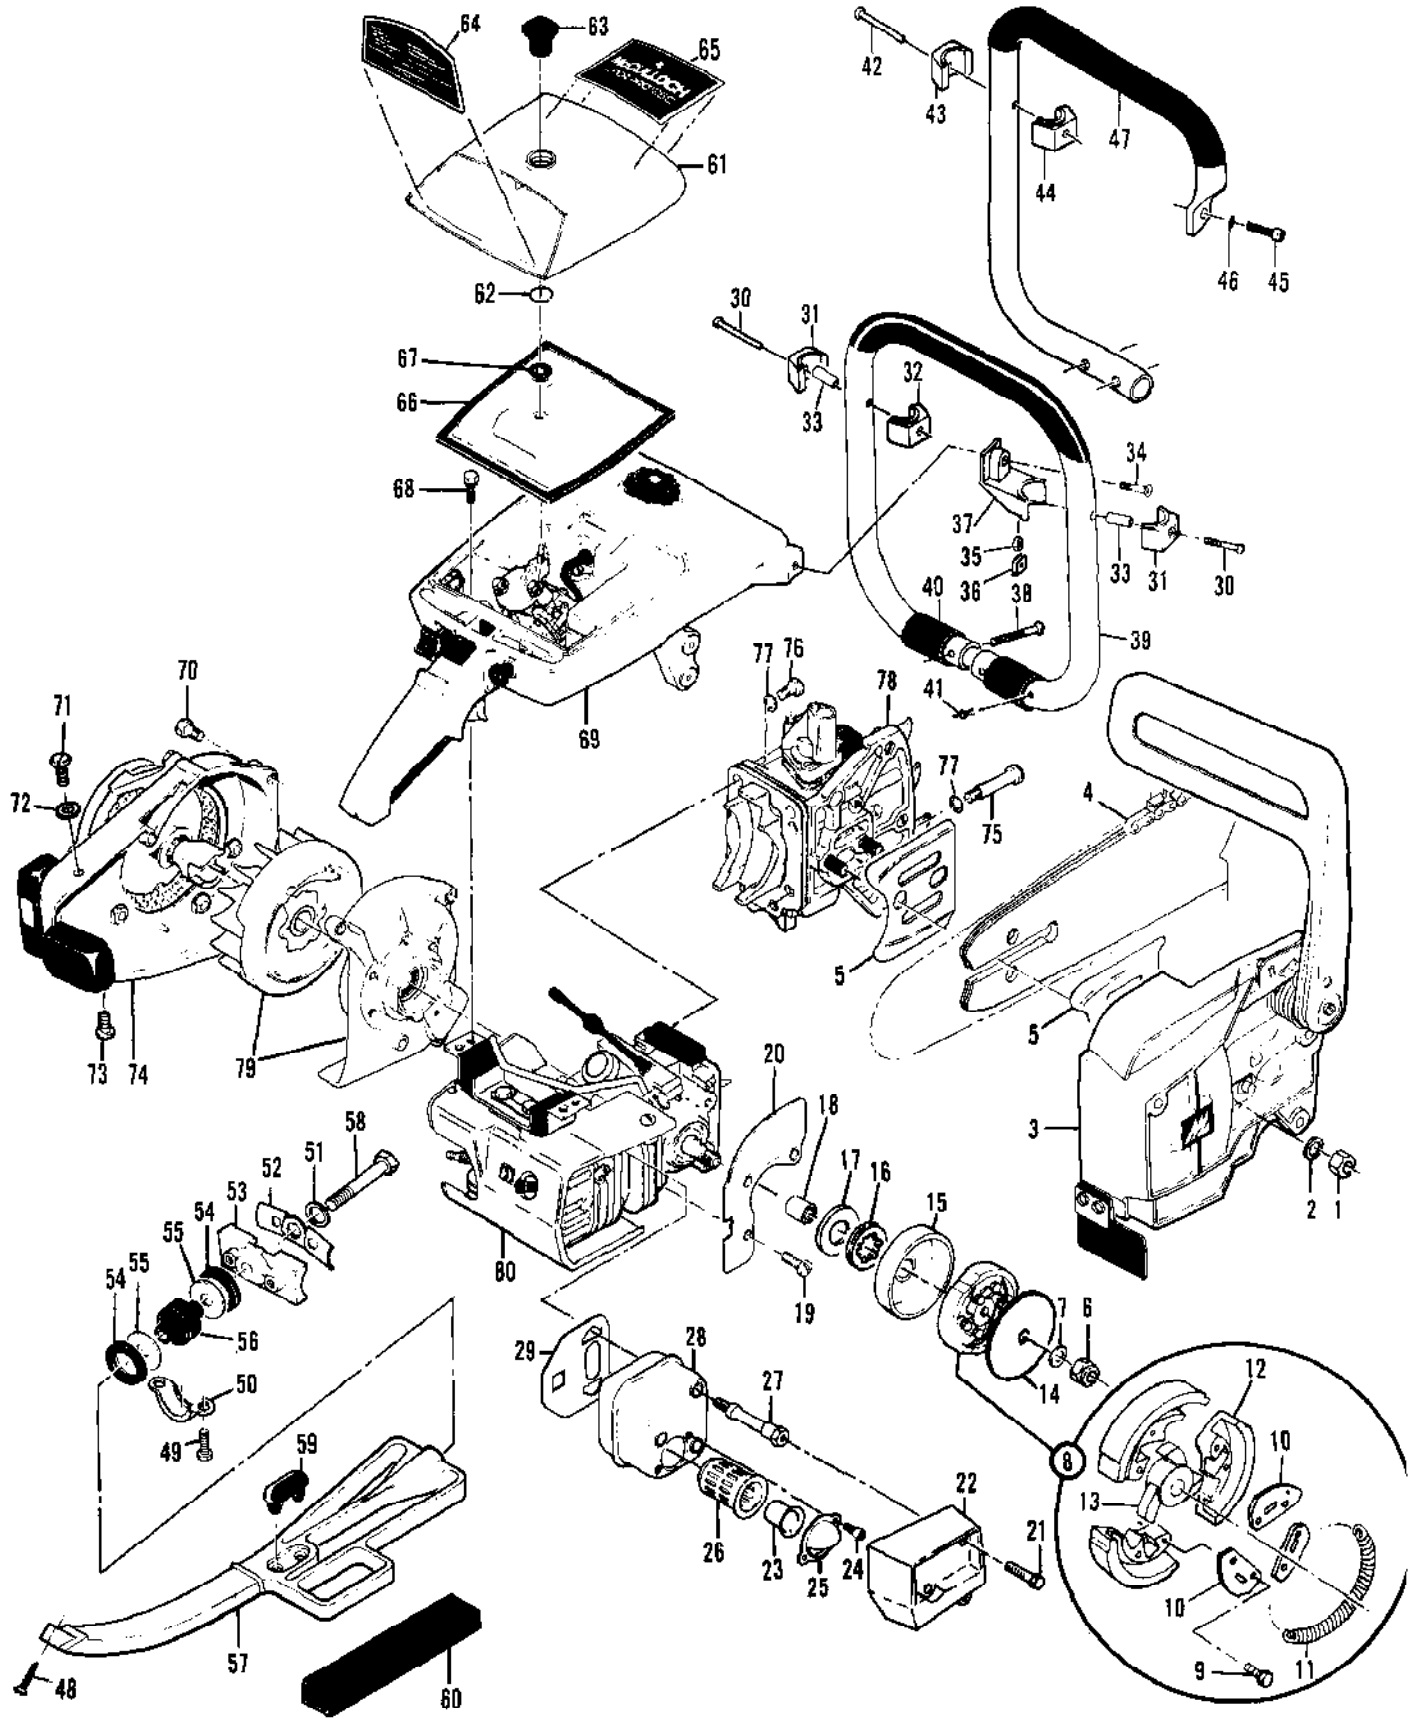

Ref #	Part Number	Qty	Description
1	110625	2	Nut - Hx 3/8-24
2	84623	2	Washer - Special
3			Clutch Guard Asy See "Clutch Guard Assembly" illustration and parts list.
3			CHAIN BRAKE Asy See "Chain Break Assembly" illustration and parts list.
4		1	Bar and Chain
5	64935	2	Plate - Bar Protector
6	86113	1	Nut - Hx 3/8-24 (LH)
7	100006	1	Washer - 3/8
8	88820	1	Clutch Asy
9	110850	6	Screw - Hx hd 8-32 x 1/2
10	86409	3	Plate Asy - Retainer
11	88735	1	Spring - Clutch
12	88817	3	Shoe - Clutch
13	86112	1	Rotor - Clutch
14	91055	1	Plate - Clutch Protector
15	90358	1	Kit - Drum/Spkt/Washer
16	86342	1	Sprocket - 7T .404P
17	86366	1	Washer - Sprocket
18	90360	1	Bearing - Sprocket
19	104133	3	Screw - Pan hd 1/4-20 x 5/8 (SEMS)
20	69464B	1	Jacket - Cylinder
21	110717	3	Screw - Hx hd 10-32 x 3/4
22	85459	1	Guard - Muffler
23	90716	1	Valve - Muffler
	85388	1	Kit - Muffler
24	110664	2	Screw - Skt hd 10-24 x 3/8
25	84203	1	Deflector
26	84690	1	Baffle - Muffler
27	85121	3	Screw - Shoulder
28	85117	1	Muffler Asy
29	92776	1	Gasket - Muffler
30	110605	2	Screw - Oval hd 10-24 x 2
31	69994	2	Collar - Frame
32	69995	1 or 2	Collar - Frame
33	69524	2	Bushing - Frame
34	101986	1	Screw - Oval hd 10-24 x 1
35	101326	1	Nut - Hx 10-24
36	28053	1	Retainer - Nut
37	91621	1	Collar - Frame
38	110606	2	Screw - Oval hd 10-24 x 1-1/4
39	69468	1	Frame & Grip Asy
39	91624A	1	Frame & Grip Asy
40	69885	2	Protector - Frame
41	84795	2	Rivet - Stop
42	110605	1	Screw - Oval hd 10-24 x 2
43	69994	1	Collar - Frame
44	69995	1	Collar - Frame
45	110714	1	Screw - Skt hd 10-24 x 3/4
46	24236	1	Washer - Special
47	86106A	1	Frame & Grip Asy
48	101986	1	Screw - Oval hd 10-24 x 1
49	104950	2	Screw - Hx hd 10-24 x 5/8