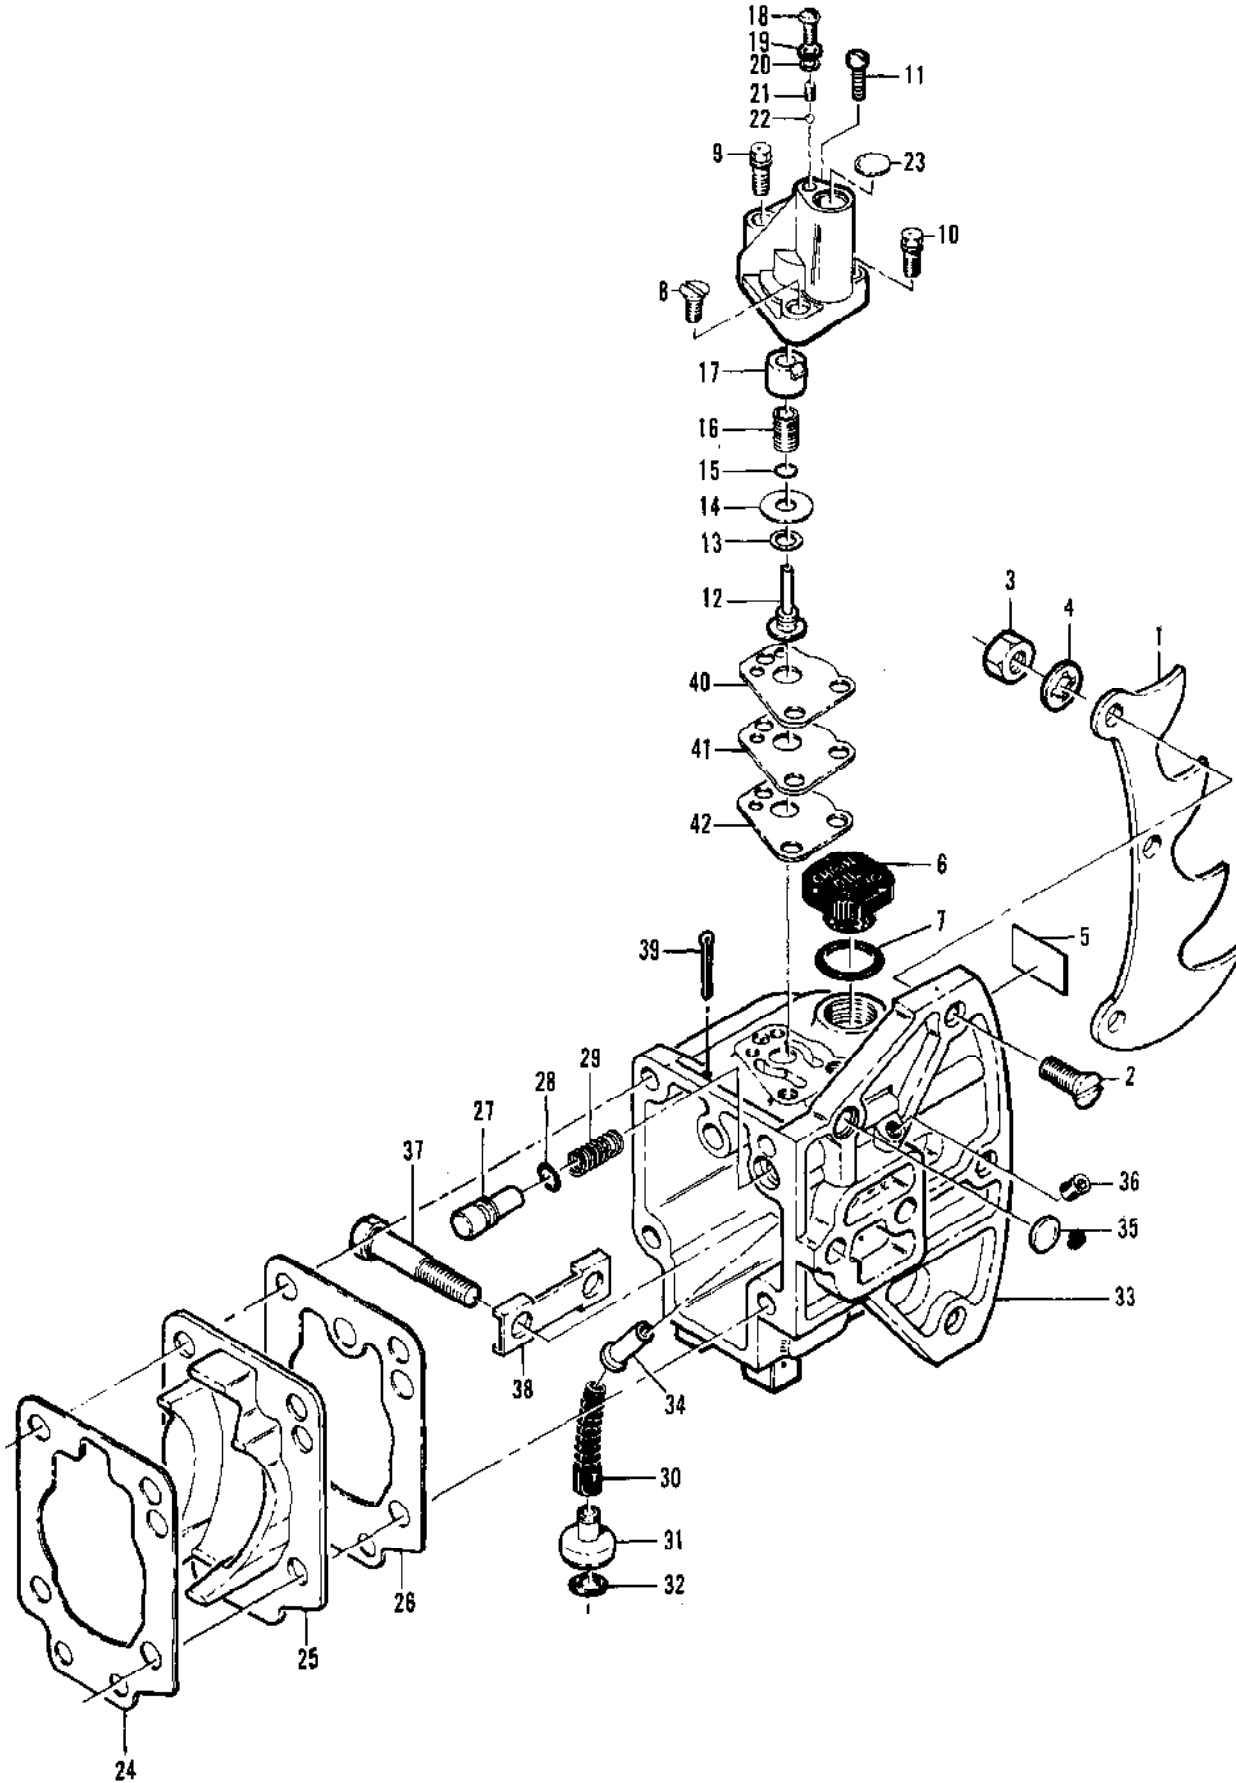

Ref #	Part Number	Qty	Description
1	61331	1	Kit - Spike
2	102088	3	Screw - Fil hd 1/4-20 x 3/4
3	100152	3	Nut - Hx 1/4-20
4	100153	3	Washer - Lock
5	89350	1	Decal - Oiler
6	57129A	1	Cap - Oil
7	101148	1	"O" Ring
8	110245	1	Screw - Fil hd 10-24 x 3/4
9	110257	1	Screw - Hx hd 10-24 x 1-3/4
10	110127	1	Screw - Hx hd 10-24 x 7/8 (SEMS)
	89498	1	Pump Asy
11	110890	1	Screw - Fil hd 10-24 x 1/8
12	60260A	1	Piston Asy
13	60937	1	Washer - Piston
14	86182	1	Ring - Piston
15	105603	1	"O" Ring
16	86183	1	Spring - Piston
17	67918	1	Sleeve - Adjustment
18	60397A	1	Screw - Special
19	110613	1	Washer - #8 Hard
20	60398B	1	Washer - Special
21	60396B	1	Spring - Ball check
22	102809	1	Ball check
23	110157	1	Plug - Expansion
24	65654	1	Gasket - Crankcase bottom cover
25	86124	1	Cover - Crankcase bottom
26	86125	1	Gasket - Oiler housing
27	63643	1	Piston - Oiler
28	105617	1	"O" Ring
29	51946	1	Spring - Piston
30	90995	1	Pickup Asy - Oil
31	67569	1	Weight - Oil pickup
32	67552	1	Screen - Oil pickup
33	85392	1	Housing Asy - Oil
34	51982A	1	Valve Asy - Check
35	110914	1	Plug - Cup
36	91659	1	Plug - Pipe
37	51423B	2	Bolt - Bar
38	51439	1	Plate - Lock
39	104062	1	Pin - Cotter
40	86186	1	Gasket - Pump
41	67471	1	Spacer - Pump
42	68794	1	Gasket - Spacer