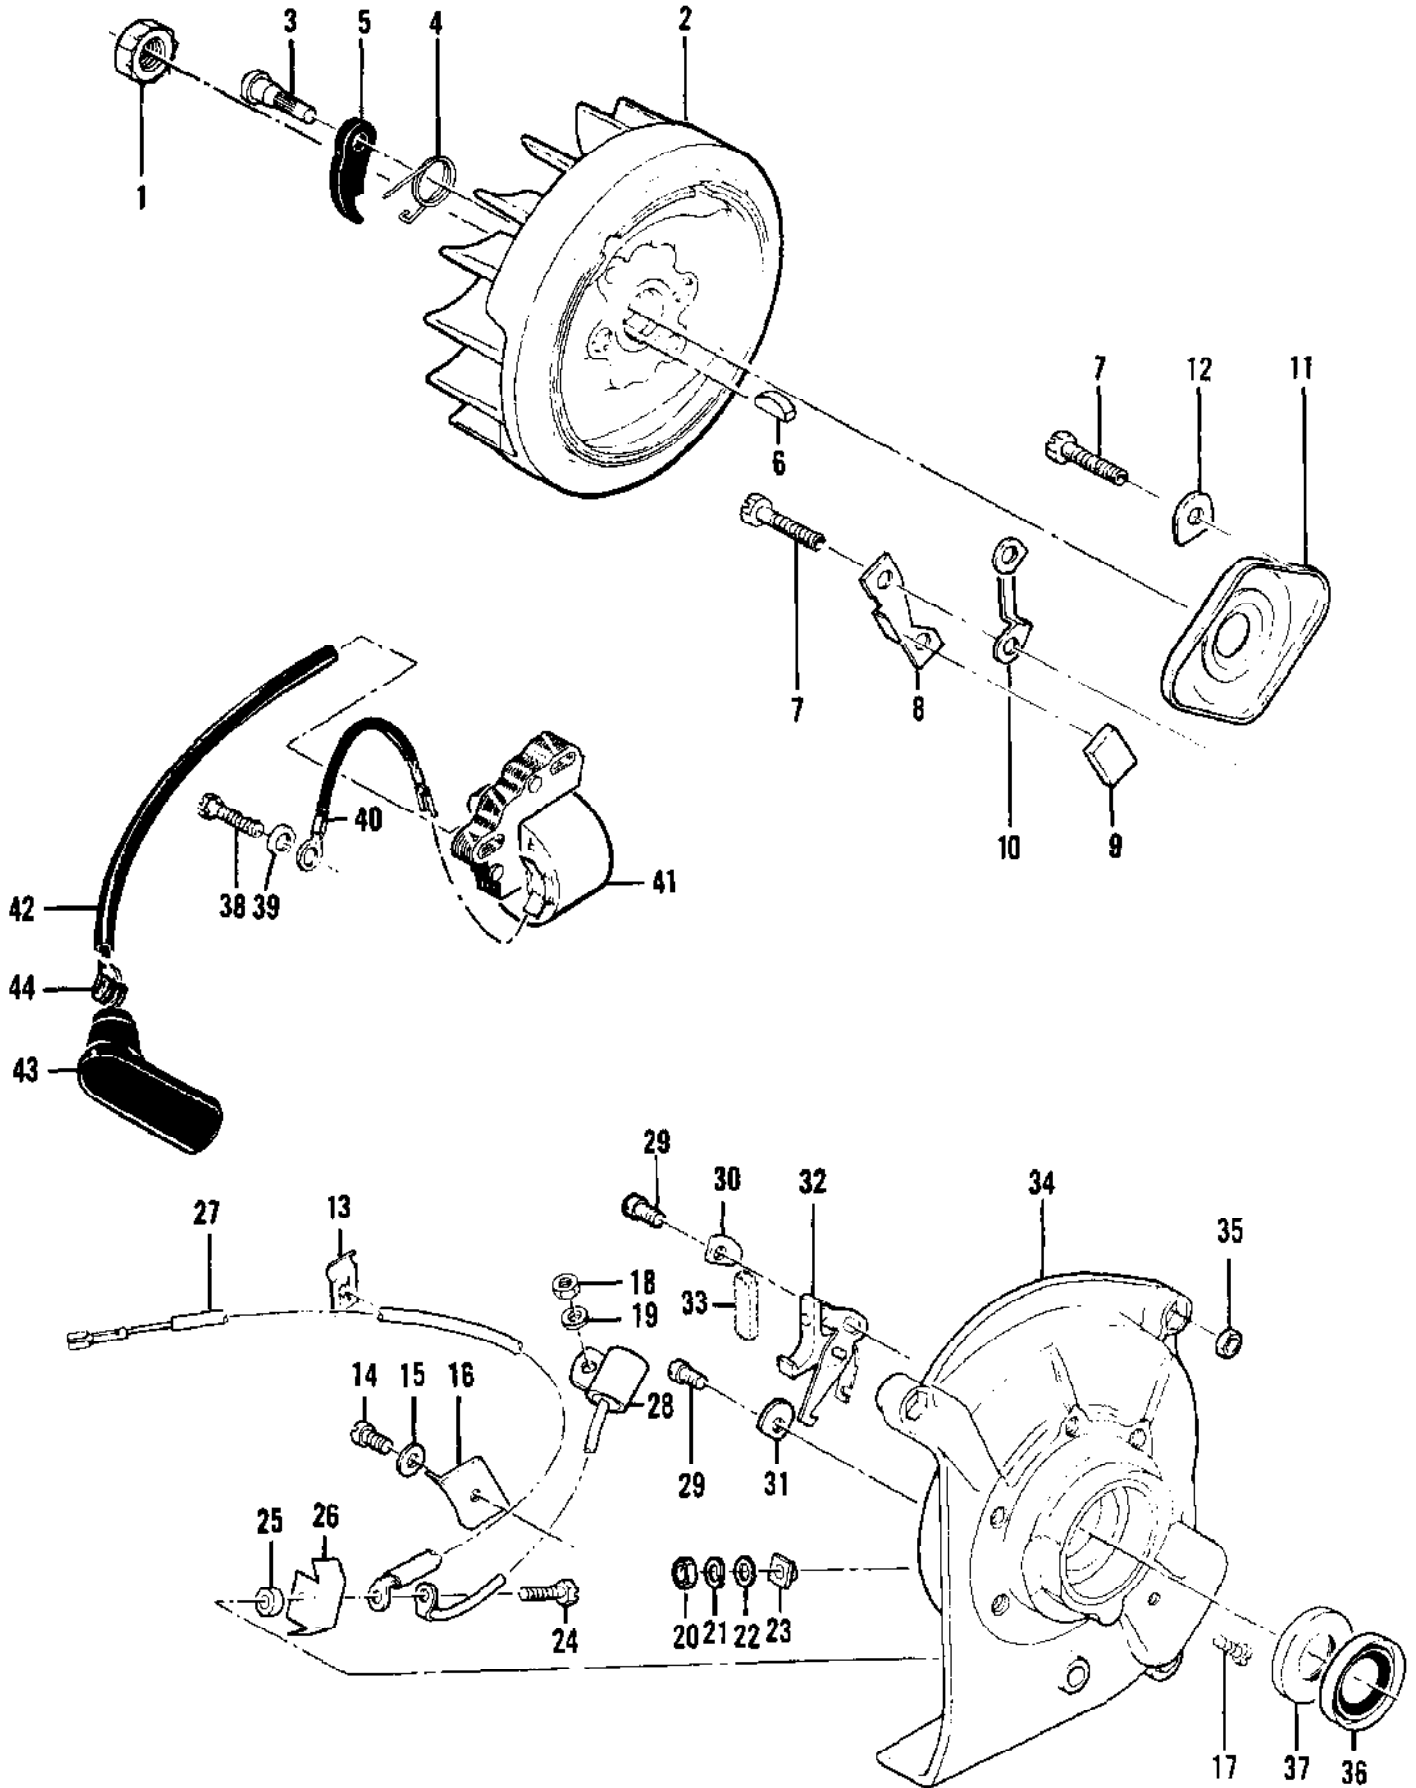

Ref #	Part Number	Qty	Description
1	110655	1	Nut - Hx 7/16-20
2	68282	1	Flywheel & Pawl Asy
3	36144B	2	Pin - Pawl
4	66351	2	Spring - Pawl
5	24093	2	Pawl - Starter
6	100106	1	Key - Woodruff
7	110866	6	Screw - Hx hd 10-24 x 3/4
8	57815	1	Strap - Seal
9	50664	1	Seal - Breaker box
10	55977	2	Clip - Cover
11	55766B	1	Cover - Breaker box
12	36388	1	Plate - Lock
13	104230	1	Nut - Speed
14	110055	1	Screw - Fil hd 8-32 x 3/8 (SEMS)
15	100080	1	Washer - #8
16	57829	1	Clamp - Ignition wire
17	103748	1	Screw - Hx hd 8-32 x 1/2
18	100251	1	Nut - Hx 8-32
19	100057	1	Washer - Lock 48
20	104551	1	Nut - Hx 8-32
21	104553	1	Washer - Lock #8
22	100080	1	Washer - #8
23	57770A	1	Insulator - Breaker spring
24	110338	1	Screw - Hx hd 8-32 x 9/16
25	57769	1	Insulator - Ignition screw
26	55782A	1	Insulator - Breaker terminal
27	63628	1	Wire Asy - Primary
28	85358	1	Condenser
29	104733	2	Screw - Fil hd 8-32 x 1/2 (SEMS)
30	57767A	1	Plate - Lock
31	55778E	1	Washer - Breaker retainer
32	88807	1	Breaker Asy
33	54184	1	Wiper - Oil
34	84193	1	Cover Asy - Crankcase
35	101326	3	Nut - Hx 10-24
36	57898	1	Seal - Oil
37	57897	1	Seal - Oil
38	110713	2	Screw - Skt hd 10-24 x 7/8
39	83745	2	Washer - Special
40	63639	1	Wire Asy - Ground
41	85243	1	Coil & Lamination Asy
42	50120	1	Wire Asy - Spark plug
43	55060	1	Boot - Spark plug
44	55061	1	Connector - Spark plug