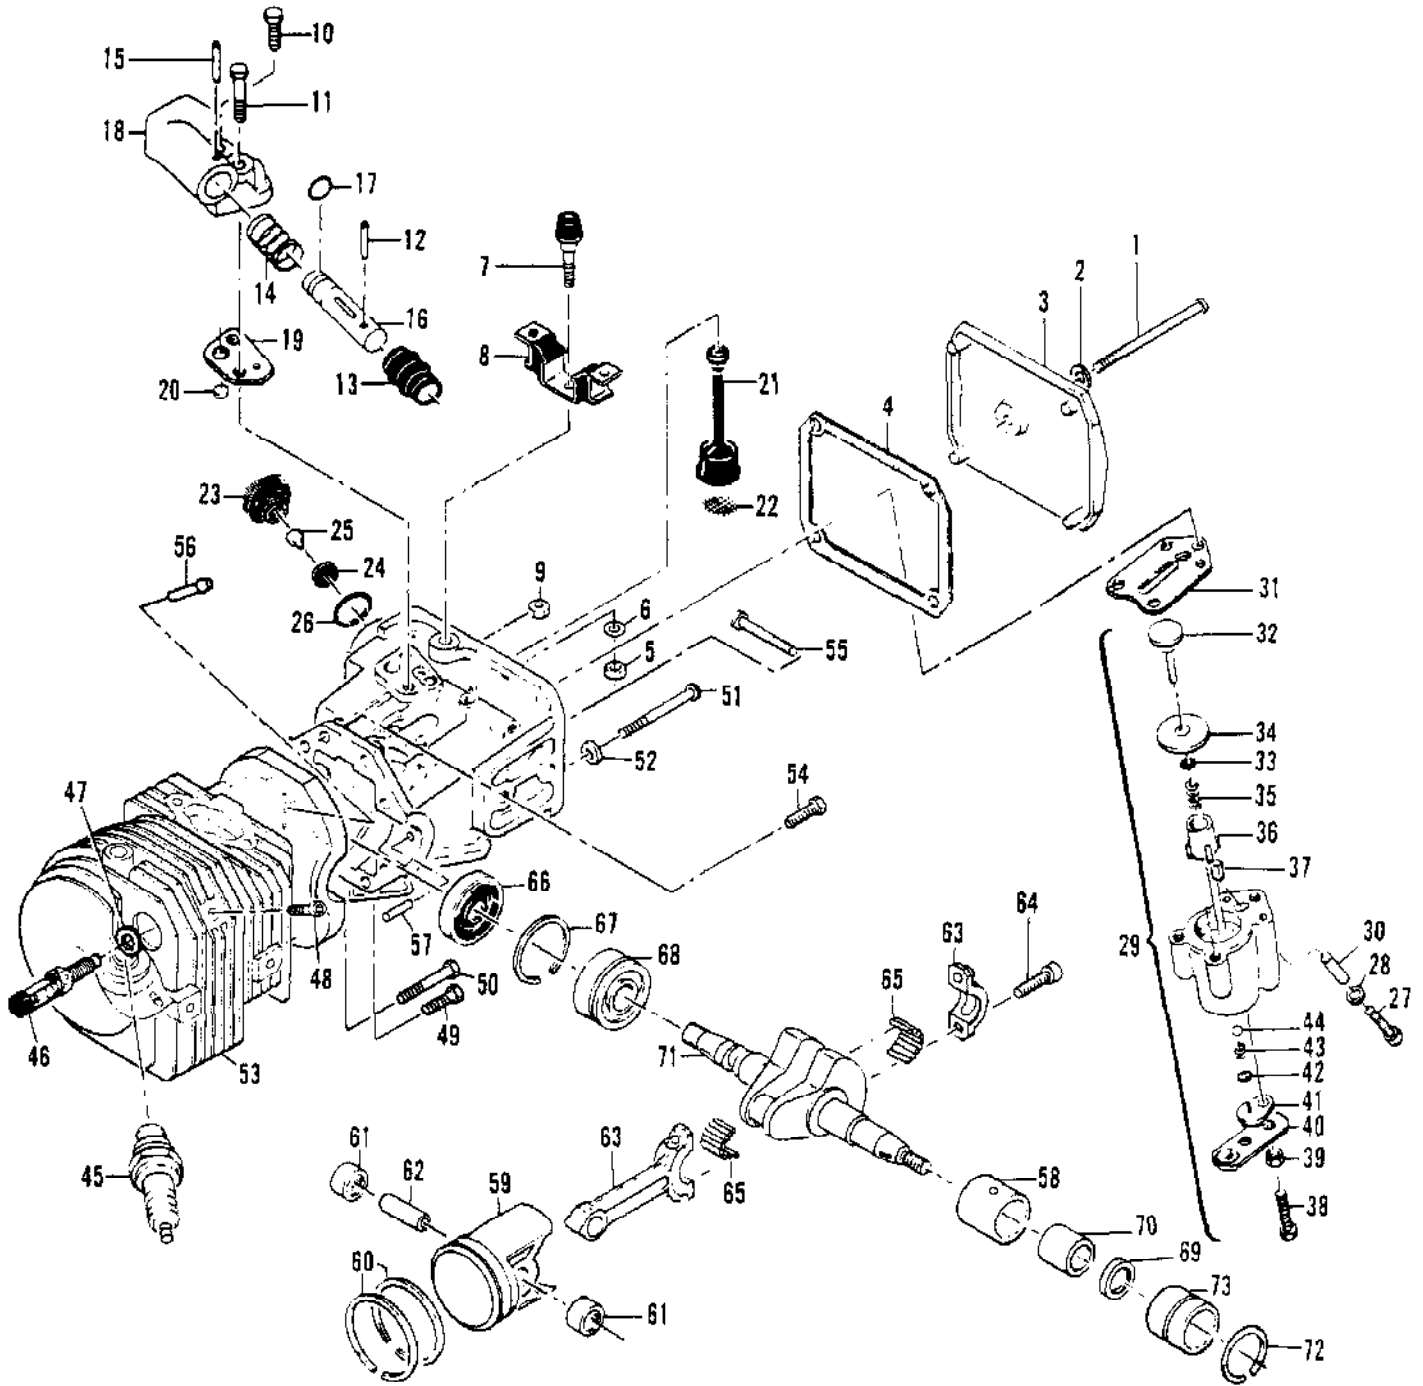

Ref #	Part Number	Qty	Description
1	110291	1	Screw - Pan hd 10-24 x 2-5/8
2	110921	1	Washer - Sealing
3	86304	1	Cover - Oil tank
4	86306	1	Gasket - Cover
5	101143	1	Nut - Hx 1/4-20
6	102523	1	Washer - 1/4
7	69832	1	Bumper - Front
8	91582	1	Mount - Front
9	100955	1	Nut - Hx 8-32
10	110670	1	Screw - Fil hd 8-32 x 1/2
11	105245	1	Screw - Fil hd 8-32 x 1 (SEMS)
12	105673	1	Pin - Roll 3/32 x 9/16
13	69586	1	Boot - Plunger
14	69585	1	Spring - Plunger
15	101556	1	Pin - Roll 1/8 x 5/8
16	91219	1	Plunger - Pump
17	105614	1	"O" Ring
18	91218	1	Body - Oil pump
19	91669	1	Gasket - Oil pump
20	91668	1	Valve - Oiler
21	91672	1	Hose - Oil
22	51506	1	Screen - Hose
23	87270	1	Cap - Oil tank
24	87269	1	Retainer - Valve
25	86402	1	Valve
26	101148	1	"O" Ring
27	110865	1	Screw - Skt hd 10-24 x 7/8
28	100003	1	Washer - #10
29	89115A	1	Pump Asy - Pulse
30	91774	1	Sleeve
31	92818	1	Seal - Pulse pump
32	60260A	1	Piston Asy - Pump
33	105603	1	"O" Ring
34	86182	1	Ring - Piston
35	60259	1	Spring - Piston
36	62227	1	Sleeve - Adjustment
37	91259	1	Pad - Oil pump
38	110386	1	Screw - Hx hd 8-32 x 1
39	100251	1	Nut - Hx 8-32
40	89114	1	Clamp - Pump
41	62407	1	Cover - Outlet valve
42	106104	1	"O" Ring
43	92844	1	Spring - Outlet valve
44	102809	1	Ball - Outlet valve
45	63432	1	Spark Plug For models 600438B, D, E)
	63097	1	Spark Plug For models 600438A
46	87866	1	Valve - DSP
47	85505	1	Washer - Valve
48	110681	1	Screw - Skt hd 10-24 x 1/4
49	110288	1	Screw - Hx hd 8-32 x 3/4
50	110644	1	Screw - Hx hd 8-32 x 1-1/2
51	62105	4	Screw Asy - Sealing
52	62842	4	Washer - Sealing
53	92450A	1	Kit - Cyl., C'case, Piston
54	110288	2	Screw - Hx hd 8-32 x 3/4