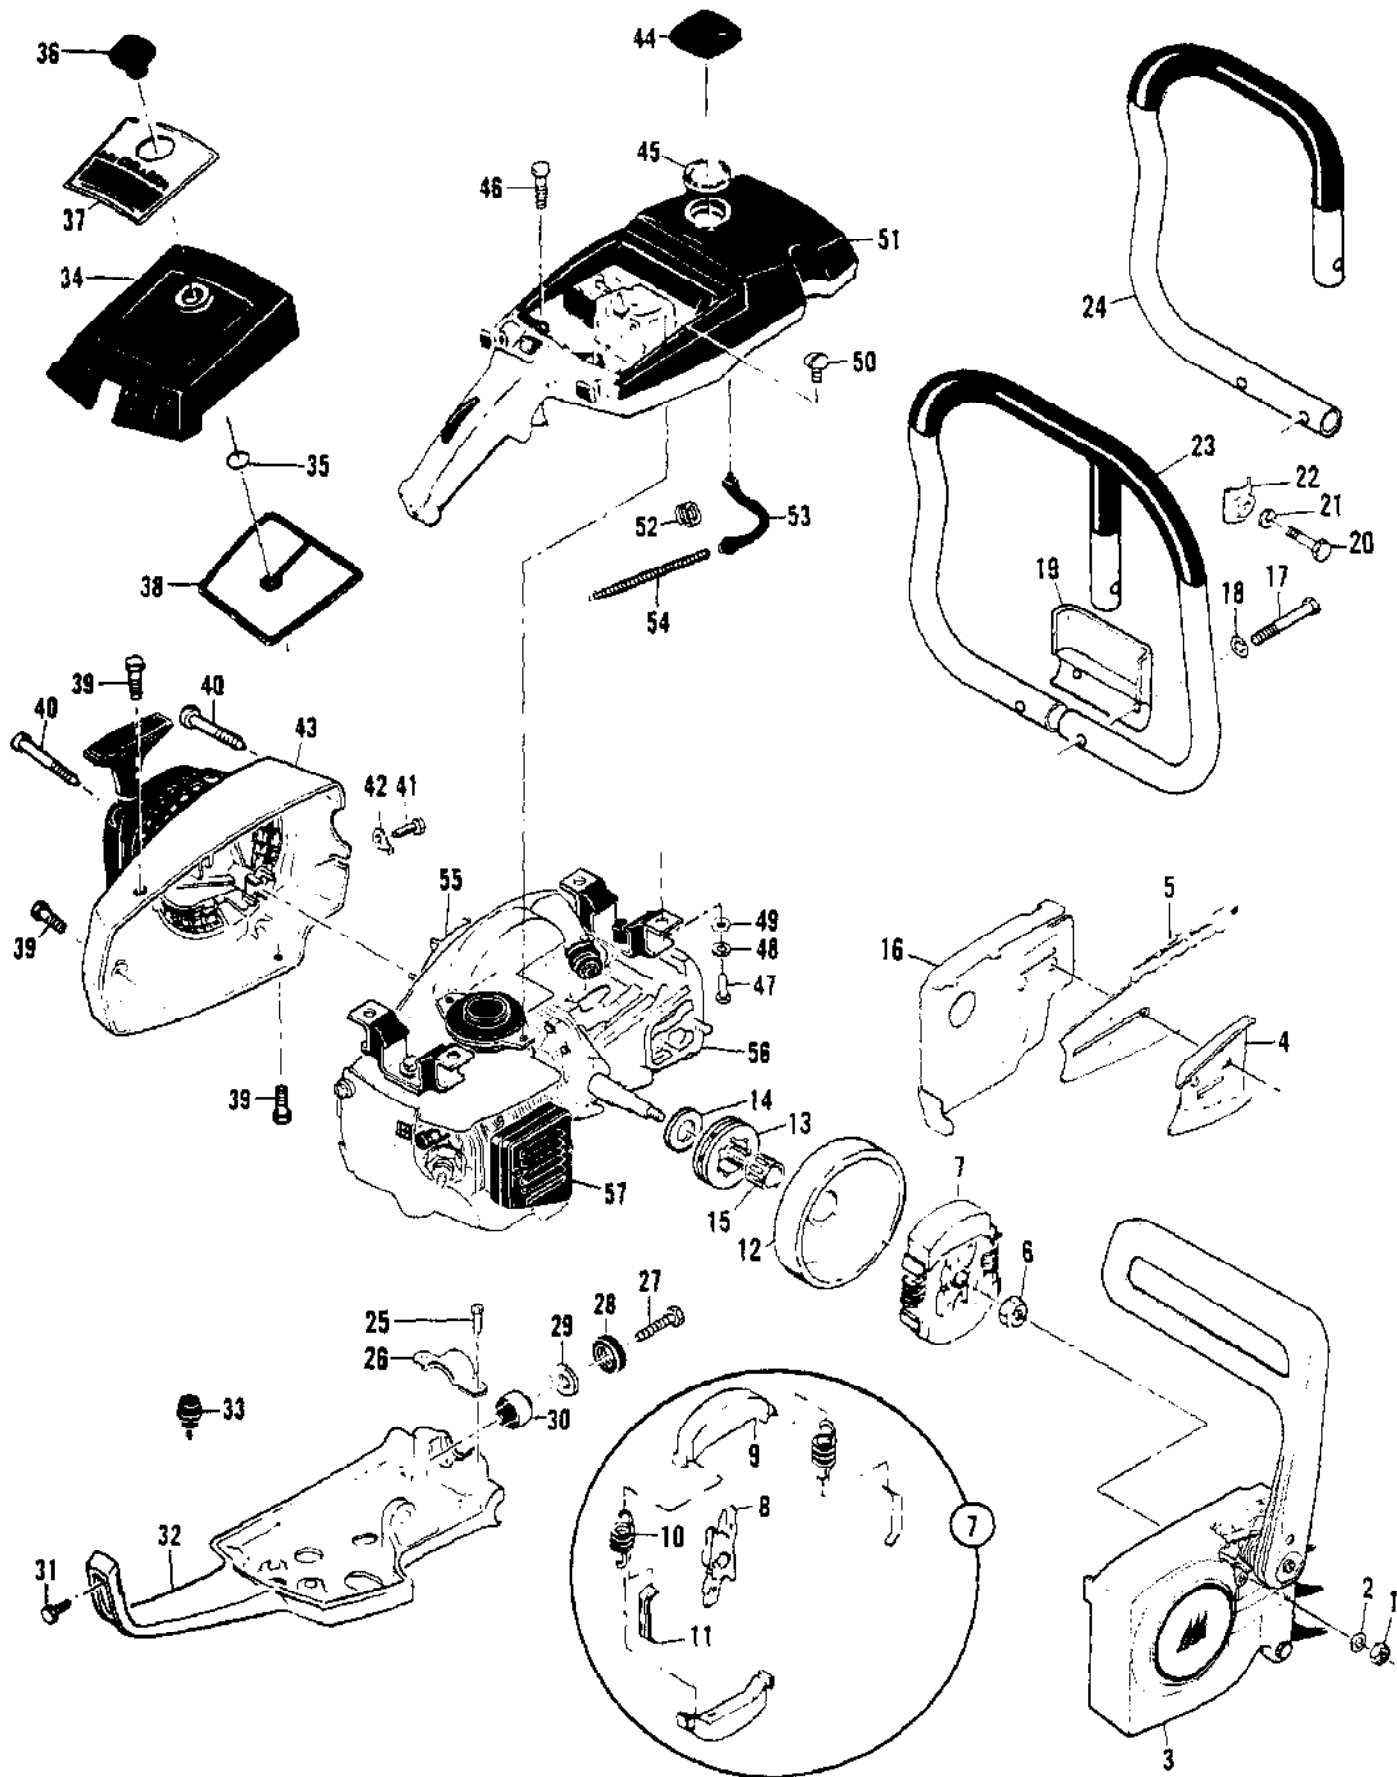

Ref #	Part Number	Qty	Description
1	110961	2	Nut - Hx 5/16-24
2	100440	2	Washer - 5/16
3			CHAIN BRAKE & Spike Asys See "Chain Break & Spike Assy" illustration & parts list
4	64325	1	Plate - Bar protector
5			Bar & Chain
6	86113	1	Nut - Hx 3/8-24 (L.H.)
7	87675	1	Clutch Assy
8	89438	1	Rotor - Clutch
9	67233	2	Shoe - Clutch
10	83223	2	Spring - Clutch
11	64583	2	Retainer - Clutch spring
12	86942	1	Kit - Drum & Sprocket 7 T .375P
13	86344	1	Sprocket
14	86958	1	Washer - Sprocket
15	110330	1	Bearing - Sprocket
16	84978	1	Shield - Sawdust
17	102433	2	Screw - Hx hd 10-24 x 1-5/8
18	101194	2	Lockwasher - #10
19	84798	1	Clamp - Frame
20	102130	1	Screw - Hx hd 1/4-20 x 1-1/2
21	100153	1	Lockwasher - 1/4
22	63484	1	Clamp - Frame
23	91632A	1	Frame & Grip Assy
24	91586	1	Frame & Grip Assy
25	104950	2	Screw - Hx hd 10-24 x 5/8
26	83819	1	Clamp - Lower mount
27	110679	1	Screw - Hx hd 1/4-20 x 2
28	84661	1	Grommet
29	110845	1	Washer - 1/4
30	85898	1	Mount - Lower
31	105722	1	Screw - Fil hd 1/4-20 x 1-3/8
32	90986	1	Brace - Frame
33	89403	2	Bumper
34	85850A	1	Cover Assy - Air cleaner
35	110565	1	Ring - Retaining
36	68529	1	Knob - Cover
37	91515	1	Nameplate
38	85387	1	Filter - Air
39	110741	3	Screw - Pan hd 10-24 x 1/2
40	87871	3	Screw - Special
41	102762	1	Screw - Hx hd 10-24 x 1/2
42	69890	1	Lockplate
43			Fan Housing & Starter Assy See "Fan Housing & Starter Assy" illustration and parts list.
44	89322	1	Cap Assy - Fuel
45	69767	1	Gasket
46	110746	2	Screw - Hx hd 10-24 x 1/2
47	102861	2	Screw - Hx hd 1/4-20 x 5/8
48	100153	2	Lockwasher - 1/4
49	100005	2	Washer - 1/4
50	110807	2	Screw - Pan hd 8-32 x 5/16
51			Fuel Tank Assy See "Fuel Tank Assy" illustration and parts list