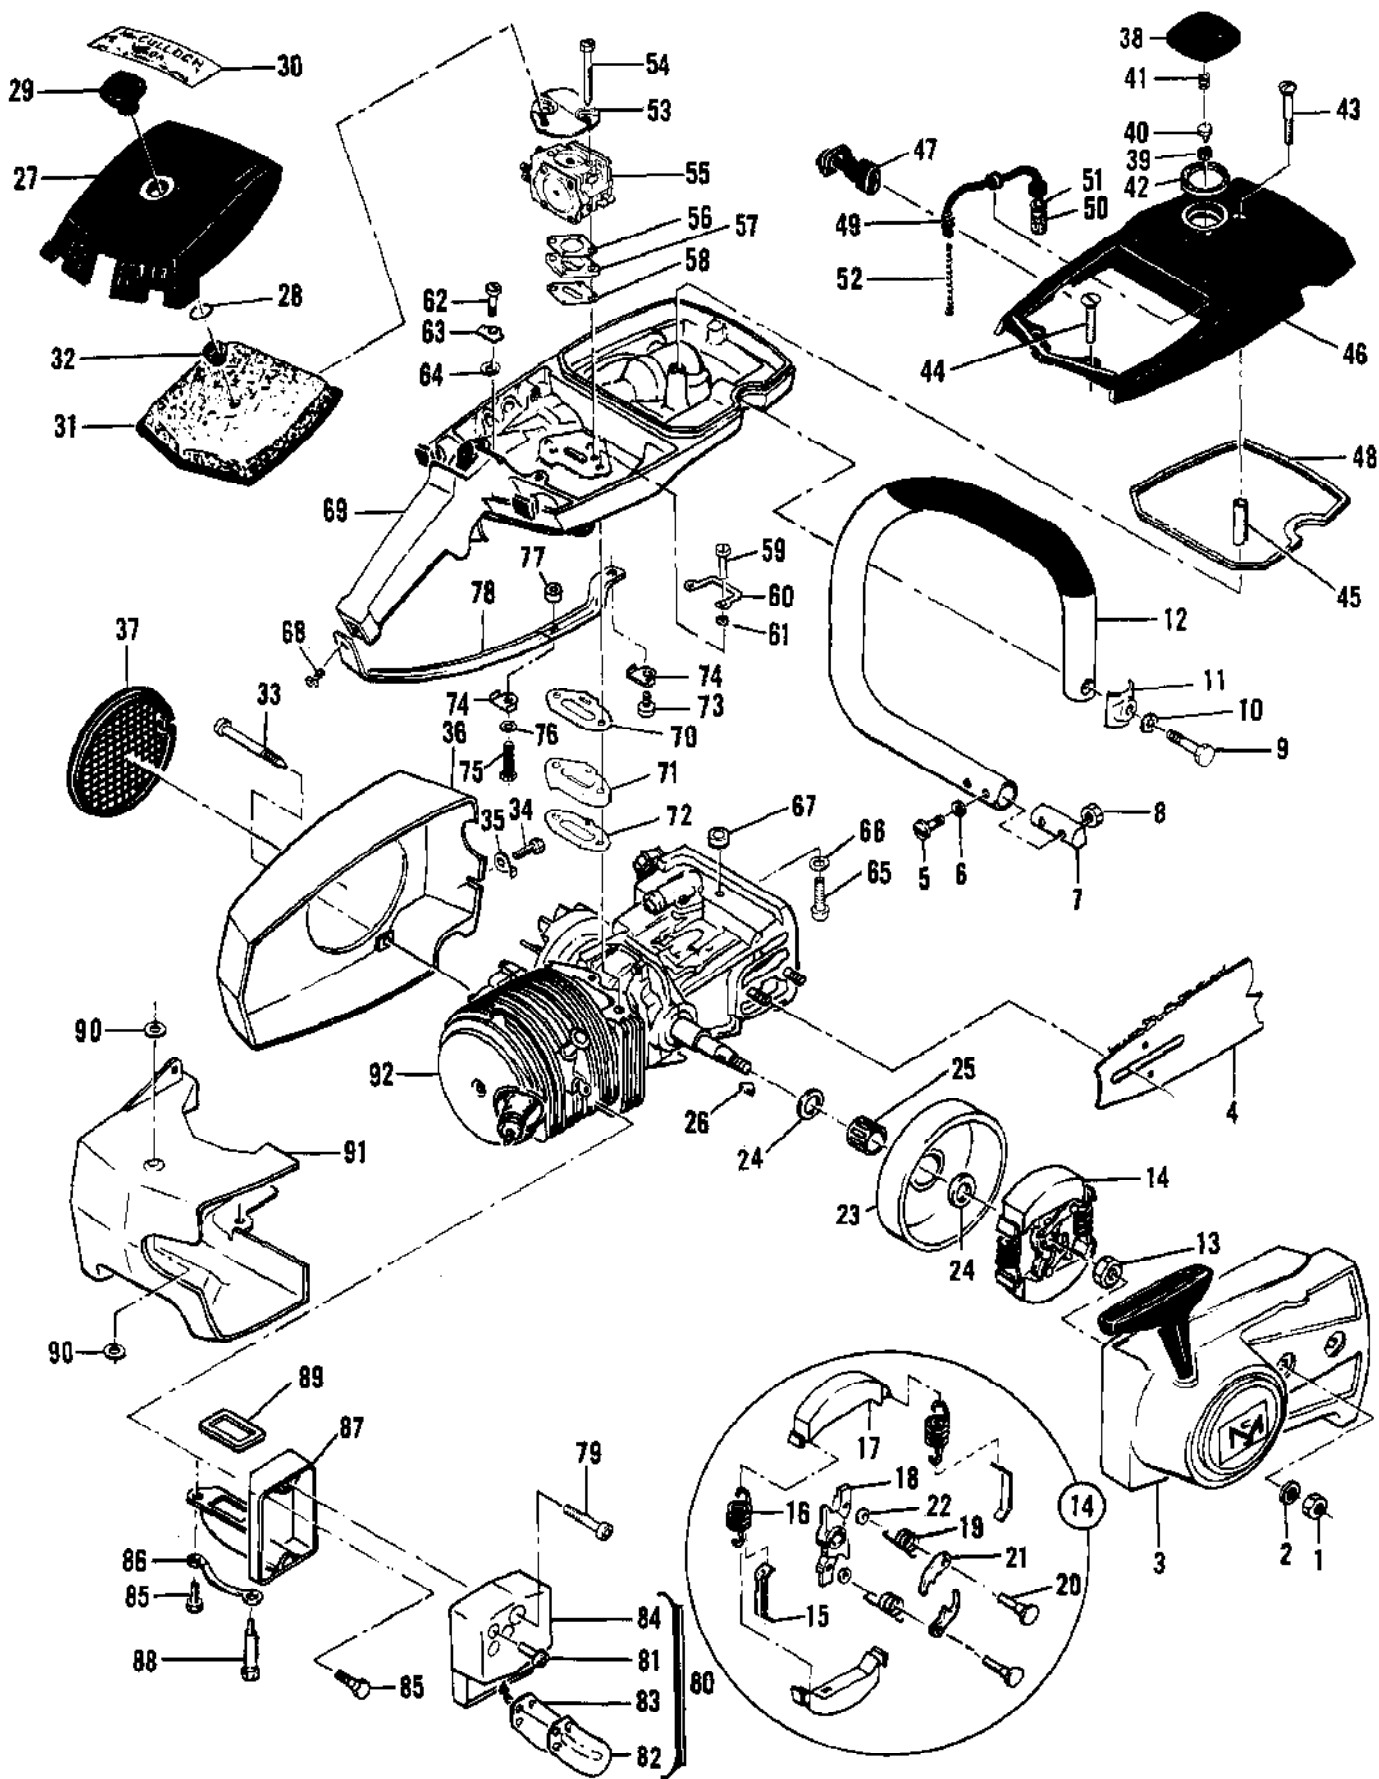

Ref #	Part Number	Qty	Description
	83850	1	Clutch Guard Assy
1	102144	1	Screw - Bar adjusting
2	102067	1	Nut - Hex 10-24
3	110387	1	Washer - Wavey
4	61705	1	Nut - Bar adjusting
5	110264	1	Washer - #10
6	67205	1	Retainer - Shield
7	63985	1	Shield - Dust
8	63986	1	Washer - Thrust
9	85124	1	Drum - Starter
10	110470	1	Rivet - Rope
11	62191A	1	Insert - Handle
12	62190A	1	Handle - Starter
13	69964	1	Rope - Starter
14	68626	1	Spring - Rewind
15	63987	1	Shield - Spring
16	61635A	1	Bushing - Nyliner
17	83569	1	Guard - Clutch

Ref #	Part Number	Qty	Description
1	110454	2	Nut - Hex 5/16-24
2	100440	2	Washer - 5/16
3			Clutch Guard Starter Assy
4			Bar & Chain See "Bar & Chain Assemblies" Illustration and parts list. Used on All Models and Serial Numbers.
5	102761	2	Screw - Hex hd 10-24 x 7/8
6	100352	2	Washer - #10
7	61678	1	Plug - Nut retainer
8	101326	2	Nut - Hex 10-24
9	102130	1	Screw - Hex 1/4-20 x 1-1/2
10	100153	1	Lockwasher - 1/4
11	63484	1	Clamp - Frame
12	85770	1	Frame & Grip Assy
13	103746	1	Nut - Hex 3/8-24
	110594	1	Nut - Hex 3/8-24
14	67148	1	Clutch Assy
	83656	1	Clutch Assy
15	64583	2	Retainer
16	66384	2	Spring - Clutch
17	67233	2	Shoe - Clutch
18	67149	1	Rotor Assy
	83671	1	Rotor Assy
19	68837	2	Spring
	83654	2	Spring
20	67112	2	Rivet
	83653	2	Rivet
21	64857	2	Pawl
	24093	2	Pawl
22	65473	2	Washer - Special
23	65370	1	Kit - Sprocket & Drum
24	61692	2	Shim
25	110330	1	Bearing
26	103879	1	Key - Woodruff
27	68530	1	Cover Assy - Air cleaner
28	110565	1	Ring - Retainer
29	68529	1	Knob - Cover
30	68708	1	Nameplate
	68699	1	Nameplate
	85525	1	Nameplate
31	69922	1	Filter Assy - Air
	83230	1	Filter Assy - Air
32	68528	1	Grommet
33	62978	3	Screw - Special
34	102762	1	Screw - Hex hd 10-24 x 1/2
35	69890	1	Lockplate
36	83521	1	Kit - Fan Housing
37	55615	1	Guard - Flywheel
38	86401	1	Cap Assy - Fuel
39	68533	1	Plug
40	86402	1	Valve
41	63040	1	Spring
42	69767	1	Gasket
43	110402	1	Screw - Oval hd 12-24 x 2-3/8
44	103579	2	Screw - Fil hd 10-24 x 1