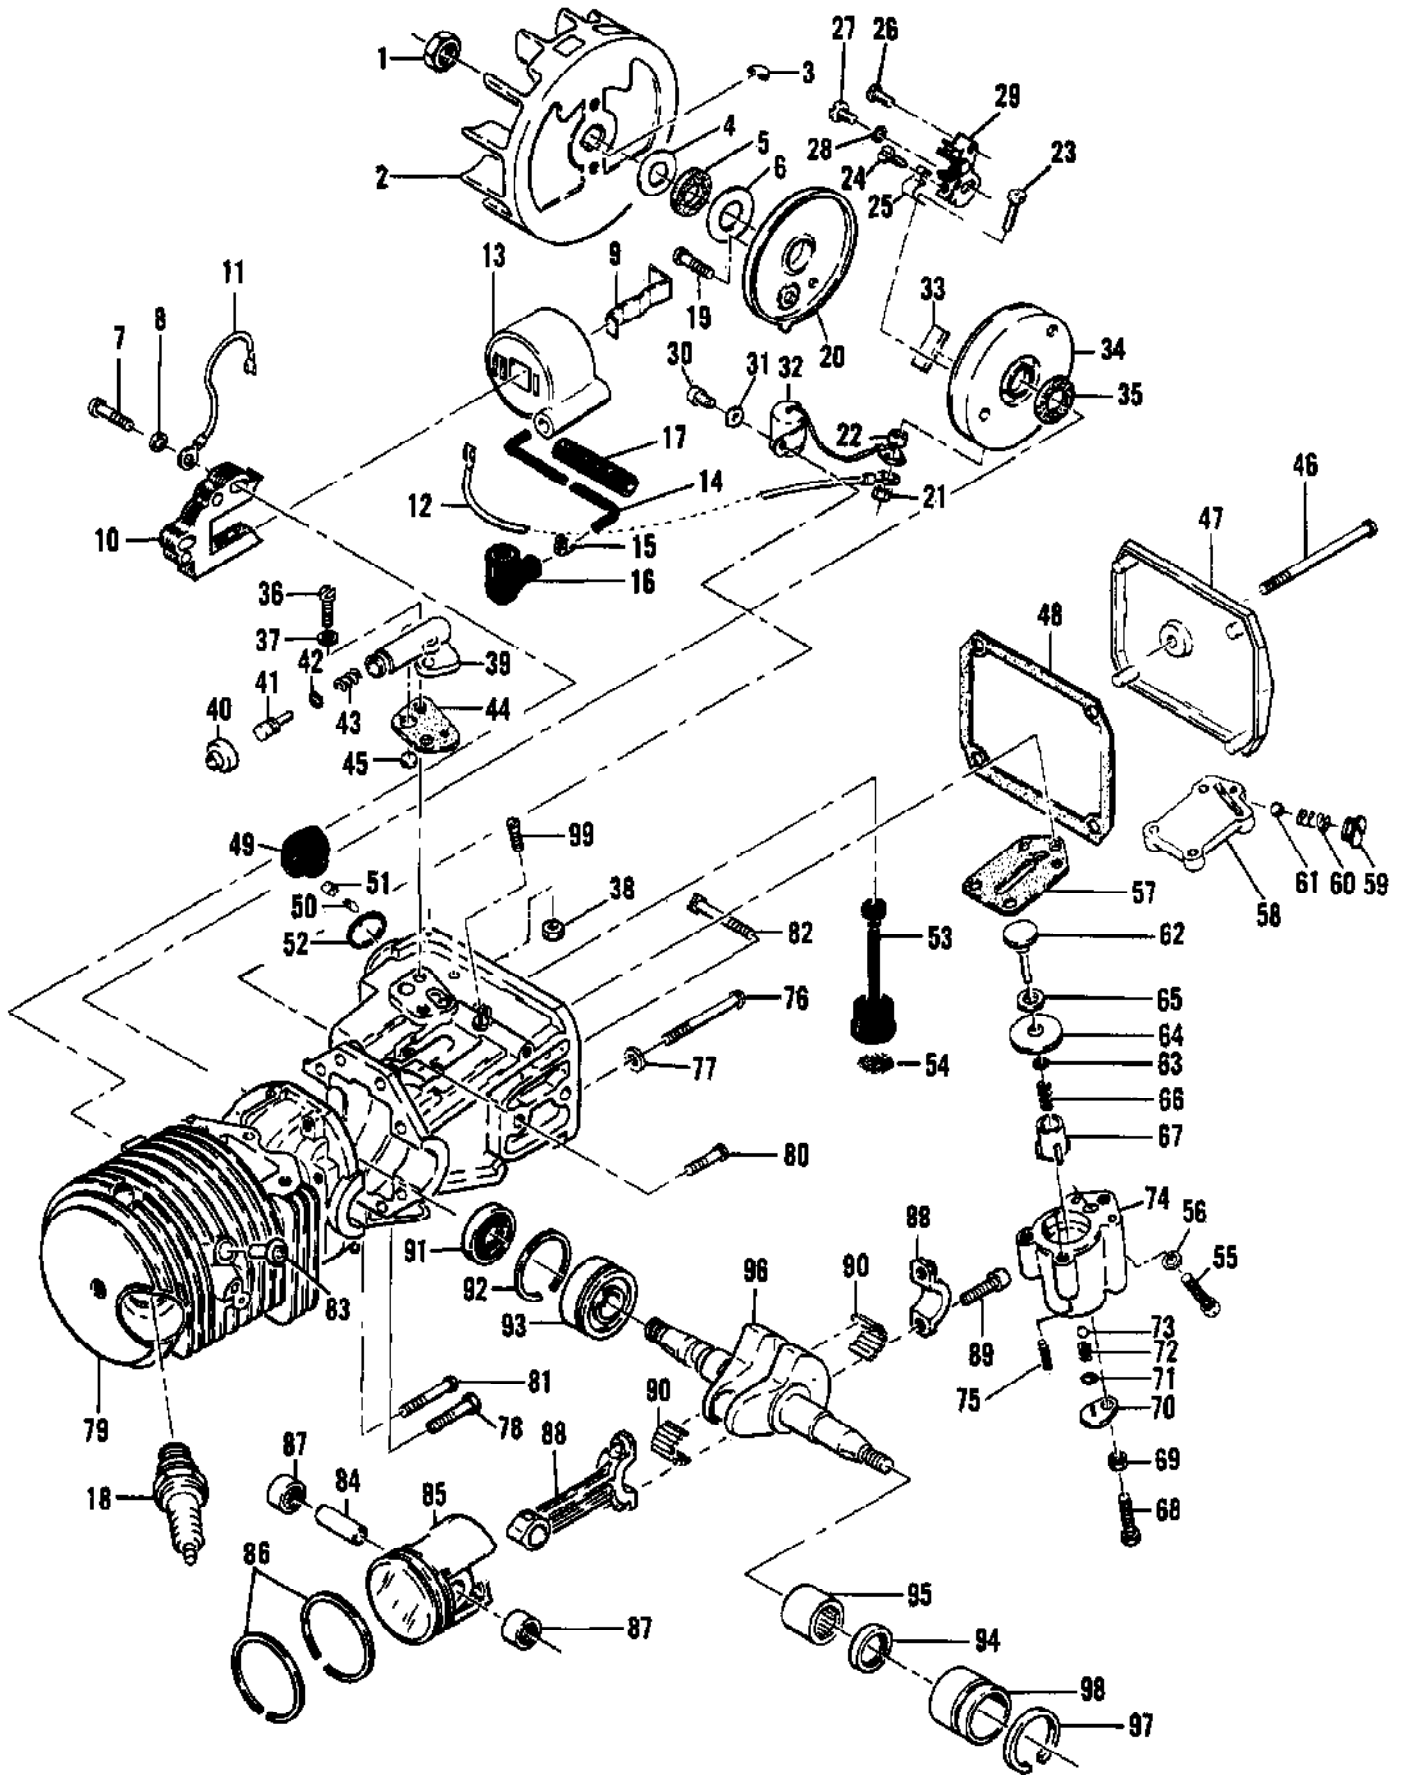

Ref #	Part Number	Qty	Description
1	101391	1	Nut - Hex 3/8-24
	110594	1	Nut - Hex 3/8-24
2	84681	1	Flywheel Assy
3	103879	1	Key - Woodruff
4	67057	1	Washer - Thrust
5	67056	1	Seal
6	67054	1	Washer - Thrust
7	110127	2	Screw - Hex hd 10-24 x 7/8 (SEMS)
8	100003	2	Washer - #10
9	51253	1	Retainer - Coil
10	85138	1	Lamination Assy
11	62819	1	Wire Assy - Ground
12	69344	1	Wire Assy - Primary
13	84972	1	Kit - Coil
14	69966	1	Wire Assy - Spark plug
15	62932	1	Connector
16	62926	1	Boot
17	67127	1	Sleeve
18	63432	1	Spark Plug
19	110349	1	Screw - Rd hd 8-32 x 3/4
20	62362	1	Cover - Breaker box
21	100298	1	Nut - Hex 6-32
22	62365	1	Spacer - Breaker screw
23	110346	1	Screw - Hex hd 6-32 x 3/4
24	110489	1	Screw - Pan hd 6-32 x 7/16 s/t
25	83126	1	Strap - Conduction
26	100934	1	Screw - Rd hd 8-32 x 3/8
27	110445	1	Screw - Truss 8-32 x 3/8
28	105976	1	Washer - #8
29	62363	1	Breaker Assy
	66231	1	Breaker Assy
30	103672	1	Screw - Fil hd 8-32 x 1/2 (SEMS)
31	100080	1	Washer - #8
32	85358	1	Condenser
	67960	1	Condenser
33	54184	1	Wiper
34	62361	1	Box - Breaker
	84329	1	Box - Breaker
35	67051	1	Seal
36	110623	2	Screw - Fil hd 8-32 x 1/2
37	105976	2	Washer - #8
38	100955	1	Nut - Hex 8-32
39	84156	1	Housing - Pump
40	62262	1	Cap - Housing
41	62266	1	Plunger - Pump
42	101056	1	"O" Ring
43	66687	1	Spring
44	62230	1	Gasket
45	62909	1	Valve
46	110291	1	Screw - Pan hd 10-24 x 2-5/8
47	86304	1	Cover - Oil tank
48	86306	1	Gasket - Cover
49	57129A	1	Cap - Oil tank
	68809	1	Cap - Oil tank
50	110737	1	Clip - Plug