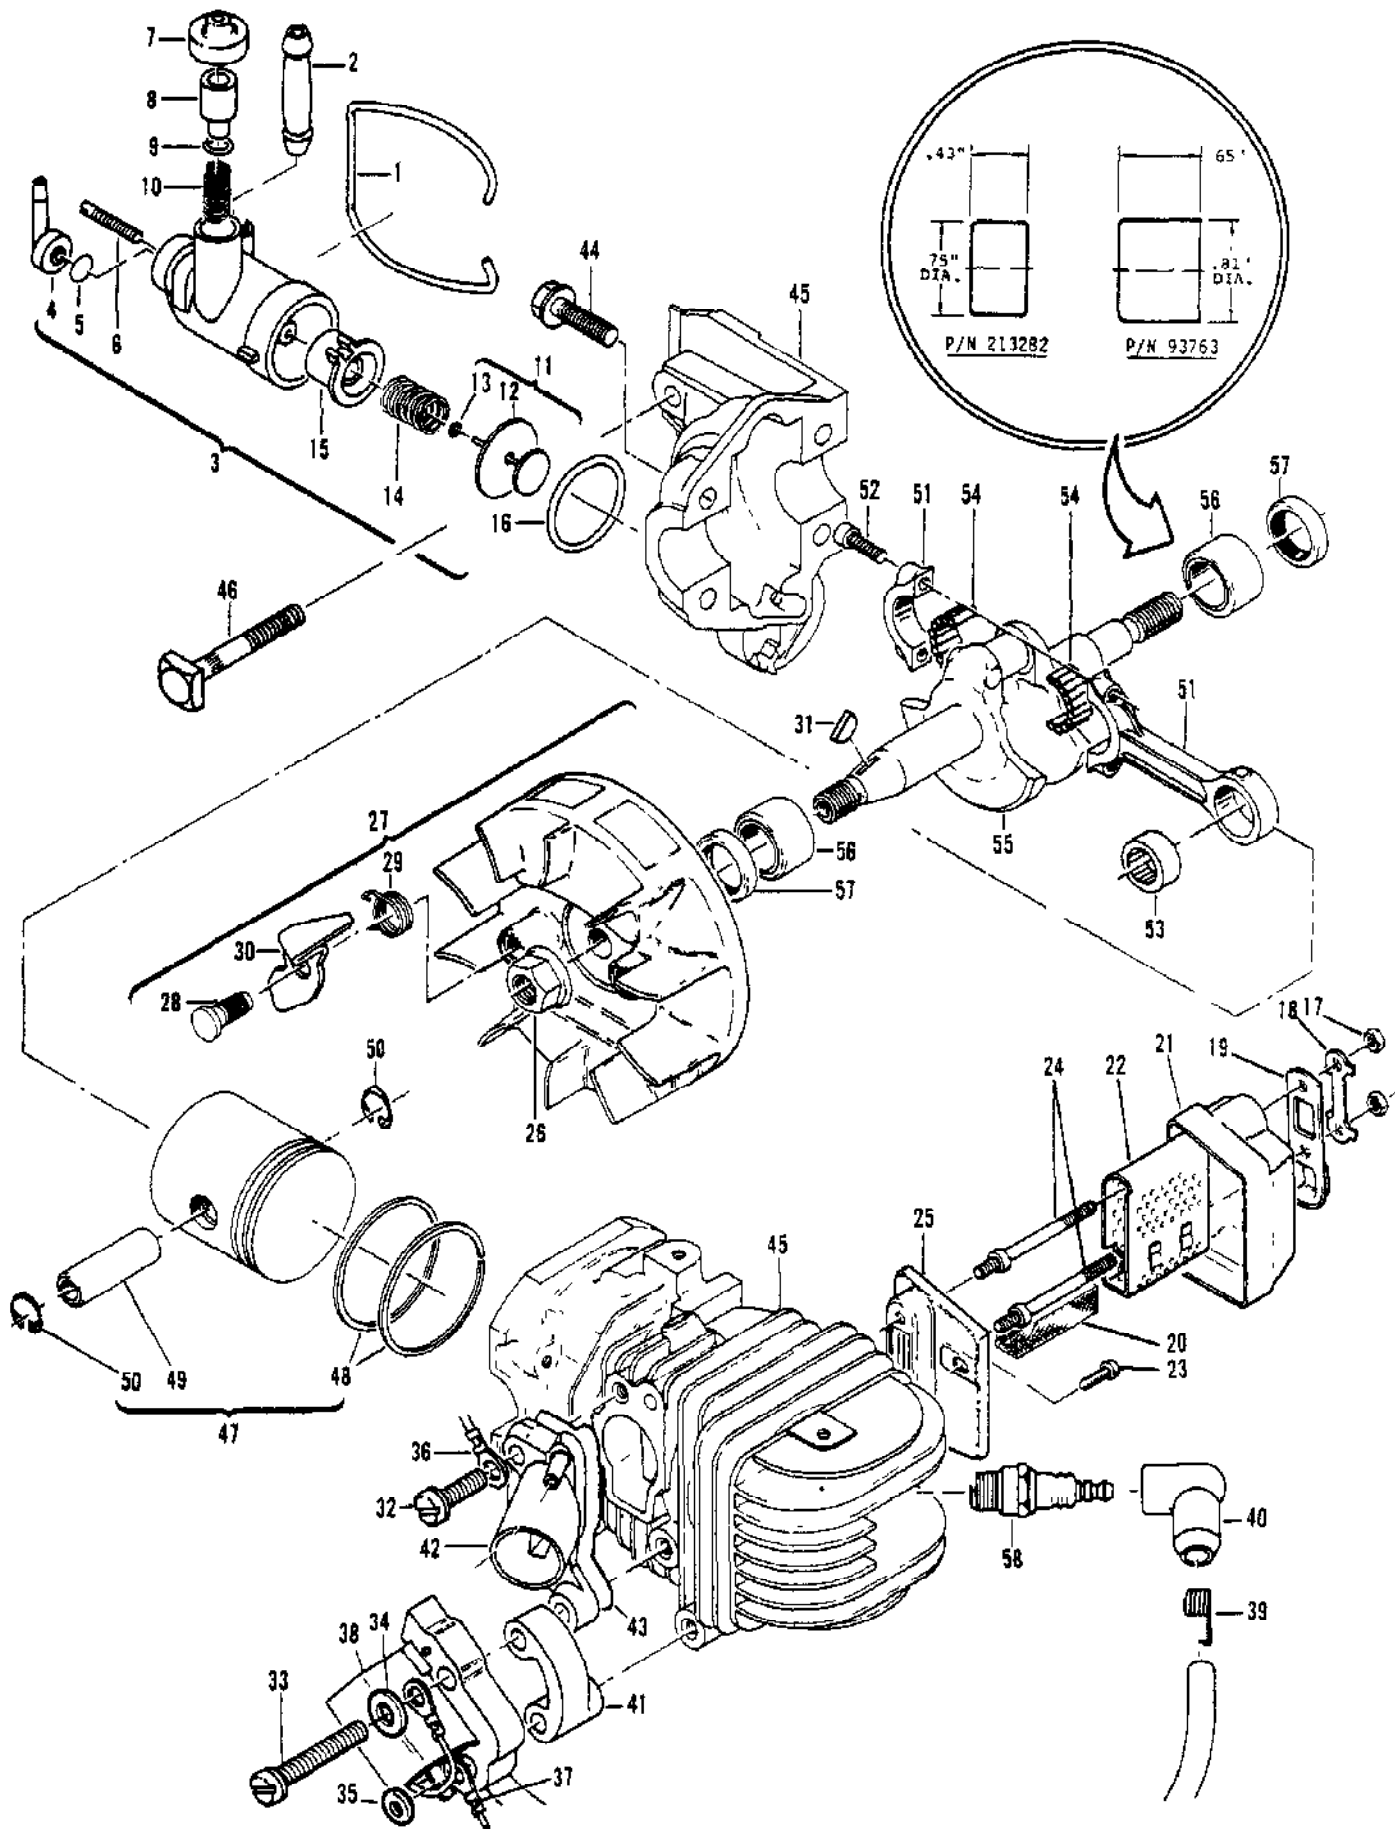

Ref #	Part Number	Qty	Description
1	93150	1	Bail
2	83898	1	Connector - Outlet
3	215194	1	Pump Assembly - Chain oiler
4	215196	1	Connector - Hose
5	94115	1	Valve - Oiler
6	93639	1	Screw - 6-40 x .800
7	215151	1	Cap - Oil pump
8	93301	1	Plunger - Oil pump
9	105614	1	"O" Ring - .239 x .070
10	93632	1	Spring
11	92204	1	Piston Assembly - Oiler
12	85769	1	Ring - Oil pump piston
13	105603	1	"O" Ring - .114 x .070
14	83891	1	Spring - Return
15	83890	1	Sleeve - Oil pump
16	110653	1	"O" Ring
17	215871	2	Nut - Muffler
18	215471	1	Plate - Lock
19	215472	1	Deflector - Exhaust
20	215872	1	Screen - Spark arrester
21	215774	1	Cover
22	215776	1	Baffle
23	213369	1	Screw
24	215757	2	Bolt - Shoulder
25	215773	1	Base
26	120043	1	Nut - Hx Flg M8 x 1.25
27	94513	1	Flywheel/Pawl Assembly
28	68796	2	Pin - Starter pawl
29	67814	2	Spring - Pawl
30	94493	2	Pawl - Starter
31	102164	1	Key - Woodruff
32	120027	1	Screw - Pan hd M5 x 18 (SEMS)
33	120112	2	Screw - Skt hd M5 x 40
34	24236	1	Washer - Special
35	214279	1	Washer - Tab
36	93514A	1	Wire Assembly - Ground
37	93795	1	Wire Assembly - Ground
38	95590	1	Electronic Ignition Assembly
39	102556	1	Connector - Spark plug
40	95266	1	Boot - Spark plug
41	214356	1	Spacer - Coil
42	215601	1	Manifold - Carburetor
43	92778	1	Gasket - Insulator
44	120097	4	Screw - Hx hd W/H M5 x 25
45	215943	1	Cylinder/Crankcase Assembly
46	92777	1	Bolt - Bar mounting
47	94660	1	Piston Assembly
48	94136	1	Ring Set
49	92836	1	Pin - Piston
50	111026	2	Ring - Snap
51	94135	1	Connecting Rod Assembly
52	94654	2	Screw - Connecting rod
53	110984	1	Bearing - Needle
54	68095	1	Roller - Needle (Set of 20)
55	92750	1	Crankshaft