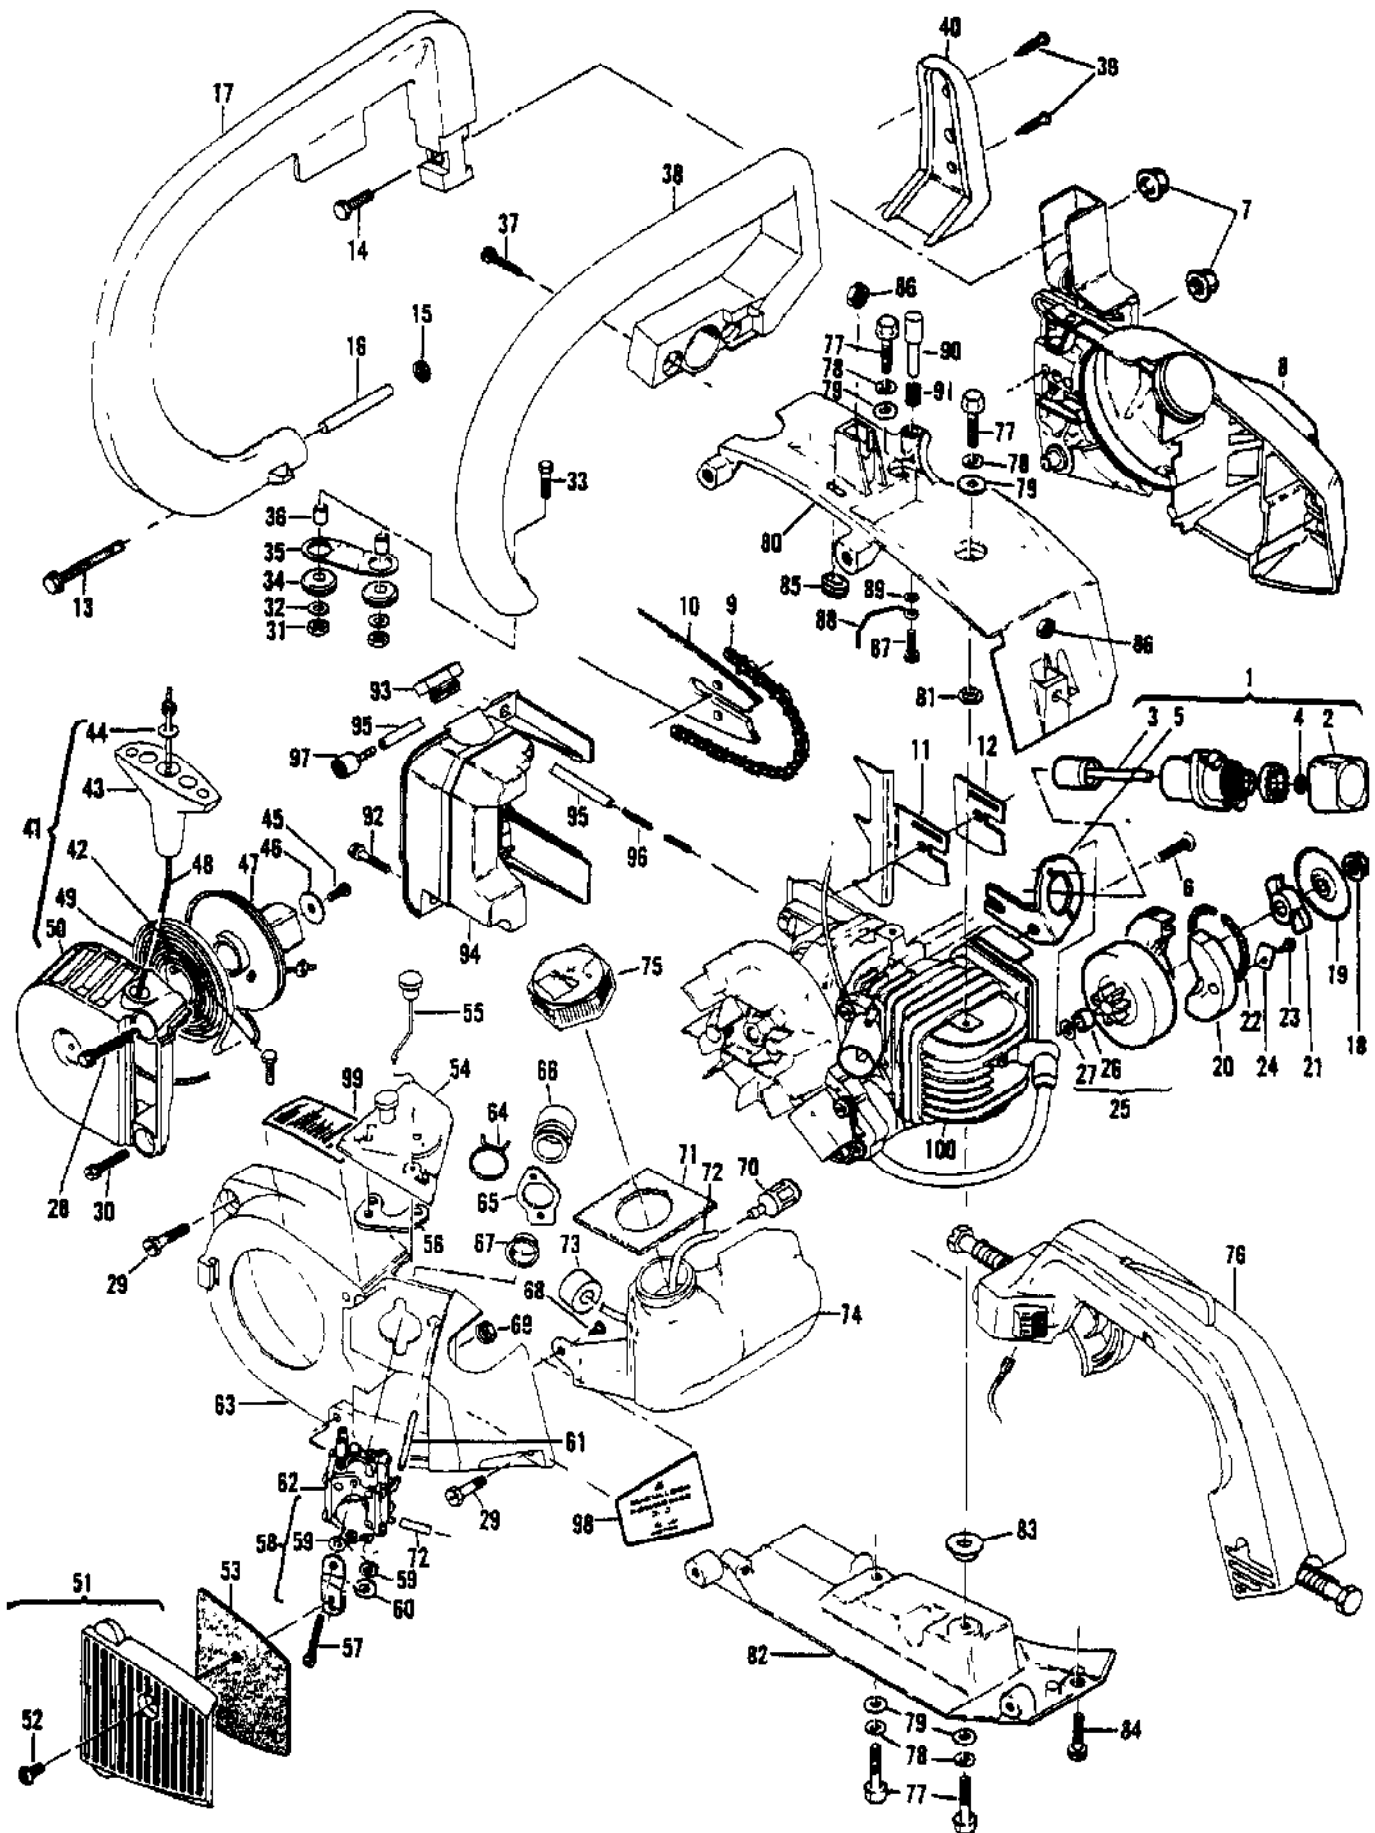

Ref #	Part Number	Qty	Description
	215474	1	CHAIN BRAKE Assembly
1	111047	1	Screw - Pan hd 8-32 x 5/8
2	94709	1	Band - Brake
3	94006	1	Latch
4	93602	1	Pivot - Latch
5	94007	1	Spring - Compression
6	92482	1	Pivot - Lever
7	93159	1	Lever - Actuating
8	214368	1	Bearing - Roller
9	213907	1	Pin - Roller
10	90658	1	Screw - Adjusting
11	110907	1	Ring - Retaining
12	84929	1	Nut - Bar adjusting
13	215778	1	Housing - Brake
14	93528A	1	Cover - AUTO SHARP