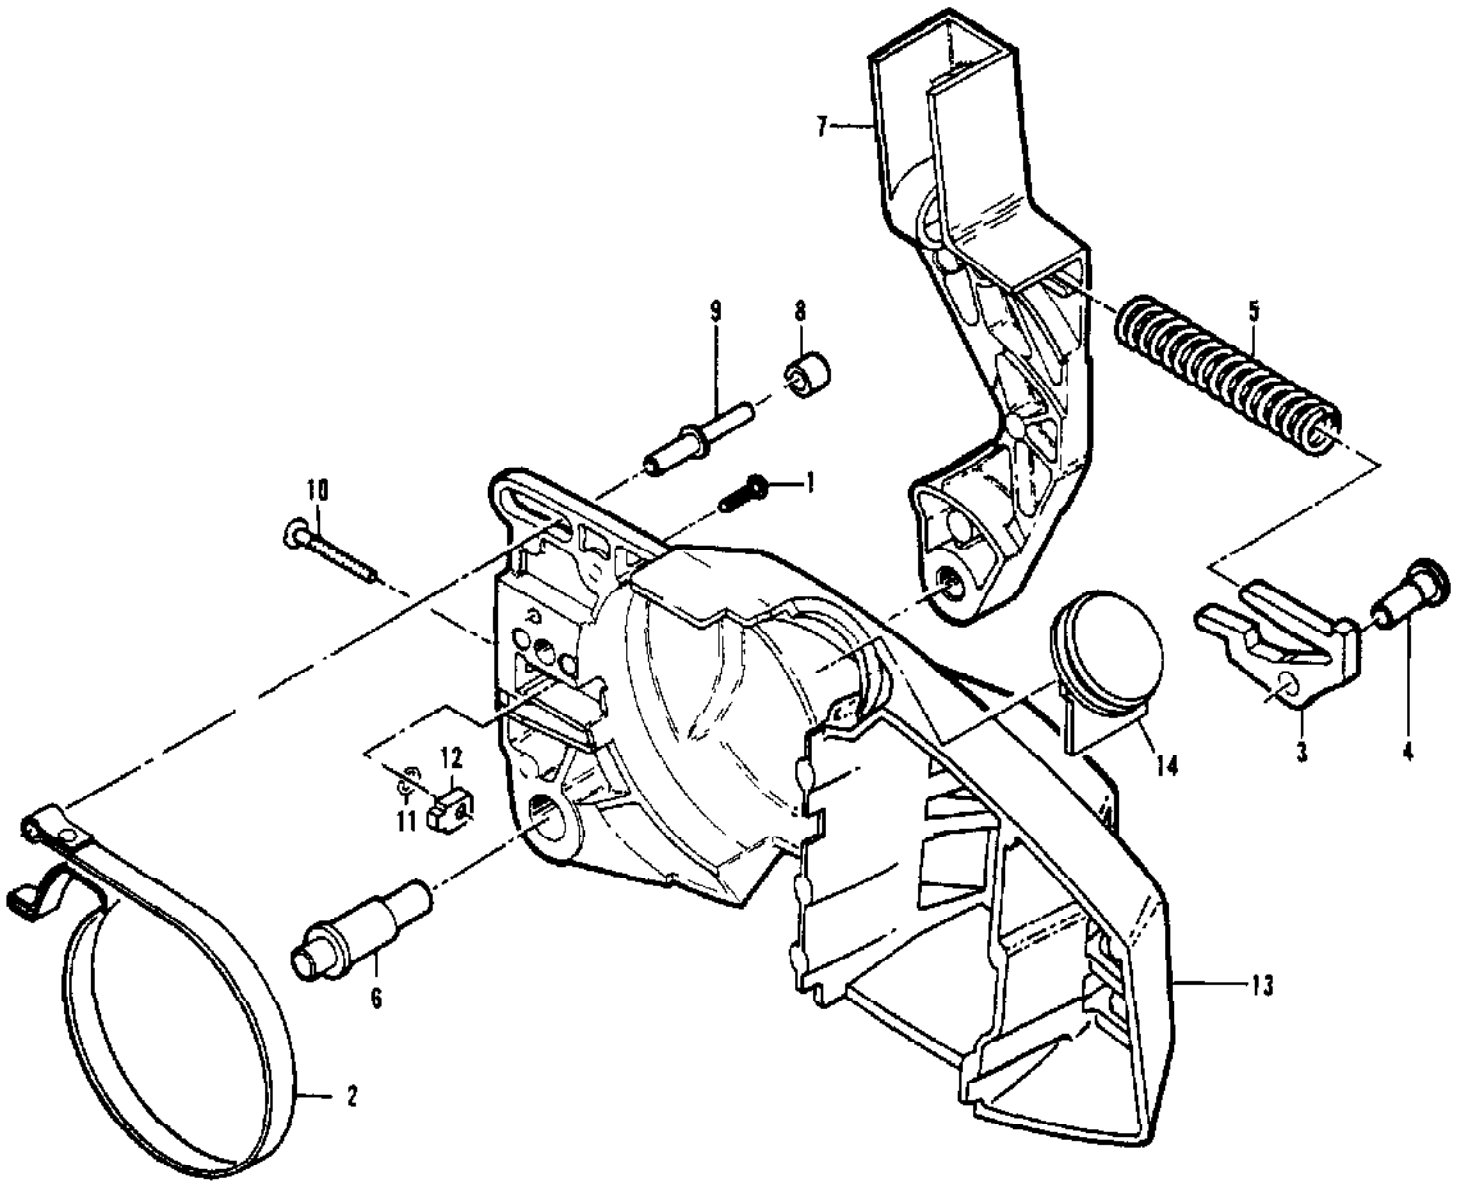

Ref #	Part Number	Qty	Description
	215474	1	CHAIN BRAKE Assembly
1	111047	1	Screw - Pan hd 8-32 x 5/8
2	94709	1	Band - Brake
3	94006	1	Latch
4	93602	1	Pivot - Latch
5	94007	1	Spring - Compression
6	92482	1	Pivot - Lever
7	93159	1	Lever - Actuating
8	214368	1	Bearing - Roller
9	213907	1	Pin - Roller
10	90658	1	Screw - Adjusting
11	110907	1	Ring - Retaining
12	84929	1	Nut - Bar adjusting
13	215778	1	Housing - Brake
14	93528A	1	Cover - AUTO SHARP