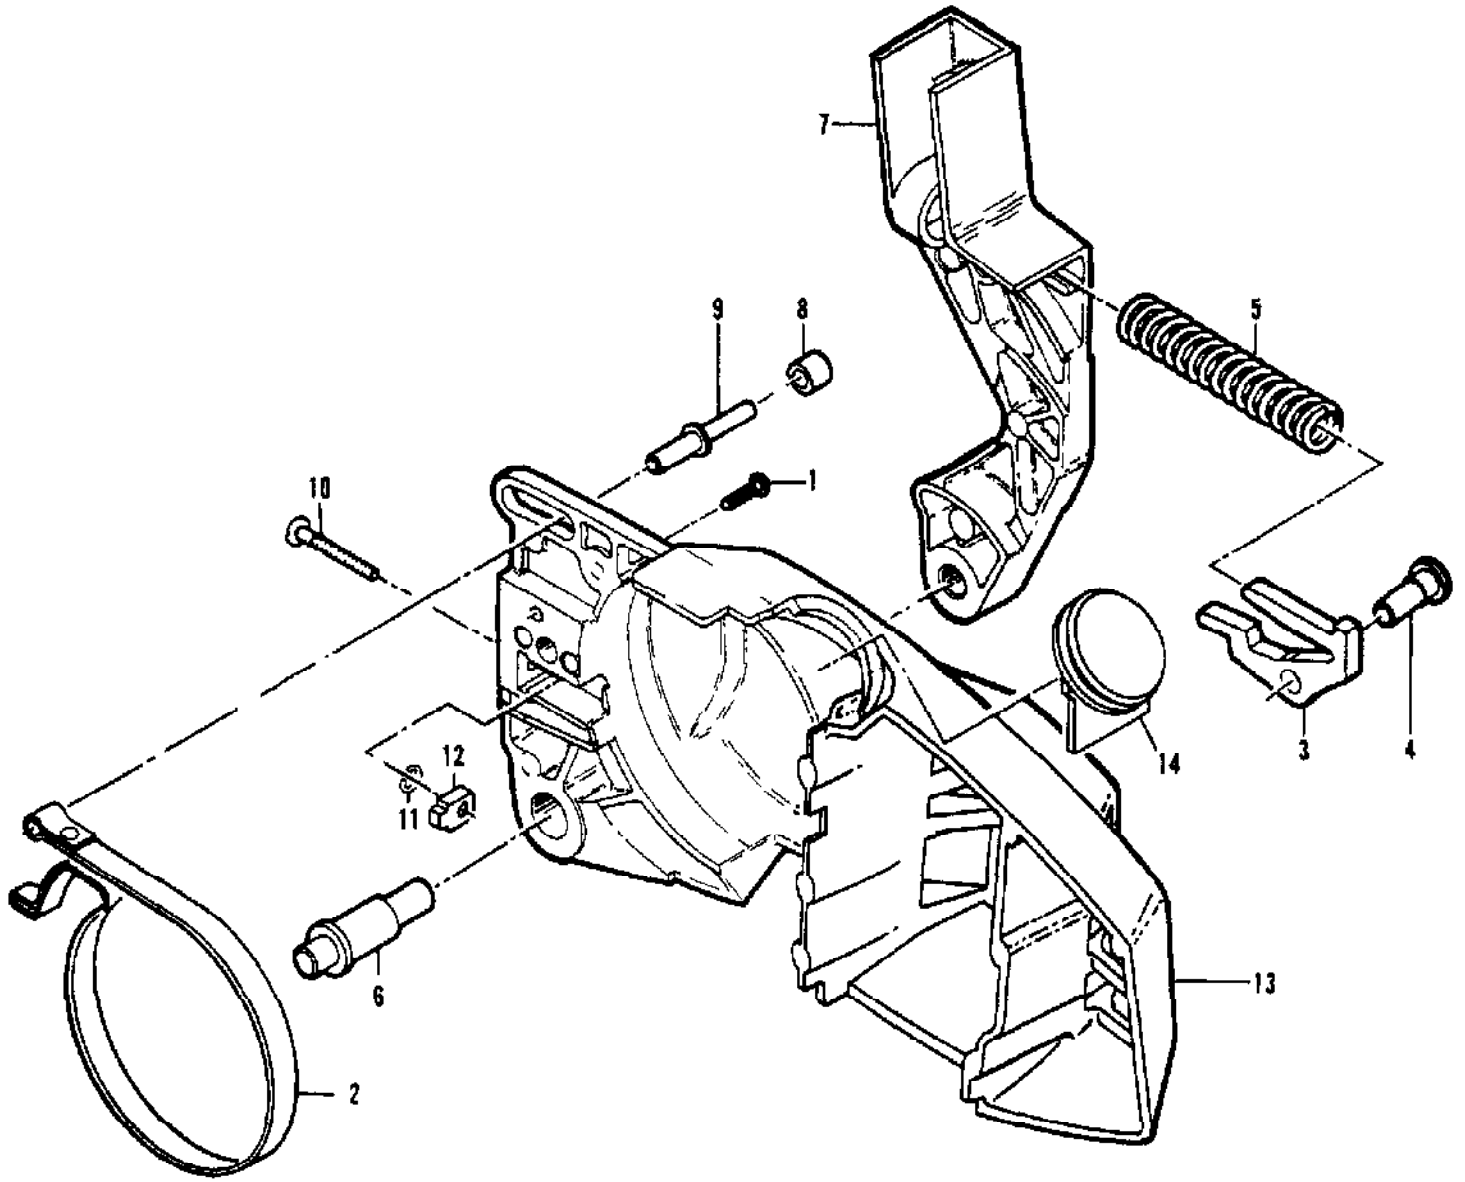

No  
Diagram  
Available  
  
Parts List  
Only

Ref #	Part Number	Qty	Description
	214207		Spike
	94972		Scrench
	93797		Wrench - Screwdriver
	214194		Lubri-Gun
	91226		Holder - Flywheel
	93095		Bracket - AUTO-SHARP
	95168		Grinder Assembly - AUTO-SHARP
	94366		Kit - Carrying Case, 22" Used on models (PM 310, 320)
	214201		Scabbard, 12"
	94365		Kit - Carrying Case, 14" Used on models (PN 310, 320)
	92977		Scabbard, 14"
	94364		Kit - Carrying Case, 16" Used on models (PM 310, 320)
	214202		Scabbard, 16"
	85702		Lubricant - Custom, 6 oz. can
	85703		Lubricant - Custom, 6 oz. cans, 1 - 6 pack
	214212		Kit - Tool
	95169		Kit - Spark arrester screen
	94416		Adapter - Intake (Cyl.)
	94415		Adapter - Intake (Air Box)
	68917		Adapter - Exhaust
	85229		Kit - Fuel tank plug
	90533		Tool - Pressure test
	63094		Driver - Wrist pin
	68911		Block - Piston holding
	501334		Tester - Ignition
	67537		Loctite
	69794		Locquic
	110083		R.T.V. Sealant
	110706		Tool - Handle/throttle trigger screw

Ref #	Part Number	Qty	Description
	215474	1	CHAIN BRAKE Assembly
1	111047	1	Screw - Pan hd 8-32 x 5/8
2	94709	1	Band - Brake
3	94006	1	Latch
4	93602	1	Pivot - Latch
5	94007	1	Spring - Compression
6	92482	1	Pivot - Lever
7	93159	1	Lever - Actuating
8	214368	1	Bearing - Roller
9	213907	1	Pin - Roller
10	90658	1	Screw - Adjusting
11	110907	1	Ring - Retaining
12	84929	1	Nut - Bar adjusting
13	215778	1	Housing - Brake
14	93528A	1	Cover - AUTO SHARP