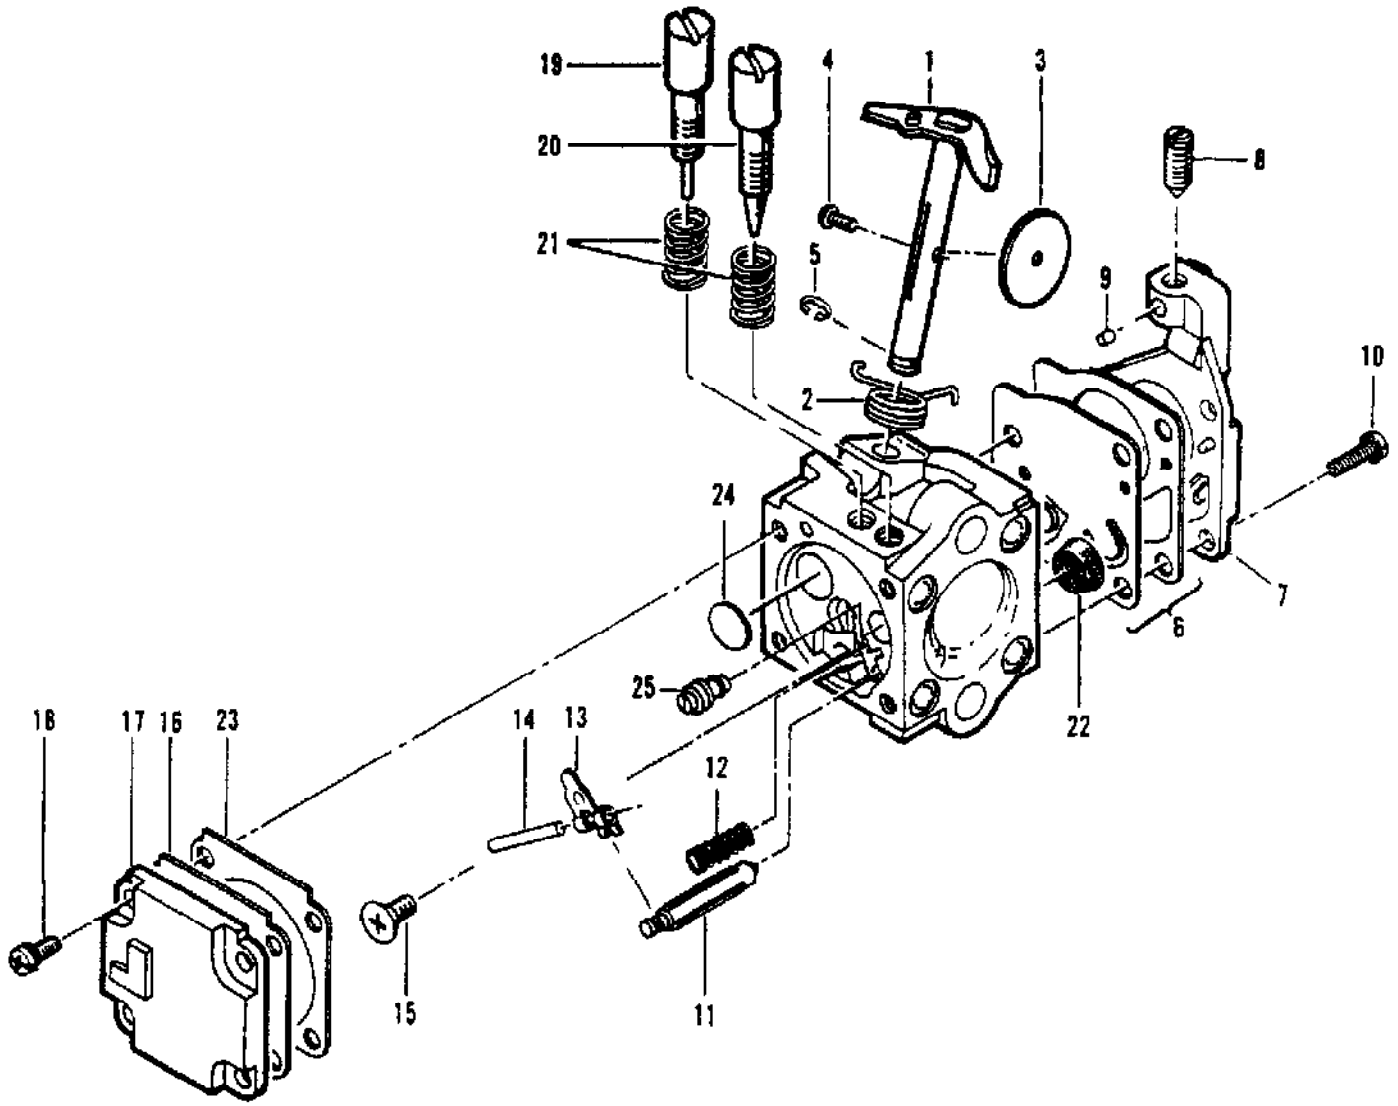

Ref #	Part Number	Qty	Description
	94496	1	Carburetor Asy (Zama)
1	94205	1	Shaft Asy - Throttle
2	91802	1	Spring - Throttle return
3	91803	1	Plate - Throttle
4	91804	1	Screw - Plate (M3)
5	91805	1	"E" Ring
6	91824	1	Kit - Diaphragm & Gaskets
7	94206	1	Cover Asy - Pump
8		1	Screw - Idle speed
9		1	Insert - Friction
10	91809	4	Screw - Pump cover (M4)
11	91810	1	Needle - Inlet
12	91811	1	Spring - Lever
13	91812	1	Lever - Inlet needle
14	91813	1	Pin - Lever
15	91814	1	Screw - Lever pin (M3)
16	91815	1	Diaphragm Asy - Metering
17	91816	1	Cover - Diaphragm
18	91817	4	Screw - Diaphragm cover (M3)
19	94209	1	Screw - Idle adjust
20	94208	1	Screw - Main adjust
21	91819	2	Spring - Needle
22	91820	1	Screen - Filter
23	91821	1	Gasket - Metering diaphragm
24	92097	1	Welsh Plug
25	93950	1	Orifice - Main fuel