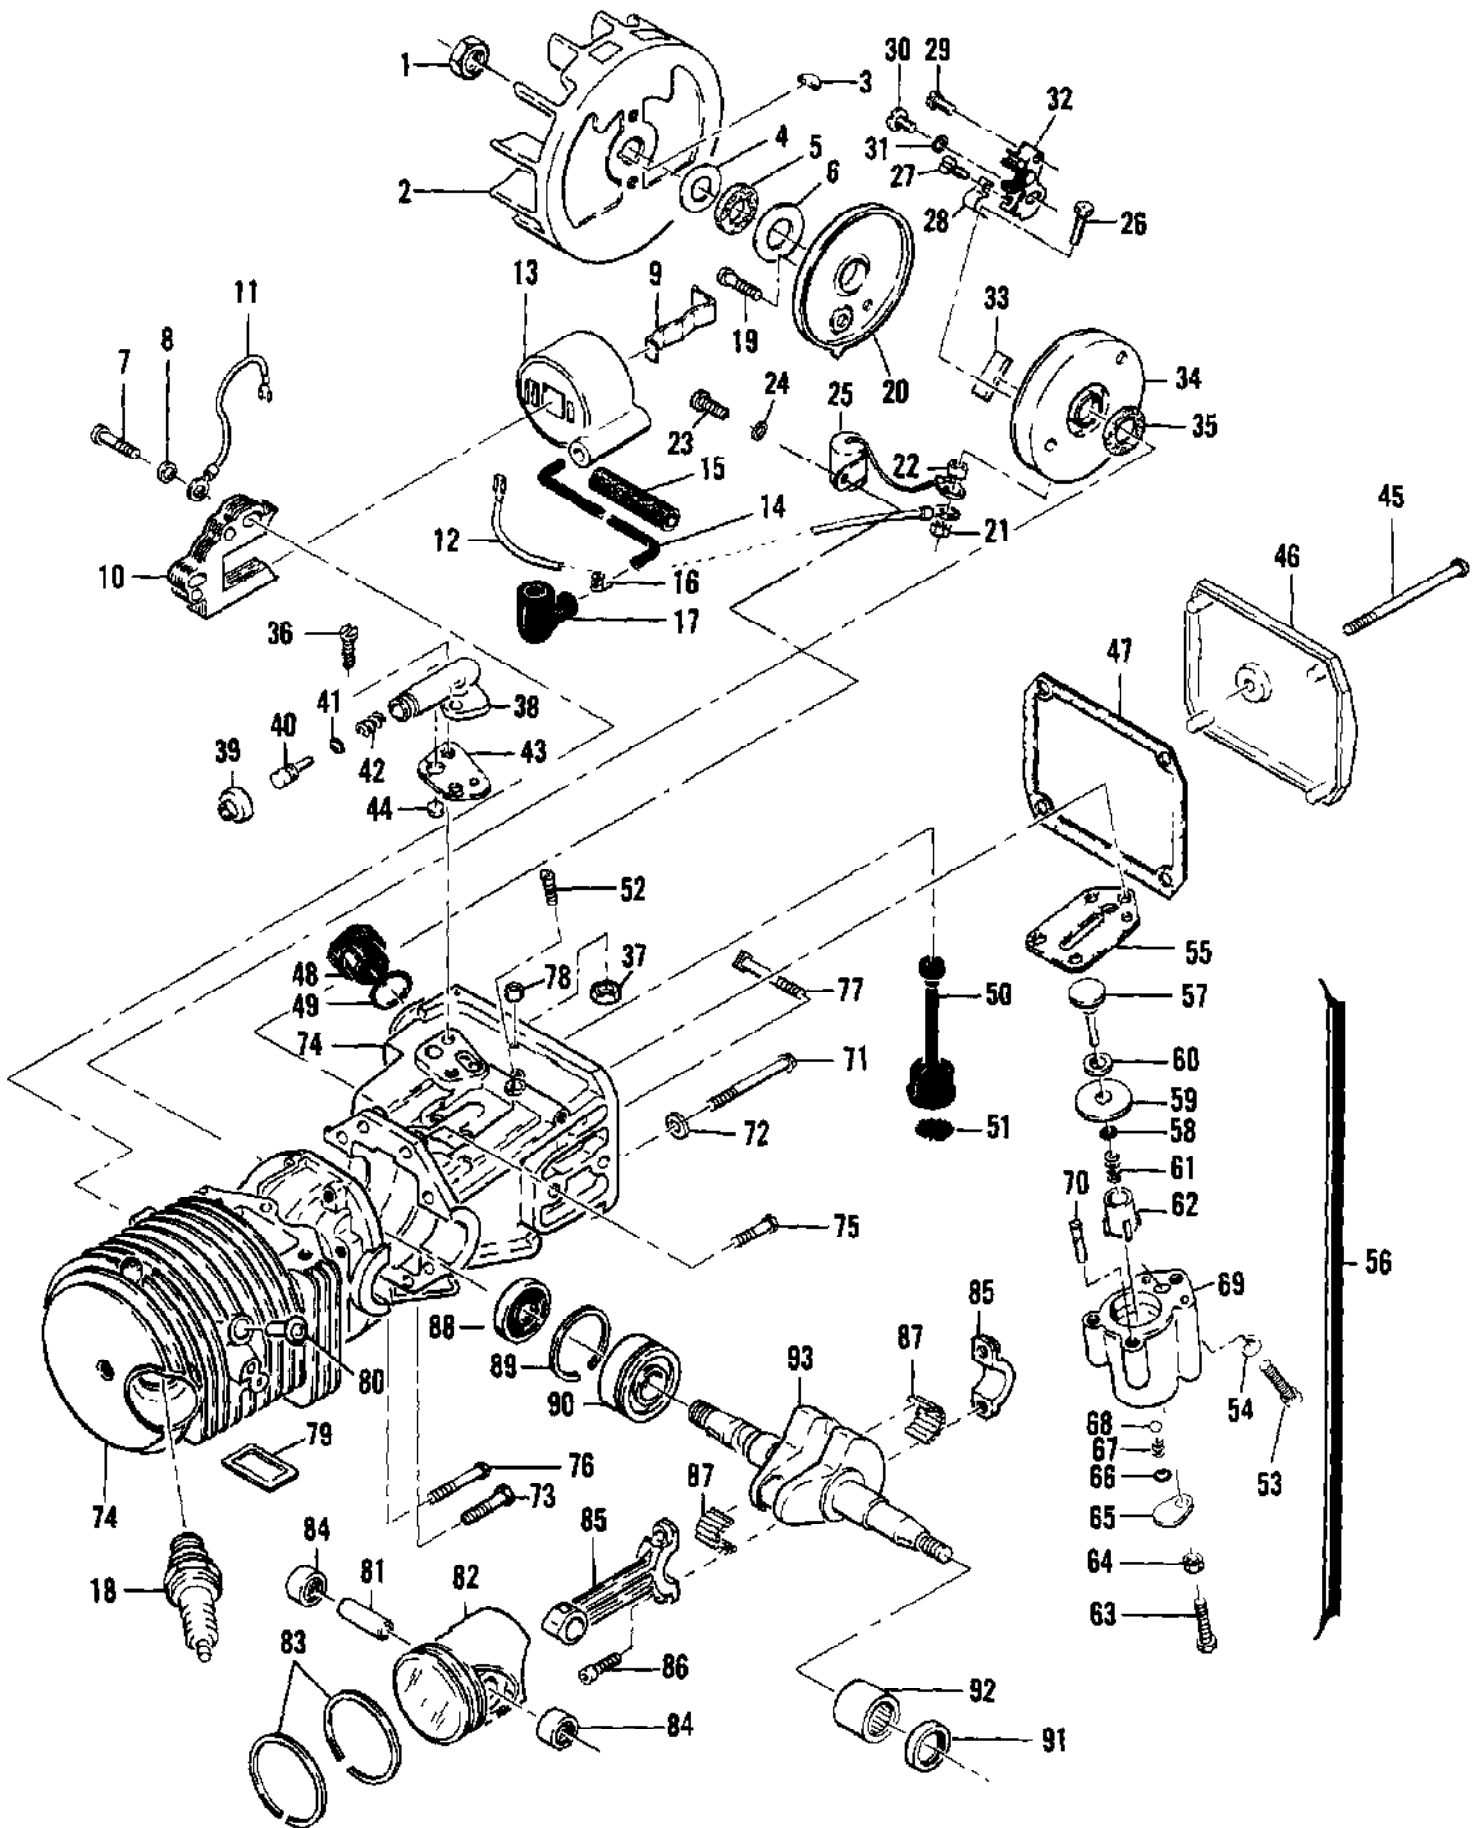

Ref #	Part Number	Qty	Description
1	110594		Nut - Hex 3/8-24
2	61737A		Flywheel Assy
3	103879		Key - Woodruff
4	67057		Washer - Thrust
5	67056		Seal
6	67054		Washer - Thrust
7	110127		Screw - Hex hd 10-24 x 7/8 (SEMS)
8	100003		Washer - #10
9	51253		Retainer - Coil
10	68164		Lamination Assy
11	62819		Wire Assy - Ground
12	69344		Wire Assy - Primary
13	69798		Coil & Terminal Assy
14	69966		Wire & Sleeve Assy - Spark plug
15	67127		Sleeve
16	62932		Connector
17	62926		Boot
18	63097		Spark Plug - AC CS45T
19	110349		Screw - Rd hd 8-32 x 3/4
20	62362		Cover - Breaker box
21	100298		Nut - Hex 6-32
22	62365		Spacer - Breaker screw
23	105249		Screw - Rd hd 8-32 x 3/8 (SEMS)
	110623		Screw - Fil hd 8-32 x 1/2 (SEMS)
	103672		Screw - Fil hd 8-32 x 1/2
24	100080		Washer - #8
25	61650		Condenser
26	110346		Screw - Hex hd 6-32 x 3/4
27	110489		Screw - Pan hd 6-32 x 7/16 s/t
28	83126		Strap - Conductor
29	100934		Screw - Rd hd 8-32 x 3/8
30	100934		Screw - Rd hd 8-32 x 3/8
	110445		Screw - Truss hd 8-32 x 3/8
31	105976		Washer - #8
32	62363		Breaker Assy
	66231		Breaker Assy
33	54184		Wiper - Cam
34	62361		Box - Breaker
	83125		Box - Breaker
35	67051		Seal - Box
36	110623		Screw - Hex hd 8-32 x 1/2
37	100955		Nut - Hex 8-32
38	62261A		Housing - Pump
39	62262		Cap - Housing
40	62266		Plunger - Pump
41	101056		"O" Ring
42	66687		Spring - Plunger
43	62230		Gasket - Pump
44	62909		Valve - Pump
45	110291		Screw - Pan hd 10-24 x 2-5/8
46	63072		Cover - Oil tank
47	62116		Gasket - Cover
48	57129A		Cap - Oil tank
	68809		Cap - Oil tank
49	101148		"O" Ring