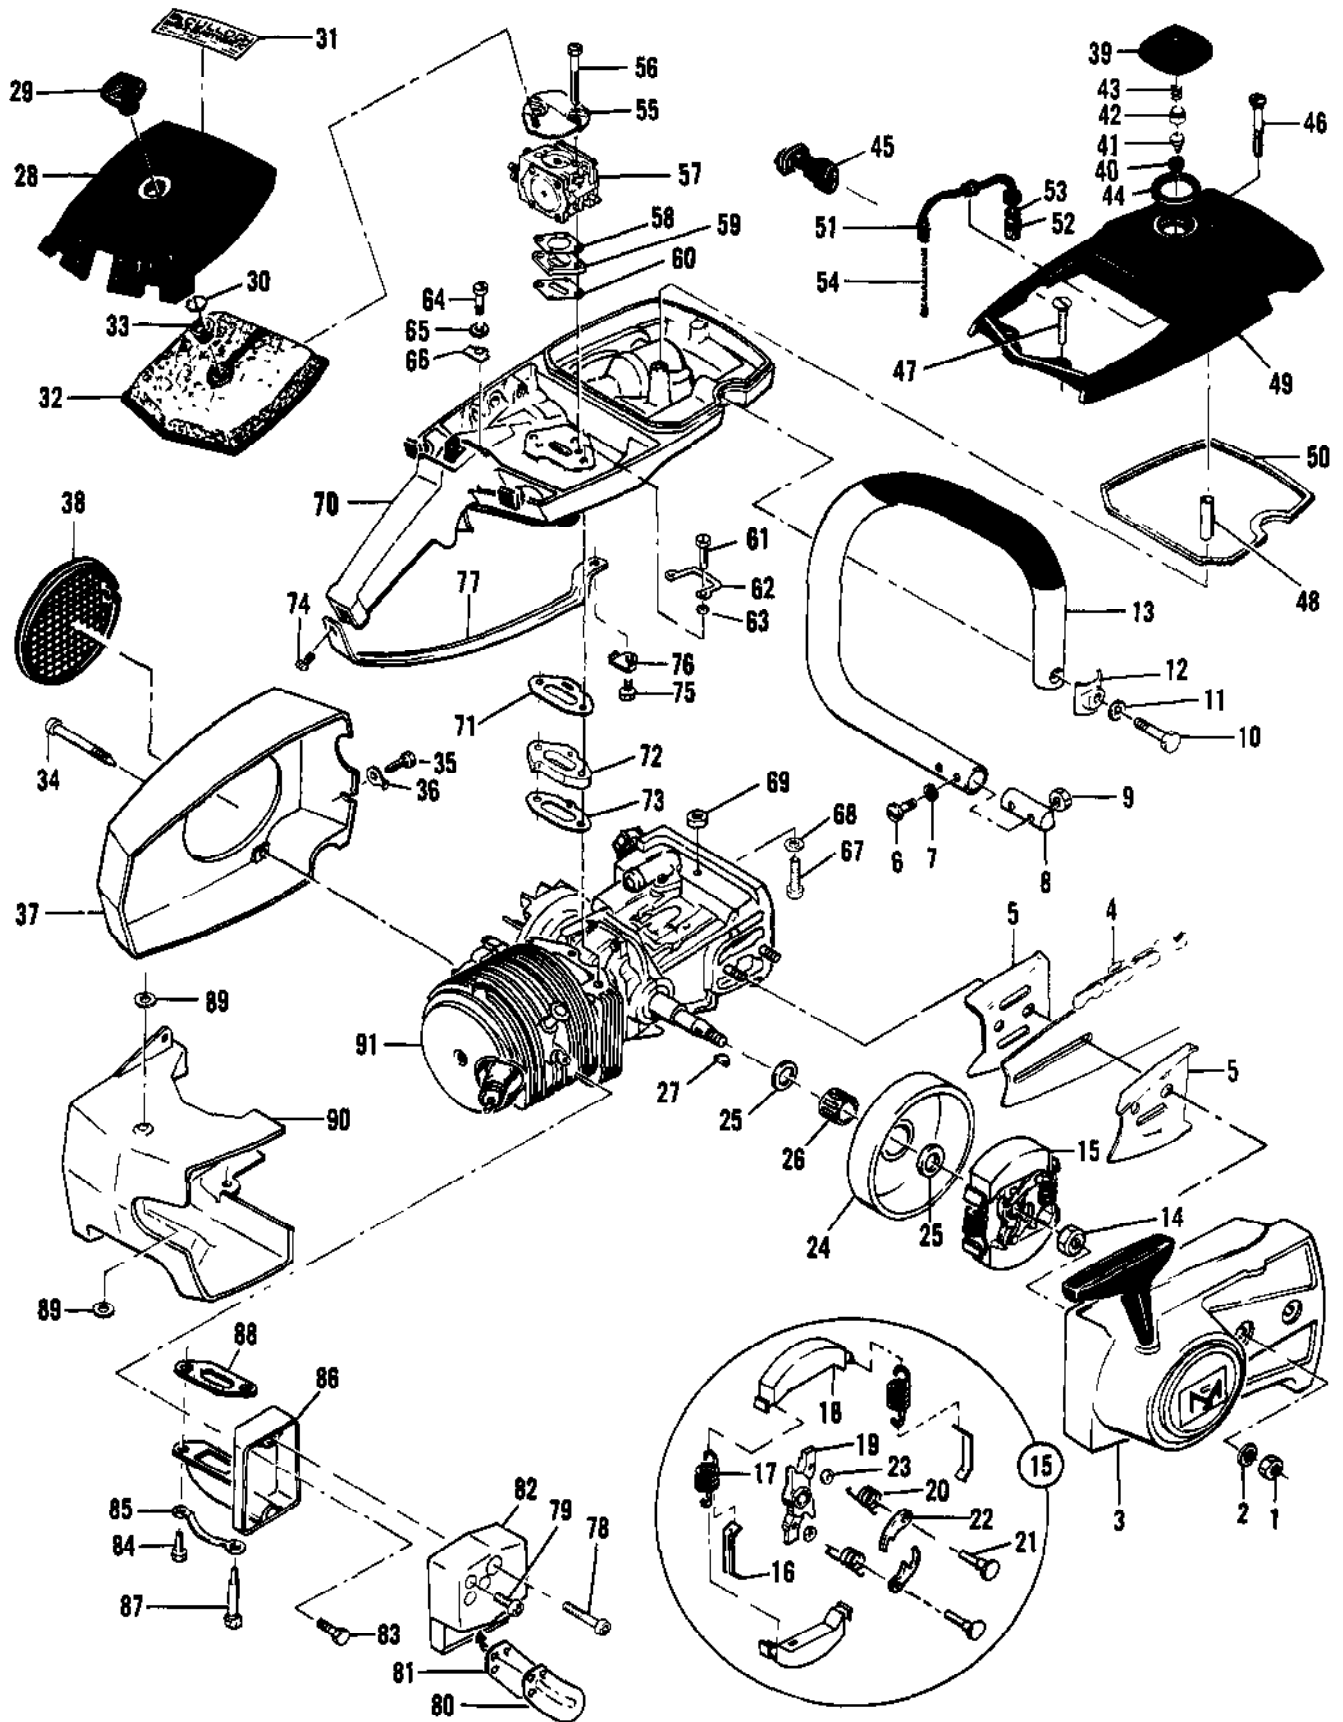

Ref #	Part Number	Qty	Description
1	110454	2	Nut - Hex 5/16-24
2	100440	2	Washer - 5/16
3			Clutch Guard Assy See "Clutch Guard Assembly" illustration and parts list
4			Bar & Chain Assys
5	64325	2	Plate - Bar protector
6	102761	2	Screw - Hex hd 10-24 x 7/8
7	100352	2	Washer - #10
8	61678	1	Plug - Nut retainer
9	101326	2	Nut - Hex 10-24
10	102130	1	Screw - Hex hd 1/4-20 x 1-1/2
11	100153	1	Lockwasher - 1/4
12	63484	1	Clamp - Frame
13	69054	1	Frame & Grip Assy
14	103746	1	Nut - Hex 3/8-24
	110594	1	Nut - Hex 3/8-24
15	67148	1	Clutch Assy
	83224	1	Clutch Assy
	83655	1	Clutch Assy
16	64583	2	Retainer
17	66384	2	Spring
	83223	2	Spring
18	67233	2	Shoe - Clutch
19	67149	1	Rotor Assy - Clutch
	83671	1	Rotor Assy - Clutch
20	68837	2	Spring - Pawl
	83654	2	Spring - Pawl
21	67112	2	Rivet - Pawl
	83653	2	Rivet - Pawl
22	64857	2	Pawl
	24093	2	Pawl
23	65473	2	Washer - Special
24	65370	1	Kit - Sprocket
25	61692	2	Shim
26	110330	1	Bearing - Sprocket
27	103879	1	Key - Woodruff
28	68530	1	Cover Assy - Air cleaner
29	68529	1	Knob - Cover
30	110565	1	Ring - Retaining
31	68698	1	Nameplate
32	68520	1	Filter Assy - Air
	83230	1	Filter Assy - Air
33	68528	1	Grommet
32	69922	1	Filter - Air
34	62978	3	Screw - Special
35	102762	1	Screw - Hex hd 10-24 x 1/2
36	69890	1	Lockplate
37	83521	1	Kit - Fan housing
38	55615	1	Guard - Flywheel
39	68531	1	Cap Assy - Fuel
40	68533	1	Plug
41	63041	1	Valve
42	62316	1	Guide
43	63040	1	Spring
44	69767	1	Gasket