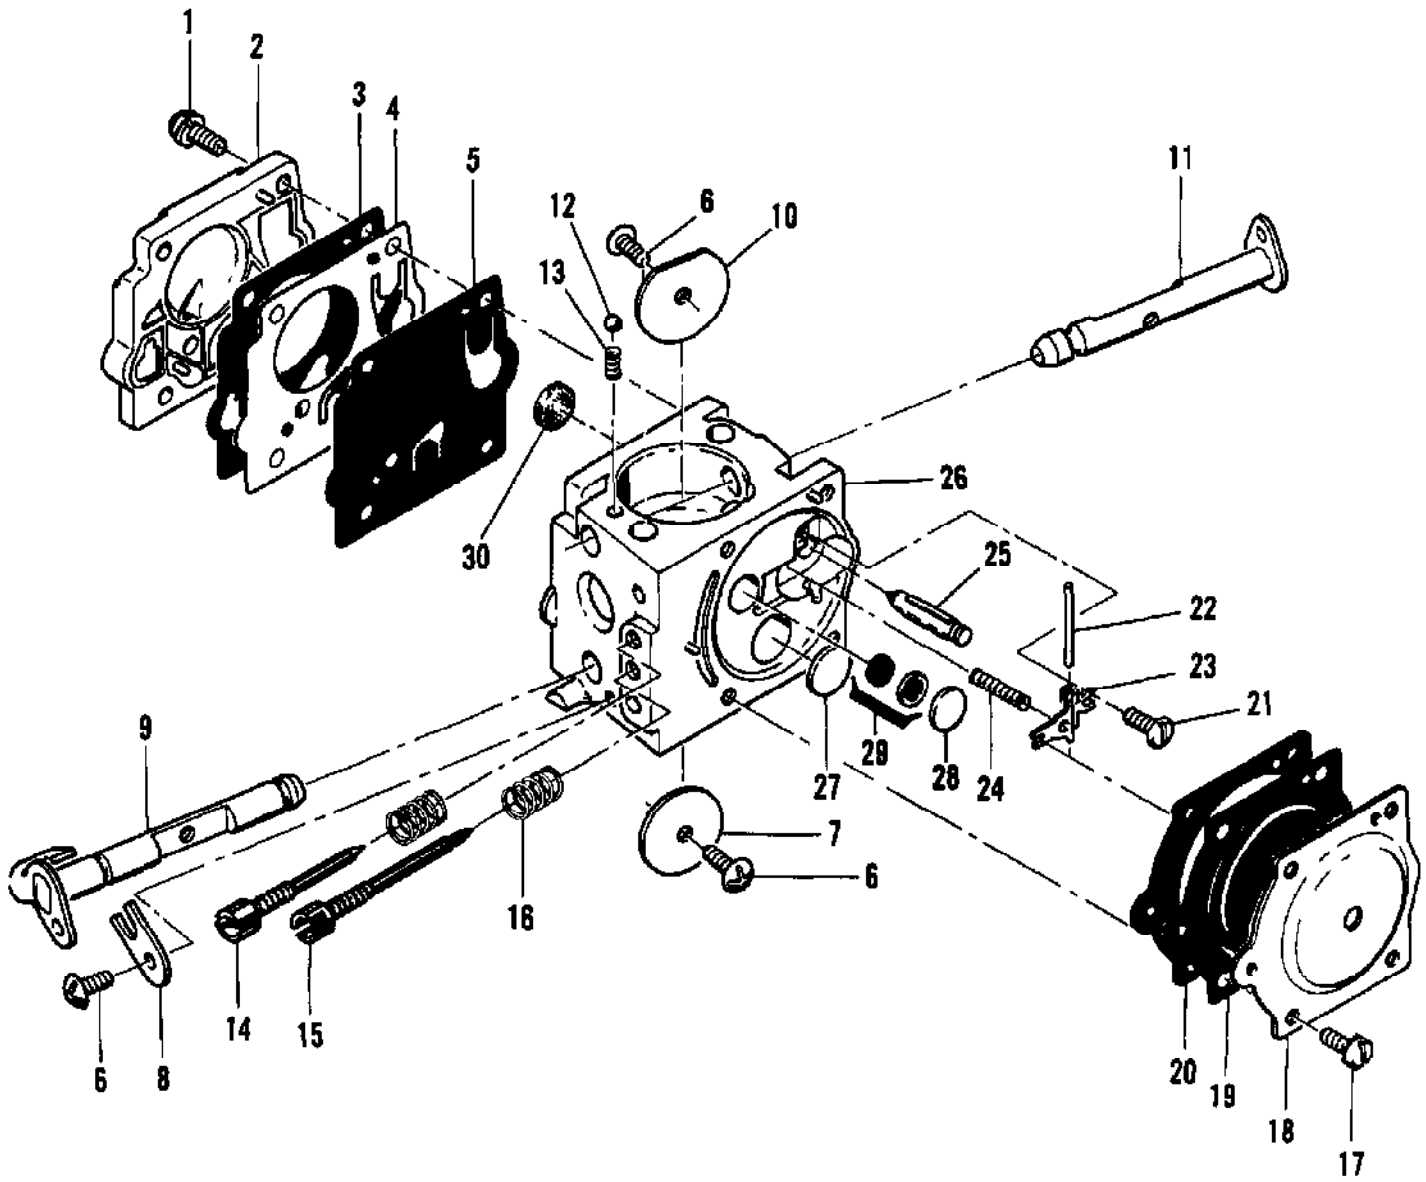

110631

110632

Ref #	Part Number	Qty	Description
110631	110631		Chain, Bar, and Sprocket Oil - 1qt. bottle
110632	110632		Chain, Bar, and Sprocket Oil - Case of 24 (1qt. Bottles)

A

B

C

D

Bar Guards

Ref #	Part Number	Qty	Description
1	69942	1	Carburetor Assy (McCulloch SDC 18)
1	67501	4	Screw - Pump cover
2	83760	1	Cover - Pump
3	67495	1	Gasket - Cover
4	67498	1	Diaphragm - Check valve
5	83114	1	Diaphragm - Fuel pump
6	47690	3	Screw - Plate
7	83762	1	Plate - Throttle
8	67489	1	Clip - Shaft
9	67486	1	Shaft Assy - Throttle
10	67490	1	Plate - Choke
11	67488	1	Shaft Assy - Choke
12	100302	1	Ball - Choke friction
13	67504	1	Spring - Choke friction
14	68104	1	Needle - High speed
15	68105	1	Needle - Idle
16	67502	2	Spring - Needle
17	70798	4	Screw - Diaphragm cover
18	83761	1	Cover - Diaphragm
19	67499	1	Diaphragm - Metering
20	67496	1	Gasket - Diaphragm
21	67500	1	Screw - Lever pin
22	67508	1	Pin - Lever
23	67509	1	Lever - Inlet
24	67503	1	Spring - Lever
25	67491	1	Valve - Needle
26	83759	1	Body Assy - Carburetor
27	71690	1	Plug - 3/8
28	69506	1	Plug - 5/16
29	83758	1	Kit - Valve & Seat Assy
30	67507	1	Screen - Fuel
	67482		Gasket Set
	83764		Repair Kit