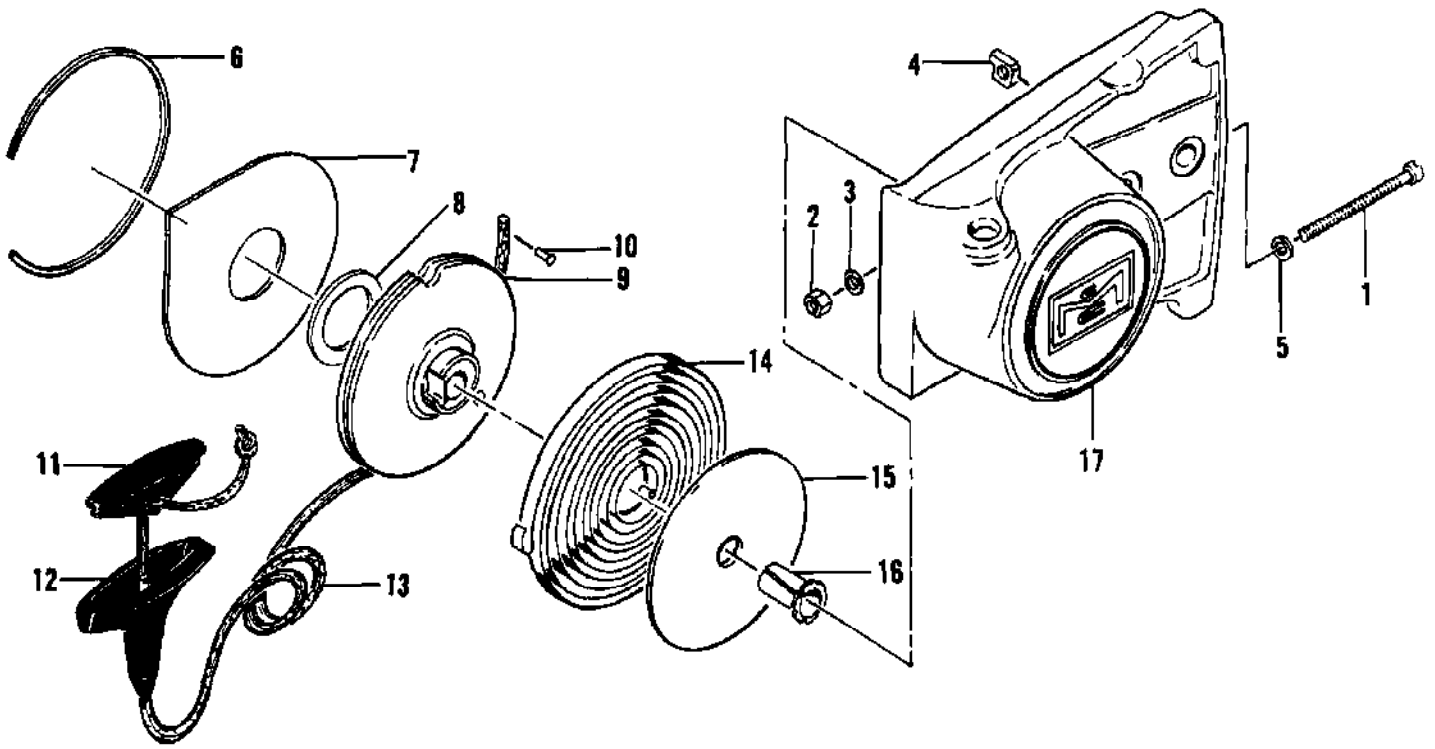

61753

Ref #	Part Number	Qty	Description
61753	61753		"Break All" Chain Breaker Required when repairing chain; Instructions included.

67750
60950

56241
64198
64359
67688
67680

#61034

Ref #	Part Number	Qty	Description
			File 1/8" round Used on model S-25
			File 5/32" round Used on models S-25 & SM-57
			File 3/16" round Used on model SM-57
			File 7/32" round Used on model S-40
			File 1/4" round Used on model S-80
			File 9/32" round Used on model S-90
			File 8" flat Used on all models
			File 6" flat safety Used on all models
67750	67750		File Guide and File - 1/8" round Used on model S-25
60950	60950		File Guide & File - 7/32" round Also holds 3/16 and 1/4" round; Used on model S-40 (7/32" round); Models SM-57 & S-80 (3/16" and 1/4" round).
56241	56241		Depth Gauge Tool - .045-.060" Used on models S-40, S-80, & S-90
64198	64198		Depth Gauge Tool - .035-.060" Used on model SM-57, S-40, S-80, S-90
64359	64359		Depth Gauge Tool - .045-.050" Used on model SM-57
67688	67688		Depth Gauge Tool - .015-.020" Used on model S-25
67680	67680		Depth Gauge Tool - .025-.030" Used on all models
61034	61034		File-N-Joint Assures correct filing angle, height; Used on all models.

Ref #	Part Number	Qty	Description
	83850	1	Clutch Guard Assy
1	102144	1	Screw - Bar adjusting
2	102067	1	Nut - Hex 10-24
3	110387	1	Washer - Wave
4	61705	1	Nut - Bar adjusting
5	110264	1	Washer - #10
6	67205	1	Retainer - Shield
7	63985	1	Shield - Dust
8	63986	1	Washer - Thrust
9	83651	1	Drum - Starter
10	110470	1	Rivet - Rope
11	62191A	1	Insert - Handle
12	62190A	1	Handle - Starter
13	69964	1	Rope - Starter
14	68626	1	Spring - Rewind
	83334	1	Spring - Rewind
15	63987	1	Shield - Starter spring
16	61635A	1	Bushing - Nyliner
17	67207	1	Guard - Clutch
	83569	1	Guard - Clutch