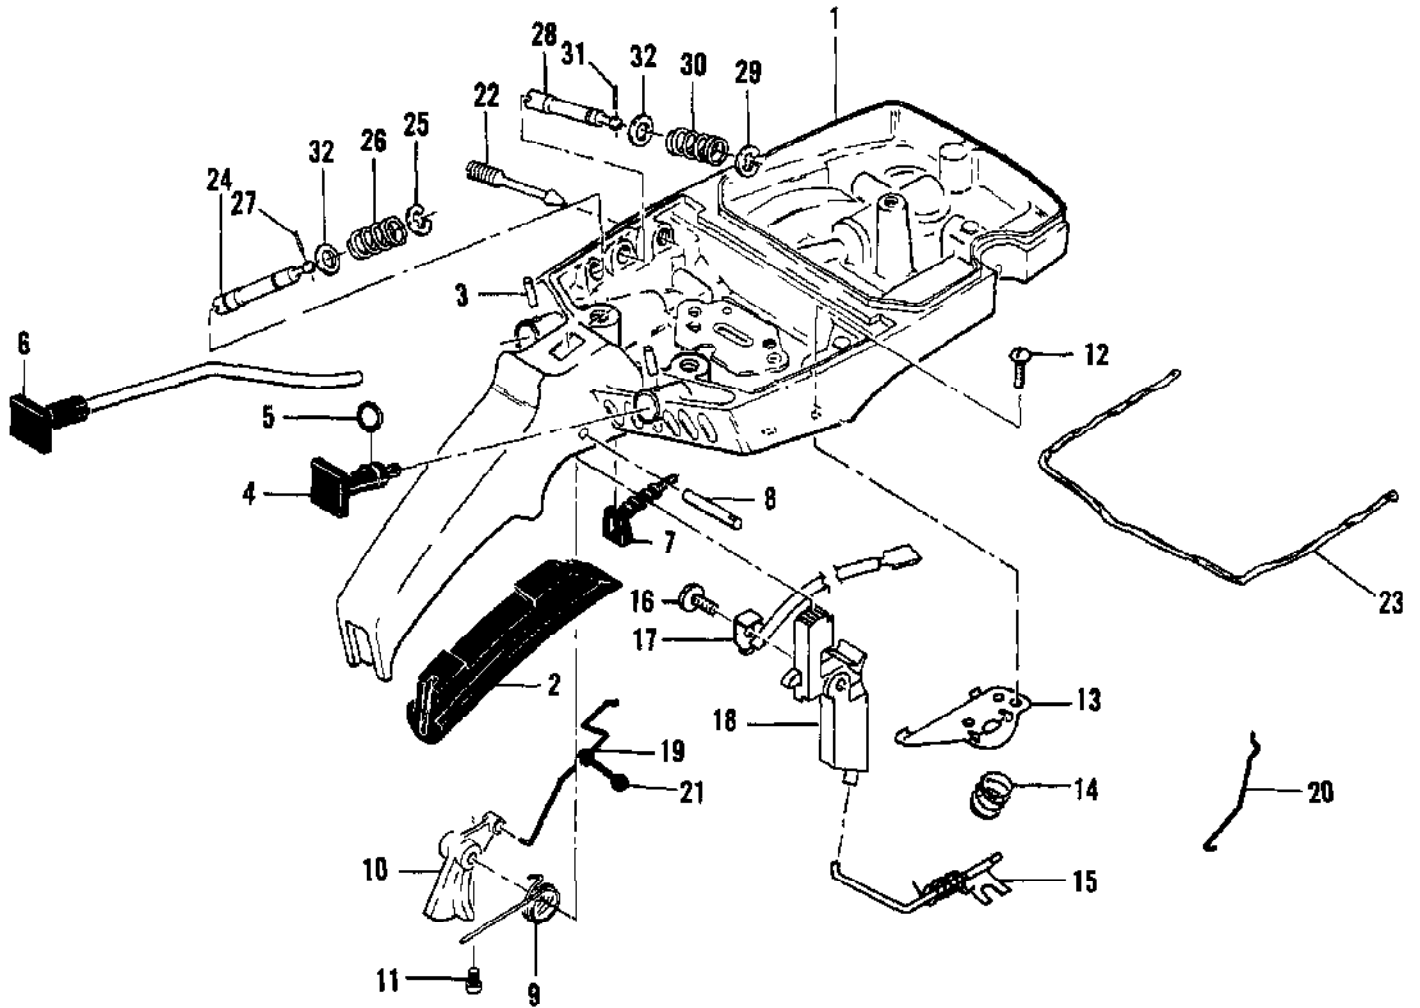

61753

Ref #	Part Number	Qty	Description
61753	61753		"Break All" Chain Breaker Required when repairing chain; Instructions included.

67750
60950

56241
64198
64359
67688
67680

#61034

Ref #	Part Number	Qty	Description
			File 1/8" round Used on model S-25
			File 5/32" round Used on models S-25 & SM-57
			File 3/16" round Used on model SM-57
			File 7/32" round Used on model S-40
			File 1/4" round Used on model S-80
			File 9/32" round Used on model S-90
			File 8" flat Used on all models
			File 6" flat safety Used on all models
67750	67750		File Guide and File - 1/8" round Used on model S-25
60950	60950		File Guide & File - 7/32" round Also holds 3/16 and 1/4" round; Used on model S-40 (7/32" round); Models SM-57 & S-80 (3/16" and 1/4" round).
56241	56241		Depth Gauge Tool - .045-.060" Used on models S-40, S-80, & S-90
64198	64198		Depth Gauge Tool - .035-.060" Used on model SM-57, S-40, S-80, S-90
64359	64359		Depth Gauge Tool - .045-.050" Used on model SM-57
67688	67688		Depth Gauge Tool - .015-.020" Used on model S-25
67680	67680		Depth Gauge Tool - .025-.030" Used on all models
61034	61034		File-N-Joint Assures correct filing angle, height; Used on all models.

Ref #	Part Number	Qty	Description
	83850	1	Clutch Guard Assy
1	102144	1	Screw - Bar adjusting
2	102067	1	Nut - Hex 10-24
3	110387	1	Washer - Wave
4	61705	1	Nut - Bar adjusting
5	110264	1	Washer - #10
6	67205	1	Retainer - Shield
7	63985	1	Shield - Dust
8	63986	1	Washer - Thrust
9	83651	1	Drum - Starter
10	110470	1	Rivet - Rope
11	62191A	1	Insert - Handle
12	62190A	1	Handle - Starter
13	69964	1	Rope - Starter
14	68626	1	Spring - Rewind
	83334	1	Spring - Rewind
15	63987	1	Shield - Starter spring
16	61635A	1	Bushing - Nyliner
17	67207	1	Guard - Clutch
	83569	1	Guard - Clutch