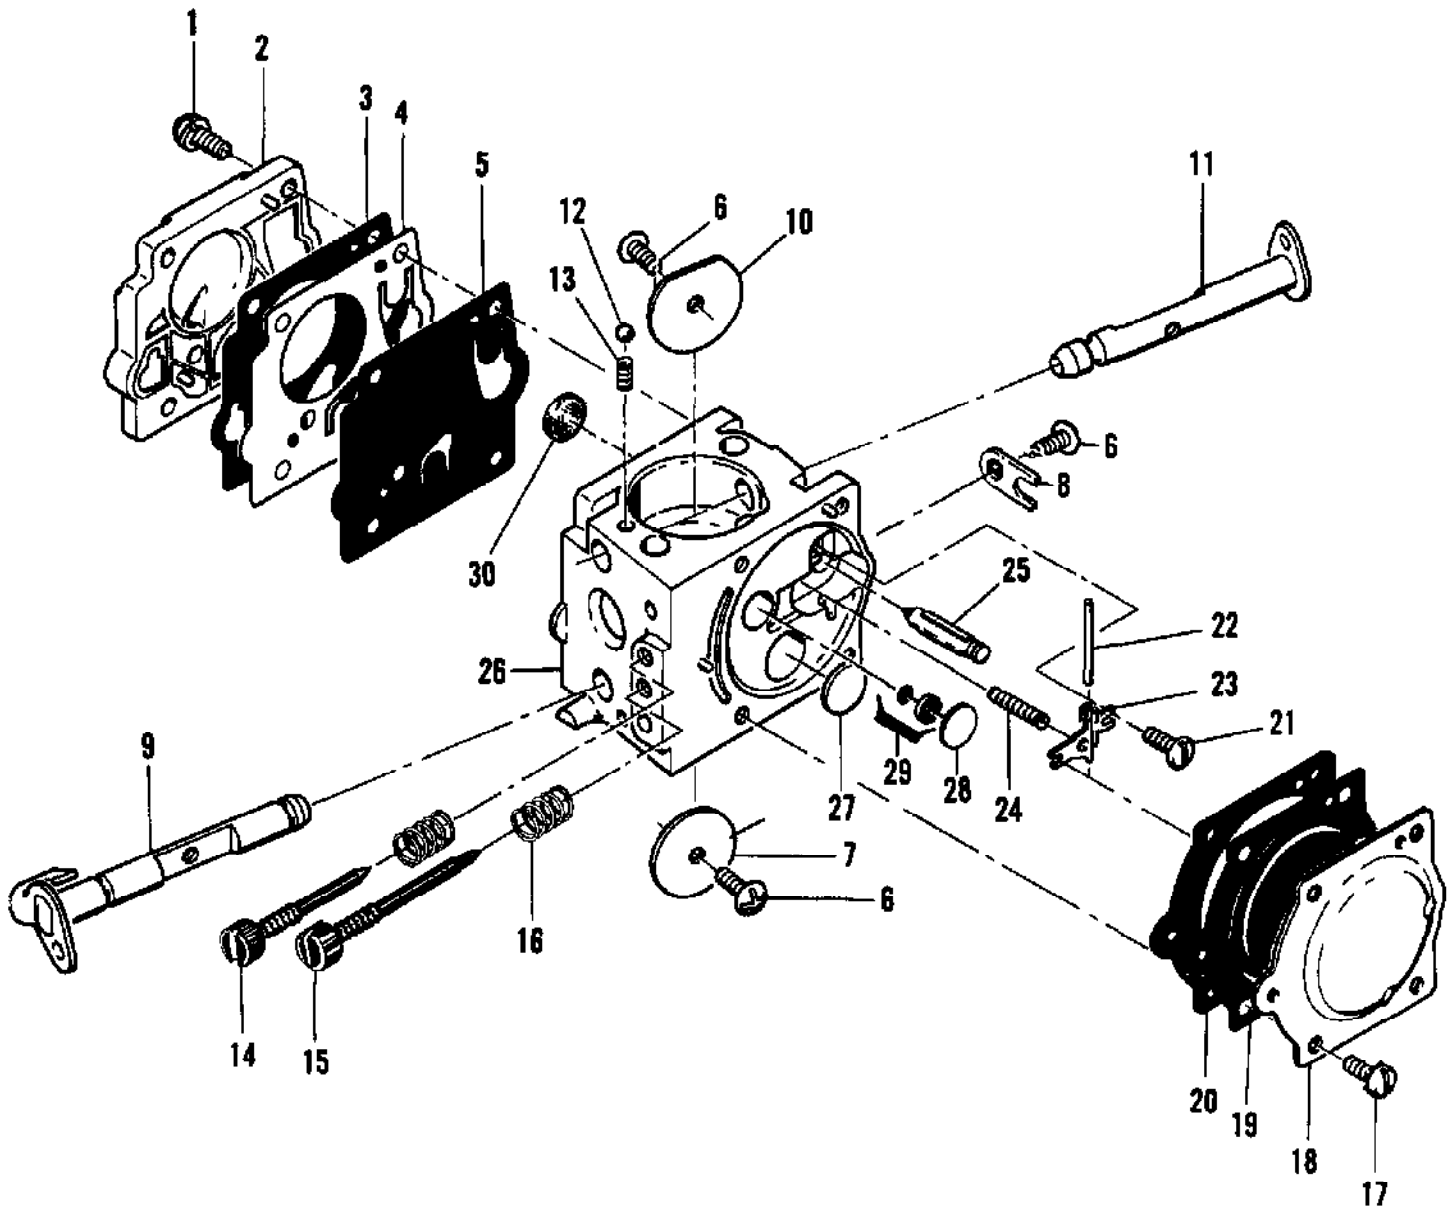

110631

110632

Ref #	Part Number	Qty	Description
110631	110631		Chain, Bar, and Sprocket Oil - 1qt. bottle
110632	110632		Chain, Bar, and Sprocket Oil - Case of 24 (1qt. Bottles)

A

B

C

D

Bar Guards

Ref #	Part Number	Qty	Description
1	69942	1	Carburetor Assy (McCulloch SDC 18)
1	67501	4	Screw - Pump cover
2	83760	1	Cover - Pump
3	67495	1	Gasket - Cover
4	67498	1	Diaphragm - Check valve
5	83114	1	Diaphragm - Fuel pump
6	47690	3	Screw - Plate
7	83762	1	Plate - Throttle
8	67489	1	Clip - Shaft
9	67486	1	Shaft Assy - Throttle
10	67490	1	Plate - Choke
11	67488	1	Shaft Assy - Choke
12	100302	1	Ball - Choke friction
13	67504	1	Spring - Choke friction
14	68104	1	Needle - High speed
15	68105	1	Needle - Idle
16	67502	2	Spring - Needle
17	70798	4	Screw - Diaphragm cover
18	83761	1	Cover - Diaphragm
19	67499	1	Diaphragm - Metering
20	67496	1	Gasket - Diaphragm
21	67500	1	Screw - Lever pin
22	67508	1	Pin - Lever
23	67509	1	Lever - Inlet
24	67503	1	Spring - Lever
25	67491	1	Valve - Needle
26	83759	1	Body Assy - Carburetor
27	71690	1	Plug - 3/8
28	69506	1	Plug - 5/16
29	83758	1	Kit - Valve & Seat Assy
30	67507	1	Screen - Fuel
	67482		Gasket Set
	83764		Repair Kit

Ref #	Part Number	Qty	Description
	83850	1	Clutch Guard Assy
1	102144	1	Screw - Bar adjusting
2	102067	1	Nut - Hex 10-24
3	110387	1	Washer - Wave
4	61705	1	Nut - Bar adjusting
5	110264	1	Washer - #10
6	67205	1	Retainer - Shield
7	63985	1	Shield - Dust
8	63986	1	Washer - Thrust
9	83651	1	Drum - Starter
10	110470	1	Rivet - Rope
11	62191A	1	Insert - Handle
12	62190A	1	Handle - Starter
13	69964	1	Rope - Starter
14	68626	1	Spring - Rewind
	83334	1	Spring - Rewind
15	63987	1	Shield - Starter spring
16	61635A	1	Bushing - Nyliner
17	67207	1	Guard - Clutch
	83569	1	Guard - Clutch