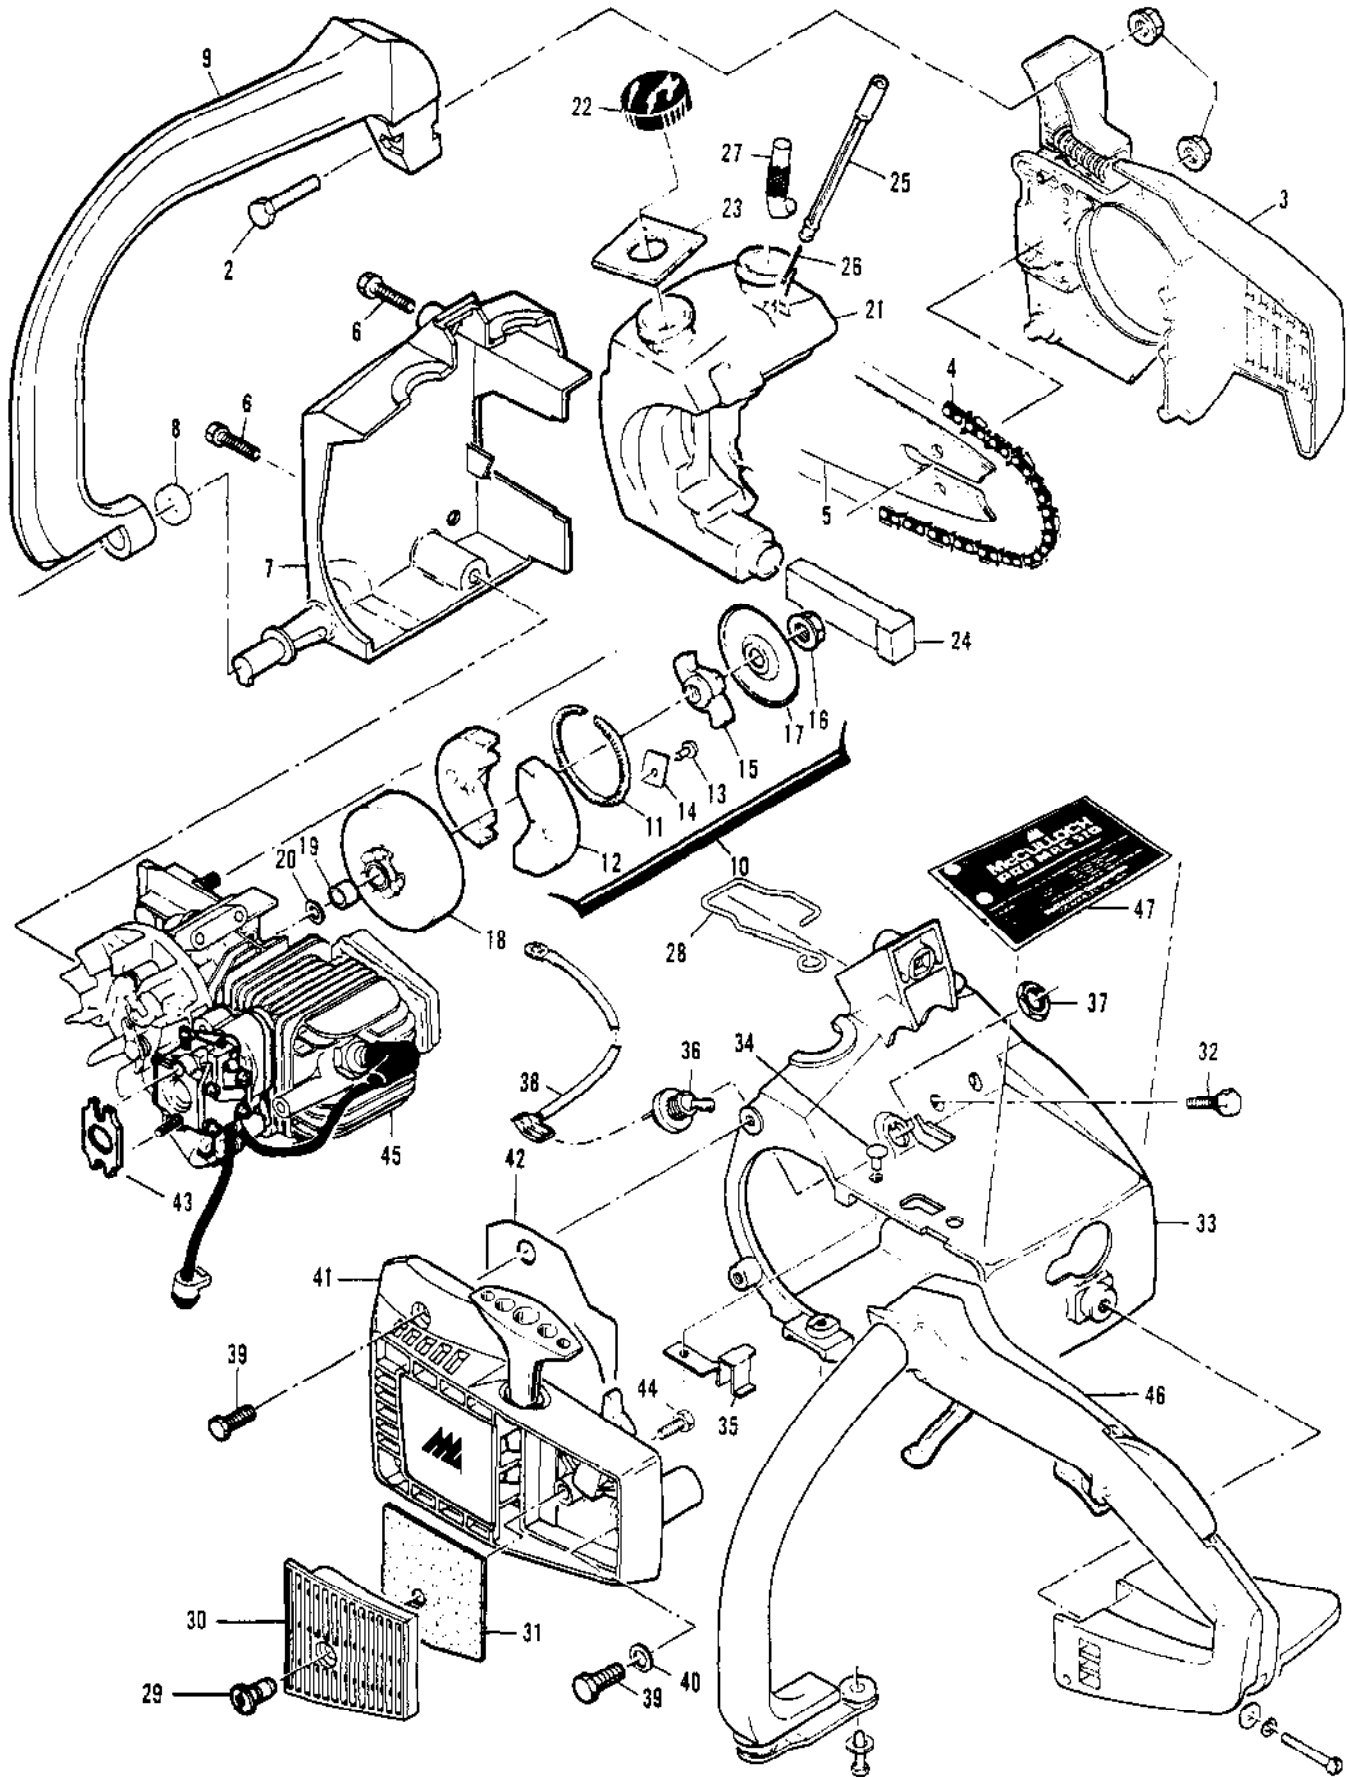

Ref #	Part Number	Qty	Description
1	110676	2	Nut-Hx 1/4-28
2	110972	1	Screw-Hx 1/4-28 x 3/4
3			CHAIN BRAKE ASY See "Chain Brake Assembly" illustration and parts list.
4		1	Chain Asy See Bar & Chain Combinations parts list.
5		1	Bar See Bar & Chain Combinations parts list.
6	110639	2	Screw-Hx hd 12-24 x 1
7	92863		Cover-Fuel & Oil tank
8	93194A	1	Washer-Rubber
9	92480	1	Lever-Handguard
10	213278	1	Clutch Kit
10	213277	1	Clutch Asy
11	93608	1	Spring Asy
12		2	Shoe-Clutch
13	110957	2	Rivet
14	85064	2	Plate
15	94247	1	Rotor
15	94247	1	Rotor Kit
16	94244	1	Nut-Clutch
17	94243	1	Plate-Dust
18	85504	1	Drum & Spkt Asy - .250P
19	67650	1	Bearing-Spkt
18	95197	1	Drum/Spkt/Brng Asy - .375P
19	91222	1	Kit-Needle brng
20	67303	1	Washer-Sprocket
21	91454A	1	Tank Kit-Fuel & Oil
22	91283	2	Cap-Fuel & Oil (unvented)
23	91148	1	Seal-Fuel vent
24	84956	1	Pickup-Fuel
25	83900A	1	Piston-Pulse Oiler
26	83946	1	Spring-Piston
27	85557	1	Body-Oiler
28	93295	1	Rod-Oiler
29	89070	1	Nut-Air cleaner cover
30	89069	1	Cover-Air cleaner
31	92410	1	Filter-Air
32	110953	3	Screw-Hx hd 12-24 x 5/8
33	89051B	1	Shroud
33	213822	1	Shroud/Latch Asy
34	111007	1	Rivet
35	93912	1	Spring-Throttle latch
36	92649	1	Kit-Ignition switch
37	104810	1	Nut-Hx 15/32-32
38	69344	1	Wire Asy-Ignition
39	110953	3	Screw-Hx hd 12-24 x 5/8
40	110882	1	Washer
41			Starter Asy See "Starter Assembly" illustration and parts list.
42	93236	1	Deflector-Air
43	94142	1	Gasket-Starter housing
44	102762	1	Screw-Hx hd 10-24 x 1/2
45			Powerhead Asy See "Powerhead Assembly" illustration and parts list.