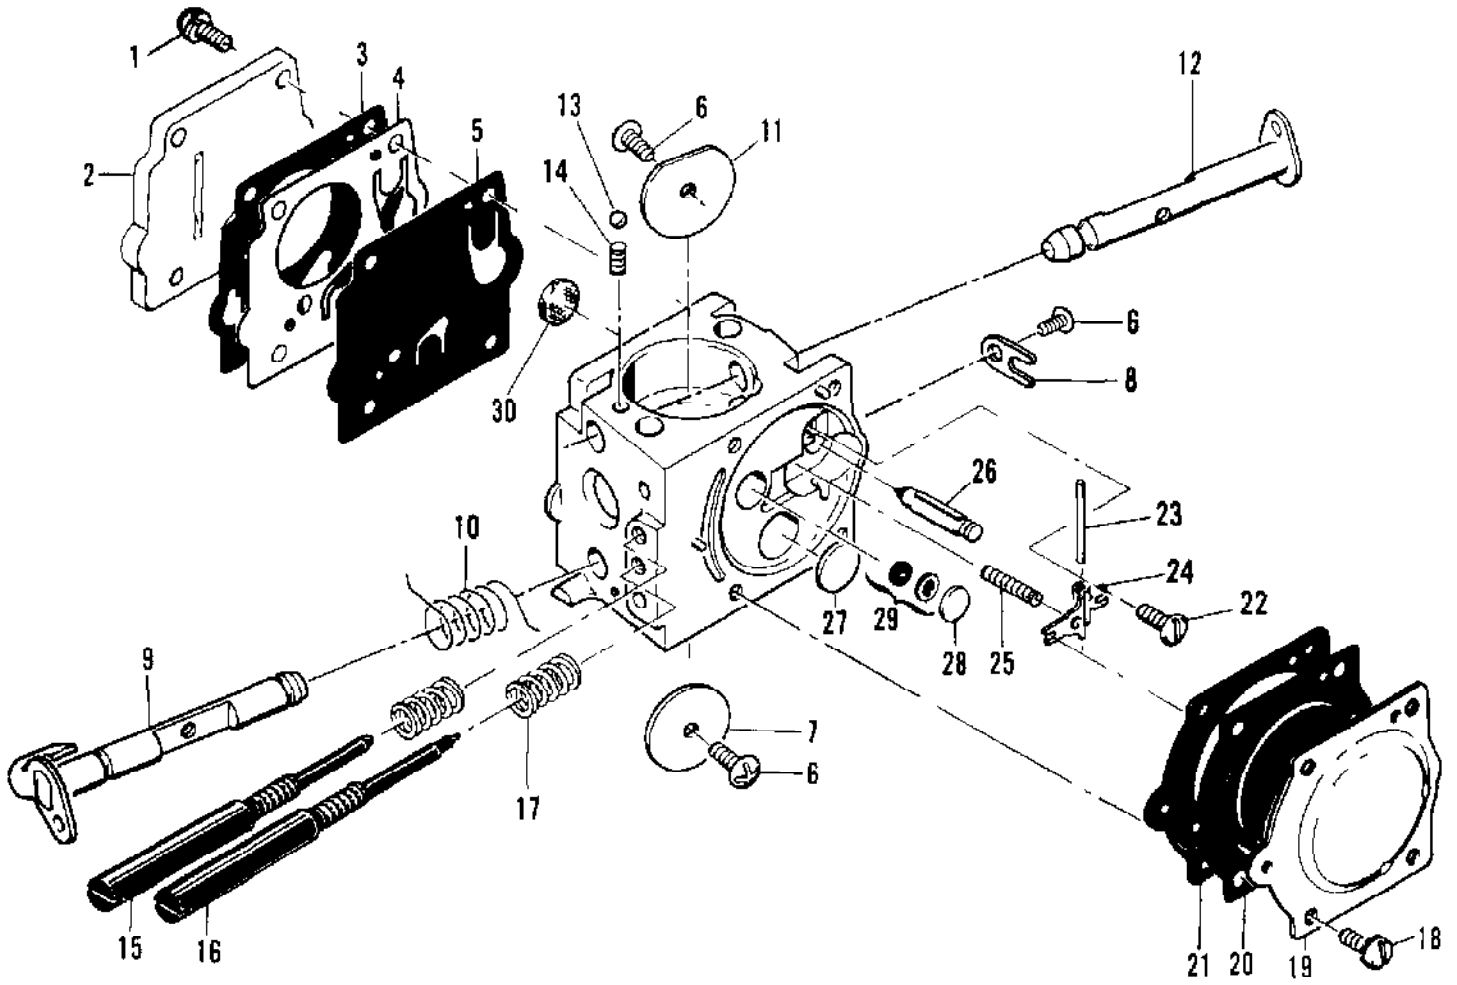

Ref #	Part Number	Qty	Description
	85916	1	Carburetor Asy - HS 111A
1	52933	4	Screw - Pump cover
2	66628	1	Cover - Pump
3	66629	1	Gasket - Cover
4	66630	1	Diaphragm - Fuel pump
5	48780	1	Screw - Clip retainer
6	66646	1	Clip - Throttle shaft
7	48780	1	Screw - Plate
8	51720	1	Plate - Throttle
9	83546	1	Shaft Asy - Throttle
10	67136	1	Spring - Throttle return
11	65856	1	Plate - Choke
12	83725	1	Shaft Asy - Choke
13	100071	1	Ball - Choke friction
14	52930	1	Spring - Choke friction
15	86169	1	Needle - High speed
16	52936	1	Spring - High Speed needle
17	86170	1	Needle - Idle
18	67133	1	Spring - Idle needle
19	51721	4	Screw - Diaphragm cover
20	83724	1	Cover - Diaphragm
21	66632	1	Diaphragm - Metering
22	66633	1	Gasket - Diaphragm
23	83479	1	Screw - Lever pin
24	66636	1	Pin - Lever
25	66638	1	Lever - Metering
26	66404	1	Spring - Lever
27	66637	1	Valve - Needle
28	66623	1	Screen - Fuel inlet
29	83729	1	Check Valve - Nozzle
30	66622	1	Plug - Welch

Ref #	Part Number	Qty	Description
	92988		CHAIN BRAKE Asy
1	102500	1	Screw - Pan hd 10-24 x 1/2
2	91273	1	Washer - Special
3	93076	1	Lever Asy
4	93077	1	Pin Asy - Roller
5	93085	1	Spring - Brake
6	93083	1	Latch
7	93669	1	Pivot - Latch
8	93081	1	Band - Brake
9	93082	1	Pin - Band Anchor
10	92987	1	Housing Asy - Brake
11	110527	1	Screw - Fil hd 10-24 x 2-3/4
12	110264	1	Washer - #10
13	61705	1	Nut - Bar adjusting
14	100002	1	Washer - #10
15	102067	1	Nut - Hx 10-24
16	91246	1	Pin - Lever pivot
17	91245	1	Washer - Thrust