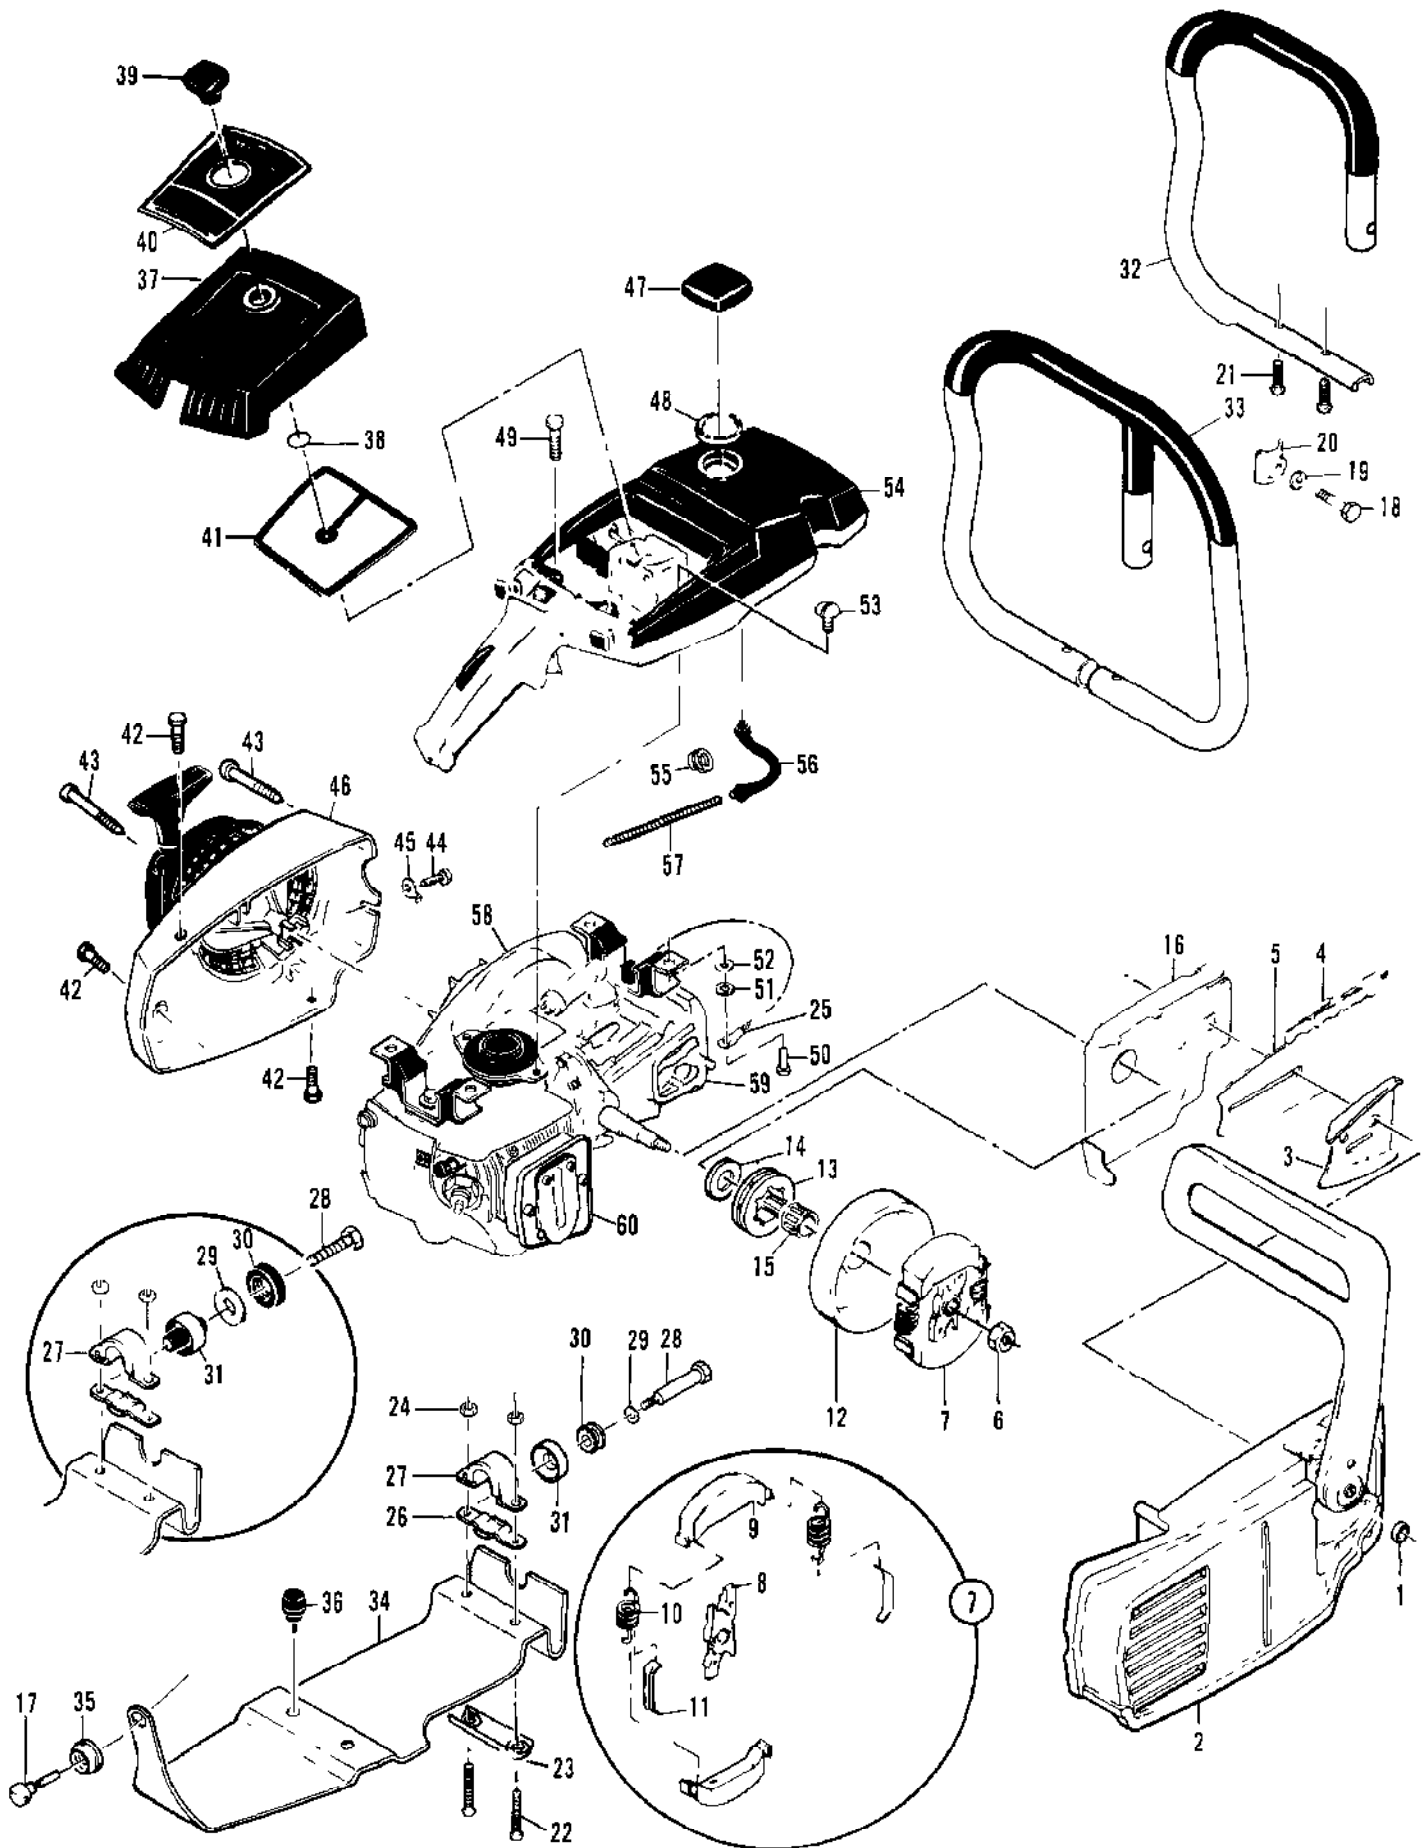

Ref #	Part Number	Qty	Description
1	110961	2	Nut - Hx 5/16-24
2			CHAIN BRAKE See "Chain Brake Assembly" illustration and parts list.
3	64325	1	Plate - Bar protector
4		1	Chain Asy
5		1	Bar Asy
6	86113	1	Nut - Hx 3/8-24 (L.H.)
7	87675	1	Clutch Asy
8	89438	1	Rotor - Clutch
9	67233	1	Kit - Clutch shoe
10	83223	2	Spring - Clutch
11	64583	2	Retainer - Clutch spring
12	95166	1	Kit - Drum & Sprocket 7 T .375P
13	86145	1	Sprocket
14	86958	1	Washer - Sprocket
15	110971	1	Bearing - Sprocket
16	84978A	1	Shield - Sawdust
17	93037	1	Screw - Frame Brace
18	102130	1	Screw - Hx 1/4-20 x 1-1/2
19	100153	1	Lockwasher - 1/4
20	63484	1	Clamp - Frame
21	104395	2	Screw - Pan 10-24 x 5/8
22	103353	2	Screw - Hx hd 10-24 x 1-1/2
23	93736	1	Clamp - Frame
24	101191	2	Nut - Hx Lock 10-24 x 5/8
25	83828A	1	Wire Asy - Ground
26	92701	1	Clamp - Bottom
27	92700	1	Clamp - Top
27	93932	1	Clamp - Top
28	93096	1	Screw - Shoulder
29	94114	1	Washer - 1/4
30	92703	1	Hub - Mount
31	92704	1	Mount
28	110679	1	Screw - Hx hd 1/4-20 x 2
29	110845	1	Washer - Plain
30	84661	1	Grommet
31	85898	1	Mount
32	92698	1	Frame & Grip Asy
33	92707	1	Frame & Grip Asy
34	92696	1	Brace - Frame
35	93032	1	Grommet - Frame Brace
36	89403	2	Bumper - Lower
37	85850A	1	Cover Asy - Air cleaner
38	110565	1	Ring - Retaining
39	68529	1	Knob - Cover
40	93170	1	Nameplate
41	85387	1	Filter - Air
42	110741	3	Screw - Pan hd 10-24 x 1/2
43	87871	3	Screw - Special
44	102762	1	Screw - Hx hd 10-24 x 1/2
45	69890	1	Lockplate
46			Fan Housing & Starter Asy See "Fan Housing & Starter Asys." illustration and parts list.
47	89322	1	Cap Asy - Fuel