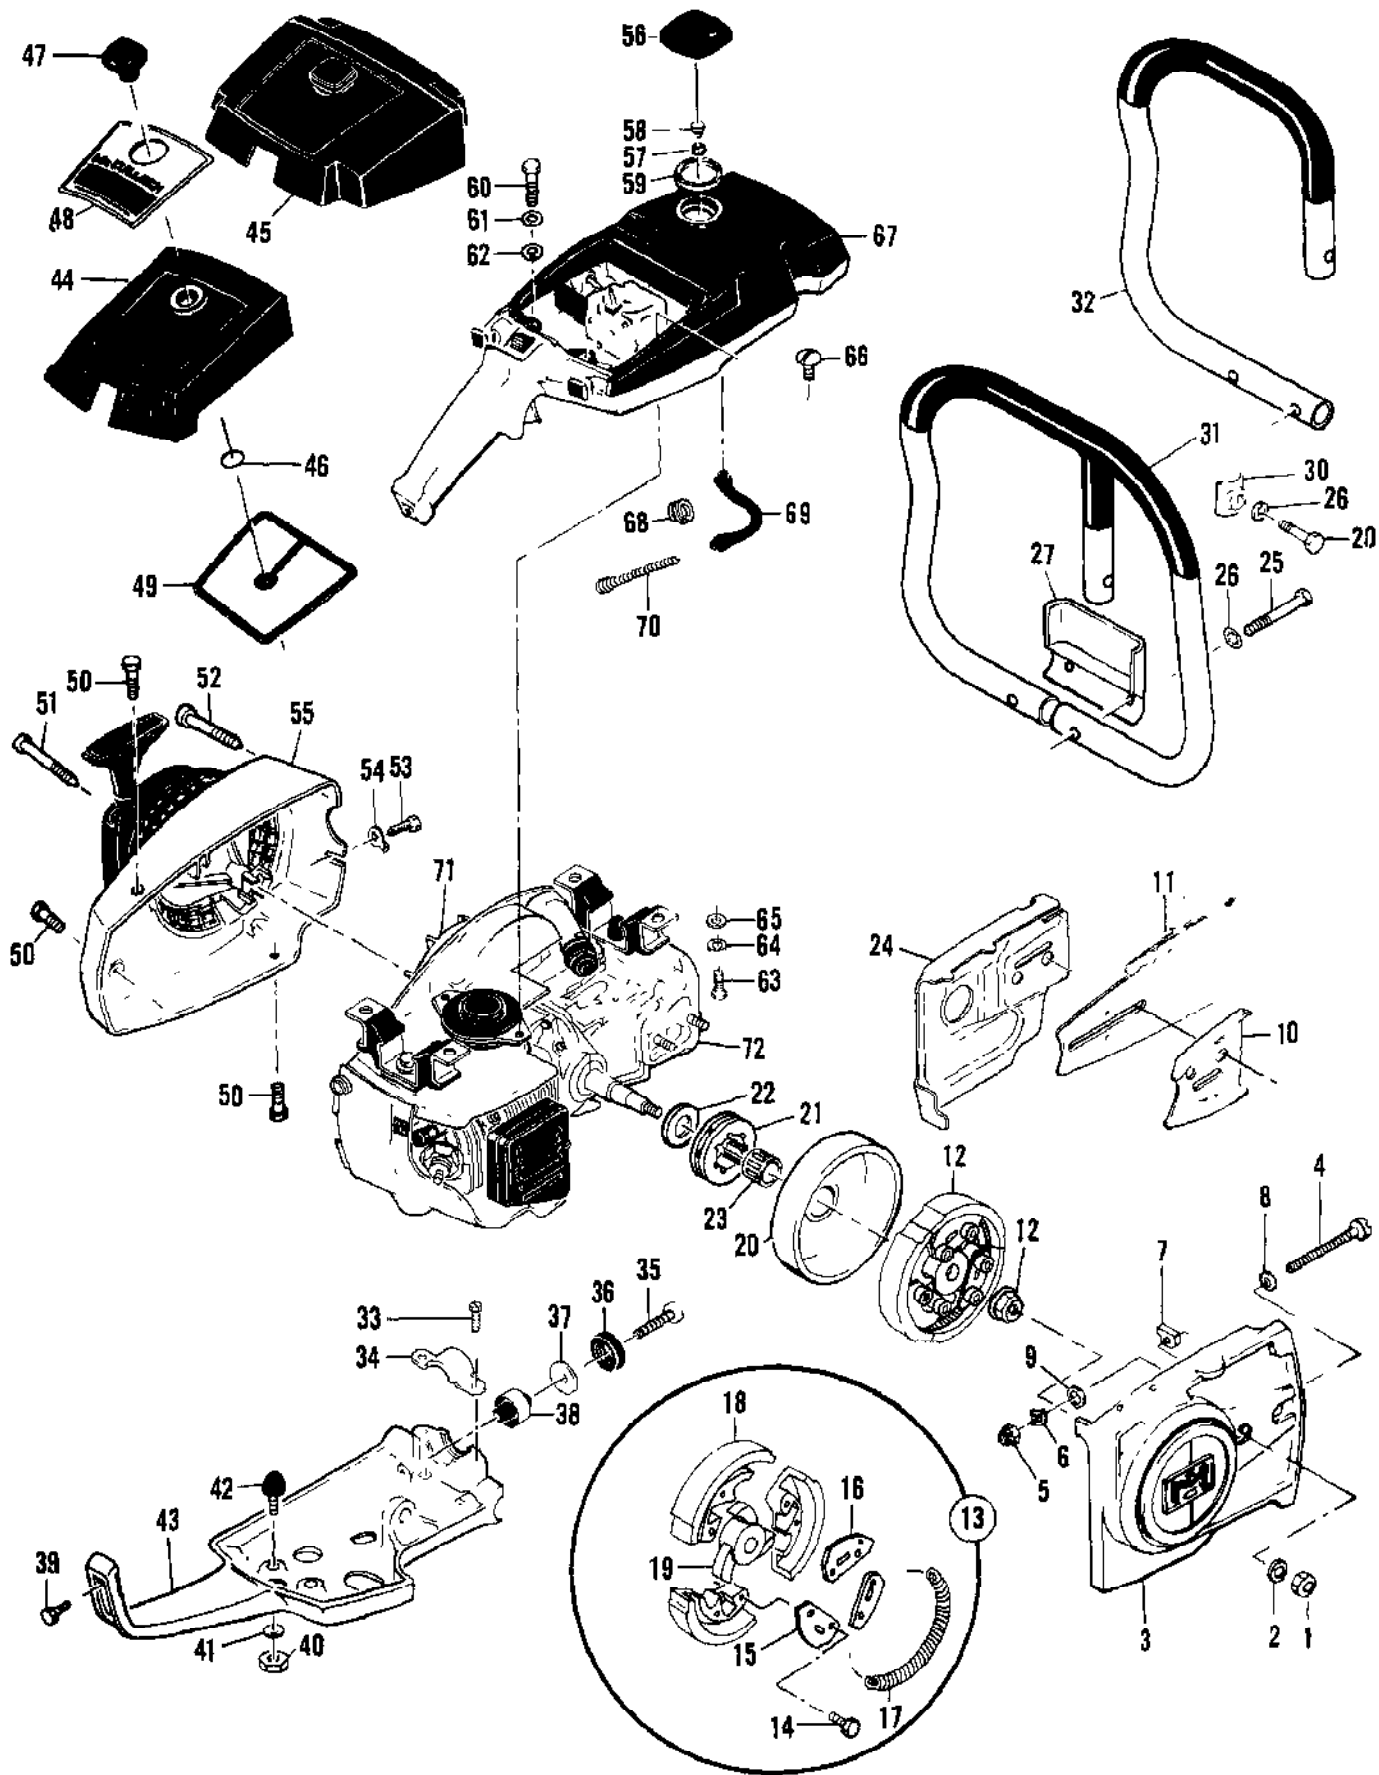

Ref #	Part Number	Qty	Description
1	110454	2	Nut - Hex 5/16-24
2	100440	2	Washer - 5/16
3	84530	1	Clutch Guard Assy
4	102144	1	Screw - Bar adjusting
5	102067	1	Nut - Hex 10-24
6	110387	1	Washer - Wavey
7	100002	1	Washer - #10
8	61705	1	Nut - Bar adjusting
9	110264	1	Washer - 3/16
10	64325	1	Plate - Bar protector
11		1	Bar & Chain Assy
12	110594	1	Nut - Hex 3/8-24 (R.H.)
	86113	1	Nut - Hex 3/8-24 (L.H.)
13	86464	1	Clutch Assy
14	110850	6	Screw - Hex hd 8-32 x 1/2
15	85363	2	Plate - Retainer
16	86409	1	Plate Assy - Retainer
17	86079	1	Spring - Clutch
18	86465	3	Shoe - Clutch
19	85397	1	Rotor - Clutch
20	86394		Drum - Clutch
21	86344		Sprocket (7-T .375) See models 600435B, C, D, J, S. Part numbers which have changed since the previous printing of the illustrated parts list covering these saws, are indicated by a dash (-) preceding the new part number.
	86144		Sprocket (7-T .404) See model 600435A. Part numbers which have changed since the previous printing of the illustrated parts list covering these saws, are indicated by a dash (-) preceding the new part number.
22	86395	1	Washer - Sprocket
23	110330	1	Bearing - Sprocket
24	84978	1	Shield - Sawdust
25	102433	2	Screw - Hex hd 10-24 x 1-5/8
26	101194	2	Lockwasher - #10
27	84798	1	Clamp - Frame
28	102130	1	Screw - Hex hd 1/4-20 x 1-1/2
29	100153	1	Lockwasher - 1/4
30	63484	1	Clamp - Frame
31	84571	1	Frame & Grip Assy See models 600435C, D, A
32	87733	1	Frame & Grip Assy See models 600435B, J, S. Part numbers which have changed since the previous printing of the illustrated parts list covering these saws, are indicated by a dash (-) preceding the new part number.
33	104950	2	Screw - Hex hd 10-24 x 5/8 (SEMS)
34	83819	1	Clamp - Lower mount
35	110679	1	Screw - Hex hd 1/4-20 x 2
36	84661	1	Grommet
37	110845	1	Washer - 1/4
38	85898	1	Mount - Lower
39	101977	1	Screw - Fil hd 1/4-20 x 3/4
40	105367	2	Nut - Hex 10-24