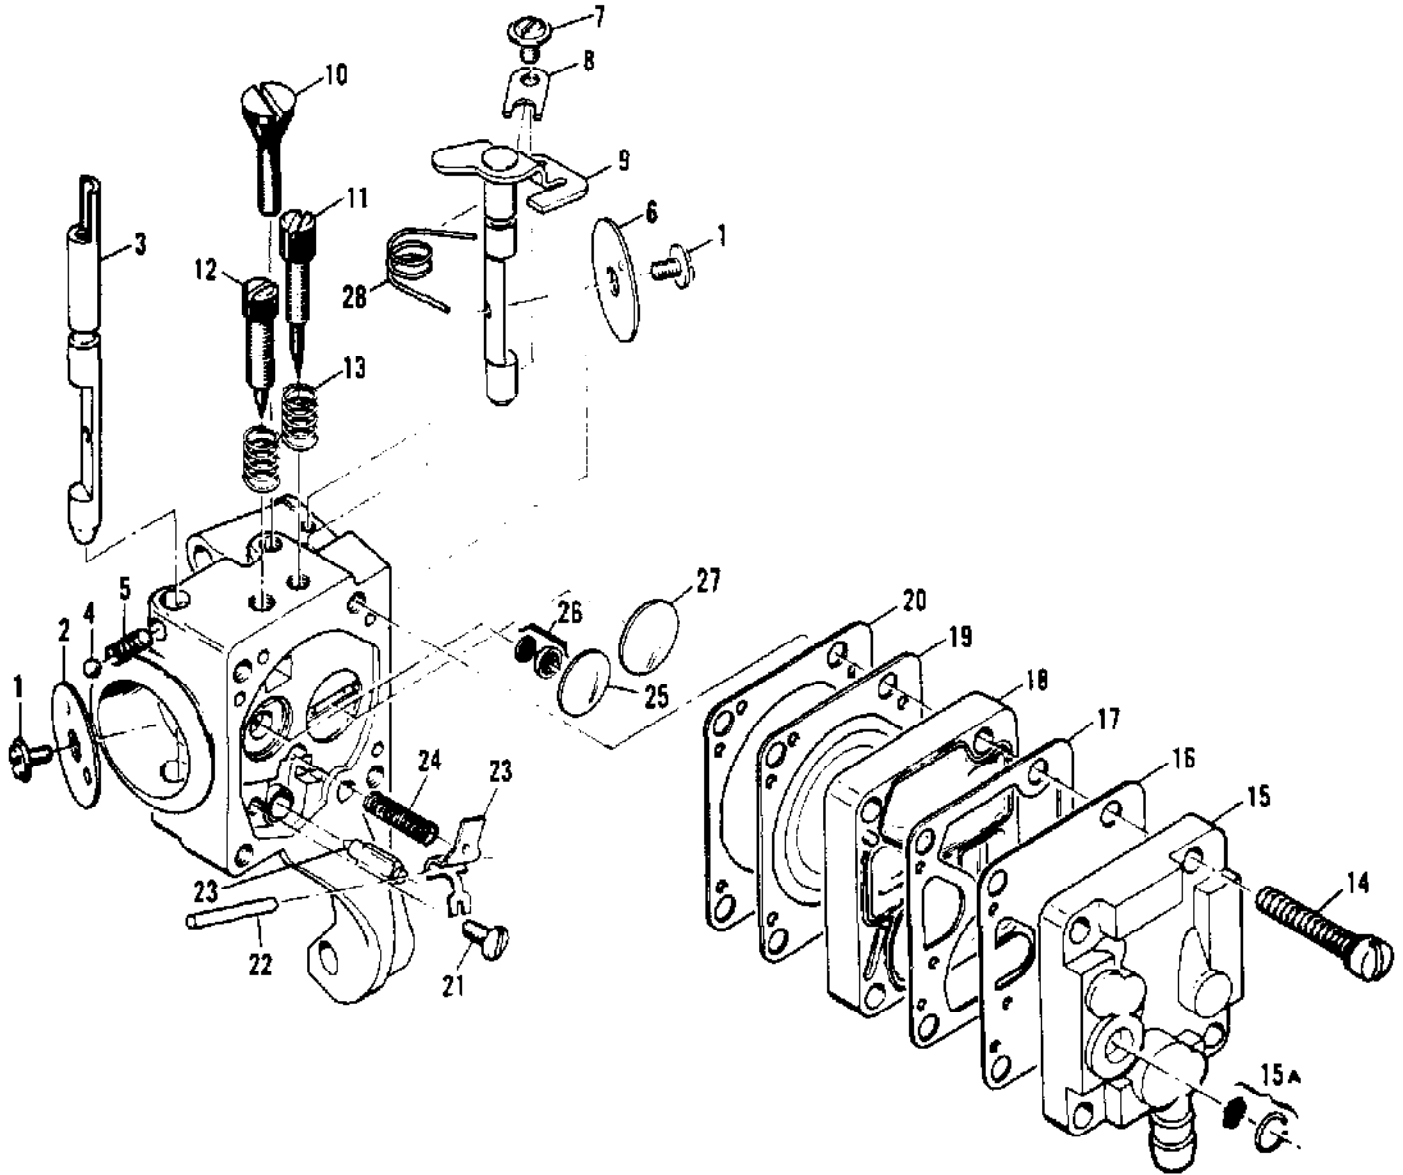

Ref #	Part Number	Qty	Description
	90918	1	Carburetor Asy
1	83755	2	Screw-Plate
2	68556	1	Plate-Choke
3	85033	1	Shaft-Choke
4	100302	1	Ball-Choke friction
5	67504	1	Spring-Choke friction
6	68553	1	Plate - Throttle
7	70798	1	Screw-Clip
8	68554	1	Clip-Throttle shaft
9	90471	1	Shaft Asy - Throttle
10	68566	1	Screw-Idle speed
11	86446	1	Needle-Idle
12	86447	1	Needle-High speed
13	67502	2	Spring-Needle
14	68564	4	Screw Asy-Body
15	91347	1	Cover Asy-Pump
15A	85629	1	Kit-Vent screen
16	68563	1	Diaphragm-Fuel pump
17	85035	1	Gasket-Pump diaphragm
18	85030	1	Body-Fuel pump
19	85036	1	Diaphragm-Metering
20	85034	1	Gasket-Diaphragm
21	67500	1	Screw-Lever pin
22	67508	1	Pin-Lever
23	85059	1	Kit-Needle & lever
24	68567	1	Spring-Lever
25	68559	1	Plug-Welsh 7/16
26	83758	1	Kit-Check valve
27	68560	1	Plug-Welsh 1/2
28	89785		Spring - Throttle return
	86463		Repair Kit

Ref #	Part Number	Qty	Description
	90570B		CHAIN BRAKE Asy
1	102762	1	Screw-Hx hd 10-24 x 1/2
2	101194	1	Washer-Lock #10
3	110712	1	Washer
4	90580	1	Band & Lever
5	90587A	1	Spring-Brake Actuator
6	90588	1	Guide-Spring
7	90967	1	Washer-Actuating Lever
8	90571C	1	Kit-Housing/Spring
9	103047	1	Pin
10	100001	1	Washer
11	110946	1	Screw Drive-6 x 5/16
12	110955	1	Screw-Set 8-32 x 1/2
13	90658	1	Screw-Adjusting
14	110907	1	Ring-Retaining
15	84929	1	Nut-Bar adjusting
16	90576A	1	Lever-Actuator
17	110913	1	Fastener-Springtip