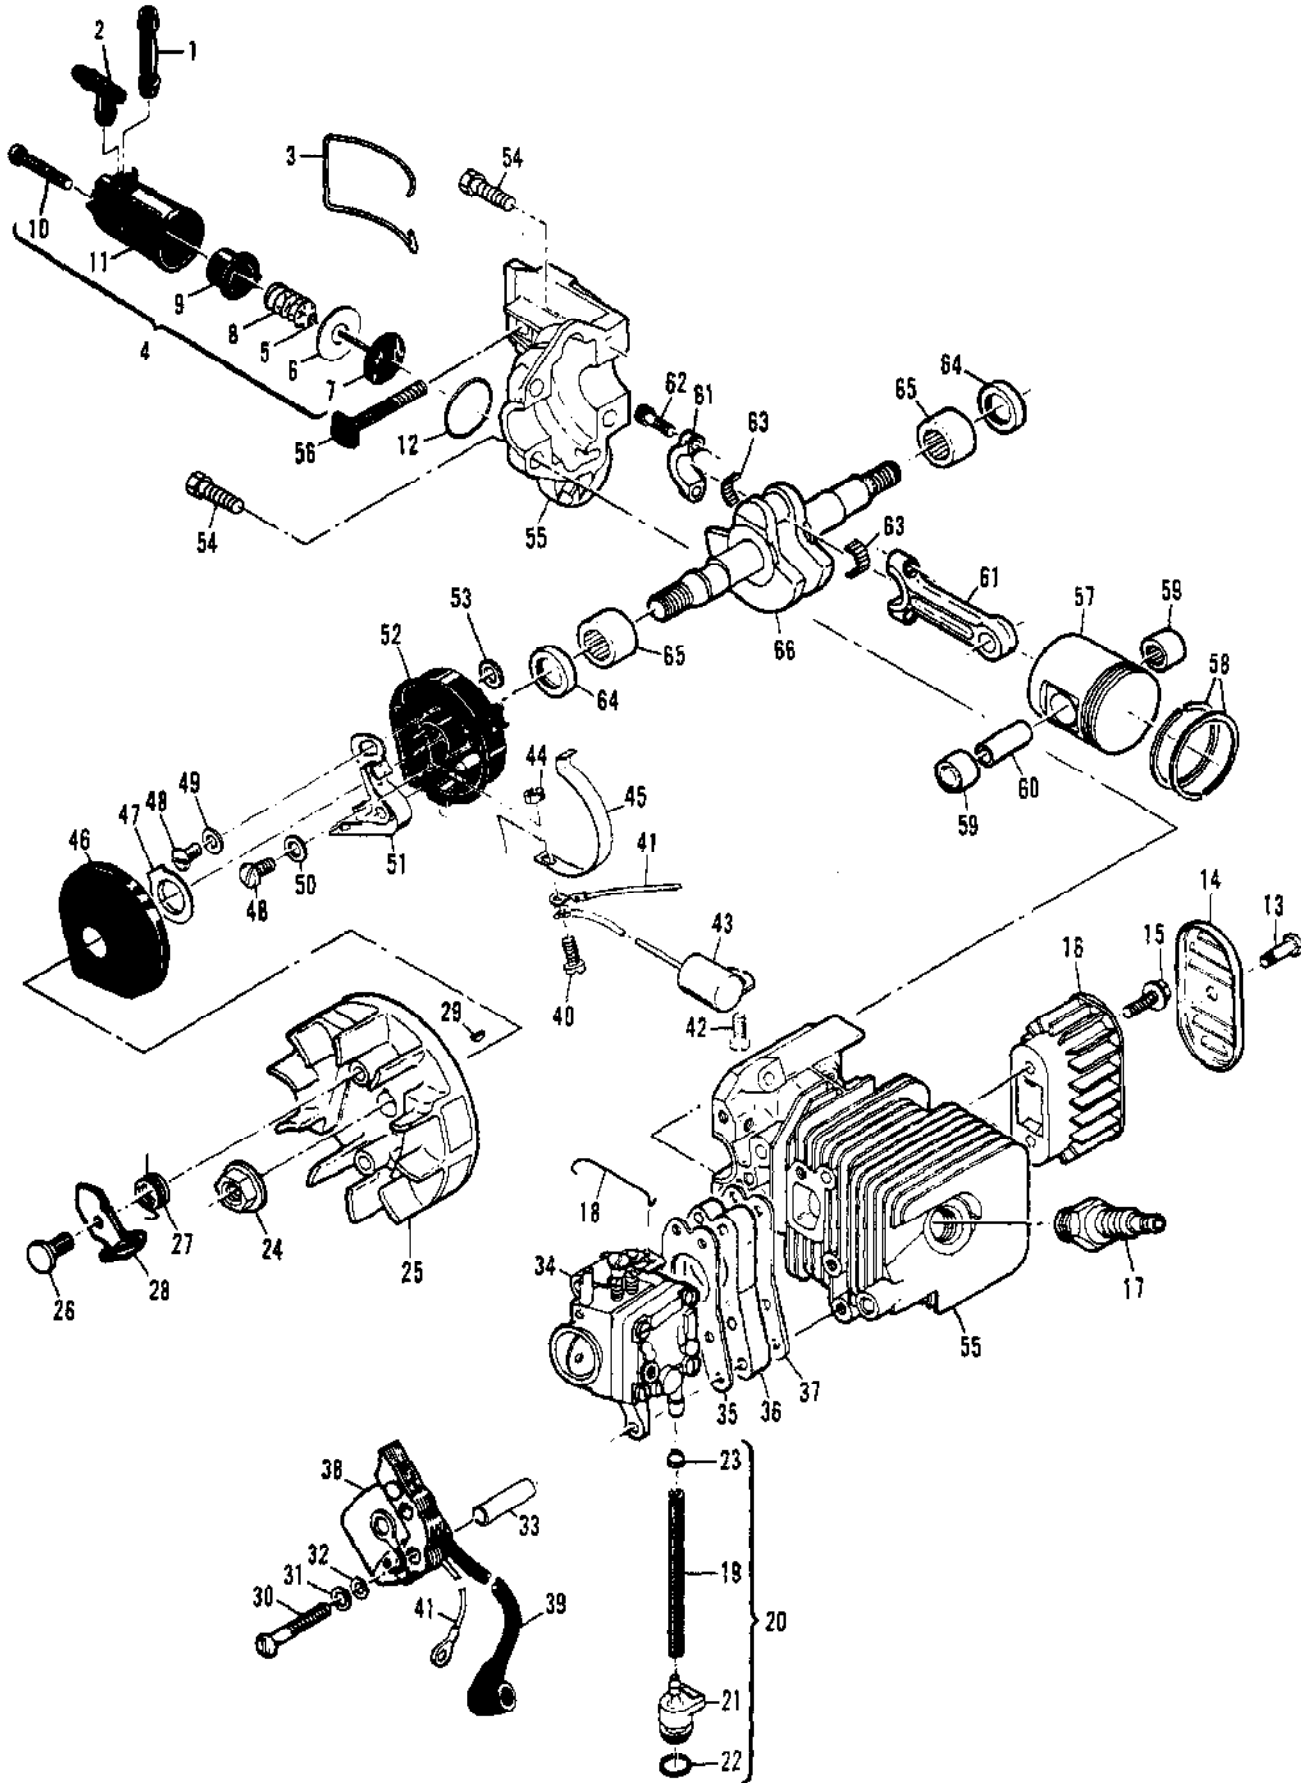

Ref #	Part Number	Qty	Description
1	83898	1	Connector-Outlet
2	84613	1	Connector-Pump
3	83896	1	Ball-Mounting
4	83886	1	Pump Asy-Oiler
5	105603	1	"O" Ring
6	85769	1	Ring-Pump piston
7	92204	1	Piston Asy-Pump
8	83891	1	Spring- Pump
9	83890	1	Sleeve-Pump
10	110651	1	Screw-Adjustment
11	83887	1	Body Asy-Pump
12	110653	1	"O" Ring
13	110674	1	Screw-Hx hd 10-24 x 1/2
14	89684	1	Cover-Muffler
15	110928	1	Screw-Hx hd 10-24 x 1/2
16	89682	1	Body- Muffler
17	63097	1	Spark Plug
18	89274	1	Rod - Throttle
19	89059	1	Hose-Fuel
20	90661	1	Kit-Fuel Hose
19	90659	1	Hose-Fuel
21	90660	1	Adaptor-Fuel hose
22	110908	1	"O" Ring
23	87826	1	Clamp
24	110970	1	Nut-Hx 5/16-24
24	110931	1	Nut-Hx 3/8-24
25	91961	1	Flywheel & Pawl Asy
26	68796	2	Pin-Pawl
27	92898	2	Spring-Pawl
28	91872	2	Pawl-Starter
25	69806	1	Flywheel & Pawl Asy
26	68796	2	Pin-Pawl
27	67814	2	Spring-Pawl
28	69103	2	Pawl-Starter
29	102164	1	Key-Woodruff
29	100106	1	Key-Woodruff
30	110586	3	Screw-Pan hd 8-32 x 1-3/4
31	105976	3	Washer-#8
32	67177	3	Washer-Insulating
33	68198	3	Tube-Insulating
34			Carburetor Asy See "Carburetor Assembly" illustration and parts list.
35	68197	1	Gasket-Carburetor
36	90713	1	Insulator-Carburetor
37	90714	1	Gasket-Insulator
38	84957	1	Coil & Lamination Asy
39	50120	1	Wire Asy-Spark plug
40	110364	1	Screw-Pan hd 6-32 x 5/8
41	69344	1	Wire Asy-Coil
42	110041	1	Screw-Pan hd 8-32 x 1/2 s/t
43	85358	1	Condenser
44	100035	1	Nut-Hx 6-32
45	84502	1	Connector-Stop switch
46	67841	1	Cover-Breaker box
47	69323	1	Seal-Breaker box