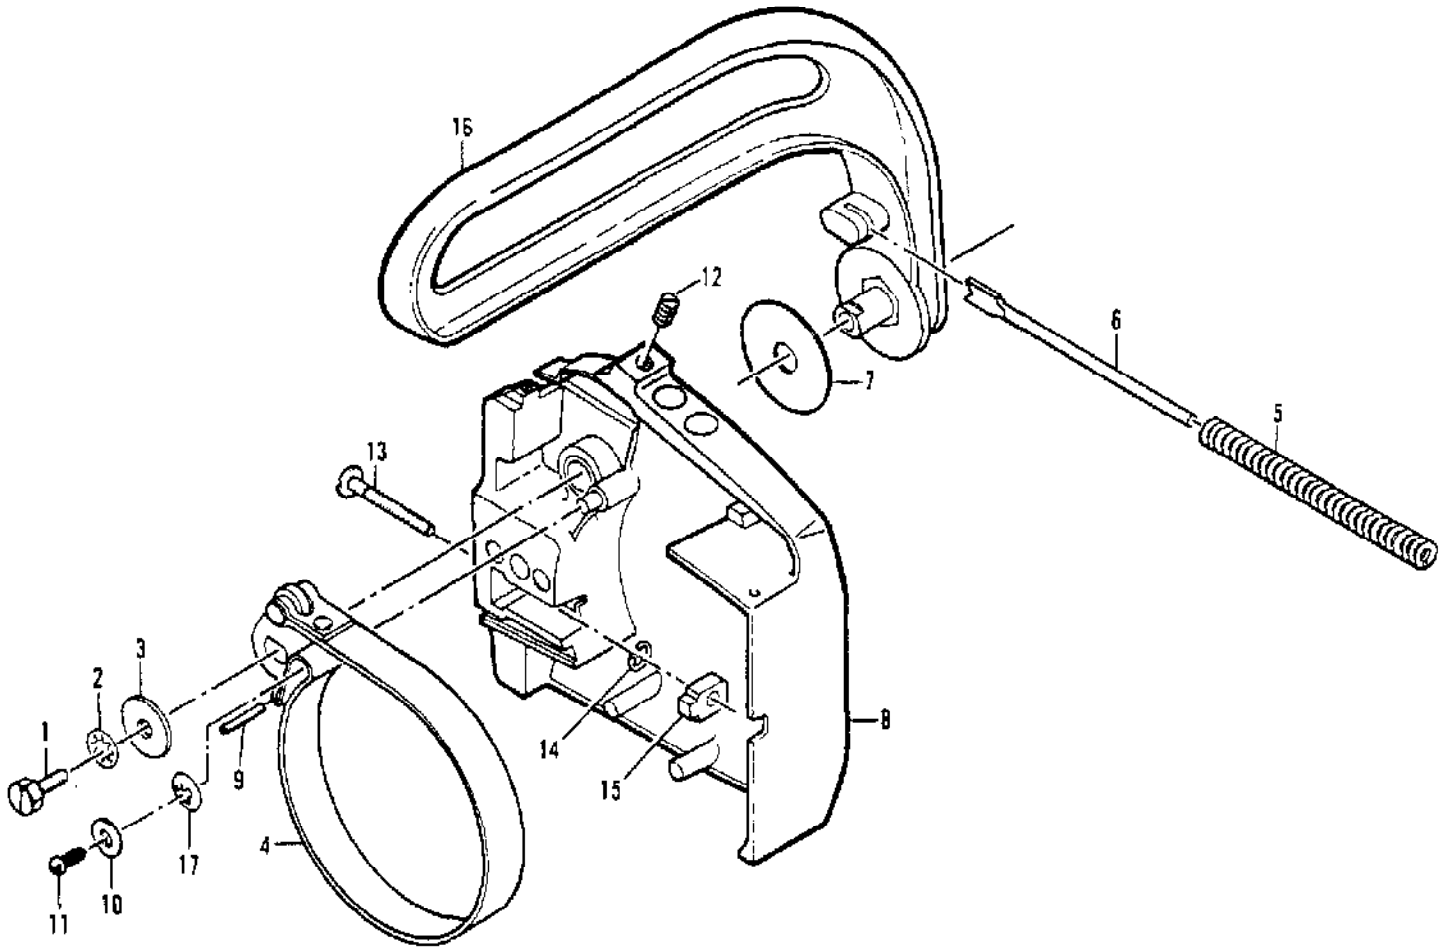

Ref #	Part Number	Qty	Description
	90918	1	Carburetor Asy
1	83755	2	Screw-Plate
2	68556	1	Plate-Choke
3	85033	1	Shaft-Choke
4	100302	1	Ball-Choke friction
5	67504	1	Spring-Choke friction
6	68553	1	Plate - Throttle
7	70798	1	Screw-Clip
8	68554	1	Clip-Throttle shaft
9	90471	1	Shaft Asy - Throttle
10	68566	1	Screw-Idle speed
11	86446	1	Needle-Idle
12	86447	1	Needle-High speed
13	67502	2	Spring-Needle
14	68564	4	Screw Asy-Body
15	91347	1	Cover Asy-Pump
15A	85629	1	Kit-Vent screen
16	68563	1	Diaphragm-Fuel pump
17	85035	1	Gasket-Pump diaphragm
18	85030	1	Body-Fuel pump
19	85036	1	Diaphragm-Metering
20	85034	1	Gasket-Diaphragm
21	67500	1	Screw-Lever pin
22	67508	1	Pin-Lever
23	85059	1	Kit-Needle & lever
24	68567	1	Spring-Lever
25	68559	1	Plug-Welsh 7/16
26	83758	1	Kit-Check valve
27	68560	1	Plug-Welsh 1/2
28	89785		Spring - Throttle return
	86463		Repair Kit

Ref #	Part Number	Qty	Description
	90570B		CHAIN BRAKE Asy
1	102762	1	Screw-Hx hd 10-24 x 1/2
2	101194	1	Washer-Lock #10
3	110712	1	Washer
4	90580	1	Band & Lever
5	90587A	1	Spring-Brake Actuator
6	90588	1	Guide-Spring
7	90967	1	Washer-Actuating Lever
8	90571C	1	Kit-Housing/Spring
9	103047	1	Pin
10	100001	1	Washer
11	110946	1	Screw Drive-6 x 5/16
12	110955	1	Screw-Set 8-32 x 1/2
13	90658	1	Screw-Adjusting
14	110907	1	Ring-Retaining
15	84929	1	Nut-Bar adjusting
16	90576A	1	Lever-Actuator
17	110913	1	Fastener-Springtip