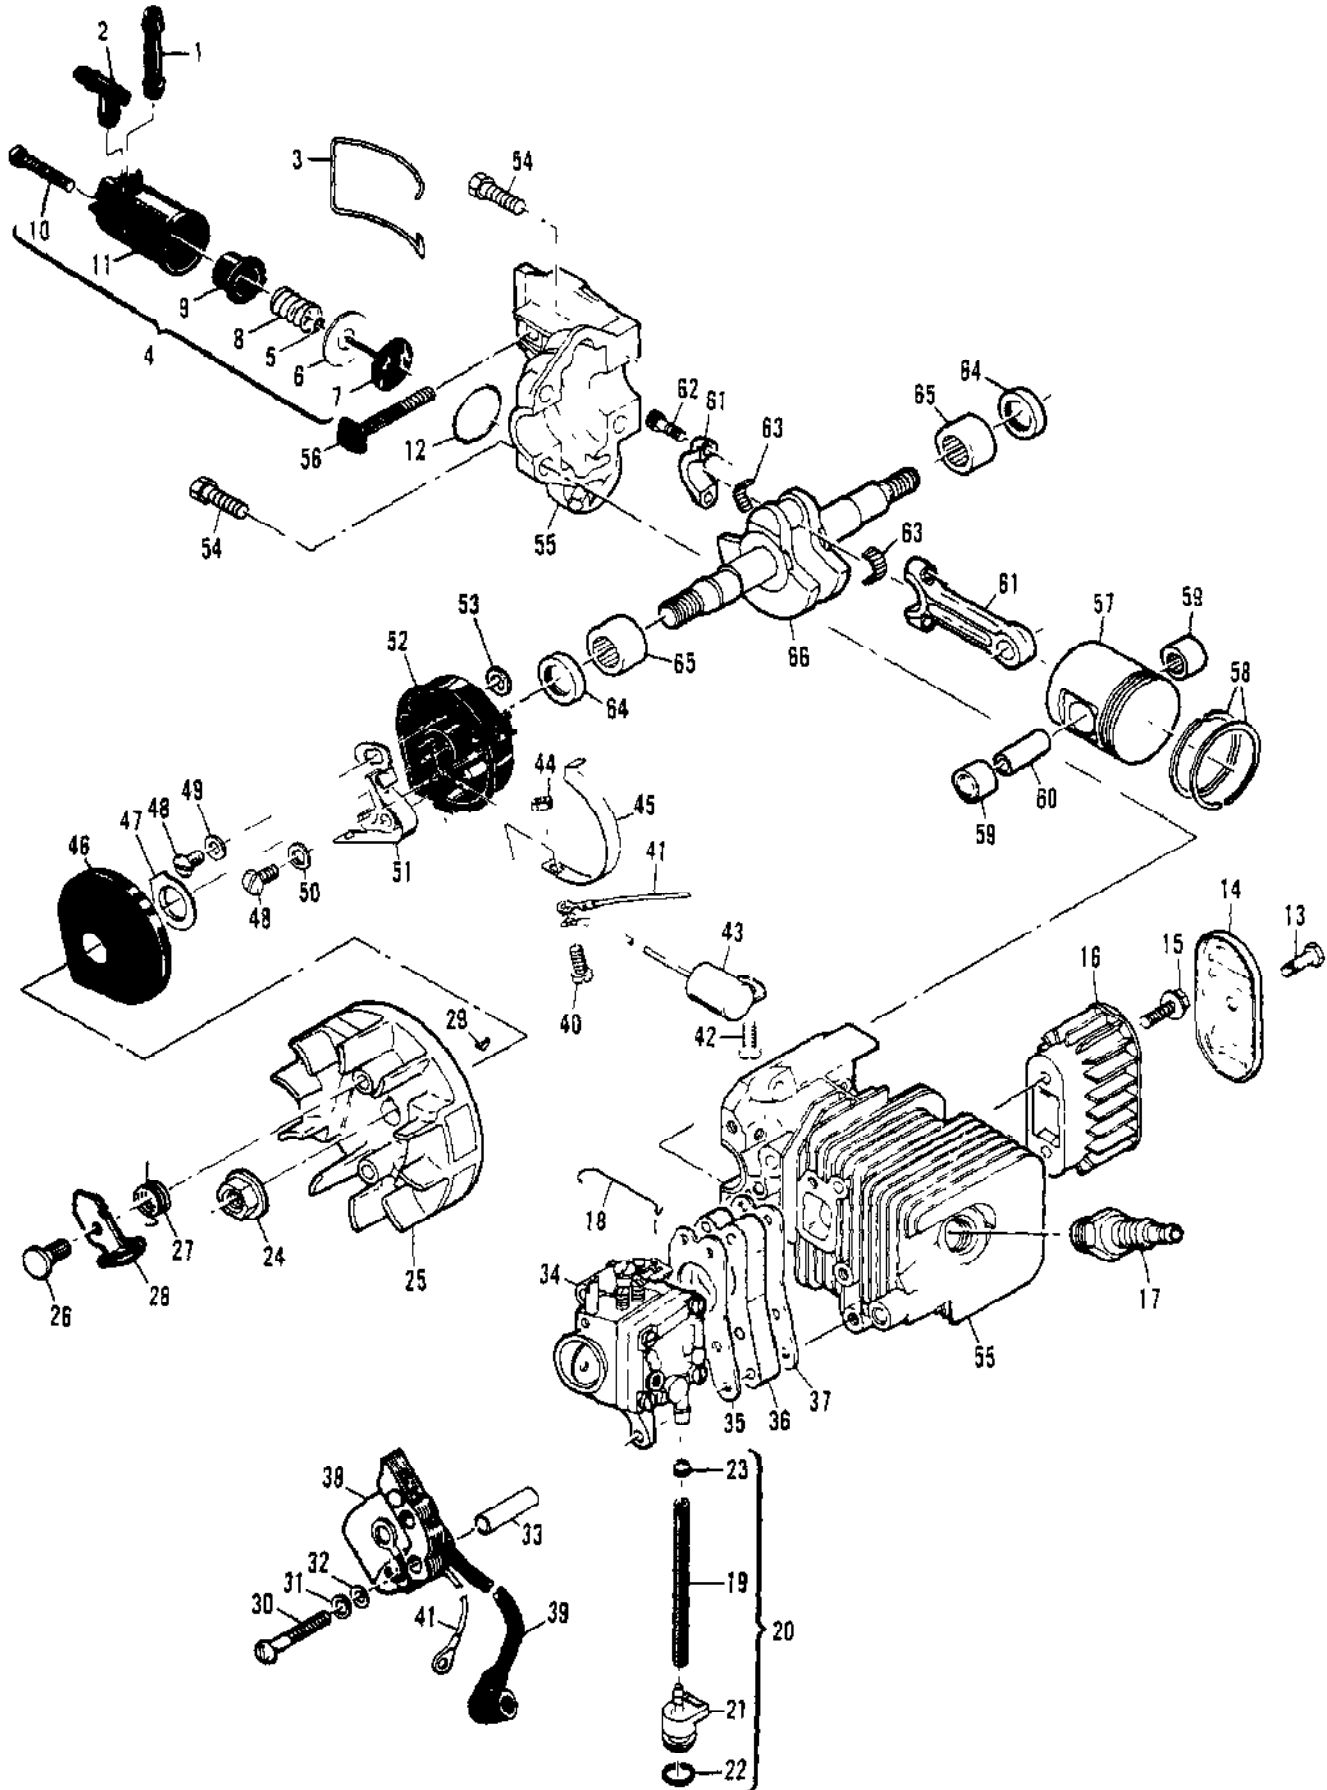

Ref #	Part Number	Qty	Description
1	83898	1	Connector - Outlet
2	84613	1	Connector - Pump
3	83896	1	Ball - Mounting
4	83886	1	Pump Asy - Oiler
5	105603	1	"O" Ring
6	85769	1	Ring - Pump piston
7	92204	1	Piston Asy - Pump
8	83891	1	Spring - Pump
9	83890	1	Sleeve - Pump
10	110651	1	Screw - Adjustment
11	83887	1	Body Asy - Pump
12	110653	1	"O" Ring
13	110674	1	Screw - Hx hd 10-24 x 1/2
14	89684	1	Cover - Muffler
15	110928	2	Screw - Hx hd 10-24 x 1/2
16	89682	1	Body - Muffler
17	63097	1	Spark Plug
18	89274	1	Rod - Throttle
19	89059	1	Hose - Fuel
20	90661	1	Kit - Fuel Hose
19	90659	1	Hose - Fuel
21	90660	1	Adaptor - Fuel hose
22	110908	1	"O" Ring
23	87826	1	Clamp
24	110970	1	Nut - Hx 5/16-24
24	110931	1	Nut - Hx 3/8-24
25	91961	1	Flywheel & Pawl Asy
26	68796	2	Pin - Pawl
27	92898	2	Spring - Pawl
28	91872	2	Pawl - Starter
25	69806	1	Flywheel & Pawl Asy
26	68796	2	Pin - Pawl
27	67814	2	Spring - Pawl
28	69103	2	Pawl - Starter
29	102164	1	Key - Woodruff
29	100106	1	Key - Woodruff
30	110586	3	Screw - Pan hd 8-32 x 1-3/4
31	105976	3	Washer - #8
32	67177	3	Washer - Insulating
33	68198	3	Tube - Insulating
34			Carburetor Asy See "Carburetor Assembly" illustration & parts list.
35	68197	1	Gasket - Carburetor
36	90713	1	Insulator - Carburetor
37	90714	1	Gasket - Insulator
38	84957	1	Coil & Lamination Asy
39	50120	1	Wire Asy - Spark plug
40	110364	1	Screw - Pan hd 6-32 x 5/8
41	69344	1	Wire Asy - Coil
42	110041	1	Screw - Pan hd 8-32 x 1/2 s/t
43	85358	1	Condenser
44	100035	1	Nut - Hx 6-32
45	84502	1	Connector - Stop switch
46	67841	1	Cover - Breaker box
47	69323	1	Seal - Breaker box