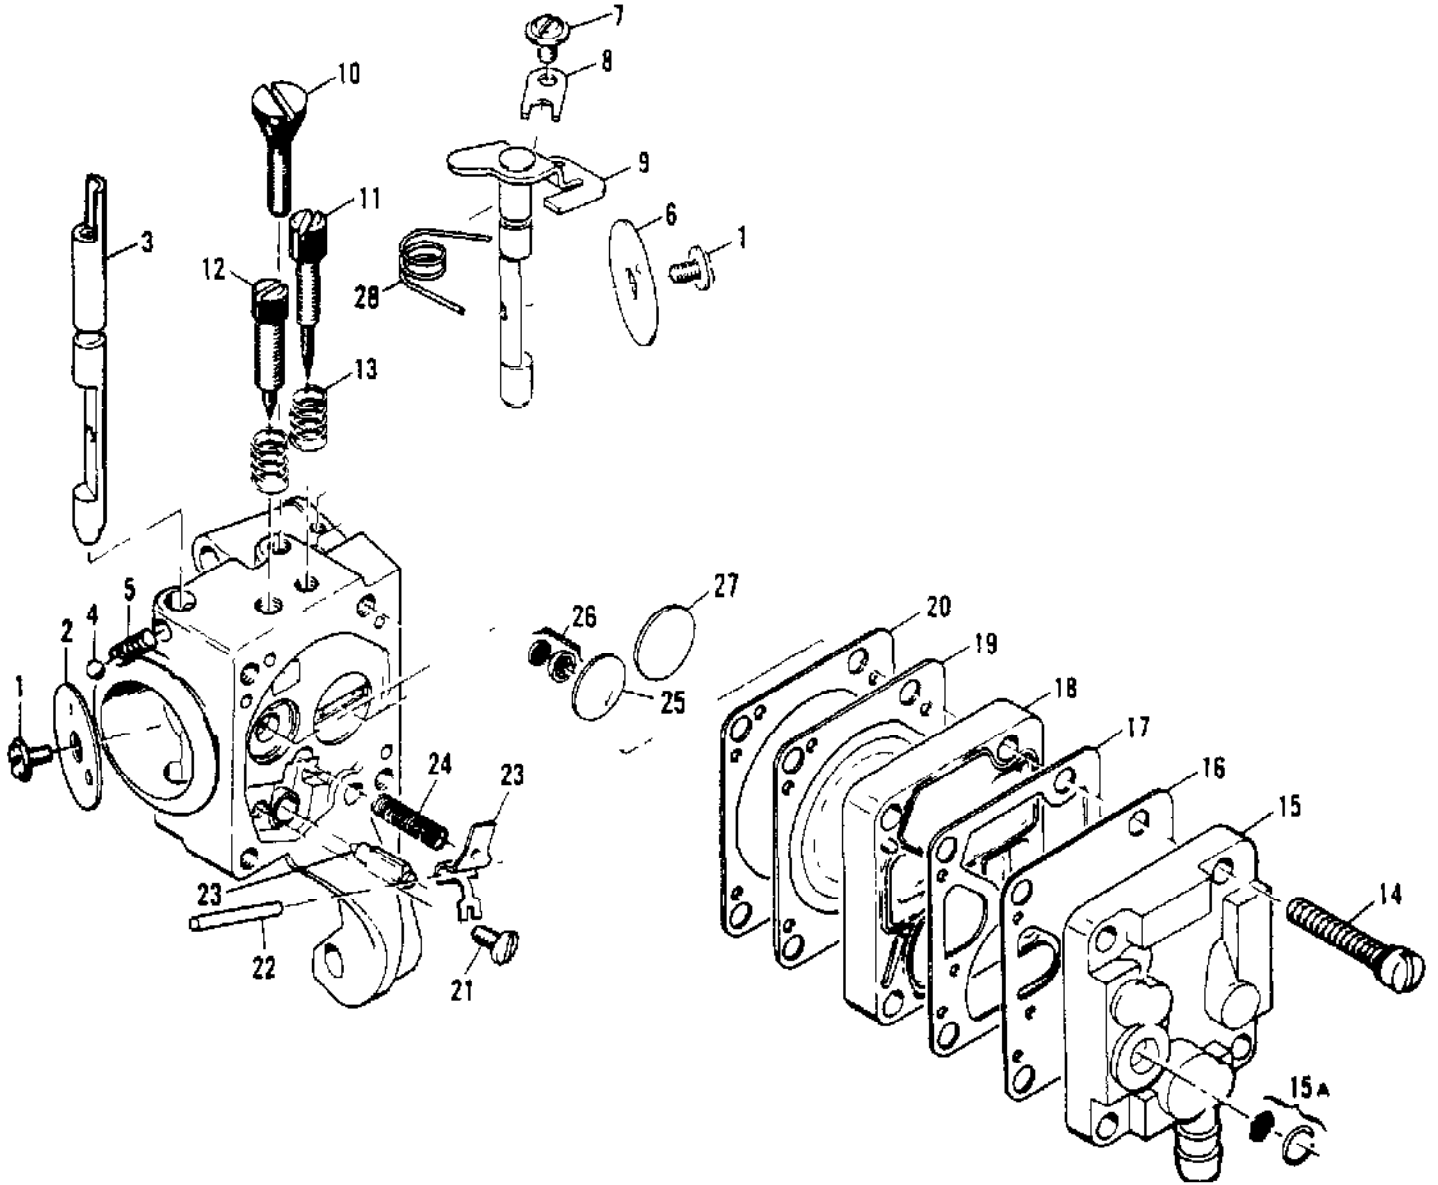

Ref #	Part Number	Qty	Description
	90918	1	Carburetor Asy
1	83755	2	Screw - Plate
2	68556	1	Plate - Choke
3	85033	1	Shaft - Choke
4	100302	1	Ball - Choke friction
5	67504	1	Spring - Choke friction
6	68553	1	Plate - Throttle
7	70798	1	Screw - Clip
8	68554	1	Clip -Throttle shaft
9	90471	1	Shaft Asy - Throttle
10	68566	1	Screw-Idle speed
11	86446	1	Needle - Idle
12	86447	1	Needle - High speed
13	67502	2	Spring - Needle
14	68564	4	Screw Asy - Body
15	91347	1	Cover Asy - Pump
15A	85629	1	Kit - Vent screen
16	68563	1	Diaphram - Fuel pump
17	85035	1	Gasket - Pump diaphragm
18	85030	1	Body - Fuel pump
19	85036	1	Diaphragm - Metering
20	85034	1	Gasket - Diaphragm
21	67500	1	Screw - Lever pin
22	67508	1	Pin - Lever
23	85059	1	Kit - Needle & lever
24	68567	1	Spring - Lever
25	68559	1	Plug - Welsh 7/16
26	83758	1	Kit - Check valve
27	68560	1	Plug - Welsh 1/2
28	89785	1	Spring - Throttle return
	86463		Repair Kit

Ref #	Part Number	Qty	Description
	90570B		CHAIN BRAKE Asy
1	102762	1	Screw - Hx hd 10-24 x 1/2
2	101194	1	Washer - Lock #10
3	110712	1	Washer
4	90580	1	Band & Lever
5	90587A	1	Spring - Brake Actuator
6	90588	1	Guide - Spring
7	90967	1	Washer - Actuating Lever
8	90571C	1	Kit - Housing/Spring
9	103047	1	Pin
10	100001	1	Washer
11	110946	1	Screw Drive - 6 x 5/16
12	110955	1	Screw - Set 8-32 x 1/2
13	90658	1	Screw - Adjusting
14	110907	1	Ring - Retaining
15	84929	1	Nut - Bar adjusting
16	90576	1	Lever - Actuator
17	110913	1	Fastener - Springtip