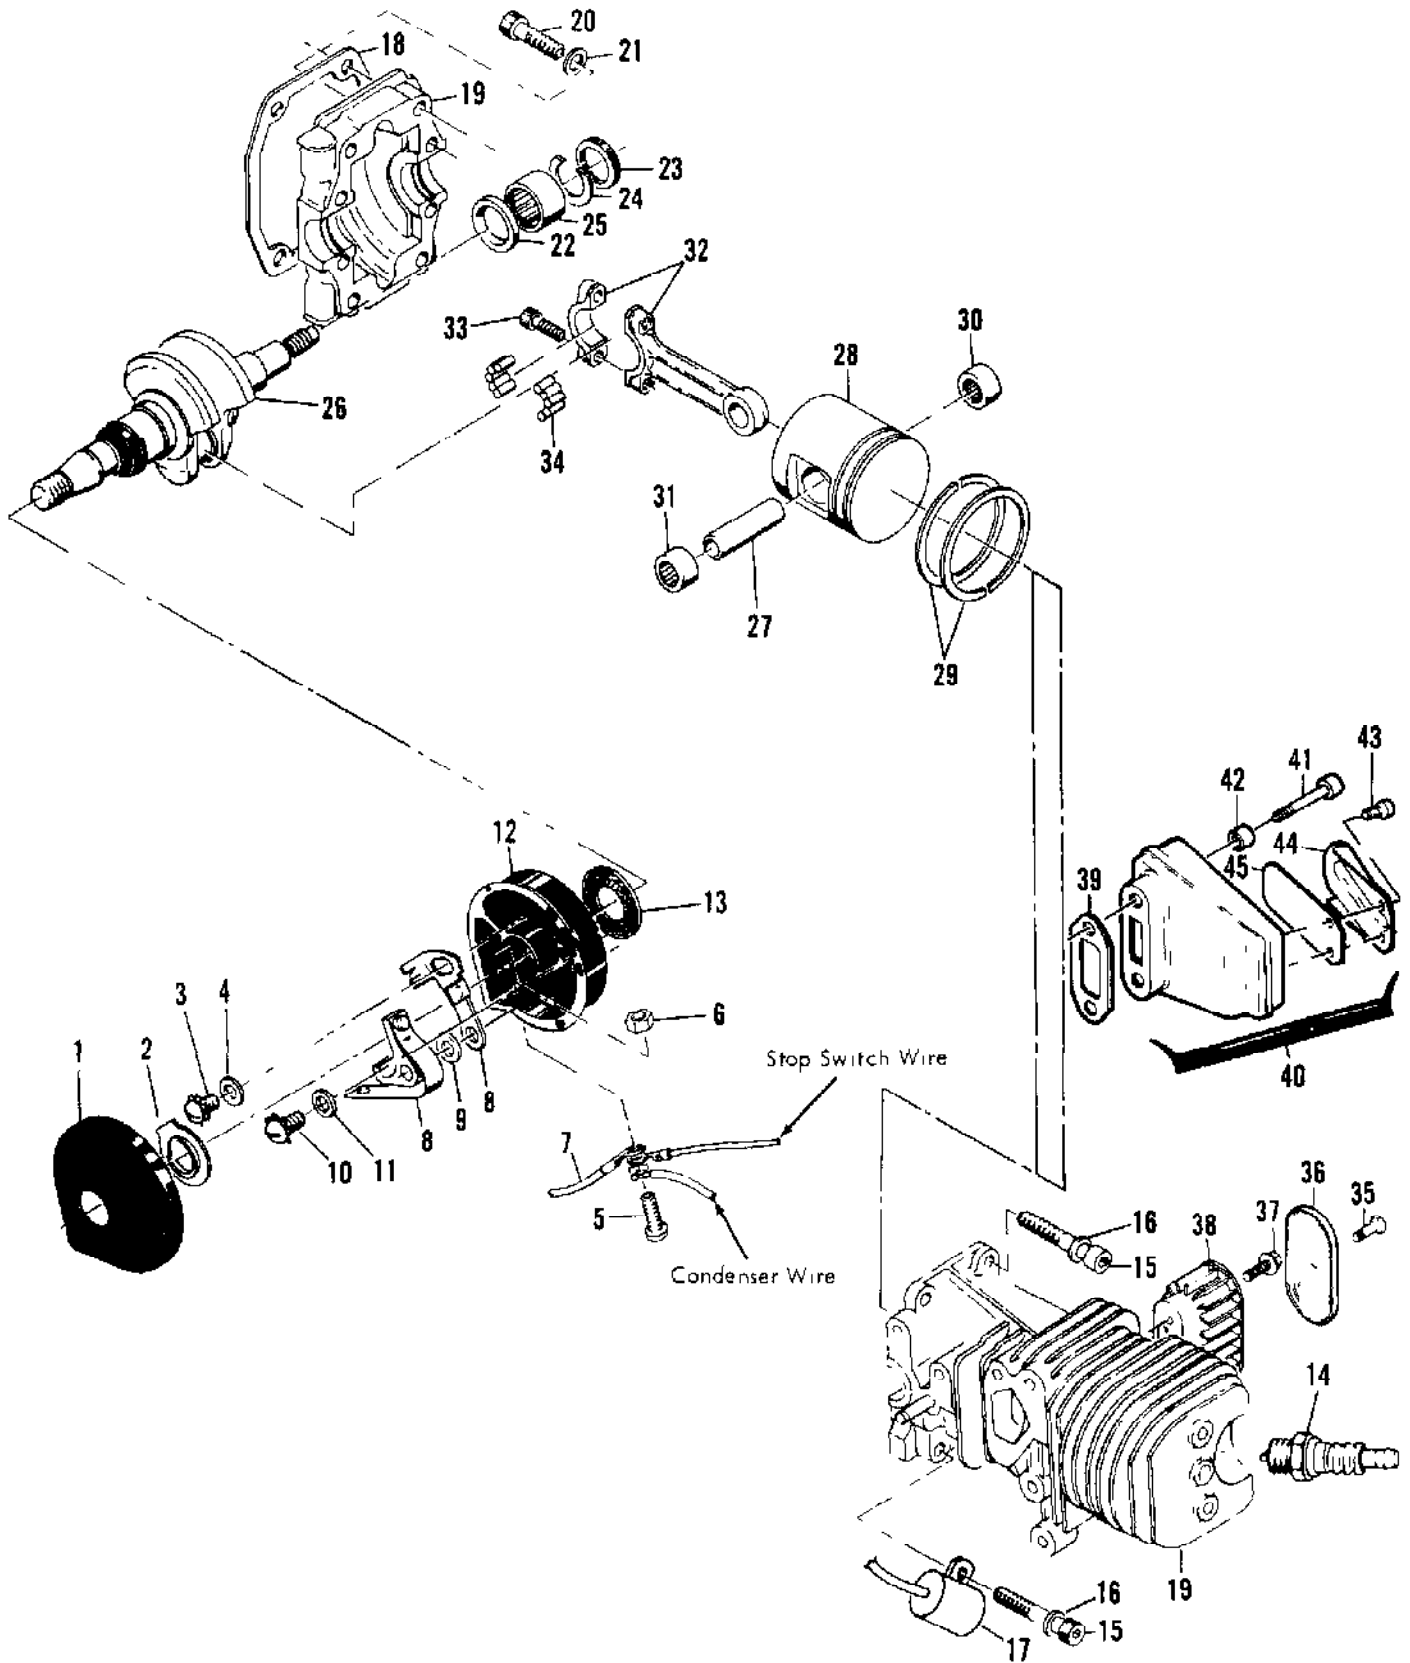

Ref #	Part Number	Qty	Description
1	68813	1	Cap Assy - Fuel
2	101148	1	"O" Ring
3	83167	1	Fan Housing & Starter Assy
3	105490	1	Washer
4	87851	1	Handle - Starter
5	105248	1	Screw - Rd hd 8-32 x 5/8 (SEMS)
6	68497	1	Washer - Tang
7	83203	1	Rope
8	83080	1	Drum - Starter
9	83078	1	Spring - Rewind
10	83201	1	Housing Assy
11	67571	1	Guide - Rope
12	67582	1	Felt - Fuel
13	67581	1	Fitting - Fuel
14	90682	1	Nameplate

Ref #	Part Number	Qty	Description
1	68809	1	Cap - Oil
2	84953	1	Plug - Cap
3	101148	1	"O" Ring
4	105248	2	Screw - Rd hd 8-32 x 5/8 (SEMS)
5	62262	1	Cap - Oil pump
6	68603	1	Plunger - Oil pump
7	105614	1	"O" Ring
8	66687	1	Spring - Plunger
9	68604	1	Body - Oil pump
10	62909	1	Valve - Oiler
11	68688	1	Diaphragm - Oil pump
12	67565	1	Spring - Diaphragm
13	84230	1	Tank Assy - Oil
14	110587	1	Screw - Fil hd 8-32 x 1-1/2
15	100955	1	Nut - Hex 8-32
16	110525	1	Washer - Wavey
17	84929	1	Nut - Adjustment
18	100080	1	Washer - #8
19	68687	1	Bolt - Bar
20	68140	1	Pickup Assy - Oil
21	67552	1	Screen
22	67569	1	Weight
23	67568	1	Hose