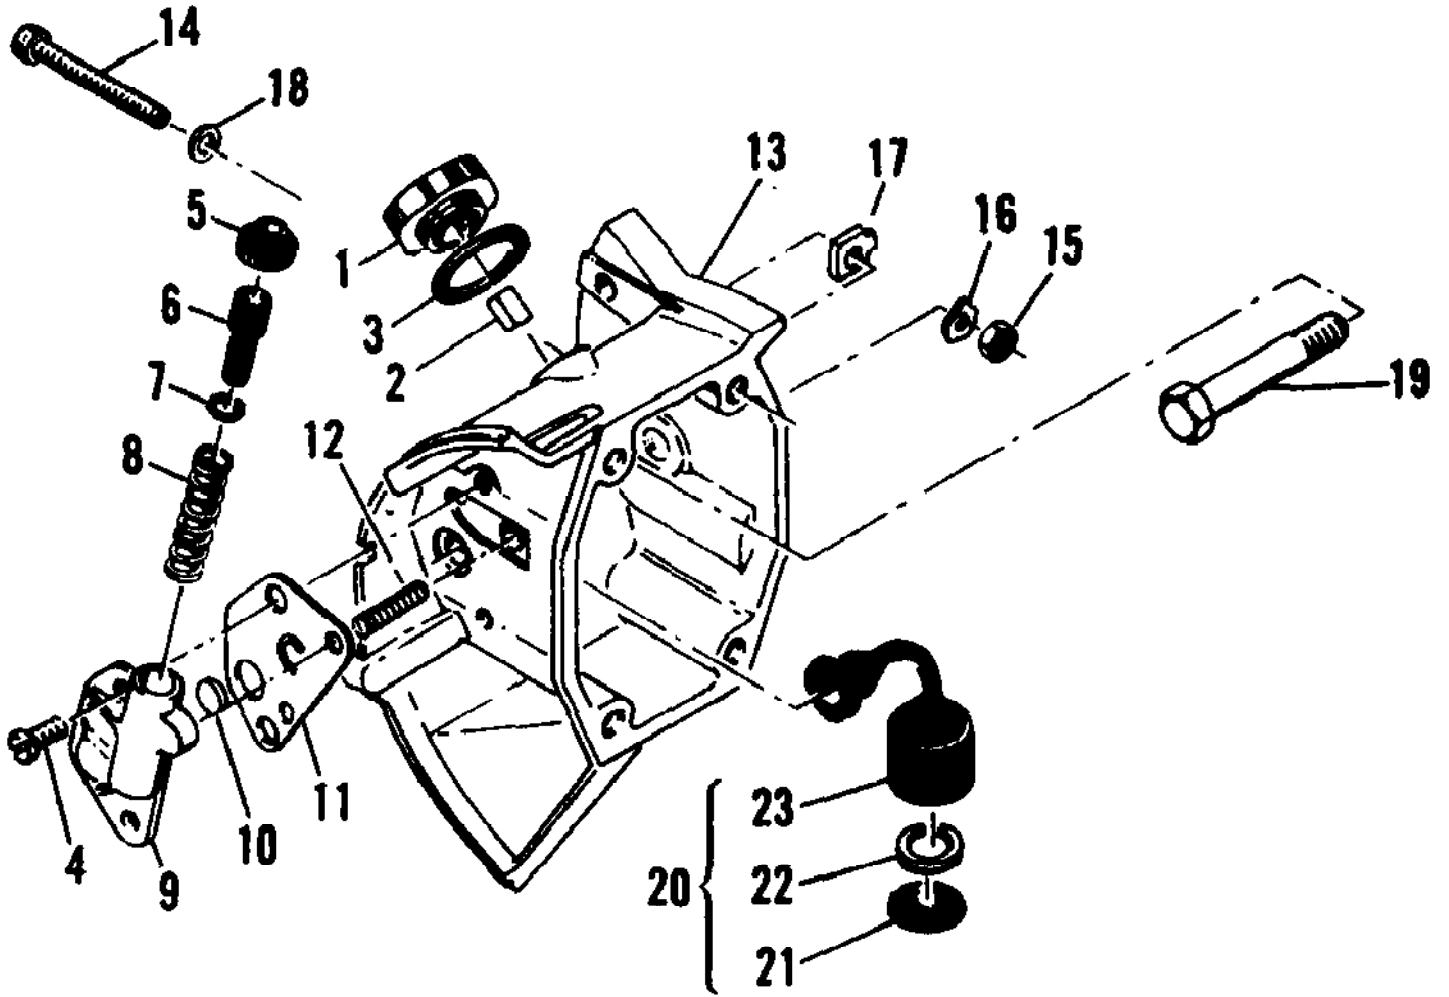

Ref #	Part Number	Qty	Description
1	110554	1	Screw - Set 4-40 x 1/2
2	68659	1	Knob - Choke
3	68814	1	Plate - Adjustment cover
4	110264	1	Washer
5	11086	1	Spring - Plate
	90447	1	Carburetor Assy
6	68564	4	Screw Assy - Body
7	68879	1	Cover Assy - Pump
8	68570	1	Screen - Inlet
9	68883	1	Retainer - Vent screen
10	68571	1	Screen - Vent
11	68563	1	Diaphragm - Pump
12	90444	1	Kit - Body & Gasket
13	85035	1	Gasket
14	68562	1	Diaphragm
15	68881	1	Gasket - Diaphragm
16	67500	1	Screw - Lever pin
17	67508	1	Pin - Lever
18	85059	1	Kit - Needle & Lever
19	68567	1	Spring - Lever
20	83751	1	Body Assy - Carburetor
21	68560	1	Plug - 1/2
22	68559	1	Plug - 7/16
23	83758	1	Kit ~ Check valve
24	68566	1	Screw - Idle speed
25	86446	1	Needle - Idle
26	86447	1	Needle - High speed
27	67502	2	Spring - Needle
28	83755	2	Screw - Plate
29	68553	1	Plate - Throttle
30	70798	1	Screw - Clip
31	68554	1	Clip - Throttle shaft
32	90470	1	Throttle Shaft Assy
33	68556	1	Plate - Choke shaft
34	84990	1	Choke Shaft
35	100302	1	Ball - Choke friction
36	67504	1	Spring - Choke friction
	68882		Gasket Set
	90409		Repair Kit

Ref #	Part Number	Qty	Description
1	68809	1	Cap - Oil
2	84953	1	Plug - Cap
3	101148	1	"O" Ring
4	105248	2	Screw - Rd hd 8-32 x 5/8 (SEMS)
5	62262	1	Cap - Oil pump
6	68603	1	Plunger - Oil pump
7	105614	1	"O" Ring
8	66687	1	Spring - Plunger
9	68604	1	Body - Oil pump
10	62909	1	Valve - Oiler
11	68688	1	Diaphragm - Oil pump
12	67565	1	Spring - Diaphragm
13	84230	1	Tank Assy - Oil
14	110587	1	Screw - Fil hd 8-32 x 1-1/2
15	100955	1	Nut - Hex 8-32
16	110525	1	Washer - Wavey
17	84929	1	Nut - Adjustment
18	100080	1	Washer - #8
19	68687	1	Bolt - Bar
20	68140	1	Pickup Assy - Oil
21	67552	1	Screen
22	67569	1	Weight
23	67568	1	Hose