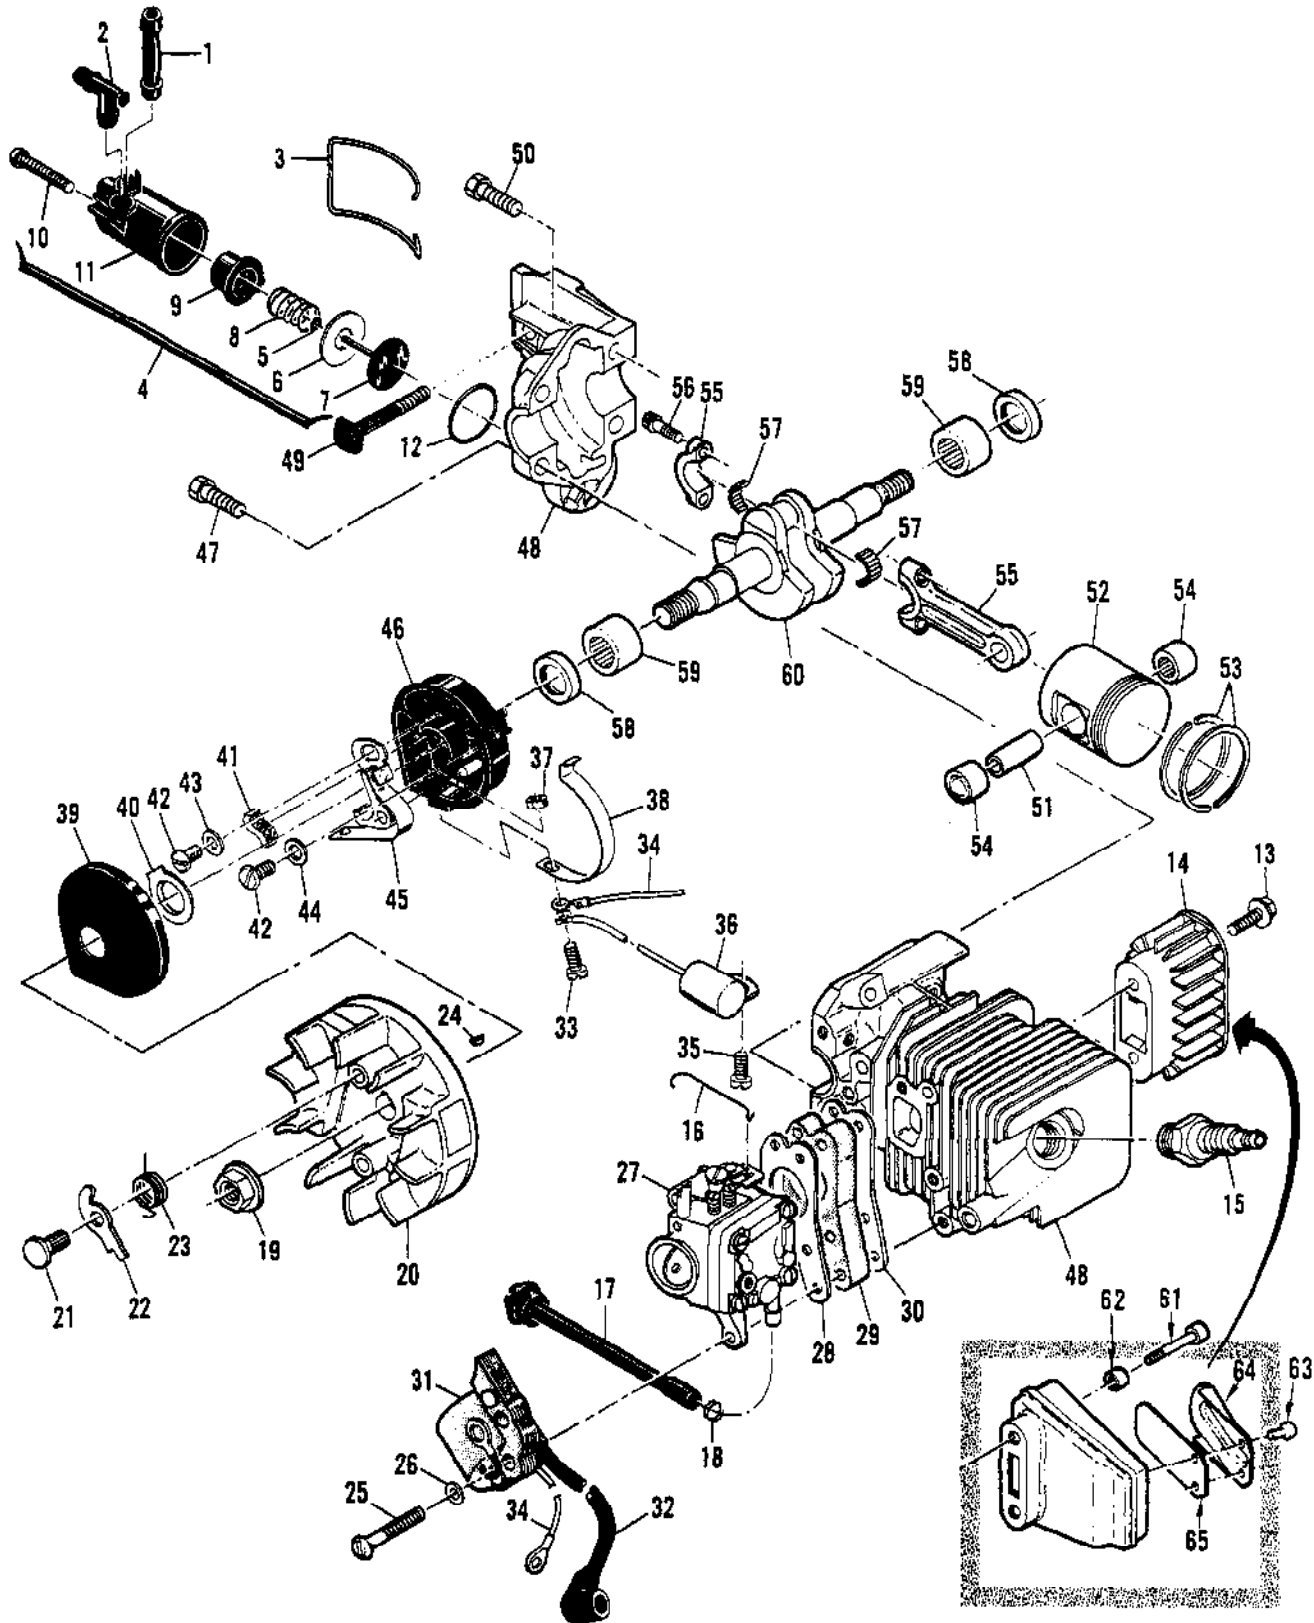

Ref #	Part Number	Qty	Description
1	83898	1	Connector - Outlet
2	84613	1	Connector - Pump
3	83896	1	Ball - Mounting
4	83886	1	Pump Assy - Pulse
5	105603	1	"O" Ring
6	85769	1	Ring - Pump piston
7	85768	1	Piston Assy - Pump
8	83891	1	Spring - Pump
9	83890	1	Sleeve - Pump
10	110651	1	Screw - Adjustment
11	83887	1	Body Assy - Pump
12	110653	1	"O" Ring
13	110746	2	Screw - Hex hd 10-24 x 1/2
14	83947	1	Stack - Exhaust
15	63097	1	Spark Plug - AC CS 45T
16	89274	1	Rod - Throttle
17	83904	1	Hose - Fuel
18	87826	1	Clamp - Hose
19	101391	1	Nut - Hex 3/8-24
20	69806	1	Flywheel & Pawl Assy
21	69102	2	Pin - Pawl
22	69103	2	Pawl - Starter
23	67814	2	Spring - Pawl
24	103879	1	Key - Woodruff
25	110586	3	Screw - Pan hd 8-32 x 1-3/4
26	100080	3	Washer - #8
27			Carburetor Assy See "Carburetor" illustration and parts list.
28	68197	1	Gasket - Carburetor
29	68195	1	Insulator - Carburetor
30	68196	1	Gasket - Insulator
31	84957	1	Coil & Lamination Assy
32	50120	1	Wire Assy - Spark plug
33	110364	1	Screw - Pan hd 6-32 x 5/8
34	69344	1	Wire Assy - Coil
35	110041	1	Screw - Pan hd 8-32 x 1/2 s/t
36	85358	1	Condenser
37	100035	1	Nut - Hex 6-32
38	84502	1	Connector - Stop switch
39	67841	1	Cover - Breaker box
40	69323	1	Seal - Breaker box
41	54184	1	Wiper - Cam
42	110041	2	Screw - Pan hd 8-32 x 1/2 s/t
43	69322	1	Washer - Special
44	105976	1	Washer - #8
45	84514	1	Breaker Assy
46	84505	1	Box - Breaker
47	110639	2	Screw - Hex hd 12-24 x 1
48	84984	1	Crankcase Assy
49	83856	1	Bolt - Bar mounting
50	110639	2	Screw - Hex hd 12-24 x 1
51	66867	1	Pin - Piston
52	84981	1	Piston Assy
53	87164	1	Ring Set - Piston
54	110538	2	Bearing - Needle