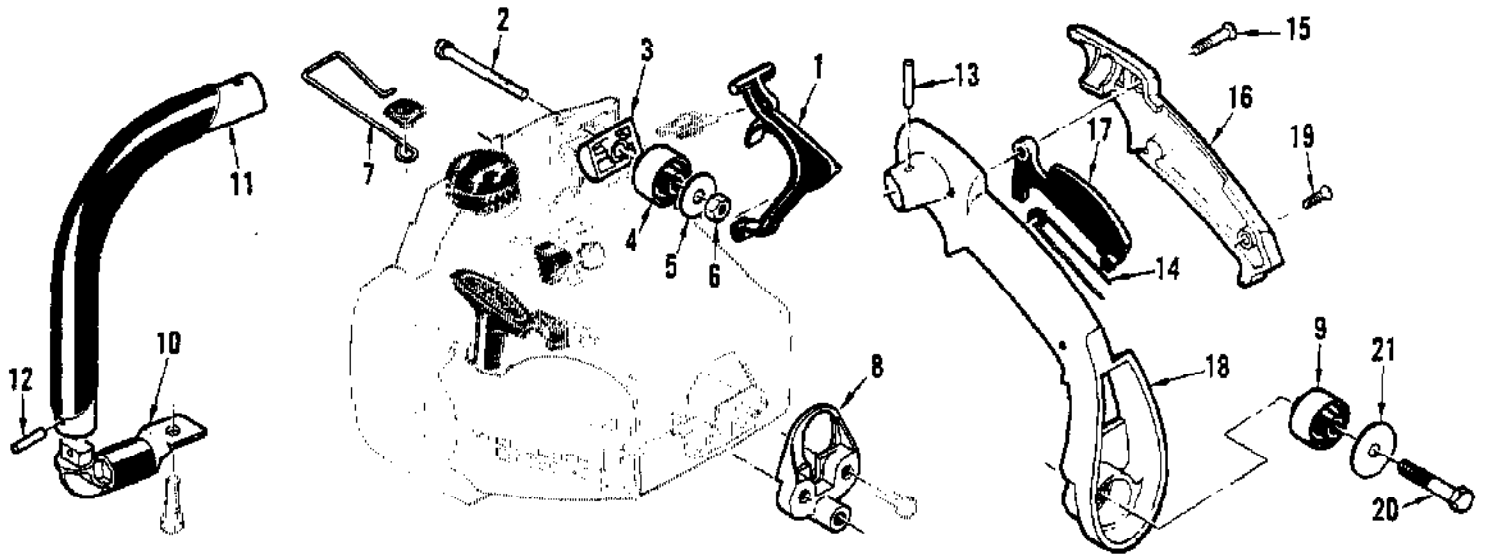

Ref #	Part Number	Qty	Description
	89273	1	Carburetor Assy
1	83755	2	Screw - Plate
2	68556	1	Plate - Choke
3	85033	1	Shaft - Choke
4	100302	1	Ball - Choke friction
5	67504	1	Spring - Choke friction
6	68553	1	Plate - Throttle
7	70798	1	Screw - Clip
8	68554	1	Clip - Throttle shaft
9	85032	1	Shaft Assy - Throttle
10	68566	1	Screw - Idle speed
11	68568	1	Needle - Idle
12	68569	1	Needle - High speed
13	67502	2	Spring - Needle
14	68564	4	Screw Assy - Body
15	85031	1	Cover Assy - Pump
15A	85629	1	Kit - Vent screen
16	68563	1	Diaphragm - Fuel pump
17	85035	1	Gasket - Pump diaphragm
18	85030	1	Body - Fuel pump
19	85036	1	Diaphragm - Metering
20	85034	1	Gasket - Diaphragm
21	67500	1	Screw - Lever pin
22	67508	1	Pin - Lever
23	83756	1	Lever - Inlet
24	68567	1	Spring - Lever
25	83753	1	Needle - Inlet
26	68559	1	Plug - Welsh 7/16
27	83758	1	Kit - Check valve
28	68560	1	Plug - Welsh 1/2
29	89785	1	Spring - Throttle return
	85041		Repair Kit

Ref #	Part Number	Qty	Description
1	88559	1	Trigger - Throttle
2	103276	1	Screw - Fil hd 1/4-20 x 2-3/8
3	88449	1	Fitting - Shroud
4	88442	1	Mount - Handle
5	110870	1	Washer - .825 in. OD
6	103242	1	Nut - Hex 1/4-20
7	88572	1	Rod - Oiler
8	88556	1	Adaptor - Rear mount
9	88442	1	Mount - Handle
10	88445	1	Mount Assy - Lower frame
11	88443		Frame & Grip Assy
12	110871	1	Pin - 3/16 x 3/4
13	110872	1	Pin - 3/16 x 1
14	88552	1	Spring - Trigger release
15	88555	1	Screw - Pivot
16	88553	1	Cover - Handle
17	88551	1	Release - Trigger
18	88439	1	Handle
19	110771	1	Screw - Oval hd 10-24 x 5/8
20	102130	1	Screw - Hex hd 1/4-20 x 1-1/2
21	104410	1	Washer - 1.125 in. OD