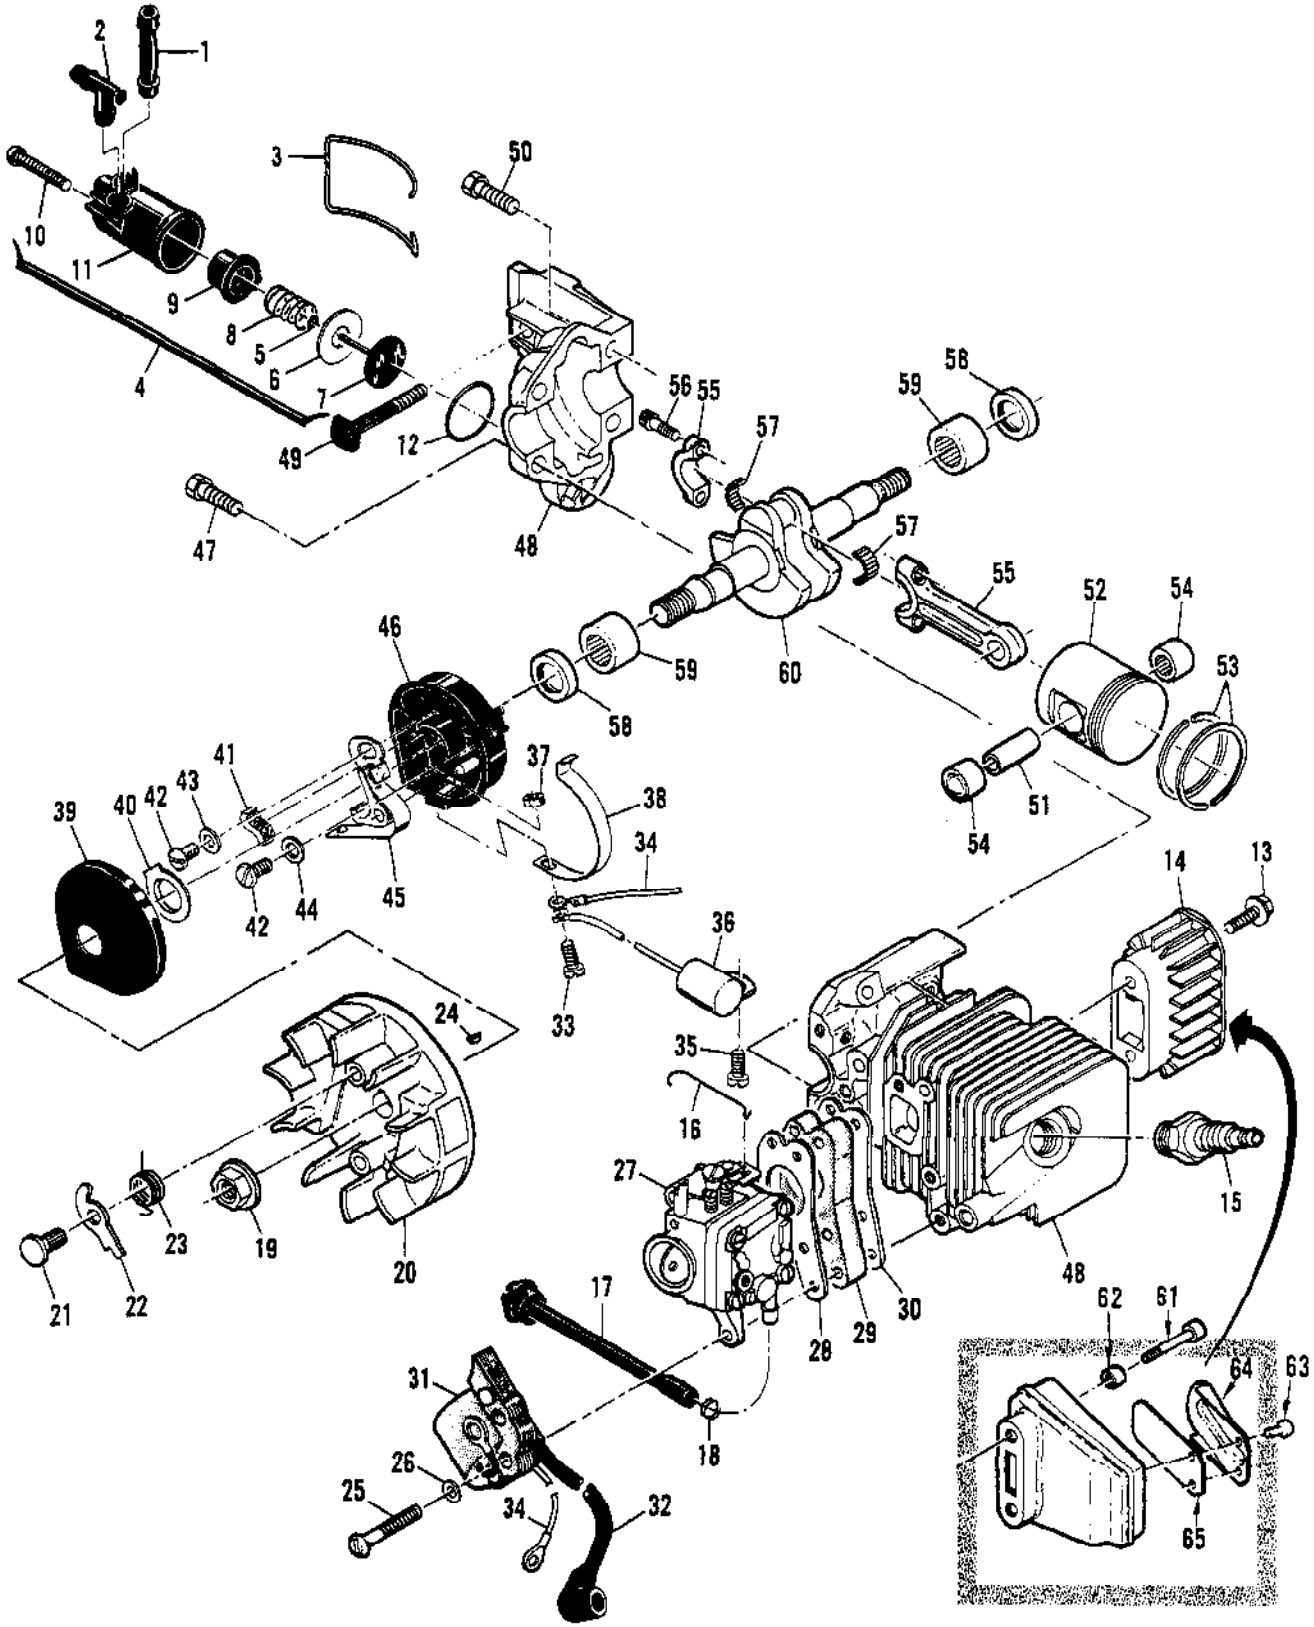

Ref #	Part Number	Qty	Description
1	83898	1	Connector - Outlet
2	84613	1	Connector - Pump
3	83896	1	Ball - Mounting
4	83886	1	Pump Assy - Pulse
5	105603	1	"O" Ring
6	85769	1	Ring - Pump piston
7	85768	1	Piston Assy - Pump
8	83891	1	Spring - Pump
9	83890	1	Sleeve - Pump
10	110651	1	Screw - Adjustment
11	83887	1	Body Assy - Pump
12	110653	1	"O" Ring
13	110746	2	Screw - Hex hd 10-24 x 1/2
14	83947	1	Stack - Exhaust
15	63097	1	Spark Plug - AC CS 45T
16	89274	1	Rod - Throttle
17	83904	1	Hose - Fuel
18	87826	1	Clamp - Hose
19	101391	1	Nut - Hex 3/8-24
20	69806	1	Flywheel & Pawl Assy
21	69102	2	Pin - Pawl
22	69103	2	Pawl - Starter
23	67814	2	Spring - Pawl
24	103879	1	Key - Woodruff
25	110586	3	Screw - Pan hd 8-32 x 1-3/4
26	100080	3	Washer - #8
27			Carburetor Assy See "Carburetor" illustration and parts list.
28	68197	1	Gasket - Carburetor
29	68195	1	Insulator - Carburetor
30	68196	1	Gasket - Insulator
31	84957	1	Coil & Lamination Assy
32	50120	1	Wire Assy - Spark plug
33	110364	1	Screw - Pan hd 6-32 x 5/8
34	69344	1	Wire Assy - Coil
35	110041	1	Screw - Pan hd 8-32 x 1/2 s/t
36	85358	1	Condenser
37	100035	1	Nut - Hex 6-32
38	84502	1	Connector - Stop switch
39	67841	1	Cover - Breaker box
40	69323	1	Seal - Breaker box
41	54184	1	Wiper - Cam
42	110041	2	Screw - Pan hd 8-32 x 1/2 s/t
43	69322	1	Washer - Special
44	105976	1	Washer - #8
45	84514	1	Breaker Assy
46	84505	1	Box - Breaker
47	110639	2	Screw - Hex hd 12-24 x 1
48	84984	1	Crankcase Assy
49	83856	1	Bolt - Bar mounting
50	110639	2	Screw - Hex hd 12-24 x 1
51	66867	1	Pin - Piston
52	84981	1	Piston Assy
53	87164	1	Ring Set - Piston
54	110538	2	Bearing - Needle