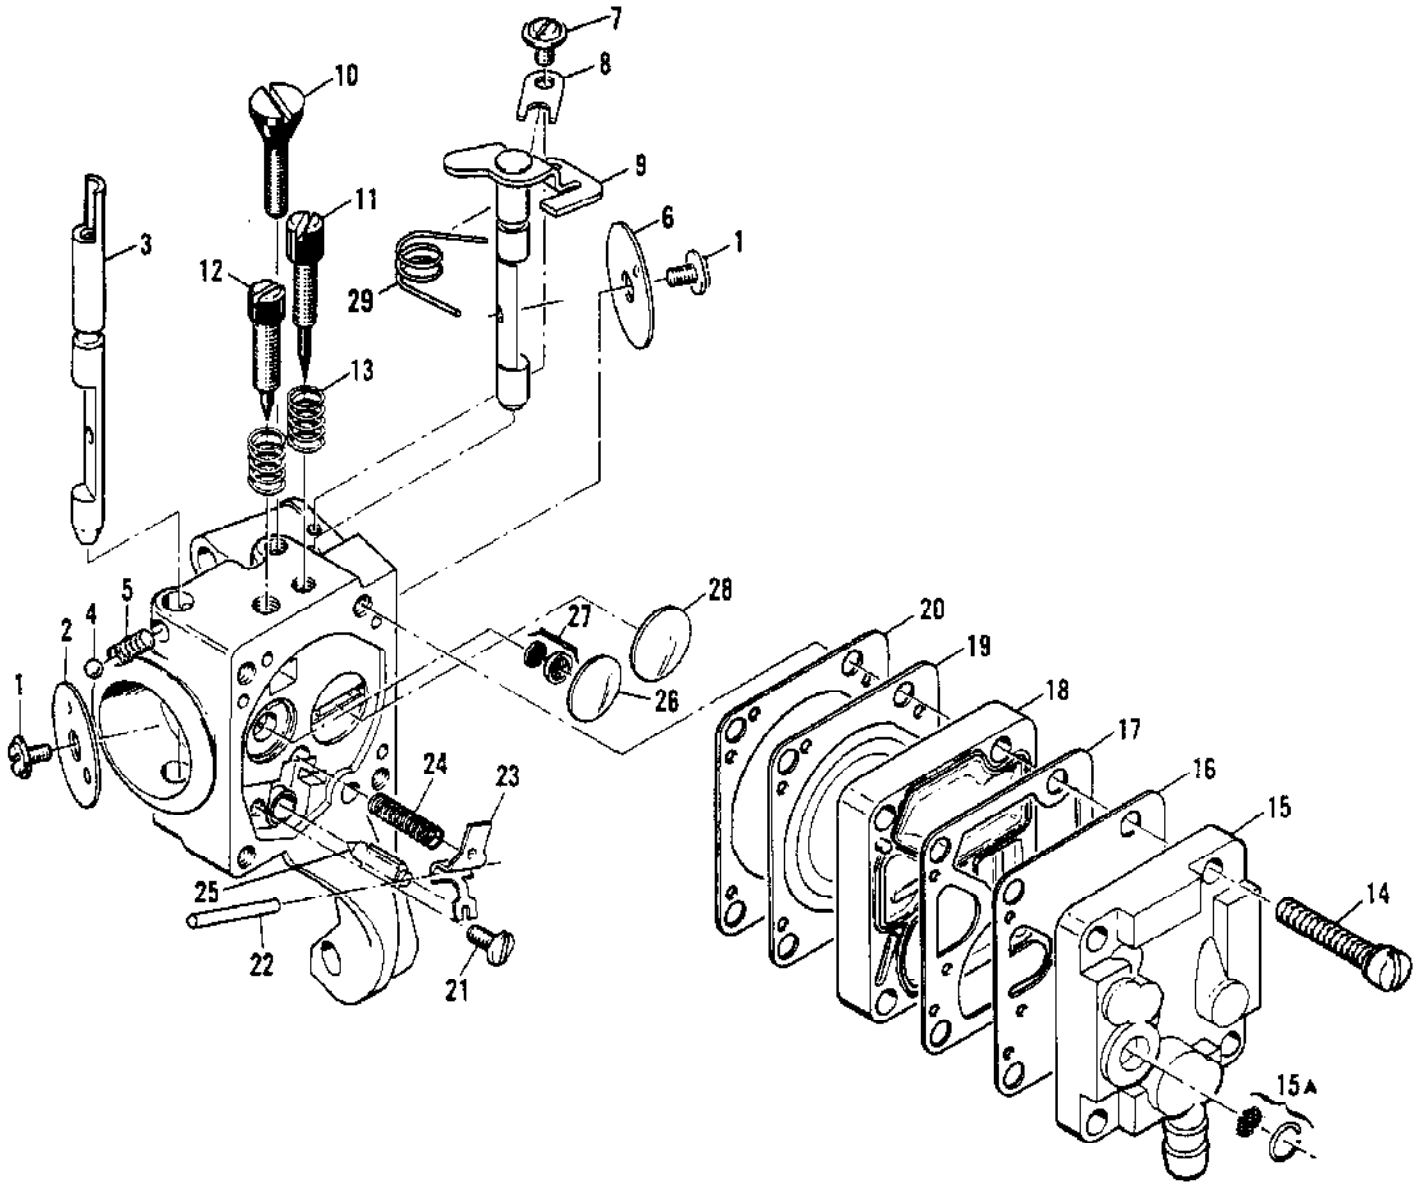

Ref #	Part Number	Qty	Description
	89273	1	Carburetor Assy
1	83755	2	Screw - Plate
2	68556	1	Plate - Choke
3	85033	1	Shaft - Choke
4	100302	1	Ball - Choke friction
5	67504	1	Spring - Choke friction
6	68553	1	Plate - Throttle
7	70798	1	Screw - Clip
8	68554	1	Clip - Throttle shaft
9	85032	1	Shaft Assy - Throttle
10	68566	1	Screw - Idle speed
11	68568	1	Needle - Idle
12	68569	1	Needle - High speed
13	67502	2	Spring - Needle
14	68564	4	Screw Assy - Body
15	85031	1	Cover Assy - Pump
15A	85629	1	Kit - Vent screen
16	68563	1	Diaphragm - Fuel pump
17	85035	1	Gasket - Pump diaphragm
18	85030	1	Body - Fuel pump
19	85036	1	Diaphragm - Metering
20	85034	1	Gasket - Diaphragm
21	67500	1	Screw - Lever pin
22	67508	1	Pin - Lever
23	83756	1	Lever - Inlet
24	68567	1	Spring - Lever
25	83753	1	Needle - Inlet
26	68559	1	Plug - Welsh 7/16
27	83758	1	Kit - Check valve
28	68560	1	Plug - Welsh 1/2
29	89785	1	Spring - Throttle return
	85041		Repair Kit

Ref #	Part Number	Qty	Description
1	88559	1	Trigger - Throttle
2	103276	1	Screw - Fil hd 1/4-20 x 2-3/8
3	88449	1	Fitting - Shroud
4	88442	1	Mount - Handle
5	110870	1	Washer - .825 in. OD
6	103242	1	Nut - Hex 1/4-20
7	88572	1	Rod - Oiler
8	88556	1	Adaptor - Rear mount
9	88442	1	Mount - Handle
10	88445	1	Mount Assy - Lower frame
11	88443		Frame & Grip Assy
12	110871	1	Pin - 3/16 x 3/4
13	110872	1	Pin - 3/16 x 1
14	88552	1	Spring - Trigger release
15	88555	1	Screw - Pivot
16	88553	1	Cover - Handle
17	88551	1	Release - Trigger
18	88439	1	Handle
19	110771	1	Screw - Oval hd 10-24 x 5/8
20	102130	1	Screw - Hex hd 1/4-20 x 1-1/2
21	104410	1	Washer - 1.125 in. OD