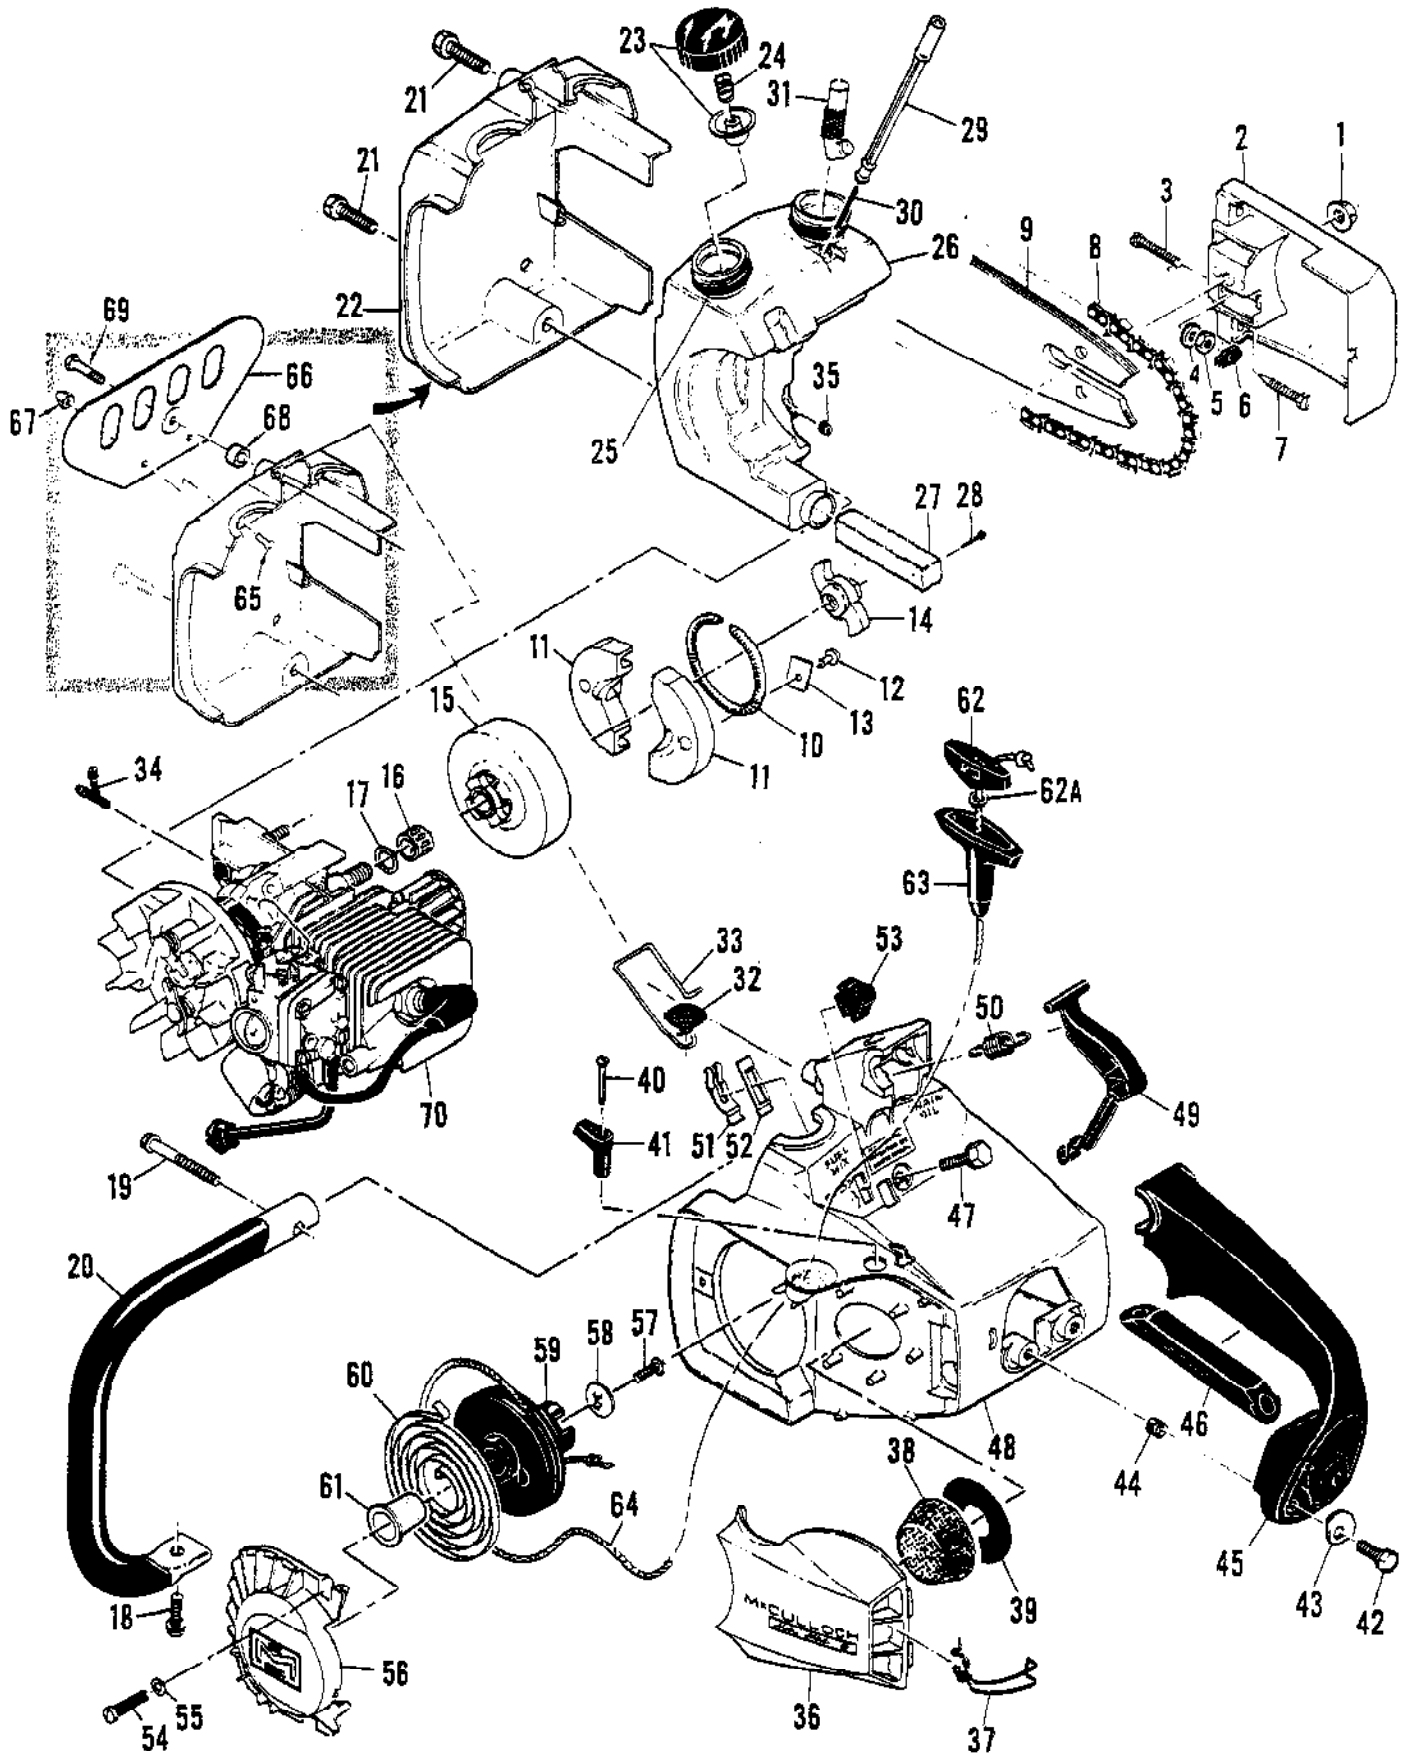

Ref #	Part Number	Qty	Description
	89273	1	Carburetor Assy
1	83755	2	Screw - Plate
2	68556	1	Plate - Choke
3	85033	1	Shaft - Choke
4	100302	1	Ball - Choke friction
5	67504	1	Spring - Choke friction
6	68553	1	Plate - Throttle
7	70798	1	Screw - Clip
8	68554	1	Clip - Throttle shaft
9	85032	1	Shaft Assy - Throttle
10	68566	1	Screw - Idle speed
11	68568	1	Needle - Idle
12	68569	1	Needle - High speed
13	67502	2	Spring - Needle
14	68564	4	Screw Assy - Body
15	85031	1	Cover Assy - Pump
15A	85629	1	Kit - Vent screen
16	68563	1	Diaphragm - Fuel pump
17	85035	1	Gasket - Pump diaphragm
18	85030	1	Body - Fuel pump
19	85036	1	Diaphragm - Metering
20	85034	1	Gasket - Diaphragm
21	67500	1	Screw - Lever pin
22	67508	1	Pin - Lever
23	83756	1	Lever - Inlet
24	68567	1	Spring - Lever
25	83753	1	Needle - Inlet
26	68559	1	Plug - Welsh 7/16
27	83758	1	Kit - Check valve
28	68560	1	Plug - Welsh 1/2
29	89785	1	Spring - Throttle return
	85041		Repair Kit

Ref #	Part Number	Qty	Description
1	88559	1	Trigger - Throttle
2	103276	1	Screw - Fil hd 1/4-20 x 2-3/8
3	88449	1	Fitting - Shroud
4	88442	1	Mount - Handle
5	110870	1	Washer - .825 in. OD
6	103242	1	Nut - Hex 1/4-20
7	88572	1	Rod - Oiler
8	88556	1	Adaptor - Rear mount
9	88442	1	Mount - Handle
10	88445	1	Mount Assy - Lower frame
11	88443		Frame & Grip Assy
12	110871	1	Pin - 3/16 x 3/4
13	110872	1	Pin - 3/16 x 1
14	88552	1	Spring - Trigger release
15	88555	1	Screw - Pivot
16	88553	1	Cover - Handle
17	88551	1	Release - Trigger
18	88439	1	Handle
19	110771	1	Screw - Oval hd 10-24 x 5/8
20	102130	1	Screw - Hex hd 1/4-20 x 1-1/2
21	104410	1	Washer - 1.125 in. OD