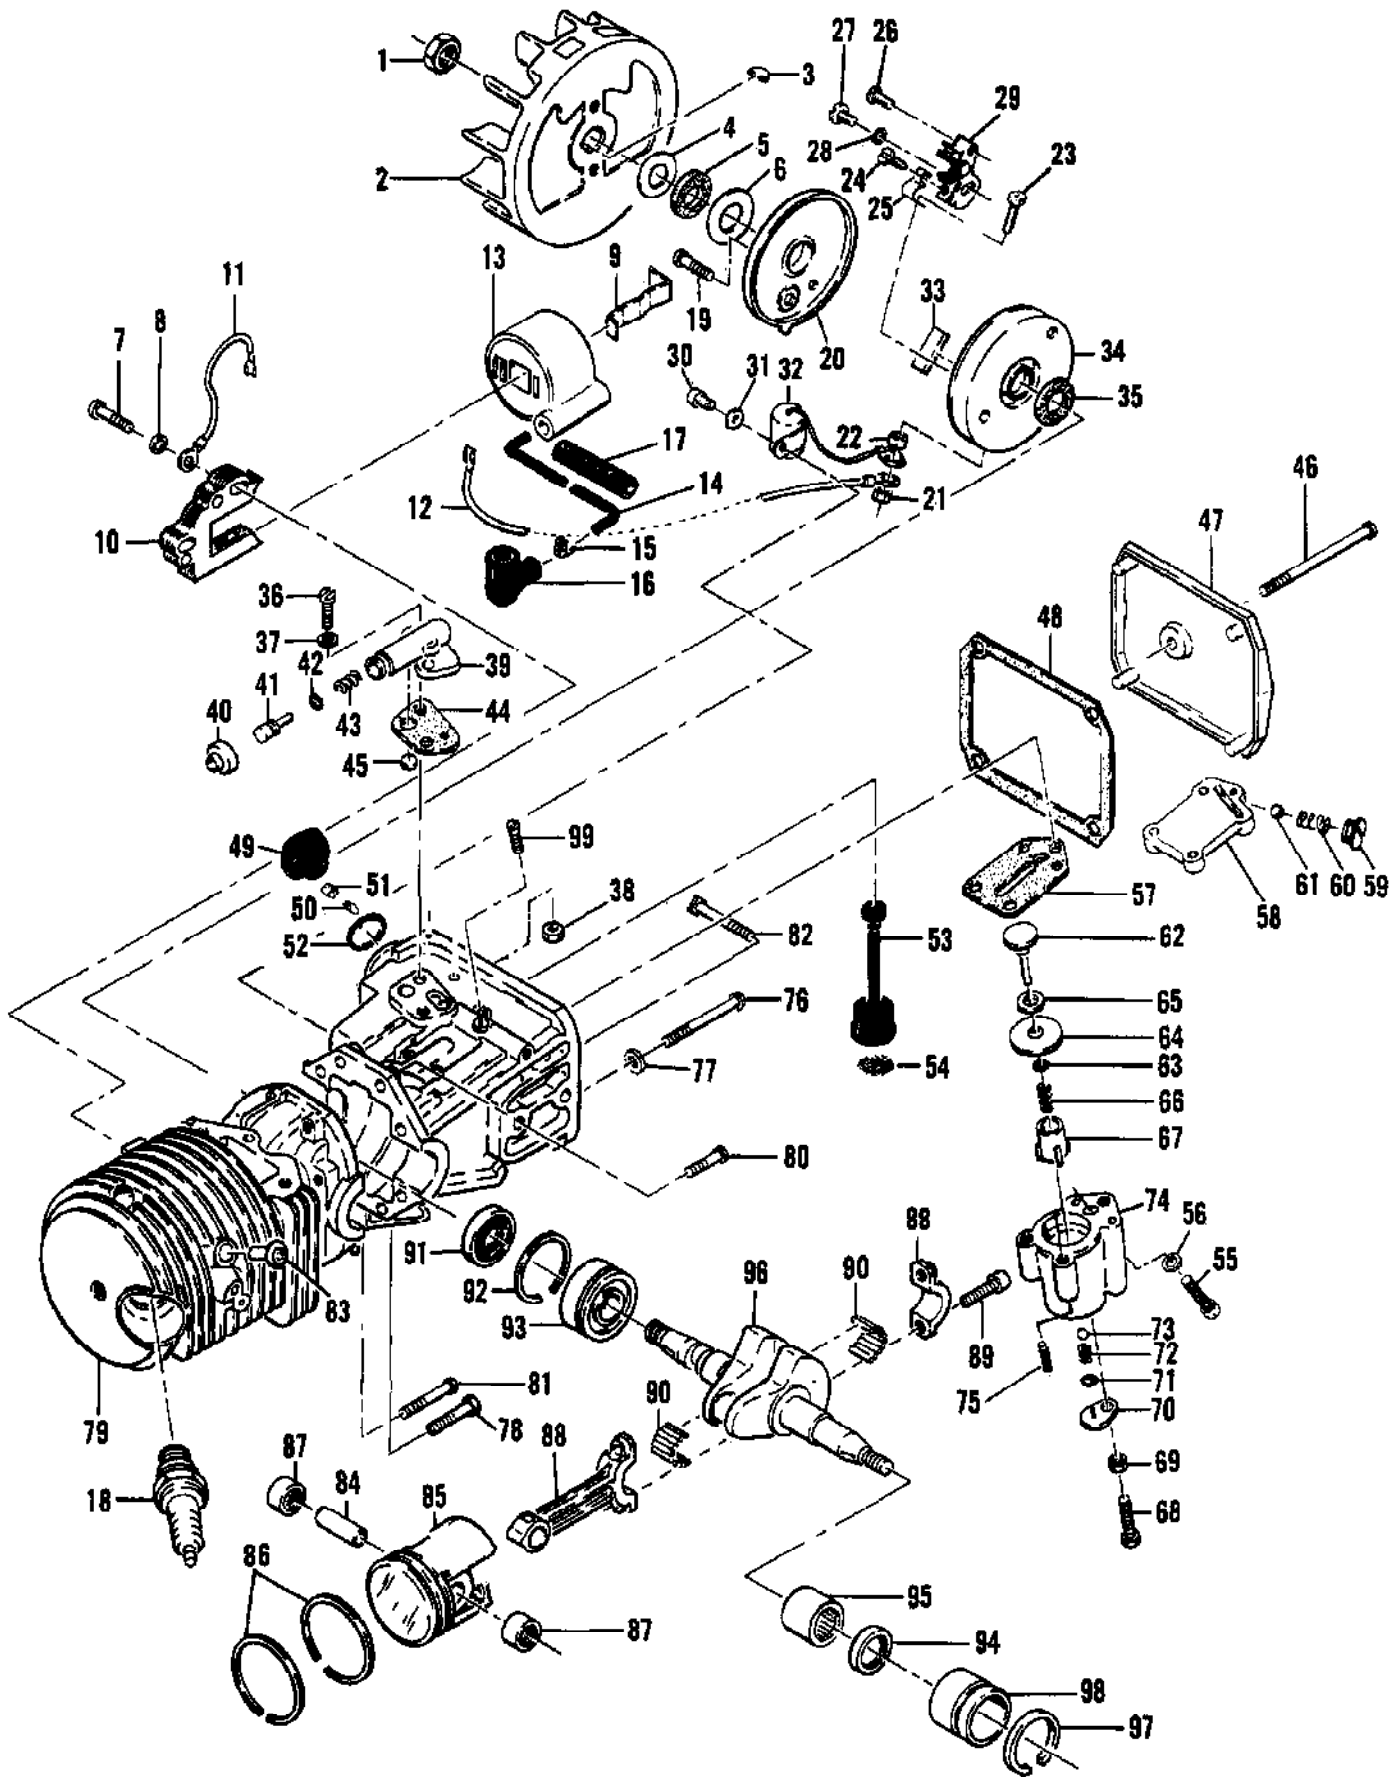

Ref #	Part Number	Qty	Description
1	101391	1	Nut - Hex 3/8-24
	110594	1	Nut - Hex 3/8-24
2	84681	1	Flywheel Assy
3	103879	1	Key - Woodruff
4	67057	1	Washer - Thrust
5	67056	1	Seal
6	67054	1	Washer - Thrust
7	110127	2	Screw - Hex hd 10-24 x 7/8 (SEMS)
8	100003	2	Washer - #10
9	51253	1	Retainer - Coil
10	85138	1	Lamination Assy
11	62819	1	Wire Assy - Ground
12	69344	1	Wire Assy - Primary
13	84972	1	Kit - Coil
14	69966	1	Wire Assy - Spark plug
15	62932	1	Connector
16	62926	1	Boot
17	67127	1	Sleeve
18	63432	1	Spark Plug
19	110349	1	Screw - Rd hd 8-32 x 3/4
20	62362	1	Cover - Breaker box
21	100298	1	Nut - Hex 6-32
22	62365	1	Spacer - Breaker screw
23	110346	1	Screw - Hex hd 6-32 x 3/4
24	110489	1	Screw - Pan hd 6-32 x 7/16 s/t
25	83126	1	Strap - Conduction
26	100934	1	Screw - Rd hd 8-32 x 3/8
27	110445	1	Screw - Truss 8-32 x 3/8
28	105976	1	Washer - #8
29	62363	1	Breaker Assy
	66231	1	Breaker Assy
30	103672	1	Screw - Fil hd 8-32 x 1/2 (SEMS)
31	100080	1	Washer - #8
32	85358	1	Condenser
	67960	1	Condenser
33	54184	1	Wiper
34	62361	1	Box - Breaker
	84329	1	Box - Breaker
35	67051	1	Seal
36	110623	2	Screw - Fil hd 8-32 x 1/2
37	105976	2	Washer - #8
38	100955	1	Nut - Hex 8-32
39	84156	1	Housing - Pump
40	62262	1	Cap - Housing
41	62266	1	Plunger - Pump
42	101056	1	"O" Ring
43	66687	1	Spring
44	62230	1	Gasket
45	62909	1	Valve
46	110291	1	Screw - Pan hd 10-24 x 2-5/8
47	86304	1	Cover - Oil tank
48	86306	1	Gasket - Cover
49	57129A	1	Cap - Oil tank
	68809	1	Cap - Oil tank
50	110737	1	Clip - Plug