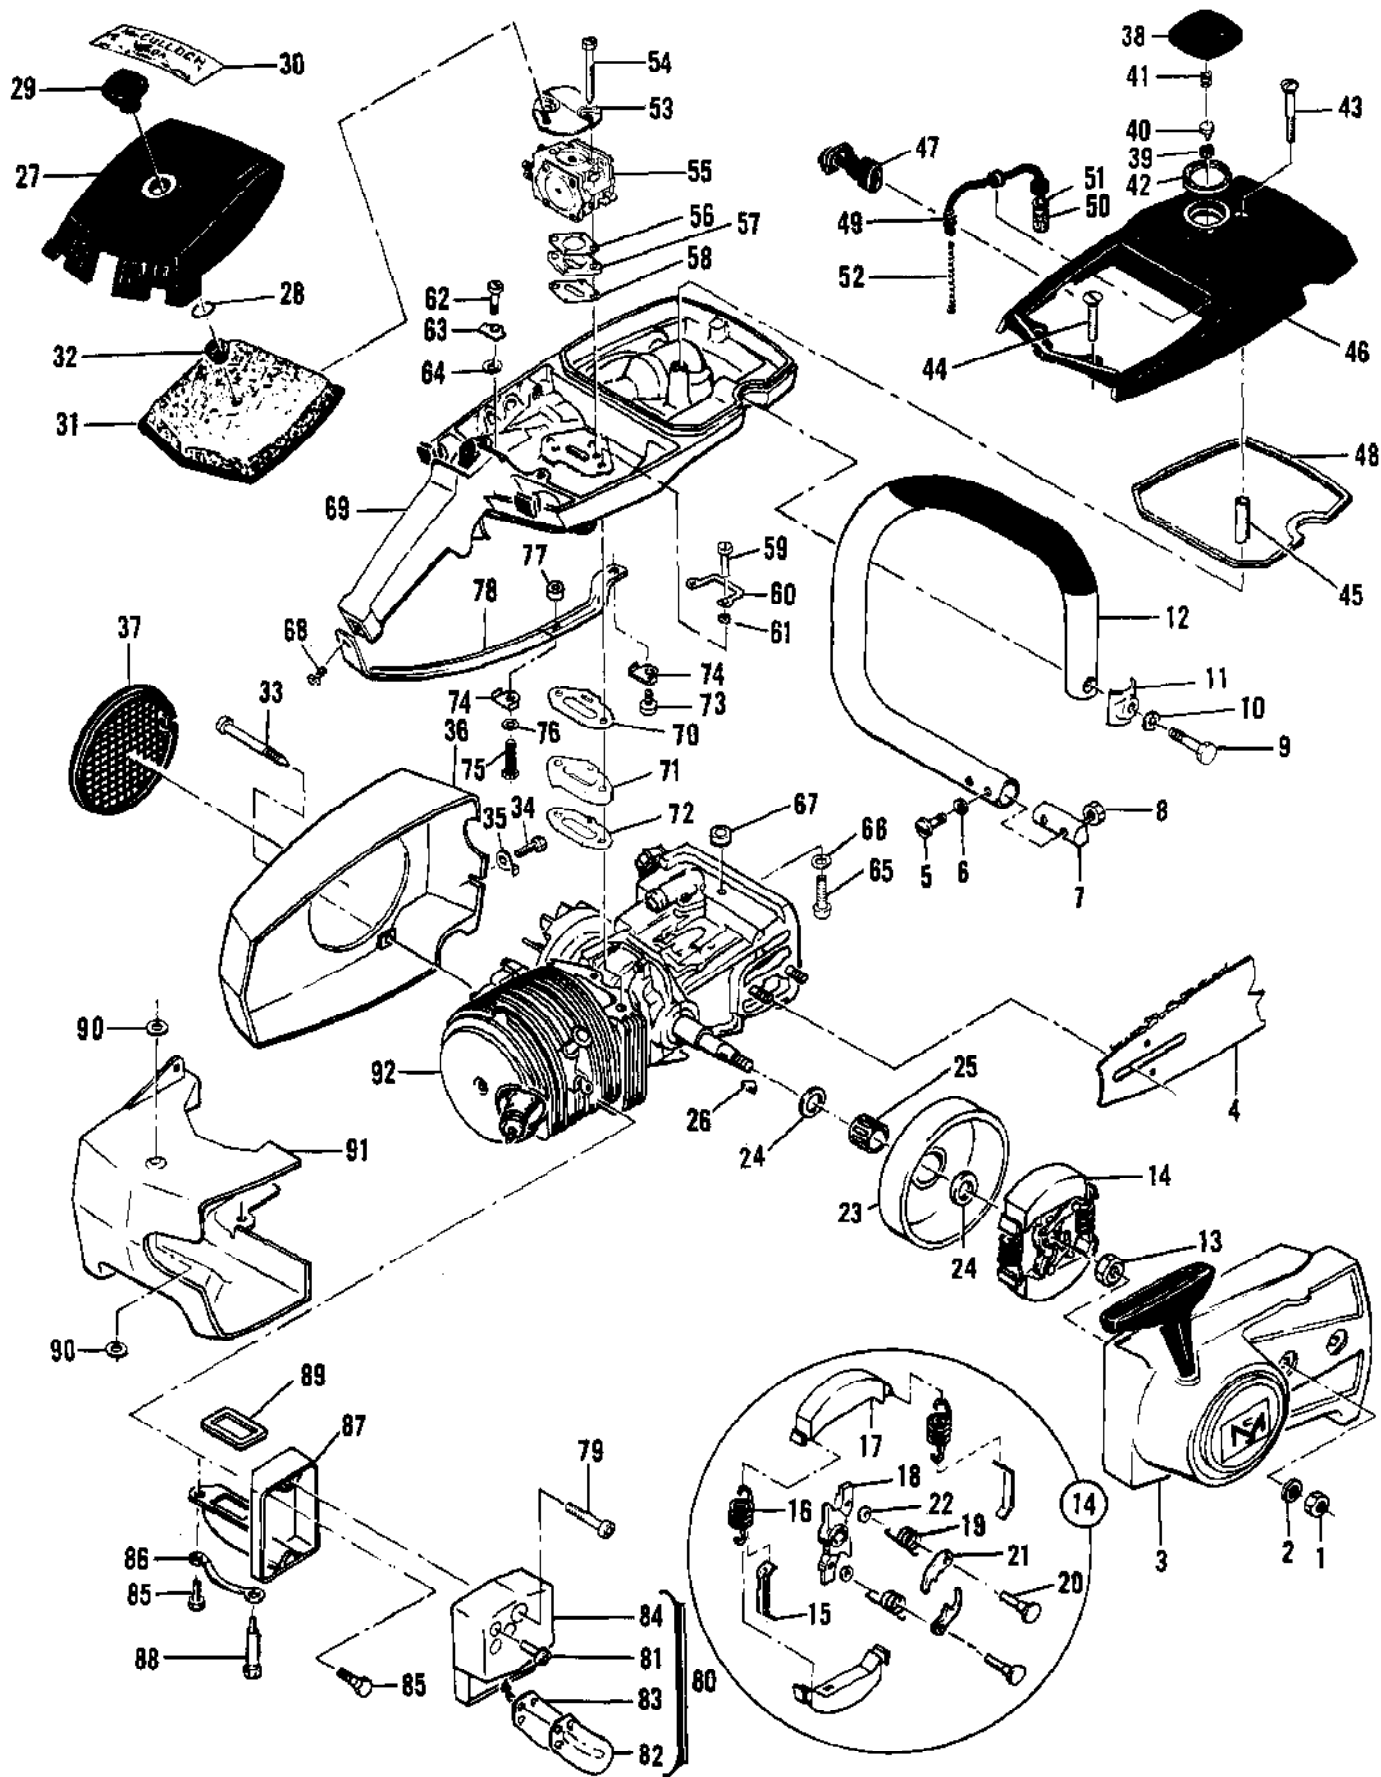

Ref #	Part Number	Qty	Description
	83850	1	Clutch Guard Assy
1	102144	1	Screw - Bar adjusting
2	102067	1	Nut - Hex 10-24
3	110387	1	Washer - Wavey
4	61705	1	Nut - Bar adjusting
5	110264	1	Washer - #10
6	67205	1	Retainer - Shield
7	63985	1	Shield - Dust
8	63986	1	Washer - Thrust
9	85124	1	Drum - Starter
10	110470	1	Rivet - Rope
11	62191A	1	Insert - Handle
12	62190A	1	Handle - Starter
13	69964	1	Rope - Starter
14	68626	1	Spring - Rewind
15	63987	1	Shield - Spring
16	61635A	1	Bushing - Nyliner
17	83569	1	Guard - Clutch

Ref #	Part Number	Qty	Description
1	110454	2	Nut - Hex 5/16-24
2	100440	2	Washer - 5/16
3			Clutch Guard Starter Assy
4			Bar & Chain See "Bar & Chain Assemblies" Illustration and parts list. Used on All Models and Serial Numbers.
5	102761	2	Screw - Hex hd 10-24 x 7/8
6	100352	2	Washer - #10
7	61678	1	Plug - Nut retainer
8	101326	2	Nut - Hex 10-24
9	102130	1	Screw - Hex 1/4-20 x 1-1/2
10	100153	1	Lockwasher - 1/4
11	63484	1	Clamp - Frame
12	85770	1	Frame & Grip Assy
13	103746	1	Nut - Hex 3/8-24
	110594	1	Nut - Hex 3/8-24
14	67148	1	Clutch Assy
	83656	1	Clutch Assy
15	64583	2	Retainer
16	66384	2	Spring - Clutch
17	67233	2	Shoe - Clutch
18	67149	1	Rotor Assy
	83671	1	Rotor Assy
19	68837	2	Spring
	83654	2	Spring
20	67112	2	Rivet
	83653	2	Rivet
21	64857	2	Pawl
	24093	2	Pawl
22	65473	2	Washer - Special
23	65370	1	Kit - Sprocket & Drum
24	61692	2	Shim
25	110330	1	Bearing
26	103879	1	Key - Woodruff
27	68530	1	Cover Assy - Air cleaner
28	110565	1	Ring - Retainer
29	68529	1	Knob - Cover
30	68708	1	Nameplate
	68699	1	Nameplate
	85525	1	Nameplate
31	69922	1	Filter Assy - Air
	83230	1	Filter Assy - Air
32	68528	1	Grommet
33	62978	3	Screw - Special
34	102762	1	Screw - Hex hd 10-24 x 1/2
35	69890	1	Lockplate
36	83521	1	Kit - Fan Housing
37	55615	1	Guard - Flywheel
38	86401	1	Cap Assy - Fuel
39	68533	1	Plug
40	86402	1	Valve
41	63040	1	Spring
42	69767	1	Gasket
43	110402	1	Screw - Oval hd 12-24 x 2-3/8
44	103579	2	Screw - Fil hd 10-24 x 1