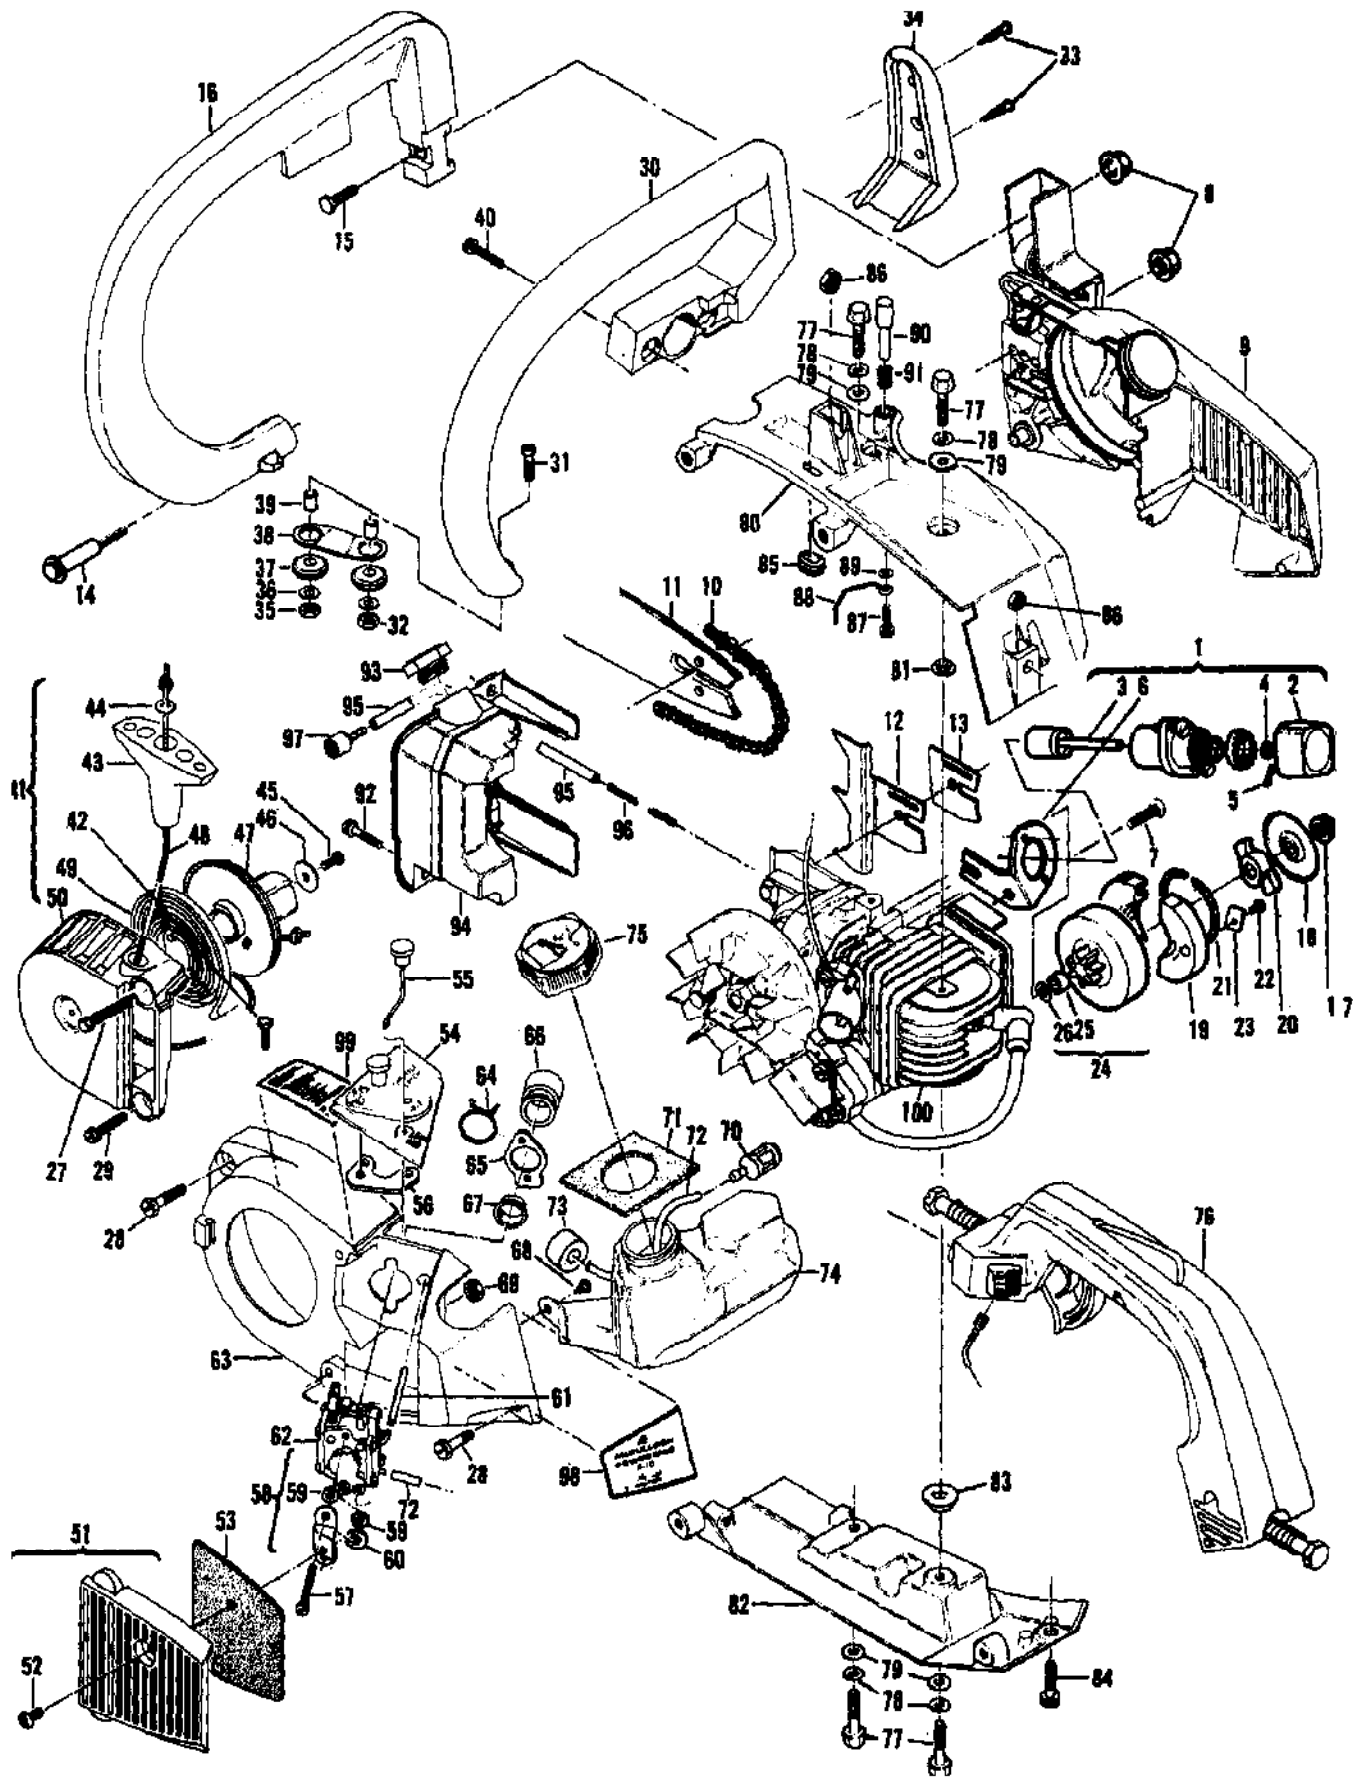

Ref #	Part Number	Qty	Description
1	215662	1	Kit - Grinder Asy - AUTO-SHARP
2	215447	1	Knob
3	216707	1	Wheel Asy - grinding
4	216134	1	Washer
5	216133	1	Pin - Cotter
6	215208	1	Bracket - AUTO-SHARP
7	120025	2	Screw - Pan hd M5 x 10
8	120029	2	Nut - Hx Flg M6 x 1.0
9		1	CHAIN BRAKE Assembly Not available separately. See "Chain Brake Assembly" illustration and parts list.
10		1	Chain Not available separately.See "Bar & Chain Combinations" parts list.
11		1	Bar Not available separately.See "Bar & Chain Combinations" parts list.
12	214207	1	Spike
13	93148	1	Spacer - Bar Pad
14	215695	1	Screw - Hx hd M5 x 50 ST (SEMS)
15	120028	1	Screw - Hx hd M6 x 20
16	93021A	1	Lever - Wraparound
17	94244	1	Nut - Clutch
18	94243	1	Plate - Dust
19	213278	1	Kit - Clutch
20	94242	1	Rotor
21	93608	1	Spring Assembly - Clutch
22	110957	2	Rivet - Fl 1/8 x .547
23	85064	2	Plate - Clutch Shoe
24	215252	1	Drum/Sprocket/Bearing Asy
25	91222	1	Bearing
26	215259	1	Washer - Sprocket
27	120096	1	Screw - WH M5 x 55 ST
28	120095	2	Screw - WH M5 x 20 ST
29	120098	1	Screw - WH M5 x 18
30	216816	1	Kit - Frame
31	216064	1	Screw - M5 T-Head
32	216585	1	Nut - Hx M5 Lock
30	216504	1	Frame Assembly
31	216064	1	Screw - M5 T-Head
32	93057	1	Nut - Hx M5 Lock
33	111011	2	Screw - Pn hd 10-16 x 7/8
34	95141	1	Weight - Frame
35	216585	1	Nut - Hx M5 Lock
36	120045	2	Washer - M5
37	110989	2	Grommet
38	93152	1	Link
39	93057	2	Spacer - Mount
40	120036	2	Screw - Pn M4 x 25 (SEMS)
41	216491	1	Kit - Starter Assembly
42	216064	1	Screw - M5 T-Head
43	91255	1	Kit - Starter Handle
44	105490	1	Washer - Starter Handle
45	110041	1	Screw - Pn hd 8-32 x .5
46	68497	1	Washer
47	213261	1	Drum/Rope Assembly
48	83203	1	Rope - Starter