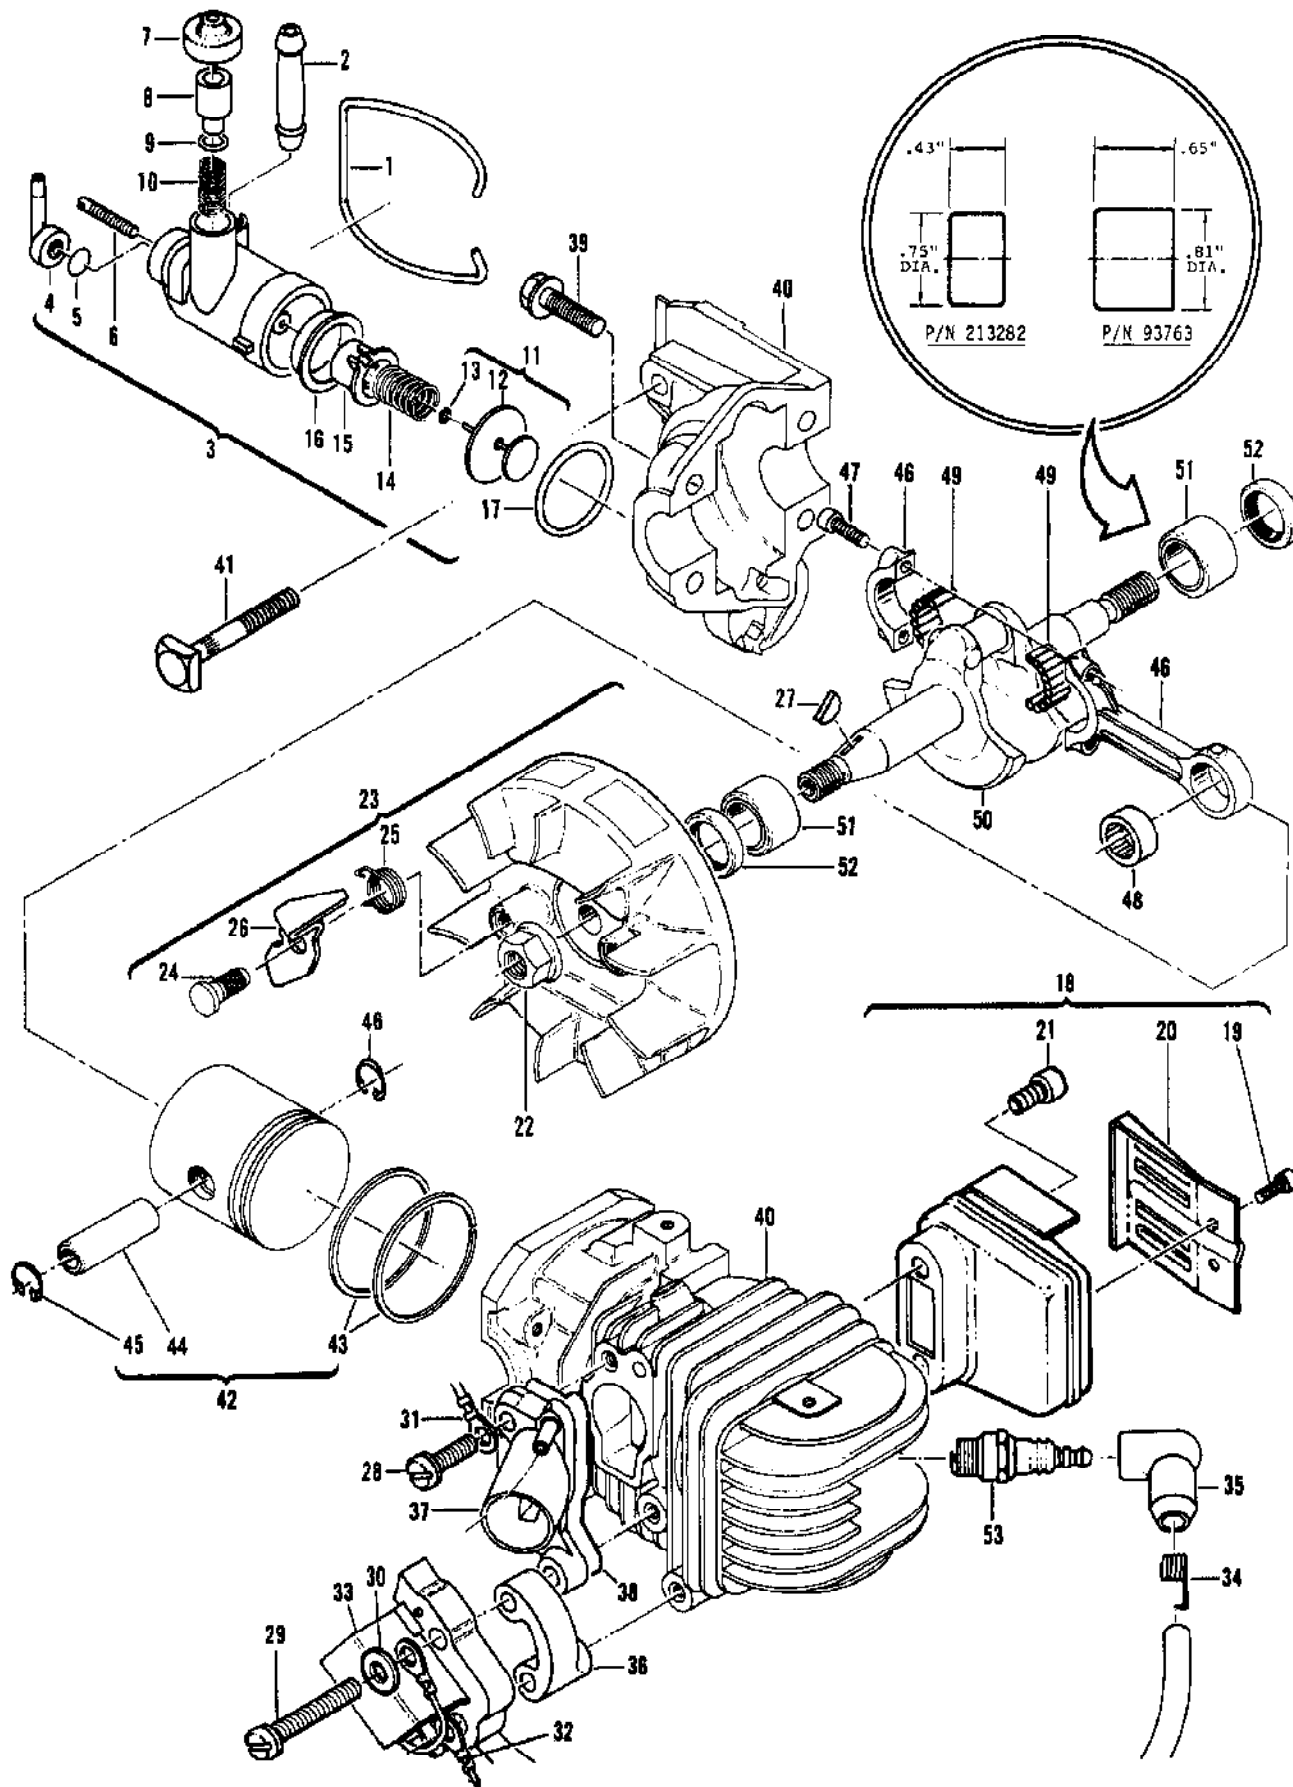

Ref #	Part Number	Qty	Description
1	93150	1	Bail
2	217168	1	Connector - Outlet
3	216424	1	Pump Assembly - Chain Oiler
4	215196	1	Connector - Hose
5	94115	1	Valve - Oiler
6	93639	1	Screw - 6-40 x .800
7	215151	1	Cap - Oil Pump
8	93301	1	Plunger - Oil Pump
9	105614	1	"O" Ring - .239 x .070
10	93632	1	Spring
11		1	Piston Assembly - Oiler Not available separately.
12		1	Ring - Oil Pump Piston Not available separately.
13		1	"O" Ring - .114 x .070 Not available separately.
14	83891	1	Spring - Return
15		1	Sleeve - Oil Pump Not available separately.
16		1	Eyelet Not available separately.
17	110653	1	"O" Ring
18	215411	1	Muffler/Deflector Assembly
19	110681	2	Screw - Skt hd 10-24 x 1/4
20	92961	1	Deflector - Exhaust
21	215394	2	Screw - Special M6
22	213169	1	Nut - Hx Flg M8 x 1.25
23	94737	1	Flywheel/Pawl Assembly
24	216984	2	Pin - Starter Pawl
25	216982	2	Spring - Pawl
26	216983	2	Pawl - Starter
27	102164	1	Key - Woodruff
28	120027	1	Screw - Pan hd M5 x 18 (SEMS)
29	120112	2	Screw - Skt hd M5 x 40
30	24236	1	Washer - Special
31	93514	1	Wire Assembly - Ground
32	93795	1	Wire Assembly - Ground
33	216599	1	Electronic Ignition Assembly
34	102556	1	Connector - Spark Plug
35	95266	1	Boot - Spark Plug
36	214356	1	Spacer - Coil
37	215601	1	Manifold - Carburetor
38	92778	1	Gasket - Insulator
39	120097	4	Screw - Hx W/H M5 x 25
40	215943	1	Cylinder/Crankcase Assembly
41	92777	1	Bolt - Bar Mounting
42	94660	1	Piston Assembly
43	94136	1	Ring Set
44	92836	1	Pin - Piston
45	111026	2	Ring - Snap
46	94135	1	Connecting Rod Assembly
47	94654	2	Screw - Connecting Rod
48	110984	1	Bearing - Needle
49	68095	1	Roller - Needle (set of 20)
50	92750	1	Crankshaft
51	213282	2	Bearing - Crankshaft
52	83859	2	Seal - Crankshaft Oil
51	93763	1	Sleeve Assembly - Bearing
52	83859	2	Seal - Crankshaft Oil