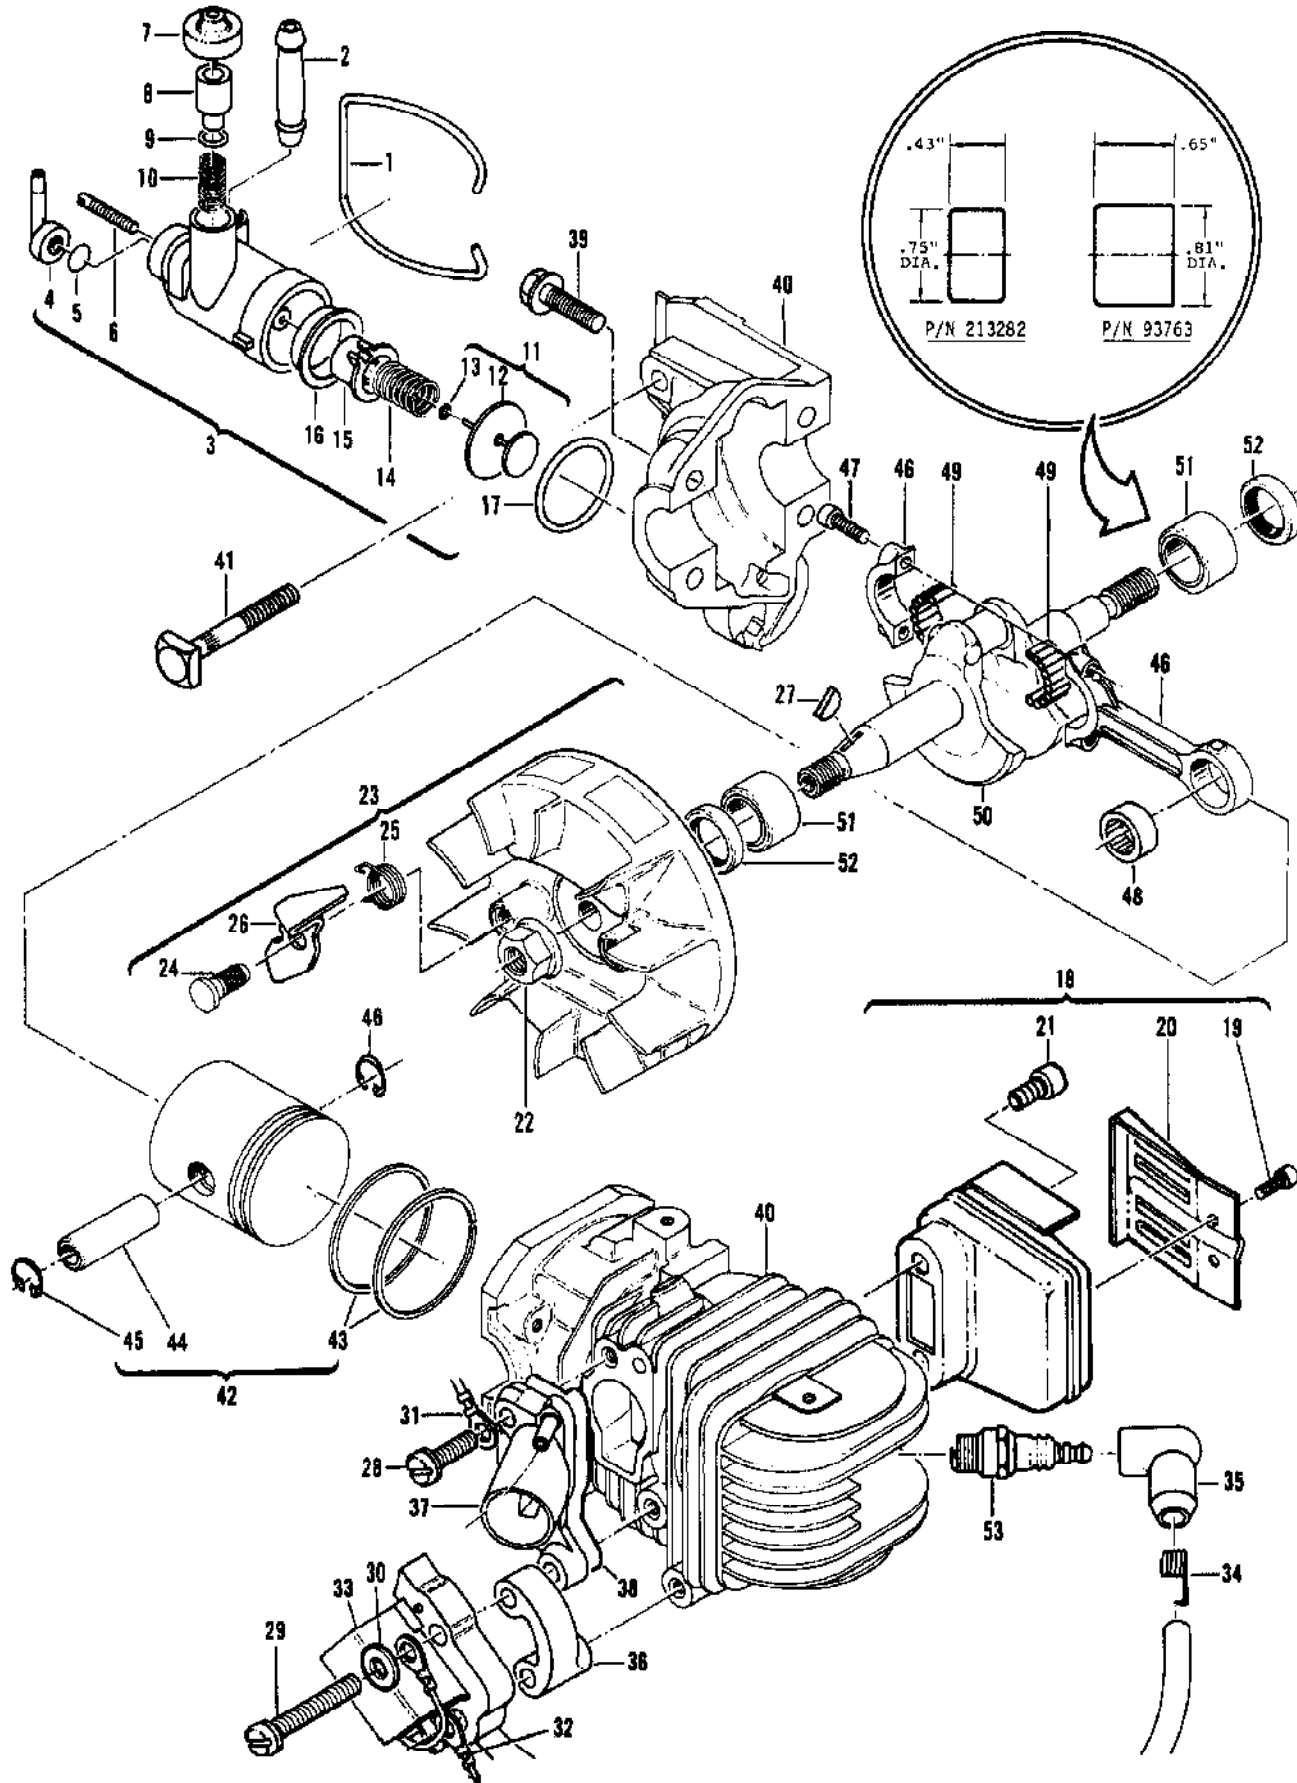

Ref #	Part Number	Qty	Description
1	93150	1	Bail
2	217168	1	Connector - Outlet
3	216424	1	Pump Assembly - Chain Oiler
4	215196	1	Connector - Hose
5	94115	1	Valve - Oiler
6	93639	1	Screw - 6-40 x .800
7	215151	1	Cap - Oil Pump
8	93301	1	Plunger - Oil Pump
9	105614	1	"O" Ring - .239 x .070
10	93632	1	Spring
11		1	Piston Assembly - Oiler Not available separately.
12		1	Ring - Oil Pump Piston Not available separately.
13		1	"O" Ring - .114 x .070 Not available separately.
14	83891	1	Spring - Return
15		1	Sleeve - Oil Pump Not available separately.
16		1	Eyelet Not available separately.
17	110653	1	"O" Ring
18	215411	1	Muffler/Deflector Assembly
19	110681	2	Screw - Skt hd 10-24 x 1/4
20	92961	1	Deflector - Exhaust
21	215394	2	Screw - Special M6
22	213169	1	Nut - Hx Flg M8 x 1.25
23	94737	1	Flywheel/Pawl Assembly
24	216984	2	Pin - Starter Pawl
25	216982	2	Spring - Pawl
26	216983	2	Pawl - Starter
27	102164	1	Key - Woodruff
28	120027	1	Screw - Pan hd M5 x 18 (SEMS)
29	120112	2	Screw - Skt hd M5 x 40
30	24236	1	Washer - Special
31	93514	1	Wire Assembly - Ground
32	93795	1	Wire Assembly - Ground
33	216599	1	Electronic Ignition Assembly
34	102556	1	Connector - Spark Plug
35	95266	1	Boot - Spark Plug
36	214356	1	Spacer - Coil
37	215601	1	Manifold - Carburetor
38	92778	1	Gasket - Insulator
39	120097	4	Screw - Hx W/H M5 x 25
40	215943	1	Cylinder/Crankcase Assembly
41	92777	1	Bolt - Bar Mounting
42	94660	1	Piston Assembly
43	94136	1	Ring Set
44	92836	1	Pin - Piston
45	111026	2	Ring - Snap
46	94135	1	Connecting Rod Assembly
47	94654	2	Screw - Connecting Rod
48	110984	1	Bearing - Needle
49	68095	1	Roller - Needle (set of 20)
50	92750	1	Crankshaft
51	213282	2	Bearing - Crankshaft
52	83859	2	Seal - Crankshaft Oil
51	93763	1	Sleeve Assembly - Bearing
52	83859	2	Seal - Crankshaft Oil