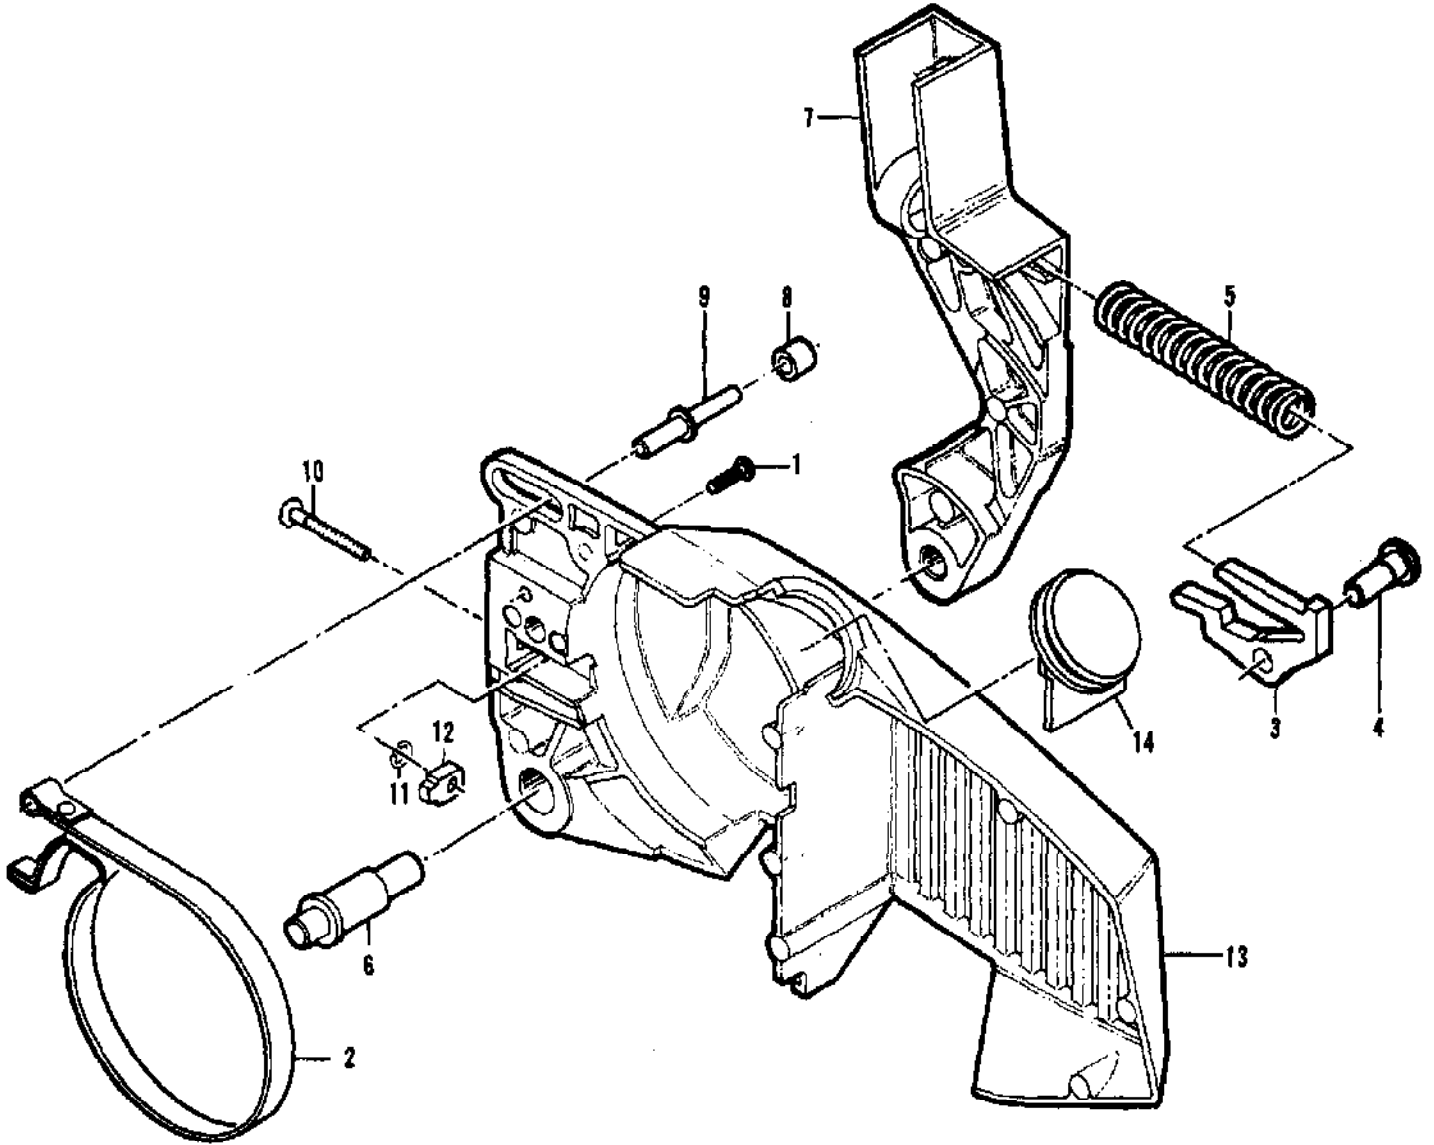

Ref #	Part Number	Qty	Description
	214373	1	CHAIN BRAKE Assembly
1	111047	1	Screw - Fil hd 8-32 x 5/8
2	94709	1	Band - Brake
3	215758	1	Kit - Latch
4		1	Spring - Compression Not available separately.
5	93602	1	Pivot - Latch
6	92482	1	Pivot - Lever
7	93159	1	Lever - Actuating
8	214368	1	Bearing - Roller
9	213907	1	Pin - Roller
10	90658	1	Screw - Adjusting
11	110907	1	Ring - Retaining
12	84929	1	Nut - Bar Adjusting
13	215589	1	Housing - Brake
13	94181	1	Housing - Brake
14	935284	1	Cover - AUTO-SHARP