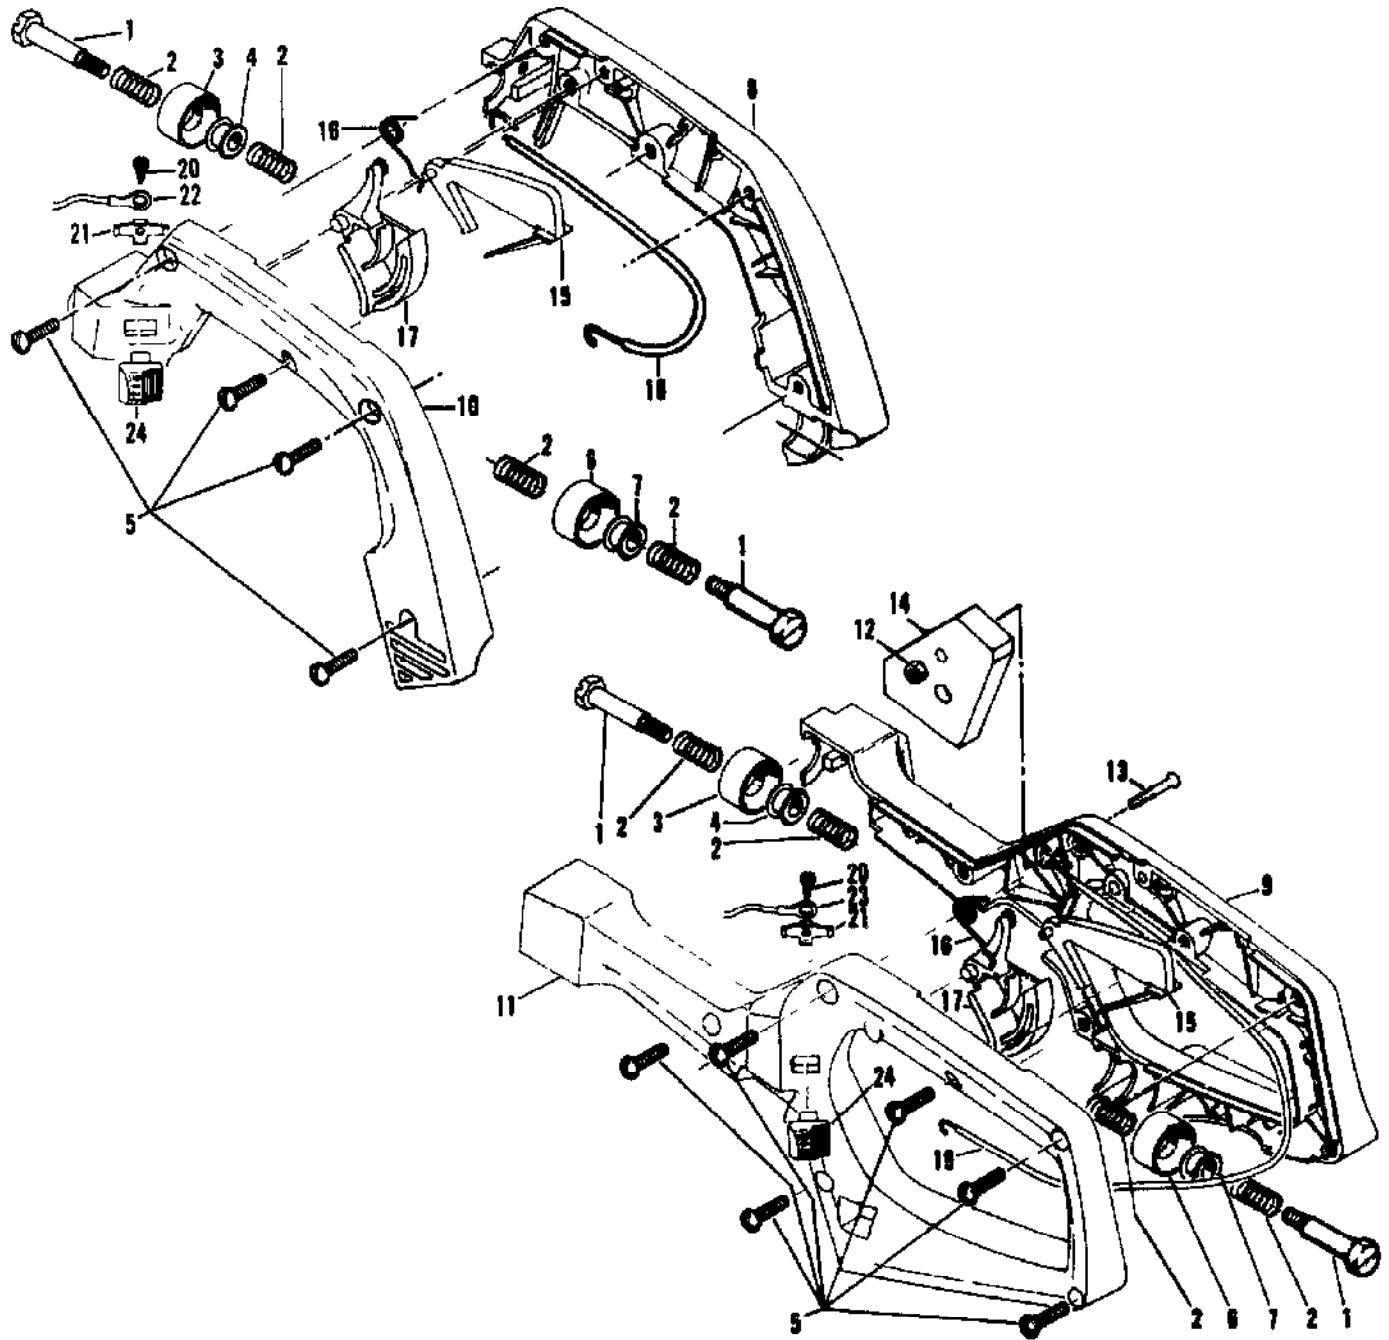

Ref #	Part Number	Qty	Description
1	93529	2	Bolt - Shoulder
2	93530A	4	Spring - Mount
3	92704	1	Mount
4	94038	1	Hub - Mount
	213230		Handle Assembly
	213231		Handle Assembly
	213235		Handle Assembly
5	111032	A/R	Screw - Pan hd 10-16 x 5/8
6	92704	1	Mount
7	94038	1	Hub - Mount
8	213229	1	Handle - Right half
9	213224	1	Handle - Long right
10	213228	1	Handle - Left half
11	213226	1	Handle - Long left
12	101326	1	Nut - Hx lock 10-24
13	104400	1	Screw - Pan hd 10-24 x 1-1/4
14	95042	1	Weight - Handle
15	93310	1	Trigger - Safety
16	93515	1	Spring - Trigger
17	213232	1	Trigger - Throttle
18	213234	1	Wire Assembly - Throttle
19	213233	1	Wire Assembly - Throttle
20	110706	1	Screw - Pan hd 8-18 x 1/2
21	62451	1	Contact - Ignition switch
22	93505A	1	Wire - Stop switch (PM 310/320)
23	94039	1	Wire - Stop switch (PM 330)
24	68846	1	Button - Stop switch