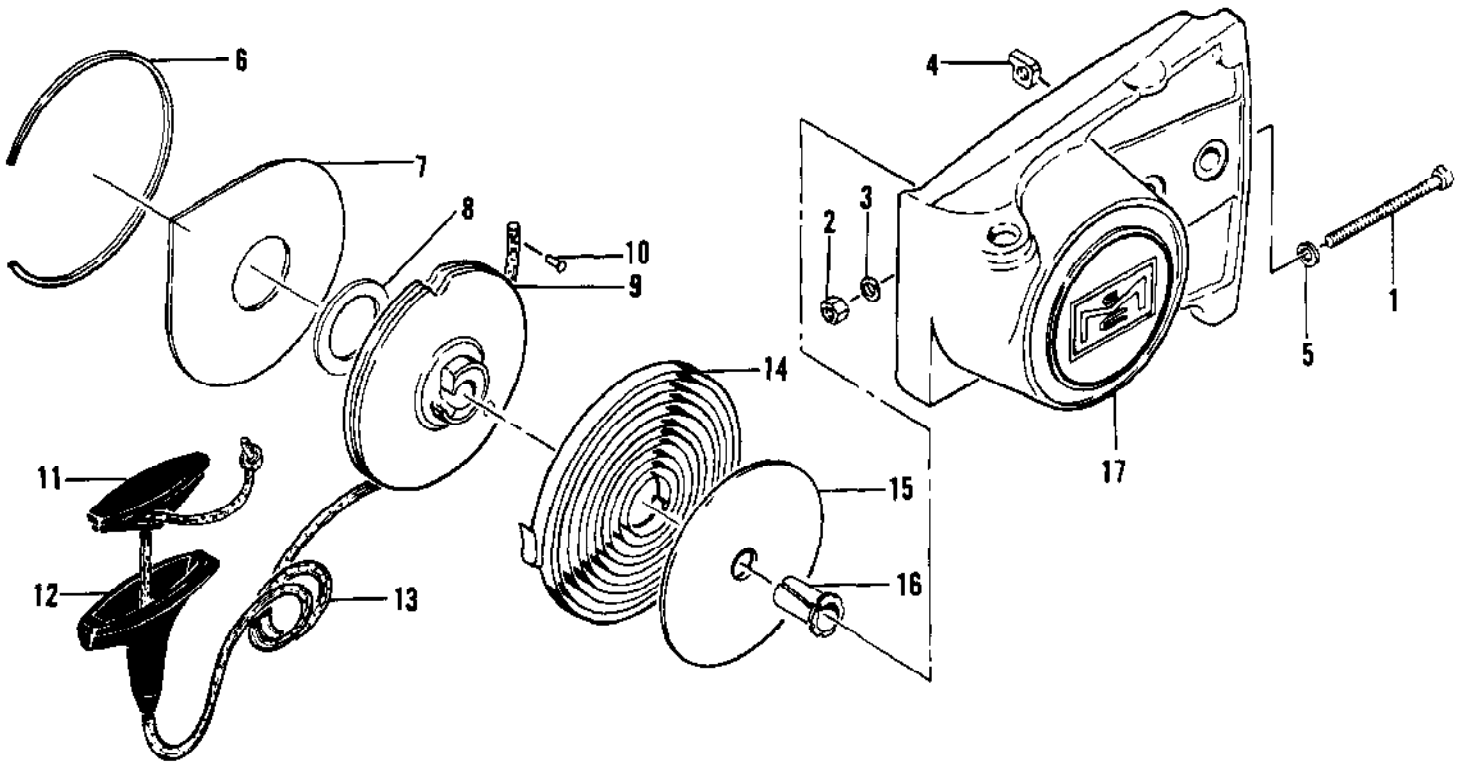

61753

Ref #	Part Number	Qty	Description
61753	61753		"Break All" Chain Breaker Required when repairing chain; Instructions included.

78960

78961

78963

78964

110626

Ref #	Part Number	Qty	Description
78960	78960		40:1 Two-Cycle Motor Oil - 6oz. can
78961	78961		40:1 Two-Cycle Motor Oil - 6-pack (6oz. can)
78963	78963		40:1 Two-Cycle Motor Oil - 16oz. can
78964	78964		40:1 Two-Cycle Motor Oil - 6-pack (16oz.can)
110626	110626		40:1 Two-Cycle Motor Oil - 1 qt. bottle

No
Diagram
Available

Parts List
Only

Ref #	Part Number	Qty	Description
	83434		Manual - Owner's
	63746		Scrench
	63341A		Kit - Spike
	62827		Wrench
	65712		Guide - Timing
	63432		Spark Plug - AC CS42T
	65778		Spark Plug - AC CS41T
	69210		Piston Assy - 0.020 in. oversize
	62813		Ring Set - Piston 0.020 in. oversize
	69211		Piston Assy - 0.030 in. oversize
	62812		Ring Set - Piston 0.030 in. oversize
	64330		Bar Plate Set
	63084		Manual - Shop
	69058		Kit - Wrap around frame
	69191		Kit - Pressure test adaptor
	83406		Kit - Spark arrester screen
	84453		Kit - Piston tool
	63541		Bar - 16 in.
	62556M		Chain Assy - 16 in. bar

110631

110632

Ref #	Part Number	Qty	Description
110631	110631		Chain, Bar, and Sprocket Oil - 1qt. bottle
110632	110632		Chain, Bar, and Sprocket Oil - Case of 24 (1qt. Bottles)

A

B

C

D

Bar Guards

Ref #	Part Number	Qty	Description
	83850	1	Clutch Guard Assy
1	102144	1	Screw - Bar adjusting
2	102067	1	Nut - Hex 10-24
3	110387	1	Washer - Wave
4	61705	1	Nut - Bar adjusting
5	110264	1	Washer - #10
6	67205	1	Retainer - Shield
7	63985	1	Shield - Dust
8	63986	1	Washer - Thrust
9	83651	1	Drum - Starter
10	110470	1	Rivet - Starter rope
11	62191A	1	Insert - Handle
12	62190A	1	Handle - Starter
13	69964	1	Rope - Starter
14	83334	1	Spring - Rewind
15	63987	1	Shield - Spring
16	61635A	1	Bushing - Nyliner
17	83569	1	Guard - Clutch