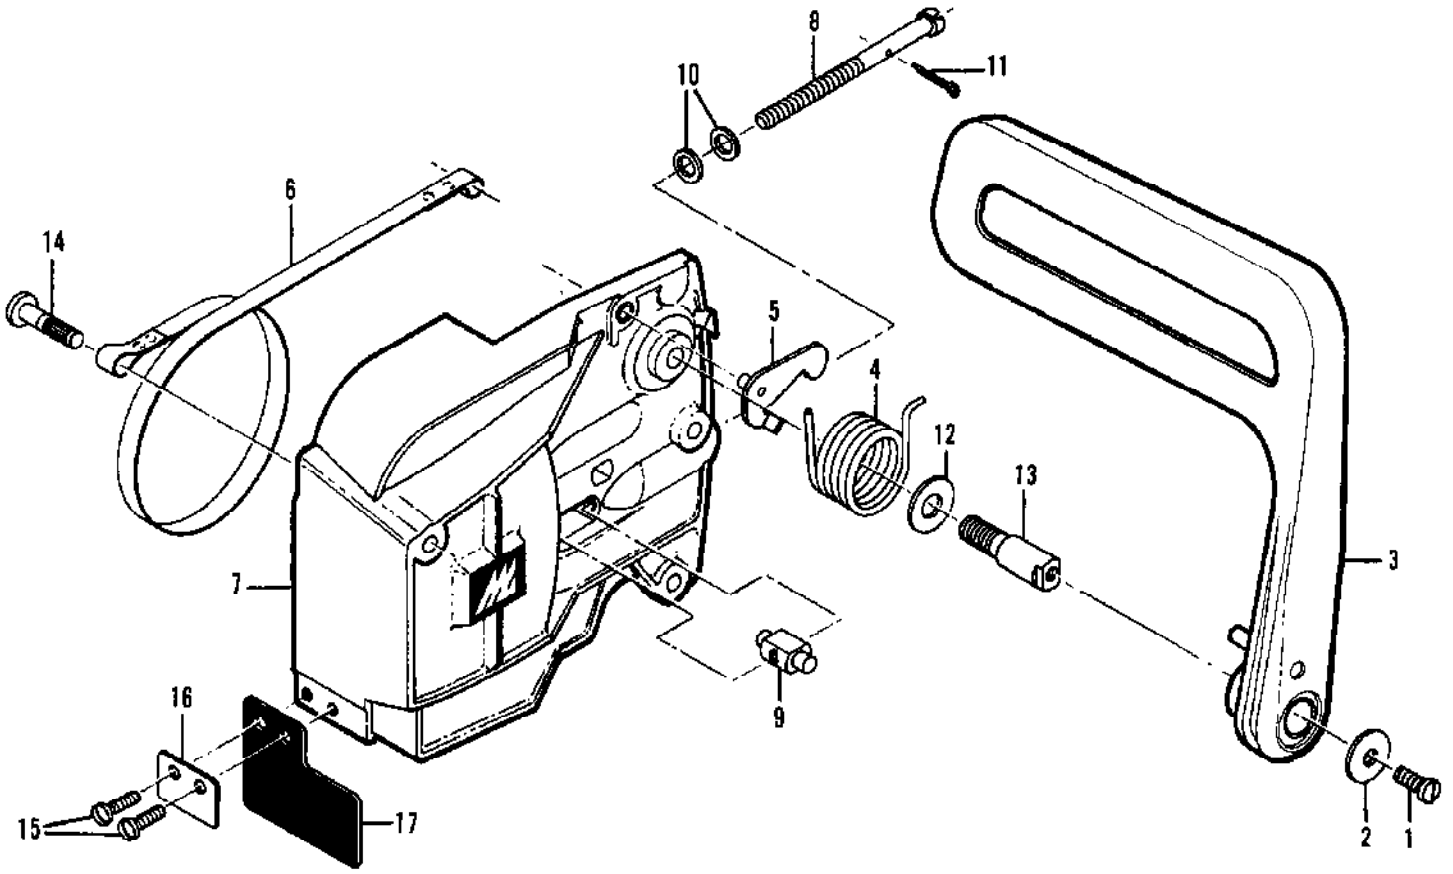

Ref #	Part Number	Qty	Description
	87288	1	Carburetor Assembly
1	52933	4	Screw - Pump Cover
2	83731	1	Cover - Pump
3	66629	1	Gasket - Pump cover
4	66630	1	Diaphragm - Fuel pump
5	48780	1	Screw - Throttle shaft clip
6	66646	1	Clip - Throttle shaft
7	48780	1	Screw - Throttle plate
8	51720	1	Plate - Throttle
9	88773	1	Shaft Assy - Throttle
10	67136	1	Spring - Throttle shaft
11	66639	1	Plate - Choke
12	83717	1	Shaft Assy - Choke
13	100071	1	Ball - Choke friction
14	48759	1	Spring - Choke friction
15	88768	1	Needle - Low speed mix
16	66626	1	Spring - Needle
17	66625	1	Screw - Idle speed
18	66626	1	Spring - Idle speed screw
19	61725	4	Screw - Diaphragm cover
20	66631	1	Cover - Diaphragm
21	66632	1	Diaphragm - Metering
22	66633	1	Gasket - Diaphragm
23	66644	1	Screw - Inlet lever pin
24	66636	1	Pin - Inlet lever
25	66638	1	Lever - Inlet
26	66404	1	Spring - Inlet lever
27	66637	1	Needle - Inlet
28	66623	1	Screen - Fuel inlet
29	88771	1	Jet - High speed fuel (029 std.)
	88772		Jet - High speed (028) Alt.
	88781		Jet - High speed (027) Alt.
	88780		Jet - High speed (026) Alt.
	88769		Jet - High speed (030) Alt.
	88770		Jet - High speed (031) Alt.
30	52928	1	Plug - Cup
31	66622	1	Plug - Welch
	88774		Gasket Set
	88775		Repair Kit

Ref #	Part Number	Qty	Description
	91436	1	CHAIN BRAKE
1	102500	1	Screw - Pan hd 10-24 x 1/2
2	91273	1	Washer - Special
3	91251	1	Lever Asy - Brake
4	91411	1	Spring - Activating
5	91235A	1	Latch Asy
6	91410	1	Band - Brake
7	91437	1	Housing Asy
8	91761	1	Screw - Bar adjusting
9	52207C	1	Nut - Bar adjusting
10	100004	2	Washer
11	105686	1	Pin - Cotter
12	91245	1	Washer - Thrust
13	91246	1	Pin - Lever pivot
14	91412	1	Pin - Brake band
15	110041	2	Screw - Pan hd 8-32 x 1/2
16	69492	1	Retainer - Deflector
17	69477	1	Deflector