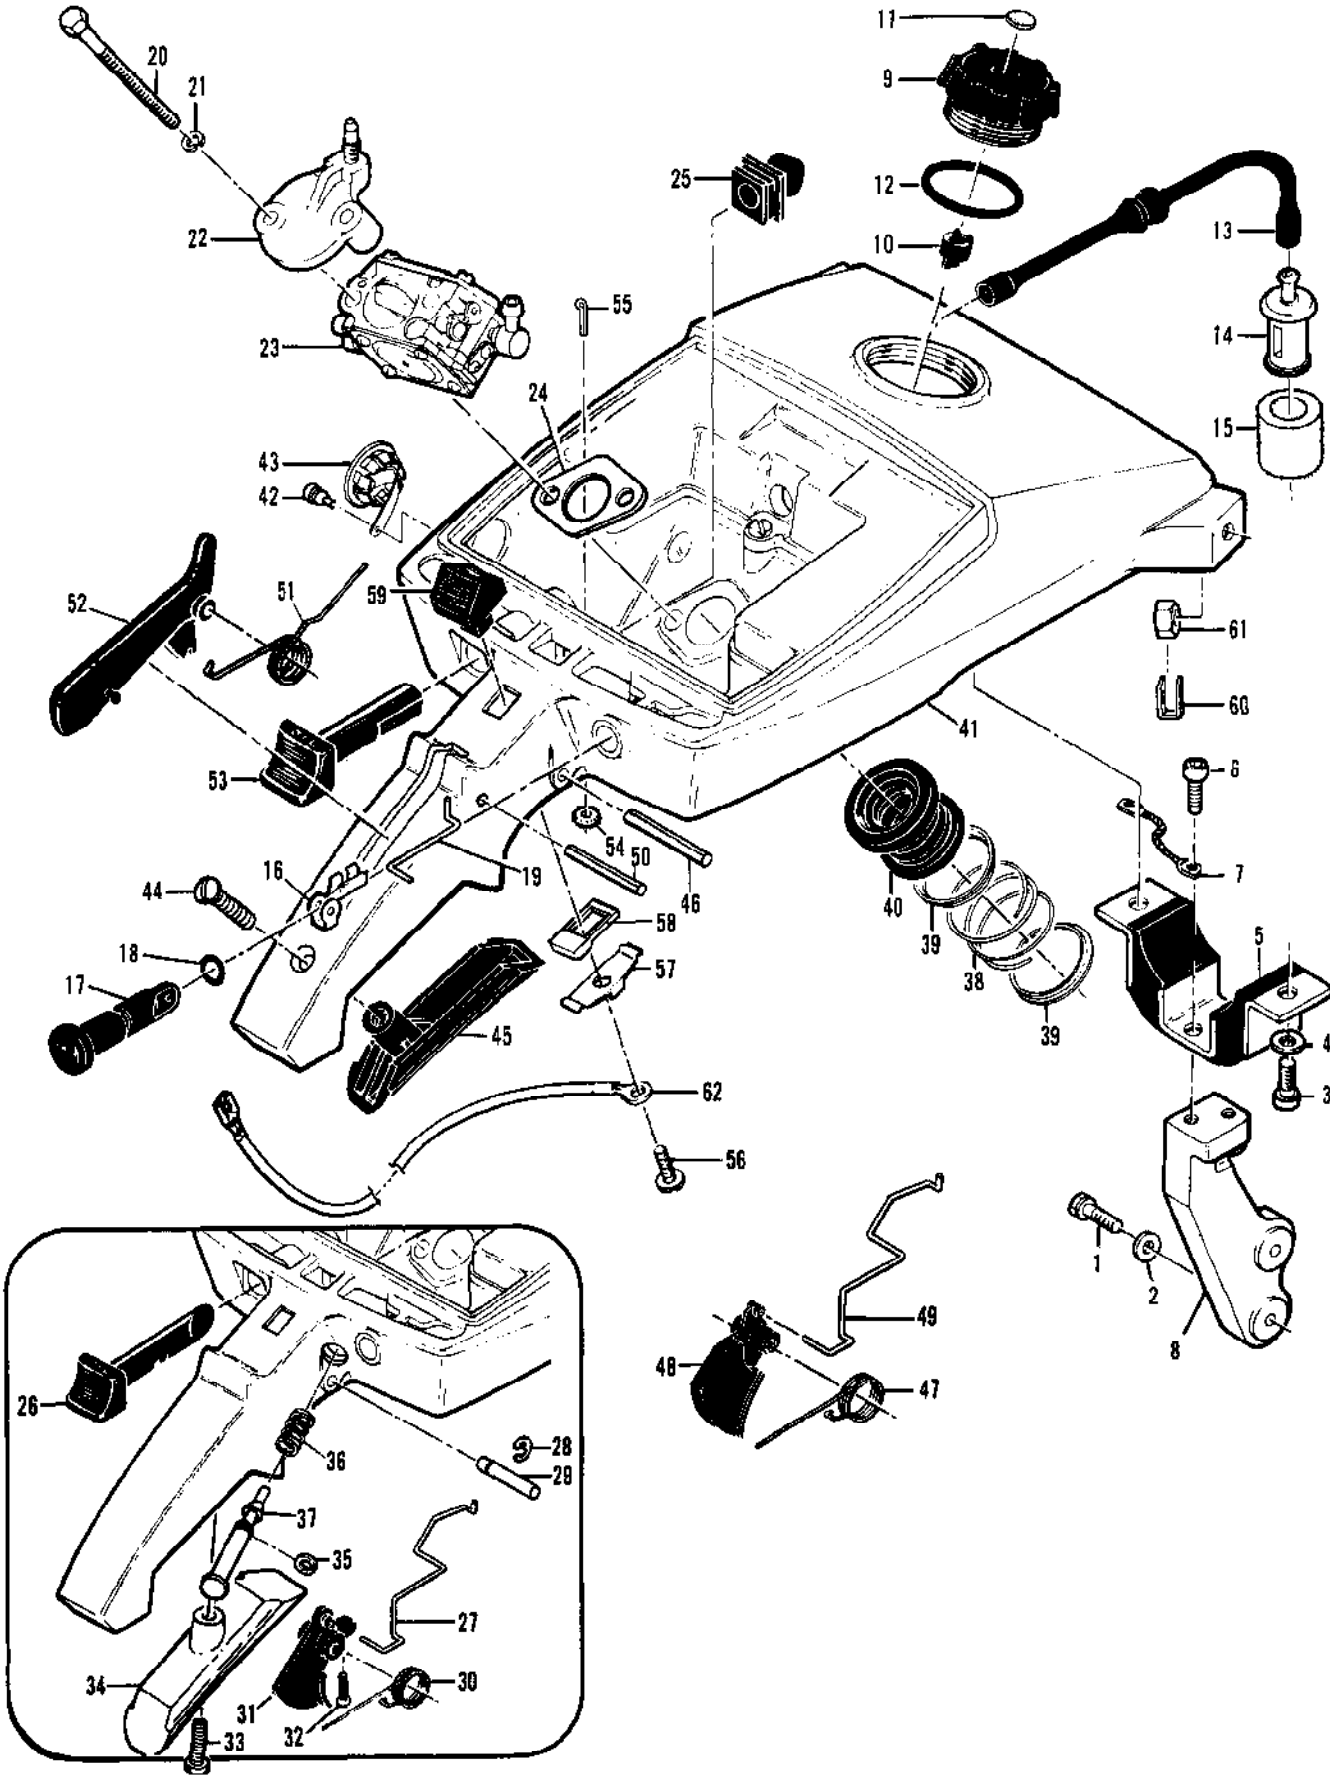

Ref #	Part Number	Qty	Description
1	85547A	1	Clutch Guard Asy
2	62057	1	Screw - Adjustment
3	105686	1	Pin - Cotter
4	100004	1	Washer - 1/4
5	100005	1	Washer - 1/4
6	52207C	1	Nut - Bar adjustment
7	110041	2	Screw - Pan hd 8-32 x 1/2
8	69492	1	Retainer - Deflector
9	69477	1	Deflector - Sawdust

Ref #	Part Number	Qty	Description
1	102761	2	Screw - Hx hd 10-24 x 7/8
2	83745	2	Washer - Special
3	104895	2	Screw - Skt hd 10-24 x 5/8
4	83745	2	Washer - Special
5	85897	1	Mount - Front
6	104895	2	Screw - Skt hd 10-24 x 5/8
7	86365	1	Strap - Ground
8	69422	1	Bracket - Mount
9	559348	1	Cap Asy - Fuel
10	53766A	1	Valve - Check
11	55063	1	Seal - Capillary
12	101348	1	"O" Ring
13	69312	1	Hose - Fuel
14	53679B	1	Pickup Asy - Fuel
15	61159	1	Filter - Fuel
16	69442	1	Retainer - Choke Rod
17	69471	1	Button - Choke
18	105614	1	"O" Ring
19	69443	1	Rod - Choke
20	110614	2	Screw - Hx hd 10-24 x 2-3/8
21	103174	2	Washer - Lock #10
22	69152	1	Anchor Asy - Air cleaner
23		1	Carburetor Asy See "Carburetor Assembly" illustration and parts list.
24	86189	1	Gasket - Carburetor
25	69525	1	Grommet - Throttle rod
26	69495	1	Plunger - Oiler
27	84119	1	Rod - Throttle
27	86149	1	Rod - Throttle
28	104501	1	Retainer - Trigger pin
29	69465	1	Pin - Trigger
30	69466	1	Spring - Trigger
31	84121	1	Trigger - Throttle
31	86150	1	Trigger - Throttle
32	110668	1	Screw - Fil hd 8-36 x 5/8
33	110724	1	Screw Fil hd 10-24 x 1
34	85660	1	Insert - Handle
35	102189	1	Ring - Retaining
36	84214	1	Spring - Throttle latch
37	84213	1	Button - Throttle latch
37	86151	1	Button - Throttle latch
38	69565	1	Spring - Connector
39	69371	2	Ferrule - Connector
40	69889	1	Connector
41	87289A	1	Kit - Tank/Control Asy
42	69360	1	Plug
43	51396A	1	Cover Asy - Adj hole
44	92209	1	Screw - Insert
45	92172	1	Insert - Handle
46	110948	1	Pin - Roll 3/16 x 1-1/4
47	69466	1	Spring - Trigger
48	92164	1	Trigger - Throttle
49	86149	1	Rod - Throttle
50	102419	1	Pin - Roll 1/8 x 1
51	92173	1	Spring - Trigger release