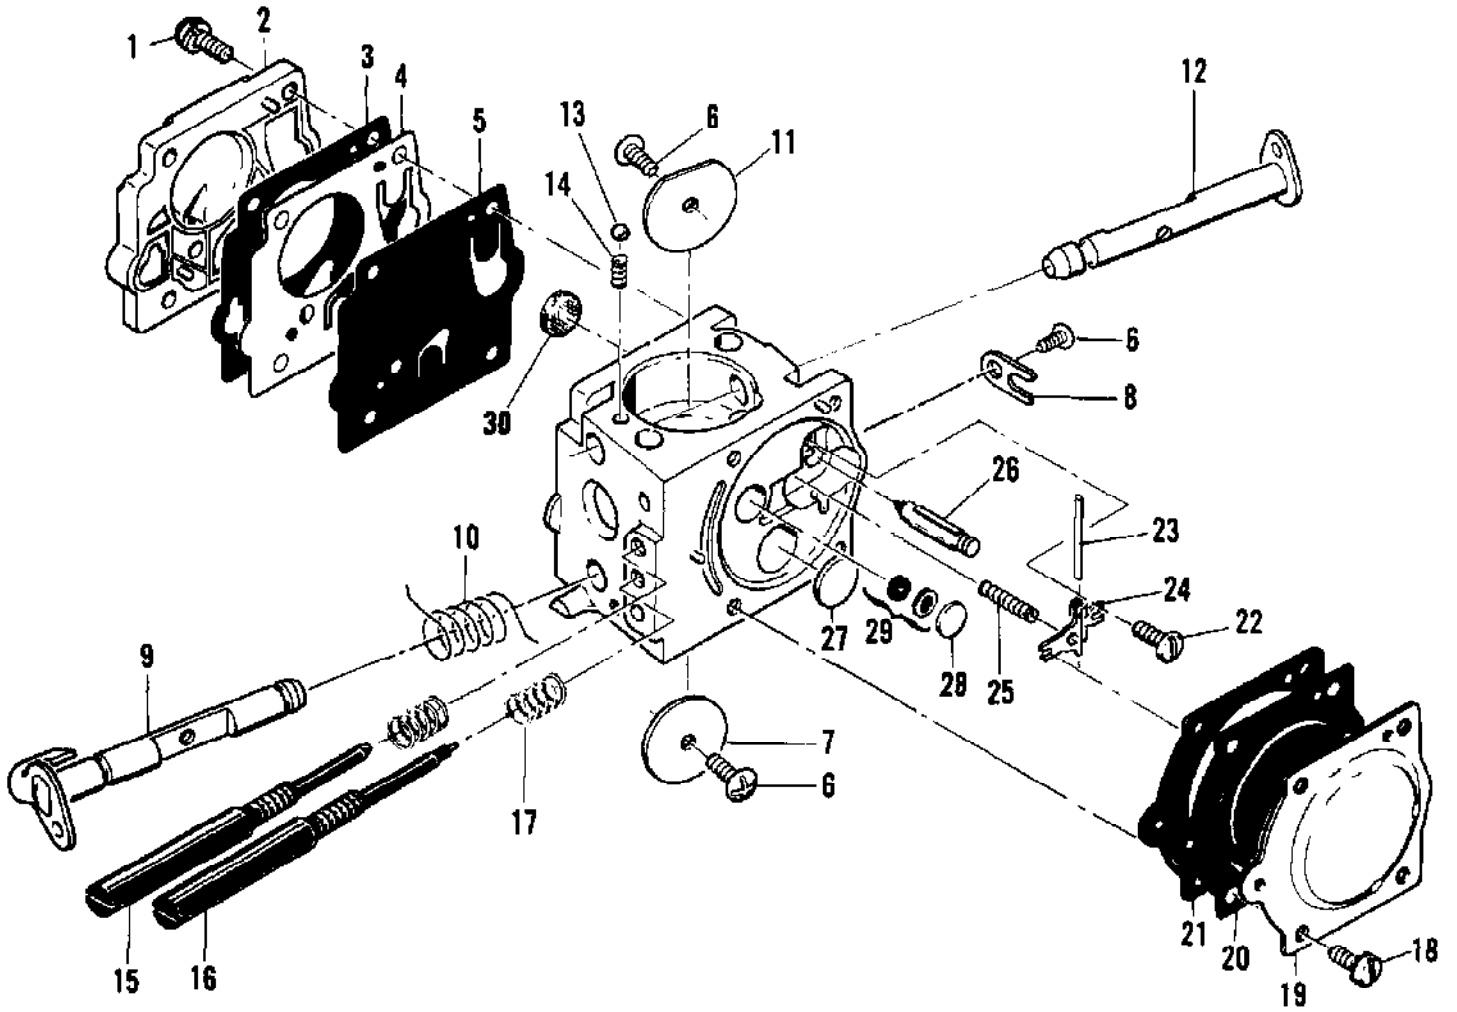

No
Diagram
Available

Parts List
Only

Ref #	Part Number	Qty	Description
	84597		Baffle - Spark arrester
	86218		Kit - Preheater
	86330		Kit - Spike
	86419		Guide - Timing
	63746		Scrench
	63097		Spark Plug - AC CS 45T
	65778		Spark Plug - AC CS 41T
	62827		Wrench - Screwdriver
	83235		Wrench - Screwdriver
	85968		Guard - Hand
	87839		Adapter - Bar mounting
	85726		Manual - Owner's
	200779		Manual - Owner's

Ref #	Part Number	Qty	Description
	85916	1	Carburetor Assy Used on model 600435S.
1	52933	4	Screw - Pump cover
2	66628	1	Cover - Pump
3	66629	1	Gasket - Cover
4	66630	1	Diaphragm - Fuel pump
5	48780	1	Screw - Clip retainer
6	66646	1	Clip - Throttle shaft
7	48780	1	Screw - Plate
8	51720	1	Plate - Throttle
9	83546	1	Shaft Assy - Throttle
10	67136	1	Spring - Throttle return
11	65856	1	Plate - Choke
12	83725	1	Shaft Assy - Choke
13	100071	1	Ball - Choke friction
14	52930	1	Spring - Choke friction
15	86169	1	Needle - High speed
16	52936	1	Spring - High speed needle
17	86170	1	Needle - Idle
18	67133	1	Spring - Idle needle
19	51721	4	Screw - Diaphragm cover
20	83724	1	Cover - Diaphragm
21	66632	1	Diaphragm - Metering
22	66633	1	Gasket - Diaphragm
23	83479	1	Screw - Lever pin
24	66636	1	Pin - Lever
25	66638	1	Lever - Metering
26	66404	1	Spring - Lever
27	66637	1	Valve - Needle
28	66623	1	Screen - Fuel inlet
29	83729	1	Check Valve - Nozzle
30	66622	1	Plug - Welch

Ref #	Part Number	Qty	Description
1	62191A	1	Insert - Starter handle
2	62190A	1	Handle - Starter
3	110646	3	Screw - Oval hd 8-32 x 1-1/8
4	87672	1	Cover Assy - Starter
5	110657	1	Pin - Roll
6	84051	1	Pulley - Rope
7	110341	1	Screw - Hex hd 10-24 x 1/2
8	68162	1	Rope - Starter
9	110470	1	Rivet - Rope
10	86405	1	Drum - Starter
11	87680	1	Spring - Rewind
12	86053	1	Shield - Spring
13	83748	1	Shaft - Starter
14	87693	1	Kit - Fan housing
15	87674	1	Guard - Sawdust
16	86052	1	Washer - Special