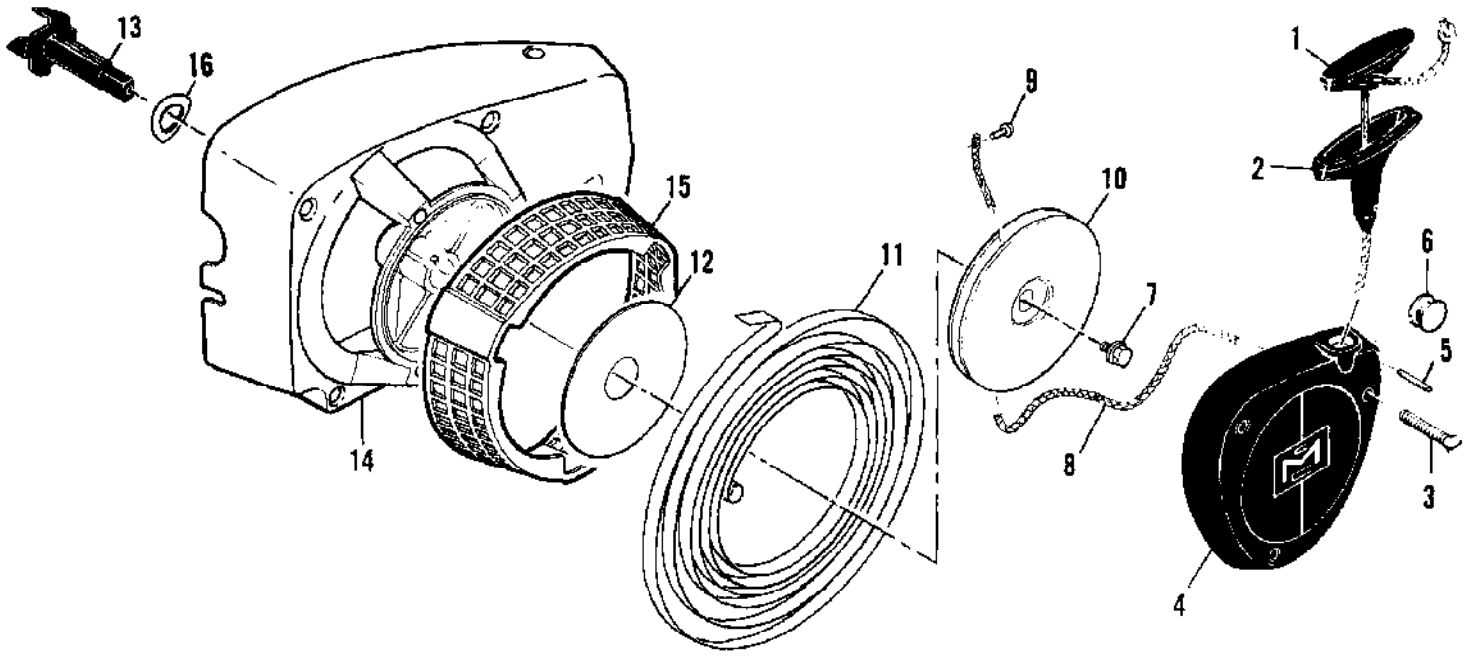

No
Diagram
Available

Parts List
Only

Ref #	Part Number	Qty	Description
	84597		Baffle - Spark arrester
	86218		Kit - Preheater
	86330		Kit - Spike
	86419		Guide - Timing
	63746		Scrench
	63097		Spark Plug - AC CS 45T
	65778		Spark Plug - AC CS 41T
	62827		Wrench - Screwdriver
	83235		Wrench - Screwdriver
	85968		Guard - Hand
	87839		Adapter - Bar mounting
	85726		Manual - Owner's
	200779		Manual - Owner's

Ref #	Part Number	Qty	Description
	85916	1	Carburetor Assy Used on model 600435S.
1	52933	4	Screw - Pump cover
2	66628	1	Cover - Pump
3	66629	1	Gasket - Cover
4	66630	1	Diaphragm - Fuel pump
5	48780	1	Screw - Clip retainer
6	66646	1	Clip - Throttle shaft
7	48780	1	Screw - Plate
8	51720	1	Plate - Throttle
9	83546	1	Shaft Assy - Throttle
10	67136	1	Spring - Throttle return
11	65856	1	Plate - Choke
12	83725	1	Shaft Assy - Choke
13	100071	1	Ball - Choke friction
14	52930	1	Spring - Choke friction
15	86169	1	Needle - High speed
16	52936	1	Spring - High speed needle
17	86170	1	Needle - Idle
18	67133	1	Spring - Idle needle
19	51721	4	Screw - Diaphragm cover
20	83724	1	Cover - Diaphragm
21	66632	1	Diaphragm - Metering
22	66633	1	Gasket - Diaphragm
23	83479	1	Screw - Lever pin
24	66636	1	Pin - Lever
25	66638	1	Lever - Metering
26	66404	1	Spring - Lever
27	66637	1	Valve - Needle
28	66623	1	Screen - Fuel inlet
29	83729	1	Check Valve - Nozzle
30	66622	1	Plug - Welch

Ref #	Part Number	Qty	Description
1	62191A	1	Insert - Starter handle
2	62190A	1	Handle - Starter
3	110646	3	Screw - Oval hd 8-32 x 1-1/8
4	87672	1	Cover Assy - Starter
5	110657	1	Pin - Roll
6	84051	1	Pulley - Rope
7	110341	1	Screw - Hex hd 10-24 x 1/2
8	68162	1	Rope - Starter
9	110470	1	Rivet - Rope
10	86405	1	Drum - Starter
11	87680	1	Spring - Rewind
12	86053	1	Shield - Spring
13	83748	1	Shaft - Starter
14	87693	1	Kit - Fan housing
15	87674	1	Guard - Sawdust
16	86052	1	Washer - Special