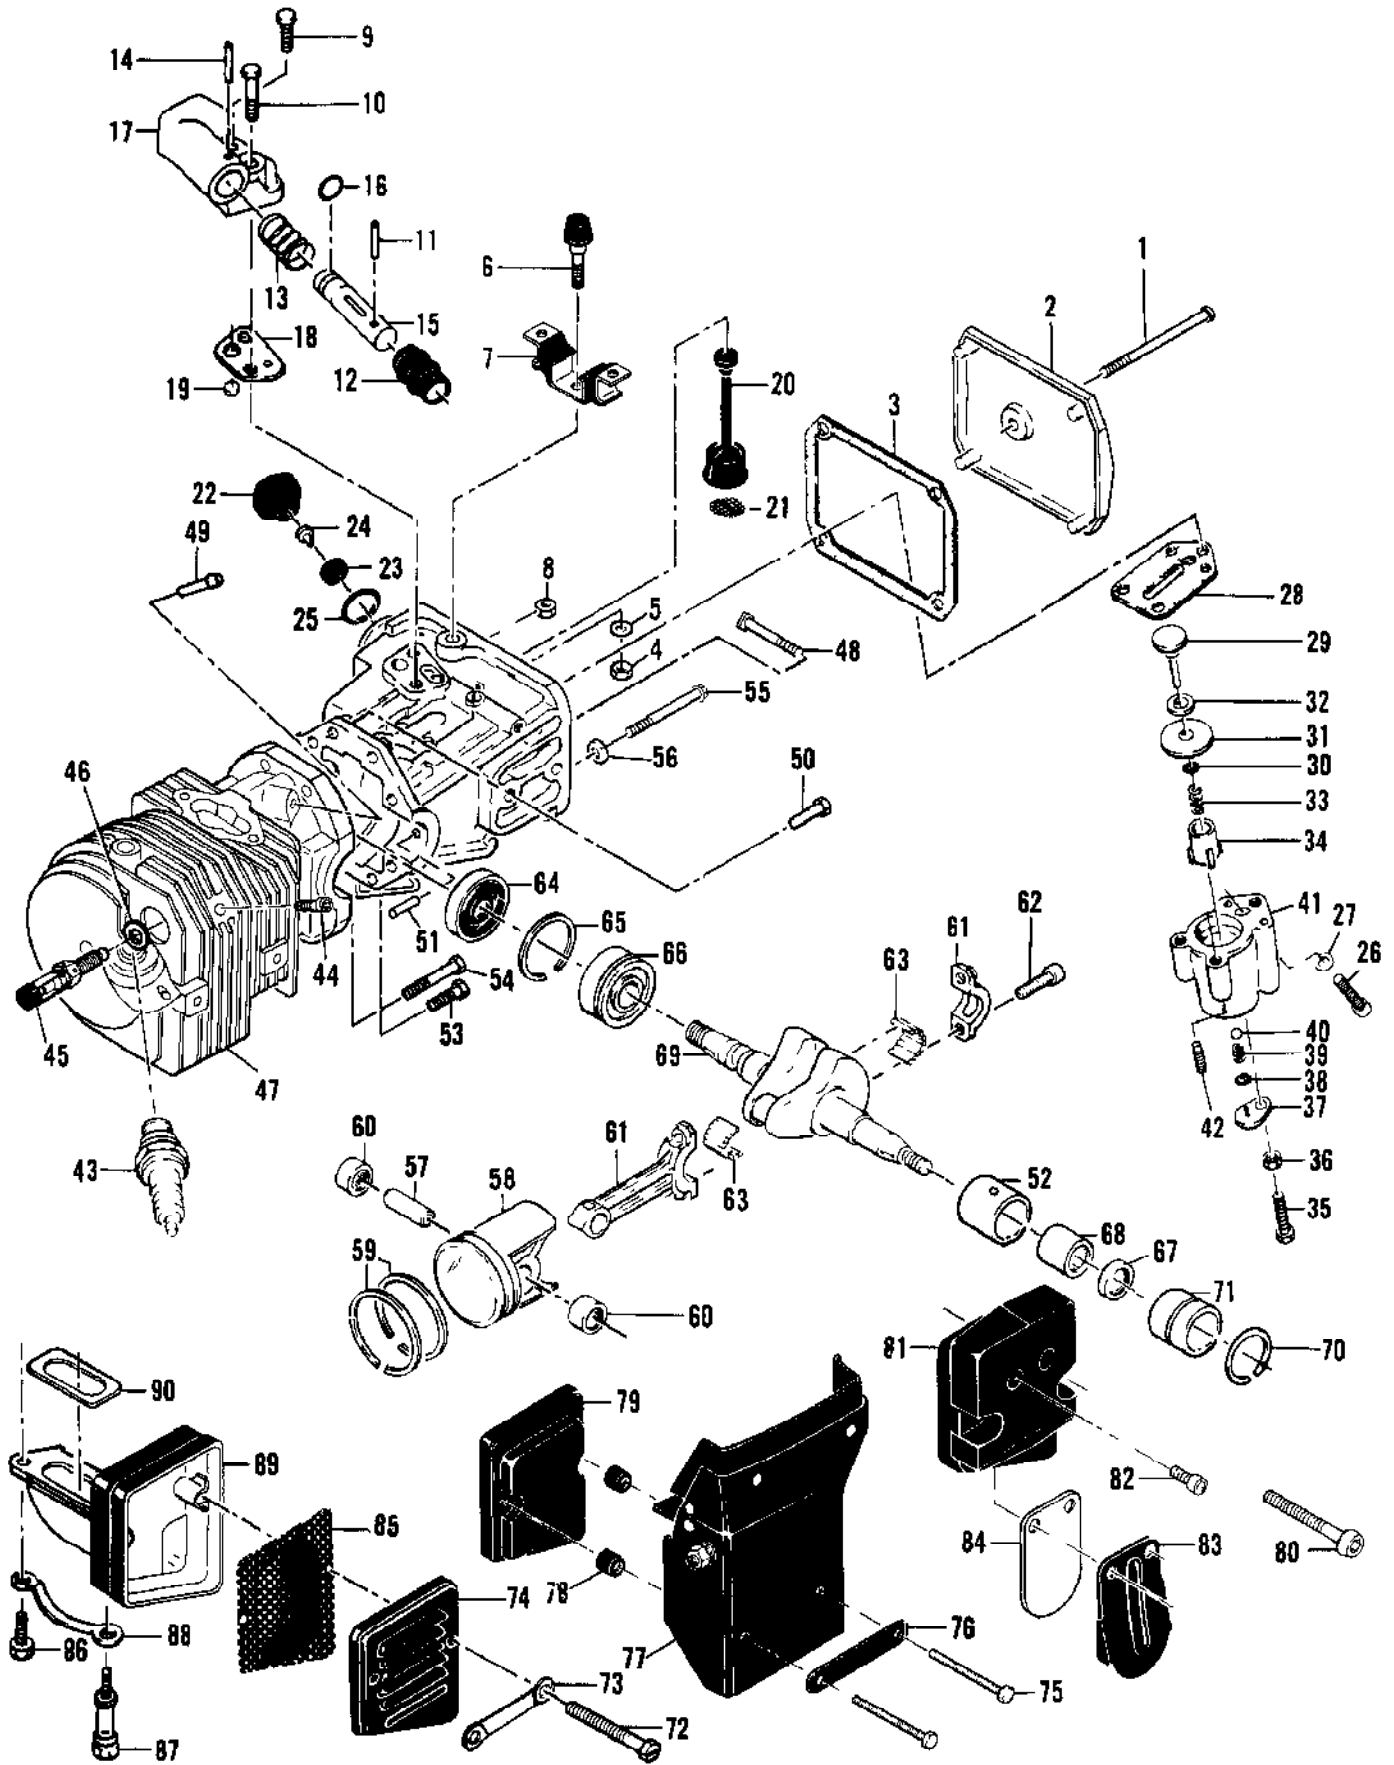

Ref #	Part Number	Qty	Description
1	110291	1	Screw - Pan hd 10-24 x 2-5/8
2	86304	1	Cover - Oil tank
3	86306	1	Gasket - Cover
4	101143	1	Nut - Hex 1/4-20
5	102523	1	Washer - 1/4
6	69832	1	Bumper - Front
7	87813	1	Mount - Front
8	100955	1	Nut - Hex 8-32
9	110623	1	Screw - Fil hd 8-32 x 1/2
10	105245	1	Screw - Fil hd 8-32 x 1 (SEMS)
11	105673	1	Pin - Roll 3/32 x 9/16
12	69586	1	Boot - Plunger
13	69585	1	Spring - Plunger
14	101556	1	Pin - Roll 1/8 x 5/8
15	69584	1	Plunger - Pump
16	101056	1	"O" Ring
17	69582	1	Body - Oil pump
18	62230	1	Gasket - Oil pump
19	62909	1	Valve - Oiler
20	62123B	1	Hose Assy - Oil
21	50506	1	Screen - Hose
22	87270	1	Cap - Oil tank
23	87269	1	Retainer - Valve
24	86402	1	Valve
25	101148	1	"O" Ring
26	110713	1	Screw - Skt hd 10-24 x 7/8
27	24236	1	Washer - Special
28	86188	1	Gasket - Pump
	83786	1	Pump Assy - Pulse
29	60260A	1	Piston Assy - Pump
30	104001	1	"O" Ring
31	86182	1	Ring - Piston
32	60937	1	Washer - Teflon
33	60259	1	Spring - Piston
34	62227	1	Sleeve - Adjustment
35	110386	1	Screw - Hex hd 8-32 x 1
36	100251	1	Nut - Hex 8-32
37	62407	1	Cover - Outlet valve
38	106104	1	"O" Ring
39	62885A	1	Spring - Outlet valve
40	102809	1	Ball - Outlet valve
41	83787	1	Body Assy - Pump
42	110643	1	Screw - Set 8-32 x 7/16
43	63432	1	Spark Plug - AC CS 42T Used on models 600435B, 600435C, 600435D, 600435J and 600435S.
	65408	1	Spark Plug - Ch CJ8 Used on model 600435A.
44	110681	1	Screw - Skt hd 10-24 x 1/4
45	87866	1	Valve - DSP
46	85505	1	Washer - Valve
47	87296	1	Crankcase Assy
48	62065	2	Bolt - Bar mounting
49	69600	1	Nipple - Pulse line
50	110288	2	Screw - Hex hd 8-32 x 3/4
51	110851	1	Pin - Dowel
52	87152	1	Insert - Bearing