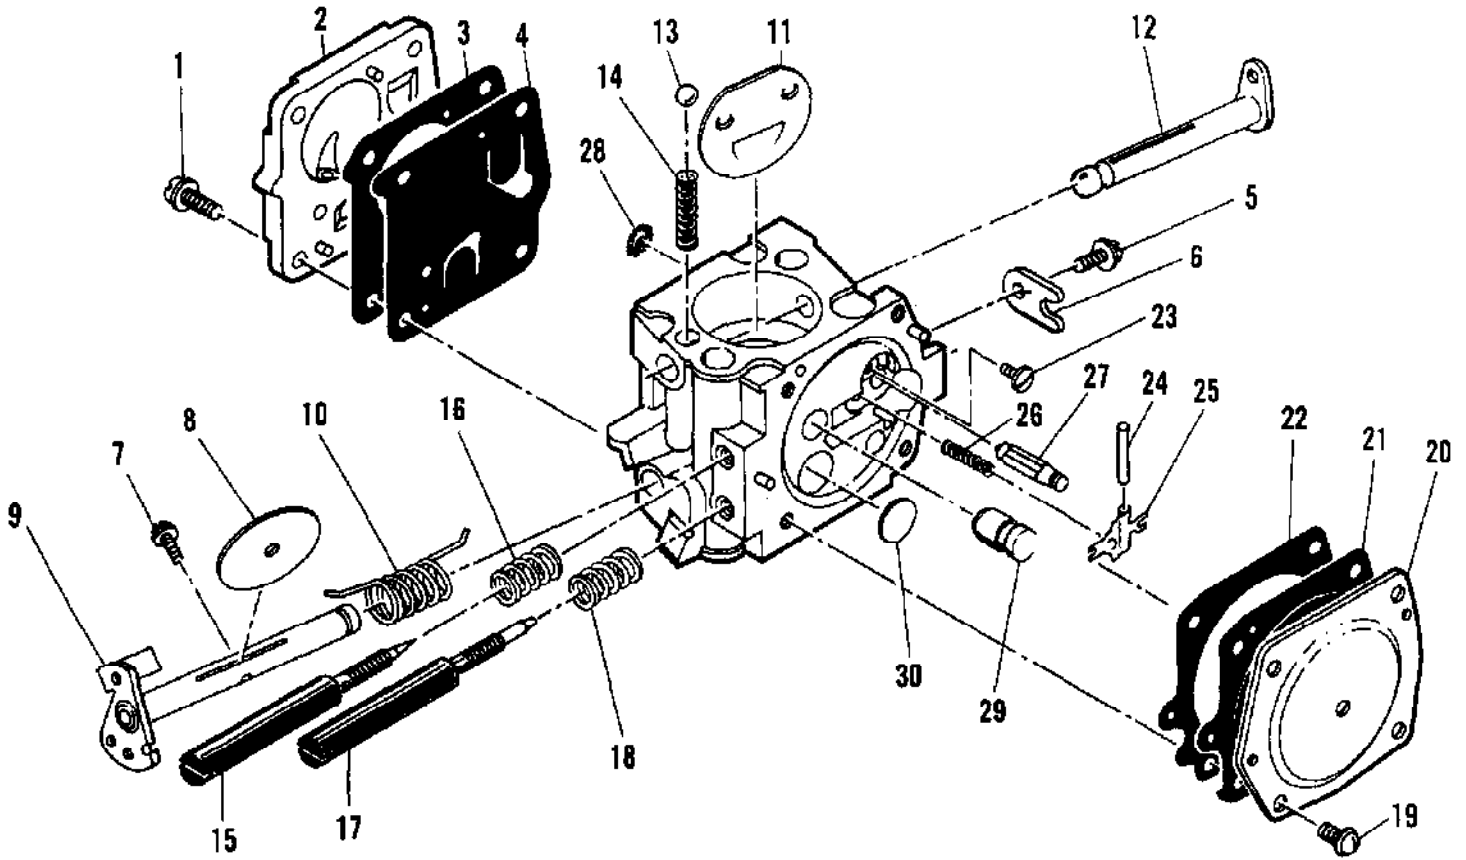

No
Diagram
Available

Parts List
Only

Ref #	Part Number	Qty	Description
	84597		Baffle - Spark arrester
	86218		Kit - Preheater
	86330		Kit - Spike
	86419		Guide - Timing
	63746		Scrench
	63097		Spark Plug - AC CS 45T
	65778		Spark Plug - AC CS 41T
	62827		Wrench - Screwdriver
	83235		Wrench - Screwdriver
	85968		Guard - Hand
	87839		Adapter - Bar mounting
	85726		Manual - Owner's
	200779		Manual - Owner's

Ref #	Part Number	Qty	Description
	85916	1	Carburetor Assy Used on model 600435S.
1	52933	4	Screw - Pump cover
2	66628	1	Cover - Pump
3	66629	1	Gasket - Cover
4	66630	1	Diaphragm - Fuel pump
5	48780	1	Screw - Clip retainer
6	66646	1	Clip - Throttle shaft
7	48780	1	Screw - Plate
8	51720	1	Plate - Throttle
9	83546	1	Shaft Assy - Throttle
10	67136	1	Spring - Throttle return
11	65856	1	Plate - Choke
12	83725	1	Shaft Assy - Choke
13	100071	1	Ball - Choke friction
14	52930	1	Spring - Choke friction
15	86169	1	Needle - High speed
16	52936	1	Spring - High speed needle
17	86170	1	Needle - Idle
18	67133	1	Spring - Idle needle
19	51721	4	Screw - Diaphragm cover
20	83724	1	Cover - Diaphragm
21	66632	1	Diaphragm - Metering
22	66633	1	Gasket - Diaphragm
23	83479	1	Screw - Lever pin
24	66636	1	Pin - Lever
25	66638	1	Lever - Metering
26	66404	1	Spring - Lever
27	66637	1	Valve - Needle
28	66623	1	Screen - Fuel inlet
29	83729	1	Check Valve - Nozzle
30	66622	1	Plug - Welch

Ref #	Part Number	Qty	Description
1	62191A	1	Insert - Starter handle
2	62190A	1	Handle - Starter
3	110646	3	Screw - Oval hd 8-32 x 1-1/8
4	87672	1	Cover Assy - Starter
5	110657	1	Pin - Roll
6	84051	1	Pulley - Rope
7	110341	1	Screw - Hex hd 10-24 x 1/2
8	68162	1	Rope - Starter
9	110470	1	Rivet - Rope
10	86405	1	Drum - Starter
11	87680	1	Spring - Rewind
12	86053	1	Shield - Spring
13	83748	1	Shaft - Starter
14	87693	1	Kit - Fan housing
15	87674	1	Guard - Sawdust
16	86052	1	Washer - Special