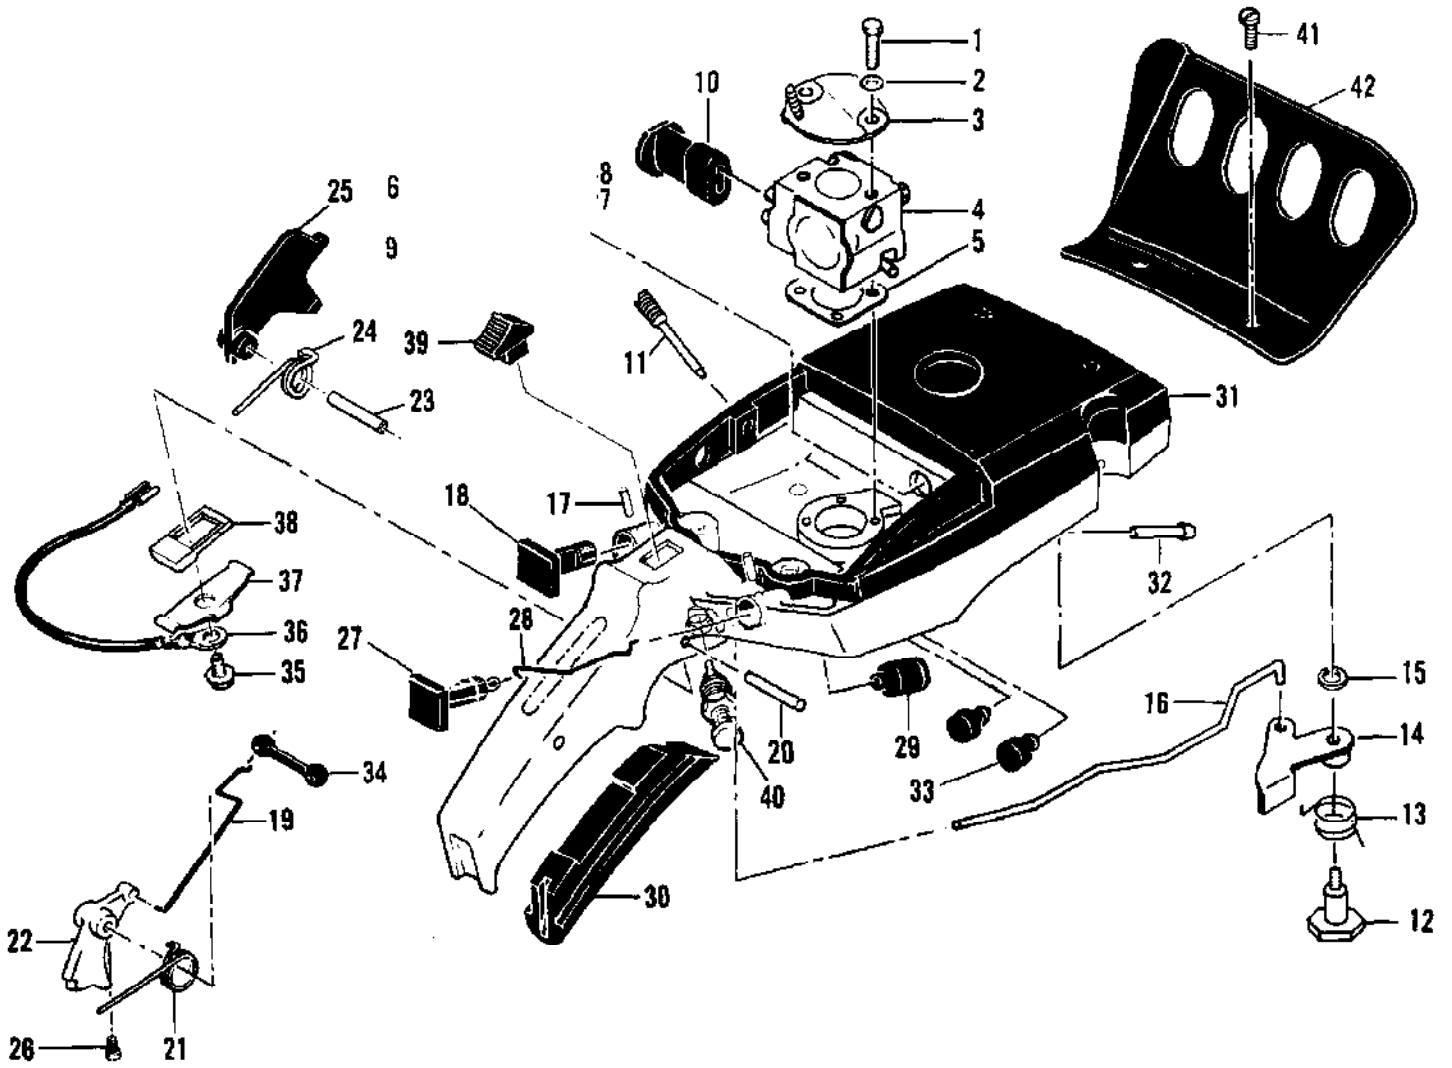

Ref #	Part Number	Qty	Description
1	110551	2	Screw - Hex hd 10-24 x 2-1/8
2	101194	2	Lockwasher - #10
3	83204	1	Bracket Assy
4			Carburetor Assy See "Carburetor Assembly (Part 1) and (Part 2) illustrations and parts lists.
5	86189	1	Gasket - Carburetor
6	64848	1	Hose Assy - Fuel
7	63932	1	Filter - Fuel
8	100440	1	Washer
9	67944	1	Spring - Hose stiffener
10	69629	1	Boot - Carburetor needle
	85901	1	Boot - Carburetor needle
11	86273	1	Screw - Idle speed adjustment
12	69594	1	Pivot - Oiler lever
13	69781	1	Spring - Oiler lever
14	69825	1	Lever Assy - Oiler
15	105048	1	Washer - 3/16
16	69802	1	Rod - Oiler
17	105673	2	Pin - Roll 3/32 x 9/16
18	63044	1	Button - Oiler
19	69632	1	Rod - Throttle
20	110378	1	Pin - Roll 3/16 x 15/16
21	87178	1	Spring - Throttle return
22	86450	1	Trigger
23	103818	1	Pin - Roll Used on model 600435S.
24	85937	1	Spring - Safety trigger Used on model 600435S.
25	87753	1	Trigger - Safety Used on model 600435S. Part numbers which have changed since the previous printing of the illustrated parts list covering these saws, are indicated by a dash (-) preceding the new part number.
26	110537	1	Screw - Fil hd 8-36 x 1/2
27	69630	1	Button - Choke
28	69631	1	Rod - Choke
29	69597	2	Boot - Control rod
30	87883	1	Grip - Handle
31	85846	1	Tank Assy - Fuel Used on models 600435B, 600435C, 600435D, 600435J and 600435A.
	86369	1	Tank Assy - Fuel Used on model 600435S.
32	69600	1	Nipple - Pulse line
33	84272	2	Bumper - Mount
34	69043	1	Snubber - Rod
35	103672	1	Screw - Fil hd 8-32 x 1/2 (SEMS)
36	83661	1	Wire Assy - Stop switch
37	62451	1	Contact - Switch
38	62950A	1	Base - Switch
39	68846	1	Button - Switch
40	85451	1	Latch Assy - Throttle
41	110741	2	Screw - Pan hd 10-24 x 1/2 Used on model 600435S.
42	87245	1	Guard - Hand Used on model 600435S.