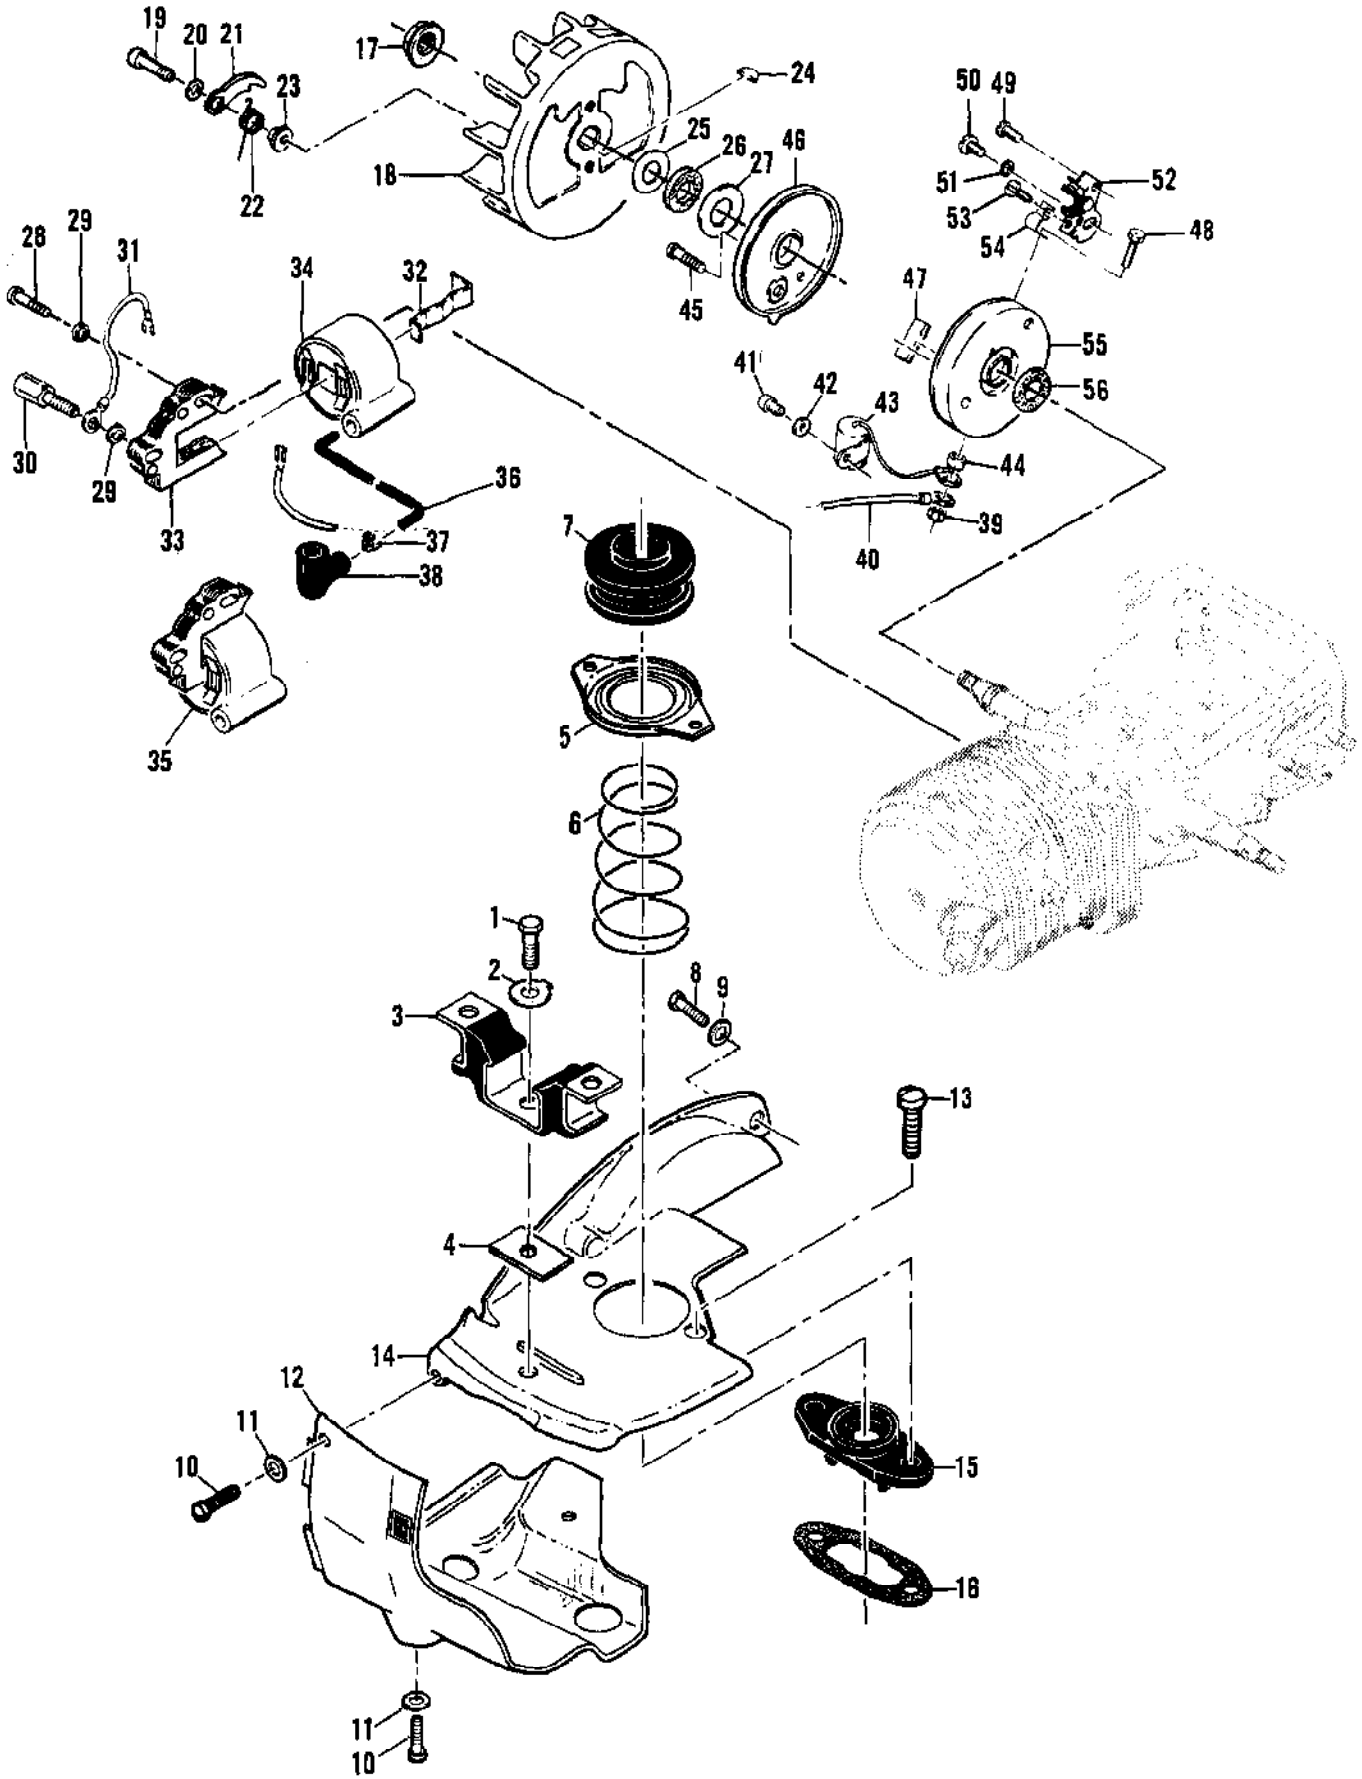

Ref #	Part Number	Qty	Description
	85916	1	Carburetor Assy Used on model 600435S.
1	52933	4	Screw - Pump cover
2	66628	1	Cover - Pump
3	66629	1	Gasket - Cover
4	66630	1	Diaphragm - Fuel pump
5	48780	1	Screw - Clip retainer
6	66646	1	Clip - Throttle shaft
7	48780	1	Screw - Plate
8	51720	1	Plate - Throttle
9	83546	1	Shaft Assy - Throttle
10	67136	1	Spring - Throttle return
11	65856	1	Plate - Choke
12	83725	1	Shaft Assy - Choke
13	100071	1	Ball - Choke friction
14	52930	1	Spring - Choke friction
15	86169	1	Needle - High speed
16	52936	1	Spring - High speed needle
17	86170	1	Needle - Idle
18	67133	1	Spring - Idle needle
19	51721	4	Screw - Diaphragm cover
20	83724	1	Cover - Diaphragm
21	66632	1	Diaphragm - Metering
22	66633	1	Gasket - Diaphragm
23	83479	1	Screw - Lever pin
24	66636	1	Pin - Lever
25	66638	1	Lever - Metering
26	66404	1	Spring - Lever
27	66637	1	Valve - Needle
28	66623	1	Screen - Fuel inlet
29	83729	1	Check Valve - Nozzle
30	66622	1	Plug - Welch

Ref #	Part Number	Qty	Description
1	62191A	1	Insert - Starter handle
2	62190A	1	Handle - Starter
3	110646	3	Screw - Oval hd 8-32 x 1-1/8
4	87672	1	Cover Assy - Starter
5	110657	1	Pin - Roll
6	84051	1	Pulley - Rope
7	110341	1	Screw - Hex hd 10-24 x 1/2
8	68162	1	Rope - Starter
9	110470	1	Rivet - Rope
10	86405	1	Drum - Starter
11	87680	1	Spring - Rewind
12	86053	1	Shield - Spring
13	83748	1	Shaft - Starter
14	87693	1	Kit - Fan housing
15	87674	1	Guard - Sawdust
16	86052	1	Washer - Special