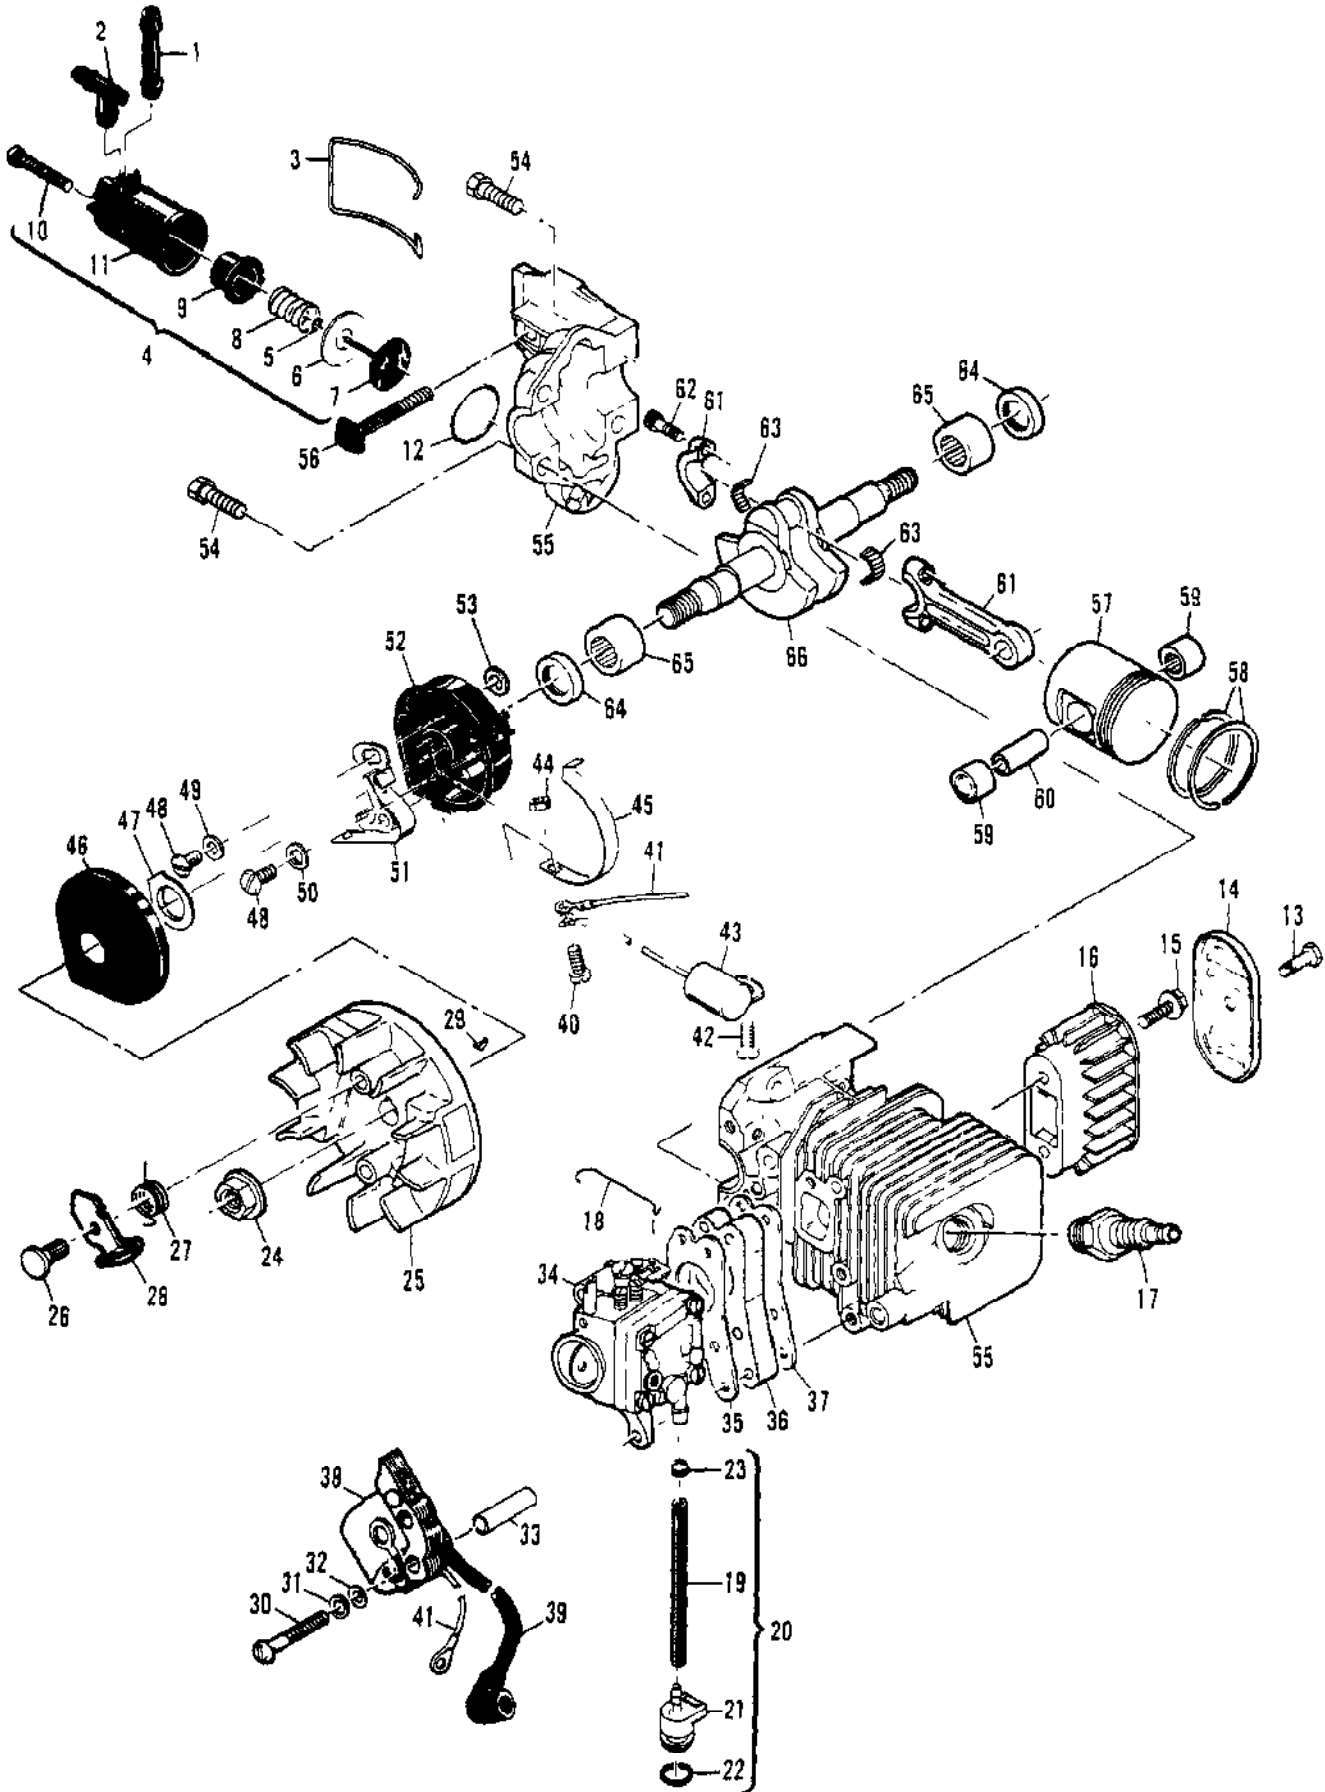

Ref #	Part Number	Qty	Description
1	83898	1	Connector - Outlet
2	84613	1	Connector - Pump
3	83896	1	Ball - Mounting
4	83886	1	Pump Asy - Oiler
5	105603	1	"O" Ring
6	85769	1	Ring - Pump piston
7	92204	1	Piston Asy - Pump
8	83891	1	Spring - Pump
9	83890	1	Sleeve - Pump
10	110651	1	Screw - Adjustment
11	83887	1	Body Asy - Pump
12	110653	1	"O" Ring
13	110674	1	Screw - Hx hd 10-24 x 1/2
14	89684	1	Cover - Muffler
15	110928	2	Screw - Hx hd 10-24 x 1/2
16	89682	1	Body - Muffler
17	63097	1	Spark Plug
18	89274	1	Rod - Throttle
19	89059	1	Hose - Fuel
20	90661	1	Kit - Fuel Hose
19	90659	1	Hose - Fuel
21	90660	1	Adaptor - Fuel hose
22	110908	1	"O" Ring
23	87826	1	Clamp
24	110970	1	Nut - Hx 5/16-24
24	110931	1	Nut - Hx 3/8-24
25	91961	1	Flywheel & Pawl Asy
26	68796	2	Pin - Pawl
27	92898	2	Spring - Pawl
28	91872	2	Pawl - Starter
25	69806	1	Flywheel & Pawl Asy
26	68796	2	Pin - Pawl
27	67814	2	Spring - Pawl
28	69103	2	Pawl - Starter
29	102164	1	Key - Woodruff
29	100106	1	Key - Woodruff
30	110586	3	Screw - Pan hd 8-32 x 1-3/4
31	105976	3	Washer - #8
32	67177	3	Washer - Insulating
33	68198	3	Tube - Insulating
34			Carburetor Asy See "Carburetor Assembly" illustration & parts list.
35	68197	1	Gasket - Carburetor
36	90713	1	Insulator - Carburetor
37	90714	1	Gasket - Insulator
38	84957	1	Coil & Lamination Asy
39	50120	1	Wire Asy - Spark plug
40	110364	1	Screw - Pan hd 6-32 x 5/8
41	69344	1	Wire Asy - Coil
42	110041	1	Screw - Pan hd 8-32 x 1/2 s/t
43	85358	1	Condenser
44	100035	1	Nut - Hx 6-32
45	84502	1	Connector - Stop switch
46	67841	1	Cover - Breaker box
47	69323	1	Seal - Breaker box