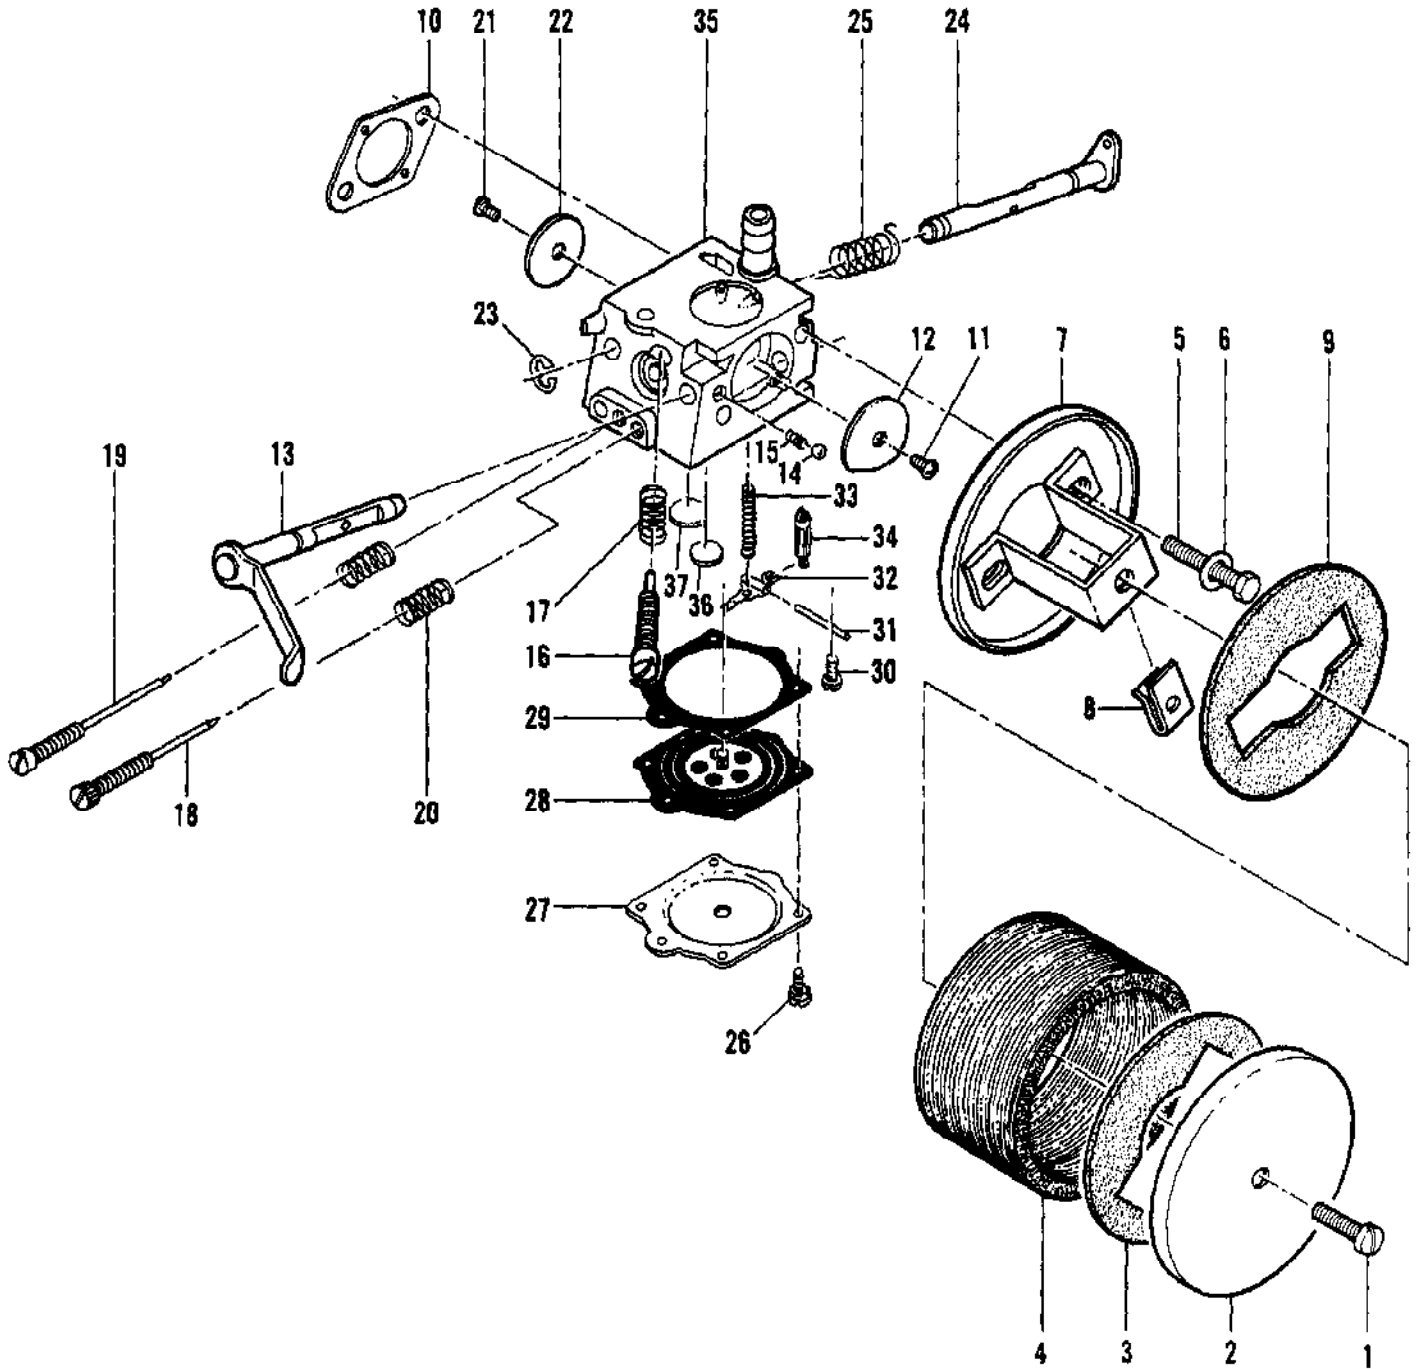

No  
Diagram  
Available  
  
Parts List  
Only

Ref #	Part Number	Qty	Description
	66977		Bar
	65120M		Chain
	51445A		Combination Wrench-Screwdriver
	69048		Owner's Manual
	52958		Spike
	50134		Piston Assy - 0.020 in. oversize
	55125		Ring Set - 0.020 in oversize
	36248		Wrench - Spark plug
	63165		Spark Arrester
	65712		Timing Guide

Ref #	Part Number	Qty	Description
1	104393	1	Screw - Pan hd 10-24 x 3/8
2	63091	1	Cover Assy - Air cleaner
3	63090	1	Gasket - Air cleaner cover
4	52961	1	Screen - Air cleaner
5	102586	2	Screw - Hex hd 10-24 x 2
6	36388	2	Lockplate
7	68982	1	Plate Assy - Air cleaner
8	104171	1	Nut - Speed
9	63090	1	Gasket - Air cleaner
10	68132	1	Gasket - Carburetor
	68981	1	Carburetor Assy
11	47690	1	Screw - Choke plate
12	69505	1	Plate - Choke
13	69504	1	Shaft Assy - Choke
14	100302	1	Ball - Detent
15	67504	1	Spring - Detent
16	68106	1	Screw - Idle speed
17	67502	1	Spring - Idle speed screw
18	68104	1	Needle - High speed adjustment
19	68105	1	Needle - Idle adjustment
20	67502	2	Spring - Needle
21	47690	1	Screw - Throttle plate
22	67487	1	Plate - Throttle
23	68211	1	Ring - Retaining
24	69503	1	Shaft Assy - Throttle
25	69507	1	Spring - Throttle return
26	70798	4	Screw - Diaphragm cover
27	67485	1	Cover - Diaphragm
28	67499	1	Diaphragm - Metering
29	67496	1	Gasket - Diaphragm
30	67500	1	Screw - Lever pin
31	67508	1	Pin - Lever
32	67509	1	Lever - Metering
33	67503	1	Spring - Lever
34	67491	1	Valve - Needle
35	69502	1	Body Assy - Carburetor
36	67492	1	Plug - 3/8
37	69506	1	Plug - 5/16
	69508		Repair Kit