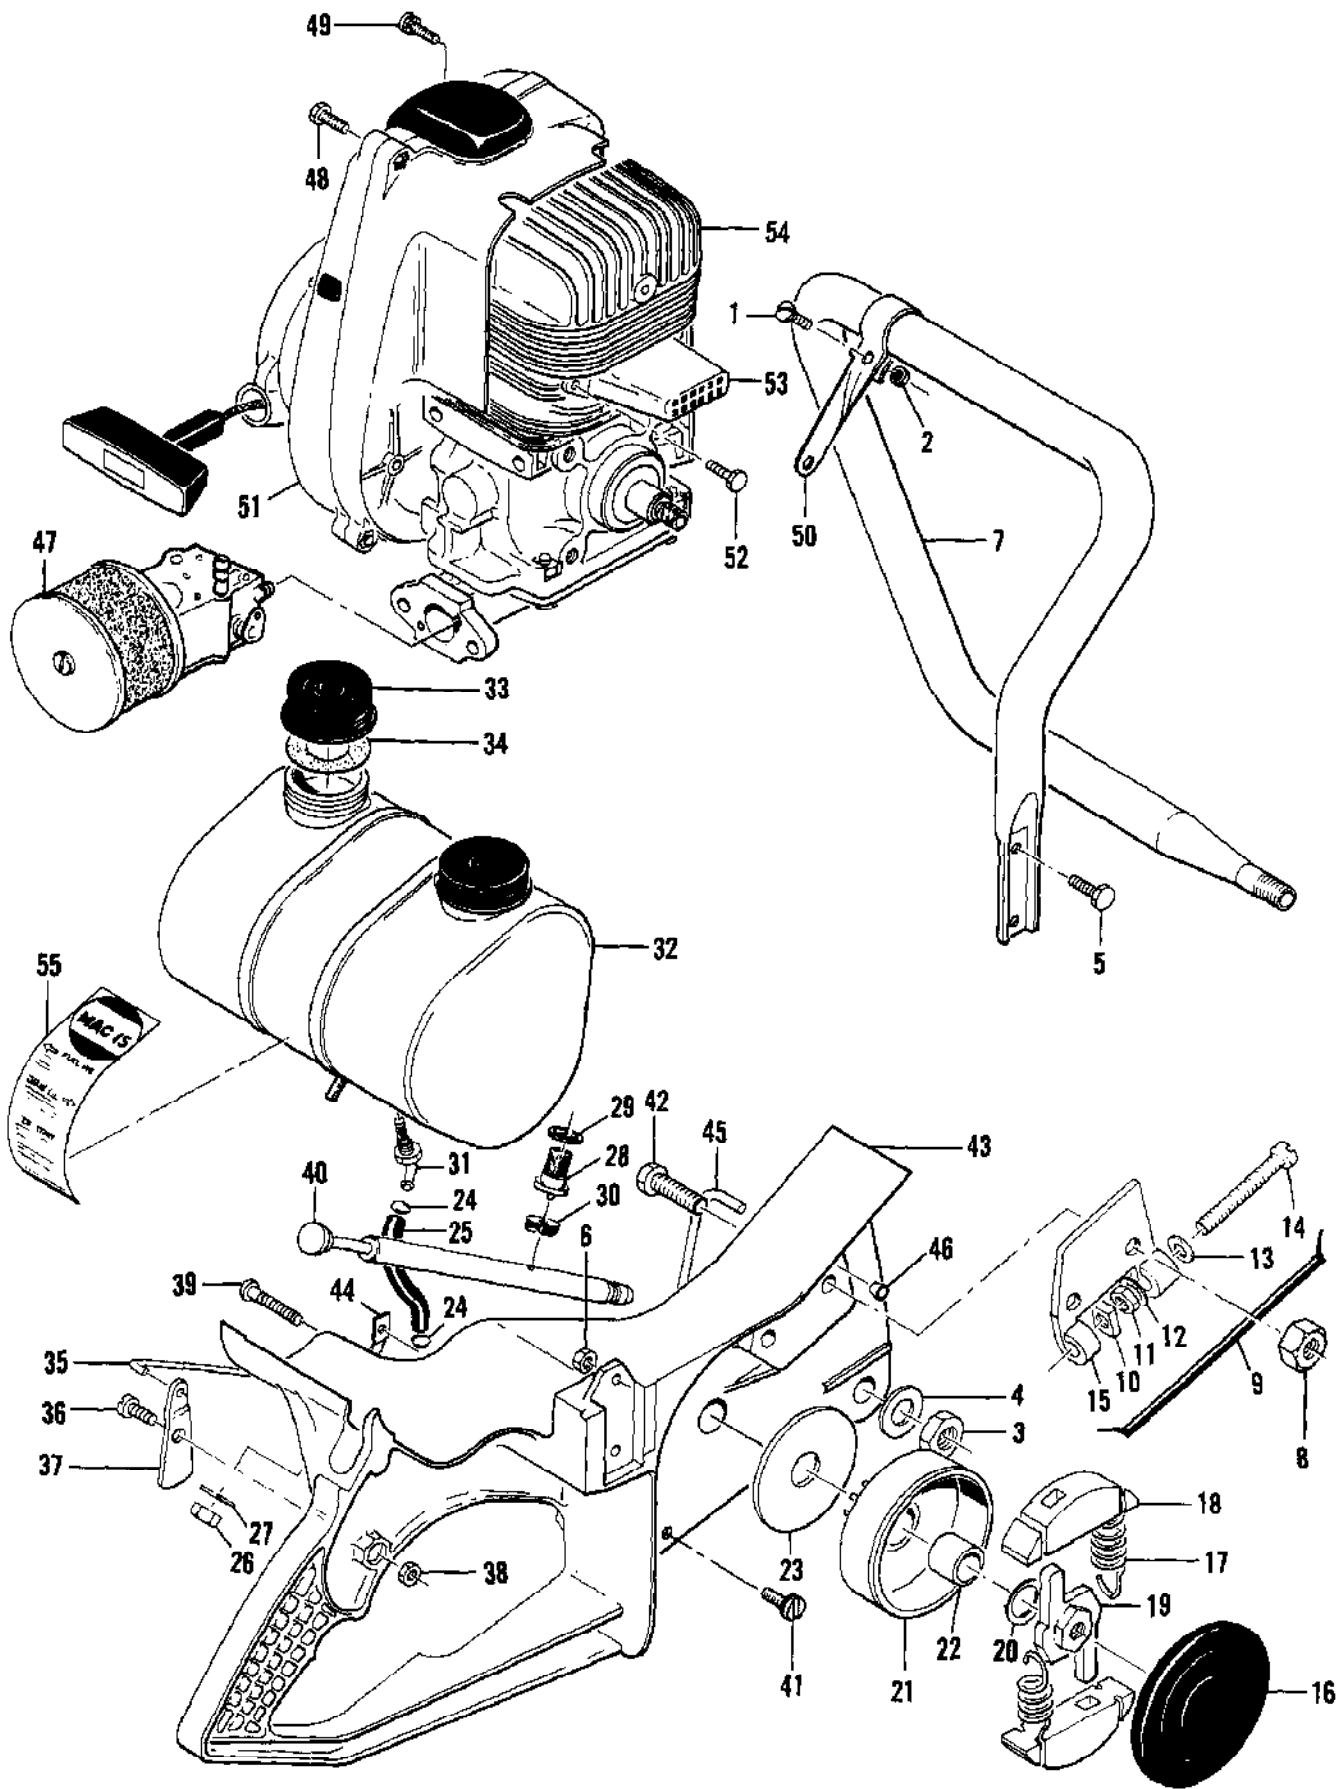

General

Ref #	Part Number	Qty	Description
1	104395	1	Screw - Pan hd 10-24 x 5/8
2	101191	1	Locknut - 10-24
3	100604	1	Jamnut - 1/2-20
4	110010	1	Washer - Spring 1/2
5	102861	2	Screw - Hex hd 1/4-20 x 5/8
6	103242	1	Nut - Hex 1/4-20
7	52804	1	Frame
8	103729	2	Nut - Hex 3/8-24
9	66275	1	Clamp Assy - Bar
10	52828	1	Nut - Adjusting
11	100640	1	Locknut - 1/4-28
12	102813	1	Washer - Spring
13	102843	1	Washer - 1/4
14	103919	1	Bolt - Fil hd 1/4-28 x 2-1/2
15	66276	1	Clamp - Bar
16	52837	1	Cover - Clutch
	52844	1	Clutch Assy
17	63999	2	Spring - Clutch
18	52845	2	Shoe - Clutch
19	52846	1	Rotor - Clutch
20	101270	1	Washer - 7/16
21	52878	1	Drum, Sprocket & Bushing Assy
22	50128	1	Bushing
23	50132	1	Washer - Sprocket
24	50742	2	Clamp - Hose
25	52808	1	Hose - Fuel
26	101330	1	Nut - Hex 5/16-18
27	100443	1	Lockwasher - 5/16
28	65382	1	Filter Assy - Oil tank
29	62779	1	Gasket - Filter
30	52822	1	Gland - Oiler
31	52887	1	Fitting - Fuel outlet
32	62776	1	Tank Assy
33	52923A	2	Cap - tank
34	52964	2	Gasket
35	68986	1	Rod - Throttle
36	52888	1	Screw - Trigger
37	52823	1	Trigger
38	101191	1	Nut - Hex 10-24
39	101449	1	Screw - Rd hd 8-32 x 5/8
40	65381	1	Pump Assy - Oiler
41	110208	4	Screw - Flat hd 1/4-20 x 3/4 (SEMS)
42	52957	2	Bolt - Bar mounting
43	68007	1	Handle Assy - Saw
44	110180	1	Nut - Speed
45	68005	1	Tube Assy - Oiler
46	52876	1	Sleeve - Tube
47			Carburetor & Air Filter See "Carburetor & Air Filter" illustration and parts list.
48	104815	3	Screw - Hex hd 10-24 x 7/8
49	103947	1	Screw - 10-24 x 1 (SEMS)
50	52883	1	Brace - Frame