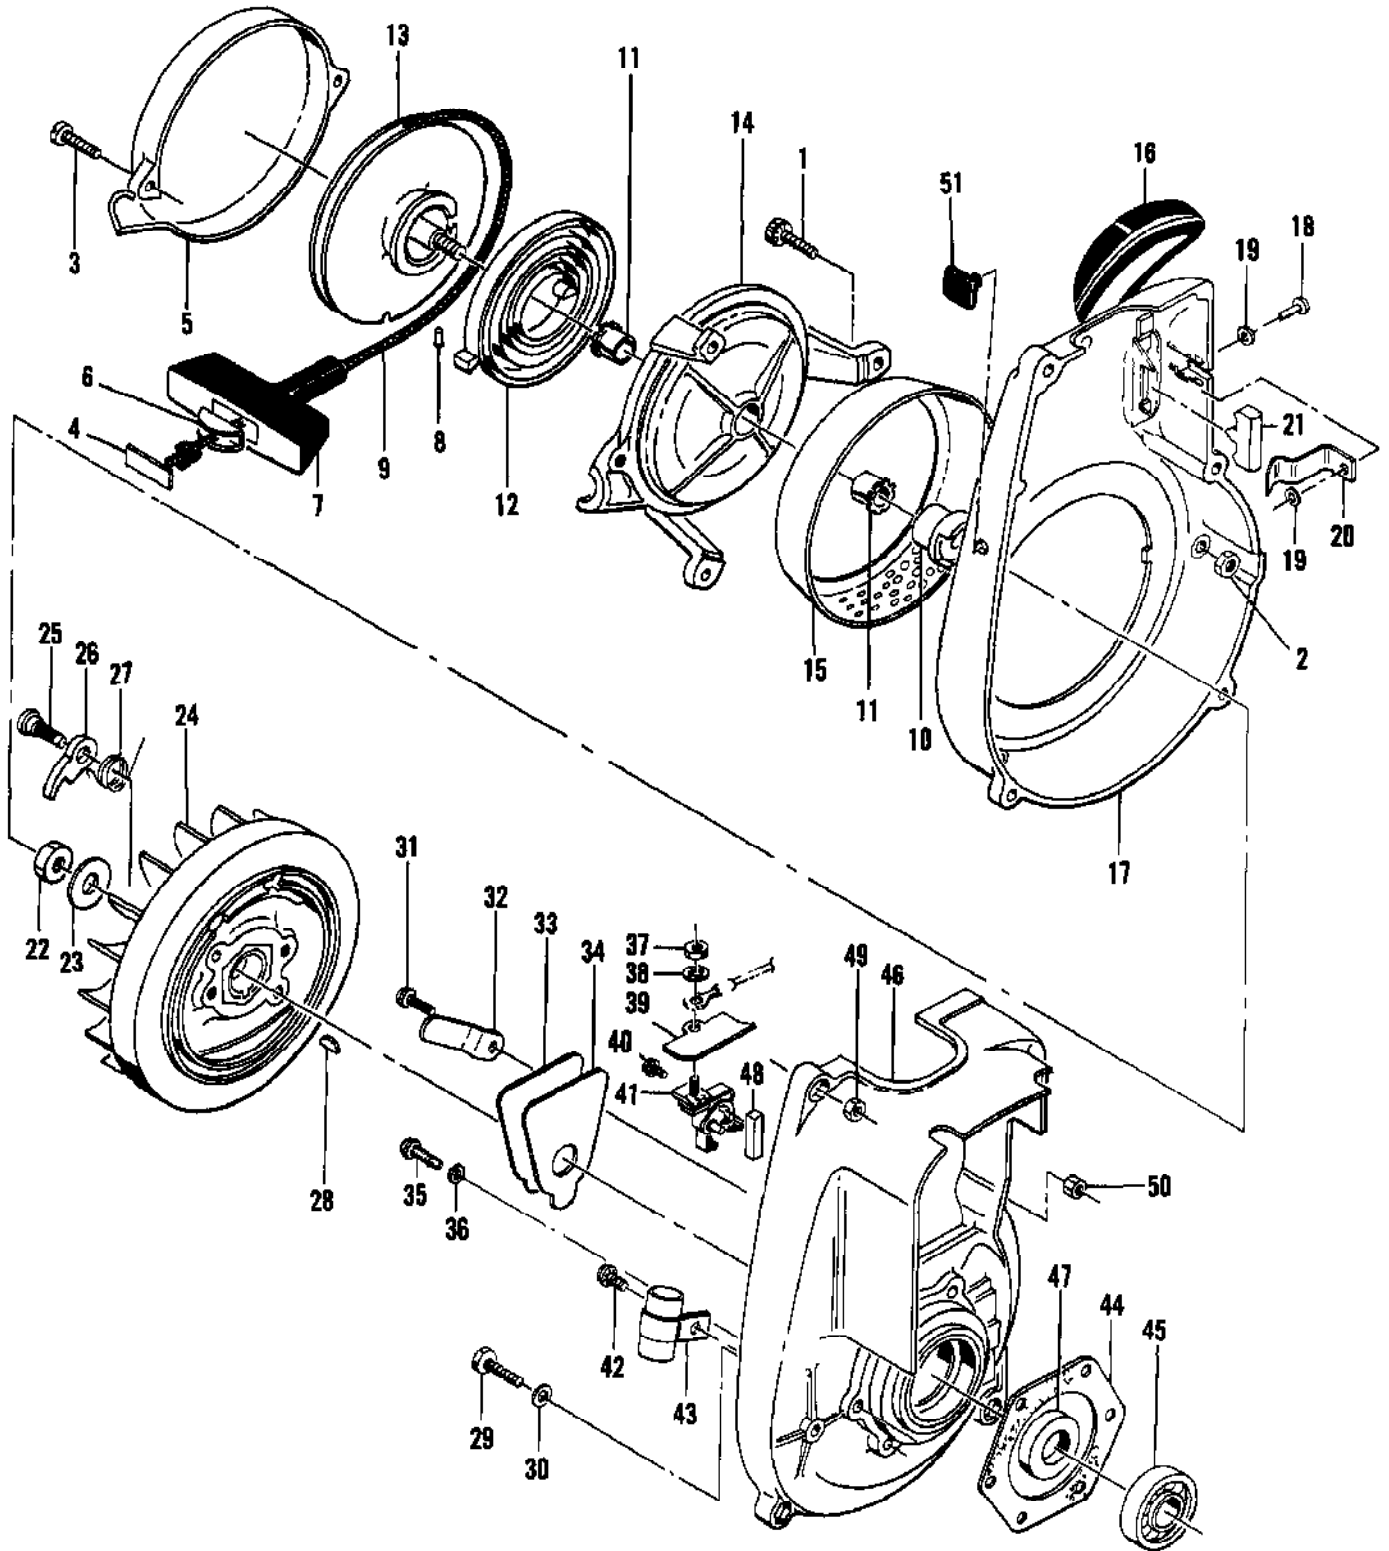

No  
Diagram  
Available  
  
Parts List  
Only

Ref #	Part Number	Qty	Description
	66977		Bar
	65120M		Chain
	51445A		Combination Wrench-Screwdriver
	69048		Owner's Manual
	52958		Spike
	50134		Piston Assy - 0.020 in. oversize
	55125		Ring Set - 0.020 in oversize
	36248		Wrench - Spark plug
	63165		Spark Arrester
	65712		Timing Guide

Ref #	Part Number	Qty	Description
1	104393	1	Screw - Pan hd 10-24 x 3/8
2	63091	1	Cover Assy - Air cleaner
3	63090	1	Gasket - Air cleaner cover
4	52961	1	Screen - Air cleaner
5	102586	2	Screw - Hex hd 10-24 x 2
6	36388	2	Lockplate
7	68982	1	Plate Assy - Air cleaner
8	104171	1	Nut - Speed
9	63090	1	Gasket - Air cleaner
10	68132	1	Gasket - Carburetor
	68981	1	Carburetor Assy
11	47690	1	Screw - Choke plate
12	69505	1	Plate - Choke
13	69504	1	Shaft Assy - Choke
14	100302	1	Ball - Detent
15	67504	1	Spring - Detent
16	68106	1	Screw - Idle speed
17	67502	1	Spring - Idle speed screw
18	68104	1	Needle - High speed adjustment
19	68105	1	Needle - Idle adjustment
20	67502	2	Spring - Needle
21	47690	1	Screw - Throttle plate
22	67487	1	Plate - Throttle
23	68211	1	Ring - Retaining
24	69503	1	Shaft Assy - Throttle
25	69507	1	Spring - Throttle return
26	70798	4	Screw - Diaphragm cover
27	67485	1	Cover - Diaphragm
28	67499	1	Diaphragm - Metering
29	67496	1	Gasket - Diaphragm
30	67500	1	Screw - Lever pin
31	67508	1	Pin - Lever
32	67509	1	Lever - Metering
33	67503	1	Spring - Lever
34	67491	1	Valve - Needle
35	69502	1	Body Assy - Carburetor
36	67492	1	Plug - 3/8
37	69506	1	Plug - 5/16
	69508		Repair Kit