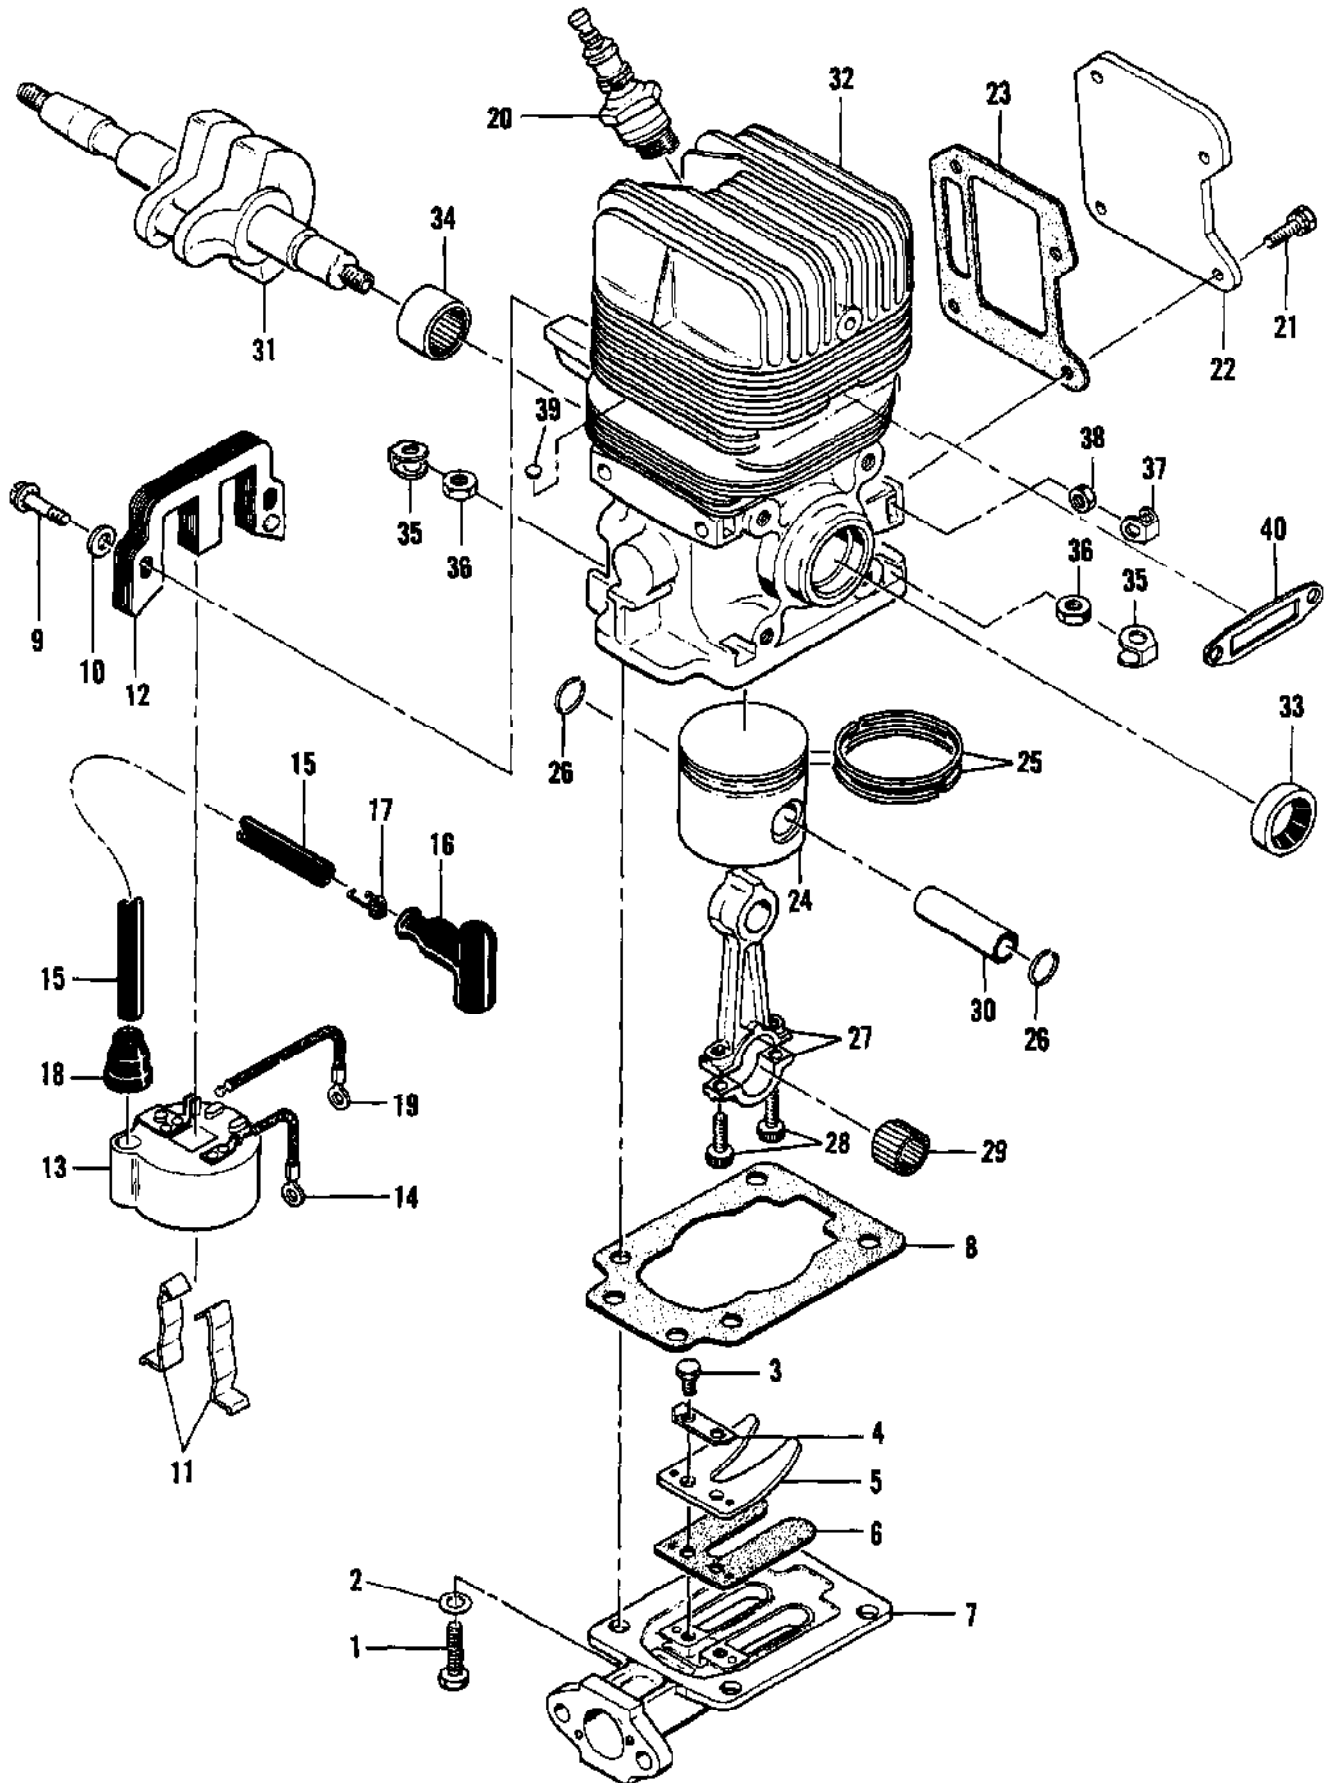

Ref #	Part Number	Qty	Description
1	102121	4	Screw - Hex 1/4-20 x 7/8
2	100005	4	Washer - 1/4
3	104476	2	Screw - Hex hd 8-32 x 5/16
4	51480	1	Lockplate
5	48591	1	Guard - Reed
6	48593	1	Valve - Reed
7	68979	1	Adapter - Carburetor
8	65578	1	Gasket - Carburetor adapter
9	104815	2	Screw - 10-24 x 7/8 (SEMS)
10	100352	2	Washer - #10
11	51253	2	Retainer - Coil
12	51251	1	Lamination Assy
13	57643A	1	Kit - Coil & Terminal Assy
14	101883	1	Wire Assy - Ground
15	57648	1	Wire - Spark plug
16	55060	1	Boot - Spark Plug
17	55061	1	Connector
18	55617	1	Nipple - Spark plug wire
19	57225	1	Wire Assy - Primary
20		1	Plug - Spark 14 mm
21	103814	4	Screw - 10-24 x 5/8 (SEMS)
22	8354	1	Cover - Transfer port
23	48605	1	Insulator - Reed plate
24	50206	1	Piston Assy - Standard
25	55123	1	Ring Set - Standard piston
26	50133	2	Ring - Retaining
27	47903	1	Connecting Rod Assy
28	60210A	2	Screw - Socket hd 10-32 x 5/8
29	102742	24	Roller - Needle
30	50207A	1	Pin - Piston
31	50659A	1	Crankshaft
32	52886A	1	Cylinder Crankcase Assy
33	104128	1	Seal - Oil
34	104129	1	Bearing - Needle
35	18556A	6	Retainer - Nut
36	105394	6	Nut - Hex 1/4-20
37	28053	2	Retainer - Nut
38	101326	2	Nut - Hex 10-24
39	110179	2	Plug - Expansion
40	53652	1	Gasket - Exhaust