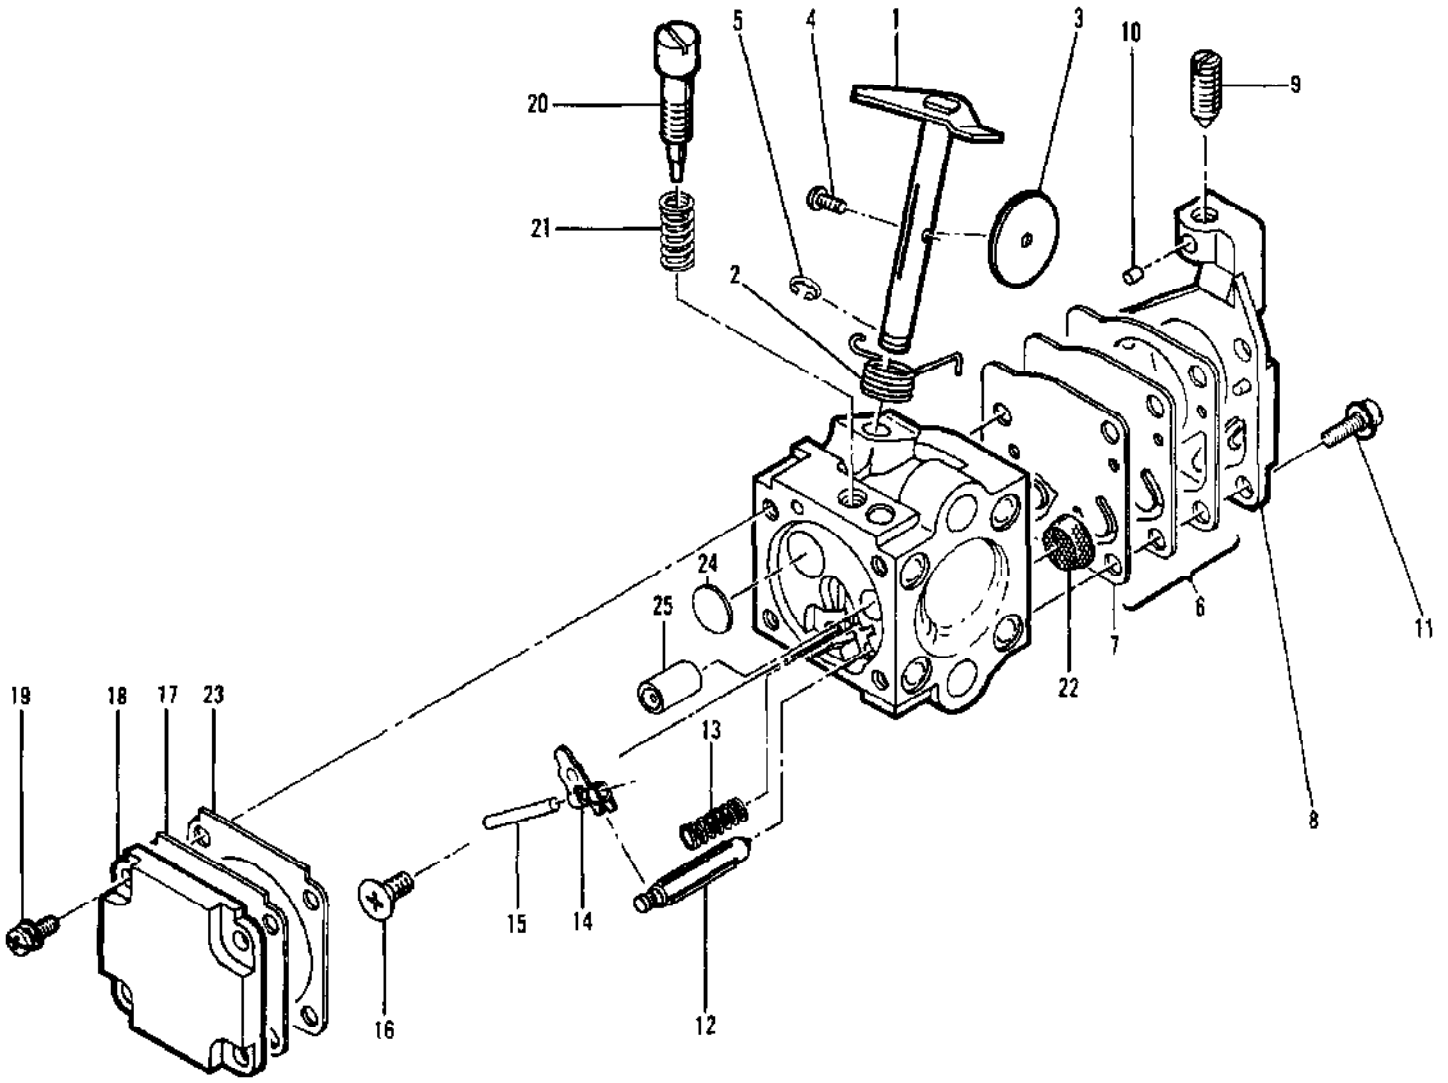

No
Diagram
Available

Parts List
Only

Ref #	Part Number	Qty	Description
	85933		Kit-Spark Arrestor
	85687		Wrench
	88756		Scrench
	83687		Guide - Timing
	90256		Kit- Tune up
	91735		Kit-Spike
	110928		Screw-Hx 10-24 x 1/2

Ref #	Part Number	Qty	Description
	91571	1	Carburetor Asy
1	91801		Shaft Asy - Throttle
2	91802	1	Spring - Throttle return
3	91803	1	Plate - Throttle
4	91804	1	Screw - Plate (m3)
5	91805	1	"E" Ring
6	91824	1	Kit - Diaphragm & Gaskets
7	92093	1	Diaphragm - Fuel pump
8	91806	1	Cover - Fuel pump
9	91807	1	Screw - Idle speed
10	91808	1	Insert - Friction
11	91809	4	Screw - Pump cover (m4)
12	91810	1	Needle - Inlet
13	91811	1	Spring - Lever
14	91812	1	Lever - Inlet needle
15	91813	1	Pin - Lever
16	91814	1	Screw - Lever pin (m3)
17	91815	1	Diaphragm Asy - Metering
18	91816	1	Cover - Diaphragm
19	91817	4	Screw - Diaphragm cover (m3)
20	91818	1	Needle - Idle mixture
21	91819	1	Spring - Needle
22	91820	1	Screen - Filter
23	91821	1	Gasket - Metering diaphragm
24	92097	1	Welch Plug
25	91822	1	Orifice - Main fuel
	92751		Orifice - Main fuel Alt

Ref #	Part Number	Qty	Description
	90570B		CHAIN BRAKE Asy
1	102762	1	Screw - Hx hd 10-24 x 1/2
2	101194	1	Washer - Lock #10
3	110712	1	Washer
4	90580	1	Band & Lever
5	90587A	1	Spring - Brake Actuator
6	90588	1	Guide - Spring
7	90967	1	Washer - Actuating Lever
8	90571C	1	Kit - Housing/Spring
9	103047	1	Pin
10	100001	1	Washer
11	110946	1	Screw Drive - 6 x 5/16
12	110955	1	Screw - Set 8-32 x 1/2
13	90658	1	Screw - Adjusting
14	110907	1	Ring - Retaining
15	84929	1	Nut - Bar adjusting
16	90576	1	Lever - Actuator
17	110913	1	Fastener - Springtip