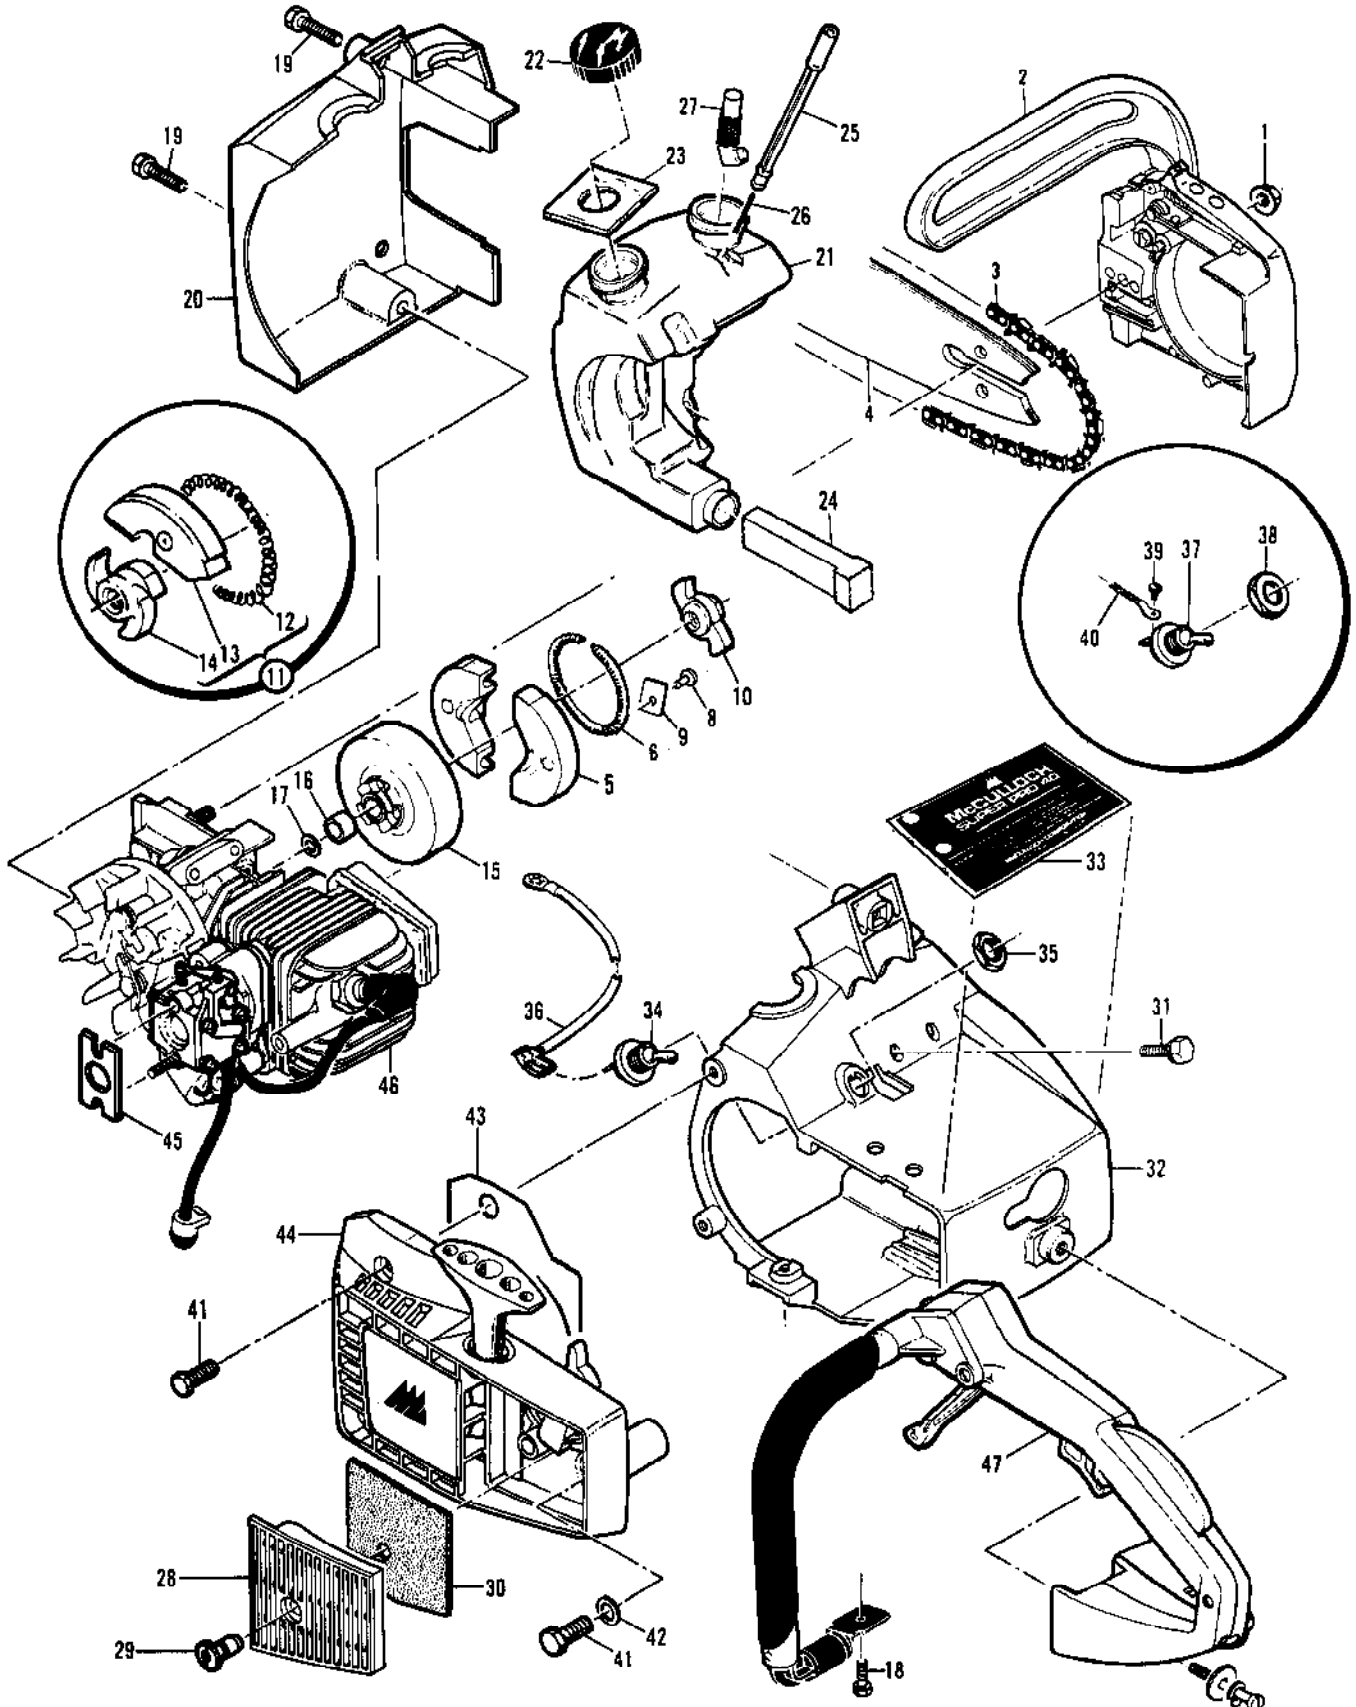

Ref #	Part Number	Qty	Description
	91571	1	Carburetor Asy
1	91801		Shaft Asy - Throttle
2	91802	1	Spring - Throttle return
3	91803	1	Plate - Throttle
4	91804	1	Screw - Plate (m3)
5	91805	1	"E" Ring
6	91824	1	Kit - Diaphragm & Gaskets
7	92093	1	Diaphragm - Fuel pump
8	91806	1	Cover - Fuel pump
9	91807	1	Screw - Idle speed
10	91808	1	Insert - Friction
11	91809	4	Screw - Pump cover (m4)
12	91810	1	Needle - Inlet
13	91811	1	Spring - Lever
14	91812	1	Lever - Inlet needle
15	91813	1	Pin - Lever
16	91814	1	Screw - Lever pin (m3)
17	91815	1	Diaphragm Asy - Metering
18	91816	1	Cover - Diaphragm
19	91817	4	Screw - Diaphragm cover (m3)
20	91818	1	Needle - Idle mixture
21	91819	1	Spring - Needle
22	91820	1	Screen - Filter
23	91821	1	Gasket - Metering diaphragm
24	92097	1	Welch Plug
25	91822	1	Orifice - Main fuel
	92751		Orifice - Main fuel Alt

Ref #	Part Number	Qty	Description
1	103270	1	Screw - Fil hd 1/4-20 x 1-1/2
2	100005	1	Washer - Plain
3	102208	1	Screw - Fil hd 1/4-20 x 1-3/4
4	105043	1	Washer - Spring lock
5	110870	1	Washer
6	91488	1	Handle - Left hand
7	90563A	1	Frame Asy
8	92206	1	Frame/Adaptor Asy
9	88445	1	Mount Asy
10	102270	1	Pin
11	110934	1	Screw - Pan hd 8-32 x 1-5/8
12	110586	1	Screw - Pan hd 8-32 x 1-3/4
13	110934	1	Screw - Pan hd 8-32 x 5/8
14	90564	1	Guard - Chain
15	110934	1	Screw - Pan hd 8-32 x 5/8
16	110934	1	Screw - Pan hd 8-32 x 5/8
17	110586	1	Screw - Pan hd 8-32 x 1-3/4
18	91487	1	Handle - Right hand
19	91162A	1	Trigger - Throttle
20	110960	1	Washer - Wavey
21	90606	1	Spring - Trigger
22	90615	1	Spring - Trigger release
23	110936	2	Retainer - Spring
24	91504	1	Release - Trigger
25	91170	1	Mount
26	105615	1	"O" Ring
27	91171	1	Mount