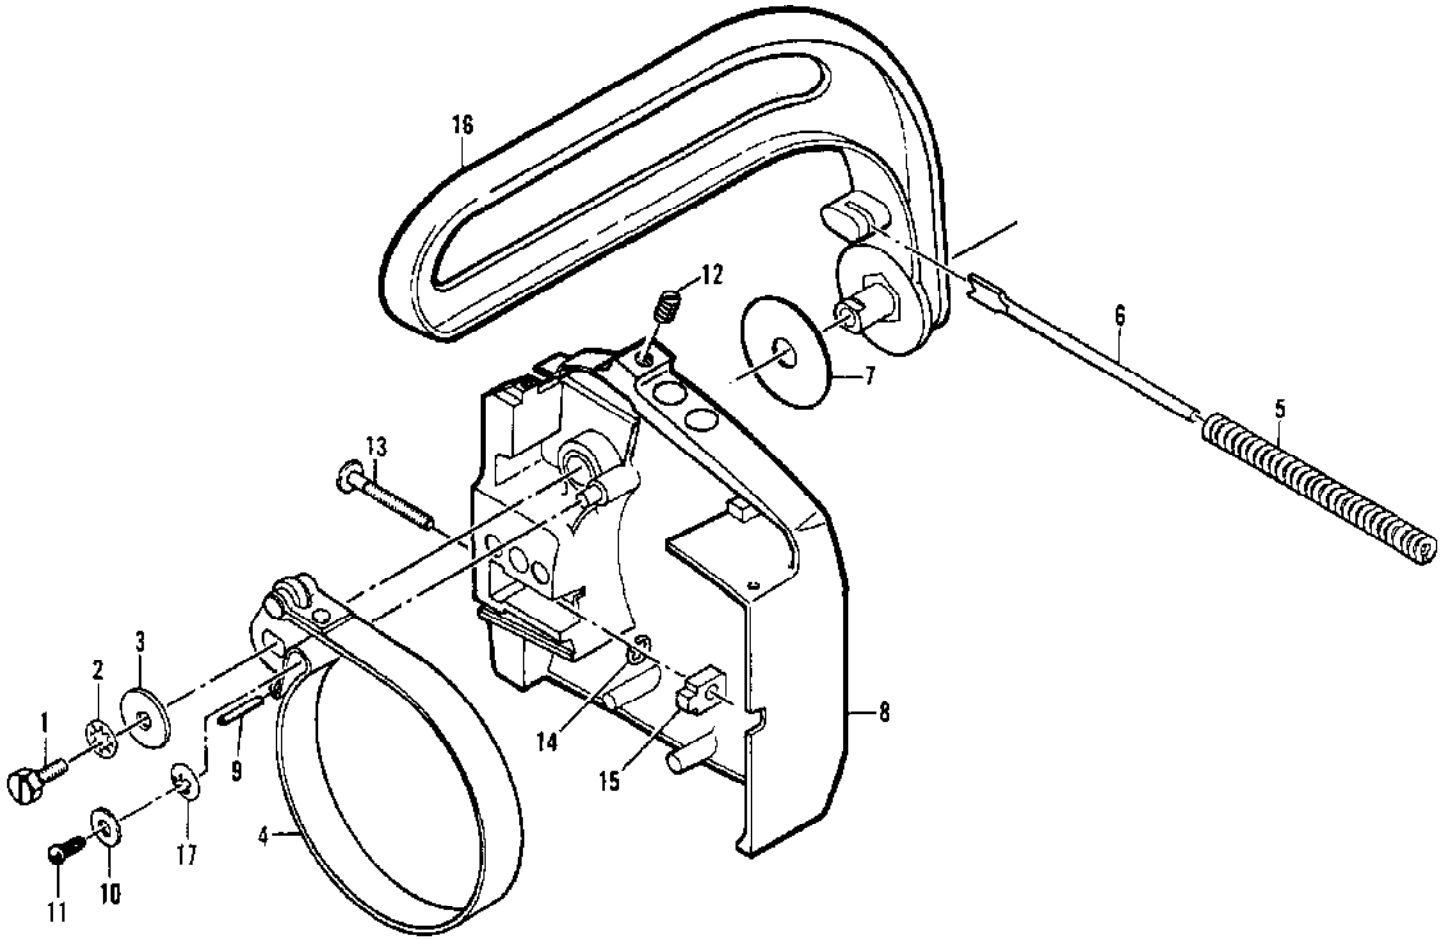

No
Diagram
Available

Parts List
Only

Ref #	Part Number	Qty	Description
	85933		Kit-Spark Arrestor
	85687		Wrench
	88756		Scrench
	83687		Guide - Timing
	90256		Kit- Tune up
	91735		Kit-Spike
	110928		Screw-Hx 10-24 x 1/2

No
Diagram
Available

Parts List
Only

Ref #	Part Number	Qty	Description
	91663	1	Bar - 14" Mini Pro Used on model 600082B
	90762N	1	Chain - SM 250G Used on model 600082B
	90772	1	Bar - 16" Mac 6 Used on model 600082K
	88053N	1	Chain - PM 250 Used on model 600082K
	91615	1	Bar - 16" Mini Pro Used on model 600082C
	88035N	1	Chain - SM 250G Used on model 600082C
	90771	1	Bar - 14" Mac 6 Used on model 600082P
	90762N	1	Chain - SM 250G Used on model 600082P
	91663	1	Bar - 14" Mini Pro Used on model 600082U
	90762N	1	Chain - SM 250G Used on model 600082U

Ref #	Part Number	Qty	Description
	90570B		CHAIN BRAKE Asy
1	102762	1	Screw - Hx hd 10-24 x 1/2
2	101194	1	Washer - Lock #10
3	110712	1	Washer
4	90580	1	Band & Lever
5	90587A	1	Spring - Brake Actuator
6	90588	1	Guide - Spring
7	90967	1	Washer - Actuating Lever
8	90571C	1	Kit - Housing/Spring
9	103047	1	Pin
10	100001	1	Washer
11	110946	1	Screw Drive - 6 x 5/16
12	110955	1	Screw - Set 8-32 x 1/2
13	90658	1	Screw - Adjusting
14	110907	1	Ring - Retaining
15	84929	1	Nut - Bar adjusting
16	90576	1	Lever - Actuator
17	110913	1	Fastener - Springtip