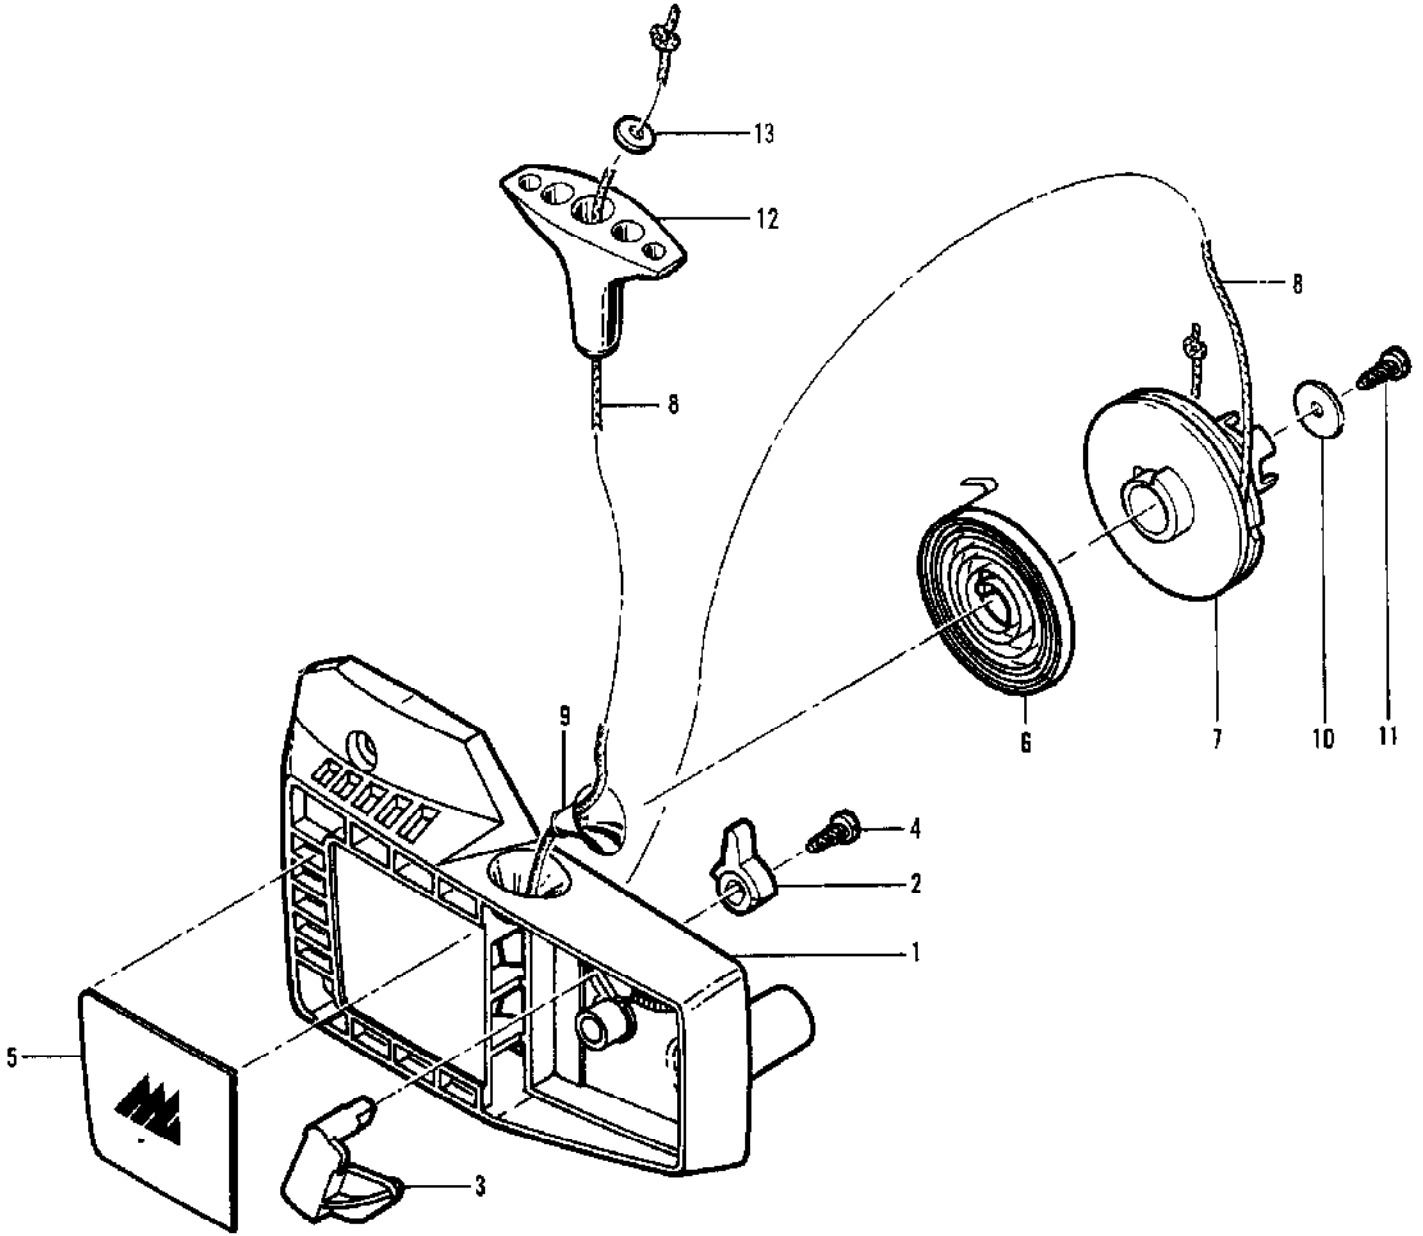

Ref #	Part Number	Qty	Description
	92120	1	Starter Asy
	88846	1	Starter Asy
1	89063	1	Housing - Starter
2	91182	1	Lever - Choke
3	91183	1	Plate - Choke
4	110706	1	Screw - Pan hd 8-18 x 1/2
5	91570	1	Plate
6	83078	1	Spring - Rewind
7	301253	1	Drum/Rope Asy
8	83203	1	Rope - Starter
7	83876	1	Drum - Starter
8	83203	1	Rope - Starter
9	67571	1	Guide - Rope
10	68497	1	Washer
11	110706	1	Screw - Pan hd 8-18 x 1/2
12	91255	1	Kit - Starter handle
13	105490	1	Washer