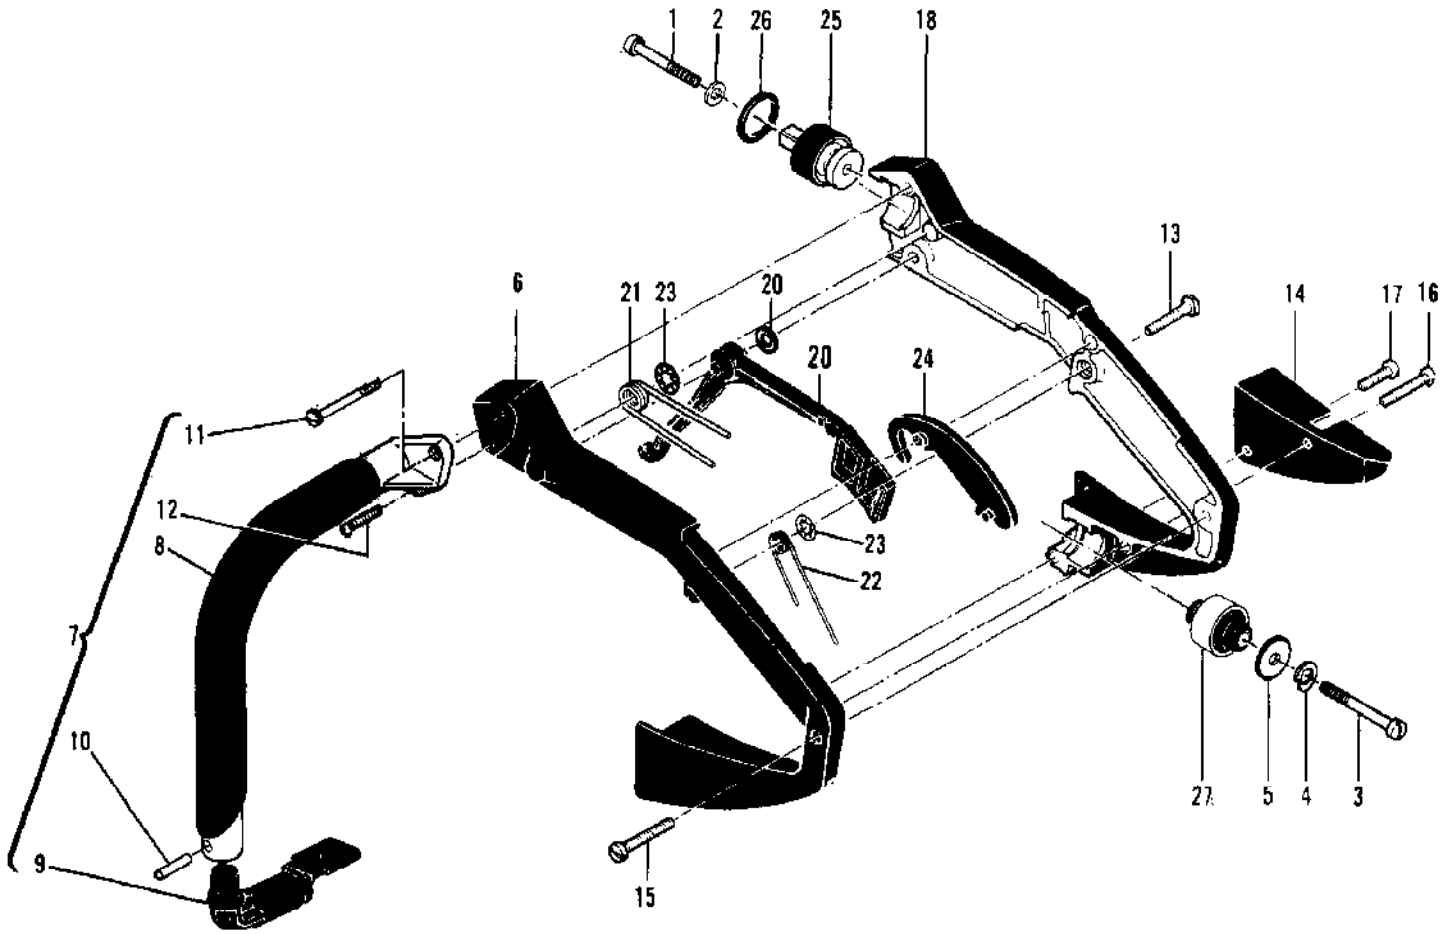

No
Diagram
Available

Parts List
Only

Ref #	Part Number	Qty	Description
	85933		Kit-Spark Arrestor
	85687		Wrench
	88756		Scrench
	83687		Guide - Timing
	90256		Kit- Tune up
	91735		Kit-Spike
	110928		Screw-Hx 10-24 x 1/2

No
Diagram
Available

Parts List
Only

Ref #	Part Number	Qty	Description
	91663	1	Bar - 14" Mini Pro Used on model 600082B
	90762N	1	Chain - SM 250G Used on model 600082B
	90772	1	Bar - 16" Mac 6 Used on model 600082K
	88053N	1	Chain - PM 250 Used on model 600082K
	91615	1	Bar - 16" Mini Pro Used on model 600082C
	88035N	1	Chain - SM 250G Used on model 600082C
	90771	1	Bar - 14" Mac 6 Used on model 600082P
	90762N	1	Chain - SM 250G Used on model 600082P
	91663	1	Bar - 14" Mini Pro Used on model 600082U
	90762N	1	Chain - SM 250G Used on model 600082U

Ref #	Part Number	Qty	Description
	90570B		CHAIN BRAKE Asy
1	102762	1	Screw - Hx hd 10-24 x 1/2
2	101194	1	Washer - Lock #10
3	110712	1	Washer
4	90580	1	Band & Lever
5	90587A	1	Spring - Brake Actuator
6	90588	1	Guide - Spring
7	90967	1	Washer - Actuating Lever
8	90571C	1	Kit - Housing/Spring
9	103047	1	Pin
10	100001	1	Washer
11	110946	1	Screw Drive - 6 x 5/16
12	110955	1	Screw - Set 8-32 x 1/2
13	90658	1	Screw - Adjusting
14	110907	1	Ring - Retaining
15	84929	1	Nut - Bar adjusting
16	90576	1	Lever - Actuator
17	110913	1	Fastener - Springtip