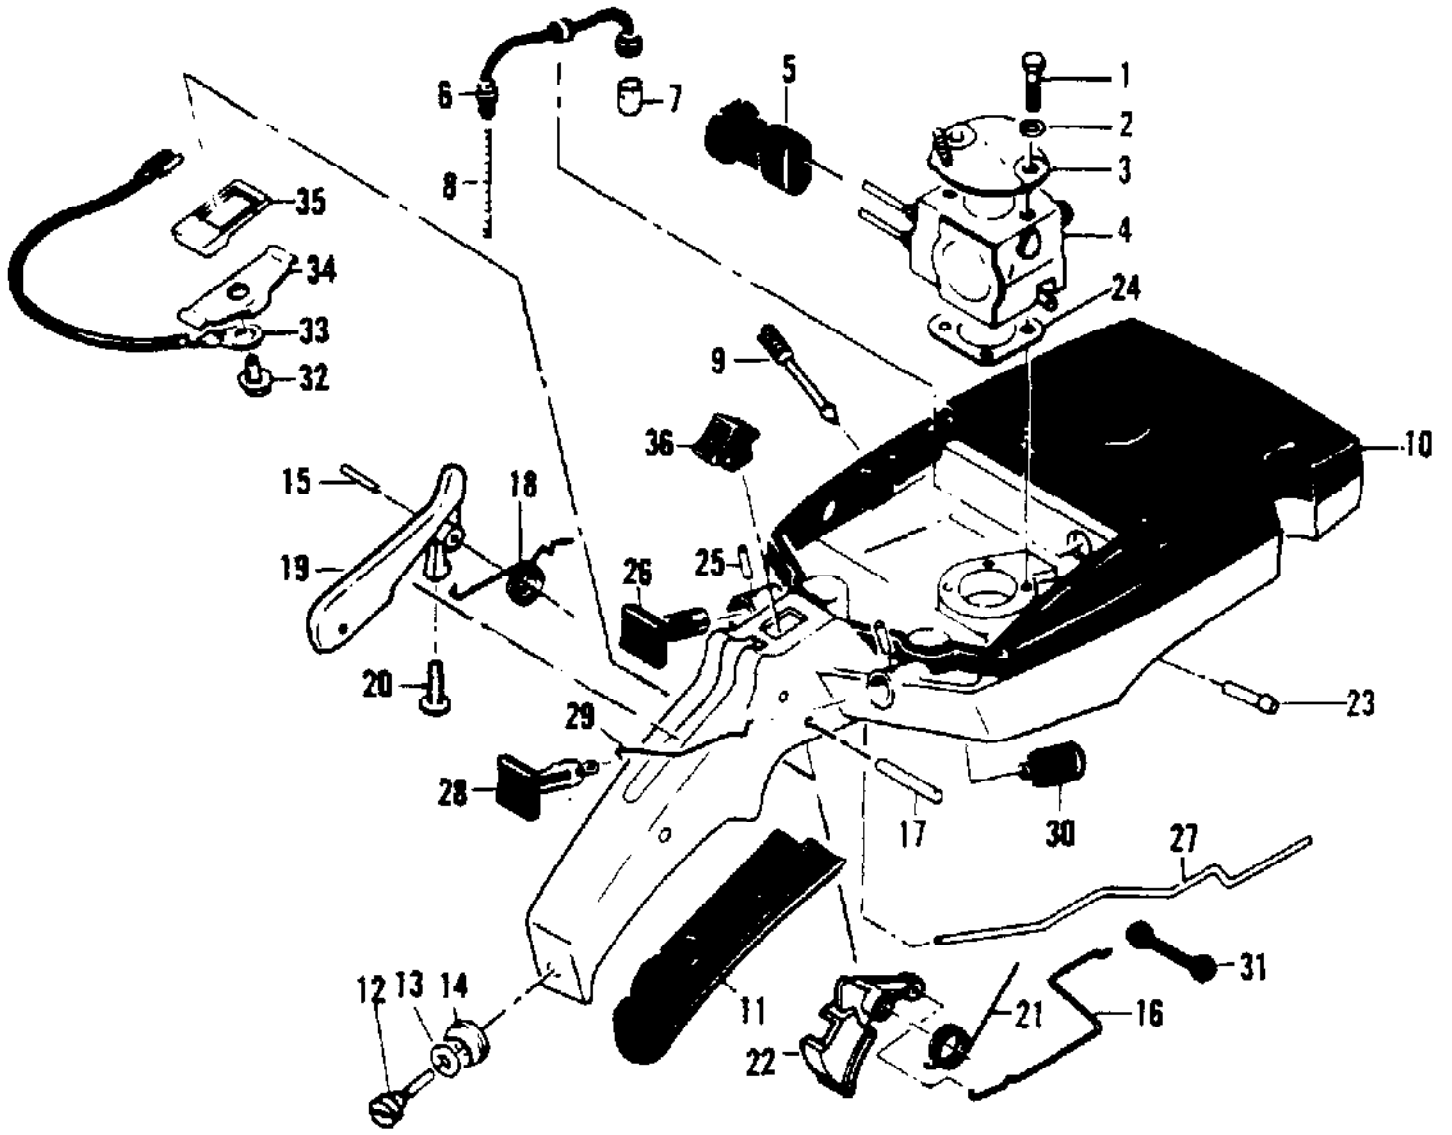

Ref #	Part Number	Qty	Description
1	103357	2	Screw - HX-HD 10-24 X 2.25
2	110964	2	Washer - Plain
3	95414	1	Bracket - Air Cleaner
4		1	Carburetor Assembly
5	214762-01	1	Boot - Carburetor
6	301011	1	Kit, Service Fuel Hose
7	215714	1	Pickup Assembly - Fuel
8	67944	1	Spring hose Stiffner
9	86273	1	Screw - Idle Speed
10	94025	1	Tank Assembly - Fuel
11	89320	1	Insert - Handle Grip
12	213055	1	Screw - BTN 10-24 x 1.50 S
13	214764	1	Washer
14	93032	1	Grommet - Frame Brace
15	105654	1	Pin - Roller 0.131 x 0.875
16	92155	1	Rod - Throttle
17	110378	1	Pin - Roll 0.196 x 0.937
18	92154	1	Spring - Throttle Release
19	94275	1	Release Assembly - Trigger
20	111012	1	Screw - PN HD 4-40 x 0.31 ST
21	92152	1	Spring - Trigger
22	214679	1	Trigger - Throttle
23	69600	1	Nipple - Pulse Line
24	86189	1	Gasket - Carburetor
25	105673	2	Pin - Roll .099 x .562
26	95480	1	Button - Oiler Asy.
27	92903	1	Rod - Oiler
28	95614	1	Button - Choke
29	69631	1	Rod Choke
30	69597	2	Boot - Control Rod
31	69043	1	Snubber - Rod
32	110706	1	Screw - PM HD 8-18 x 1/2
33	83661-01	1	Wire Assembly - Stop Switch
34	62451	1	Contact - Ignition Switch
35	214691	1	Base - Stop Switch
36	68846	1	Button - Stop Switch