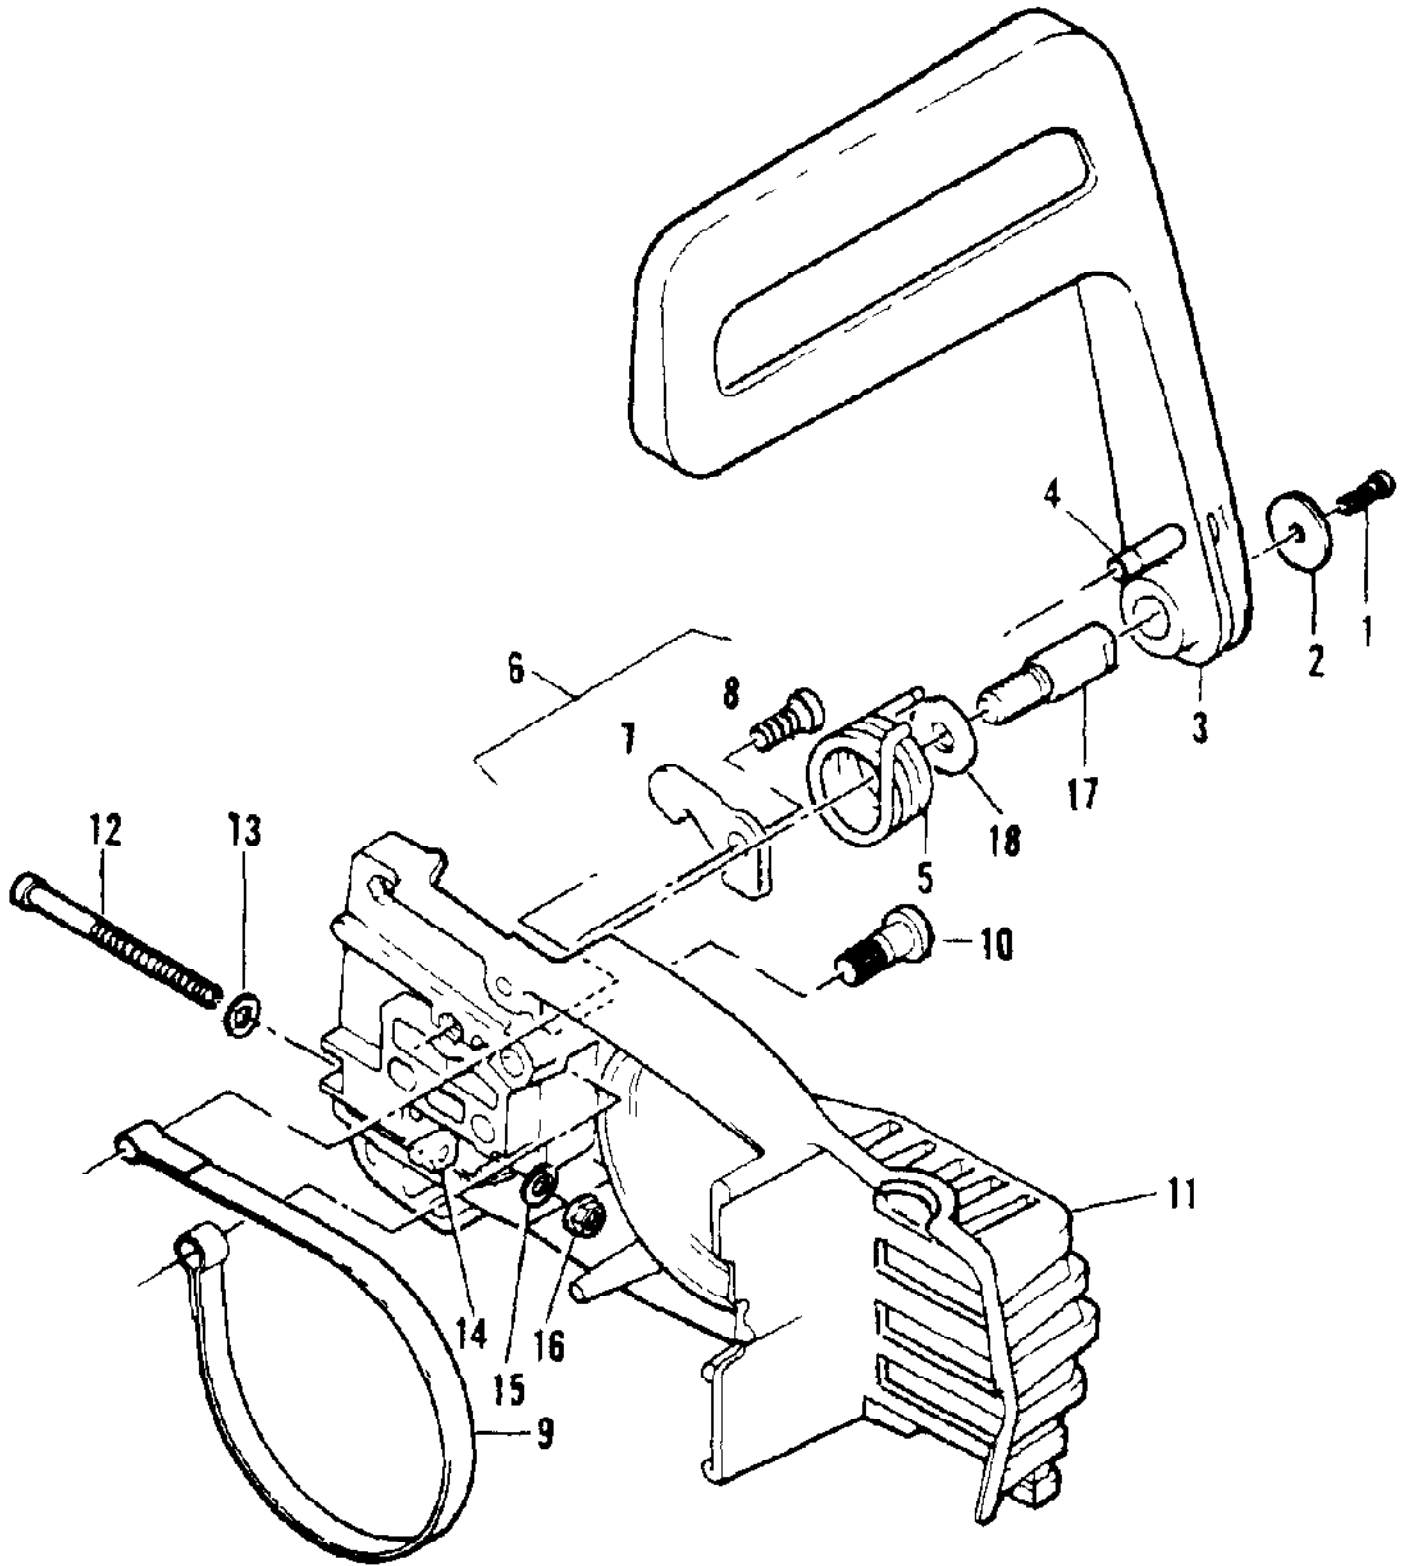

Ref #	Part Number	Qty	Description
	214763-02	1	Carburetor Asy (SDC 38A)
1		1	Screw - Pump Cover
2		1	Cover - Pump
3		1	Gasket - Cover
4		1	Diaphragm - Check Valve
5		1	Diaphragm - Fuel Pump
6		2	Screw - Plate
7		1	Plate - Throttle
8		1	Clip - Shaft
9		1	Shaft Asy Throttle
10		1	Spring - Throttle Return
11		1	Plate - Choke
12		1	Shaft Asy - Choke
13		1	Ball - Choke Friction
14		1	Spring - Choke Friction
15		1	Needle - High Speed
16		1	Needle - Idle
17		2	Spring - Needle
18		4	Screw - Diaphragm
19		1	Cover - Diaphragm
20		1	Diaphragm - Metering
21		1	Gasket - Diaphragm
22		1	Screw - Level Pin
23		1	Pin - Lever
24		1	Lever - Inlet
25		1	Spring - Lever
26		1	Valve - Needle
27		1	Plug - 3/8
28		1	Plug - 5/16
29	83758	1	Kit - Valve & Seal Asy
30		1	Screen - Fuel
31		1	Screw - Idle Adj.
32		1	Spring - Idle Screw
	217080		Major Repair Kit
	219248		Gasket/Diaphragm Kit

Ref #	Part Number	Qty	Description
	217693	1	Brake Assembly - Chain
1	216634	1	Screw - 10-24 x 1/2
2	216633	1	Washer - Special
3	215911	1	Lever Assembly
4	214366	1	Pin Asy. - Roller
5	93085	1	Spring - Brake
6	222478	1	Kit - Latch/Pivot
7		1	Latch - Chain Brake
8		1	Pivot - Latch
9	93081	1	Band - Brake
10	93082	1	Pin - Band Anchor
11		1	Housing - Brake
12	216636	1	Screw - Bar Adjusting
13	216635	1	Washer - #10
14	61705	1	Nut, blade Adj.
15	100002	1	Washer - #10
16	216682	1	Nut - 10-24 Lock
17	91246	1	Pin - Lever Pivot
18	91245	1	Washer - Thrust