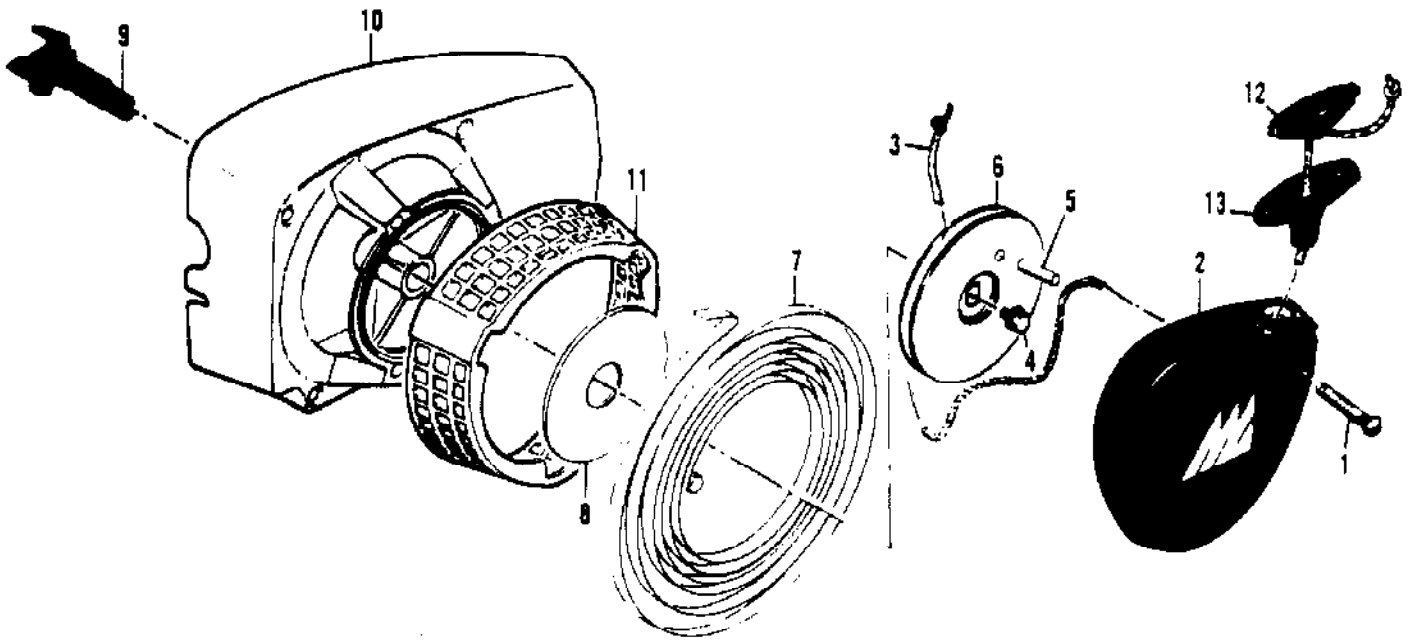

Ref #	Part Number	Qty	Description
	214763-02	1	Carburetor Asy (SDC 38A)
1		1	Screw - Pump Cover
2		1	Cover - Pump
3		1	Gasket - Cover
4		1	Diaphragm - Check Valve
5		1	Diaphragm - Fuel Pump
6		2	Screw - Plate
7		1	Plate - Throttle
8		1	Clip - Shaft
9		1	Shaft Asy Throttle
10		1	Spring - Throttle Return
11		1	Plate - Choke
12		1	Shaft Asy - Choke
13		1	Ball - Choke Friction
14		1	Spring - Choke Friction
15		1	Needle - High Speed
16		1	Needle - Idle
17		2	Spring - Needle
18		4	Screw - Diaphragm
19		1	Cover - Diaphragm
20		1	Diaphragm - Metering
21		1	Gasket - Diaphragm
22		1	Screw - Level Pin
23		1	Pin - Lever
24		1	Lever - Inlet
25		1	Spring - Lever
26		1	Valve - Needle
27		1	Plug - 3/8
28		1	Plug - 5/16
29	83758	1	Kit - Valve & Seal Asy
30		1	Screen - Fuel
31		1	Screw - Idle Adj.
32		1	Spring - Idle Screw
	217080		Major Repair Kit
	219248		Gasket/Diaphragm Kit

Ref #	Part Number	Qty	Description
	217693	1	Brake Assembly - Chain
1	216634	1	Screw - 10-24 x 1/2
2	216633	1	Washer - Special
3	215911	1	Lever Assembly
4	214366	1	Pin Asy. - Roller
5	93085	1	Spring - Brake
6	222478	1	Kit - Latch/Pivot
7		1	Latch - Chain Brake
8		1	Pivot - Latch
9	93081	1	Band - Brake
10	93082	1	Pin - Band Anchor
11		1	Housing - Brake
12	216636	1	Screw - Bar Adjusting
13	216635	1	Washer - #10
14	61705	1	Nut, blade Adj.
15	100002	1	Washer - #10
16	216682	1	Nut - 10-24 Lock
17	91246	1	Pin - Lever Pivot
18	91245	1	Washer - Thrust