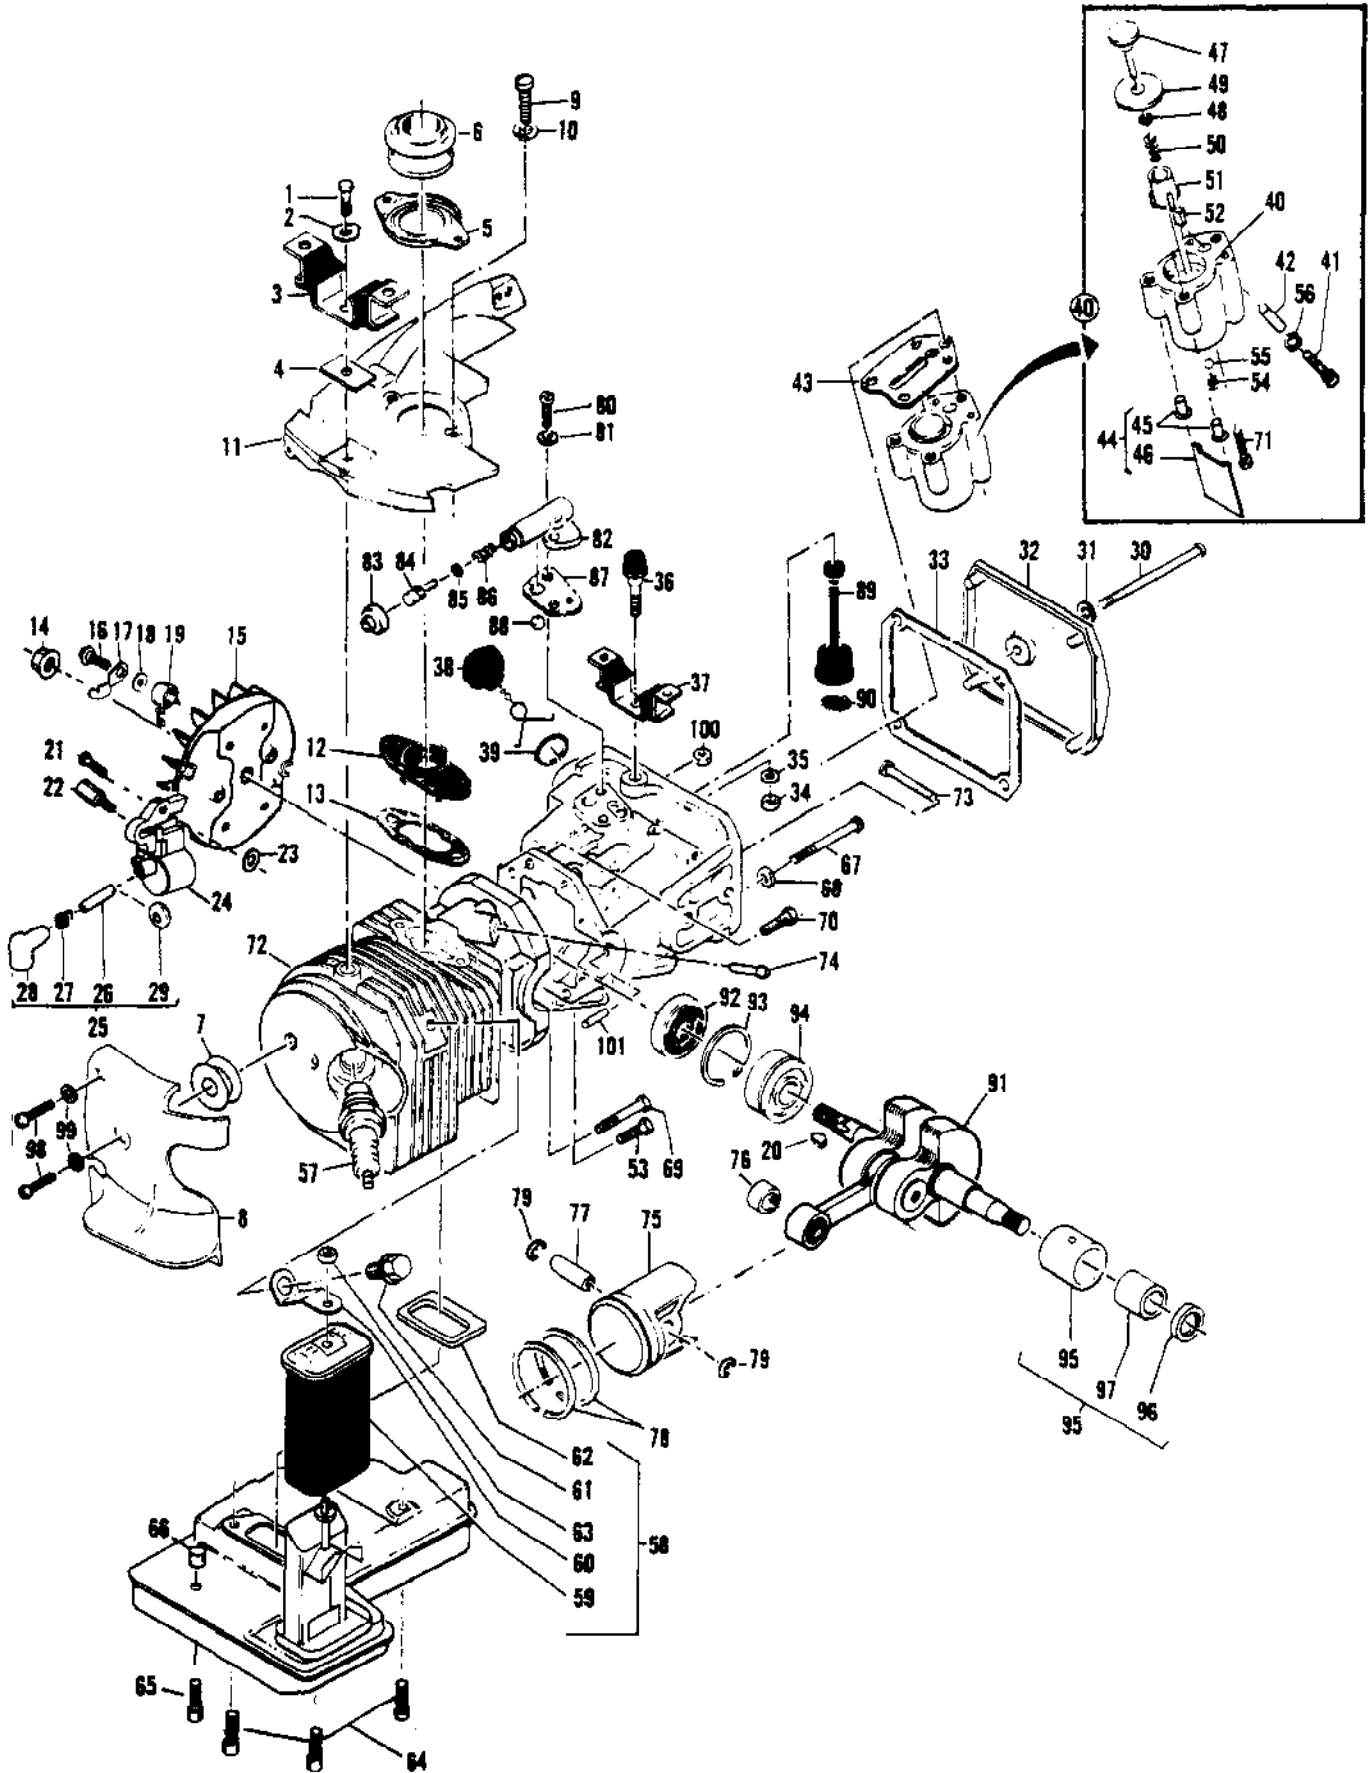

Ref #	Part Number	Qty	Description
1	83811	1	Screw, Special
2	69924	1	Plate, Lock
3	93925	1	Mount, Rear
4	84619	1	Insulator, Rear Mount
5	213381	1	Clamp Assembly, Upper Boot
6	215247	1	Boot, Third Port .50
7	93460	1	Washer, Insulated
8	300711	1	Shroud, Rear Cylinder (Grey)
9	104396	2	Screw, PN 10-24.75
10	101194	2	Washer, Lock #10 SHK PRF
11	300131	1	Shroud, Upper Cyl.
12	87844	1	Insulator, Inlet
13	88740	1	Gasket, Inlet Insulator
14	110703	1	Nut, Hex Flange 3/8-24
15	95481	1	Flywheel/Pawl Assembly
16	93464	2	Screw, Pawl Pivot
17	93198	2	Pawl, Starter
18	93469	2	Washer, Starter Pawl
19	214102	2	Spring, Starter Pawl
20	100106	1	Key, Woodruff
21	110127	1	Screw, Hex 10-24 x .88 SEMS
22	95603	1	Stud, Special
23	223637	2	Spacer .21 ID x .44 OD x .12
24	223708-01	1	Kit, Ignition Assembly
25	223884	1	Kit, Spark Plug Wire
26		1	Wire - 7mm Ignition
27	102556	1	Connector, Spark
28	95266	1	Boot, Spark Plug
29	110995	1	Grommet, Spark Plug Wire
	215533-01	1	Grommet, H/T Lead
30	216630	1	Screw - PN 24 X 2.60
31	110921	1	Washer, Sealing
32	300712	1	Cover, Oil Tank (Grey)
33	86306	1	Gasket, Cover
34	101143	1	Nut, Hex 1/4-20
35	102523	1	Washer, 1/4 Plain
36	69832	1	Bumper, Front
37	93926	1	Mount, Front
38	216052	1	Cap Assembly, Oil Tank
39	101148	1	"O" Ring
40	215339	1	Kit, Pump Tested
41	217936	1	Screw - TR, 10-24 x .75 Torx
42	91774	1	Sleeve - Pulse Pump
43	92818	1	Seal, Pulse Pump
44	215246	1	Kit, Oil Pump
45		2	Eyelet
46		1	Spring Clip - Oil Pump
47	214278	1	Piston Assembly, Oiler
48	105603	1	"O" Ring, .114 x .070
49	86182	1	Ring - Piston Pulse Oiler
50	60259	1	Spring, Piston Oiler
51	62227	1	Sleeve, Adjustment
52	91259	1	Pad, Oil Pump
53	110963	1	Screw, Hex 8-32 x 1 WSH
54		1	Spring - Oiler CN/Valve