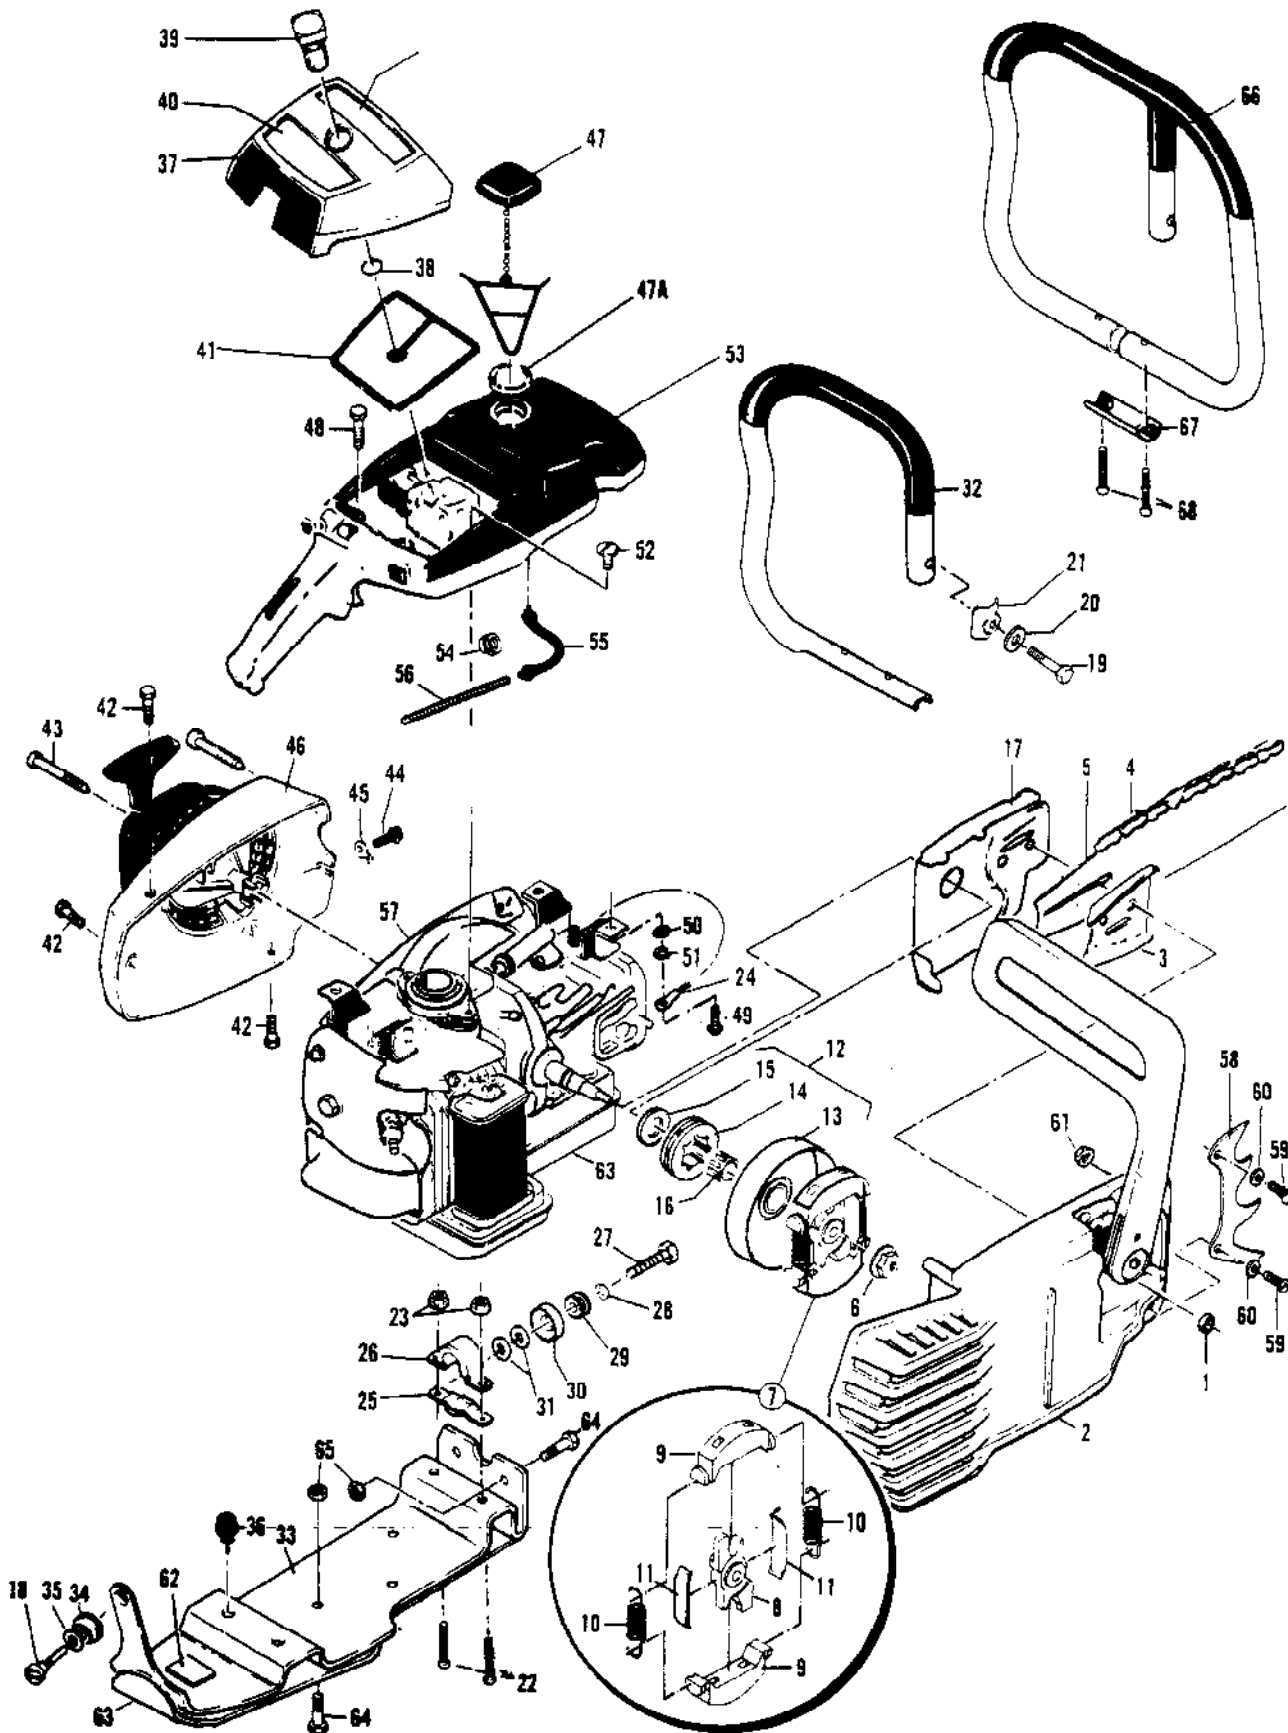

Ref #	Part Number	Qty	Description
1	213169	2	Nut, Hex Flange
2			Chain Brake Assembly See "Chain Brake Assembly" illustration and parts list.
3	64325	1	Plate, Bar Guide
4		1	Chain Assembly
5		1	Bar Assembly See "Guide Bar/Sprocket Tip/Saw Chain Replacement" illustration and parts list.
6	223060	1	Nut - Hex (L.H.) (160-170 in. lbs. torque)
7	214301	1	Clutch Assembly
8	214300	1	Rotor, Clutch
9	67233	2	Clutch Shoe
10	83223	2	Spring, Clutch
11	64583	2	Retainer, Clutch Spring
12	95166	1	Kit, Drum Sprocket Assembly (7 Tooth .375 pitch)
13	86947	1	Drum/Hub Assembly
14	86145	1	Sprocket - 7 T.375 pitch
15	86958	1	Washer, Shim
16	110971	1	Bearing, Needle
17	84978-01	1	Shield, Sawdust
18	213055	1	Screw, BTN 10-24 x 1.50 S (55-60 in. lbs. torque)
19	216638	1	Screw, Hex 1/4-20 x 1.50 (90-100 in. lbs. torque)
20	100153	1	Washer, Lock
21	216639	1	Clamp, Frame
22	104395	2	Screw, PN 10-24 x 5/8
23	216682	2	Nut, Hex Lock 10-24 x 5/8
24	83828-01	1	Strap, Ground
25	92701	1	Clamp, Bottom, Lower MT
26	93932	1	Clamp, Lower MT
27	216648	1	Screw, Hex 1/4-20 x 2 (90-100 in. lbs. torque)
28	216647	1	Washer, Plain
29	84661	1	Grommet
30	85898	1	Mount, Lower
31	95636	2	Washer
32	214103	1	Frame and Grip Assembly
33	216090	1	Brace, Frame
34	93032	1	Grommet, Frame Brace
35	214764	1	Washer
36	89403	2	Bumper, Lower
37	95418	1	Cover Assembly, Air Cleaner
38	110565	1	Ring, Retaining
39	322752	1	Knob, Cover
40	211305	1	Instruction Label
41	215681	1	Filter, Air
42	217936	3	Screw - TR 10-24 x .75 TOR (55-60 in. lbs. torque)
43	216624	3	Screw, OV SKT 8-32 x 2.36 (35-40 in. lbs. torque)
44	102762	1	Screw, Hex 10-24 x .50 (40-45 in. lbs. torque)
45	69890	1	Plate, Lock
46		3	Fan Housing/Starter Asy. See "Fan Housing and Starter Assembly." illustration and parts list.
47	216053	1	Cap Assembly, Fuel
47A	69767	1	Gasket
48	110746	2	Screw, Hex 10-24 x .50 (55-60 in. lbs. torque)
49	216644	2	Screw, Hex 1/4-20 x 5/8
50	100153	2	Washer, Lock