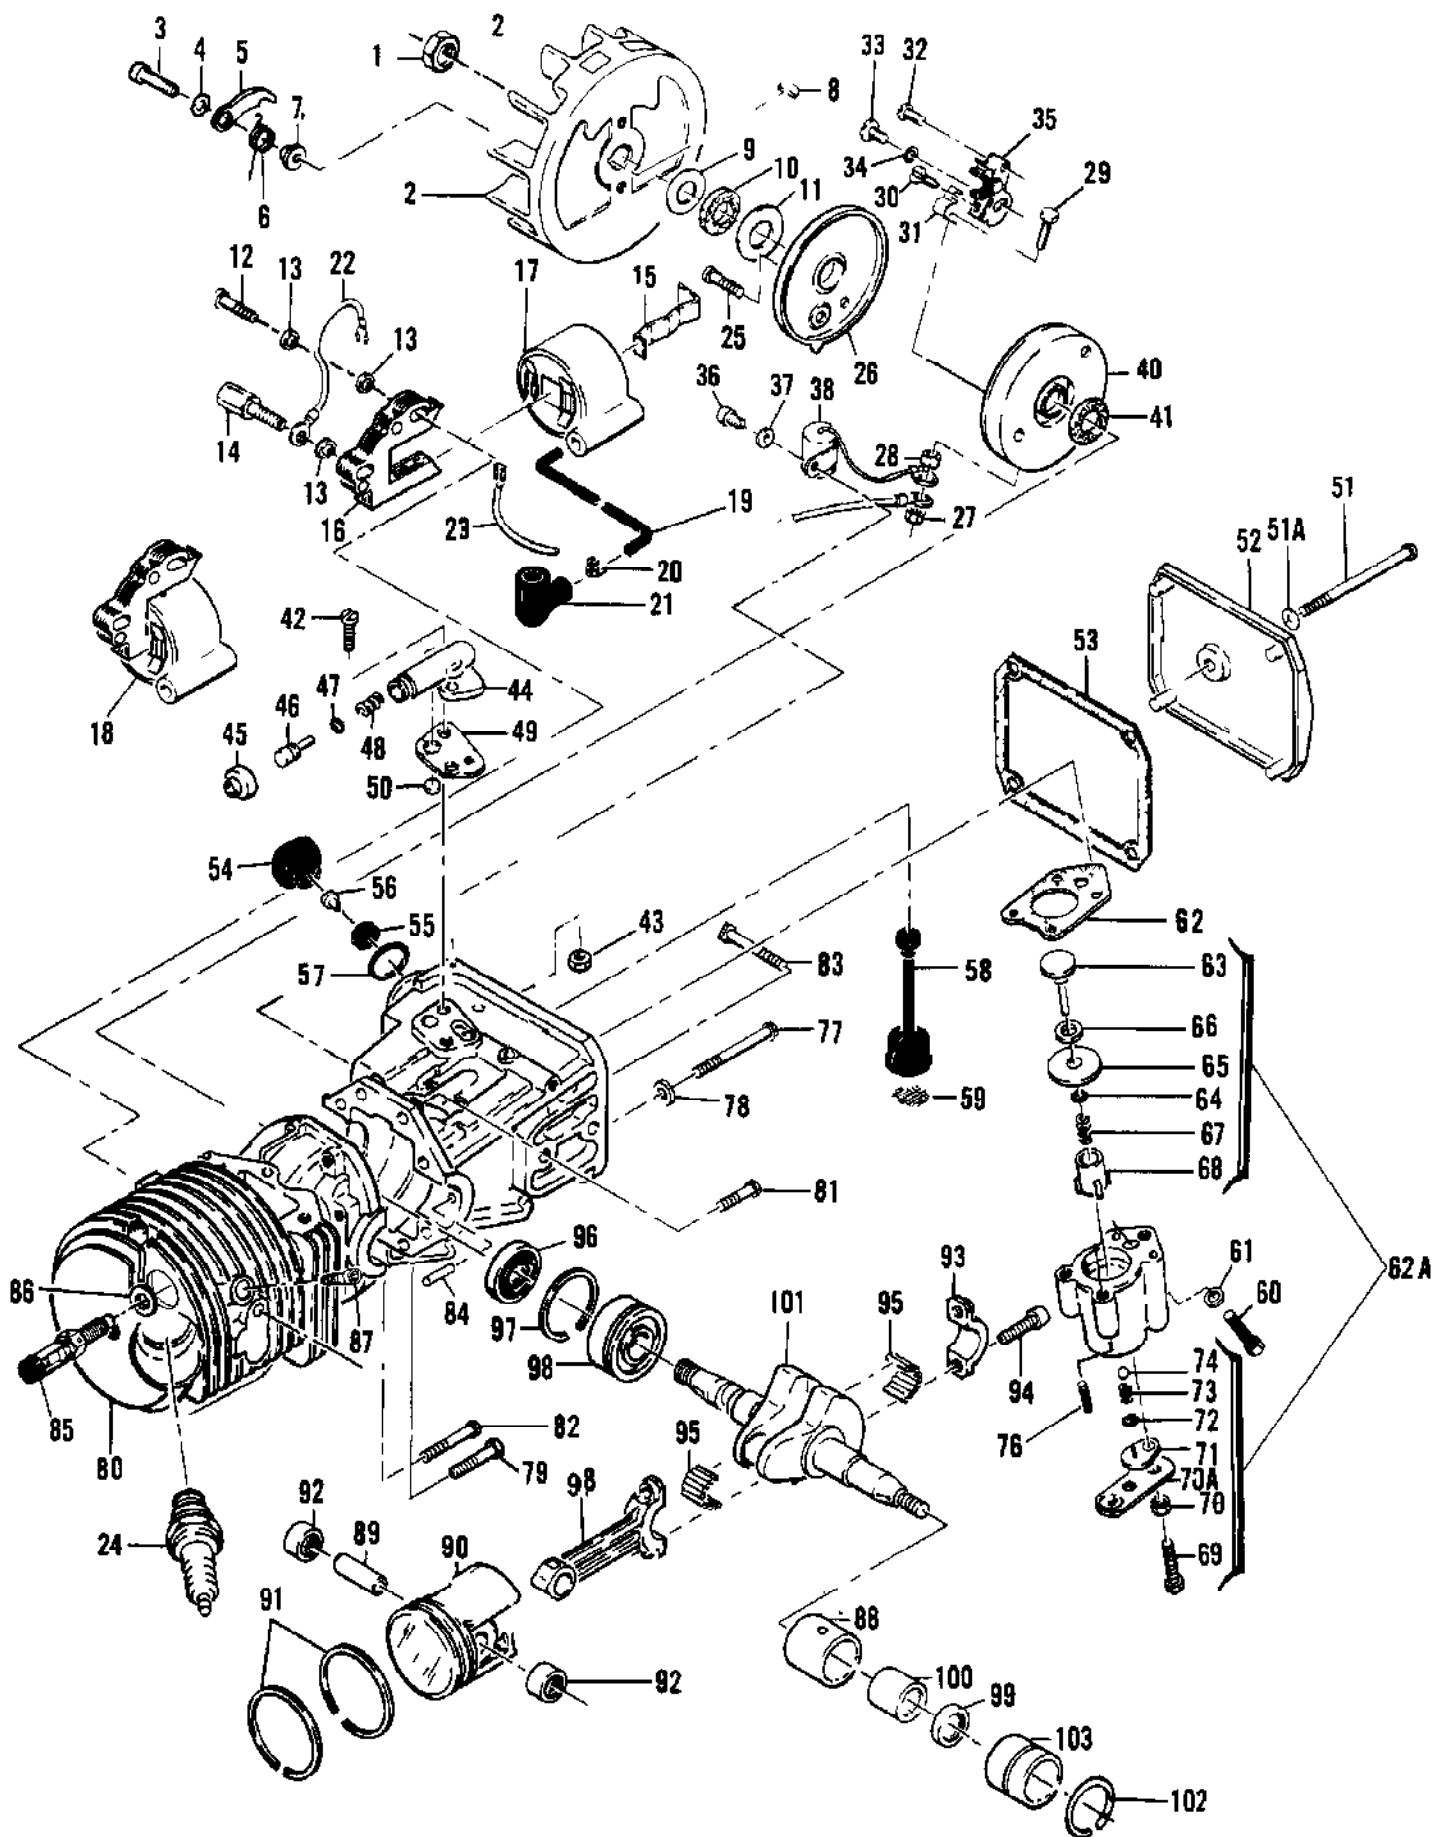

Ref #	Part Number	Qty	Description
1	110703	1	Nut - Hex 3/8-24
2	86068	1	Flywheel
3	110713	2	Screw - Skt hd 10-24 x 7/8
4	83241	2	Washer - Special
5	67546	2	Pawl - Starter
6	67545	2	Spring - Pawl
7	67547	2	Pivot - Pawl
8	103879	1	Key - Woodruff
9	67057	1	Washer - Thrust
10	67056	1	Seal - Breaker box cover
11	67054	1	Washer - Thrust
12	110127	1	Screw - Hex hd 10-24 x 7/8 (SEMS)
13	100002	3	Washer - #10
14	83512	1	Stud - Special
15	51253	1	Retainer - Coil
16	85138	1	Lamination
17	84972	1	Kit - Coil
18	87246	1	Coil & Lamination Assy
19	50120	1	Wire Assy - Spark plug
20	55061	1	Connector
21	85758	1	Boot
22	84686	1	Wire Assy - Ground
23	69344	1	Wire Assy - Primary
24	63432	1	Spark Plug - AC CS 42 T
25	110584	1	Screw - Pan hd 8/32 x 3/4
26	62362	1	Cover - Breaker box
27	100298	1	Nut - Hex 6-32
28	62365	1	Spacer - Breaker
29	110346	1	Screw - Hex hd 6-32 x 3/4
30	110706	1	Screw - Pan hd 8-18 x 1/2
31	83126	1	Strap - Conduction
32	110811	1	Screw - Pan hd 8-32 x 3/8
33	110445	1	Screw - Truss hd 8-32 x 3/8
34	105976	1	Washer - #8
35	88808	1	Breaker Assy
36	103672	1	Screw - Fil hd 8-32 x 1/2 (SEMS)
37	100080	1	Washer - #8
38	85358	1	Condenser
40	84329	1	Box - Breaker
41	67051	1	Seal - Breaker box
42	103672	2	Screw - Fil hd 8-32 x 1/2
43	100955	1	Nut - Hex 8-32
44	84156	1	Housing - Pump
45	62262	1	Cap - Housing
46	62266	1	Plunger - Pump
47	105614	1	"O" Ring
48	66687	1	Spring - Pump
49	62230	1	Gasket - Pump
50	62909	1	Valve - Pump
51	110291	1	Screw - Pan hd 10-24 x 2-5/8
51A	110921	1	Washer
52	86304	1	Cover - Oil tank
53	86306	1	Gasket - Cover
54	87270	1	Cap - Oil tank
55	87269	1	Retainer