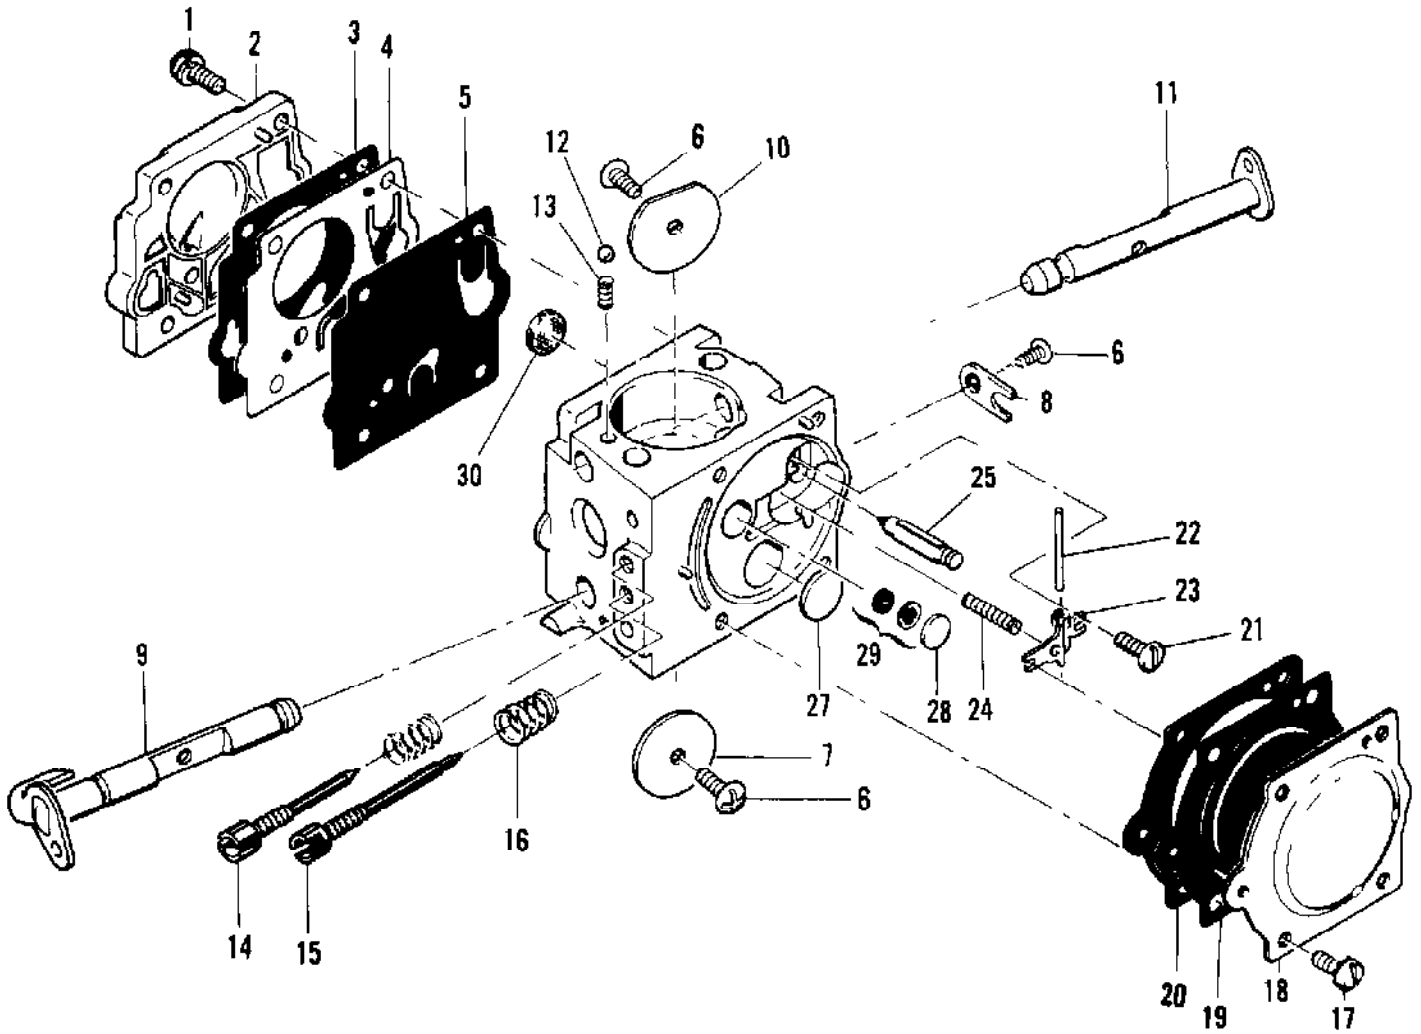

No
Diagram
Available

Parts List
Only

Ref #	Part Number	Qty	Description
	85726		Manual - Owner's
	62827		Wrench - Screwdriver
	63746		Scrench
	86330		Kit - Spike
	86334		Kit - Frame & Grip
	84922		Kit - Baffle
	83970		Kit - Preheater
	86419		Guide - Timing
	63097		Spark Plug - AC CS 45 T
	65778		Spark Plug - AC CS 41 T
	65370		Kit - Sprocket 7T .354
	65408		Spark Plug - CJ8
	83235		Wrench
	64935		Bar Plate
	64330		Set - Bar plate
	69191		Kit - Pressure adaptor
	84453		Kit - Piston tool
	69031		Piston Assy (0. 020 in. oversize)
	63291		Ring Set (0. 020 in. oversize)
	103085		Bearing - Needle (2)
	69032		Piston Assy (0. 030 in. oversize)
	63292		Ring Set (0. 030 in. oversize)
	103085		Bearing - Needle (2)

Ref #	Part Number	Qty	Description
	84015	1	Carburetor Assy
1	67501	4	Screw - Pump cover
2	83760	1	Cover - Pump
3	67495	1	Gasket - Cover
4	67498	1	Diaphragm - Check valve
5	83114	1	Diaphragm - Fuel pump
6	47690	3	Screw - Plate
7	83762	1	Plate - Throttle
8	67489	1	Clip - Shaft
9	67486	1	Shaft Assy - Throttle
10	67490	1	Plate - Choke
11	67488	1	Shaft Assy - Choke
12	100302	1	Ball - Choke friction
13	67504	1	Spring - Choke
14	67506	1	Needle - High speed
15	67505	1	Needle - Idle
16	67502	2	Spring - Needle
17	70798	4	Screw - Diaphragm cover
18	83761	1	Cover - Diaphragm
19	67499	1	Diaphragm - Metering
20	67496	1	Gasket - Diaphragm
21	67500	1	Screw - Lever pin
22	67508	1	Pin - Lever
23	67509	1	Lever - Metering
24	67503	1	Spring - Lever
25	67491	1	Valve - Needle
27	71690	1	Plug - 3/8
28	69506	1	Plug - 5/16
29	83758	1	Kit - Valve & Seat Assy
30	67507	1	Screen - Fuel
	67482		Gasket Set
	67481		Repair Kit