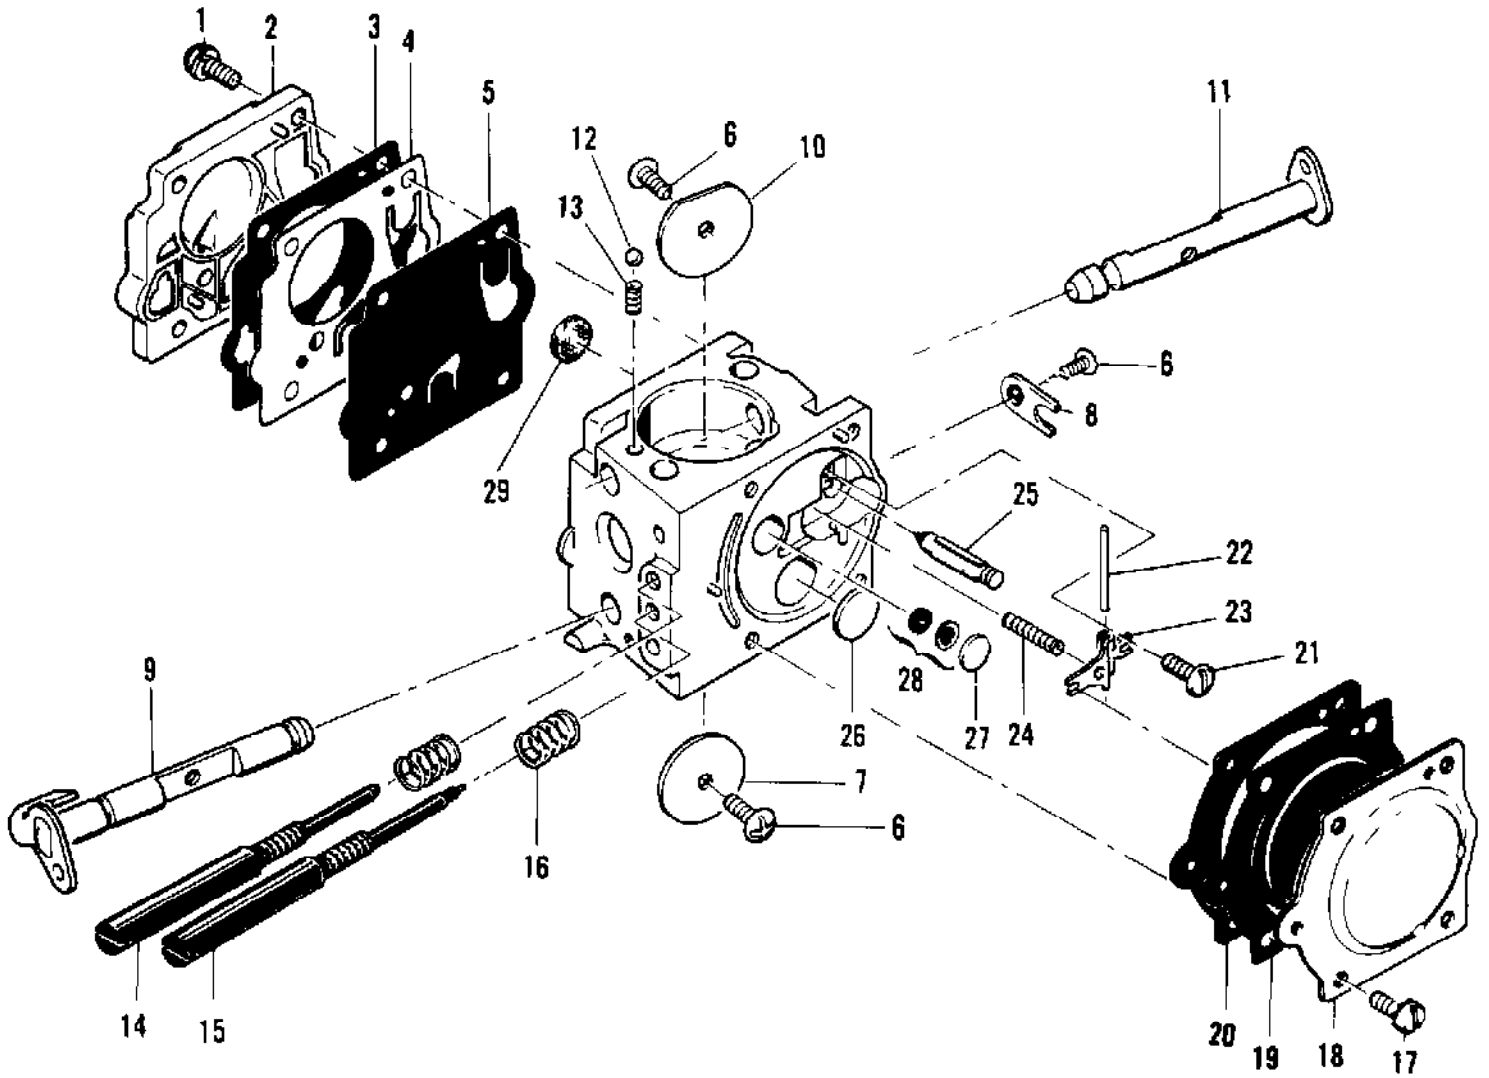

No
Diagram
Available

Parts List
Only

Ref #	Part Number	Qty	Description
	85726		Manual - Owner's
	62827		Wrench - Screwdriver
	63746		Scrench
	86330		Kit - Spike
	86334		Kit - Frame & Grip
	84922		Kit - Baffle
	83970		Kit - Preheater
	86419		Guide - Timing
	63097		Spark Plug - AC CS 45 T
	65778		Spark Plug - AC CS 41 T
	65370		Kit - Sprocket 7T .354
	65408		Spark Plug - CJ8
	83235		Wrench
	64935		Bar Plate
	64330		Set - Bar plate
	69191		Kit - Pressure adaptor
	84453		Kit - Piston tool
	69031		Piston Assy (0. 020 in. oversize)
	63291		Ring Set (0. 020 in. oversize)
	103085		Bearing - Needle (2)
	69032		Piston Assy (0. 030 in. oversize)
	63292		Ring Set (0. 030 in. oversize)
	103085		Bearing - Needle (2)

Ref #	Part Number	Qty	Description
	84015	1	Carburetor Assy
1	67501	4	Screw - Pump cover
2	83760	1	Cover - Pump
3	67495	1	Gasket - Cover
4	67498	1	Diaphragm - Check valve
5	83114	1	Diaphragm - Fuel pump
6	47690	3	Screw - Plate
7	83762	1	Plate - Throttle
8	67489	1	Clip - Shaft
9	67486	1	Shaft Assy - Throttle
10	67490	1	Plate - Choke
11	67488	1	Shaft Assy - Choke
12	100302	1	Ball - Choke friction
13	67504	1	Spring - Choke
14	67506	1	Needle - High speed
15	67505	1	Needle - Idle
16	67502	2	Spring - Needle
17	70798	4	Screw - Diaphragm cover
18	83761	1	Cover - Diaphragm
19	67499	1	Diaphragm - Metering
20	67496	1	Gasket - Diaphragm
21	67500	1	Screw - Lever pin
22	67508	1	Pin - Lever
23	67509	1	Lever - Metering
24	67503	1	Spring - Lever
25	67491	1	Valve - Needle
27	71690	1	Plug - 3/8
28	69506	1	Plug - 5/16
29	83758	1	Kit - Valve & Seat Assy
30	67507	1	Screen - Fuel
	67482		Gasket Set
	67481		Repair Kit