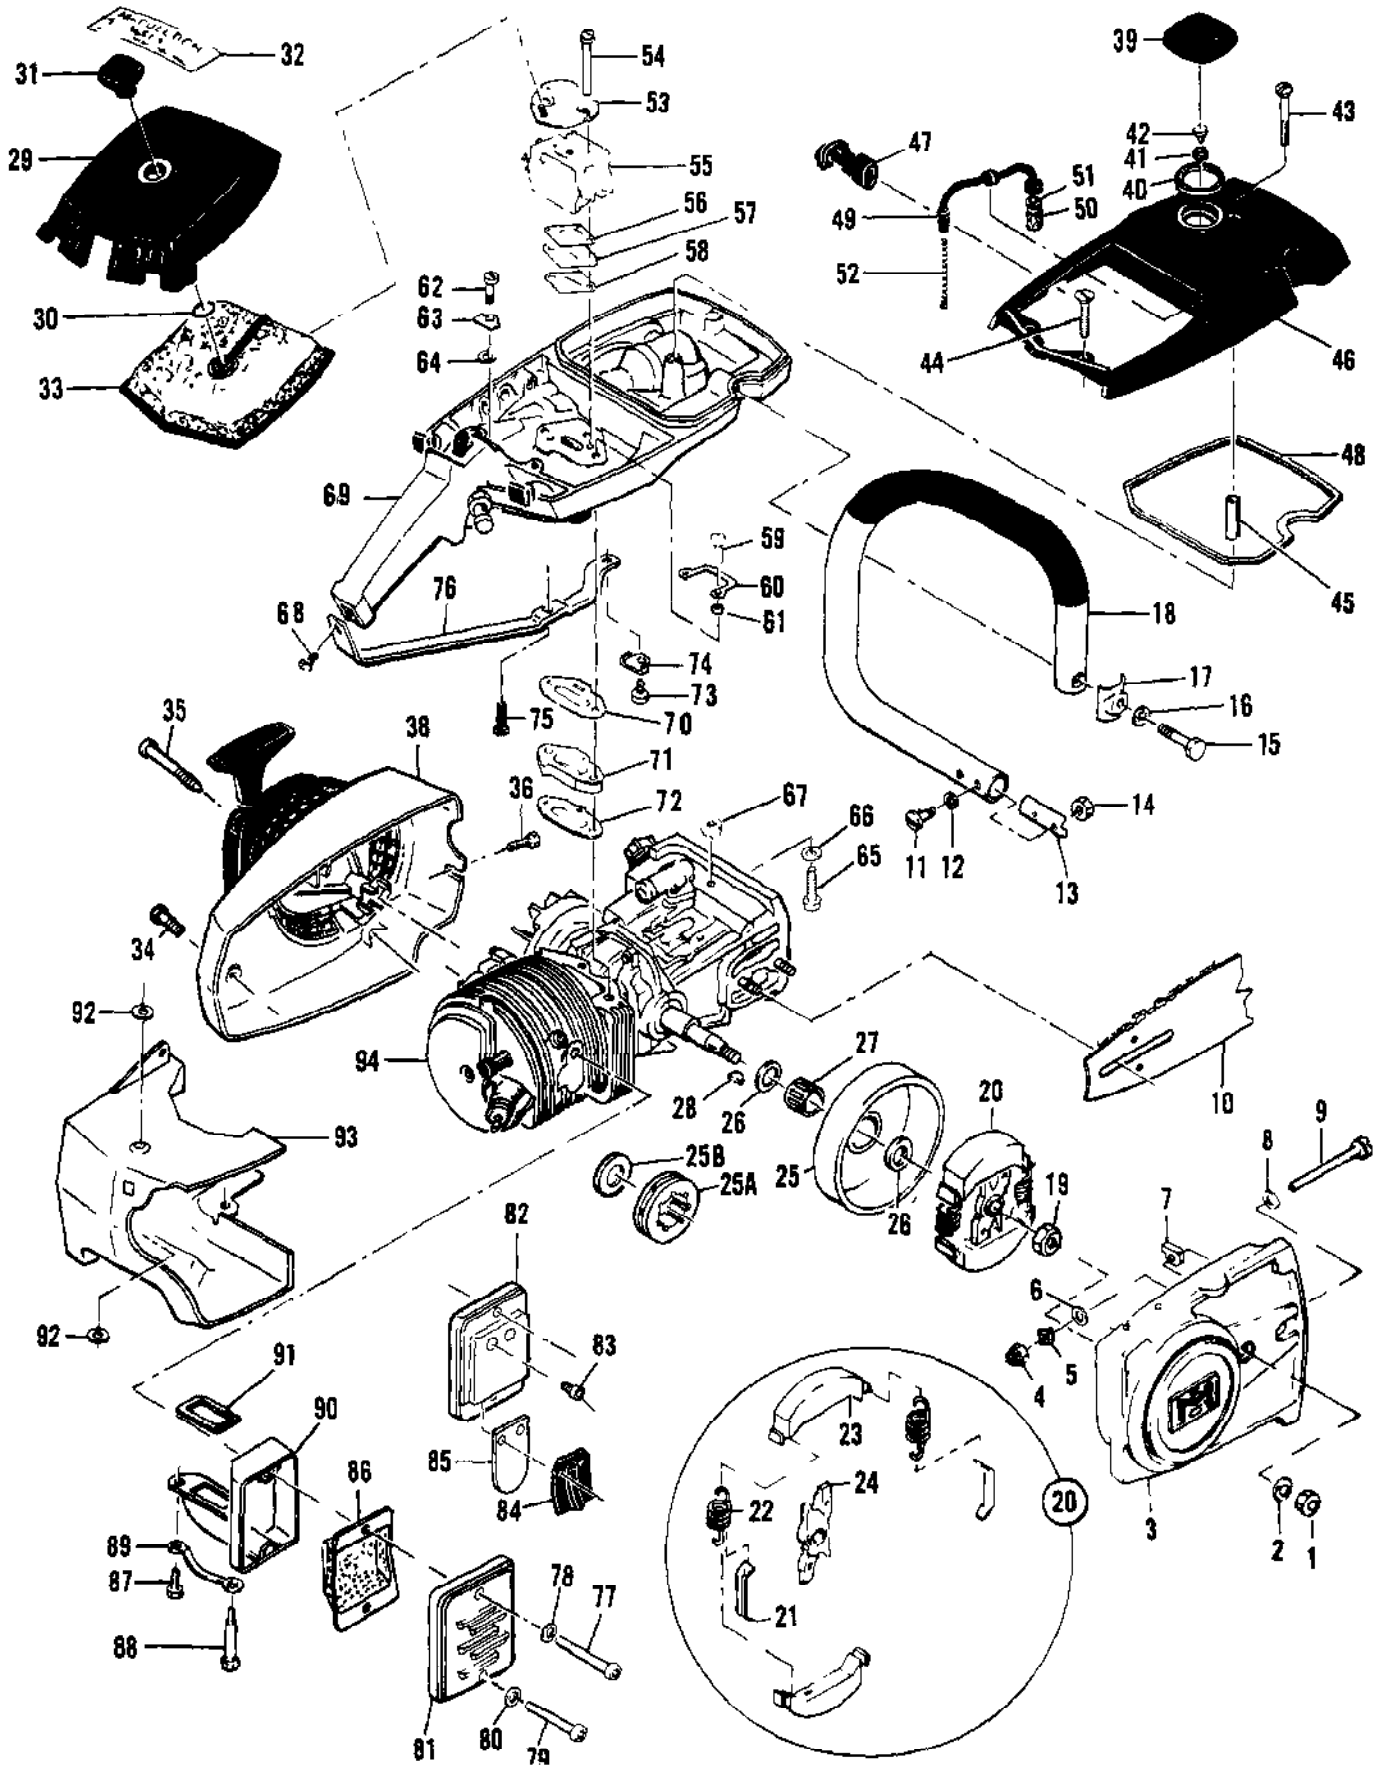

Ref #	Part Number	Qty	Description
1	110454	2	Nut - Hex 5/16-24
2	100440	2	Washer - 5/16
3	88586	1	Clutch Guard Assy
4	102067	1	Nut - Hex 10-24
5	110387	1	Washer - Wavey
6	100002	1	Washer - #10
7	61705	1	Nut - Bar adjustment
8	110264	1	Washer - #10
9	102144	1	Screw - Bar adjustment
10		1	Bar & Chain Assy
11	110865	2	Screw - Hex hd 10-24 x 7/8
12	100352	2	Washer - #10
13	89727	1	Plug - Retainer
14	101326	2	Nut - Hex 10-24
15	102130	1	Screw - Hex hd 1/4-20 x 1-1/2
16	100153	1	Lockwasher - 1/4
17	63484	1	Clamp - Frame
18	87686	1	Frame & Grip Assy
19	110594	1	Nut - Hex 3/8-24
	86113	1	Nut - Hex 3/8-24
20	84682	1	Clutch Assy
	87675	1	Clutch Assy
21	64583	2	Retainer - Spring
22	83223	2	Spring - Clutch
23	67233	2	Shoe - Clutch
24	62204C	1	Rotor Assy
	89438	1	Rotor Assy
25	86948	1	Drum
25A	86951	1	Sprocket - .375
25B	86958	1	Washer - Sprocket
25	66979	1	Kit - Sprocket & Drum - .404
26	61692	2	Shim
27	110330	1	Bearing
28	103879	1	Key - Woodruff
29	68530	1	Cover Assy - Air cleaner
30	110565	1	Ring - Retainer
31	68529	1	Knob - Cover
32	87176	1	Nameplate
33	69922	1	Filter - Air
34	110741	1	Screw - Pan hd 10-24 x 1/2
35	62978	3	Screw - Special
36	110741	1	Screw - Pan hd 10-24 x 1/2
38			Fan Housing & Starter See "Fan Housing & Starter Assemblies" illustration and parts list.
39	89322	1	Cap Assy - Fuel
40	69767	1	Gasket
41	86453	1	Plug
42	53766A	1	Valve
43	110402	1	Screw - Oval hd 12-24 x 2-3/8
44	103579	2	Screw - Fl hd 10-24 x 1
45	87840	1	Spacer
46	84252	1	Cover - Fuel tank
	88650	1	Cover - Fuel tank
	87815	1	Cover - Fuel tank
	89425	1	Cover - Fuel tank