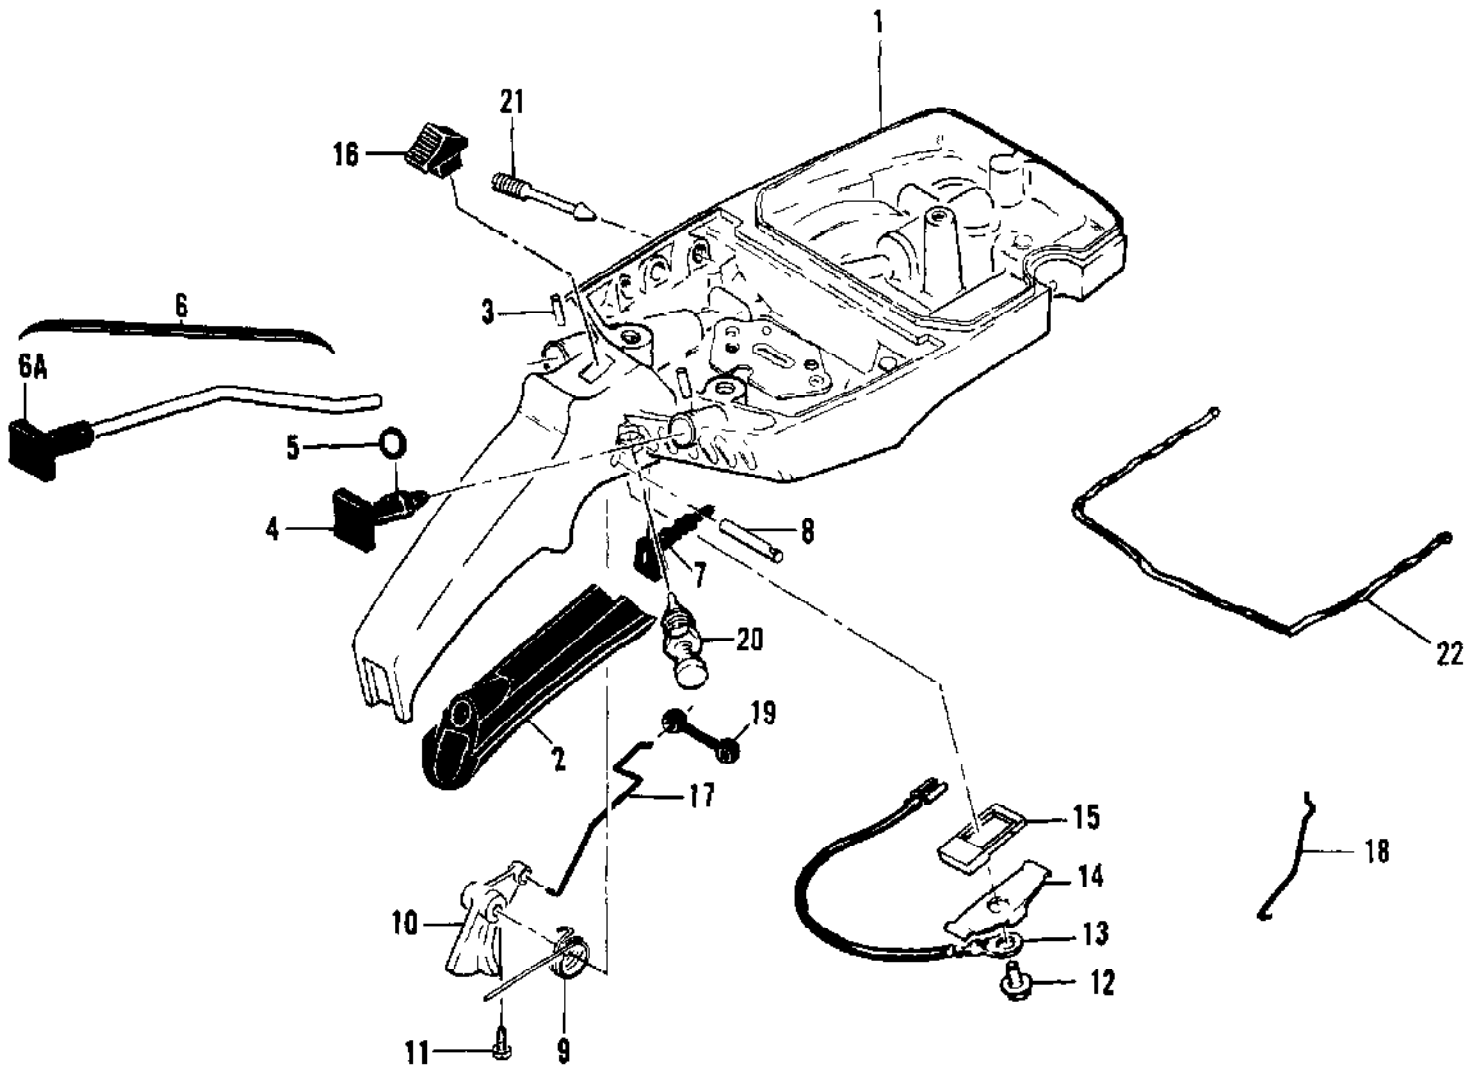

Ref #	Part Number	Qty	Description
1	84183	1	Fuel Tank
2	64872	1	Grip - Handle
	89320	1	Grip - Handle
3	105673	2	Pin - Roll 3/32 x 9/16
4	69041	1	Button - Choke
5	105614	1	"O" Ring
6	64871	1	Button & Rod Assy
6A	63044	1	Button - Oiler
7	68522	1	Seal - Throttle rod
8	110378	1	Pin - Roll 3/16 x 15/16
9	87178	1	Spring - Throttle return
10	88796	1	Trigger
11	110668	1	Screw - Fil hd 8-36 x 5/8
12	103672	1	Screw - Fil hd 8-32 x 1/2 (SEMS)
13	62973A	1	Wire Assy - Stop-switch
14	62451	1	Contact - Switch
15	62950A	1	Base - Switch
16	68846	1	Button - Switch
17	85107	1	Rod - Throttle
18	69042	1	Rod - Choke
19	69043	1	Snubber - Rod
20	85451	1	Latch Assy - Throttle
21	67271	1	Screw - Idle adjustment (S/Ns prefixed 11-)
	86273	1	Screw - Idle adjustment (S/Ns prefixed 12-)
	87932	1	Screw - Idle adjustment (S/Ns prefixed 13-, 14-)
22	69564	AR	Seal - Airbox