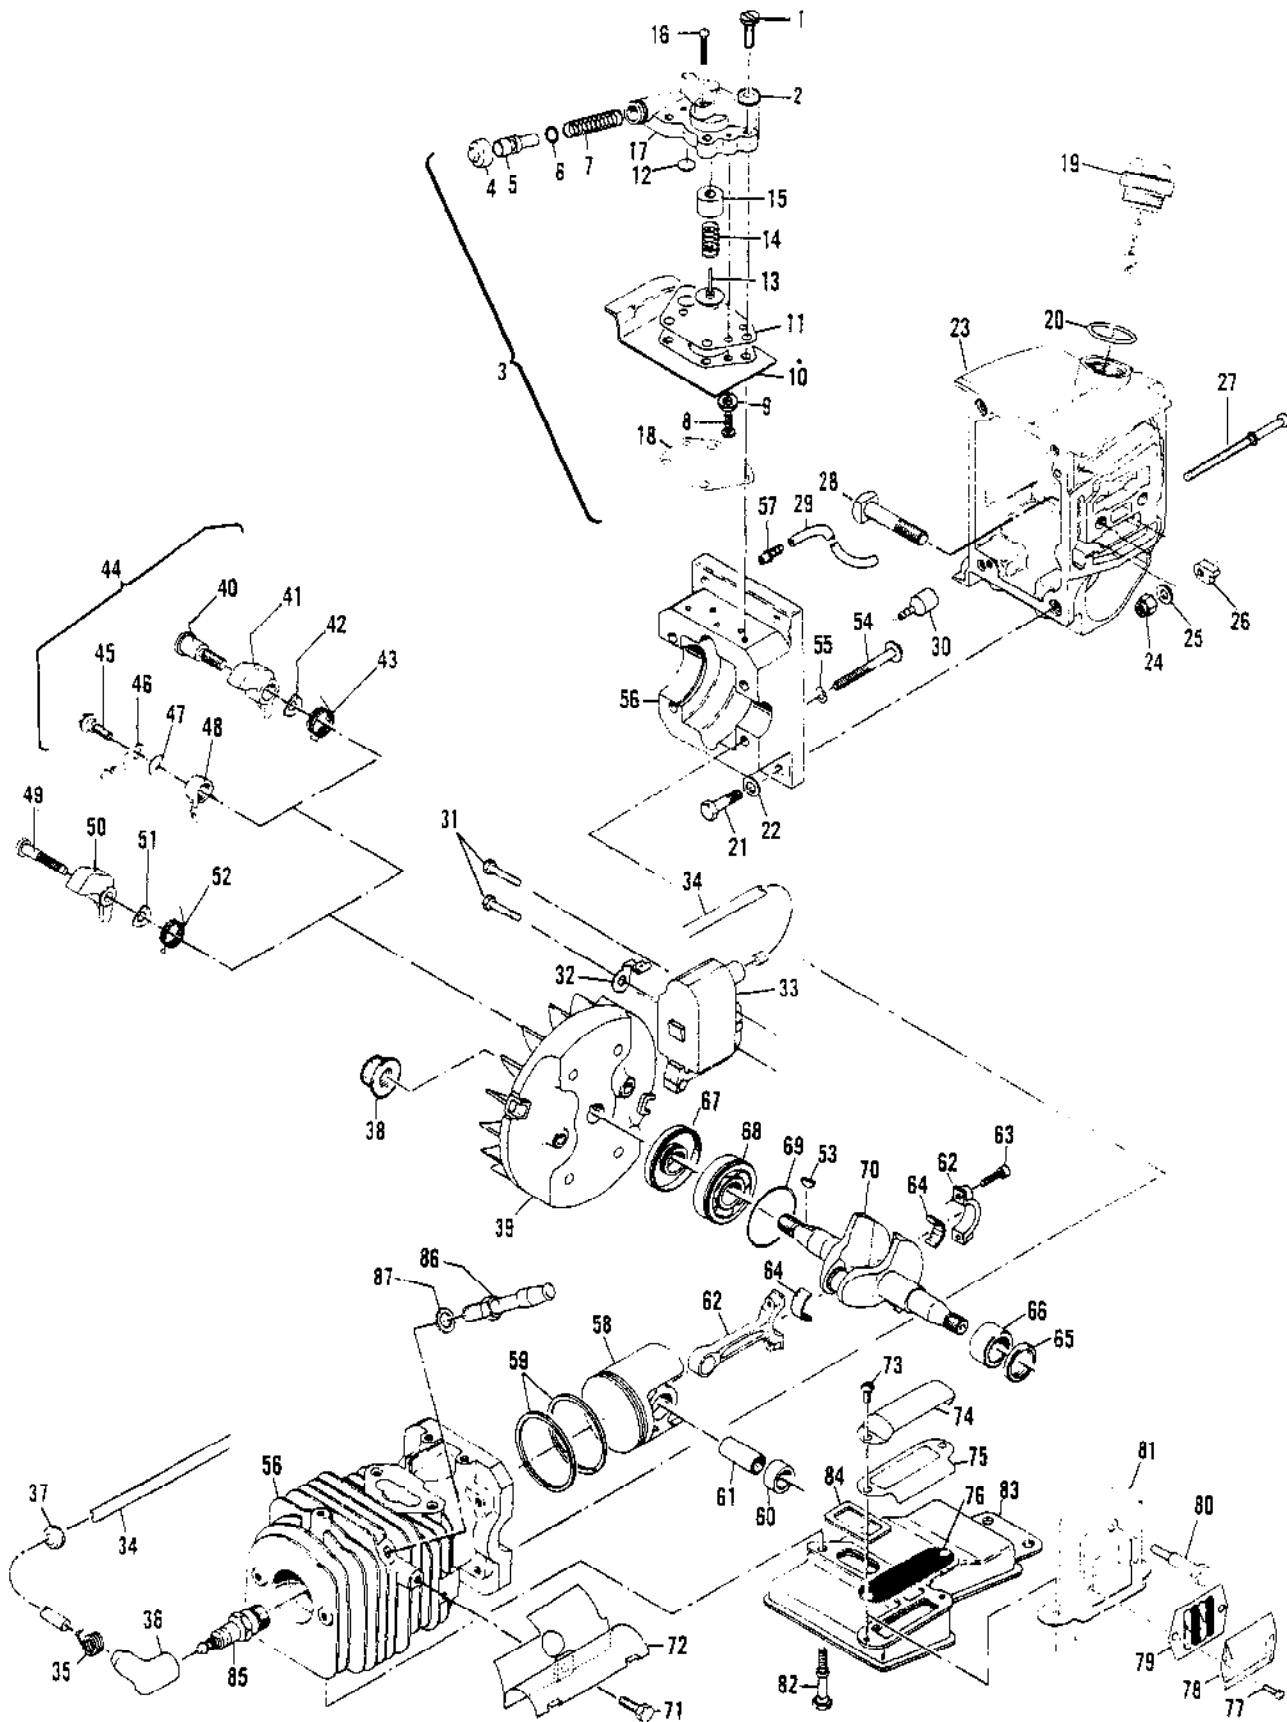

Ref #	Part Number	Qty	Description
1	120036	4	Screw - M4 x 16 (Sems)
2	67177	4	Washer - Insulating
3	219380	1	Pump Asy-Oiler (Pulse)
4	215151	1	Cap
5	93933	1	Plunger
6	105614	1	"O" Ring
7	66687	1	Spring - Plunger
8	110706	3	Screw - 8-18 x 1/2
9	216354	1	Gasket - Washer
10	217218	1	Cover - Diaphragm
11	216992	1	Diaphragm
12		1	Valve Not available separately.
13	91945	1	Piston Assembly
14	94322	1	Spring - Return
15	91944	1	Sleeve
16	218530	1	Screw - 6-40 x .875
17	219336	1	Body Assembly
18	91950	1	Gasket - Oil Pump
19	216052	1	Cap/Retainer Asy - Oil
20	101148	1	"O" Ring
21	120006	4	Screw - M6.3 x 24
22	100004	4	Washer - Plain 1/4"
23	218583	1	Tank Asy-Oil
24	110950	1	Nut - Lock
25	102115	1	Washer - Plain
26	91982	1	Nut - Bar Adjustment
27	94362	1	Screw - Bar Adjustment
28	92459	2	Bolt - Bar
29	92616	1	Hose - Oil Pickup
30	92465	1	Pickup - Oil
31	120037	2	Screw - M5 x 25 (Sems) 55-60 In. Lb. Torque
32	84686-01	1	Wire Asy - Ground
33	95553	1	Ignition Asy - Electronic
34	95270	1	Wire Asy - Spark
35	102556	1	Connector - Spark Plug
36	95266	1	Boot - Spark Plug
37	110995	1	Grommet - Spark Plug Wire
38	94500	1	Nut - Flange M10 265-325 In. Lb. Torque
39	95324	1	Flywheel/Pawl Asy
40	95362	2	Screw - Pawl
41	95361	2	Pawl - Starter (Plastic)
42	213253	2	Washer - Spring
43	93144	2	Spring - Pawl
44	215739	1	Kit - Flywheel/Pawl
45	93464	2	Screw - Pawl
46	93198	2	Pawl - Starter (Metal)
47	93469	2	Washer - Spring
48	214102	2	Spring - Pawl
49	93146	2	Pin - Pawl
50	93145	2	Pawl - Starter (Plastic)
51	93469	2	Washer - Spring
52	93144	2	Spring - Pawl
53	100106	1	Key - Woodruff
54	62106	4	Screw - 12-24 x 1 3/4 70-75 In. Lb. Torque
55	111025	4	Washer - Sealing