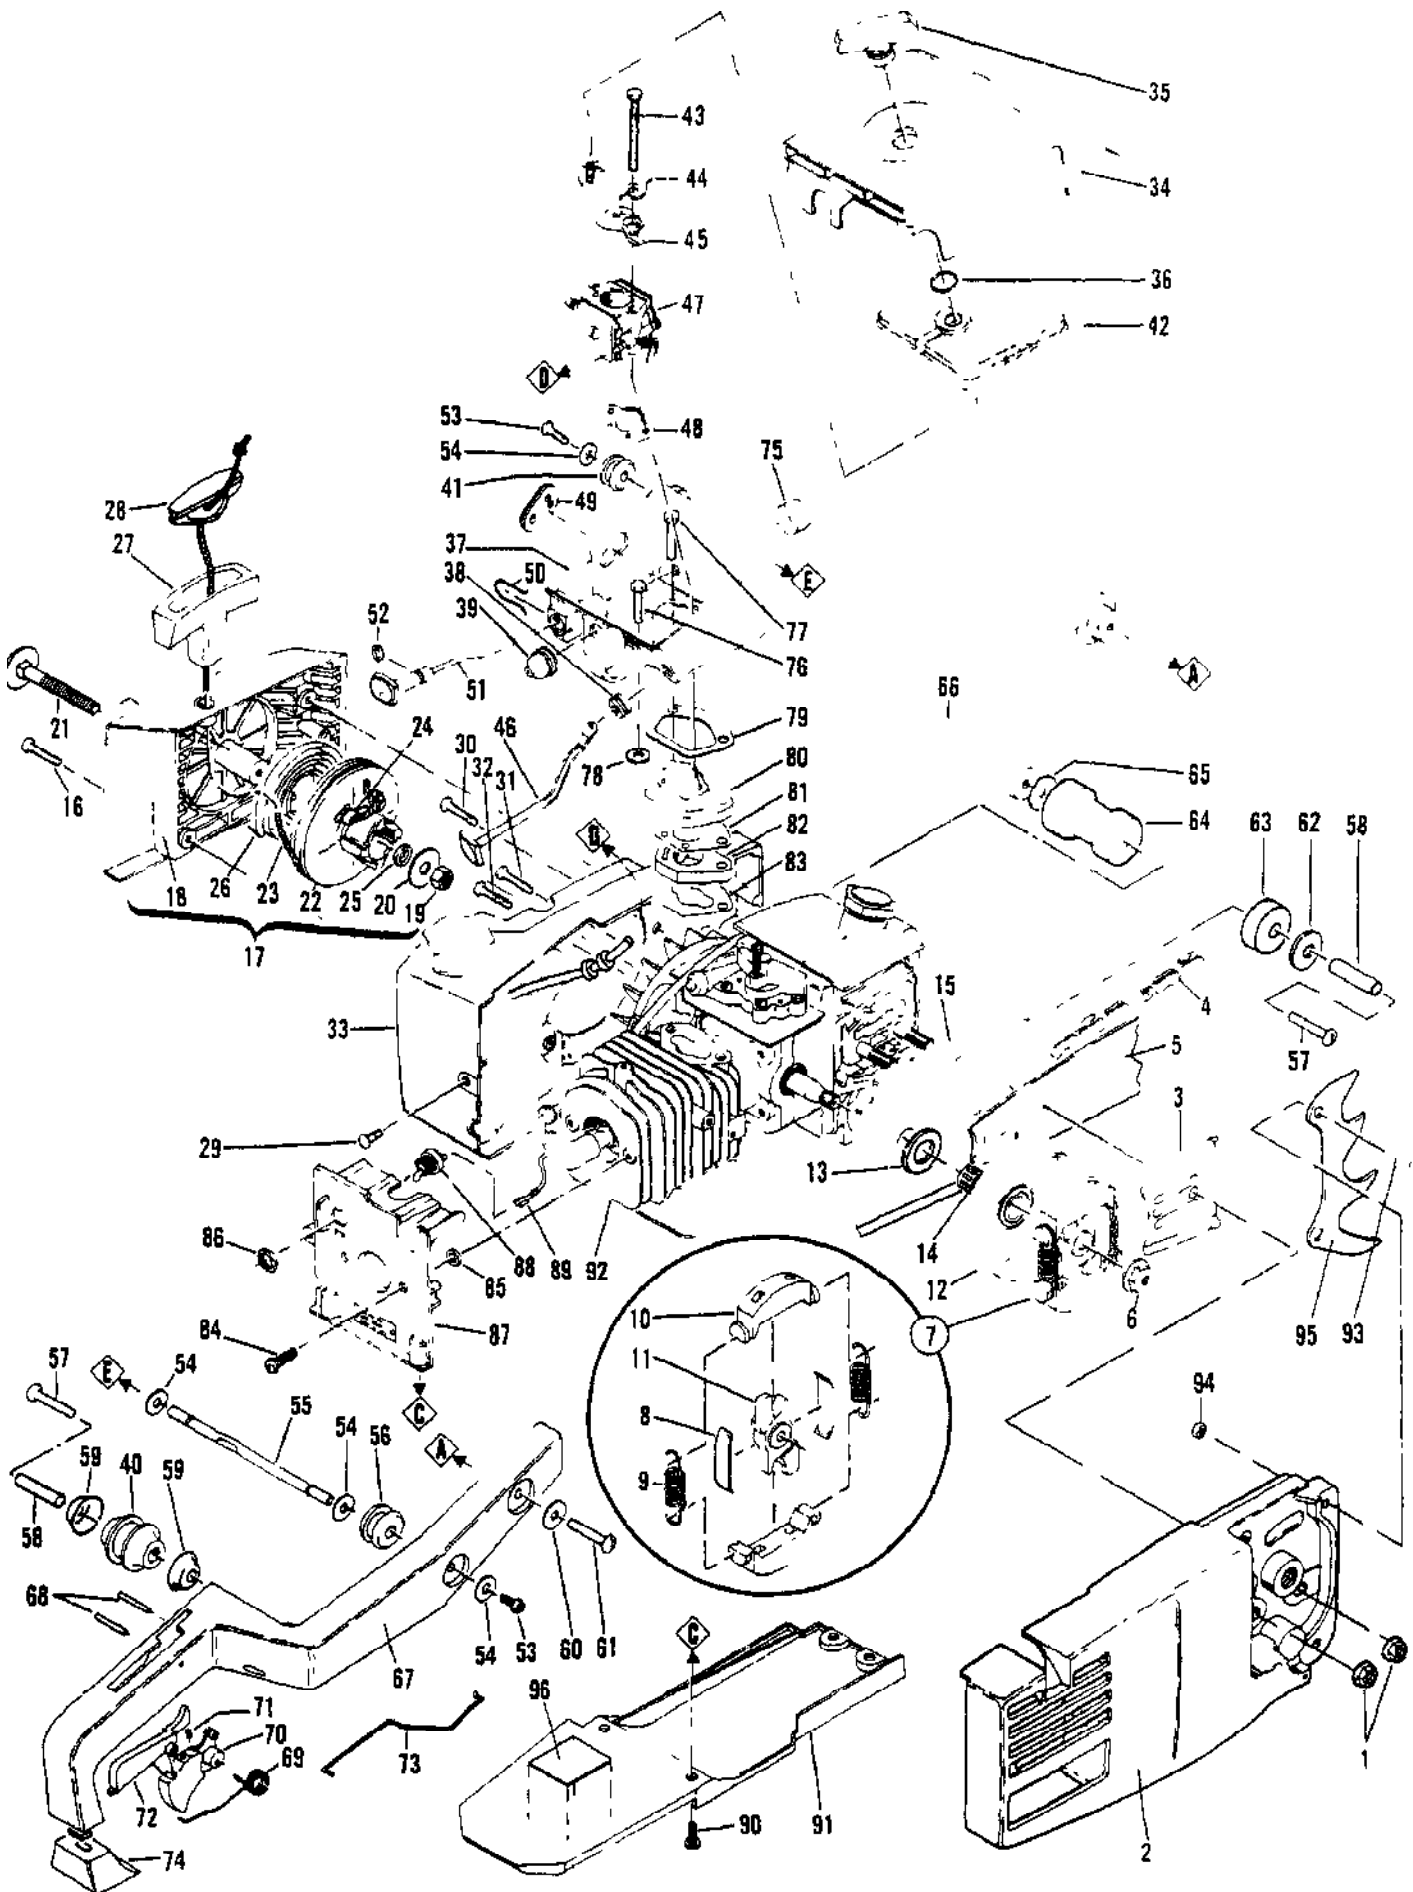

Ref #	Part Number	Qty	Description
1	216645	1	Nut - Hex Flange M8 (Hand Tighten Securely)
2		1	Brake Asy - Chain See "Brake Chain" illustration and parts list.
3	64325	1	Plate - Bar Guide
4		1	Chain Asy See "Bar/Chain/Chain Sharpening Tools" illustration and parts list.
5		1	Bar Asy See "Bar/Chain/Chain Sharpening Tools" illustration and parts list.
6	92457	1	Nut - Hex Flange M10
7	214301	1	Clutch Asy
8	64583	2	Retainer - Spring
9	83223	2	Spring
10	67233	1	Kit - Clutch Shoe (2)
11	214300	1	Rotor
12	214979	1	Drum/Sprocket Asy
13	86958	1	Washer - Shim
14	110971	1	Bearing - Needle
15	92354	1	Jacket - Cylinder
16	120081	4	Screw - M4 x 16 (15-20 in. lb. torque)
17	219159	1	Starter/Drum Asy
18	219976	1	Housing
19	111038	1	Nut - 1/4" 20
20	95401	1	Washer
21	215848	1	Bolt - Step
22	219163	1	Drum Asy
23	87670	1	Rope
24	217730	1	Bushing
25	216589	1	Spacer - Starter
26	87680	1	Spring - Rewind
27	93137	1	Handle - Starter
28	214699	1	Insert - Handle
29	120002	1	Screw - M5 x 14 (30-35 in. lb. torque)
30	93232	1	Screw - M5 x 40 (45-50 in. lb. torque)
31	93233	1	Screw - M5 x 30 (45-50 in. lb. torque)
32	93234	1	Screw - M5 x 30 (45-50 in. lb. torque)
33		1	Fan Hsg./Fuel Tank Asy See "Fan Housing & Fuel Tank" illustration and parts list.
34	217651	1	Cover Asy. - Air Filter
35	91991	1	Knob
36	110565	1	Ring - Knob Retaining
37	95216	1	Box Asy - Air
38	93261	1	Grommet - Choke
39	69597	1	Boot - Control Rod
40	92065	1	Isolator
41	93253	1	Grommet - Strut
42	95218	1	Filter - Air
43	120004	2	Screw - M5 x 56 (35-40 in. lb. torque)
44	91938	1	Bracket - Air Filter
45	94151	1	Choke - Carb
46	94171	1	Rod - Choke
47		1	Carburetor See "Carburetor" illustration and parts list.
48	91924	1	Gasket - Carburetor
49	91995-01	1	Grommet - Carburetor Needle