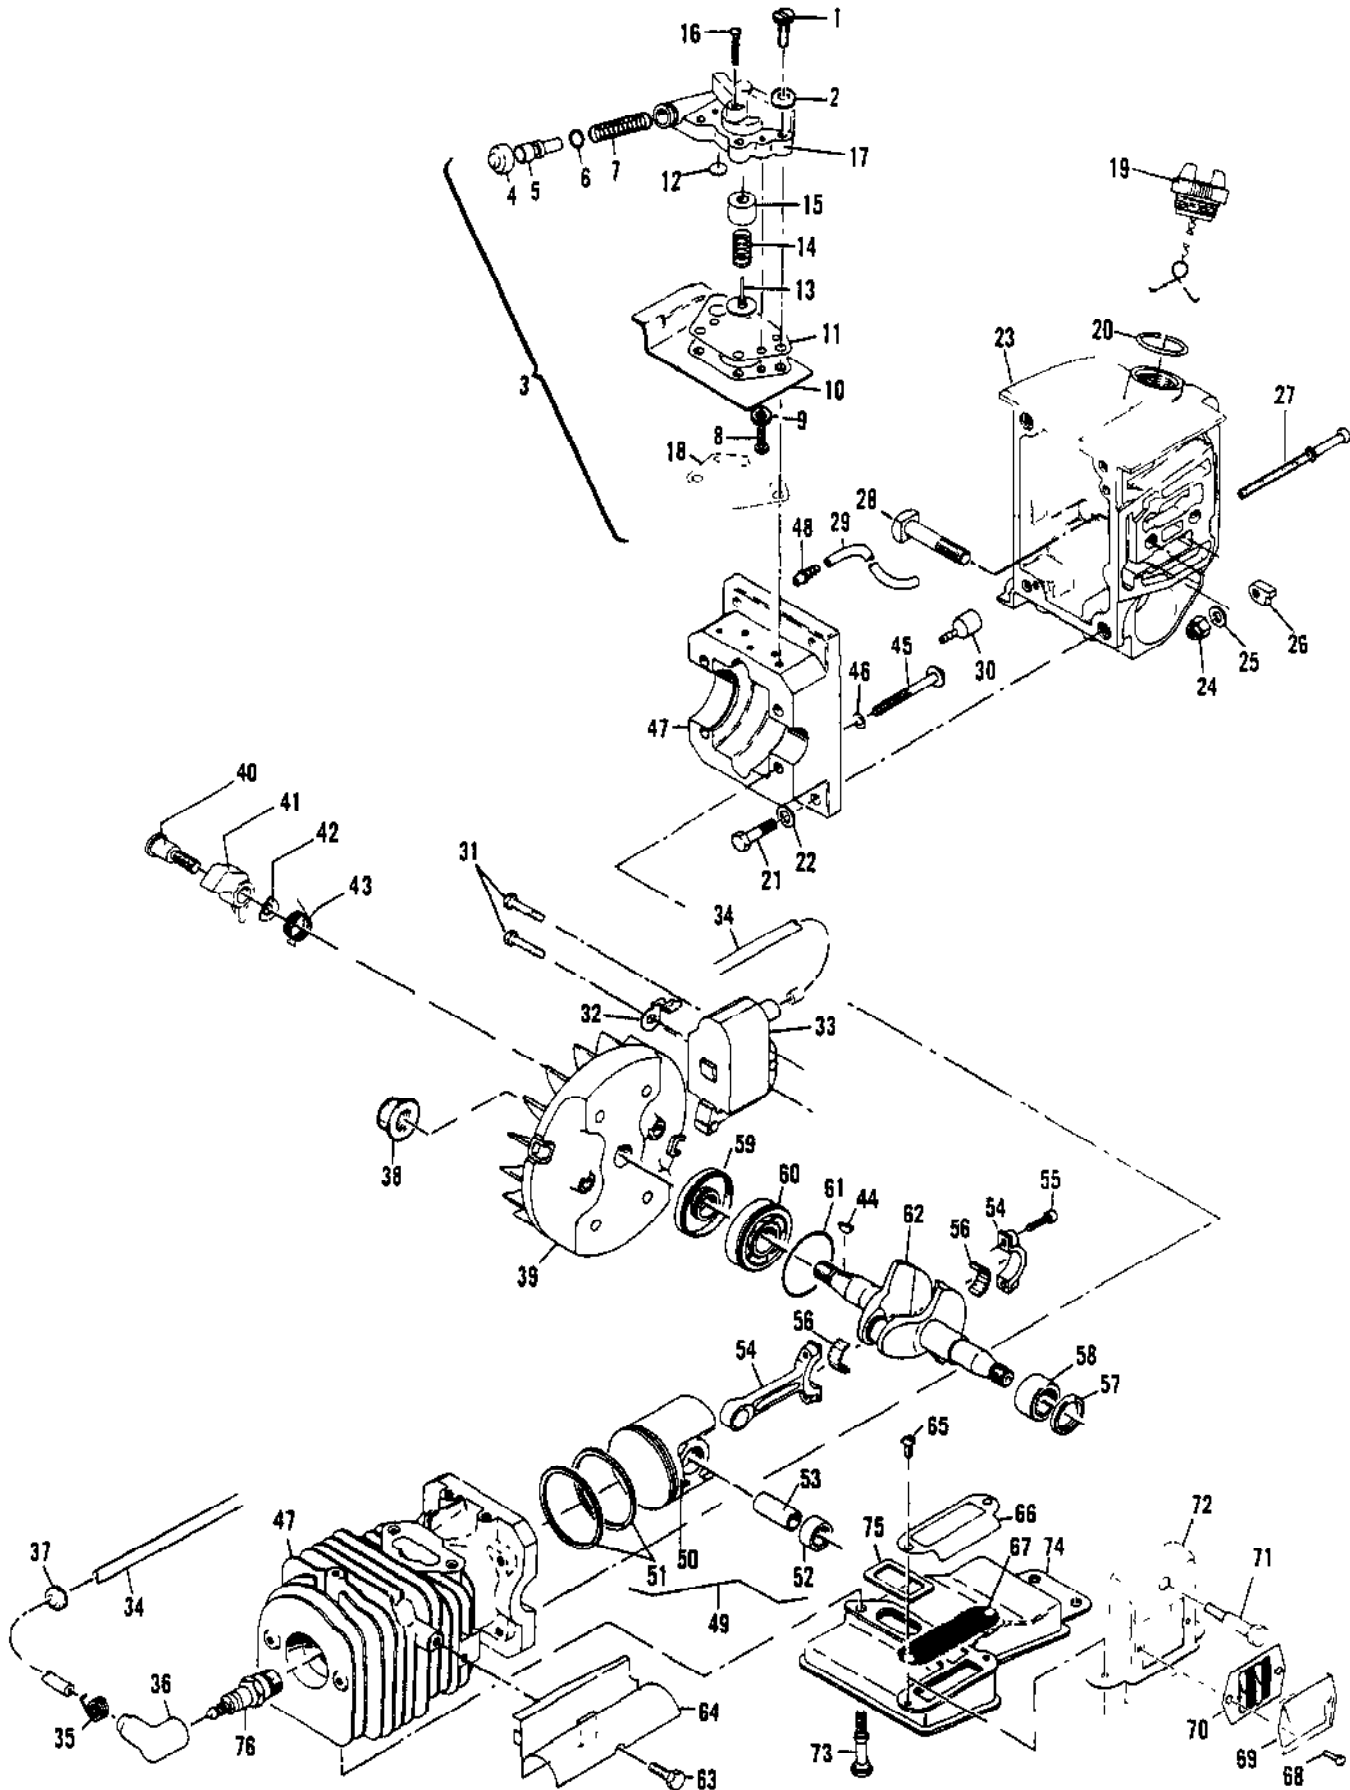

Ref #	Part Number	Qty	Description
1	120036	4	Screw - M4 x 16
2	67177	4	Washer - Insulating
3	219991	1	Pump Asy - Oiler
4	215151	1	Cap
5	93933	1	Plunger
6	105614	1	Ring - "O"
7	66687	1	Spring - Plunger
8	110706	3	Screw - 8-18 x 1/2
9	216354	1	Gasket - Washer
10	217218	1	Cover - Diaphragm
11	216992	1	Diaphragm
12		1	Valve Not available separately
13	91945	1	Piston Asy
14	94322	1	Spring - Return
15	91944	1	Sleeve
16	218530	1	Screw - 6-40 x .875
17	219336	1	Body Asy
18	91950	1	Gasket - Oil Pump
19	216052	1	Cap/Retainer Asy - Oil
20	101148	1	Ring - "O"
21	120006	4	Screw - M6.3 x 24
22	100004	4	Washer - Plain 1/4"
23	218583	1	Tank Asy - Oil
24	110950	1	Nut - Lock
25	102115	1	Washer - Plain
26	91982	1	Nut - Bar Adjustment
27	94362	1	Screw - Bar Adjustment
28	92459	2	Bolt - Bar
29	92616	1	Hose - Oil Pickup
30	92465	1	Pickup - Oil
31	120037	2	Screw - M5 x 25 (55-60 in. lb. torque)
32	84686-01	1	Wire Asy - Ground
33	95553	1	Ignition Asy - CDI
34	95270	1	Wire Asy - Spark
35	102556	1	Connector - Spark Plug
36	95266	1	Boot - Spark Plug
37	110995	1	Grommet - Spark Plug Wire
38	219372	1	Nut - Flange M10 (265-325 in. lb. torque)
39	95324	1	Flywheel/Pawl Asy
40	95362	2	Screw - Pawl
41	95361	2	Pawl - Starter
42	213253	2	Washer - Spring
43	93144	2	Spring - Pawl
44	100106	1	Key - Woodruff
45	62106	4	Screw - 12-24 x 1 3/4 (70-75 in. lb. torque)
46	111025	4	Washer - Sealing
47	94536	1	Cyl/C'Case Asy
48	92096	1	Nipple - Oil Line
49	94130	1	Piston Asy
50	95223	1	Piston
51	94132	1	Ring Set - Piston (2)
52	111021	2	Bearing - Needle
53	69020	1	Pin - Piston
54	85352	1	Rod Asy - Connecting
55	61627-01	2	Screw - Connecting Rod (55-65 in. lb. torque)