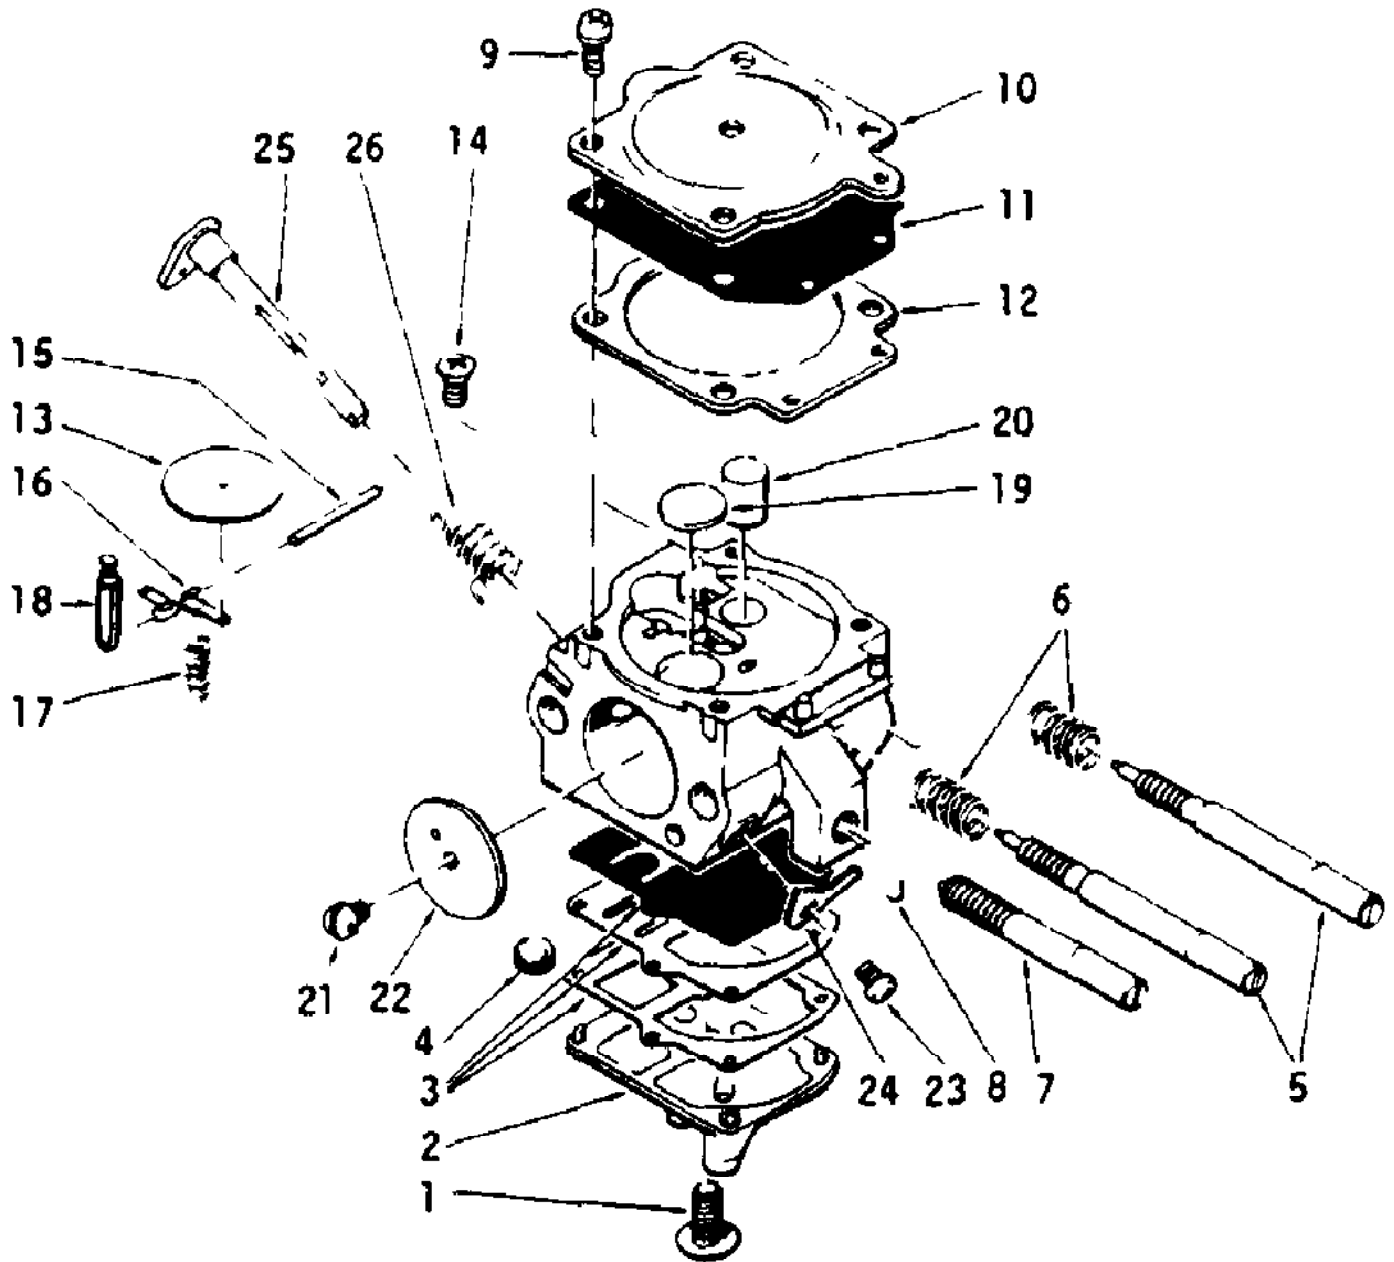

Ref #	Part Number	Qty	Description
	95763		Carburetor Asy. (Zama C-25)
1		1	Screw - Pump Cover Not available separately
2	214954	1	Cover - Pump
3		1	Kit - Pump Diaphragm Not available separately; Contained in Repair Kit, P/N 214959 and Gasket/Diaphragm Kit, P/N 218892
4		1	Screen - Filter Not available separately; Contained in Repair Kit, P/N 214959
5		2	Screw - Adjustment Not available separately; Contained in Repair Kit, P/N 214959
6		2	Spring - Adjustment Screw Not available separately; Contained in Repair Kit, P/N 214959
7		1	Screw - Throttle Adjustment Not available separately
8		1	Piece - Friction Not available separately
9	93945	4	Screw - Diaphragm Cover
10	214945	1	Cap
11		1	Diaphragm - Main Not available separately; Contained in Repair Kit, P/N 214959 and Gasket/Diaphragm Kit, P/N 218892
12		1	Gasket - Main Contained in Repair Kit, P/N 214959 and Gasket/Diaphragm Kit, P/N 218892
13		1	Disk Not available separately; Contained in Repair Kit, P/N 214959
14		1	Screw Pin Lever Not available seperately; Contained in Repair Kit, P/N 214959
15		1	Pin - Arm Not available seperately; Contained in Repair Kit, P/N 214959
16		1	Arm - Needle Valve Not available seperately; Contained in Repair Kit, P/N 214959
17		1	Spring - Arm Not available seperately; Contained in Repair Kit, P/N 214959
18		1	Valve - Needle Not available seperately; Contained in Repair Kit, P/N 214959
19		1	Plug - Welsh Not available seperately
20		1	Orifice - Main Fuel Not available seperately; Contained in Repair Kit, P/N 214959
21		1	Screw - Plate Not available seperately
22		1	Valve - Throttle Not available seperately
23		1	Screw Not available seperately
24		1	Lever - Throttle Adjustment Not available seperately
25		1	Shaft Assembly - Throttle Not available seperately
26		1	Spring - Throttle Return Not available seperately
	214959		Repair Kit
	218892		Gasket/Diaphragm Kit