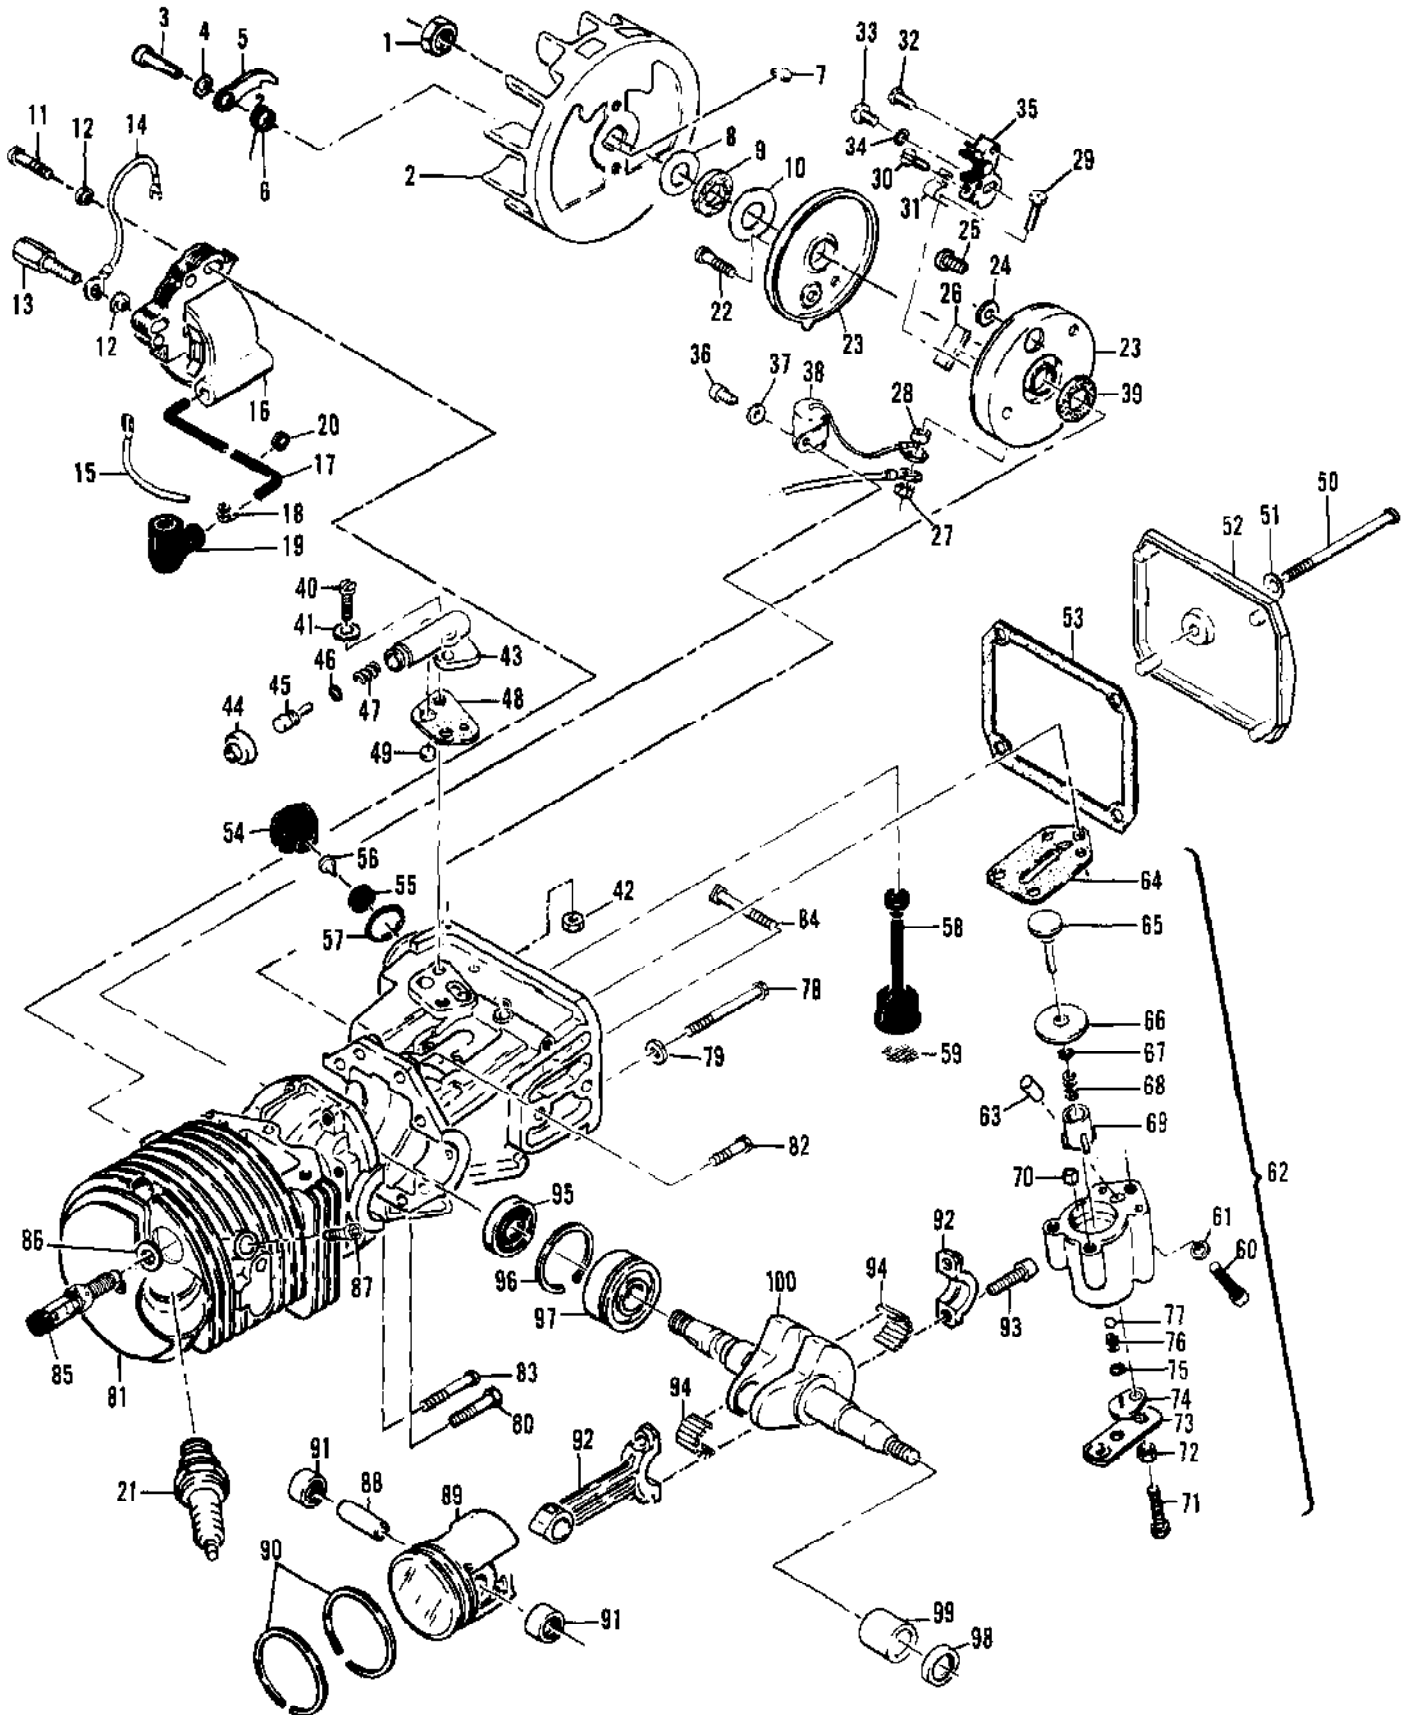

Ref #	Part Number	Qty	Description
1	110703	1	Nut - Hx 3/8-24
2	86068	1	Flywheel
3	88804	2	Screw - Pawl pivot
4	83241	2	Washer - Special
5	67546	2	Pawl - Starter
6	67545	2	Spring - Pawl
7	100106	1	Key - Woodruff
8	67057	1	Washer - Thrust
9	67056	1	Seal - Breaker box cover
10	67054	1	Washer - Thrust
11	110127	1	Screw - Hx hd 10-24 x 7/8 (SEMS)
12	100002	2	Washer - #10
13	83512	1	Stud - Special
14	84686	1	Wire Asy - Ground
15	69344	1	Wire Asy - Primary
16	87246A	1	Coil & Lamination Asy
17	50120	1	Wire Asy - Spark plug
18	55061	1	Connector
19	85758	1	Boot
20	100268	1	Grommet
21	63097	1	Spark Plug
21	93018	1	Spark Plug
22	110584	1	Screw - Pan hd 8-32 x 3/4
23	91852	1	Kit - Breaker box & cover
24	91838	1	Washer
25	110489	1	Screw - Pan hd 6-32 x 7/16
26	54184	1	Wiper - Cam
27	100298	1	Nut - Hx 6-32
28	62365	1	Spacer - Breaker
29	110346	1	Screw - Hx hd 6-32 x 3/4
30	110706	1	Screw - Pan hd 8-18 x 1/2
31	83126	1	Strap - Conduction
32	110811	1	Screw - Pan hd 8-32 x 3/8
33	110969	1	Screw - Hx hd 8-32 x 1/2
34	105976	1	Washer - #8
35	88808	1	Breaker Asy
36	110623	1	Screw - Fil hd 8-32 x 1/2
37	100080	1	Washer - #8
38	85358	1	Condenser
39	67051	1	Seal - Breaker box
40	110338	2	Screw - Fil hd 8-32 x 9/16
41	110613	2	Washer - 18
42	100955	1	Nut - Hx 8-32
43	84156	1	Housing - Pump
44	62262	1	Cap - Housing
45	62266	1	Plunger - Pump
46	105614	1	"O" Ring
47	66687	1	Spring - Pump
48	91669	1	Gasket - Pump
49	91668	1	Valve - Pump
50	110291	1	Screw - Pan hd 10-24 x 2-5/8
51	110921	1	Washer - Sealing
52	86304	1	Cover - Oil tank
53	86306	1	Gasket - Cover
54	87270	1	Cap - Oil tank