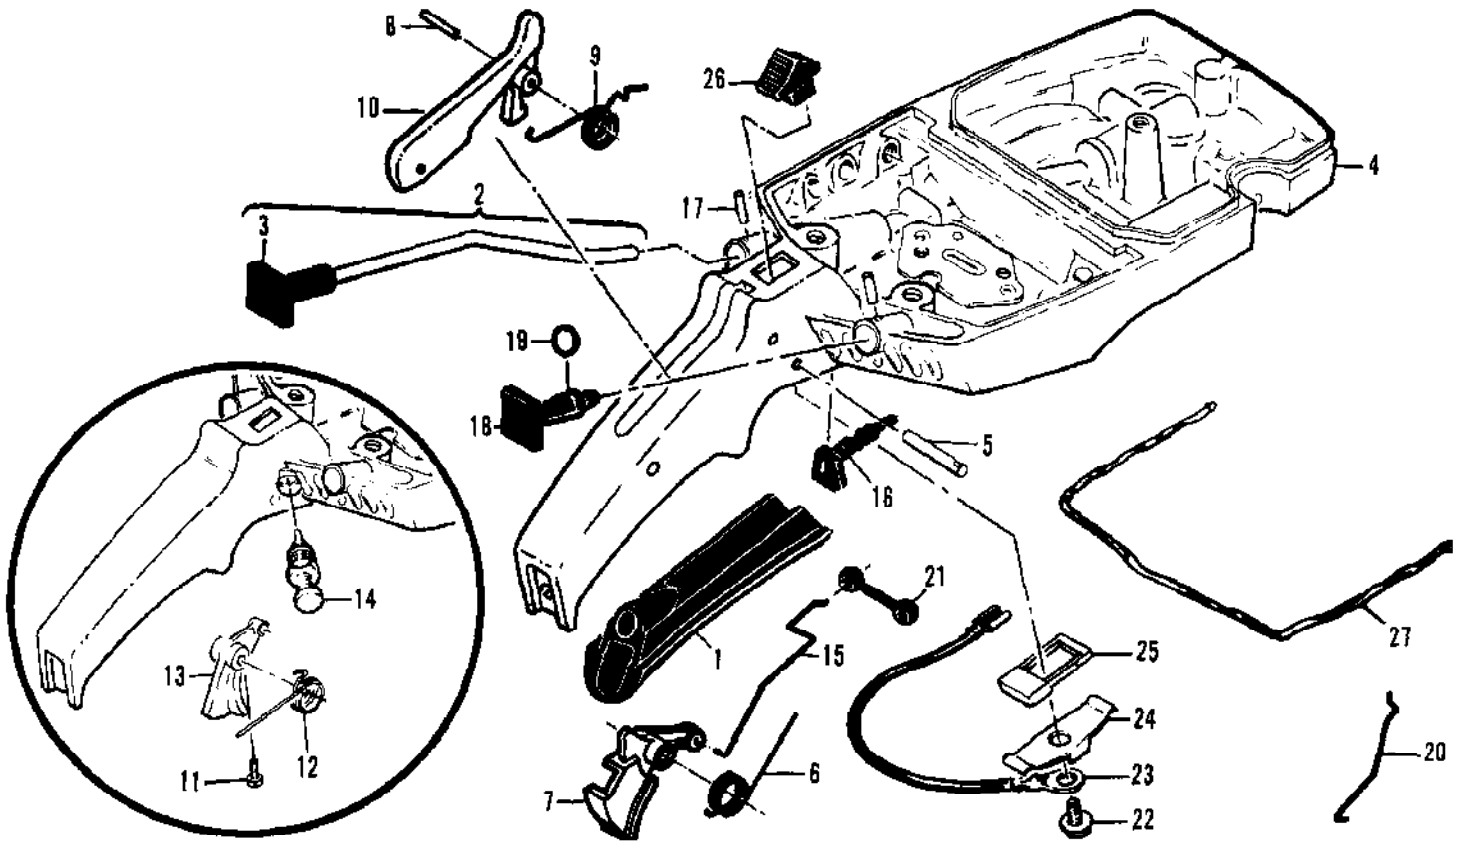

Ref #	Part Number	Qty	Description
1	89320	1	Insert - Handle grip
2	64871	1	Button & Rod Assembly
3	63044	1	Button - Oiler
4	84183A	1	Kit - Fuel Tank/Control
5	110378	1	Pin - Roll 3/16 x 15/16
6	92152	1	Spring - Trigger
7	92151	1	Trigger - Throttle
8	105654	1	Pin - Roll 1/8 x 7/8
9	92154	1	Spring - Trigger release
10	92153A	1	Release - Trigger
11	110668	1	Screw - Fil hd 8-36 x 5/8
12	87178	1	Spring - Throttle return
13	88796	1	Trigger
14	85451	1	Latch Asy - Throttle
15	85107	1	Rod - Throttle
16	68522A	1	Seal - Throttle rod
17	105673	2	Pin - Roll 3/32 x 9/16
18	69041	1	Button - Choke
19	105614	1	"O" Ring
20	69042	1	Rod - Choke
21	69043	1	Snubber - Rod
22	110706	1	Screw - Fil hd 8-18 x 1/2
23	62973A	1	Wire Asy - Stop switch
24	62451	1	Control - Switch
25	62950A	1	Base - Switch
26	68846	1	Button - Switch
27	69564	1	Seal - Airbox