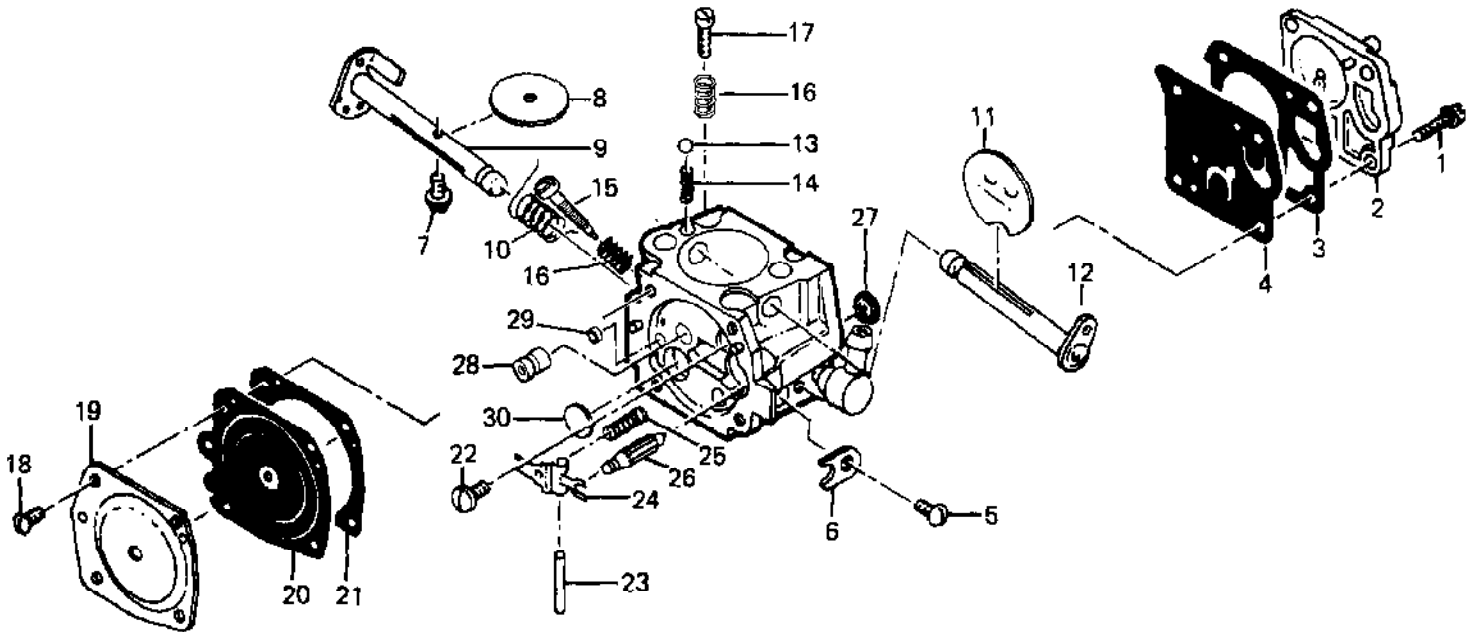

Ref #	Part Number	Qty	Description
	87666	1	Carburetor Asy
1	67501	4	Screw - Pump cover
2	83760	1	Cover - Pump
3	67495	1	Gasket - Cover
4	67498	1	Diaphragm - Check valve
5	83114	1	Diaphragm - Fuel pump
6	47690	3	Screw - Plate
7	83762	1	Plate - Throttle
8	67489	1	Clip - Shaft
9	67486	1	Shaft Asy - Throttle
10	67490	1	Plate - Choke
11	67488	1	Shaft Asy - Choke
12	100302	1	Ball - Choke friction
13	67504	1	Spring - Choke
14	87915	1	Needle - High speed
15	87916	1	Needle - Idle
16	67502	2	Spring - Needle
17	70798	4	Screw - Diaphragm cover
18	83761	1	Cover - Diaphragm
19	67499	1	Diaphragm - Metering
20	67496	1	Gasket - Diaphragm
21	67500	1	Screw - Lever pin
22	67508	1	Pin - Lever
23	67509	1	Lever - Metering
24	67503	1	Spring - Lever
25	67491	1	Valve - Needle
26	71690	1	Plug - 3/8
27	69506	1	Plug - 5/16
28	83758	1	Kit - Valve & Seat Asy
29	67507	1	Screen - Fuel

Ref #	Part Number	Qty	Description
	91278	1	CHAIN BRAKE Asy
1	102500	1	Screw - Pan hd 10-24 x 1/2
2	91273	1	Washer - Special
3	91251	1	Lever Asy
4	91239	1	Spring
5	91235A	1	Latch Asy
6	105738	1	Screw - Skt hd 1/4-20 x 7/8
7	91274	2	Washer - Special
8	91238	1	Band
9	91249	1	Housing Asy
10	110527	1	Screw - Fil hd 10-24 x 2-3/4
11	110264	1	Washer - #10
12	61705	1	Nut - Bar adjusting
13	100002	1	Washer - #10
14	102067	1	Nut - Hx 10-24
15	91246	1	Pin - Lever pivot
16	91245	1	Washer - Thrust
17	86330	1	Kit - Spike
18	102388	2	Screw - Hx hd 10-24 x 5/8
19	101191	2	Nut - Hx 10-24