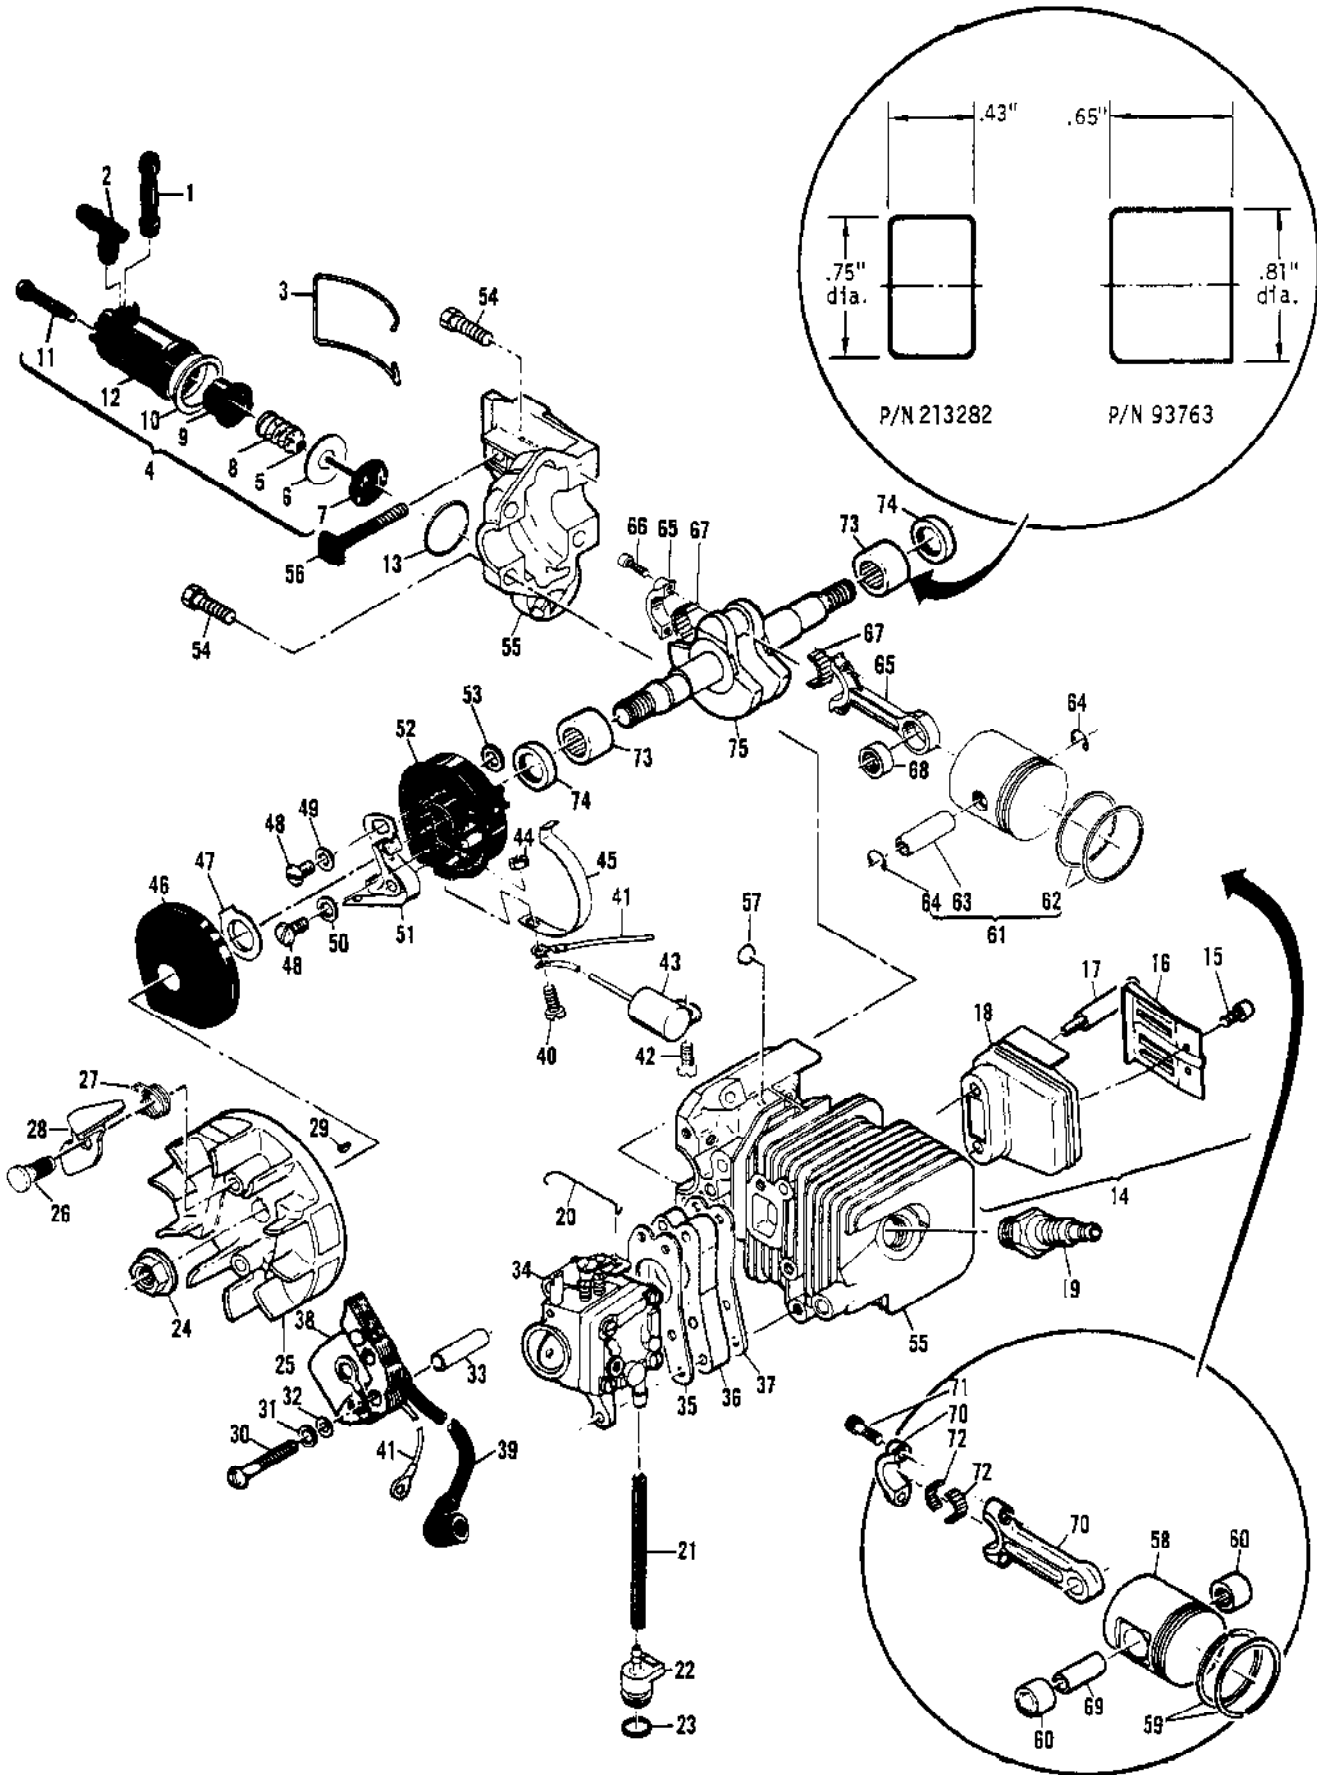

Ref #	Part Number	Qty	Description
	214082A	1	Carburetor Asy - Zama M1 - M7
1		2	Screw - Plate
2		1	Valve - Choke
3			Valve - Throttle
4		1	Spring - Choke
5		1	Ball - Friction
6		1	"E" Ring
7		1	Shaft Assembly - Throttle
8		1	Spring - Throttle return
9	215275	1	Screw - Idle adjustment
10	215276	1	Screw - Main adjustment
11	91819	2	Spring - Screw
12		4	Screw - Cover
13		1	"C" Ring
14	215284	1	Strainer
15		1	Cover - Pump
16	91820		Screen
17		1	Kit - Pump diaphragm
18	215281	1	Body - Pump
19	215282	1	Diaphragm - Main
20	215280	1	Gasket - Main
21	215277	1	Disk
22	91814	1	Screw
23	91813	1	Pin - Arm
24	215278	1	Arm - Needle valve
25	91811	1	Spring - Arm
26	91810	1	Valve - Needle
27	93951	1	Plug - Welsh
28	215287	1	Valve Asy - Main nozzle
29	93437	1	Latch Assembly - Throttle
	216721		Repair Kit
	216722		Gasket/Diaphragm Kit
	216734		Needle Kit

Ref #	Part Number	Qty	Description
51	110953	2	Screw - Hx hd 12-24 x 5/8
52	84520A	1	Plate - Washer
53	84519	2	Sleeve - Handle
54	94896	1	Kit - Handle
55	93869	1	Trigger - Throttle
56	83940	1	Spring - Trigger
57	83935	1	Contact - Switch
58	83936	1	Protector - Switch
59	83934	1	Button - Switch
60	95202	1	Plate - Name (MAC 120)
60	95203	1	Plate - Name (MAC 110)
61			Powerhead Assembly See "Powerhead Assembly" illustration and parts list.