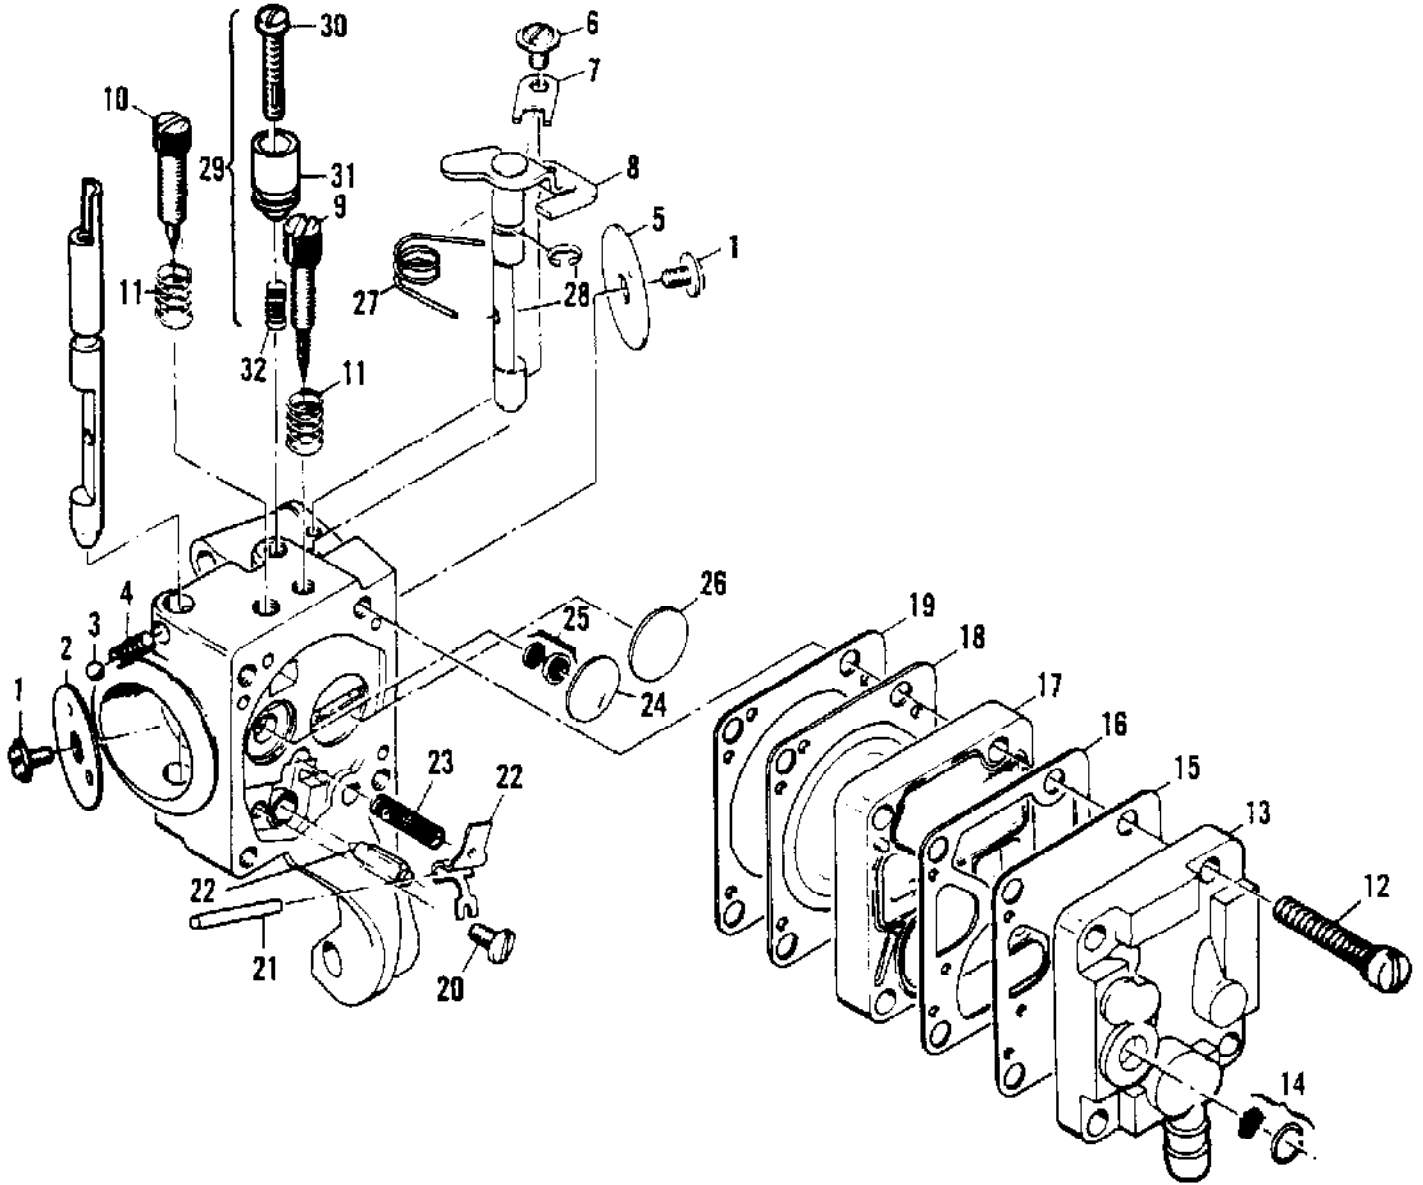

Ref #	Part Number	Qty	Description
	2140828	1	Carburetor Asy - Walbro MDC 16
	214082	1	Carburetor Asy - Walbro MDC 15
1		2	Screw - Plate
2		1	Plate - Choke
3		1	Hall - Choke friction
4		1	Spring - Choke friction
5		1	Plate - Throttle
6		1	Screw - Clip
7		1	Clip - Throttle shaft
8		1	Shaft Asy - Throttle
9	86446	1	Needle - Idle
10	86447	1	Needle - High speed
11	67502	2	Spring - Needle
12		4	Screw Asy - Body
13		1	Cover Asy - Pump
14	85629	1	Kit - Vent screen
15	68563	1	Diaphragm - Fuel pump
16	85035	1	Gasket - Pump diaphragm
17		1	Body - Fuel pump
18	85036	1	Diaphragm - Metering
19	85034	1	Gasket - Diaphragm
20	67500	1	Screw - Lever pin
21	67508	1	Pin - Lever
22	85059	1	Kit - Needle & Lever
23	68567	1	Spring - Lever
24	68559	1	Plug - Welsh 7/16
25	83758	1	Kit - Check valve
26	68560	1	Plug - Welsh 1/2
27		1	Spring - Throttle return
28		1	Ring - Retaining
29	93437	1	Latch Asy - Throttle
30		1	Screw - Long lock
31		1	Latch - Throttle
32		1	Spring - Compression
	216731		Repair Kit
	216727		Gasket/Diaphragm
	216725		Needle Kit

Ref #	Part Number	Qty	Description
51	110953	2	Screw - Hx hd 12-24 x 5/8
52	84520A	1	Plate - Washer
53	84519	2	Sleeve - Handle
54	94896	1	Kit - Handle
55	93869	1	Trigger - Throttle
56	83940	1	Spring - Trigger
57	83935	1	Contact - Switch
58	83936	1	Protector - Switch
59	83934	1	Button - Switch
60	95202	1	Plate - Name (MAC 120)
60	95203	1	Plate - Name (MAC 110)
61			Powerhead Assembly See "Powerhead Assembly" illustration and parts list.