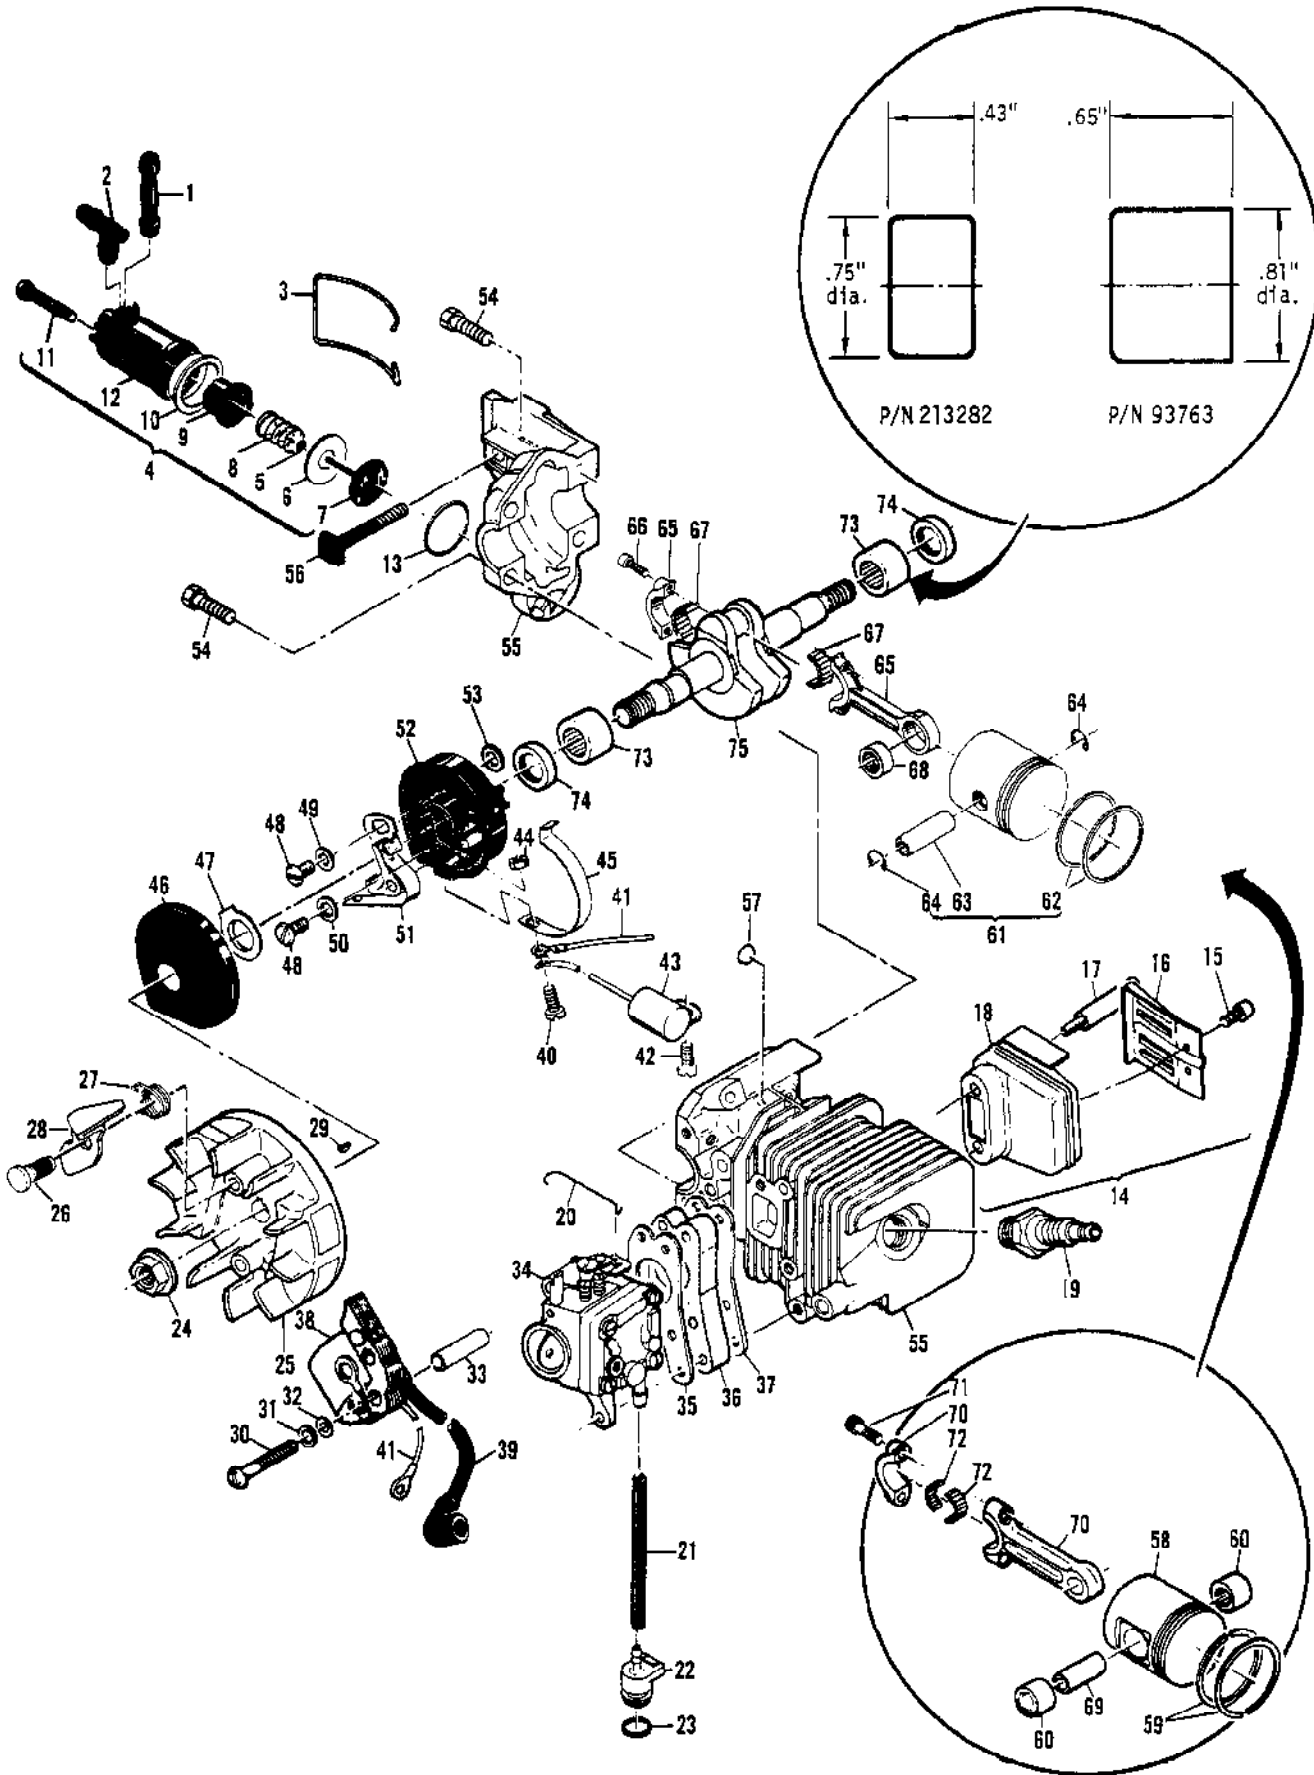

Ref #	Part Number	Qty	Description
	214082A	1	Carburetor Asy - Zama M1 - M7
1		2	Screw - Plate
2		1	Valve - Choke
3			Valve - Throttle
4		1	Spring - Choke
5		1	Ball - Friction
6		1	"E" Ring
7		1	Shaft Assembly - Throttle
8		1	Spring - Throttle return
9	215275	1	Screw - Idle adjustment
10	215276	1	Screw - Main adjustment
11	91819	2	Spring - Screw
12		4	Screw - Cover
13		1	"C" Ring
14	215284	1	Strainer
15		1	Cover - Pump
16	91820		Screen
17		1	Kit - Pump diaphragm
18	215281	1	Body - Pump
19	215282	1	Diaphragm - Main
20	215280	1	Gasket - Main
21	215277	1	Disk
22	91814	1	Screw
23	91813	1	Pin - Arm
24	215278	1	Arm - Needle valve
25	91811	1	Spring - Arm
26	91810	1	Valve - Needle
27	93951	1	Plug - Welsh
28	215287	1	Valve Asy - Main nozzle
29	93437	1	Latch Assembly - Throttle
	216721		Repair Kit
	216722		Gasket/Diaphragm Kit
	216734		Needle Kit

Ref #	Part Number	Qty	Description
51	110953	2	Screw - Hx hd 12-24 x 5/8
52	84520A	1	Plate - Washer
53	84519	2	Sleeve - Handle
54	94896	1	Kit - Handle
55	93869	1	Trigger - Throttle
56	83940	1	Spring - Trigger
57	83935	1	Contact - Switch
58	83936	1	Protector - Switch
59	83934	1	Button - Switch
60	95202	1	Plate - Name (MAC 120)
60	95203	1	Plate - Name (MAC 110)
61			Powerhead Assembly See "Powerhead Assembly" illustration and parts list.