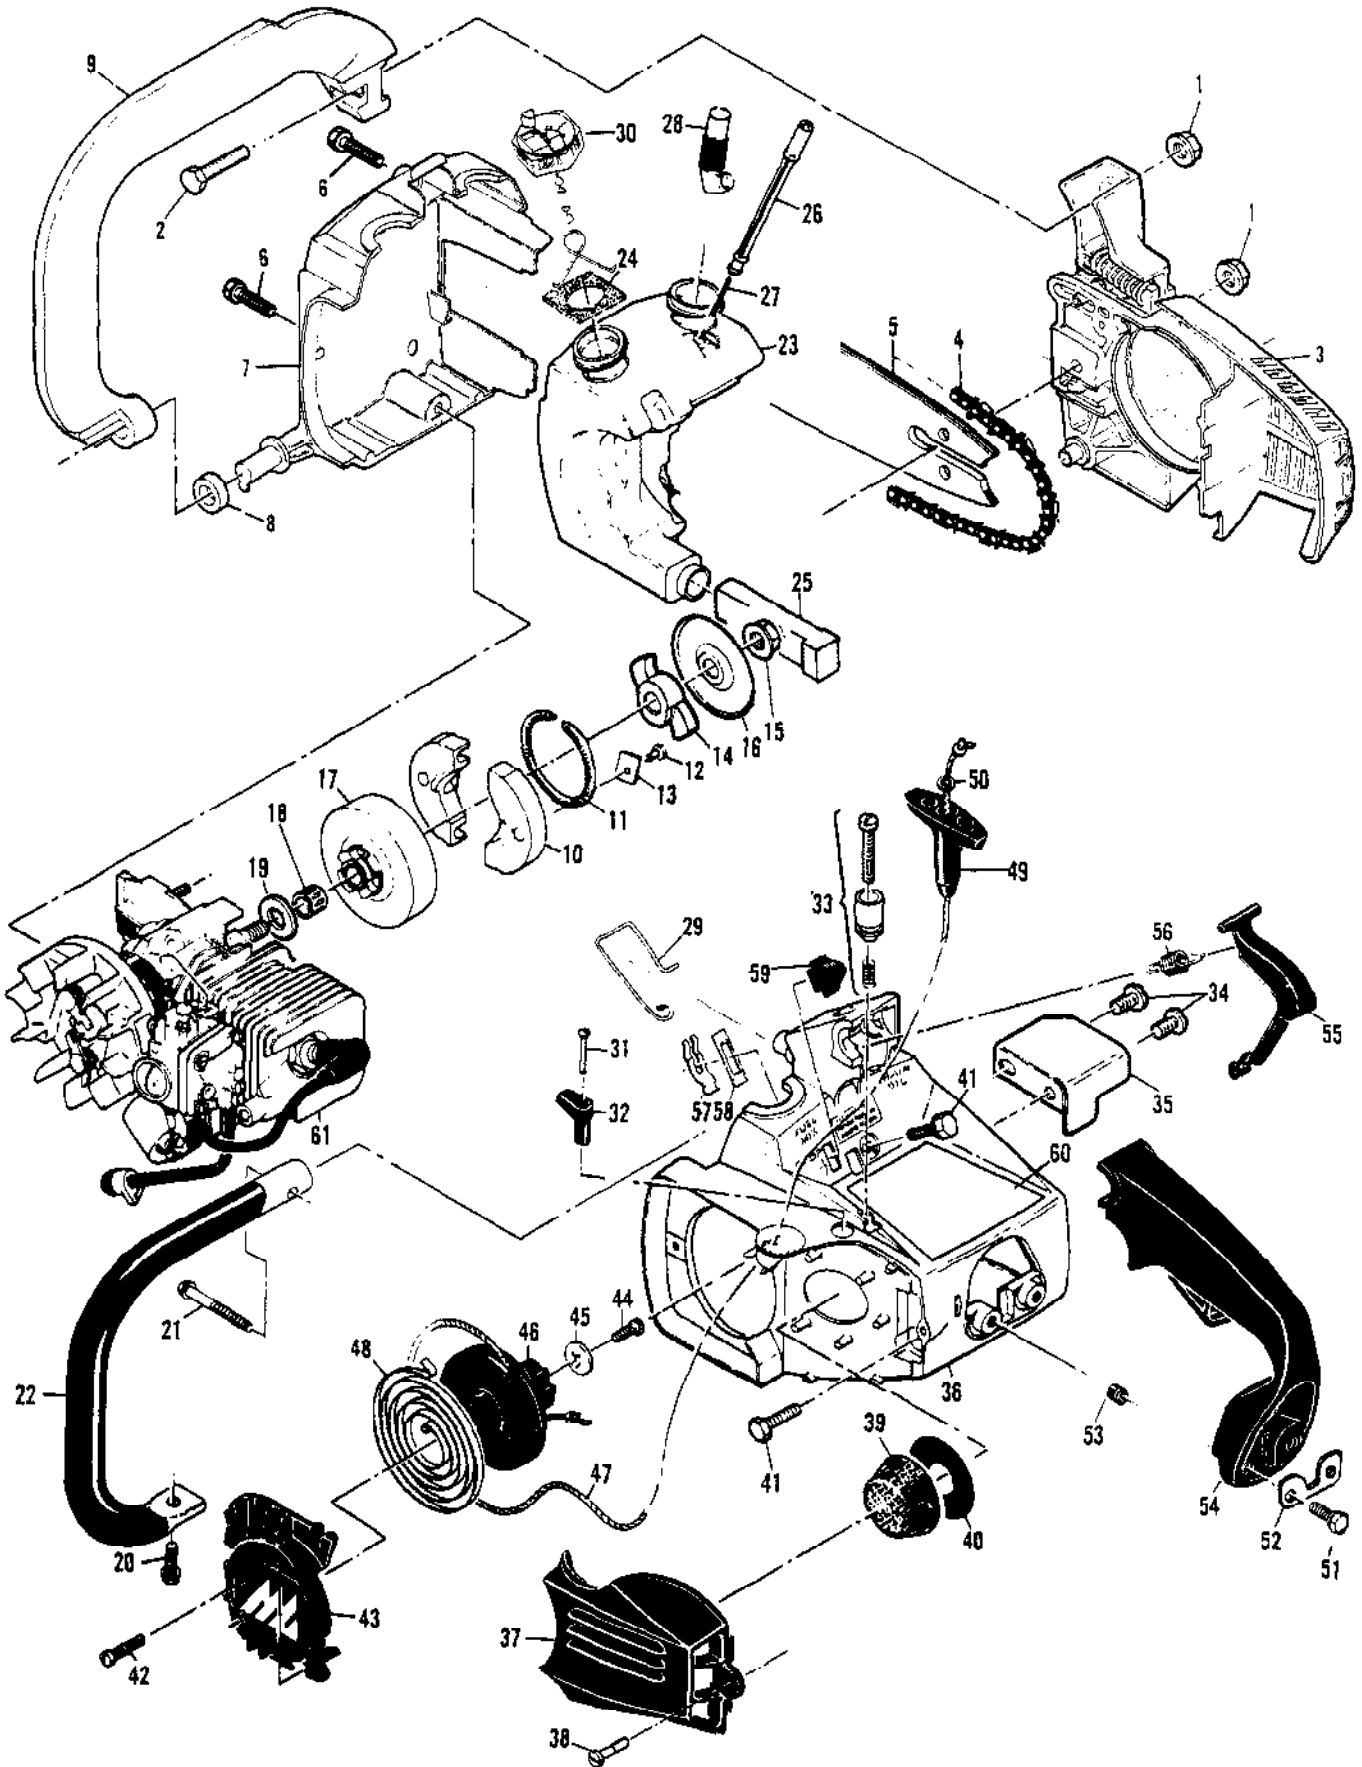

Ref #	Part Number	Qty	Description
1	216256	2	Nut - Hx 1/4-28
2	216276	1	Screw - Hx 1/4-28 x 3/4
3			CHAIN BRAKE Asy See "Chain Break Assembly" illustration and parts list.
4			Chain Asy See "Bar & Chain Combination" parts list.
5			Bar See "Bar & Chain Combination Assembly" parts list.
6	110639	2	Screw - Hx hd 12-24 x 1
7	214718	1	Cover - Fuel & Oil tank
8	93194A	1	Washer - Rubber
9	92479	1	Lever - Handguard
10	213278	1	Kit - Clutch
11	93608	1	Spring Assembly
12	110957	2	Rivet
13	85064	2	Plate
14	94247	1	Kit - Rotor
15	94244	1	Nut - Clutch
16	94243	1	Plate - Dust
17	214390	1	Drum/Spkt/Brng Assembly
18	91222	1	Kit - Needle bearing
19	215259	1	Washer - Sprocket
20	110953	1	Screw - Hx hd 12-24 x 5/8
21	110686	1	Screw - Hx hd 13-16 x 2
22	214505	1	Frame & Grip Assembly
23	216715	1	Fuel & Oil Tank Asy
24	91148	1	Seal - Fuel Vent
25	84956	1	Pickup - Fuel
26	213906	1	Piston - Manual Oiler
27	83946	1	Spring - Piston
28	85557	1	Body - Oiler
29	84611	1	Rod - Manual Oiler
30	216668	2	Cap - Fuel & Oil (unvented)
31	110672	1	Screw - Oval hd 4-40 x 1
32	83870	1	Knob - Choke
33			Throttle Latch Asy See "Carburetor Assembly Walbro MDC 16" and "Powerhead Assembly" illustration and parts list.
34	110807	2	Screw - Pan hd 8-32 x 5/16
35	93290	1	Deflector - Sawdust
36	214987	1	Shroud
37	91853		Cover - Air cleaner
38	91796	1	Screw - Air cleaner
39	91460	1	Filter - Air
40	84918	1	Washer - Air seal
41	110953	3	Screw - Hx hd 12-24 x 5/8
42	110959	1	Screw - Hx hd 8-32 x 1/2
43	90425	1	Cover - Starter
44	110041	1	Screw - Pan hd 8-32 x 1/2
45	68497	1	Washer - Special
46	213261	1	Drum/Rope Assembly
47	83203	1	Rope - Starter
48	83078	1	Spring - Rewind
49	91255	1	Kit - Starter handle
50	105490	1	Washer - Starter handle