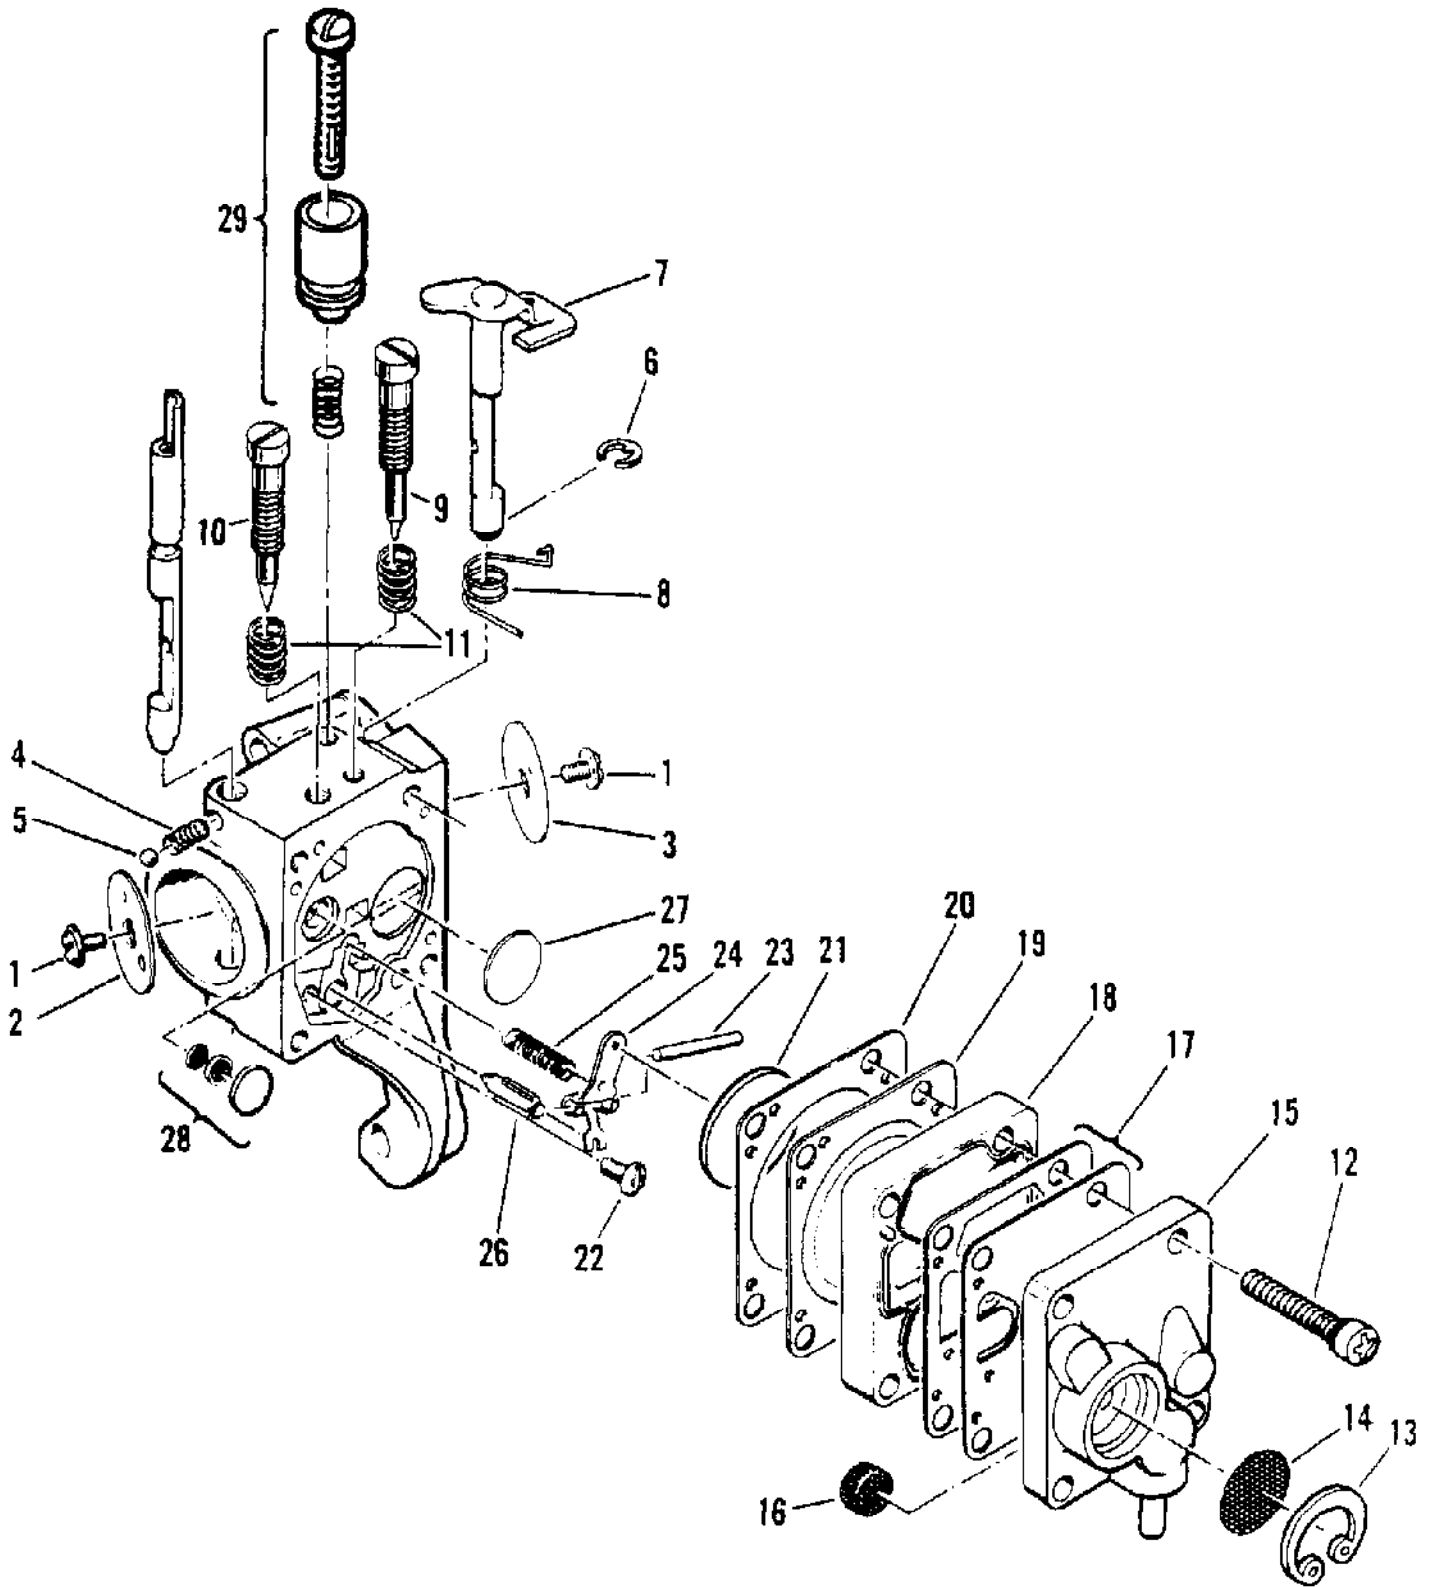

Ref #	Part Number	Qty	Description
	214082A	1	Carburetor Asy - Zama M1 - M7
1		2	Screw - Plate
2		1	Valve - Choke
3			Valve - Throttle
4		1	Spring - Choke
5		1	Ball - Friction
6		1	"E" Ring
7		1	Shaft Assembly - Throttle
8		1	Spring - Throttle return
9	215275	1	Screw - Idle adjustment
10	215276	1	Screw - Main adjustment
11	91819	2	Spring - Screw
12		4	Screw - Cover
13		1	"C" Ring
14	215284	1	Strainer
15		1	Cover - Pump
16	91820		Screen
17		1	Kit - Pump diaphragm
18	215281	1	Body - Pump
19	215282	1	Diaphragm - Main
20	215280	1	Gasket - Main
21	215277	1	Disk
22	91814	1	Screw
23	91813	1	Pin - Arm
24	215278	1	Arm - Needle valve
25	91811	1	Spring - Arm
26	91810	1	Valve - Needle
27	93951	1	Plug - Welsh
28	215287	1	Valve Asy - Main nozzle
29	93437	1	Latch Assembly - Throttle
	216721		Repair Kit
	216722		Gasket/Diaphragm Kit
	216734		Needle Kit

Ref #	Part Number	Qty	Description
51	110953	2	Screw - Hx hd 12-24 x 5/8
52	84520A	1	Plate - Washer
53	84519	2	Sleeve - Handle
54	94896	1	Kit - Handle
55	93869	1	Trigger - Throttle
56	83940	1	Spring - Trigger
57	83935	1	Contact - Switch
58	83936	1	Protector - Switch
59	83934	1	Button - Switch
60	95202	1	Plate - Name (MAC 120)
60	95203	1	Plate - Name (MAC 110)
61			Powerhead Assembly See "Powerhead Assembly" illustration and parts list.