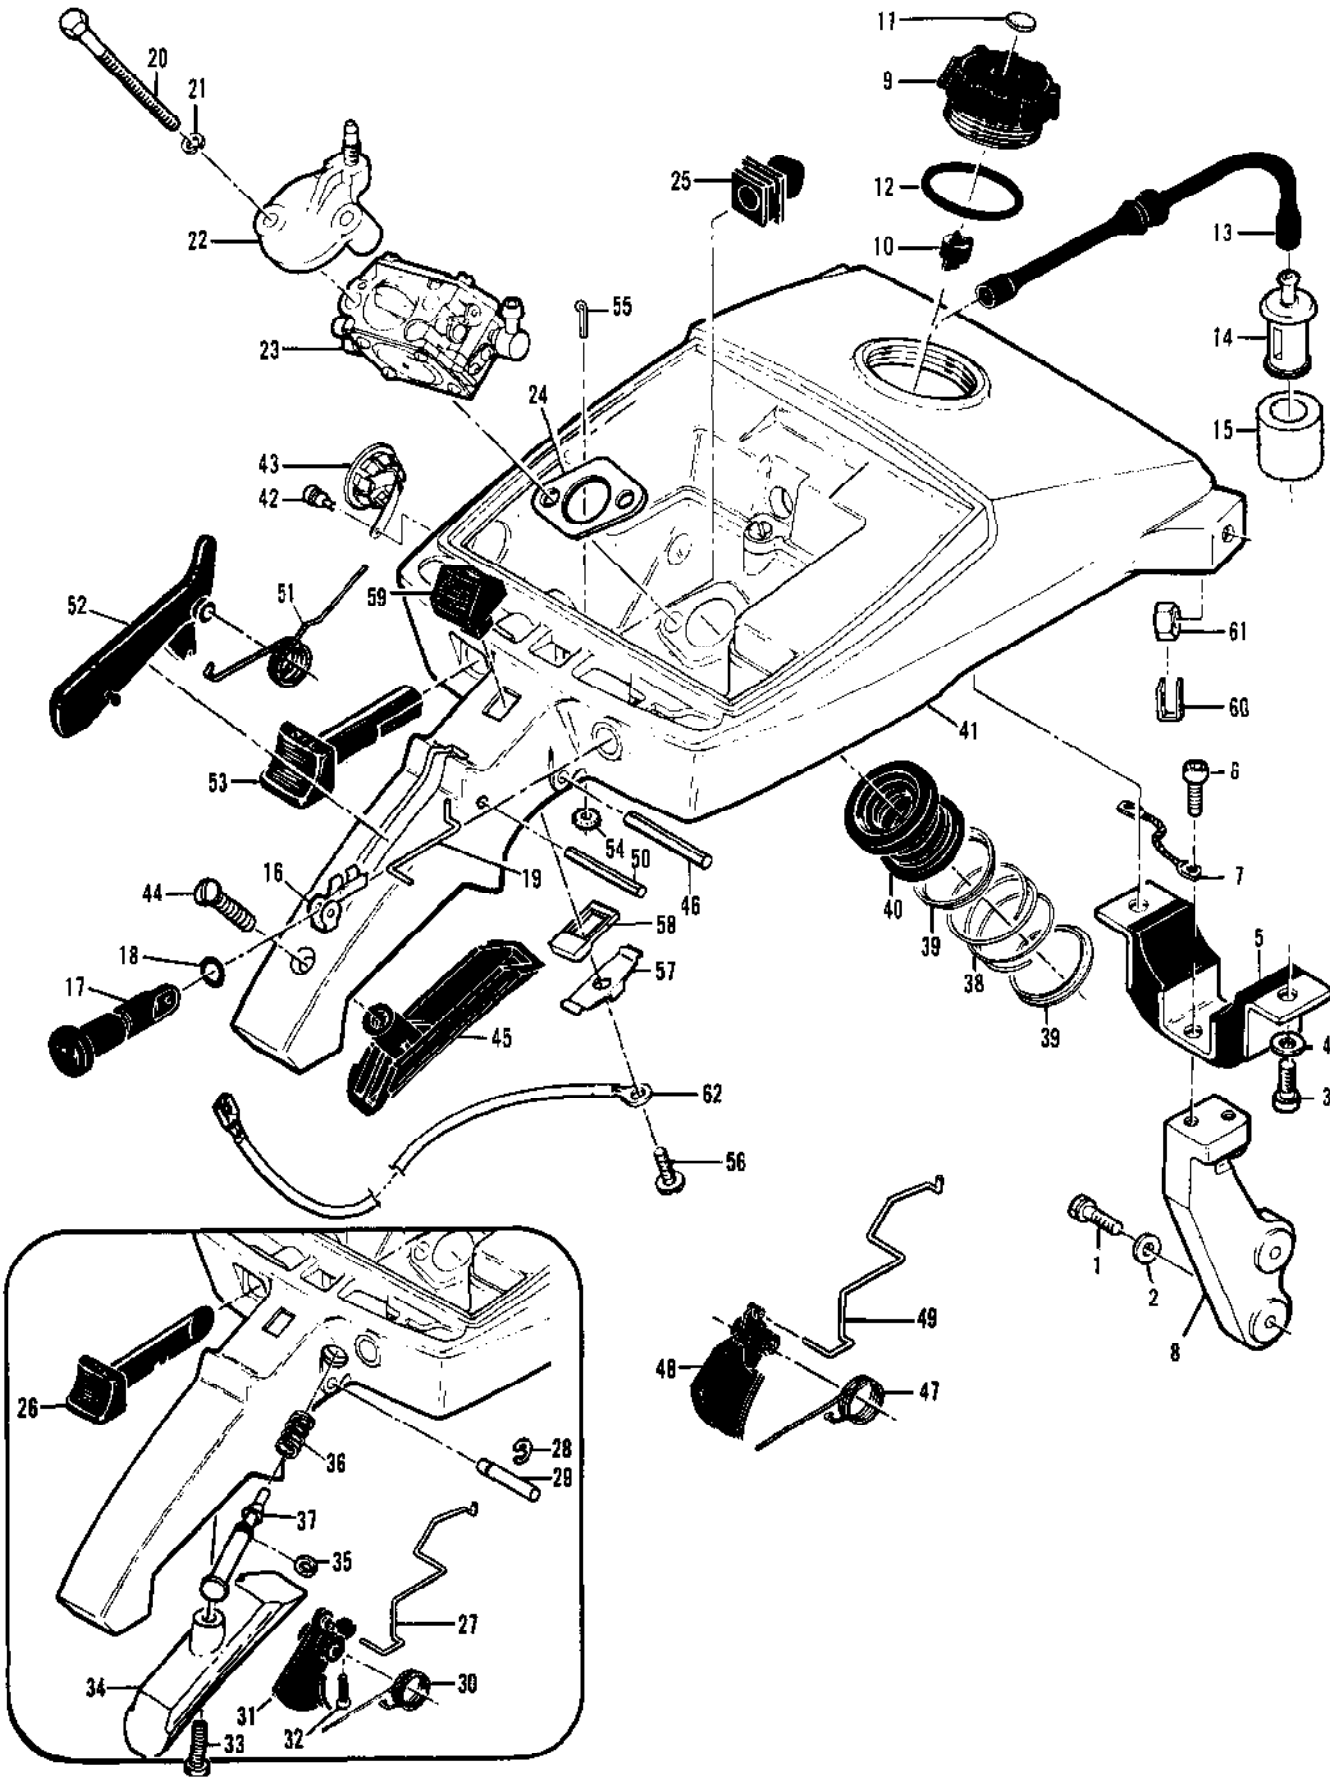

Ref #	Part Number	Qty	Description
1	102761	2	Screw - Hx hd 10-24 x 7/8
2	83745	2	Washer - Special
3	104895	2	Screw - Skt hd 10-24 x 5/8
4	83745	2	Washer - Special
5	85897	1	Mount - Front
6	104895	2	Screw - Skt hd 10-24 x 5/8
7	86365	1	Strap - Ground
8	69422	1	Bracket - Mount
9	559348	1	Cap Asy - Fuel
10	53766A	1	Valve - Check
11	55063	1	Seal - Capillary
12	101348	1	"O" Ring
13	69312	1	Hose - Fuel
14	53679B	1	Pickup Asy - Fuel
15	61159	1	Filter - Fuel
16	69442	1	Retainer - Choke Rod
17	69471	1	Button - Choke
18	105614	1	"O" Ring
19	69443	1	Rod - Choke
20	110614	2	Screw - Hx hd 10-24 x 2-3/8
21	103174	2	Washer - Lock #10
22	69152	1	Anchor Asy - Air cleaner
23		1	Carburetor Asy See "Carburetor Assembly" illustration and parts list.
24	86189	1	Gasket - Carburetor
25	69525	1	Grommet - Throttle rod
26	69495	1	Plunger - Oiler
27	84119	1	Rod - Throttle
27	86149	1	Rod - Throttle
28	104501	1	Retainer - Trigger pin
29	69465	1	Pin - Trigger
30	69466	1	Spring - Trigger
31	84121	1	Trigger - Throttle
31	86150	1	Trigger - Throttle
32	110668	1	Screw - Fil hd 8-36 x 5/8
33	110724	1	Screw Fil hd 10-24 x 1
34	85660	1	Insert - Handle
35	102189	1	Ring - Retaining
36	84214	1	Spring - Throttle latch
37	84213	1	Button - Throttle latch
37	86151	1	Button - Throttle latch
38	69565	1	Spring - Connector
39	69371	2	Ferrule - Connector
40	69889	1	Connector
41	87289A	1	Kit - Tank/Control Asy
42	69360	1	Plug
43	51396A	1	Cover Asy - Adj hole
44	92209	1	Screw - Insert
45	92172	1	Insert - Handle
46	110948	1	Pin - Roll 3/16 x 1-1/4
47	69466	1	Spring - Trigger
48	92164	1	Trigger - Throttle
49	86149	1	Rod - Throttle
50	102419	1	Pin - Roll 1/8 x 1
51	92173	1	Spring - Trigger release