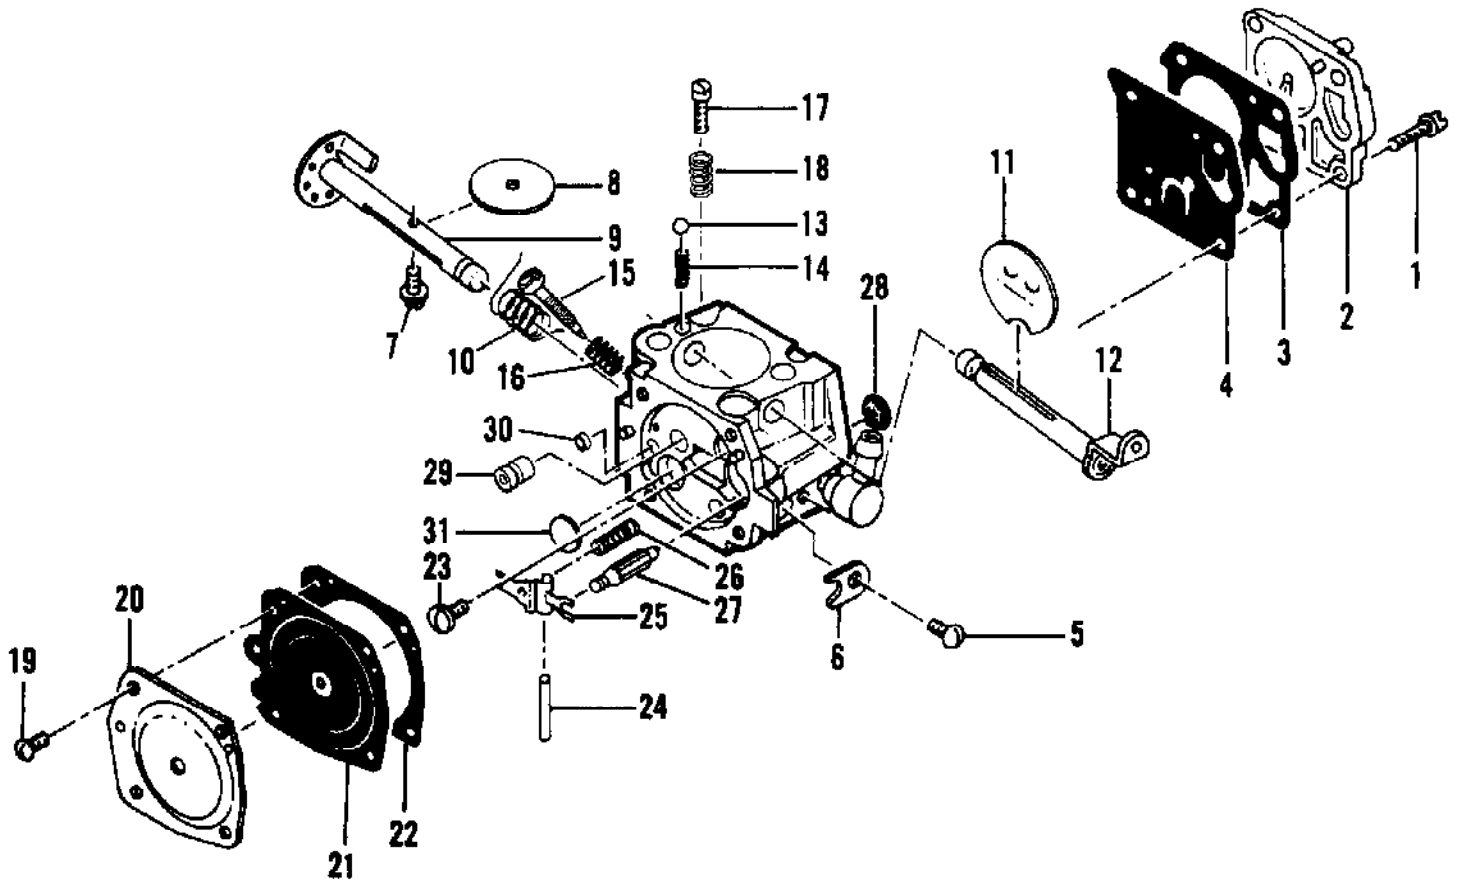

Ref #	Part Number	Qty	Description
	87288	1	Carburetor Assembly
1	52933	4	Screw - Pump Cover
2	83731	1	Cover - Pump
3	66629	1	Gasket - Pump cover
4	66630	1	Diaphragm - Fuel pump
5	48780	1	Screw - Throttle shaft clip
6	66646	1	Clip - Throttle shaft
7	48780	1	Screw - Throttle plate
8	51720	1	Plate - Throttle
9	88773	1	Shaft Assy - Throttle
10	67136	1	Spring - Throttle shaft
11	66639	1	Plate - Choke
12	83717	1	Shaft Assy - Choke
13	100071	1	Ball - Choke friction
14	48759	1	Spring - Choke friction
15	88768	1	Needle - Low speed mix
16	66626	1	Spring - Needle
17	66625	1	Screw - Idle speed
18	66626	1	Spring - Idle speed screw
19	61725	4	Screw - Diaphragm cover
20	66631	1	Cover - Diaphragm
21	66632	1	Diaphragm - Metering
22	66633	1	Gasket - Diaphragm
23	66644	1	Screw - Inlet lever pin
24	66636	1	Pin - Inlet lever
25	66638	1	Lever - Inlet
26	66404	1	Spring - Inlet lever
27	66637	1	Needle - Inlet
28	66623	1	Screen - Fuel inlet
29	88771	1	Jet - High speed fuel (029 std.)
	88772		Jet - High speed (028) Alt.
	88781		Jet - High speed (027) Alt.
	88780		Jet - High speed (026) Alt.
	88769		Jet - High speed (030) Alt.
	88770		Jet - High speed (031) Alt.
30	52928	1	Plug - Cup
31	66622	1	Plug - Welch
	88774		Gasket Set
	88775		Repair Kit