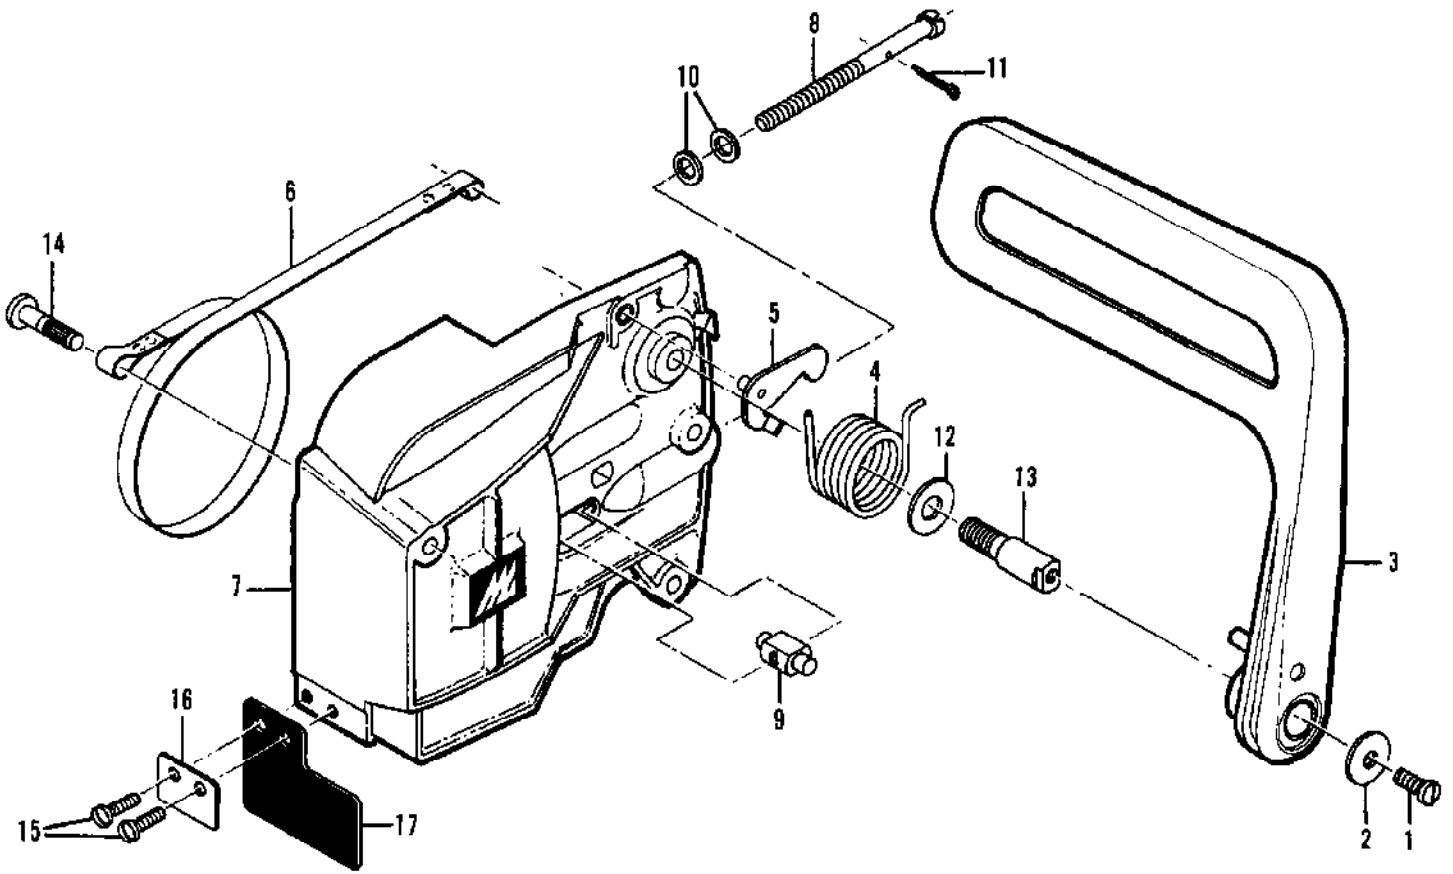

Ref #	Part Number	Qty	Description
	87288	1	Carburetor Assembly
1	52933	4	Screw - Pump Cover
2	83731	1	Cover - Pump
3	66629	1	Gasket - Pump cover
4	66630	1	Diaphragm - Fuel pump
5	48780	1	Screw - Throttle shaft clip
6	66646	1	Clip - Throttle shaft
7	48780	1	Screw - Throttle plate
8	51720	1	Plate - Throttle
9	88773	1	Shaft Assy - Throttle
10	67136	1	Spring - Throttle shaft
11	66639	1	Plate - Choke
12	83717	1	Shaft Assy - Choke
13	100071	1	Ball - Choke friction
14	48759	1	Spring - Choke friction
15	88768	1	Needle - Low speed mix
16	66626	1	Spring - Needle
17	66625	1	Screw - Idle speed
18	66626	1	Spring - Idle speed screw
19	61725	4	Screw - Diaphragm cover
20	66631	1	Cover - Diaphragm
21	66632	1	Diaphragm - Metering
22	66633	1	Gasket - Diaphragm
23	66644	1	Screw - Inlet lever pin
24	66636	1	Pin - Inlet lever
25	66638	1	Lever - Inlet
26	66404	1	Spring - Inlet lever
27	66637	1	Needle - Inlet
28	66623	1	Screen - Fuel inlet
29	88771	1	Jet - High speed fuel (029 std.)
	88772		Jet - High speed (028) Alt.
	88781		Jet - High speed (027) Alt.
	88780		Jet - High speed (026) Alt.
	88769		Jet - High speed (030) Alt.
	88770		Jet - High speed (031) Alt.
30	52928	1	Plug - Cup
31	66622	1	Plug - Welch
	88774		Gasket Set
	88775		Repair Kit

Ref #	Part Number	Qty	Description
	91436	1	CHAIN BRAKE
1	102500	1	Screw - Pan hd 10-24 x 1/2
2	91273	1	Washer - Special
3	91251	1	Lever Asy - Brake
4	91411	1	Spring - Activating
5	91235A	1	Latch Asy
6	91410	1	Band - Brake
7	91437	1	Housing Asy
8	91761	1	Screw - Bar adjusting
9	52207C	1	Nut - Bar adjusting
10	100004	2	Washer
11	105686	1	Pin - Cotter
12	91245	1	Washer - Thrust
13	91246	1	Pin - Lever pivot
14	91412	1	Pin - Brake band
15	110041	2	Screw - Pan hd 8-32 x 1/2
16	69492	1	Retainer - Deflector
17	69477	1	Deflector