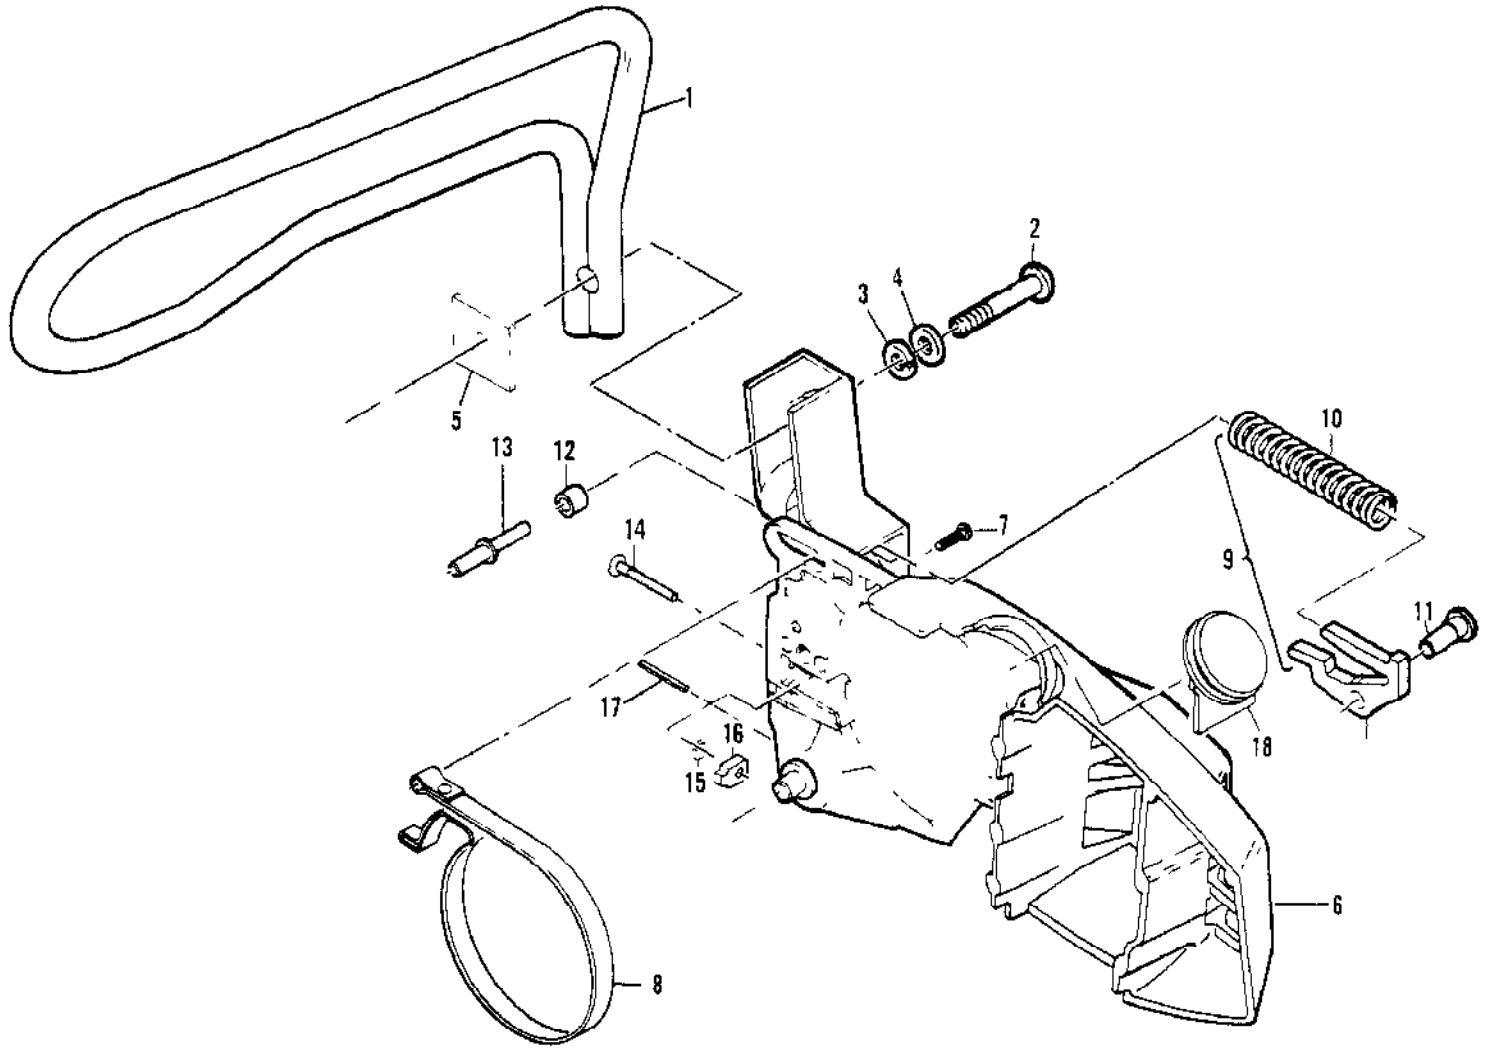

Ref #	Part Number	Qty	Description
	94496	1	Carburetor Assembly (Zama)
1		1	Shaft Asy - Throttle
2		1	Spring - Throttle Return
3		1	Plate - Throttle
4		1	Screw - Plate (M3)
5		1	"E" Ring
6		1	Kit - Diaphragm & Gaskets
7		1	Cover Asy - Pump
8		1	Screw - Idle Speed
9		1	Insert - Friction
10		4	Screw - Pump Cover (M4)
11		1	Needle - Inlet
12		1	Spring - Lever
13		1	Lever - Inlet Needle
14		1	Pin - Lever
15		1	Screw - Lever Pin (M3)
16		1	Diaphragm Asy - Metering
17		1	Cover - Diaphragm
18		4	Screw - Diaphragm Cover (M3)
19		1	Screw - Idle Adjust
20		1	Screw - Main Adjust
21		2	Spring - Needle
22		1	Screen - Filter
23		1	Gasket - Metering Diaphragm
24		1	Welsh Plug
25		1	Orifice - Main Fuel

Ref #	Part Number	Qty	Description
1	216527	1	Lever - Flag Brake
2	216276	1	Screw - Btn hd 1/4-20 x 13/16
3	216542	1	Washer - Lock
4	216541	1	Washer - Plain
5	216256	1	Nut - Brake Handle
6	216267	1	CHAIN BRAKE Assembly
7	216540	1	Screw - Fil hd 8-32 x 5/8
8	94709	1	Band - Brake
9	215758	1	Kit - Latch
10		1	Spring - Compression
11	93602	1	Pivot - Latch
12	214368	1	Bearing - Roller
13	213907	1	Pin - Roller
14	213052	1	Screw - Adjusting
15	110907	1	Ring - Retaining
16	84929	1	Nut - Bar Adjusting
17	105673	1	Pin - Roll 3/32 x 9/16
18	93528A	1	Cover

Ref #	Part Number	Qty	Description
1	216468	2	Bolt - Shoulder
2	93530A	4	Spring - Mount
3	92704	1	Mount
4	94038	1	Hub - Mount
	213230		Handle Assembly
	213231		Handle Assembly
5	111032	A/R	Screw - Pan hd 10-26 x 5/8
6	92704	1	Mount
7	94038	1	Hub - Mount
8	213229	1	Handle - Right Half
9	213224	1	Handle - Long Right
10	213228	1	Handle - Left Half
11	213226	1	Handle - Long Left
12	93310	1	Trigger - Safety
13	93515	1	Spring - Trigger
14	213232	1	Trigger - Throttle
15	213234	1	Wire Assembly - Throttle
16	213233	1	Wire Assembly - Throttle
17	110706	1	Screw - Pan hd 8-18 x 1/2
18	62451	1	Contact - Ignition Switch
19	93505A	1	Wire - Stop Switch
20	94039	1	Wire - Stop Switch
21	68846	1	Button - Stop Switch
24			UNKNOWN