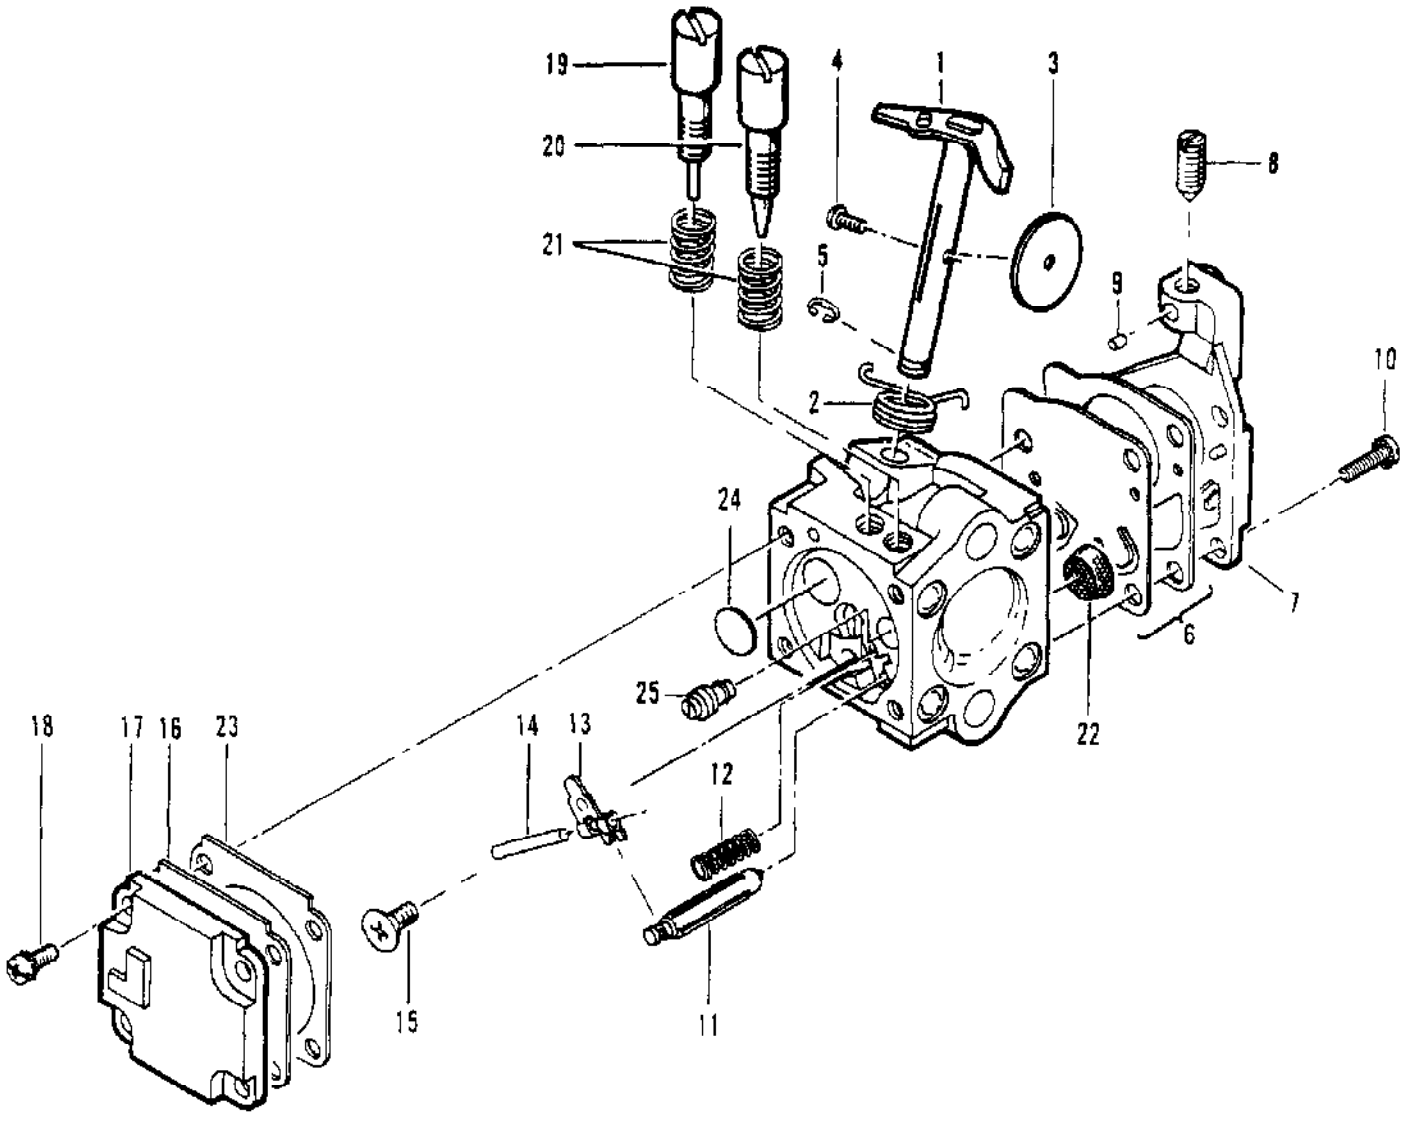

Ref #	Part Number	Qty	Description
	94496	1	Carburetor Assembly (Zama)
1		1	Shaft Asy - Throttle
2		1	Spring - Throttle Return
3		1	Plate - Throttle
4		1	Screw - Plate (M3)
5		1	"E" Ring
6		1	Kit - Diaphragm & Gaskets
7		1	Cover Asy - Pump
8		1	Screw - Idle Speed
9		1	Insert - Friction
10		4	Screw - Pump Cover (M4)
11		1	Needle - Inlet
12		1	Spring - Lever
13		1	Lever - Inlet Needle
14		1	Pin - Lever
15		1	Screw - Lever Pin (M3)
16		1	Diaphragm Asy - Metering
17		1	Cover - Diaphragm
18		4	Screw - Diaphragm Cover (M3)
19		1	Screw - Idle Adjust
20		1	Screw - Main Adjust
21		2	Spring - Needle
22		1	Screen - Filter
23		1	Gasket - Metering Diaphragm
24		1	Welsh Plug
25		1	Orifice - Main Fuel

Ref #	Part Number	Qty	Description
1	216527	1	Lever - Flag Brake
2	216276	1	Screw - Btn hd 1/4-20 x 13/16
3	216542	1	Washer - Lock
4	216541	1	Washer - Plain
5	216256	1	Nut - Brake Handle
6	216267	1	CHAIN BRAKE Assembly
7	216540	1	Screw - Fil hd 8-32 x 5/8
8	94709	1	Band - Brake
9	215758	1	Kit - Latch
10		1	Spring - Compression
11	93602	1	Pivot - Latch
12	214368	1	Bearing - Roller
13	213907	1	Pin - Roller
14	213052	1	Screw - Adjusting
15	110907	1	Ring - Retaining
16	84929	1	Nut - Bar Adjusting
17	105673	1	Pin - Roll 3/32 x 9/16
18	93528A	1	Cover

Ref #	Part Number	Qty	Description
1	216468	2	Bolt - Shoulder
2	93530A	4	Spring - Mount
3	92704	1	Mount
4	94038	1	Hub - Mount
	213230		Handle Assembly
	213231		Handle Assembly
5	111032	A/R	Screw - Pan hd 10-26 x 5/8
6	92704	1	Mount
7	94038	1	Hub - Mount
8	213229	1	Handle - Right Half
9	213224	1	Handle - Long Right
10	213228	1	Handle - Left Half
11	213226	1	Handle - Long Left
12	93310	1	Trigger - Safety
13	93515	1	Spring - Trigger
14	213232	1	Trigger - Throttle
15	213234	1	Wire Assembly - Throttle
16	213233	1	Wire Assembly - Throttle
17	110706	1	Screw - Pan hd 8-18 x 1/2
18	62451	1	Contact - Ignition Switch
19	93505A	1	Wire - Stop Switch
20	94039	1	Wire - Stop Switch
21	68846	1	Button - Stop Switch
24			UNKNOWN