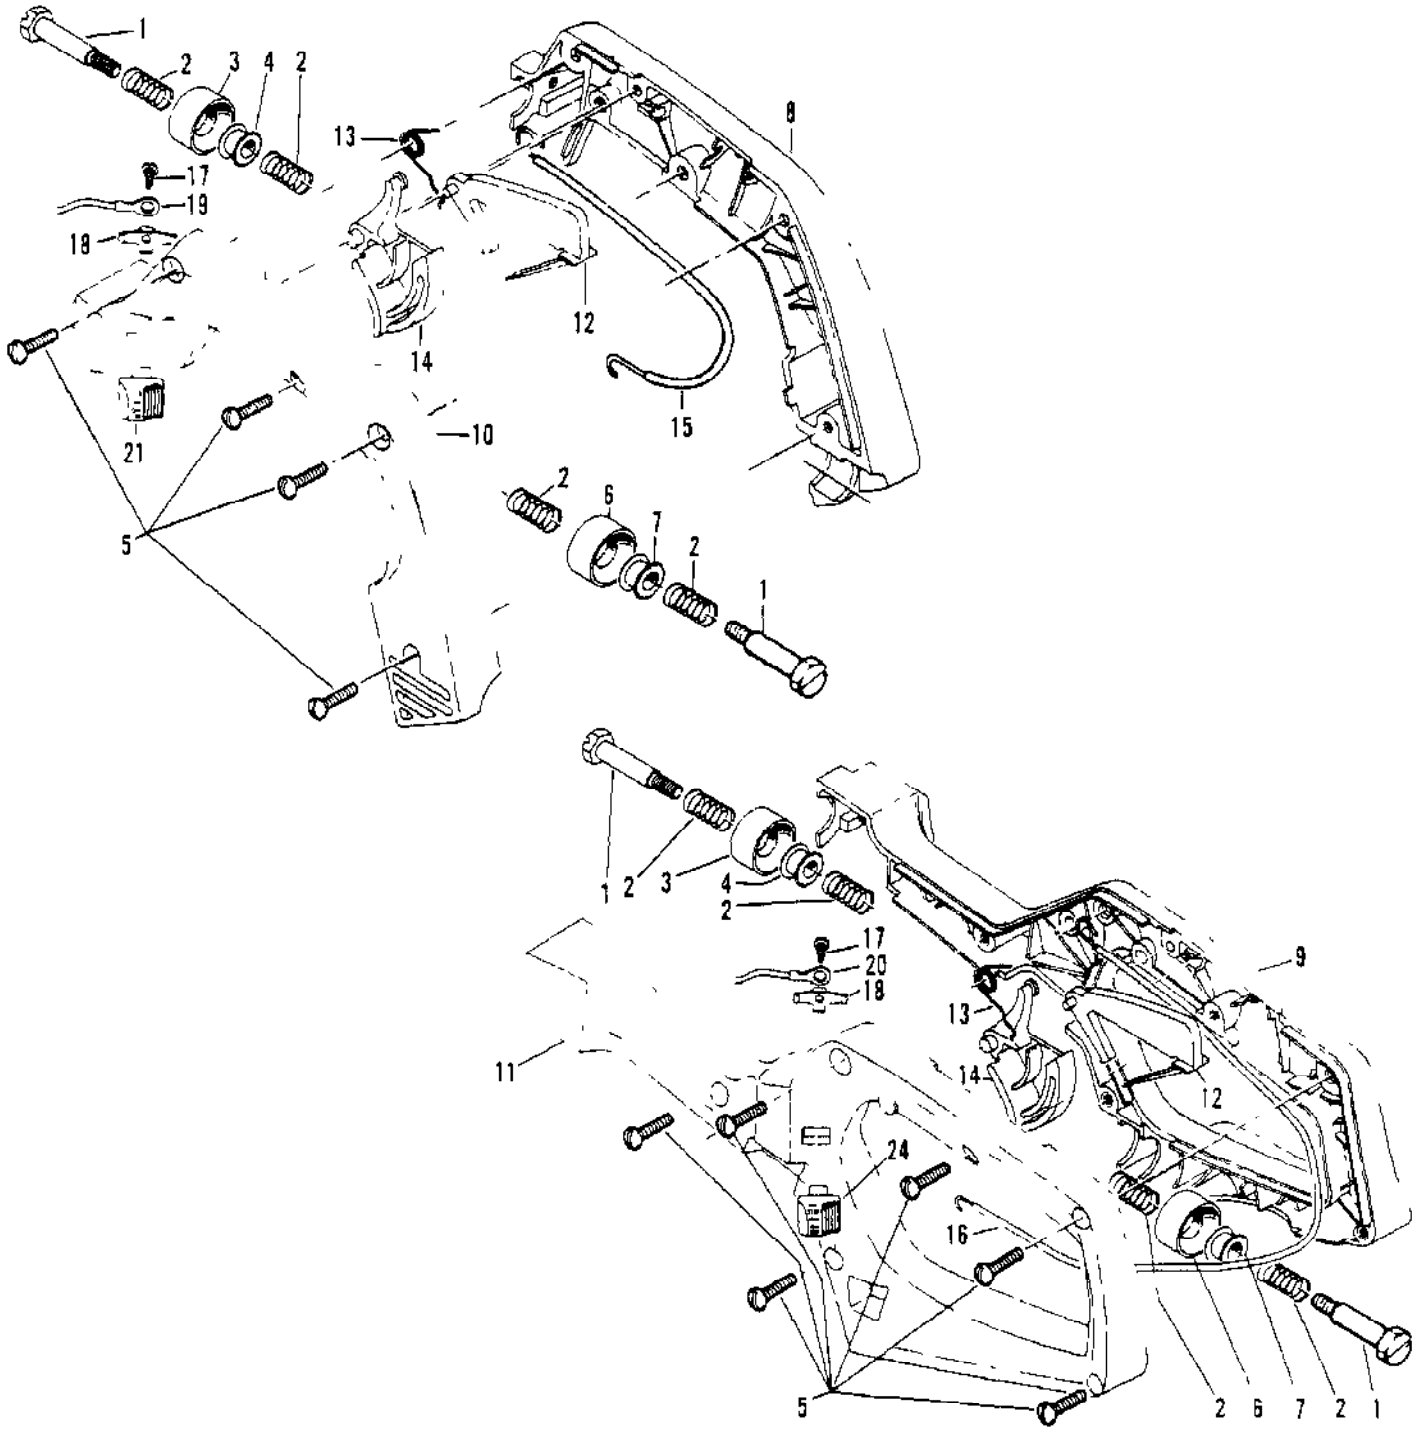

Ref #	Part Number	Qty	Description
	94496	1	Carburetor Assembly (Zama)
1		1	Shaft Asy - Throttle
2		1	Spring - Throttle Return
3		1	Plate - Throttle
4		1	Screw - Plate (M3)
5		1	"E" Ring
6		1	Kit - Diaphragm & Gaskets
7		1	Cover Asy - Pump
8		1	Screw - Idle Speed
9		1	Insert - Friction
10		4	Screw - Pump Cover (M4)
11		1	Needle - Inlet
12		1	Spring - Lever
13		1	Lever - Inlet Needle
14		1	Pin - Lever
15		1	Screw - Lever Pin (M3)
16		1	Diaphragm Asy - Metering
17		1	Cover - Diaphragm
18		4	Screw - Diaphragm Cover (M3)
19		1	Screw - Idle Adjust
20		1	Screw - Main Adjust
21		2	Spring - Needle
22		1	Screen - Filter
23		1	Gasket - Metering Diaphragm
24		1	Welsh Plug
25		1	Orifice - Main Fuel

Ref #	Part Number	Qty	Description
1	216527	1	Lever - Flag Brake
2	216276	1	Screw - Btn hd 1/4-20 x 13/16
3	216542	1	Washer - Lock
4	216541	1	Washer - Plain
5	216256	1	Nut - Brake Handle
6	216267	1	CHAIN BRAKE Assembly
7	216540	1	Screw - Fil hd 8-32 x 5/8
8	94709	1	Band - Brake
9	215758	1	Kit - Latch
10		1	Spring - Compression
11	93602	1	Pivot - Latch
12	214368	1	Bearing - Roller
13	213907	1	Pin - Roller
14	213052	1	Screw - Adjusting
15	110907	1	Ring - Retaining
16	84929	1	Nut - Bar Adjusting
17	105673	1	Pin - Roll 3/32 x 9/16
18	93528A	1	Cover

Ref #	Part Number	Qty	Description
1	216468	2	Bolt - Shoulder
2	93530A	4	Spring - Mount
3	92704	1	Mount
4	94038	1	Hub - Mount
	213230		Handle Assembly
	213231		Handle Assembly
5	111032	A/R	Screw - Pan hd 10-26 x 5/8
6	92704	1	Mount
7	94038	1	Hub - Mount
8	213229	1	Handle - Right Half
9	213224	1	Handle - Long Right
10	213228	1	Handle - Left Half
11	213226	1	Handle - Long Left
12	93310	1	Trigger - Safety
13	93515	1	Spring - Trigger
14	213232	1	Trigger - Throttle
15	213234	1	Wire Assembly - Throttle
16	213233	1	Wire Assembly - Throttle
17	110706	1	Screw - Pan hd 8-18 x 1/2
18	62451	1	Contact - Ignition Switch
19	93505A	1	Wire - Stop Switch
20	94039	1	Wire - Stop Switch
21	68846	1	Button - Stop Switch
24			UNKNOWN