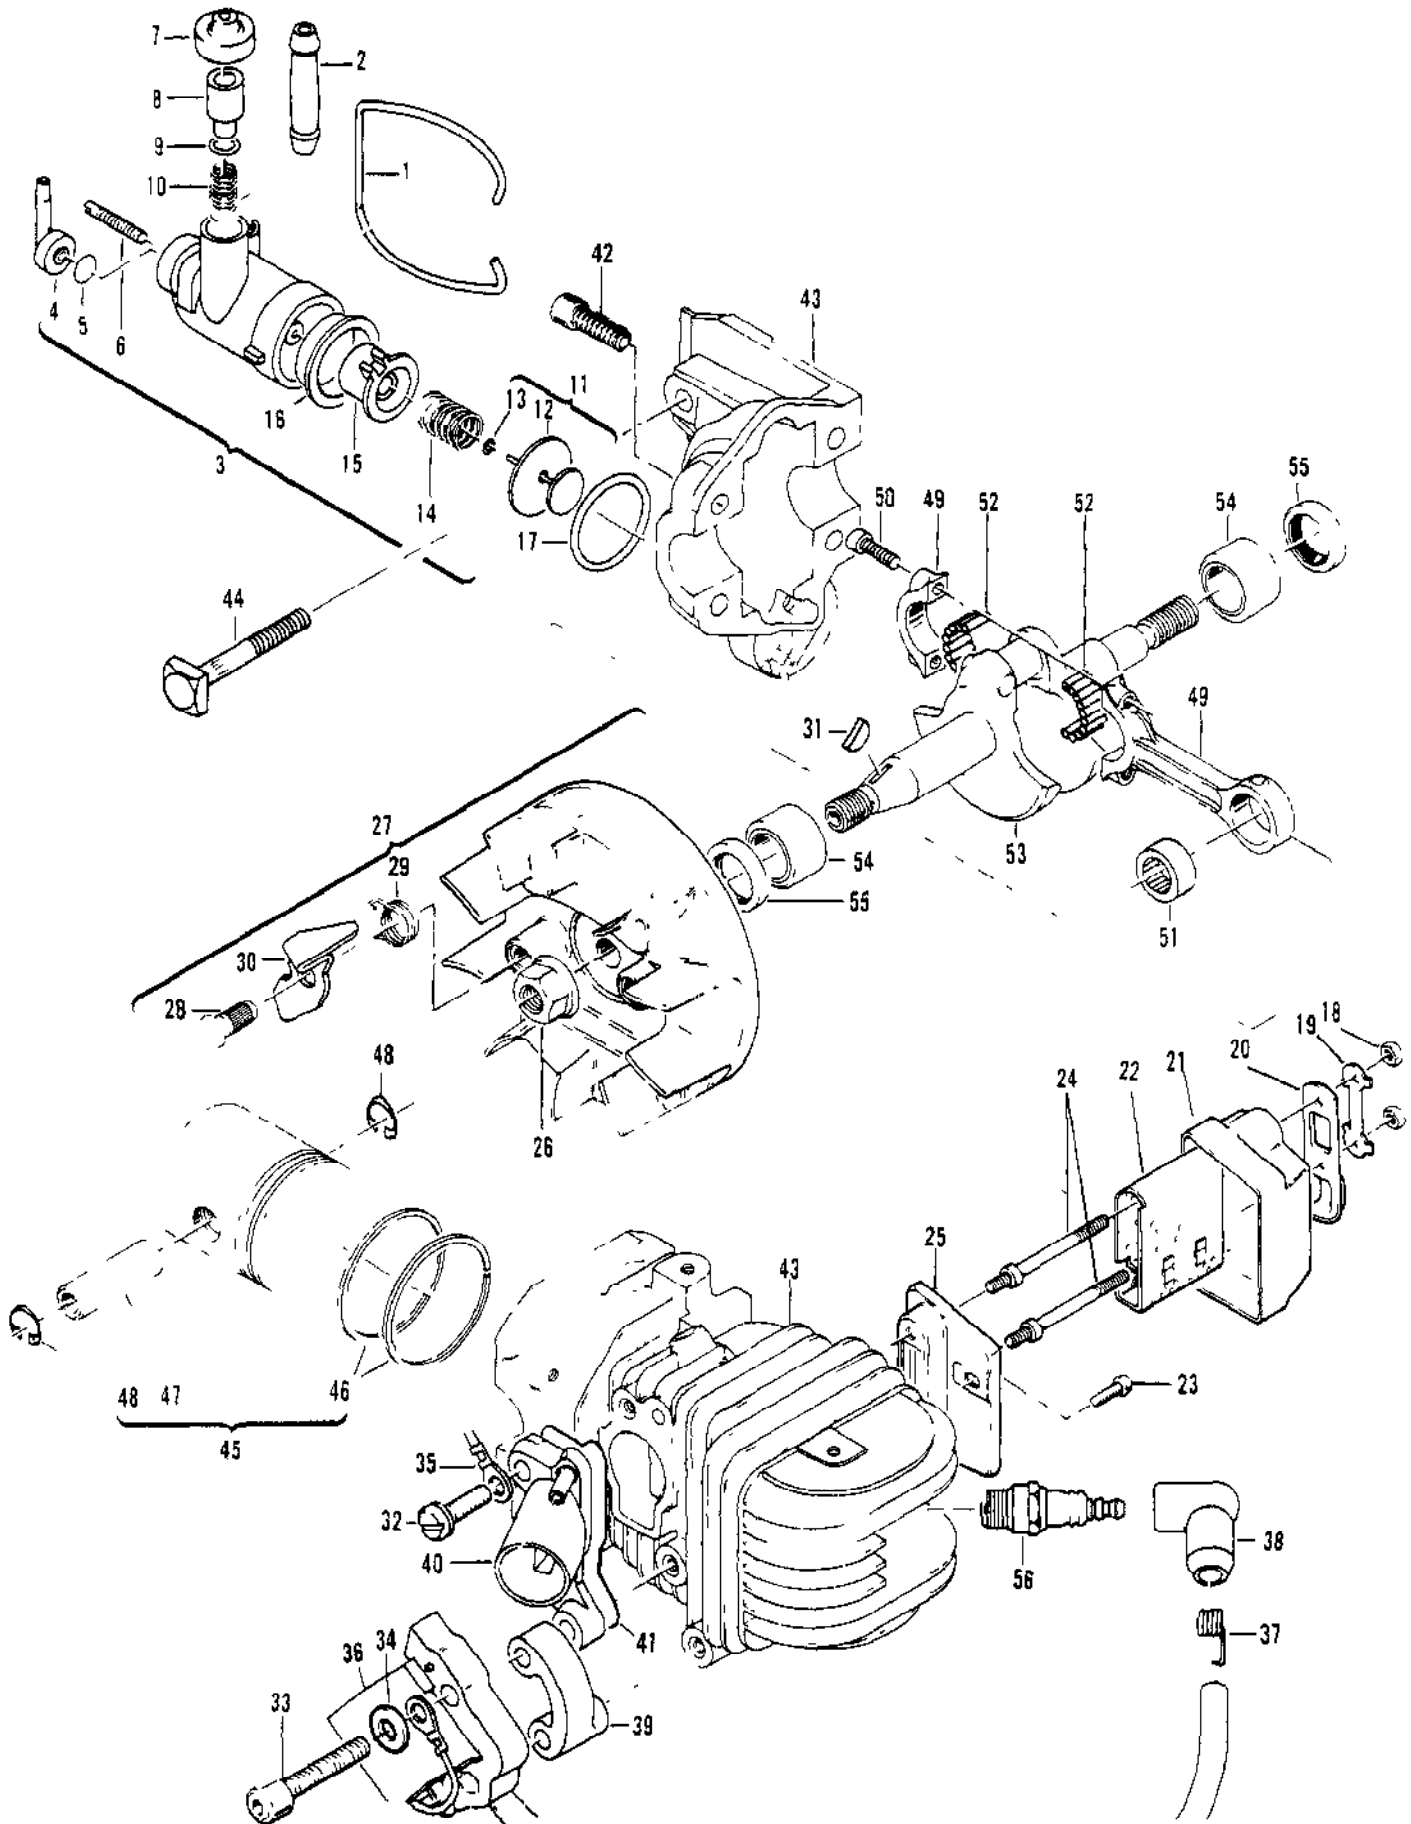

Ref #	Part Number	Qty	Description
	94496	1	Carburetor Assembly (Zama)
1		1	Shaft Asy - Throttle
2		1	Spring - Throttle Return
3		1	Plate - Throttle
4		1	Screw - Plate (M3)
5		1	"E" Ring
6		1	Kit - Diaphragm & Gaskets
7		1	Cover Asy - Pump
8		1	Screw - Idle Speed
9		1	Insert - Friction
10		4	Screw - Pump Cover (M4)
11		1	Needle - Inlet
12		1	Spring - Lever
13		1	Lever - Inlet Needle
14		1	Pin - Lever
15		1	Screw - Lever Pin (M3)
16		1	Diaphragm Asy - Metering
17		1	Cover - Diaphragm
18		4	Screw - Diaphragm Cover (M3)
19		1	Screw - Idle Adjust
20		1	Screw - Main Adjust
21		2	Spring - Needle
22		1	Screen - Filter
23		1	Gasket - Metering Diaphragm
24		1	Welsh Plug
25		1	Orifice - Main Fuel

Ref #	Part Number	Qty	Description
1	216527	1	Lever - Flag Brake
2	216276	1	Screw - Btn hd 1/4-20 x 13/16
3	216542	1	Washer - Lock
4	216541	1	Washer - Plain
5	216256	1	Nut - Brake Handle
6	216267	1	CHAIN BRAKE Assembly
7	216540	1	Screw - Fil hd 8-32 x 5/8
8	94709	1	Band - Brake
9	215758	1	Kit - Latch
10		1	Spring - Compression
11	93602	1	Pivot - Latch
12	214368	1	Bearing - Roller
13	213907	1	Pin - Roller
14	213052	1	Screw - Adjusting
15	110907	1	Ring - Retaining
16	84929	1	Nut - Bar Adjusting
17	105673	1	Pin - Roll 3/32 x 9/16
18	93528A	1	Cover

Ref #	Part Number	Qty	Description
1	216468	2	Bolt - Shoulder
2	93530A	4	Spring - Mount
3	92704	1	Mount
4	94038	1	Hub - Mount
	213230		Handle Assembly
	213231		Handle Assembly
5	111032	A/R	Screw - Pan hd 10-26 x 5/8
6	92704	1	Mount
7	94038	1	Hub - Mount
8	213229	1	Handle - Right Half
9	213224	1	Handle - Long Right
10	213228	1	Handle - Left Half
11	213226	1	Handle - Long Left
12	93310	1	Trigger - Safety
13	93515	1	Spring - Trigger
14	213232	1	Trigger - Throttle
15	213234	1	Wire Assembly - Throttle
16	213233	1	Wire Assembly - Throttle
17	110706	1	Screw - Pan hd 8-18 x 1/2
18	62451	1	Contact - Ignition Switch
19	93505A	1	Wire - Stop Switch
20	94039	1	Wire - Stop Switch
21	68846	1	Button - Stop Switch
24			UNKNOWN