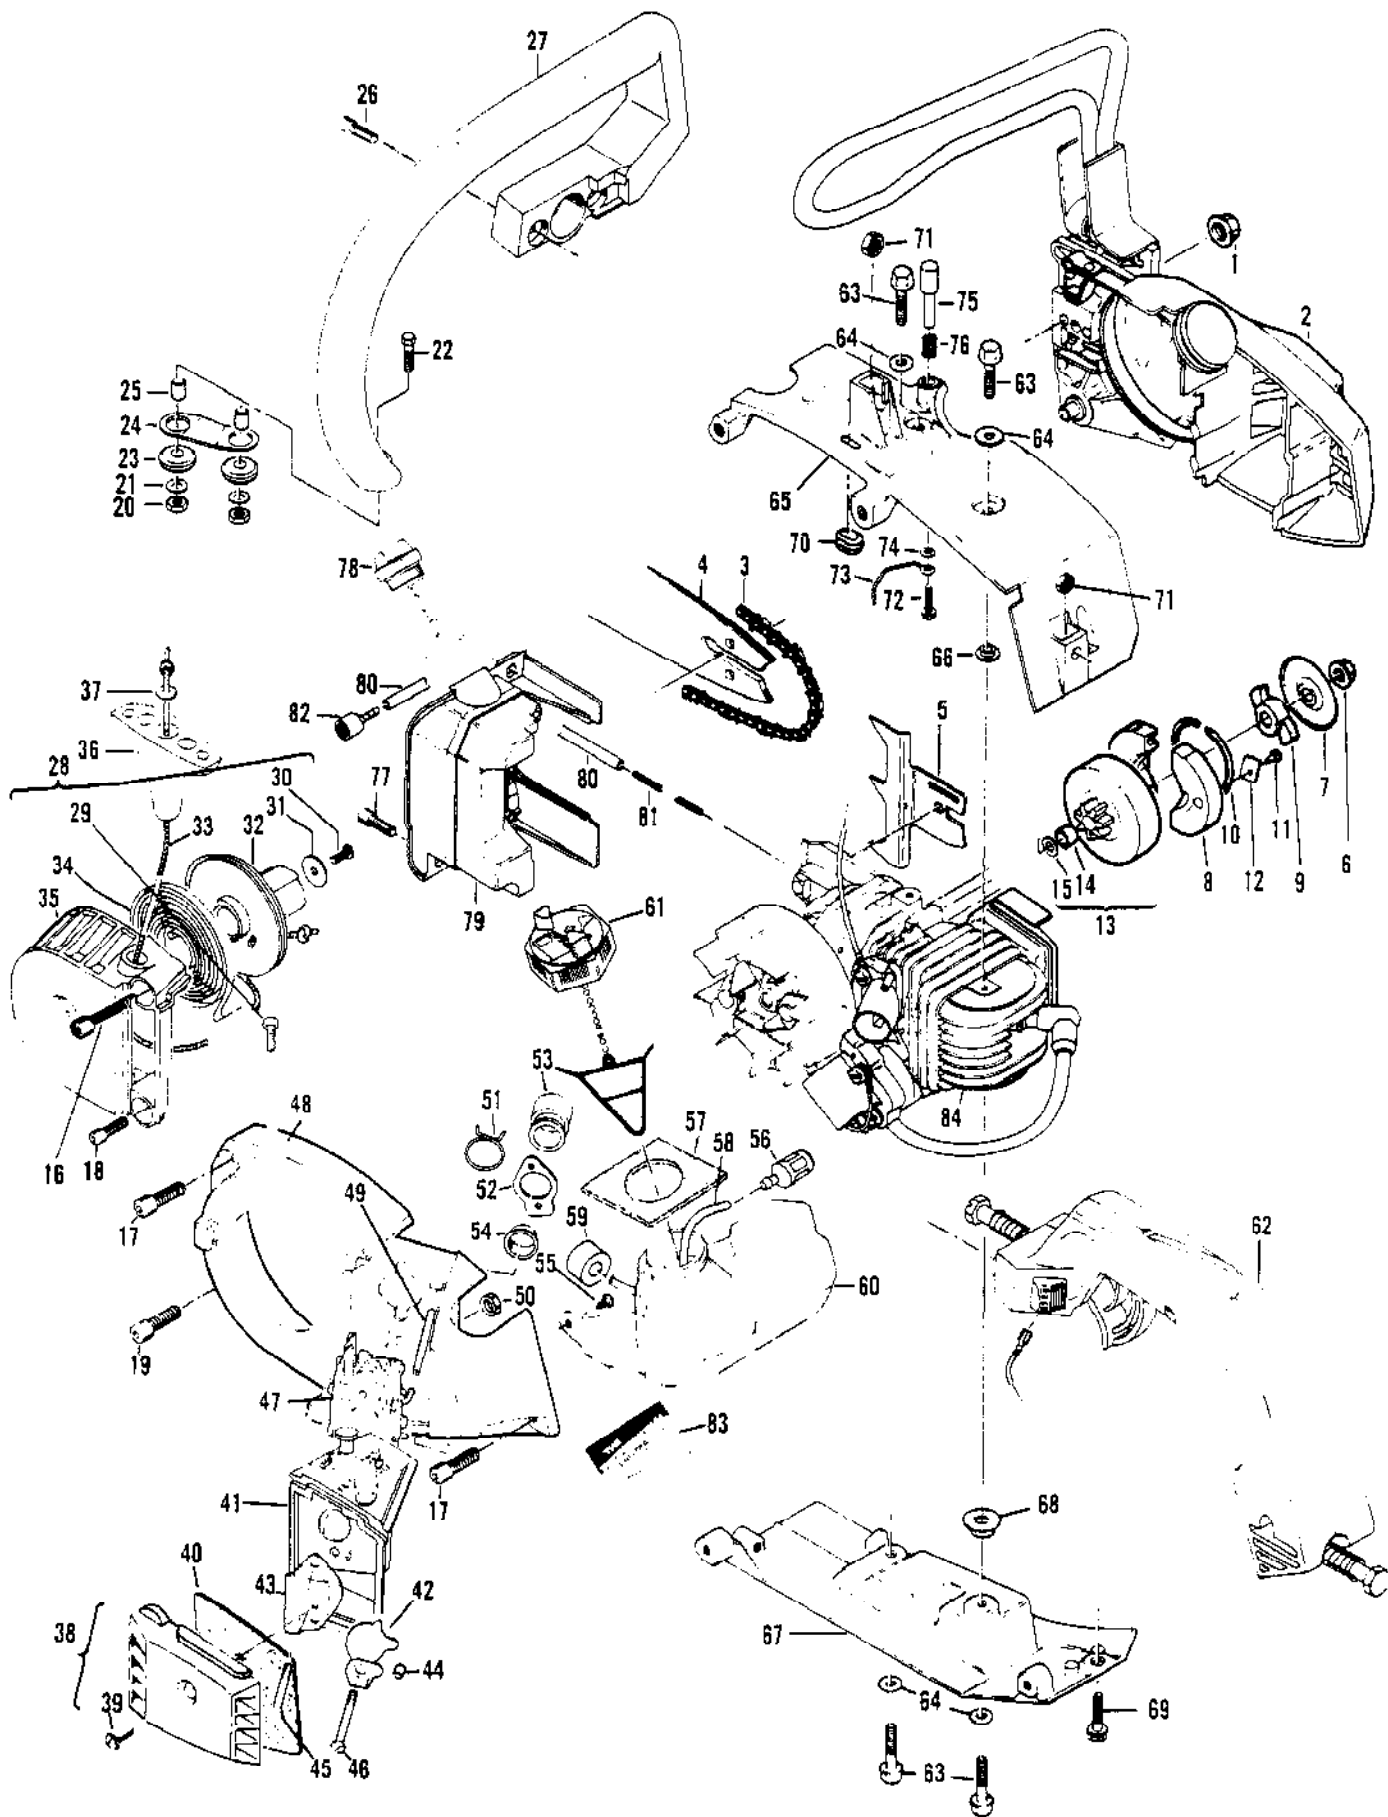

Ref #	Part Number	Qty	Description
	94496	1	Carburetor Assembly (Zama)
1		1	Shaft Asy - Throttle
2		1	Spring - Throttle Return
3		1	Plate - Throttle
4		1	Screw - Plate (M3)
5		1	"E" Ring
6		1	Kit - Diaphragm & Gaskets
7		1	Cover Asy - Pump
8		1	Screw - Idle Speed
9		1	Insert - Friction
10		4	Screw - Pump Cover (M4)
11		1	Needle - Inlet
12		1	Spring - Lever
13		1	Lever - Inlet Needle
14		1	Pin - Lever
15		1	Screw - Lever Pin (M3)
16		1	Diaphragm Asy - Metering
17		1	Cover - Diaphragm
18		4	Screw - Diaphragm Cover (M3)
19		1	Screw - Idle Adjust
20		1	Screw - Main Adjust
21		2	Spring - Needle
22		1	Screen - Filter
23		1	Gasket - Metering Diaphragm
24		1	Welsh Plug
25		1	Orifice - Main Fuel

Ref #	Part Number	Qty	Description
1	216527	1	Lever - Flag Brake
2	216276	1	Screw - Btn hd 1/4-20 x 13/16
3	216542	1	Washer - Lock
4	216541	1	Washer - Plain
5	216256	1	Nut - Brake Handle
6	216267	1	CHAIN BRAKE Assembly
7	216540	1	Screw - Fil hd 8-32 x 5/8
8	94709	1	Band - Brake
9	215758	1	Kit - Latch
10		1	Spring - Compression
11	93602	1	Pivot - Latch
12	214368	1	Bearing - Roller
13	213907	1	Pin - Roller
14	213052	1	Screw - Adjusting
15	110907	1	Ring - Retaining
16	84929	1	Nut - Bar Adjusting
17	105673	1	Pin - Roll 3/32 x 9/16
18	93528A	1	Cover

Ref #	Part Number	Qty	Description
1	216468	2	Bolt - Shoulder
2	93530A	4	Spring - Mount
3	92704	1	Mount
4	94038	1	Hub - Mount
	213230		Handle Assembly
	213231		Handle Assembly
5	111032	A/R	Screw - Pan hd 10-26 x 5/8
6	92704	1	Mount
7	94038	1	Hub - Mount
8	213229	1	Handle - Right Half
9	213224	1	Handle - Long Right
10	213228	1	Handle - Left Half
11	213226	1	Handle - Long Left
12	93310	1	Trigger - Safety
13	93515	1	Spring - Trigger
14	213232	1	Trigger - Throttle
15	213234	1	Wire Assembly - Throttle
16	213233	1	Wire Assembly - Throttle
17	110706	1	Screw - Pan hd 8-18 x 1/2
18	62451	1	Contact - Ignition Switch
19	93505A	1	Wire - Stop Switch
20	94039	1	Wire - Stop Switch
21	68846	1	Button - Stop Switch
24			UNKNOWN