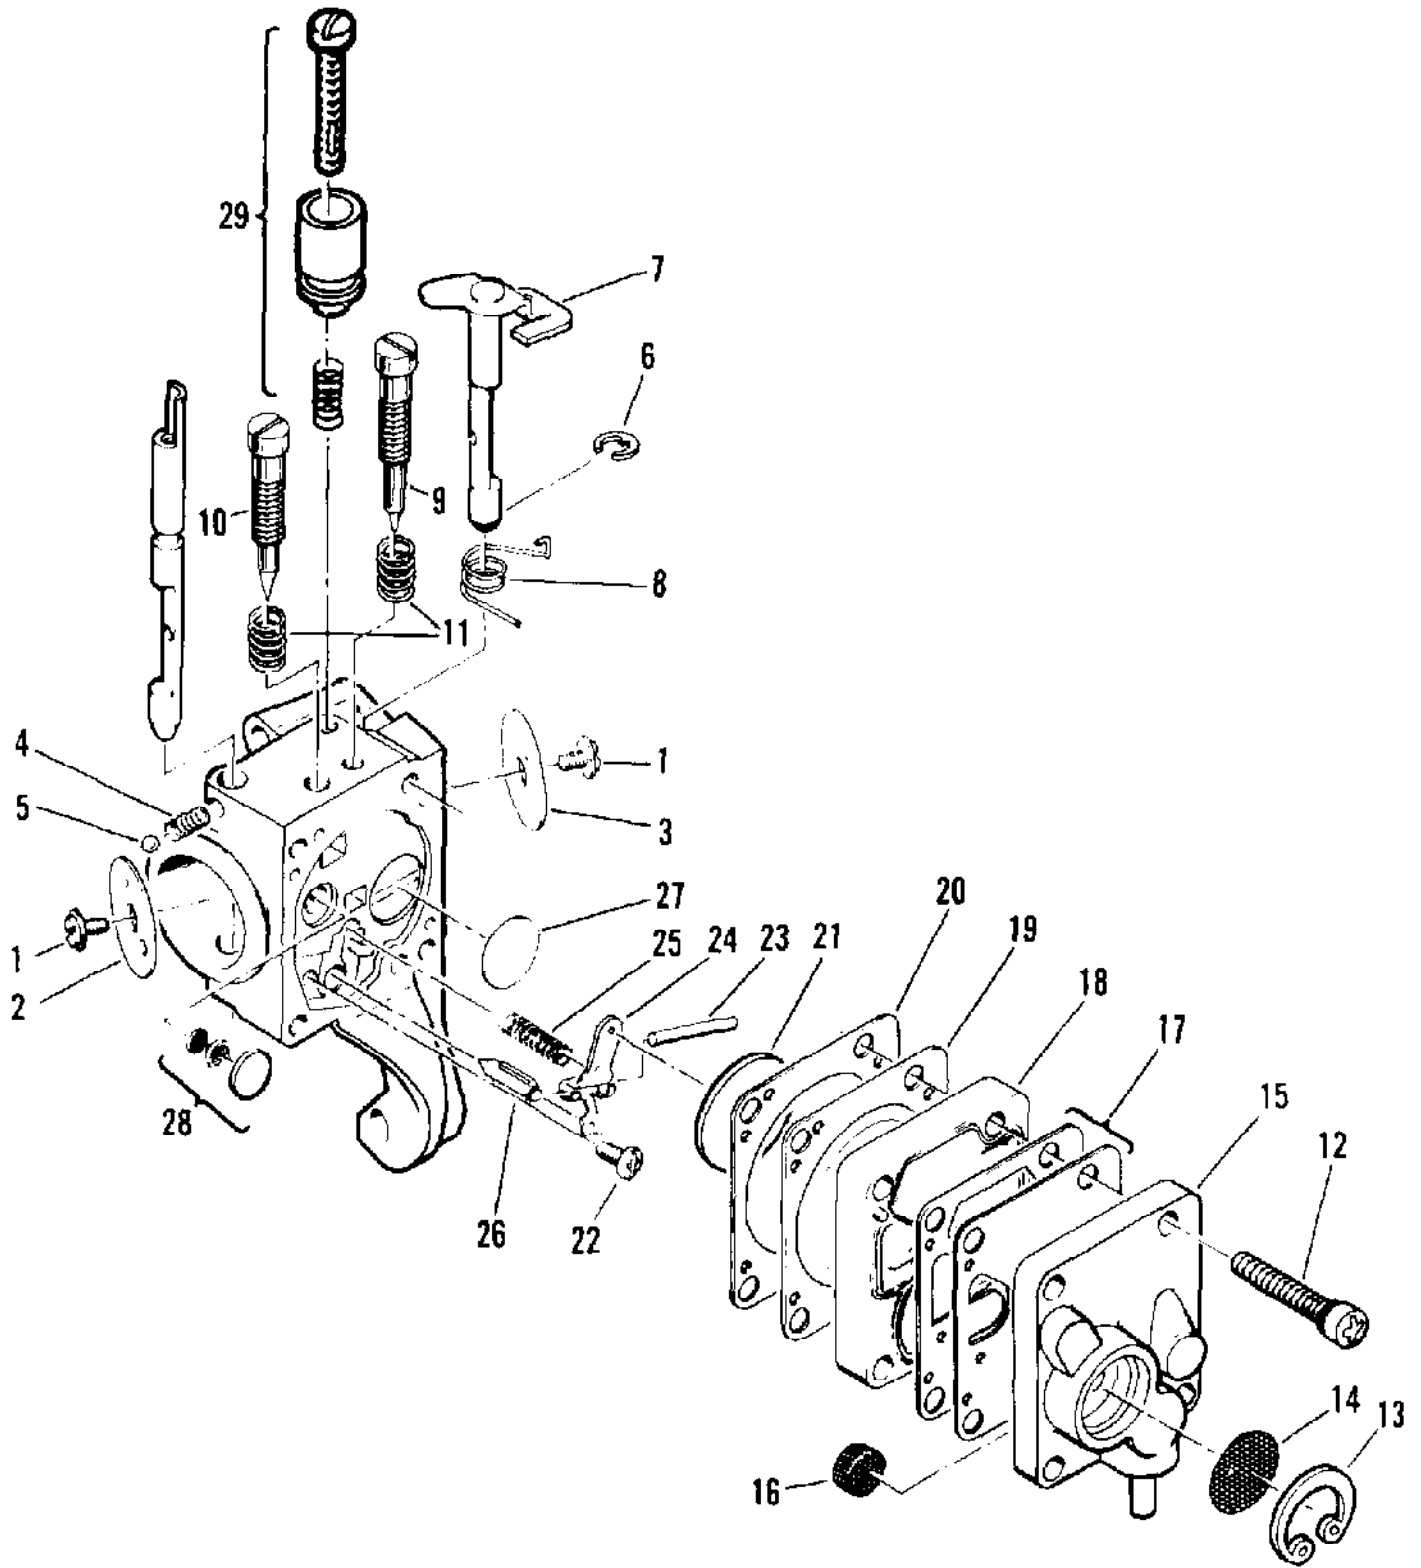

Ref #	Part Number	Qty	Description
	214082	1	Carburetor Asy - Walbro MDC 15
1		2	Screw - Plate Not available separately.
2		1	Plate - Choke Not available separately.
3		1	Ball - Choke friction Not available separately.
4		1	Spring - Choke friction Not available separately.
5		1	Plate - Throttle Not available separately.
6		1	Screw - Clip Not available separately.
7		1	Clip - Throttle shaft Not available separately.
8		1	Shaft Asy - Throttle Not available separately.
9	86446	1	Needle - Idle
10	86447	1	Needle - High speed
11	67502	2	Spring - Needle
12	68564	4	Screw Asy - Body
13	91347	1	Cover Asy - Pump
14	85629	1	Kit - Vent screen
15	68563	1	Diaphragm - Fuel pump
16	85035	1	Gasket - Pump diaphragm
17		1	Body - Fuel pump Not available separately.
18	85034	1	Diaphragm - Metering
19	85034	1	Gasket - Diaphragm
20	67500	1	Screw - Lever pin
21	67508	1	Pin - Lever
22	85059	1	Kit - Needle & Lever
23	68567	1	Spring - Lever
24	68559	1	Plug - Welsh 7/16
25	83758	1	Kit - Check valve
26	68560	1	Plug - Welsh 1/2
27		1	Spring - Throttle return Not available separately.
28		1	Ring - Retaining Not available separately.
29	93437	1	Latch Asy - Throttle
30		1	Screw - Long lock
31		1	Latch - Throttle Not available separately.
32		1	Spring - Compression Not available separately.
	86463	1	Repair Kit
	216731		Repair Kit
	216727		Repair Kit
	216725		Repair Kit