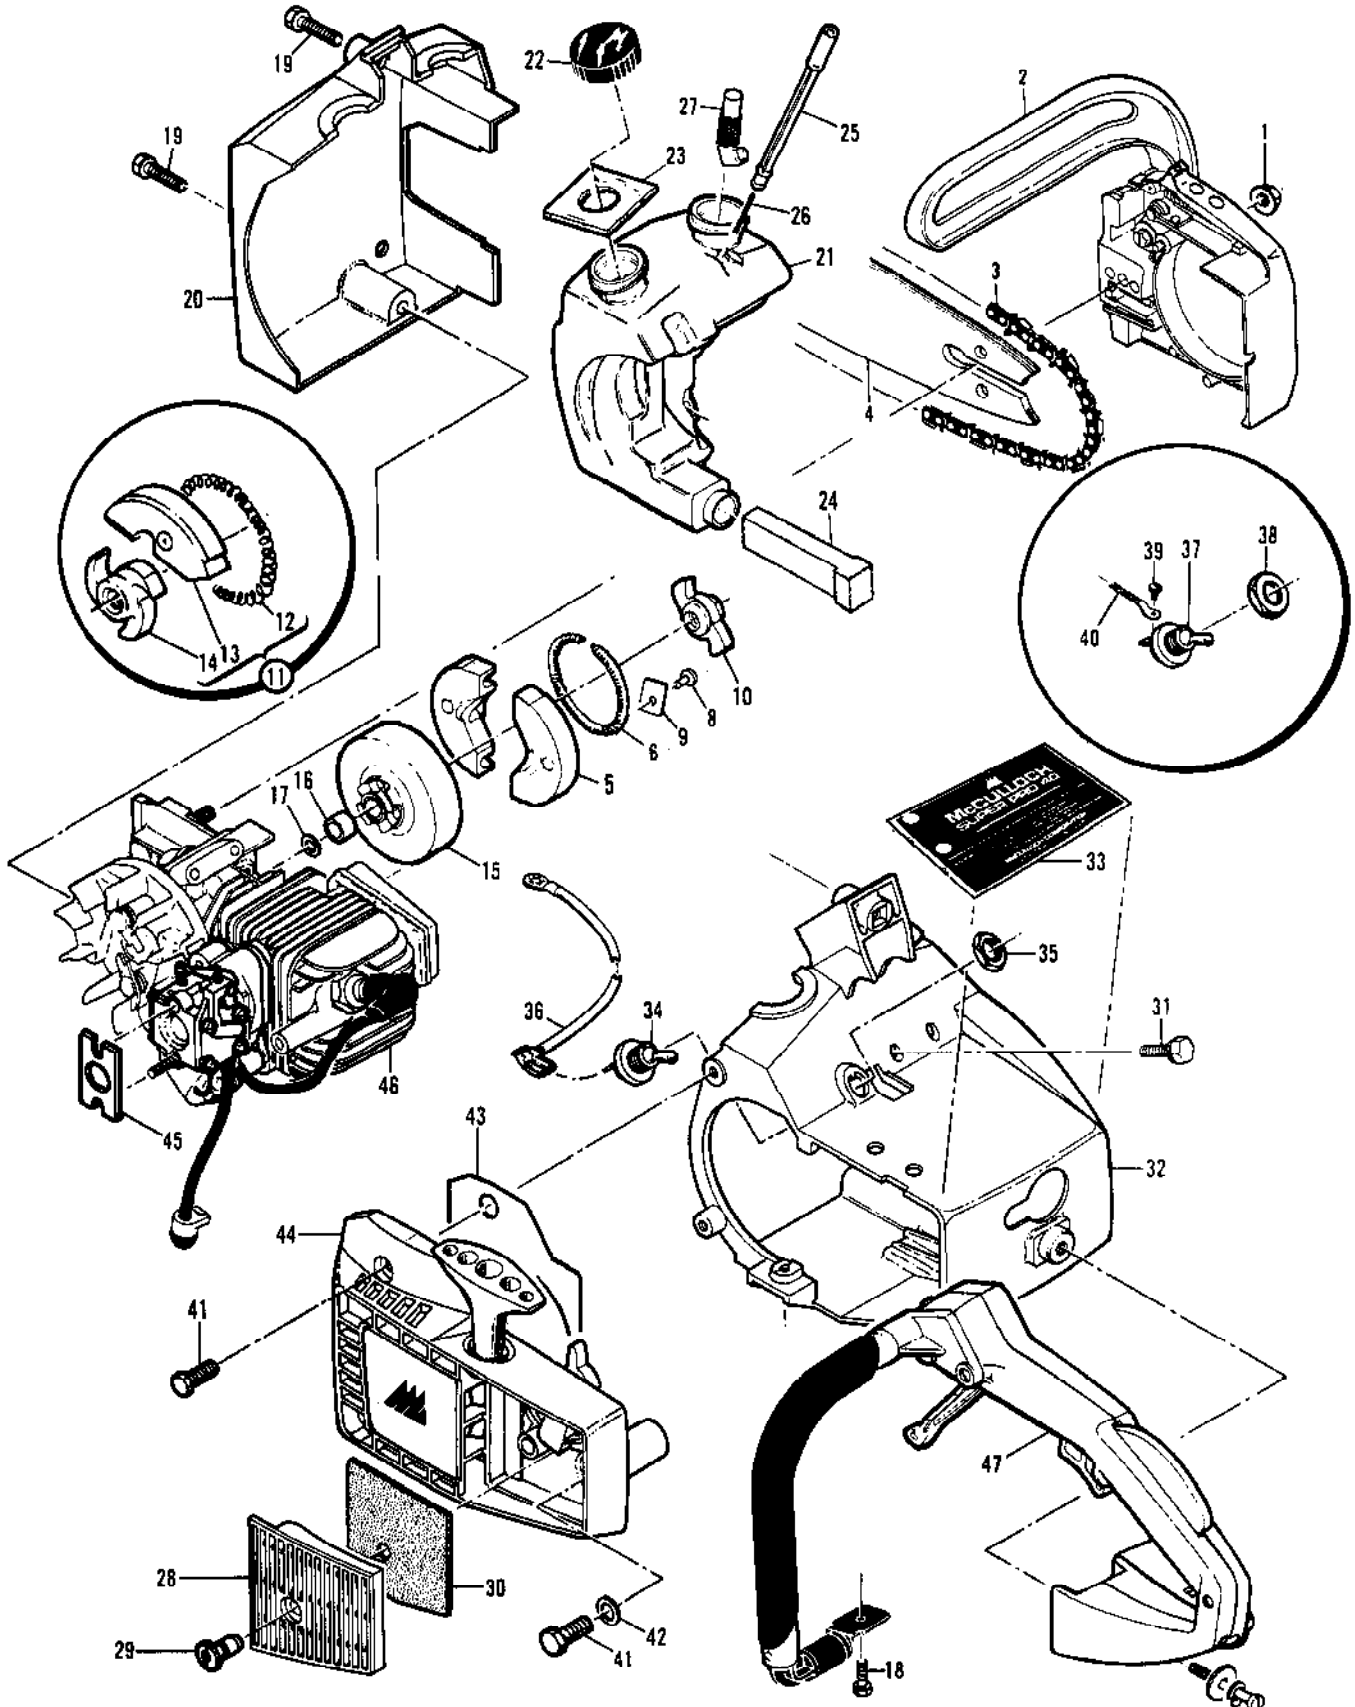

Ref #	Part Number	Qty	Description
	91571	1	Carburetor Asy
1	91801		Shaft Asy - Throttle
2	91802	1	Spring - Throttle return
3	91803	1	Plate - Throttle
4	91804	1	Screw - Plate (m3)
5	91805	1	"E" Ring
6	91824	1	Kit - Diaphragm & Gaskets
7	92093	1	Diaphragm - Fuel pump
8	91806	1	Cover - Fuel pump
9	91807	1	Screw - Idle speed
10	91808	1	Insert - Friction
11	91809	4	Screw - Pump cover (m4)
12	91810	1	Needle - Inlet
13	91811	1	Spring - Lever
14	91812	1	Lever - Inlet needle
15	91813	1	Pin - Lever
16	91814	1	Screw - Lever pin (m3)
17	91815	1	Diaphragm Asy - Metering
18	91816	1	Cover - Diaphragm
19	91817	4	Screw - Diaphragm cover (m3)
20	91818	1	Needle - Idle mixture
21	91819	1	Spring - Needle
22	91820	1	Screen - Filter
23	91821	1	Gasket - Metering diaphragm
24	92097	1	Welch Plug
25	91822	1	Orifice - Main fuel
	92751		Orifice - Main fuel Alt

Ref #	Part Number	Qty	Description
1	103270	1	Screw - Fil hd 1/4-20 x 1-1/2
2	100005	1	Washer - Plain
3	102208	1	Screw - Fil hd 1/4-20 x 1-3/4
4	105043	1	Washer - Spring lock
5	110870	1	Washer
6	91488	1	Handle - Left hand
7	90563A	1	Frame Asy
8	92206	1	Frame/Adaptor Asy
9	88445	1	Mount Asy
10	102270	1	Pin
11	110934	1	Screw - Pan hd 8-32 x 1-5/8
12	110586	1	Screw - Pan hd 8-32 x 1-3/4
13	110934	1	Screw - Pan hd 8-32 x 5/8
14	90564	1	Guard - Chain
15	110934	1	Screw - Pan hd 8-32 x 5/8
16	110934	1	Screw - Pan hd 8-32 x 5/8
17	110586	1	Screw - Pan hd 8-32 x 1-3/4
18	91487	1	Handle - Right hand
19	91162A	1	Trigger - Throttle
20	110960	1	Washer - Wavey
21	90606	1	Spring - Trigger
22	90615	1	Spring - Trigger release
23	110936	2	Retainer - Spring
24	91504	1	Release - Trigger
25	91170	1	Mount
26	105615	1	"O" Ring
27	91171	1	Mount