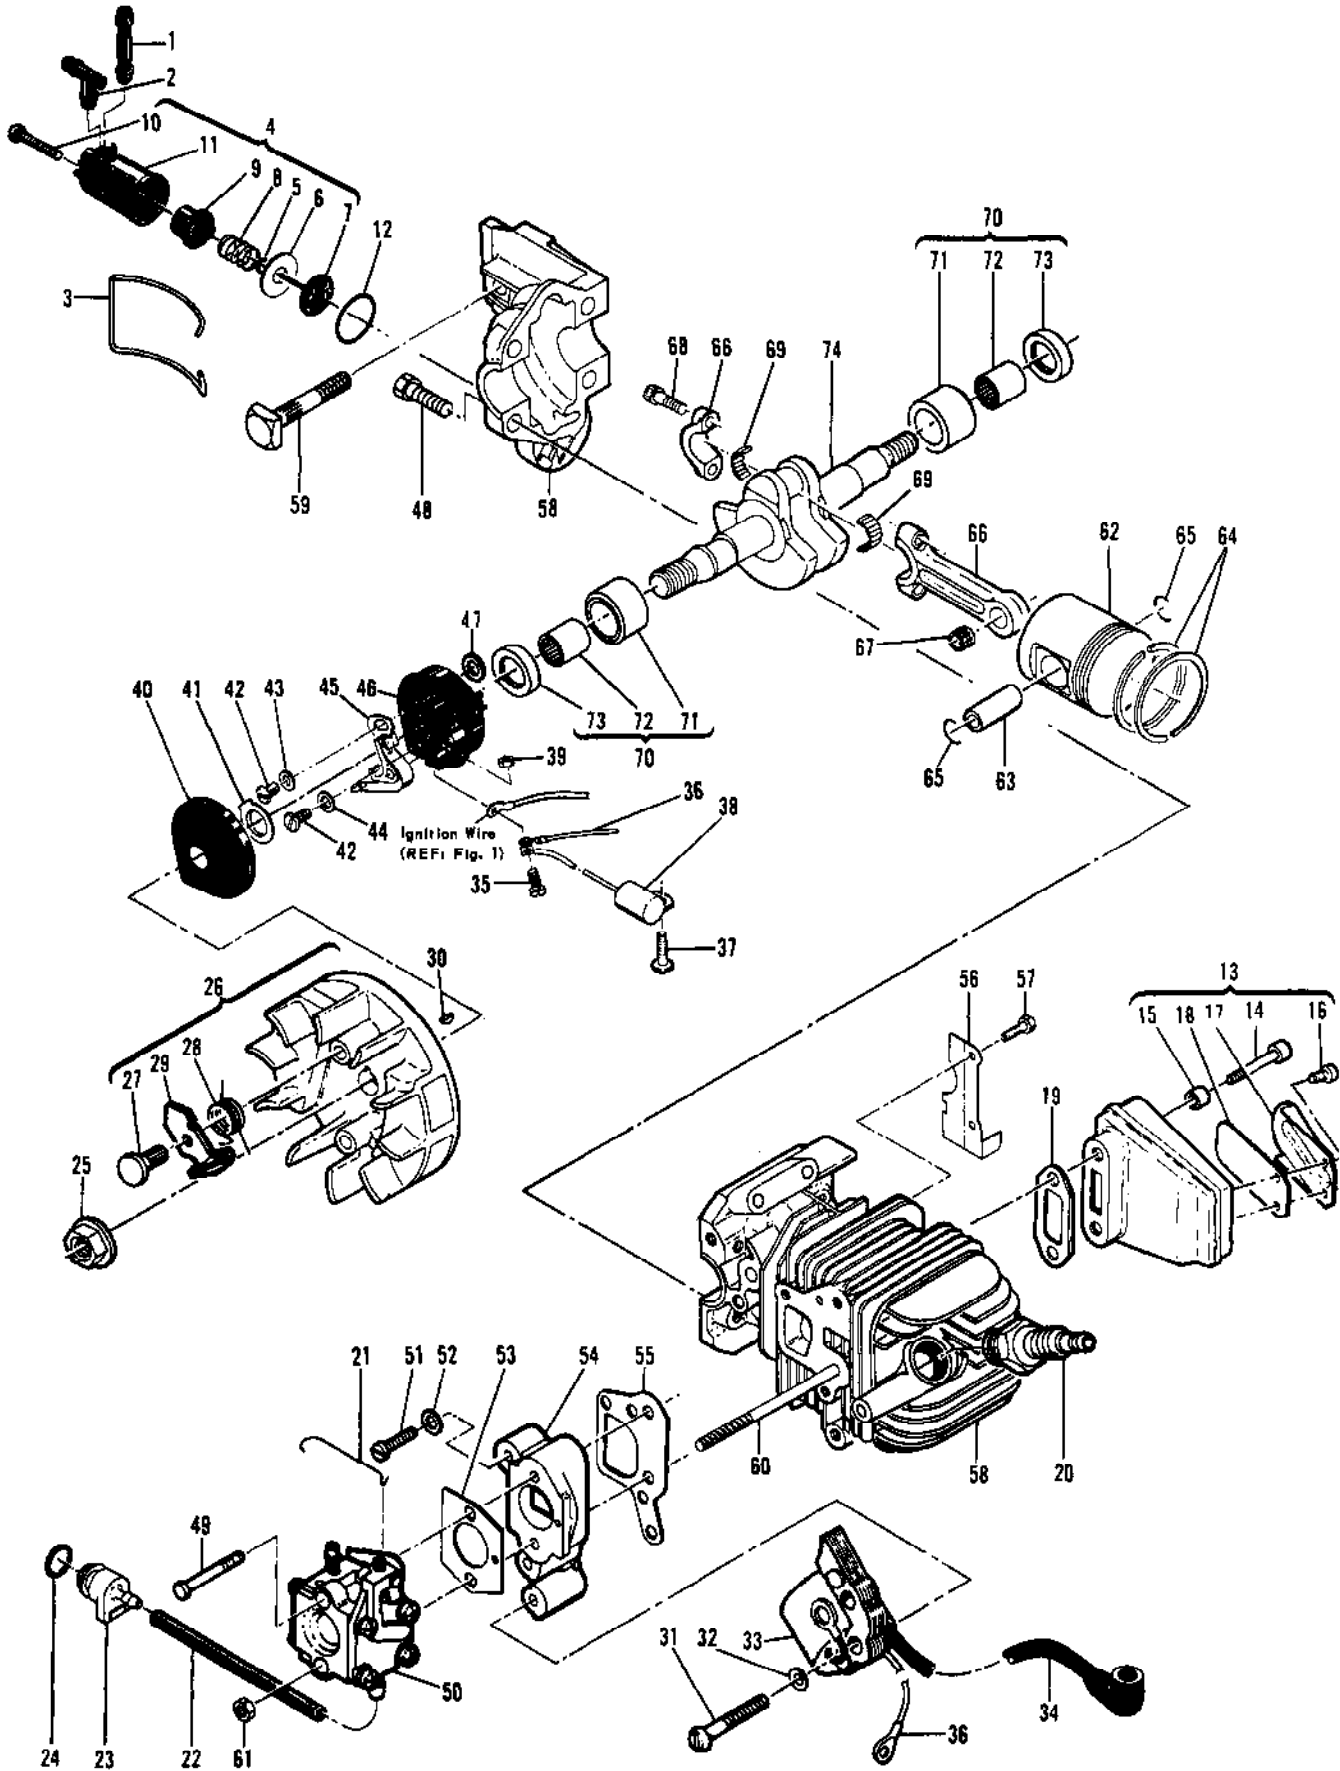

Ref #	Part Number	Qty	Description
1	83898	1	Connector - Outlet
2	84613	1	Connector - Pump
3	83896	1	Bail - Mounting
4	83886	1	Pump Asy - Pulse
5	105603	1	"O" Ring
6	85769	1	Ring - Pump Piston
7	92204	1	Piston Asy - Pump
8	83891	1	Spring - Pump
9	83890	1	Sleeve - Pump
10	110651	1	Screw - Adjustment
11	83887	1	Body Asy - Pump
12	110653	1	"O" Ring
13	84992	1	Kit - Reed muffler
14	110692	2	Screw - Skt hd 10-24 x 1-3/8
15	84950	2	Nut - Round
16	110563	2	Screw - Skt hd 8-32 x 1/4
17	92353	1	Stop - Reed
18	85258	1	Valve
19	68747	1	Gasket - Spark arrestor
20	63432	1	Spark Plug
21	89060	1	Rod - Throttle
22	89059	1	Hose - Fuel
23	90660	1	Adapter - Fuel hose
24	110908	1	"O" Ring
25	110970	1	Nut - Hx 5/16-24
25	110931	1	Nut - Hx 3/8-24
26	91961	1	Flywheel & Pawl Asy
27	68796	2	Pin - Pawl
28	92898	2	Spring - Pawl
29	91872	2	Pawl - Starter
26	69806	1	Flywheel & Pawl Asy
27	68796	2	Pin - Pawl
28	67814	2	Spring - Pawl
29	69103	2	Pawl - Starter
30	102164	1	Key - Woodruff
30	100106	1	Key - Woodruff
31	110586	2	Screw - Pan hd 8-32 x 1-3/4
32	100080	2	Washer - #8
33	84957		Coil & Lamination Asy
34	50120	1	Wire Asy - Spark Plug
35	110364	1	Screw - Pan hd 6-32 x 5/8
36	69344	1	Wire Asy - Coil
37	110041	1	Screw - Pan hd 8-32 x 1/2 s/t
38	85358	1	Condenser
39	100035	1	Nut - Hx 6-32
40	67841	1	Cover - Breaker box
41	69323	1	Seal - Breaker box
42	110969	2	Screw - Hx hd 8-32 x 1/2
43	69322	1	Washer - Special
44	105976	1	Washer - #8
45	88811	1	Breaker Asy
46	84505A	1	Kit - Breaker box
47	92037	1	Washer
48	110639	4	Screw - Hx hd 12-24 x 1
49	110614	1	Screw - Hx hd 10-24 x 2-3/8