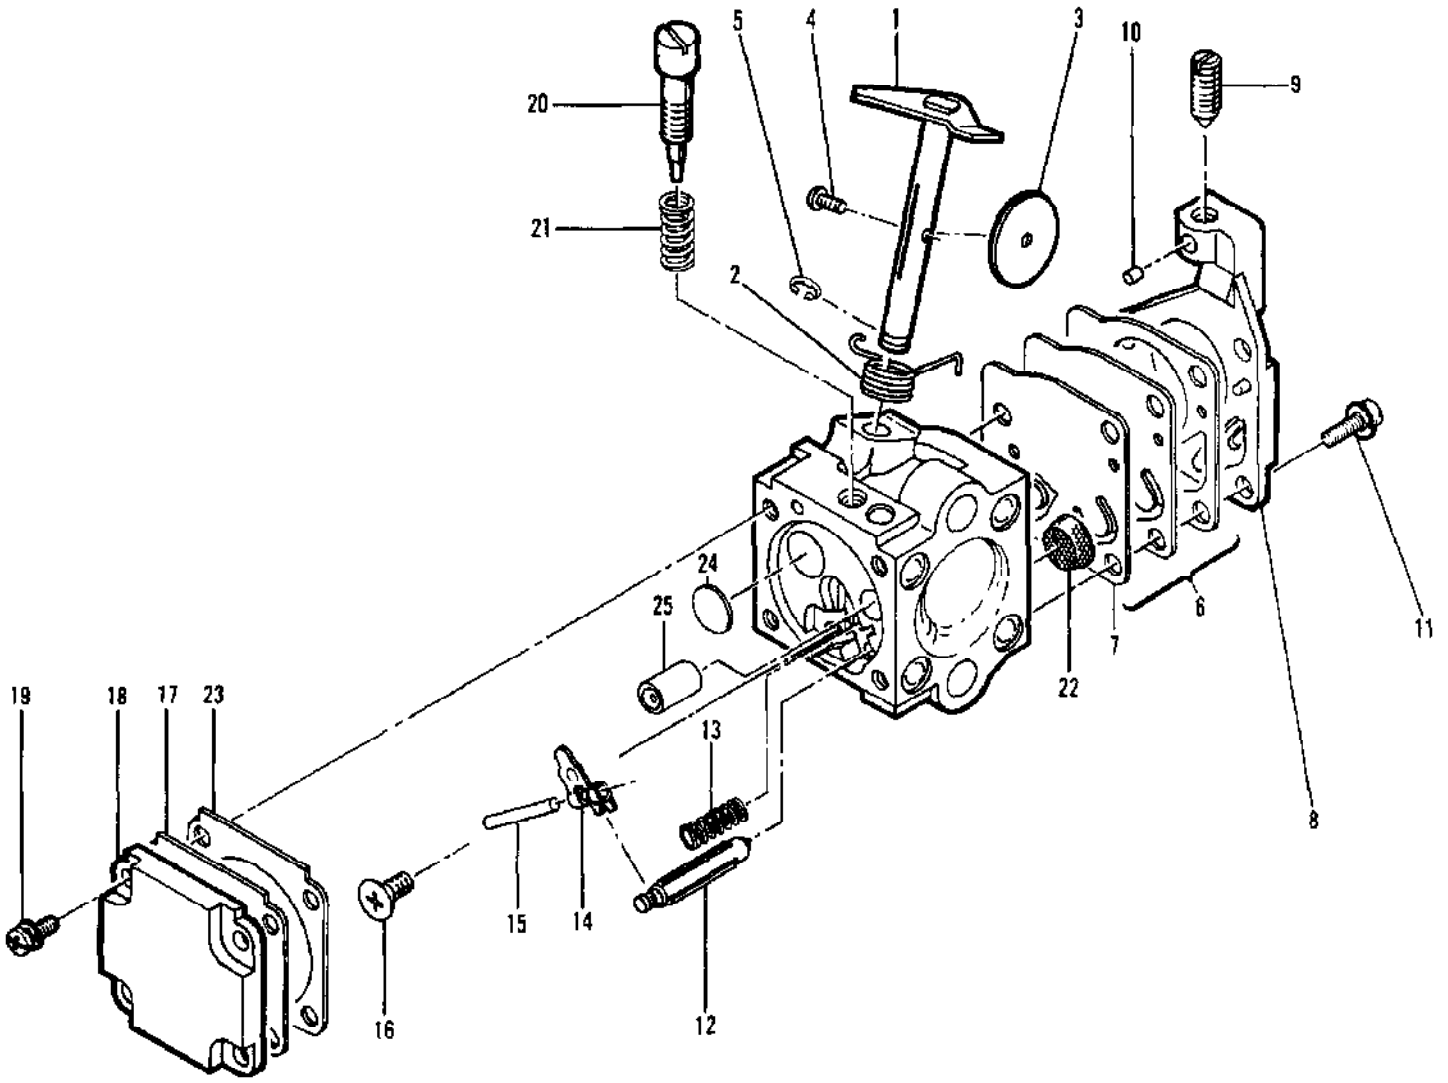

No  
Diagram  
Available  
  
Parts List  
Only

Ref #	Part Number	Qty	Description
	85933		Kit-Spark Arrestor
	85687		Wrench
	88756		Scrench
	83687		Guide - Timing
	90256		Kit- Tune up
	91735		Kit-Spike
	110928		Screw-Hx 10-24 x 1/2

Ref #	Part Number	Qty	Description
	91571	1	Carburetor Asy
1	91801		Shaft Asy - Throttle
2	91802	1	Spring - Throttle return
3	91803	1	Plate - Throttle
4	91804	1	Screw - Plate (m3)
5	91805	1	"E" Ring
6	91824	1	Kit - Diaphragm & Gaskets
7	92093	1	Diaphragm - Fuel pump
8	91806	1	Cover - Fuel pump
9	91807	1	Screw - Idle speed
10	91808	1	Insert - Friction
11	91809	4	Screw - Pump cover (m4)
12	91810	1	Needle - Inlet
13	91811	1	Spring - Lever
14	91812	1	Lever - Inlet needle
15	91813	1	Pin - Lever
16	91814	1	Screw - Lever pin (m3)
17	91815	1	Diaphragm Asy - Metering
18	91816	1	Cover - Diaphragm
19	91817	4	Screw - Diaphragm cover (m3)
20	91818	1	Needle - Idle mixture
21	91819	1	Spring - Needle
22	91820	1	Screen - Filter
23	91821	1	Gasket - Metering diaphragm
24	92097	1	Welch Plug
25	91822	1	Orifice - Main fuel
	92751		Orifice - Main fuel Alt

Ref #	Part Number	Qty	Description
	90570B		CHAIN BRAKE Asy
1	102762	1	Screw - Hx hd 10-24 x 1/2
2	101194	1	Washer - Lock #10
3	110712	1	Washer
4	90580	1	Band & Lever
5	90587A	1	Spring - Brake Actuator
6	90588	1	Guide - Spring
7	90967	1	Washer - Actuating Lever
8	90571C	1	Kit - Housing/Spring
9	103047	1	Pin
10	100001	1	Washer
11	110946	1	Screw Drive - 6 x 5/16
12	110955	1	Screw - Set 8-32 x 1/2
13	90658	1	Screw - Adjusting
14	110907	1	Ring - Retaining
15	84929	1	Nut - Bar adjusting
16	90576	1	Lever - Actuator
17	110913	1	Fastener - Springtip