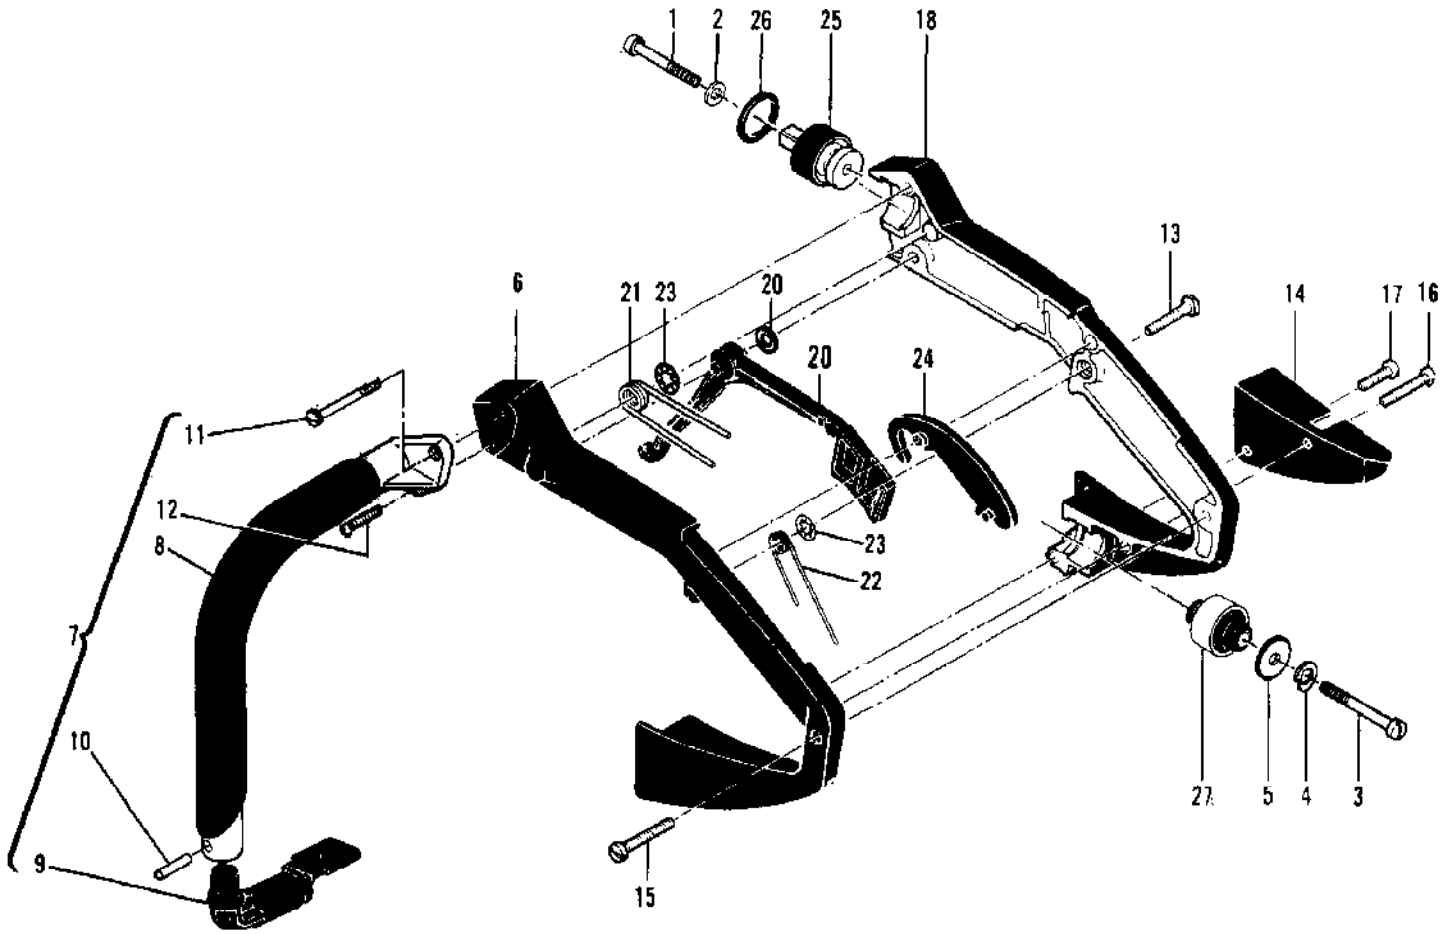

No  
Diagram  
Available  
  
Parts List  
Only

Ref #	Part Number	Qty	Description
	85933		Kit-Spark Arrestor
	85687		Wrench
	88756		Scrench
	83687		Guide - Timing
	90256		Kit- Tune up
	91735		Kit-Spike
	110928		Screw-Hx 10-24 x 1/2

No  
Diagram  
Available  
  
Parts List  
Only

Ref #	Part Number	Qty	Description
	91663	1	Bar - 14" Mini Pro Used on model 600082B
	90762N	1	Chain - SM 250G Used on model 600082B
	90772	1	Bar - 16" Mac 6 Used on model 600082K
	88053N	1	Chain - PM 250 Used on model 600082K
	91615	1	Bar - 16" Mini Pro Used on model 600082C
	88035N	1	Chain - SM 250G Used on model 600082C
	90771	1	Bar - 14" Mac 6 Used on model 600082P
	90762N	1	Chain - SM 250G Used on model 600082P
	91663	1	Bar - 14" Mini Pro Used on model 600082U
	90762N	1	Chain - SM 250G Used on model 600082U

Ref #	Part Number	Qty	Description
	90570B		CHAIN BRAKE Asy
1	102762	1	Screw - Hx hd 10-24 x 1/2
2	101194	1	Washer - Lock #10
3	110712	1	Washer
4	90580	1	Band & Lever
5	90587A	1	Spring - Brake Actuator
6	90588	1	Guide - Spring
7	90967	1	Washer - Actuating Lever
8	90571C	1	Kit - Housing/Spring
9	103047	1	Pin
10	100001	1	Washer
11	110946	1	Screw Drive - 6 x 5/16
12	110955	1	Screw - Set 8-32 x 1/2
13	90658	1	Screw - Adjusting
14	110907	1	Ring - Retaining
15	84929	1	Nut - Bar adjusting
16	90576	1	Lever - Actuator
17	110913	1	Fastener - Springtip