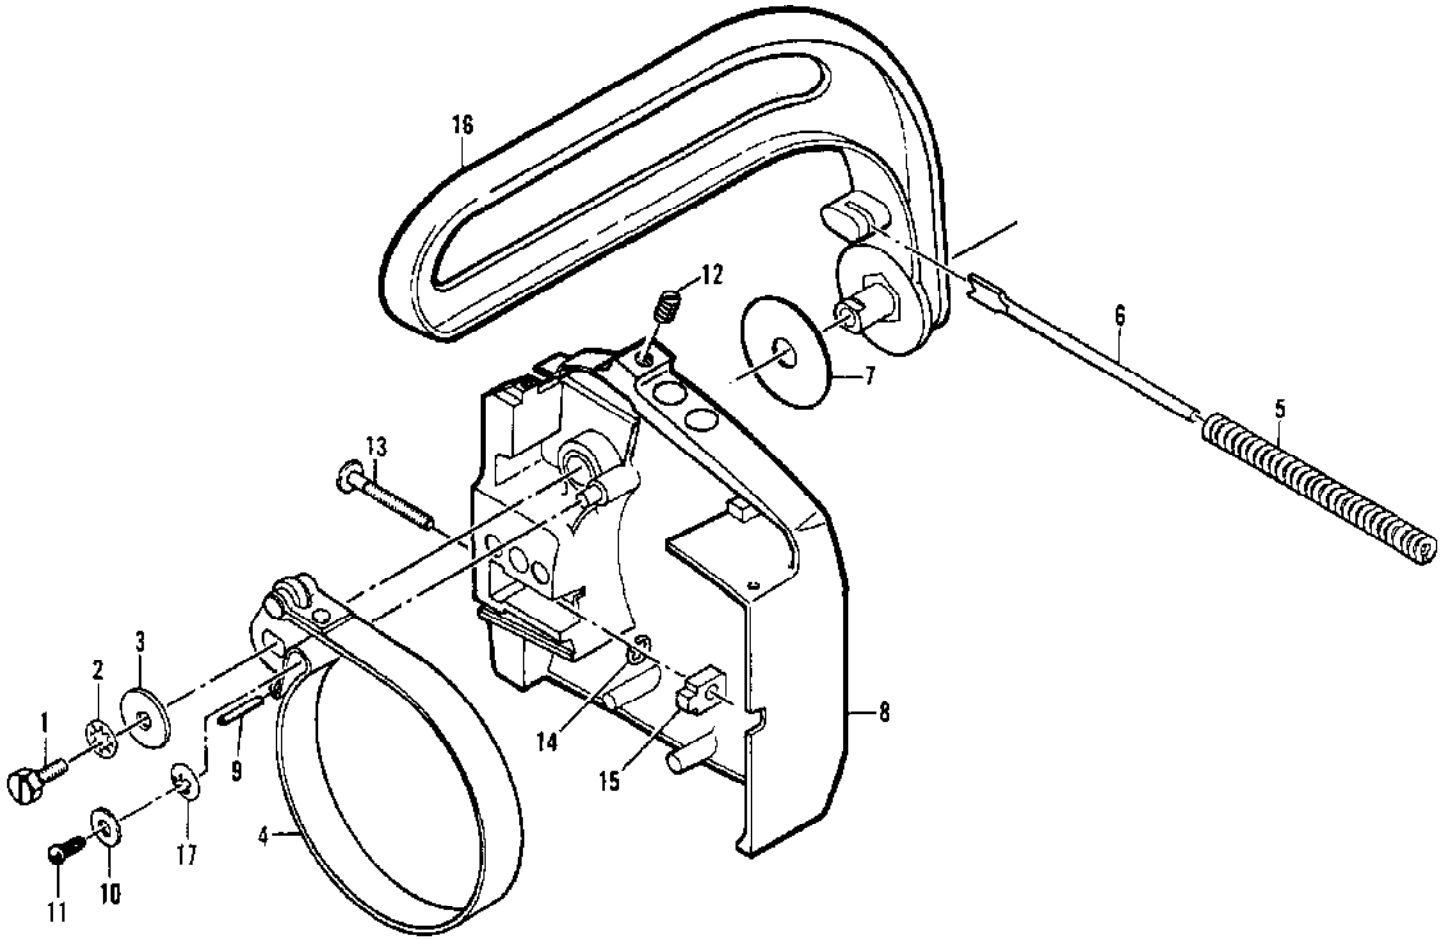

No  
Diagram  
Available  
  
Parts List  
Only

Ref #	Part Number	Qty	Description
	85933		Kit-Spark Arrestor
	85687		Wrench
	88756		Scrench
	83687		Guide - Timing
	90256		Kit- Tune up
	91735		Kit-Spike
	110928		Screw-Hx 10-24 x 1/2

No  
Diagram  
Available  
  
Parts List  
Only

Ref #	Part Number	Qty	Description
	91663	1	Bar - 14" Mini Pro Used on model 600082B
	90762N	1	Chain - SM 250G Used on model 600082B
	90772	1	Bar - 16" Mac 6 Used on model 600082K
	88053N	1	Chain - PM 250 Used on model 600082K
	91615	1	Bar - 16" Mini Pro Used on model 600082C
	88035N	1	Chain - SM 250G Used on model 600082C
	90771	1	Bar - 14" Mac 6 Used on model 600082P
	90762N	1	Chain - SM 250G Used on model 600082P
	91663	1	Bar - 14" Mini Pro Used on model 600082U
	90762N	1	Chain - SM 250G Used on model 600082U

Ref #	Part Number	Qty	Description
	90570B		CHAIN BRAKE Asy
1	102762	1	Screw - Hx hd 10-24 x 1/2
2	101194	1	Washer - Lock #10
3	110712	1	Washer
4	90580	1	Band & Lever
5	90587A	1	Spring - Brake Actuator
6	90588	1	Guide - Spring
7	90967	1	Washer - Actuating Lever
8	90571C	1	Kit - Housing/Spring
9	103047	1	Pin
10	100001	1	Washer
11	110946	1	Screw Drive - 6 x 5/16
12	110955	1	Screw - Set 8-32 x 1/2
13	90658	1	Screw - Adjusting
14	110907	1	Ring - Retaining
15	84929	1	Nut - Bar adjusting
16	90576	1	Lever - Actuator
17	110913	1	Fastener - Springtip