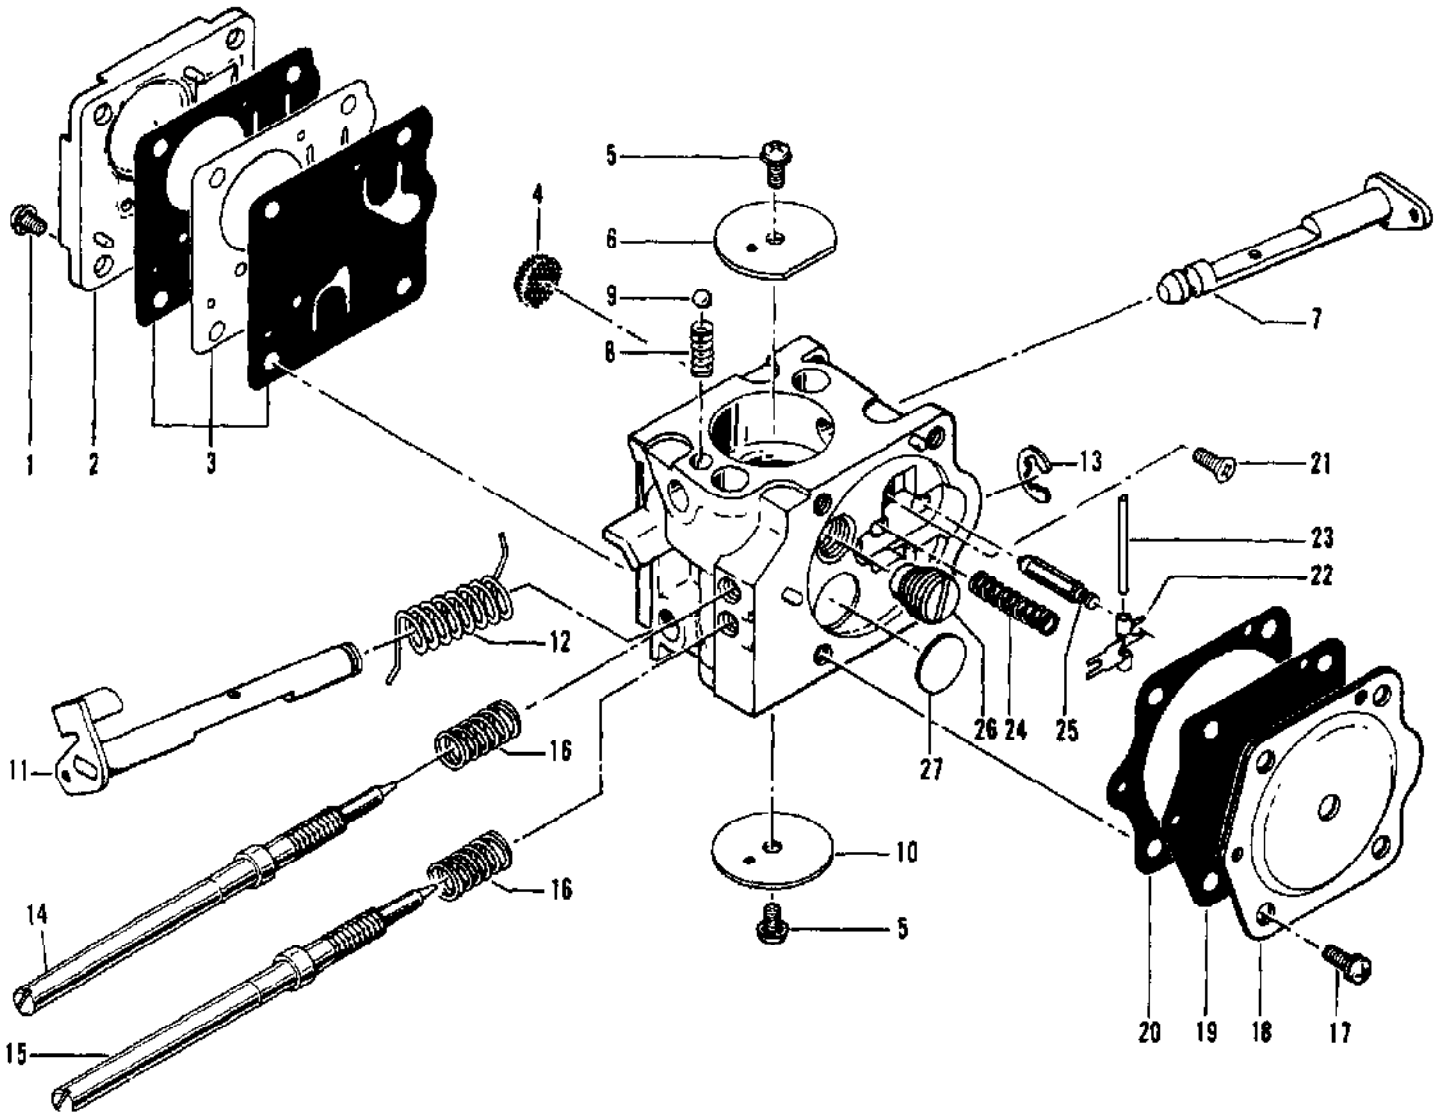

Ref #	Part Number	Qty	Description
	214763	1	Carburetor Assembly (Zama)
1		4	Screw - Pump Cover Not available separately.
2		1	Cover - Fuel Pump Not available separately.
3		1	Kit - Pump Diaphragm Not available separately.
4		1	Screen - Filter Not available separately.
5		2	Screw - Plate Not available separately.
6		1	Valve - Choke Not available separately.
7		1	Shaft Assembly - Choke Not available separately.
8		1	Spring - Choke Shaft Not available separately.
9		1	Ball - Choke Friction Not available separately.
10		1	Valve - Throttle Not available separately.
11		1	Shaft Assembly - Throttle Not available separately.
12		1	Spring - Throttle Return Not available separately.
13		1	"E" Ring Not available separately.
14		1	Needle - High Speed Not available separately.
15		1	Needle - Idle Not available separately.
16		2	Spring - Needle Not available separately.
17		4	Screw - Diaphragm Cover Not available separately.
18		1	Cover - Diaphragm Not available separately.
19		1	Diaphragm Assembly - Main Not available separately.
20		1	Gasket - Main Not available separately.
21		1	Screw - Lever Pin Not available separately.
22		1	Lever - Inlet Not available separately.
23		1	Pin - Lever Not available separately.
24		1	Spring - Lever Not available separately.
25		1	Valve - Needle Not available separately.
26		1	Valve Assembly - Main Jet Not available separately.
27		1	Plug - Welsh Not available separately.
	217082		Repair Kit
	216724		Gasket/Diaphragm Kit
	217088		Needle Kit