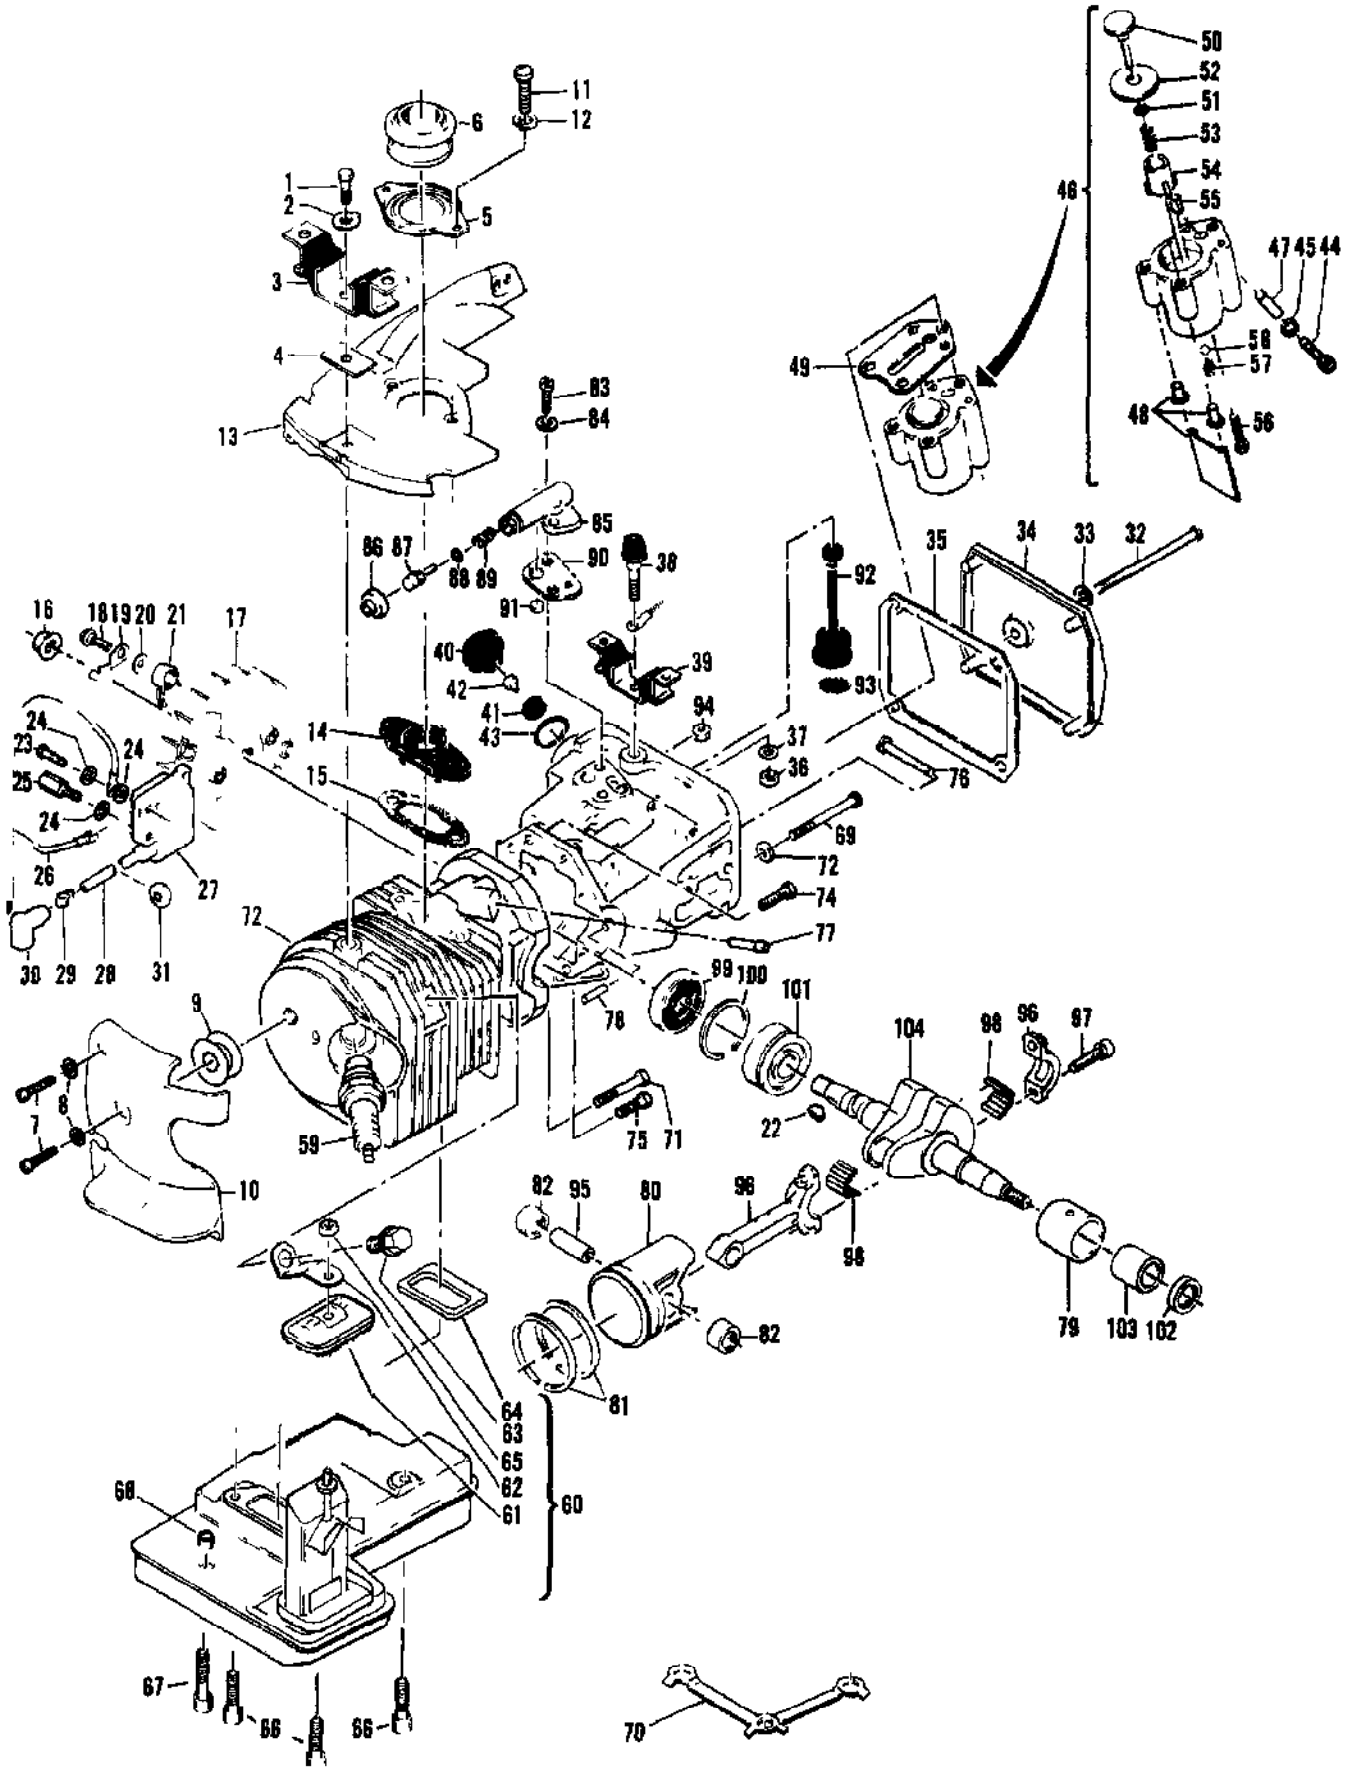

Ref #	Part Number	Qty	Description
1	83811	1	Screw - Special
2	69924	1	Plate - Lock
3	93925	1	Mount - Rear
4	84619	1	Insulator
5	213381	1	Clamp Assembly - Boot
6	215247	1	Boot - Port
7	102500	2	Screw - PN HD 10-24 x 1/2
8	100002	2	Washer - #10
9	93460	1	Washer - Insulator
10	95479	1	Shroud - Rear
11	104396	2	Screw - PN HD 10-24 x 3/4
12	101194	2	Lockwasher - #10
13	95477	1	Shroud - Upper
14	87844	1	Insulator - Inlet
15	88740	1	Gasket - Insulator
16	110703	1	Nut - HX 3/8-24
17	95481	1	Flywheel Assembly
18	93464	2	Screw - Pawl
19	93198	2	Pawl - Starter
20	93469	2	Washer - Pawl
21	214102	2	Spring - Pawl
22	100106	1	Key - Woodruff
23	110127	1	Screw - HX HD 10-24 x 7/8 (SEMS)
24	100002	3	Washer - #10
25	95603	1	Stud - Special
26	85798	1	Wire Assembly - Ground
27	95553	1	Electronic Ignition Asy.
28	95269	1	Wire Assembly - Spark Plug
29	102556	1	Connector - Spark
30	95266	1	Boot
31	110995	1	Grommet
32	110291	1	Screw - PN HD 10-24 x 2-5/8
33	110921	1	Washer - Sealing
34	86304	1	Cover - Oil Tank
35	86306	1	Gasket - Cover
36	101143	1	Nut - HX 1/4-20
37	102523	1	Washer - 1/4
38	69832	1	Bumper - Front
39	93926	1	Mount - Front
40	95484	1	Cap Assembly - Oil Tank
41		1	Retainer - Valve Not available separately.
42		1	Valve - Check Not available separately.
43	101148	1	"O" Ring
44	110890	1	Screw - Fil. 10-24 x .88
45	100003	1	Washer - #10
46	215339	1	Pump Assembly - Pulse
47	91774	1	Sleeve
48	215246	1	Kit - Oil Pump Clip
49	92818	1	Seal - Pulse Pump
50	214278	1	Piston Assembly - Pump
51	105603	1	"O" Ring
52	86182	1	Ring - Piston
53	60259	1	Spring - Piston
54	62227	1	Sleeve - Adjustment
55	91259	1	Pad - Oil Pump