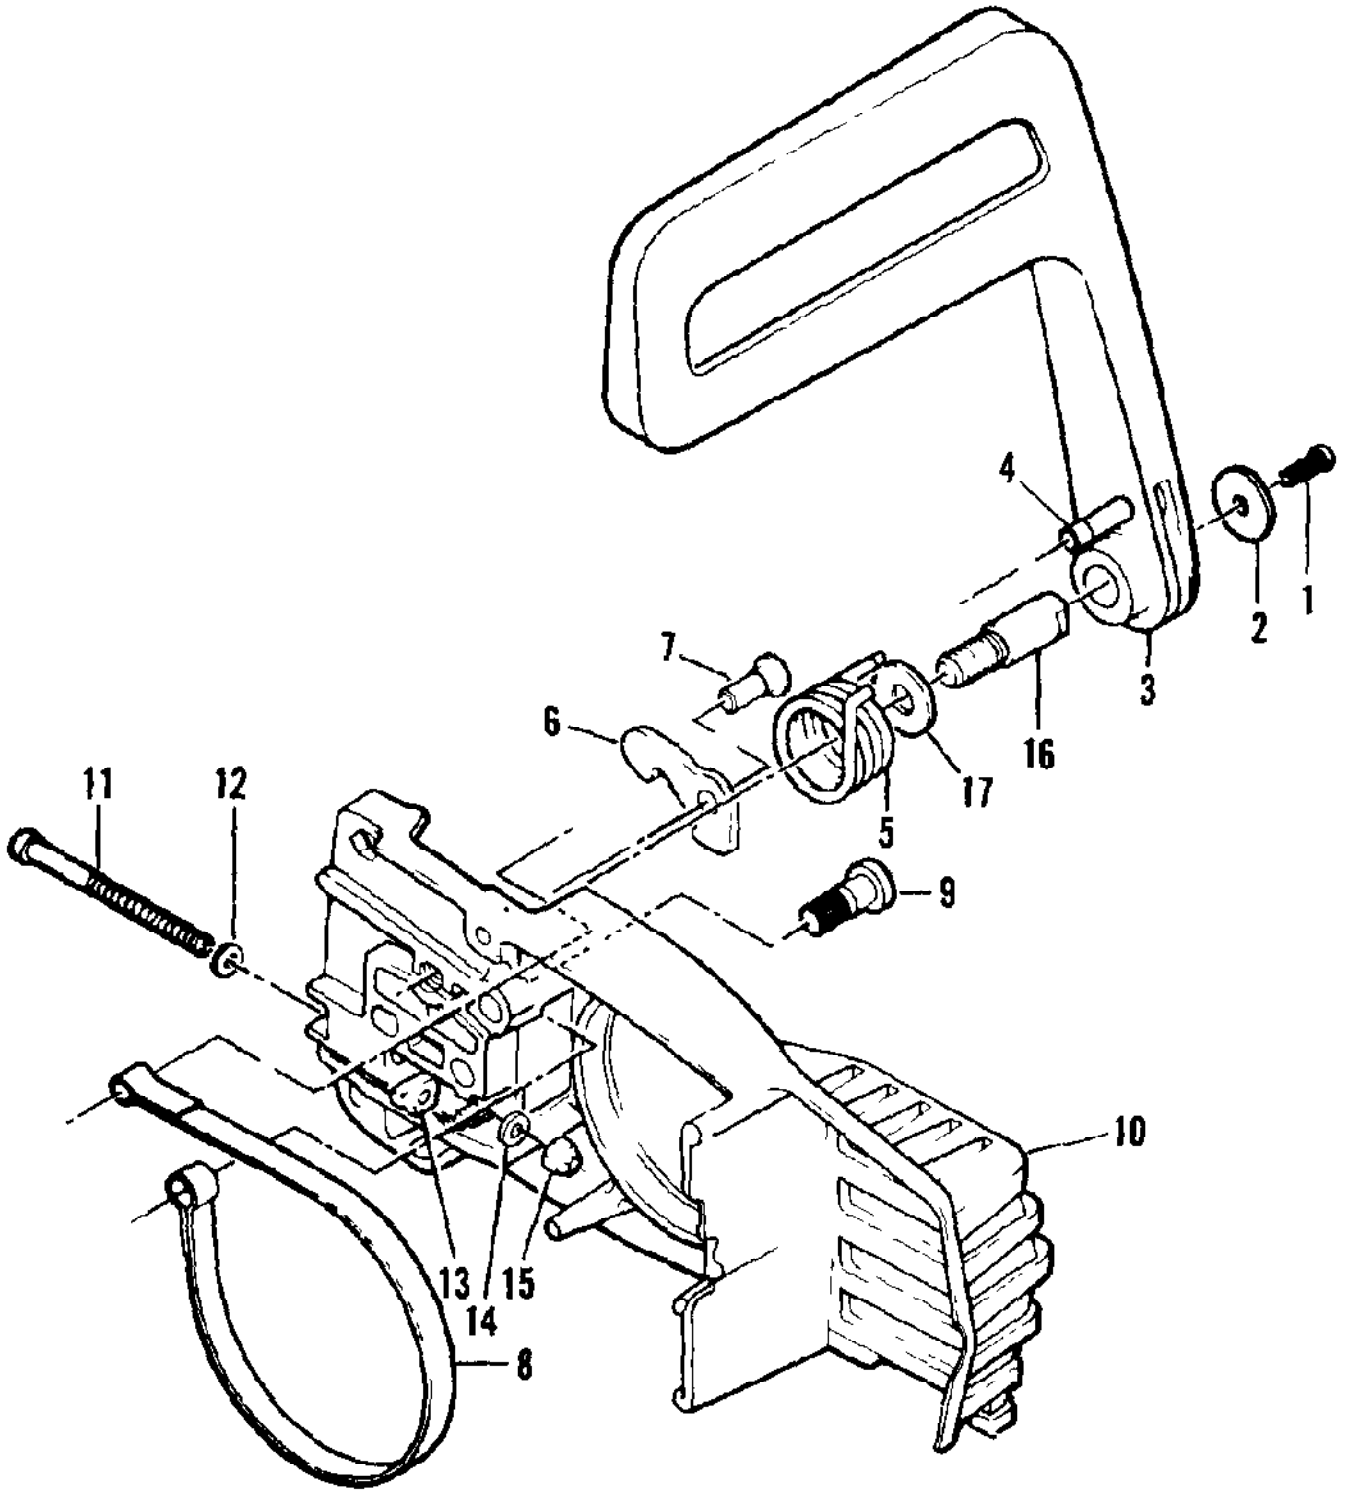

Ref #	Part Number	Qty	Description
	216163		CHAIN BRAKE Assembly
1	102500	1	Screw - PN HD 10-24 x 1/2
2	91273	1	Washer - Special
3	215911	1	Lever Assembly
4	214366	1	Pin Assembly - Roller
5	93085	1	Spring - Brake
6	93083	1	Latch
7	93669	1	Pivot - Latch
8	93081	1	Band - Brake
9	93082	1	Pin - Band Anchor
10	215715	1	Housing Assembly - Brake
11	110527	1	Screw - Phillips Head 10-24 x 2-3/4
12	110264	1	Washer - Special #10
13	61705	1	Nut - Bar Adjusting
14	100002	1	Washer - Plain #10
15	102067	1	Nut - HX 10-24
16	91246	1	Pin - Lever Pivot
17	91245	1	Washer - Thrust