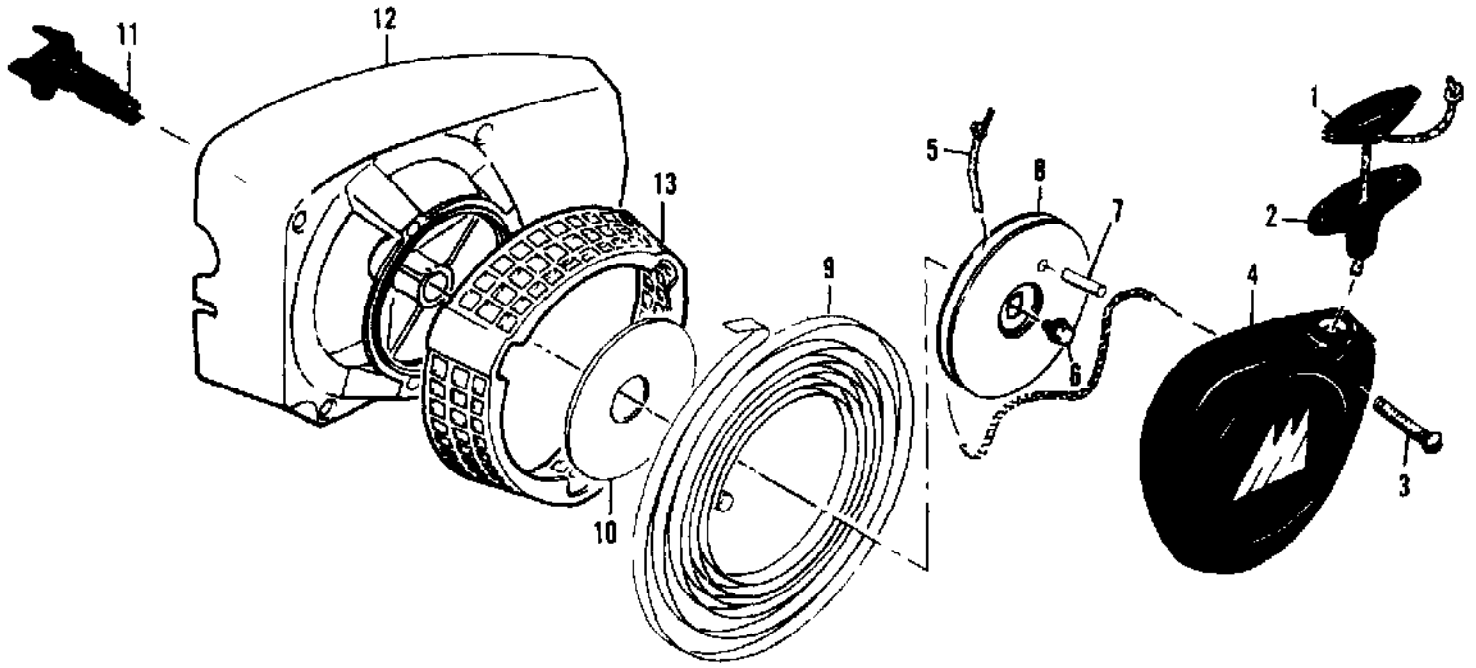

Ref #	Part Number	Qty	Description
	216163		CHAIN BRAKE Assembly
1	102500	1	Screw - PN HD 10-24 x 1/2
2	91273	1	Washer - Special
3	215911	1	Lever Assembly
4	214366	1	Pin Assembly - Roller
5	93085	1	Spring - Brake
6	93083	1	Latch
7	93669	1	Pivot - Latch
8	93081	1	Band - Brake
9	93082	1	Pin - Band Anchor
10	215715	1	Housing Assembly - Brake
11	110527	1	Screw - Phillips Head 10-24 x 2-3/4
12	110264	1	Washer - Special #10
13	61705	1	Nut - Bar Adjusting
14	100002	1	Washer - Plain #10
15	102067	1	Nut - HX 10-24
16	91246	1	Pin - Lever Pivot
17	91245	1	Washer - Thrust