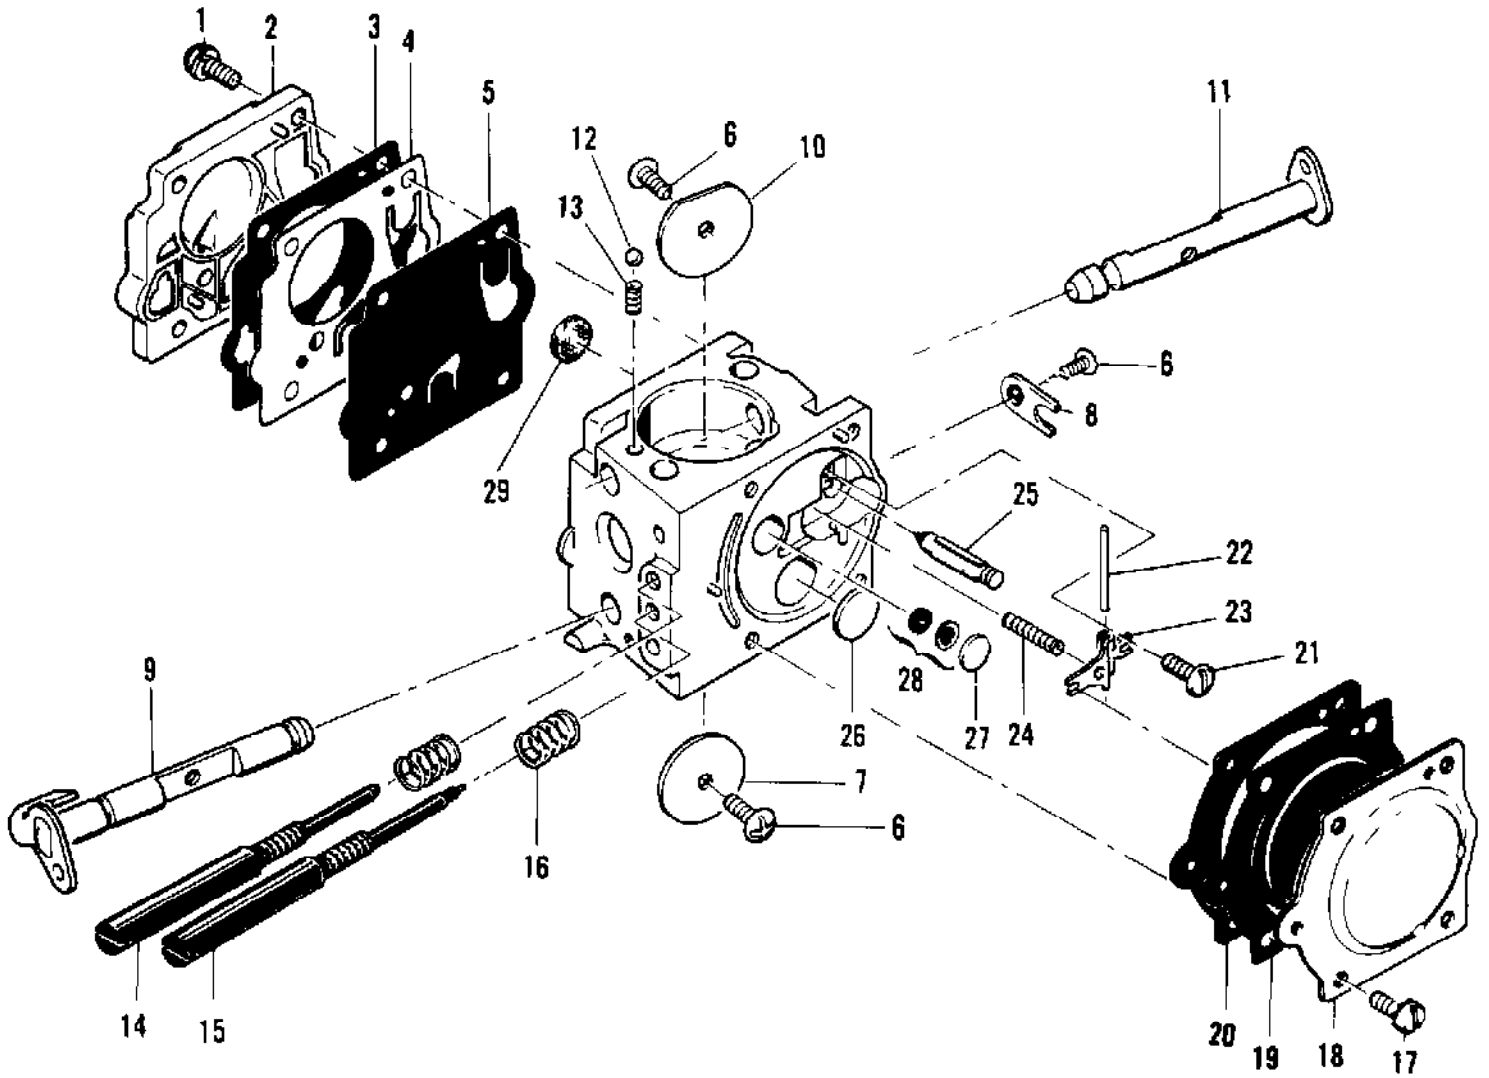

No
Diagram
Available

Parts List
Only

Ref #	Part Number	Qty	Description
	85726		Manual - Owner's
	62827		Wrench - Screwdriver
	63746		Scrench
	86330		Kit - Spike
	86334		Kit - Frame & Grip
	84922		Kit - Baffle
	83970		Kit - Preheater
	86419		Guide - Timing
	63097		Spark Plug - AC CS 45 T
	65778		Spark Plug - AC CS 41 T
	65370		Kit - Sprocket 7T .354
	65408		Spark Plug - CJ8
	83235		Wrench
	64935		Bar Plate
	64330		Set - Bar plate
	69191		Kit - Pressure adaptor
	84453		Kit - Piston tool
	69031		Piston Assy (0.020 in. oversize)
	63291		Ring Set (0.020 in. oversize)
	103085		Bearing - Needle (2)
	69032		Piston Assy (0.030 in. oversize)
	63292		Ring Set (0.030 in. oversize)
	103085		Bearing - Needle (2)

Ref #	Part Number	Qty	Description
	84015	1	Carburetor Assy
1	67501	4	Screw - Pump cover
2	83760	1	Cover - Pump
3	67495	1	Gasket - Cover
4	67498	1	Diaphragm - Check valve
5	83114	1	Diaphragm - Fuel pump
6	47690	3	Screw - Plate
7	83762	1	Plate - Throttle
8	67489	1	Clip - Shaft
9	67486	1	Shaft Assy - Throttle
10	67490	1	Plate - Choke
11	67488	1	Shaft Assy - Choke
12	100302	1	Ball - Choke friction
13	67504	1	Spring - Choke
14	67506	1	Needle - High speed
15	67505	1	Needle - Idle
16	67502	2	Spring - Needle
17	70798	4	Screw - Diaphragm cover
18	83761	1	Cover - Diaphragm
19	67499	1	Diaphragm - Metering
20	67496	1	Gasket - Diaphragm
21	67500	1	Screw - Lever pin
22	67508	1	Pin - Lever
23	67509	1	Lever - Metering
24	67503	1	Spring - Lever
25	67491	1	Valve - Needle
27	71690	1	Plug - 3/8
28	69506	1	Plug - 5/16
29	83758	1	Kit - Valve & Seat Assy
30	67507	1	Screen - Fuel
	67482		Gasket Set
	67481		Repair Kit