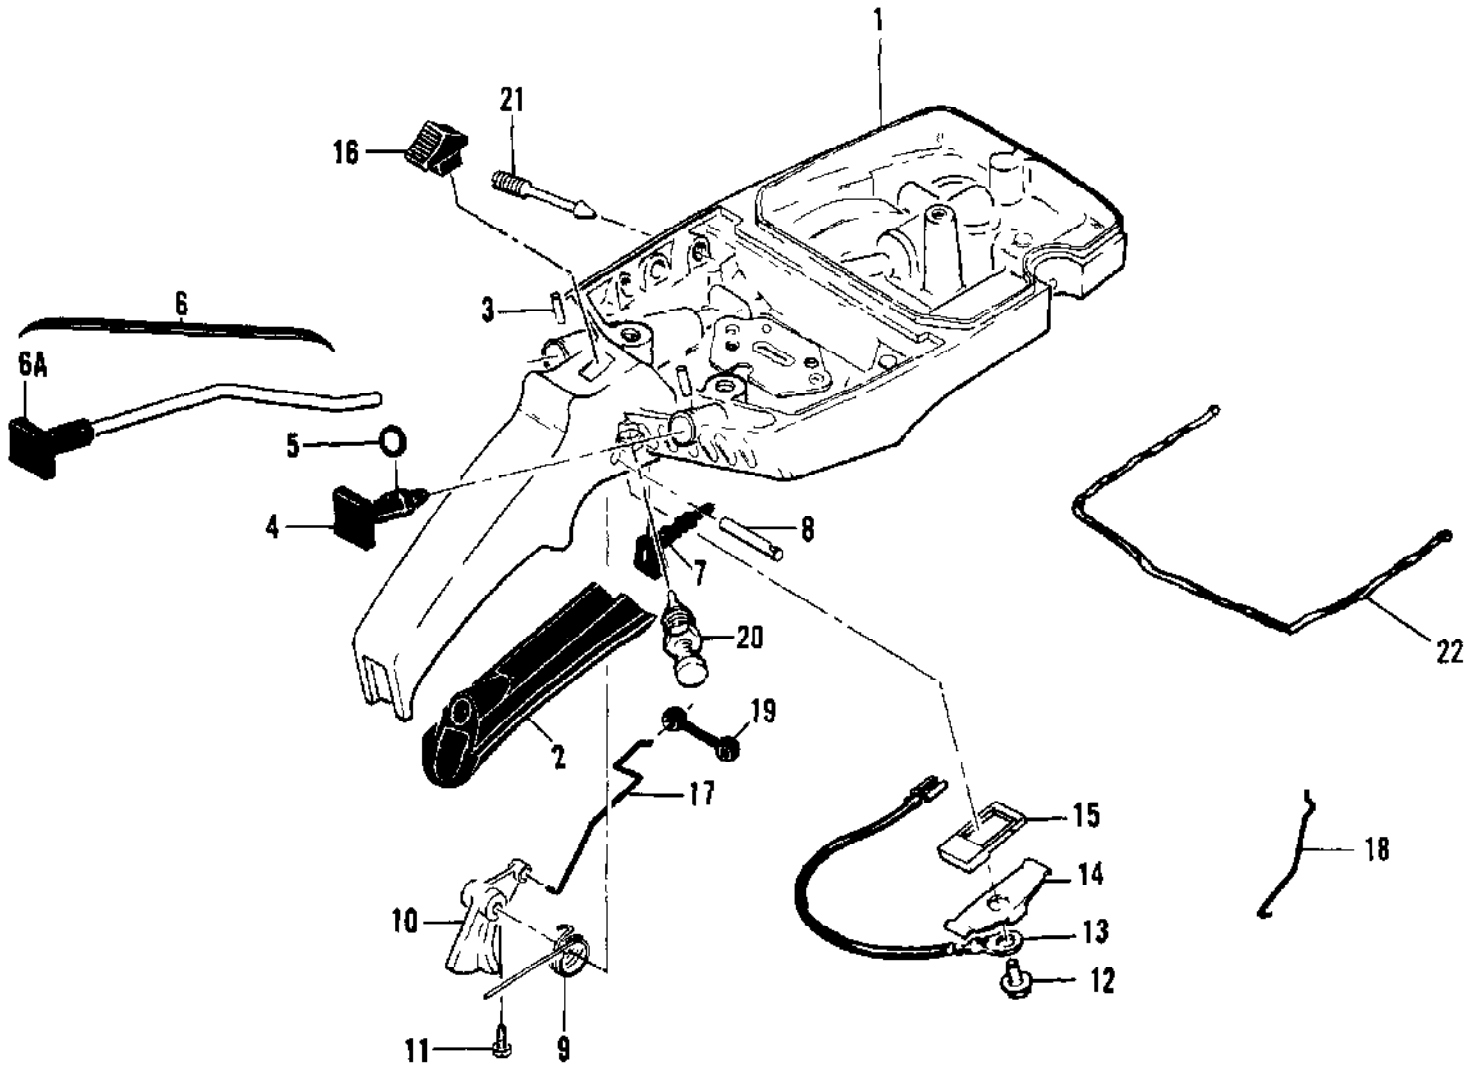

Ref #	Part Number	Qty	Description
1	84183	1	Fuel Tank
2	64872	1	Grip - Handle
	89320	1	Grip - Handle
3	105673	2	Pin - Roll 3/32 x 9/16
4	69041	1	Button - Choke
5	105614	1	"O" Ring
6	64871	1	Button & Rod Assy
6A	63044	1	Button - Oiler
7	68522	1	Seal - Throttle rod
8	110378	1	Pin - Roll 3/16 x 15/16
9	87178	1	Spring - Throttle return
10	88796	1	Trigger
11	110668	1	Screw - Fil hd 8-36 x 5/8
12	103672	1	Screw - Fil hd 8-32 x 1/2 (SEMS)
13	62973A	1	Wire Assy - Stop-switch
14	62451	1	Contact - Switch
15	62950A	1	Base - Switch
16	68846	1	Button - Switch
17	85107	1	Rod - Throttle
18	69042	1	Rod - Choke
19	69043	1	Snubber - Rod
20	85451	1	Latch Assy - Throttle
21	67271	1	Screw - Idle adjustment (S/Ns prefixed 11-)
	86273	1	Screw - Idle adjustment (S/Ns prefixed 12-)
	87932	1	Screw - Idle adjustment (S/Ns prefixed 13-, 14-)
22	69564	AR	Seal - Airbox