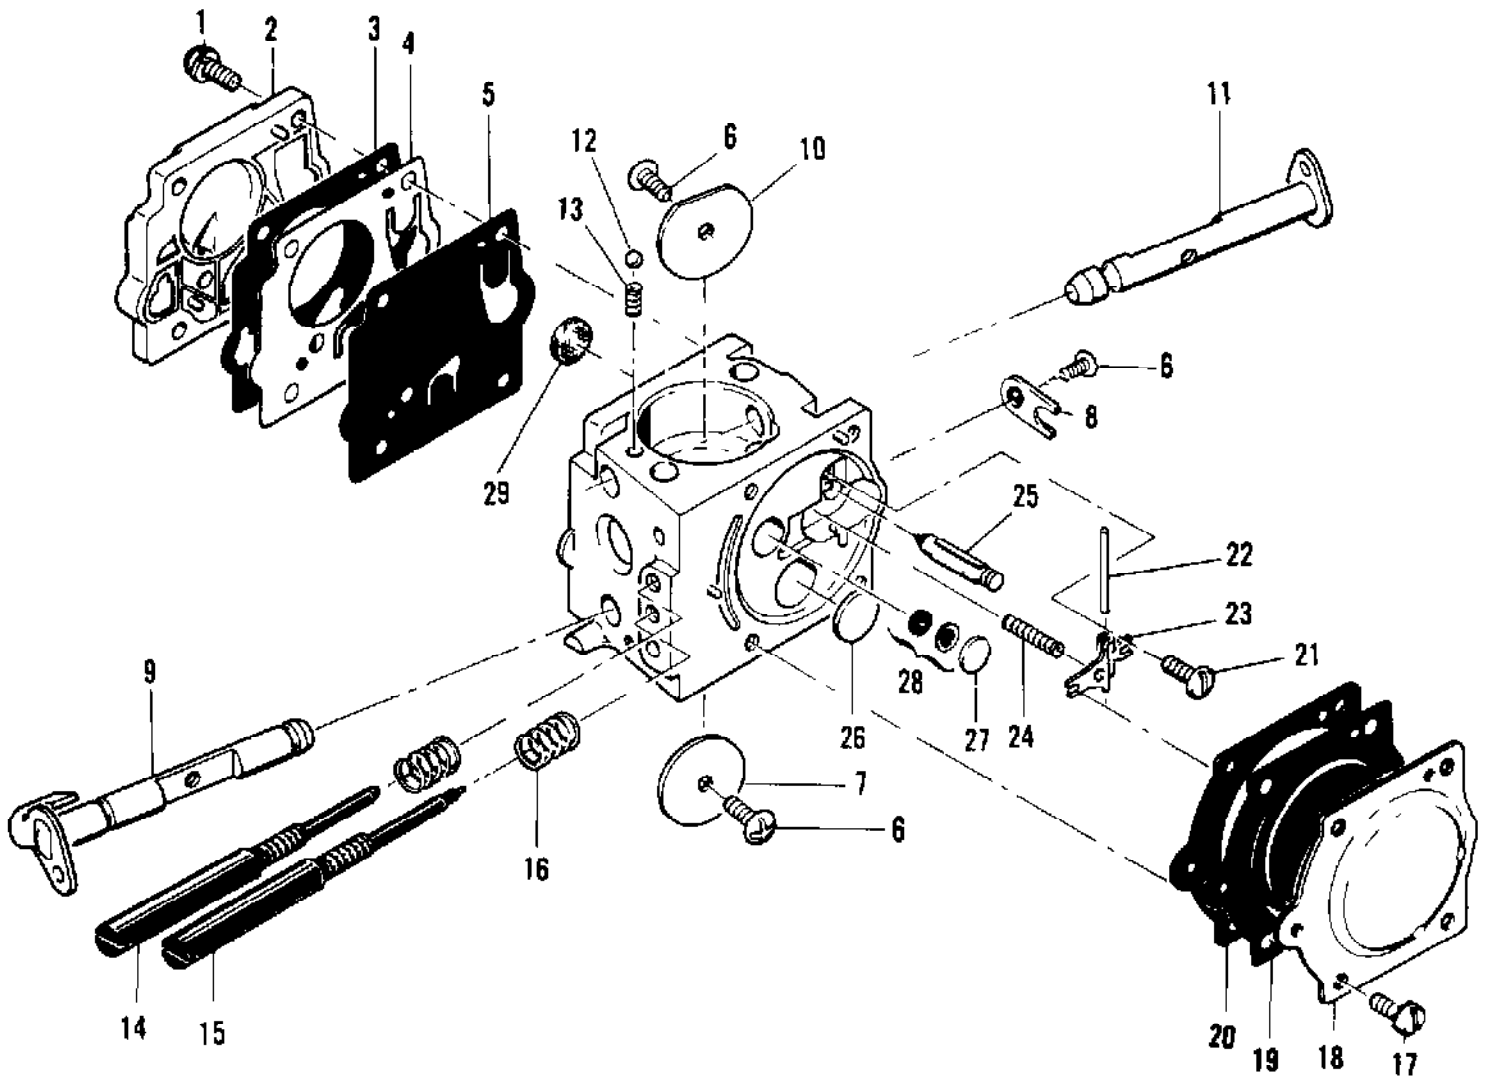

No
Diagram
Available

Parts List
Only

Ref #	Part Number	Qty	Description
	85726		Manual - Owner's
	62827		Wrench - Screwdriver
	63746		Scrench
	86330		Kit - Spike
	86334		Kit - Frame & Grip
	84922		Kit - Baffle
	83970		Kit - Preheater
	86419		Guide - Timing
	63097		Spark Plug - AC CS 45 T
	65778		Spark Plug - AC CS 41 T
	65370		Kit - Sprocket 7T .354
	65408		Spark Plug - CJ8
	83235		Wrench
	64935		Bar Plate
	64330		Set - Bar plate
	69191		Kit - Pressure adaptor
	84453		Kit - Piston tool
	69031		Piston Assy (0.020 in. oversize)
	63291		Ring Set (0.020 in. oversize)
	103085		Bearing - Needle (2)
	69032		Piston Assy (0.030 in. oversize)
	63292		Ring Set (0.030 in. oversize)
	103085		Bearing - Needle (2)

Ref #	Part Number	Qty	Description
	84015	1	Carburetor Assy
1	67501	4	Screw - Pump cover
2	83760	1	Cover - Pump
3	67495	1	Gasket - Cover
4	67498	1	Diaphragm - Check valve
5	83114	1	Diaphragm - Fuel pump
6	47690	3	Screw - Plate
7	83762	1	Plate - Throttle
8	67489	1	Clip - Shaft
9	67486	1	Shaft Assy - Throttle
10	67490	1	Plate - Choke
11	67488	1	Shaft Assy - Choke
12	100302	1	Ball - Choke friction
13	67504	1	Spring - Choke
14	67506	1	Needle - High speed
15	67505	1	Needle - Idle
16	67502	2	Spring - Needle
17	70798	4	Screw - Diaphragm cover
18	83761	1	Cover - Diaphragm
19	67499	1	Diaphragm - Metering
20	67496	1	Gasket - Diaphragm
21	67500	1	Screw - Lever pin
22	67508	1	Pin - Lever
23	67509	1	Lever - Metering
24	67503	1	Spring - Lever
25	67491	1	Valve - Needle
27	71690	1	Plug - 3/8
28	69506	1	Plug - 5/16
29	83758	1	Kit - Valve & Seat Assy
30	67507	1	Screen - Fuel
	67482		Gasket Set
	67481		Repair Kit