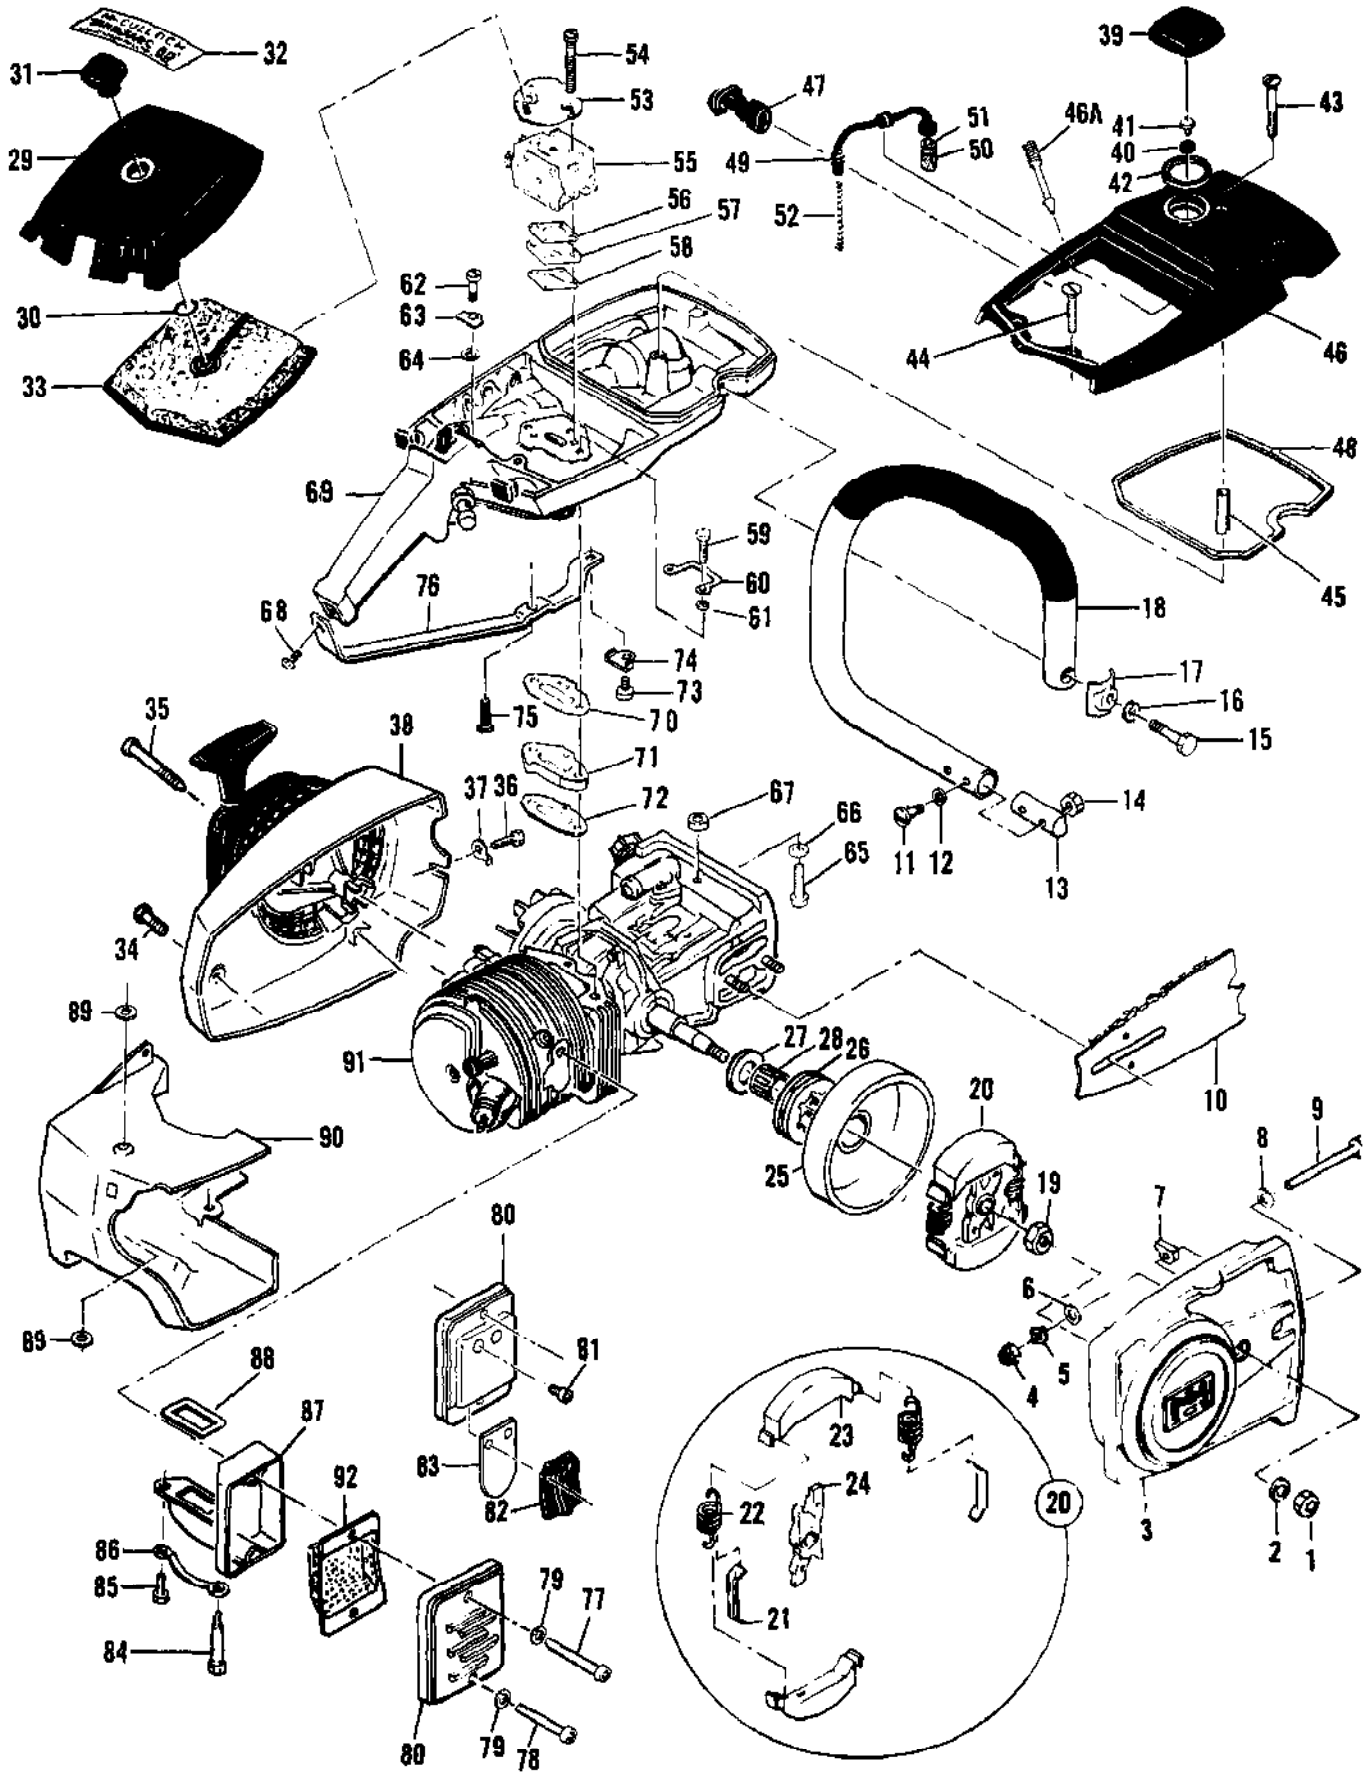

Ref #	Part Number	Qty	Description
1	110454	2	Nut - Hex 5/16-24
2	100440	2	Washer - 5/16
3	84530	1	Clutch Guard Assy
4	102067	1	Nut - Hex 10-24
5	110387	1	Washer - Wavey
6	100002	1	Washer - #10
7	61705	1	Nut - Bar adjustment
8	110264	1	Washer - #10
9	102144	1	Screw - Bar adjustment
10			Bar & Chain Assy See "Bar & Chain Assembly" illustration and parts list.
11	102761	2	Screw - Hex hd 10-24 x 7/8
12	100352	2	Washer - #10
13	61678	1	Plug - Nut retainer
14	101326	2	Nut - Hex 10-24
15	102130	1	Screw - Hex hd 1/4-20 x 1-1/2
16	100153	1	Lockwasher - 1/4
17	63484	1	Clamp - Frame
18	87686	1	Frame & Grip Assy
19	86113	1	Nut - Hex 3/8-24 (L. H.)
20	87675	1	Clutch Assy
21	64583	2	Retainer - Spring
22	83223	2	Spring - Clutch
23	67233	2	Shoe - Clutch
24	87676	1	Rotor Assy
	86946	1	Kit - Sprocket & Drum
	86942	1	Kit - Sprocket Cr, Drum
25	86948	1	Drum - Clutch
	86947	1	Drum - Clutch
26	86951	1	Sprocket - 7T .375
	86344	1	Sprocket - 7T .375
27	86958	1	Washer
28	110330	1	Bearing - Sprocket
29	68530	1	Cover Assy - Air cleaner
30	110565	1	Ring - Retainer
31	68529	1	Knob - Cover
32	87718	1	Nameplate
33	69922	1	Filter - Air
34	110741	1	Screw - Pan hd 10-24 x 1/2
35	62978	3	Screw - Special
36	102762	1	Screw - Hex hd 10-24 x 1/2
37	69890	1	Lockplate
38			Fan Housing & Starter See "Fan Housing & Starter Assembly" illustration and parts list.
39	86451	1	Cap Assy - Fuel
40	86453	1	Plug
41	53766A	1	Valve
42	69767	1	Gasket
43	110402	1	Screw - Oval hd 12-24 x 2-3/8
44	103579	2	Screw - Fl hd 10-24 x 1
45	87840	1	Spacer
46	88650	1	Cover - Fuel tank
	89323	1	Cover - Fuel tank
46A	87932	1	Screw - Idle adjustment