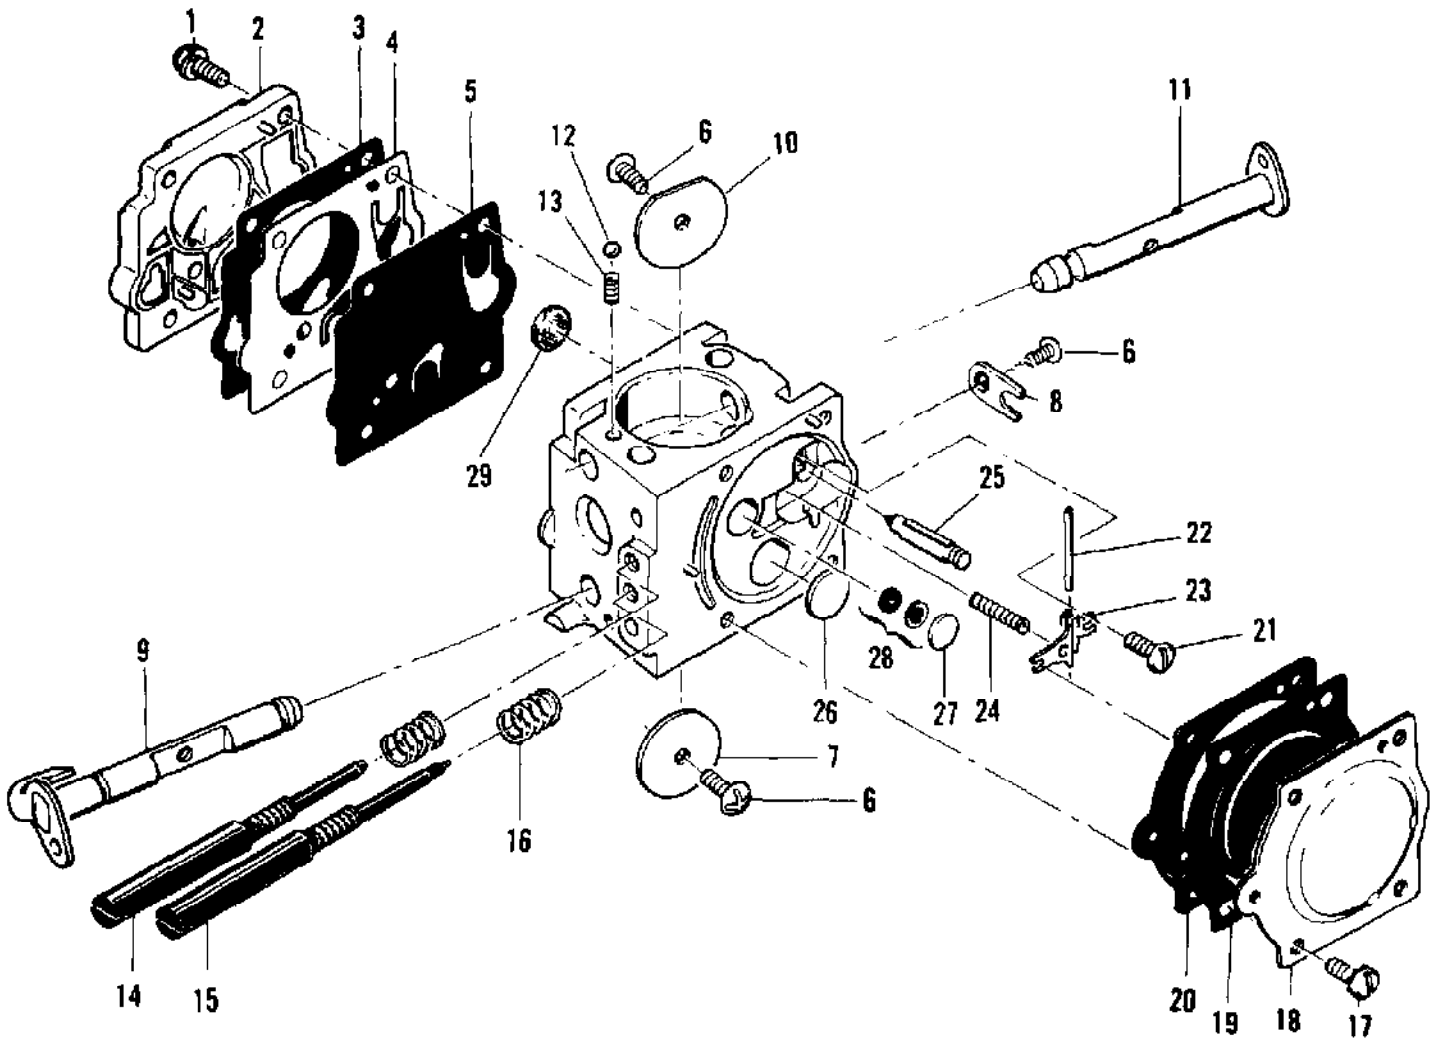

No  
Diagram  
Available  
  
Parts List  
Only

| Ref # | Part Number | Qty | Description                 |
|-------|-------------|-----|-----------------------------|
|       | 84453       |     | Kit - Piston tool           |
|       | 69191       |     | Kit - Pressure test adaptor |
|       | 63341A      |     | Kit - Spike                 |
|       | 84922       |     | Kit - Baffle                |
|       | 86419       |     | Guide - Timing              |
|       | 63097       |     | Spark Plug - AC CS 45T      |
|       | 65778       |     | Spark Plug - AC CS 41T      |
|       | 65409       |     | Spark Plug - Ch CJ6         |
|       | 65551       |     | Spark Plug - Ch CJ4         |
|       | 62827       |     | Wrench                      |
|       | 83235       |     | Wrench                      |
|       | 85726       |     | Manual - Owners             |

| Ref # | Part Number | Qty | Description |
|-------|-------------|-----|-------------|
| 1     |             | 1   | Bar         |
| 2     |             | 1   | Chain Assy  |
| 3     | 64325       | 2   | Plate - Bar |