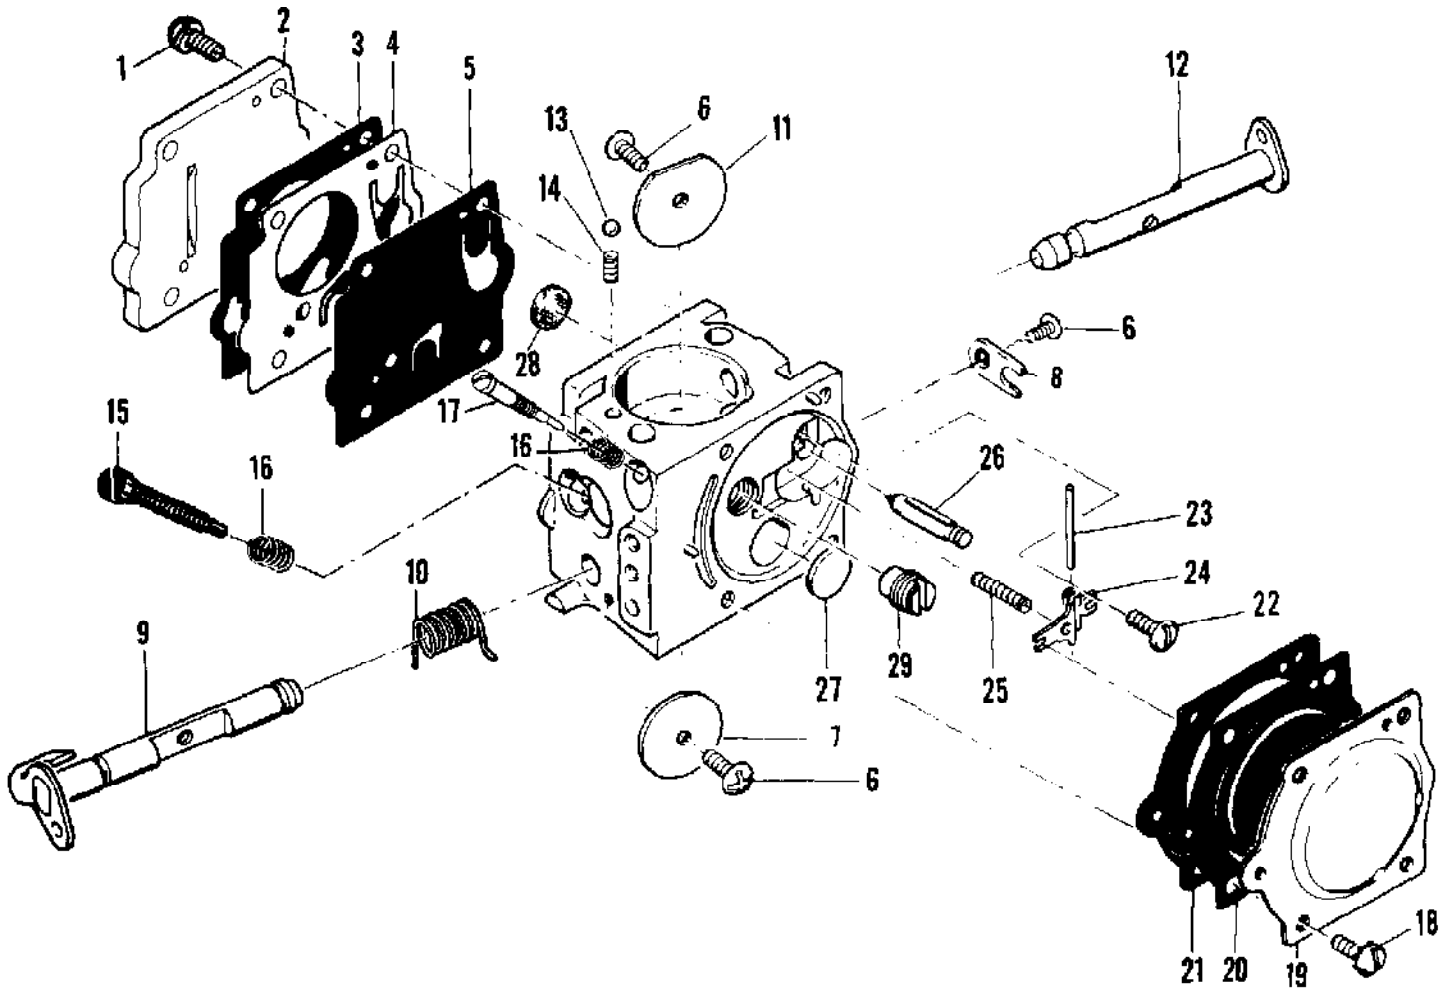

Ref #	Part Number	Qty	Description
	89324	1	Carburetor Assy
1	67501	4	Screw - Pump cover
2	88731	1	Kit - Pump cover
3	88617	1	Gasket - Cover
4	67498	1	Diaphragm - Check valve
5	83114	1	Diaphragm - Fuel pump
6	47690	3	Screw - Plate
7	83762	1	Plate - Throttle
8	67489	1	Clip - Shaft
9	67486	1	Shaft Assy - Throttle
10	85981	1	Spring - Throttle return
11	67490	1	Plate - Choke
12	67488	1	Shaft Assy - Choke
13	100302	1	Ball - Choke friction
14	67504	1	Spring - Choke friction
15	68106	1	Screw - Idle speed
16	67502	2	Spring - Idle
17	90345	1	Needle - Idle mixture
18	70798	4	Screw - Diaphragm cover
19	83761	1	Cover - Diaphragm
20	67499	1	Diaphragm - Metering
21	67496	1	Gasket - Diaphragm
22	67500	1	Screw - Lever pin
23	67508	1	Pin - Lever
24	67509	1	Lever - Inlet
25	67503	1	Spring - Lever
26	67491	1	Valve - Needle
27	71690	1	Plug - 3/8
28	67507	1	Screen - Fuel
29	90346	1	Jet - High speed (.032")
	90347		Jet - High speed (.033") Alt.
	90348		Jet - High speed (.031") Alt.
	90349		Jet - High speed (.0292") Alt.
	90350		Jet - High speed (.028") Alt.
	90351		Jet - High speed (.026") Alt.
	88619		Kit - Gasket
	88620		Kit - Repair