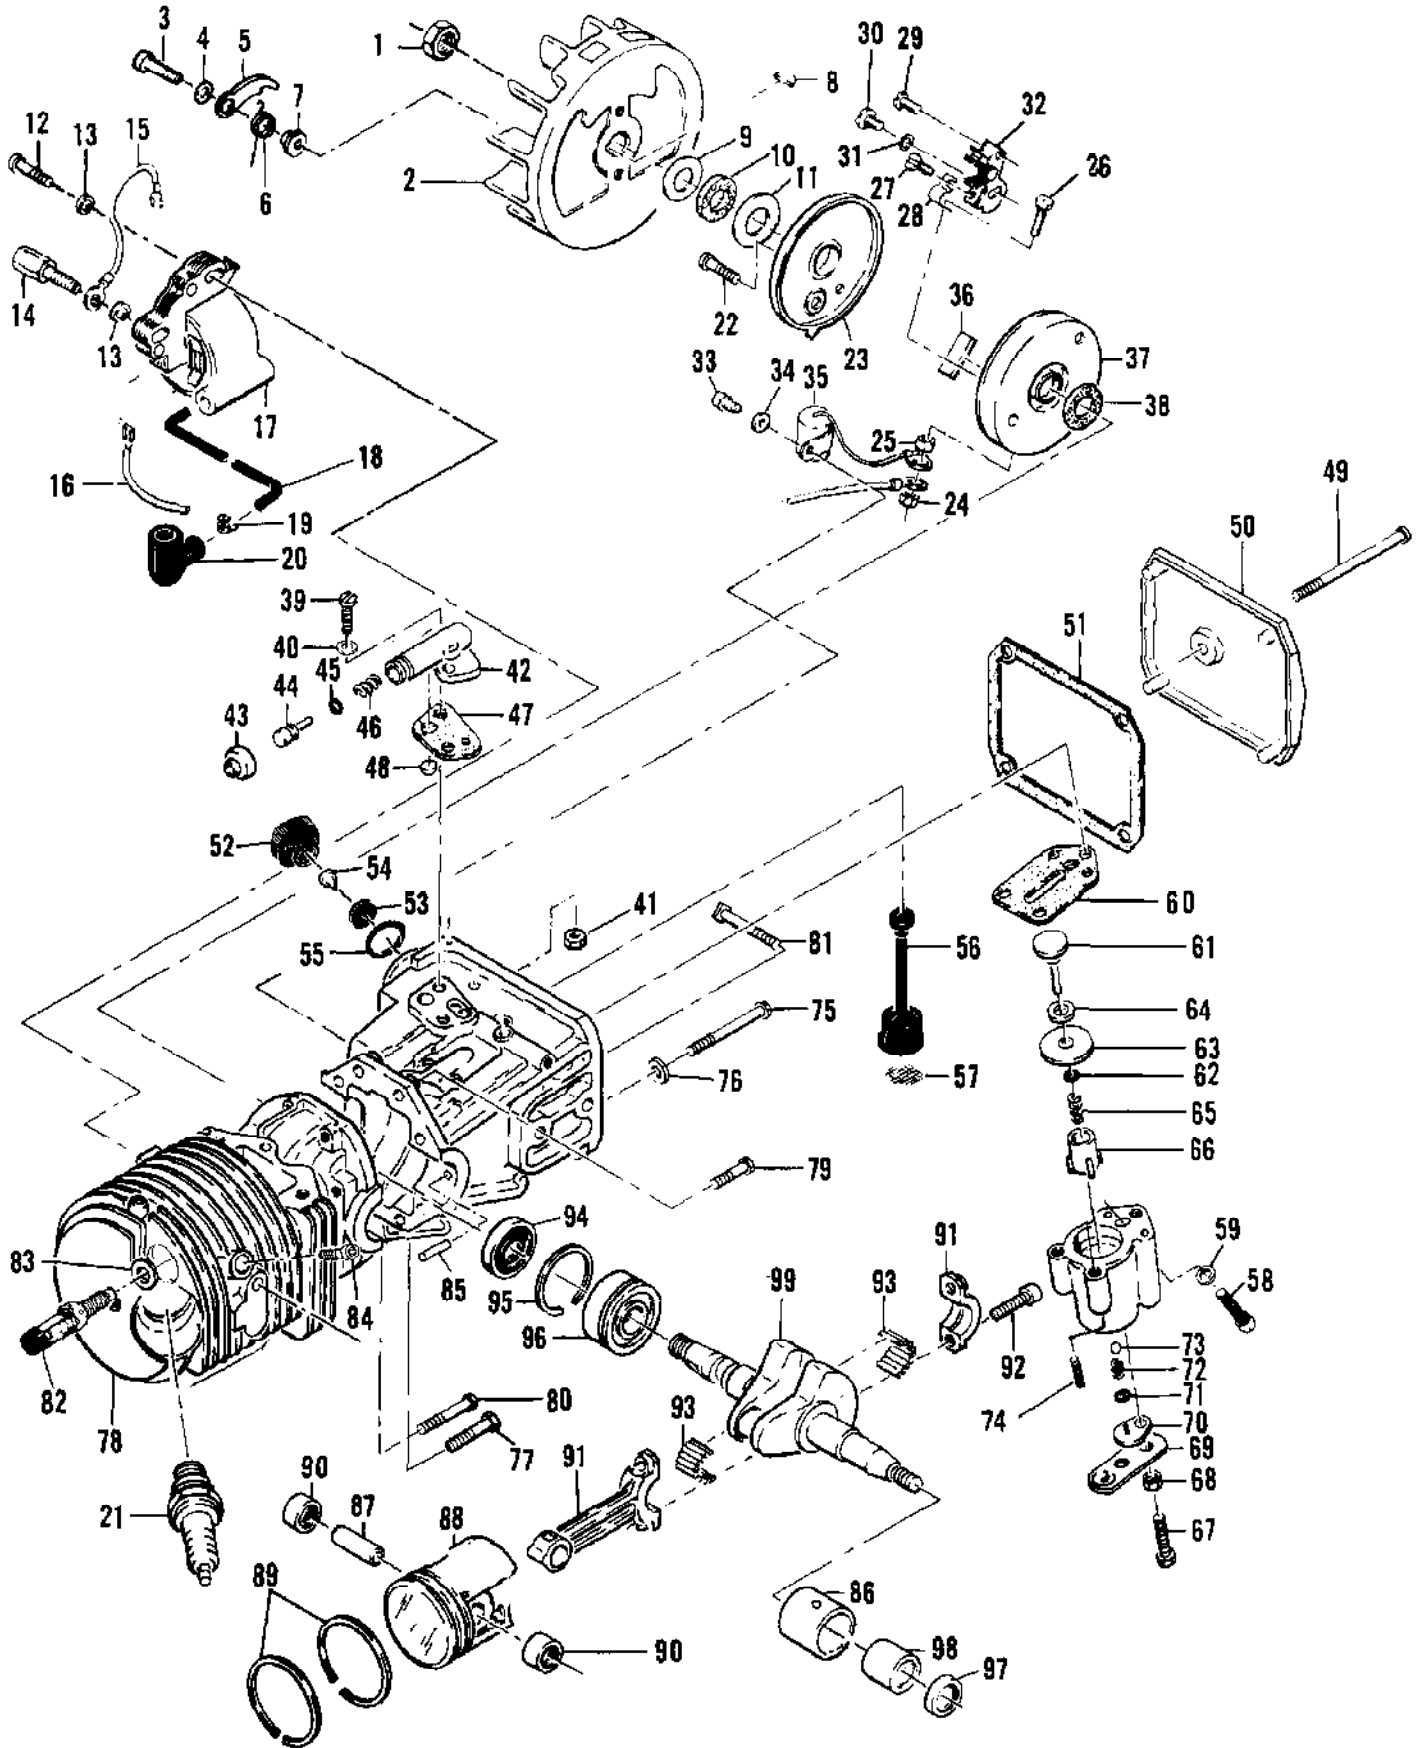

Ref #	Part Number	Qty	Description
1	110703	1	Nut - Hex 3/8-24
2	86068	1	Flywheel
3	110713	2	Screw - Skt hd 10-24 x 7/8
4	83241	2	Washer - Special
5	67546	2	Pawl - Starter
6	67545	2	Spring - Pawl
7	67547	2	Pivot - Pawl
8	103879	1	Key - Woodruff
9	67057	1	Washer - Thrust
10	67056	1	Seal - Breaker box cover
11	67054	1	Washer - Thrust
12	110127	1	Screw - Hex hd 10-24 x 7/8 (SEMS)
13	100002	2	Washer - #10
14	83512	1	Stud - Special
15	84686	1	Wire Assy - Ground
16	69344	1	Wire Assy - Primary
17	87246	1	Coil & Lamination Assy
18	50120	1	Wire Assy - Spark plug
19	55061	1	Connector
20	85758	1	Boot
21	63432	1	Spark Plug - AC CS 42T
	65408	1	Spark Plug - Ch CJ8
22	110584	1	Screw - Pan hd 8-32 x 3/4
23	62362	1	Cover - Breaker box
24	100298	1	Nut - Hex 6-32
25	62365	1	Spacer - Breaker
26	110346	1	Screw - Hex hd 6-32 x 3/4
27	110706	1	Screw - Pan hd 8-18 x 1/2
28	83126	1	Strap - Conduction
29	110811	1	Screw - Pan hd 8-32 x 3/8
30	110445	1	Screw - Truss hd 8-32 x 3/8
31	105976	1	Washer - #8
32	66231	1	Breaker Assy
33	103672	1	Screw - Fil hd 8-32 x 1/2 (SEMS)
34	100080	1	Washer - #8
35	85358	1	Condenser
36	54184	1	Wiper - Cam
37	84329	1	Box - Breaker
38	67051	1	Seal - Breaker box
39	103672	2	Screw - Fil hd 8-32 x 1/2 (SEMS)
40	105976	2	Washer - #8
41	100955	1	Nut - Hex 8-32
42	84156	1	Housing - Pump
43	62262	1	Cap - Housing
44	62266	1	Plunger - Pump
45	101056	1	"O" Ring
46	66687	1	Spring - Pump
47	62230	1	Gasket - Pump
48	62909	1	Valve - Pump
49	110291	1	Screw - Pan hd 10-24 x 2-5/8
50	86304	1	Cover - Oil tank
51	86306	1	Gasket - Cover
52	87270	1	Cap - Oil tank
53	87269	1	Retainer - Valve
54	86402	1	Valve - Check