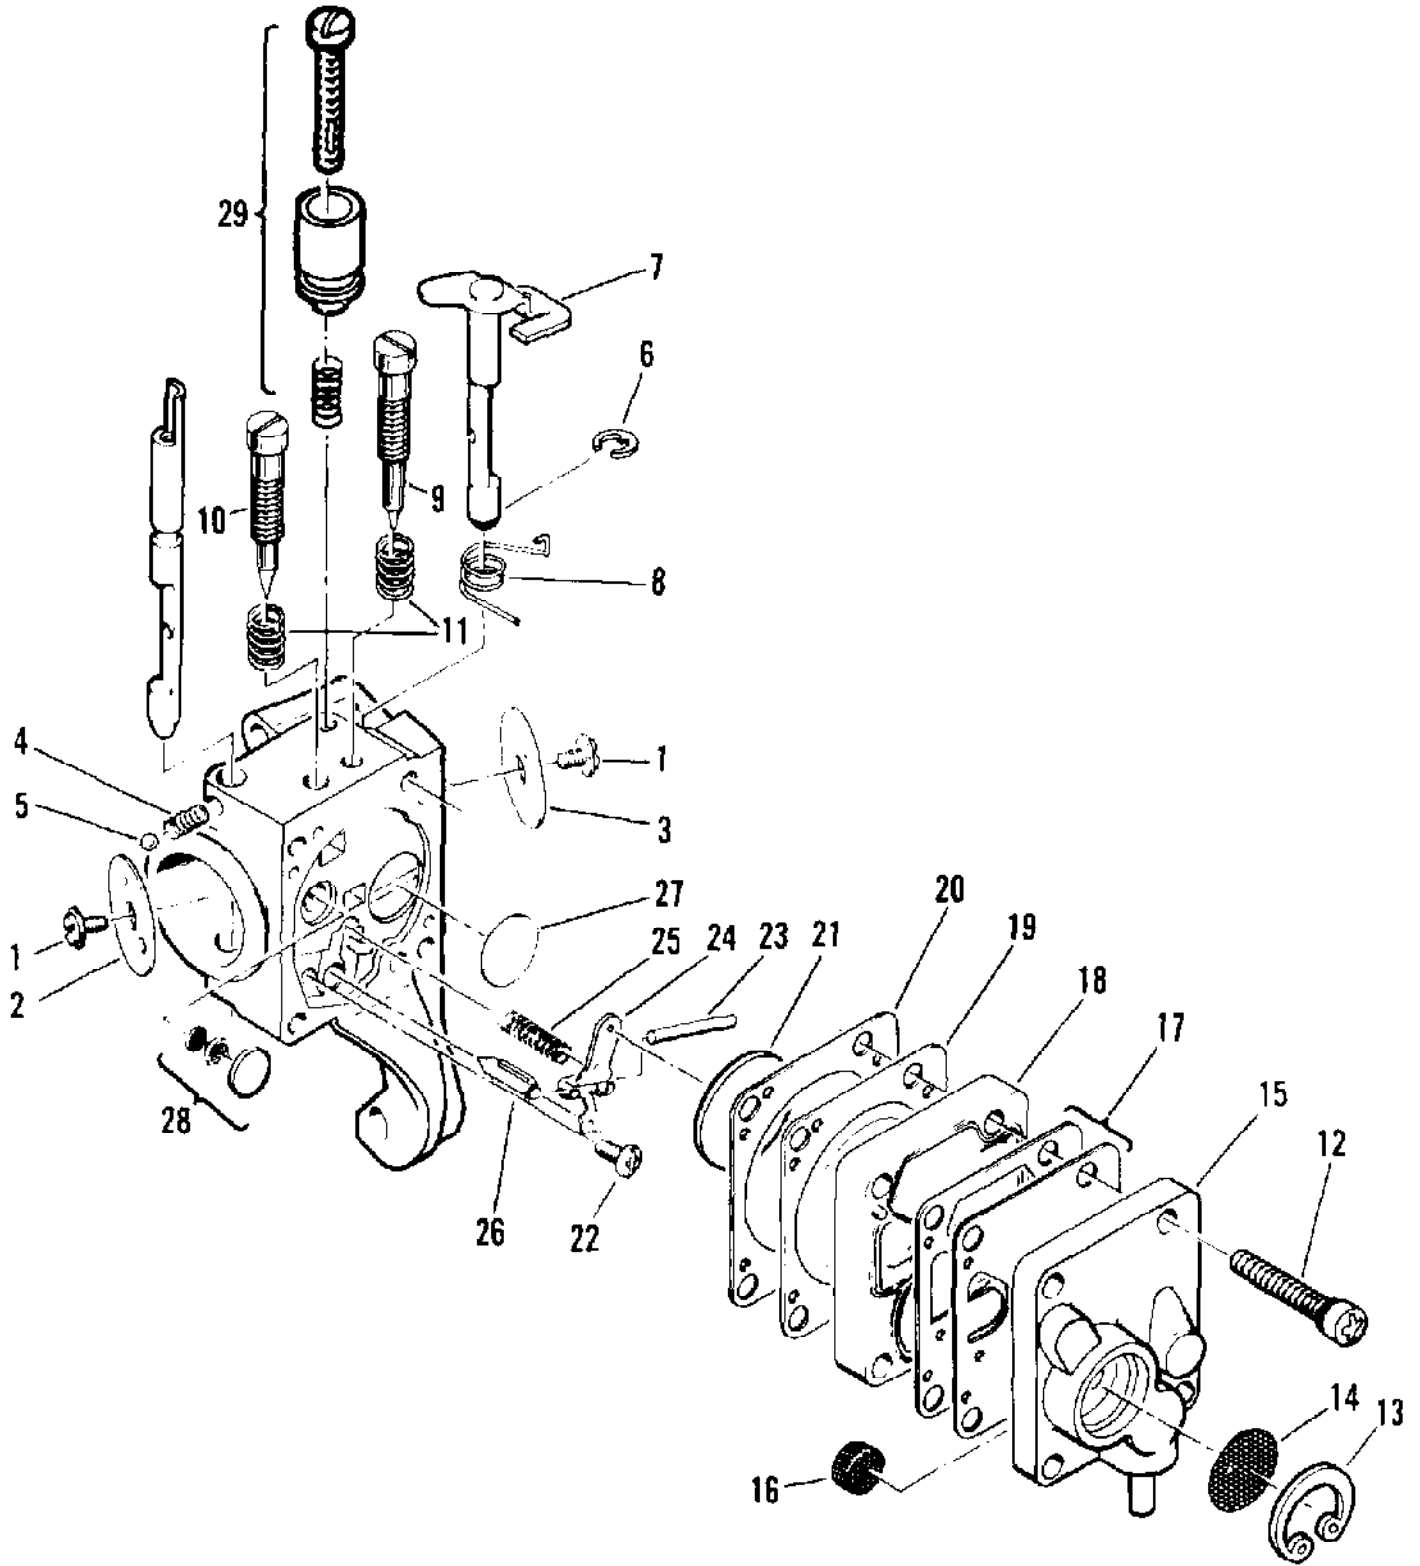

Ref #	Part Number	Qty	Description
	214082	1	Carburetor Asy - Walbro MDC 15
1		2	Screw - Plate Not available separately.
2		1	Plate - Choke Not available separately.
3		1	Ball - Choke friction Not available separately.
4		1	Spring - Choke friction Not available separately.
5		1	Plate - Throttle Not available separately.
6		1	Screw - Clip Not available separately.
7		1	Clip - Throttle shaft Not available separately.
8		1	Shaft Asy - Throttle Not available separately.
9	86446	1	Needle - Idle
10	86447	1	Needle - High speed
11	67502	2	Spring - Needle
12	68564	4	Screw Asy - Body
13	91347	1	Cover Asy - Pump
14	85629	1	Kit - Vent screen
15	68563	1	Diaphragm - Fuel pump
16	85035	1	Gasket - Pump diaphragm
17		1	Body - Fuel pump Not available separately.
18	85034	1	Diaphragm - Metering
19	85034	1	Gasket - Diaphragm
20	67500	1	Screw - Lever pin
21	67508	1	Pin - Lever
22	85059	1	Kit - Needle & Lever
23	68567	1	Spring - Lever
24	68559	1	Plug - Welsh 7/16
25	83758	1	Kit - Check valve
26	68560	1	Plug - Welsh 1/2
27		1	Spring - Throttle return Not available separately.
28		1	Ring - Retaining Not available separately.
29	93437	1	Latch Asy - Throttle
30		1	Screw - Long lock
31		1	Latch - Throttle Not available separately.
32		1	Spring - Compression Not available separately.
	86463	1	Repair Kit
	216731		Repair Kit
	216727		Repair Kit
	216725		Repair Kit