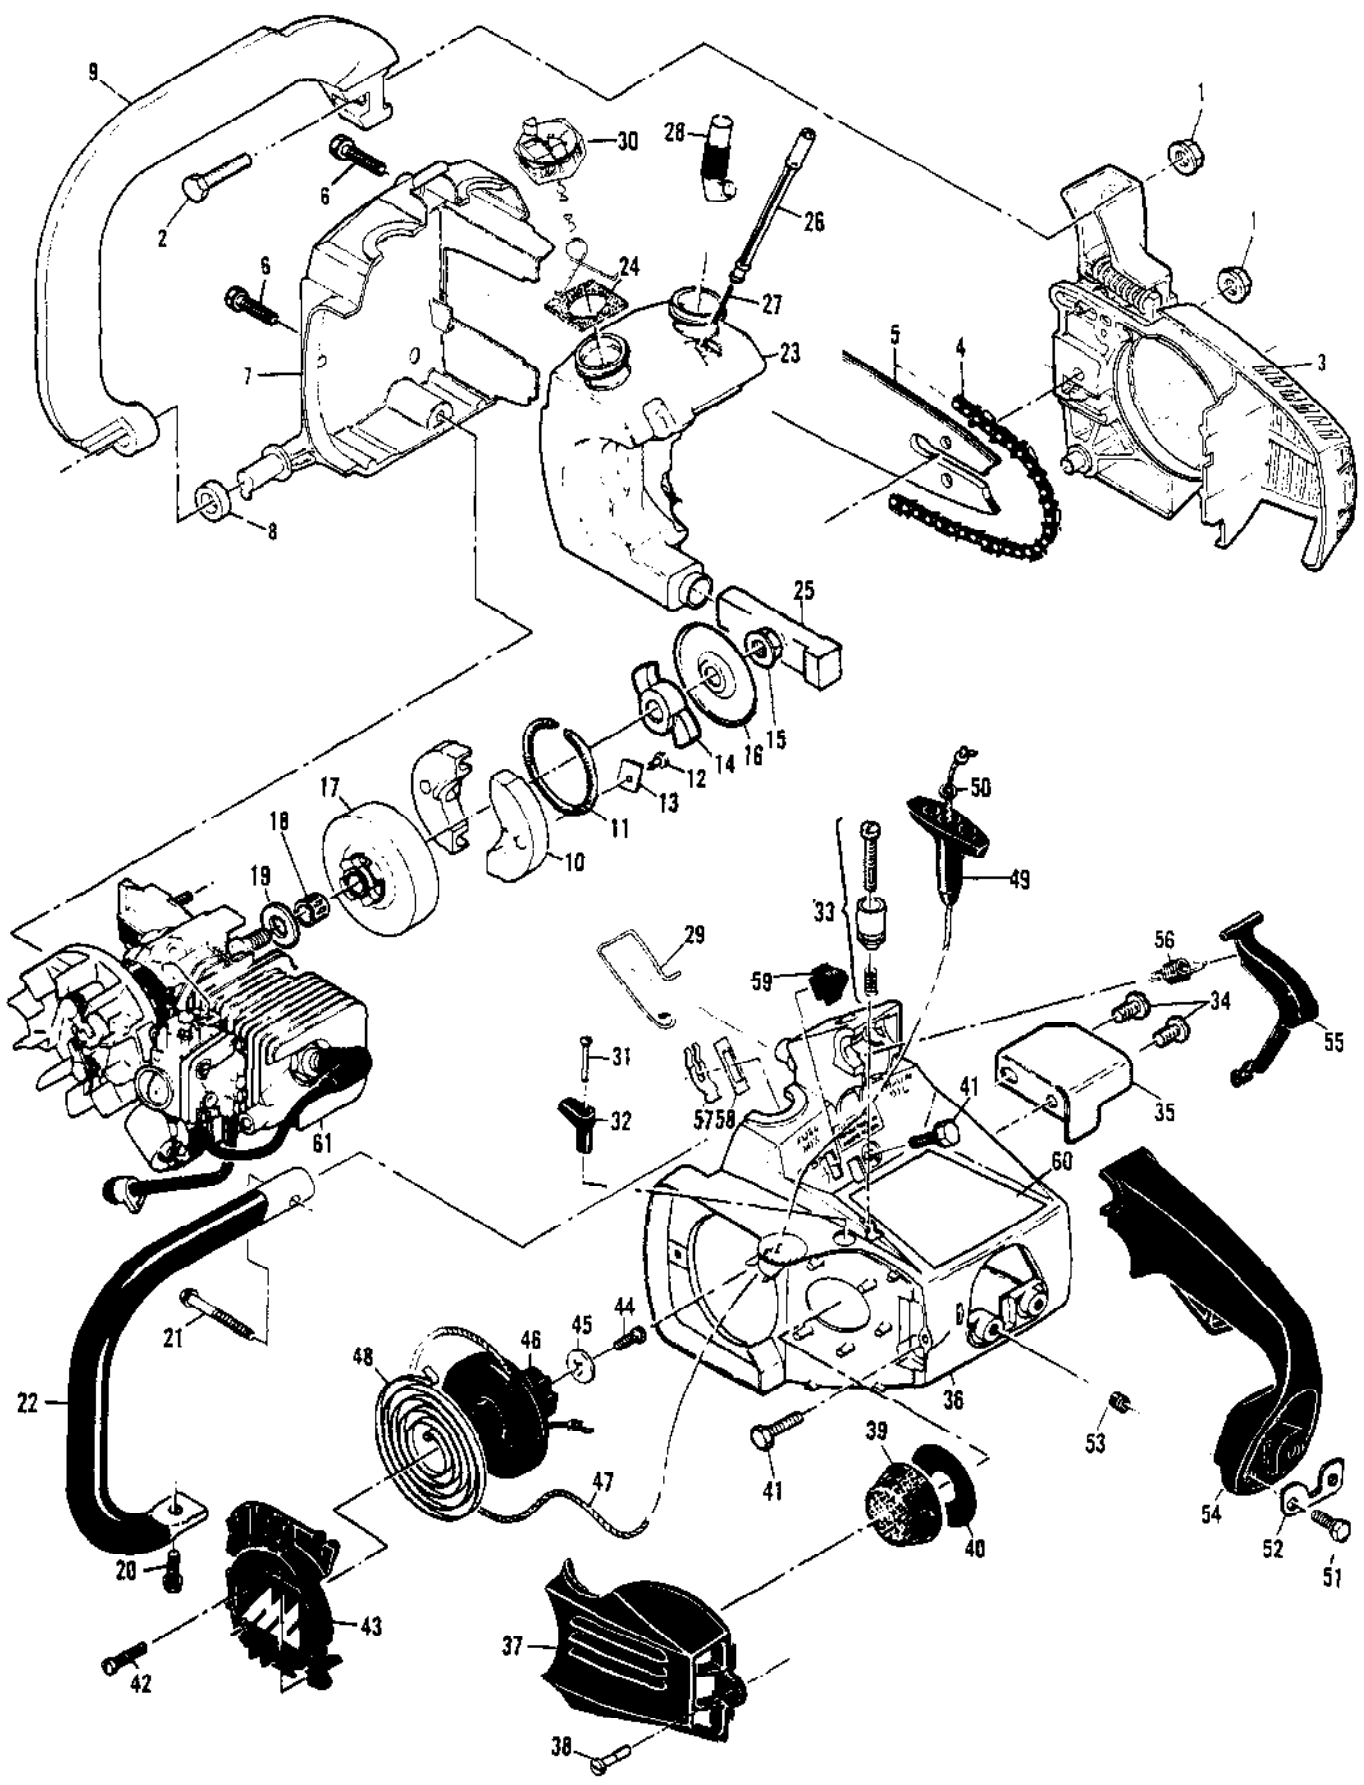

Ref #	Part Number	Qty	Description
1	216256	2	Nut - Hx 1/4-28
2	216276	1	Screw - Hx 1/4-28 x 3/4
3			CHAIN BRAKE Asy See "Chain Break Assembly" illustration and parts list.
4			Chain Asy See "Bar & Chain Combination" parts list.
5			Bar See "Bar & Chain Combination Assembly" parts list.
6	110639	2	Screw - Hx hd 12-24 x 1
7	214718	1	Cover - Fuel & Oil tank
8	93194A	1	Washer - Rubber
9	92479	1	Lever - Handguard
10	213278	1	Kit - Clutch
11	93608	1	Spring Assembly
12	110957	2	Rivet
13	85064	2	Plate
14	94247	1	Kit - Rotor
15	94244	1	Nut - Clutch
16	94243	1	Plate - Dust
17	214390	1	Drum/Spkt/Brng Assembly
18	91222	1	Kit - Needle bearing
19	215259	1	Washer - Sprocket
20	110953	1	Screw - Hx hd 12-24 x 5/8
21	110686	1	Screw - Hx hd 13-16 x 2
22	214505	1	Frame & Grip Assembly
23	216715	1	Fuel & Oil Tank Asy
24	91148	1	Seal - Fuel Vent
25	84956	1	Pickup - Fuel
26	213906	1	Piston - Manual Oiler
27	83946	1	Spring - Piston
28	85557	1	Body - Oiler
29	84611	1	Rod - Manual Oiler
30	216668	2	Cap - Fuel & Oil (unvented)
31	110672	1	Screw - Oval hd 4-40 x 1
32	83870	1	Knob - Choke
33			Throttle Latch Asy See "Carburetor Assembly Walbro MDC 16" and "Powerhead Assembly" illustration and parts list.
34	110807	2	Screw - Pan hd 8-32 x 5/16
35	93290	1	Deflector - Sawdust
36	214987	1	Shroud
37	91853		Cover - Air cleaner
38	91796	1	Screw - Air cleaner
39	91460	1	Filter - Air
40	84918	1	Washer - Air seal
41	110953	3	Screw - Hx hd 12-24 x 5/8
42	110959	1	Screw - Hx hd 8-32 x 1/2
43	90425	1	Cover - Starter
44	110041	1	Screw - Pan hd 8-32 x 1/2
45	68497	1	Washer - Special
46	213261	1	Drum/Rope Assembly
47	83203	1	Rope - Starter
48	83078	1	Spring - Rewind
49	91255	1	Kit - Starter handle
50	105490	1	Washer - Starter handle