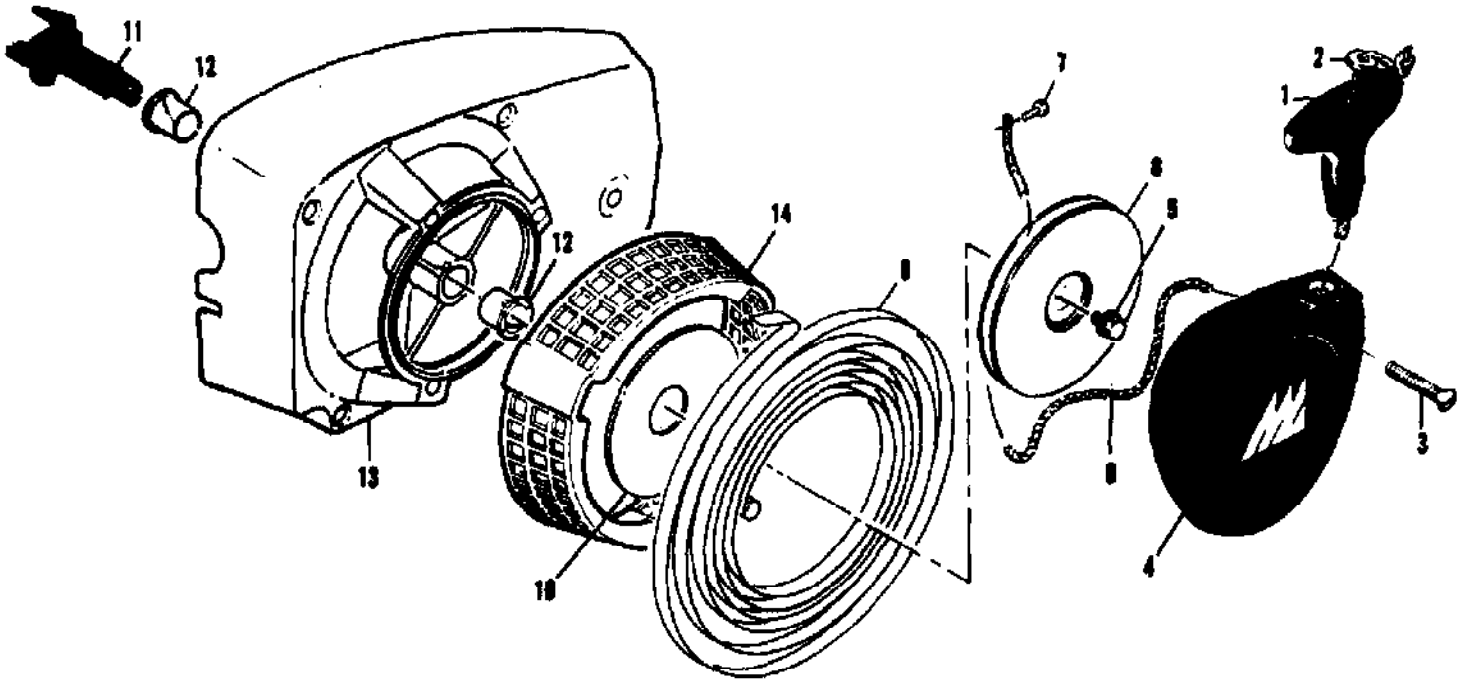

No
Diagram
Available

Parts List
Only

Ref #	Part Number	Qty	Description
	91090		Bar-16" Sprocket Nose
	86979N		Chain Asy-16" PM370
	89502		Bar-16" MAC 10
	89521N		Chain Asy-16" PM350
	69210		Piston Asy-.020 in. oversize
	62813		Ring Set-Piston .020 in. oversize
	69211		Piston Asy-.030 in. oversize
	62812		Ring Set-Piston .030 in. oversize
	86419		Guide - Timing
	69191		Kit-Pressure Test Adapter
	84453		Kit-Piston tool
	86330		Kit-Spike
	102388		Screw-Hx hd 10-24 x 5/8
	101191		Nut-Hx 10-24
	63746		Wrench
	85933		Kit-Spark Arrester Screen
	89431		Kit-Spark Arrester Screen
	63097		Spark Plug (Standard)
	63432		Spark Plug (Cooler)

Ref #	Part Number	Qty	Description
	91278	1	CHAIN BRAKE Assembly
1	102500	1	Screw - Pan hd 10-24 x 1/2
2	91273	1	Washer - Special
3	91251	1	Lever Assembly
4	91239	1	Spring
5	91235A	1	Latch Assembly
6	105738	1	Screw - Skt hd 1/4-20 x 7/8
7	91274	2	Washer - Special
8	91238	1	Band
9	91249	1	Housing Assembly
10	110527	1	Screw - Fil hd 10-24 x 2-3/4
11	110264	1	Washer - #10
12	61705	1	Nut - Bar adjusting
13	100002	1	Washer - #10
14	102067	1	Nut - Hx 10-24
15	91246	1	Pin - Lever pivot
16	91245	1	Washer - Thrust