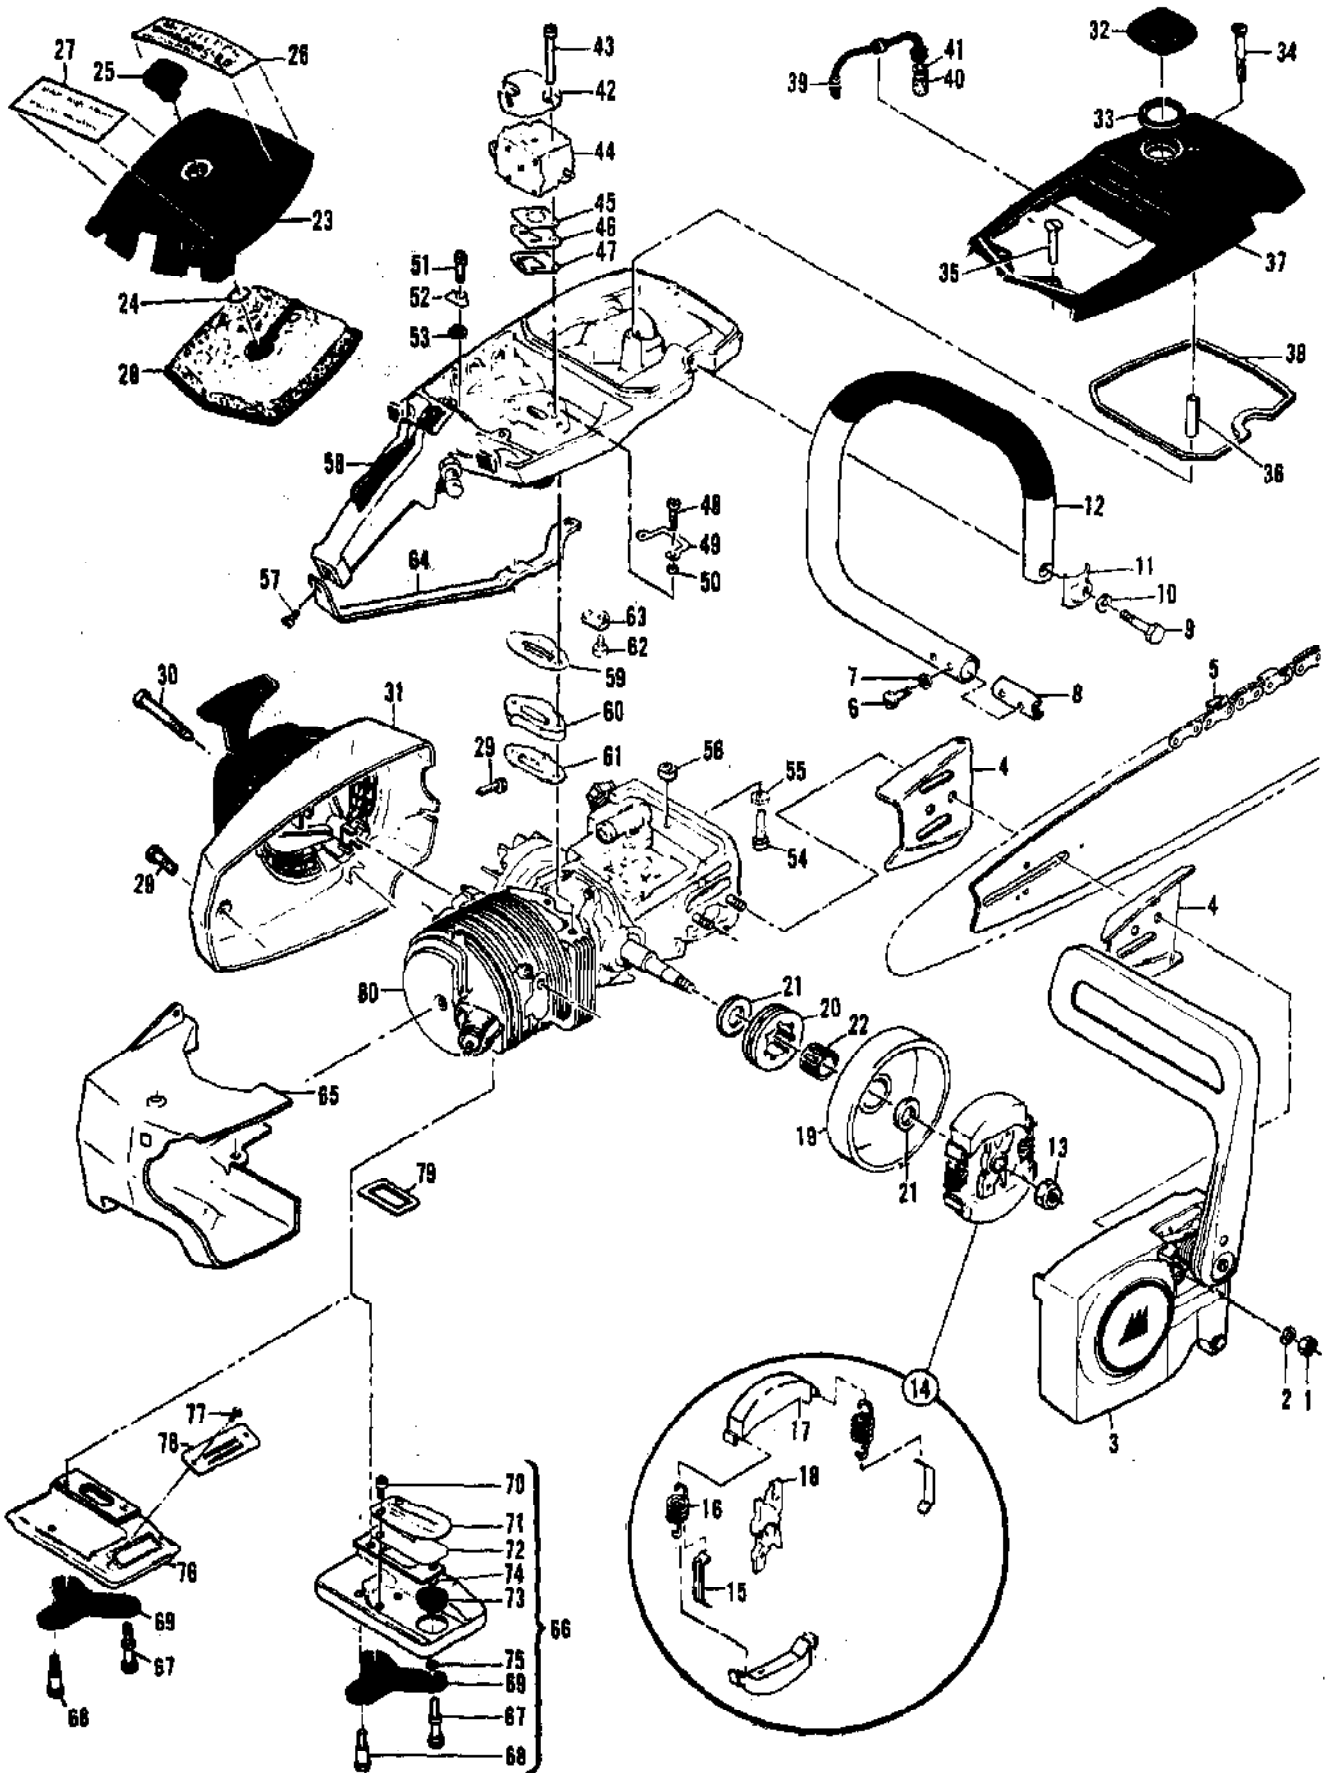

Ref #	Part Number	Qty	Description
1	110454	2	Nut-Hx 5/16-24
2	100440	2	Washer-5/16
3			CHAIN BRAKE Asy See "Chain Brake Assembly" illustration and parts list.
4	64330	1	Set-Bar Plates
5			Bar & Chain (Accessories)
6	110865	2	Screw-Hx hd 10-24 x 7/8
7	100352	2	Washer-#10
8	89727	1	Retainer-Frame
9	102130	1	Screw-Hx hd 1/4-20 x 1-1/2
10	100153	1	Washer-Lock 1/4
11	63484	1	Clamp-Frame
12	87686A	1	Frame & Grip Asy
13	86113	1	Nut-Hx 3/8-24 (L.H.)
14	87675	1	Clutch Asy
15	64583	2	Retainer-Spring
16	83223	2	Spring-Clutch
17	67233	2	Shoe-Clutch
18	89438	1	Rotor-Asy
19	86945	1	Drum/Spkt Asy-VT .354P
20	86950	1	Kit-Sprocket 7T .354P
21	86958	2	Washer-Shim
19	86946	1	Drum/Spkt Asy-7T .375P
20	86951	1	Kit-Sprocket 7T .375P
21	86958	2	Washer-Shim
19	65370	1	Drum/Spkt Asy-VT .354P
21	61692	2	Washer-Shim
22	110330	1	Bearing-Sprocket
23	68530A	1	Cover Asy-Air cleaner
24	110565	1	Ring-Retainer
25	68529	1	Knob-Cover
26	91560	1	Plate-Name
27	91548	1	Plate-Instruction
28	69922	1	Filter-Air
29	110741	2	Screw-Pan hd 10-24 x 1/2
30	87871	3	Screw-Special
31			Fan Housing & Starter Asys See "Fan Housing & Starter Assembly" illustration and parts list.
32	89322	1	Cap Asy-Fuel
33	69767	1	Gasket
34	110402	1	Screw-Oval hd 12-24 x 2-3/8
35	103579	2	Screw-Fil hd 10-24 x 1
36	87840	1	Spacer
37	69679	1	Cover-Fuel tank
38	69345	1	Gasket-Cover
39	64848	1	Hose Asy-Fuel
40	63982	1	Filter-Fuel
41	100440	1	Washer
42	83204	1	Kit-Air cleaner bracket
43	103357	2	Bolt-Hx hd 10-24 x 2-1/4
44			Carburetor Asy See "Carburetor Assembly" illustrations and parts list.
45	86189	1	Gasket-Carburetor
46	84078	1	Spacer-Carburetor