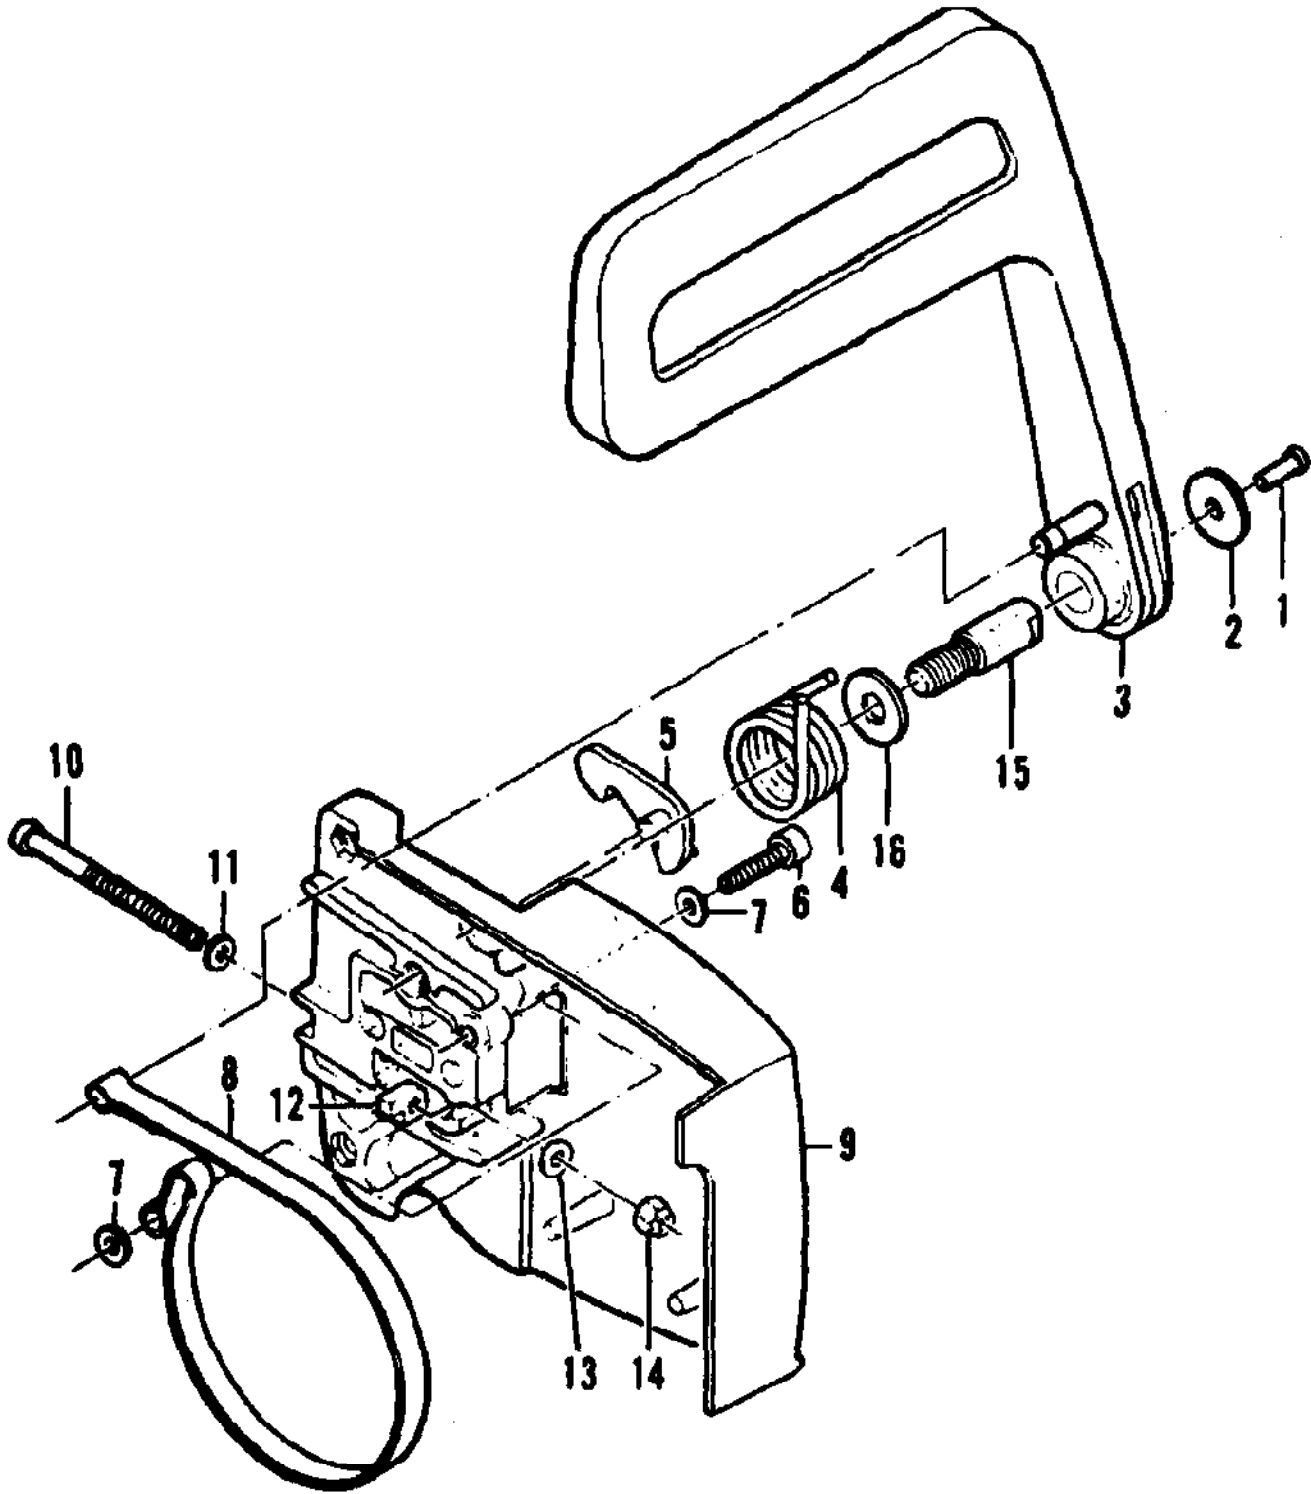

Ref #	Part Number	Qty	Description
	85720	1	Carburetor Assembly
1	67501	4	Screw - Pump cover
2	83760	1	Cover - Pump
3	67495	1	Gasket - Cover
4	67498	1	Diaphragm - Check valve
5	83114	1	Diaphragm - Fuel pump
6	47690	3	Screw - Plate
7	83762	1	Plate - Throttle
8	67489	1	Clip - Shaft
9	67486	1	Shaft Asy - Throttle
10	85981	1	Spring - Throttle shaft
11	67490	1	Plate - Choke
12	67488	1	Shaft Asy - Choke
13	100302	1	Ball - Choke Friction
14	67504	1	Spring - Choke friction
15	68104	1	Needle - High speed
16	68105	1	Needle - Idle
17	68106	1	Screw - Idle speed
18	67502	3	Spring - Needle
19	70798	4	Screw - Diaphragm Cover
20	83761	1	Cover - Diaphragm
21	67499	1	Diaphragm - Metering
22	67496	1	Gasket - Diaphragm
23	67500	1	Screw - Lever pin
24	67508	1	Pin - Lever
25	67509	1	Lever - Metering
26	67503	1	Spring - Lever
27	67491	1	Valve - Needle
28	71690	1	Plug - 3/8
29	69506	1	Plug - 5/16
30	83758	1	Kit - Valve & Seat Asy
31	67507	1	Screen - Fuel
	67482		Gasket Set
	83764		Repair Kit

Ref #	Part Number	Qty	Description
	91278	1	CHAIN BRAKE Assembly
1	102500	1	Screw - Pan hd 10-24 x 1/2
2	91273	1	Washer - Special
3	91251	1	Lever Assembly
4	91239	1	Spring
5	91235A	1	Latch Assembly
6	105738	1	Screw - Skt hd 1/4-20 x 7/8
7	91274	2	Washer - Special
8	91238	1	Band
9	91249	1	Housing Assembly
10	110527	1	Screw - Fil hd 10-24 x 2-3/4
11	110264	1	Washer - #10
12	61705	1	Nut - Bar adjusting
13	100002	1	Washer - #10
14	102067	1	Nut - Hx 10-24
15	91246	1	Pin - Lever pivot
16	91245	1	Washer - Thrust