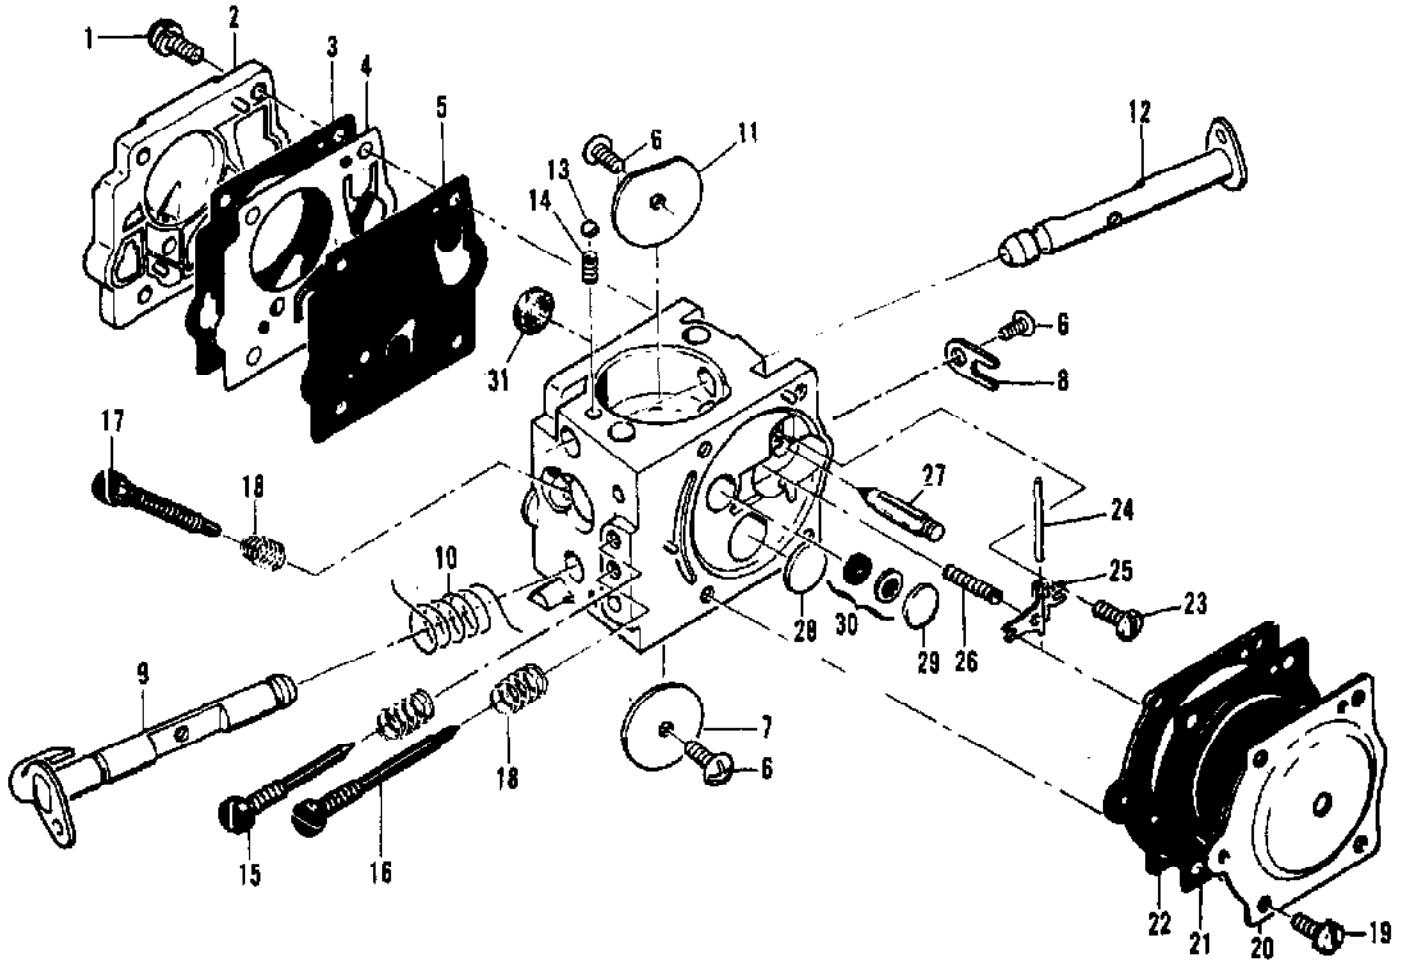

Ref #	Part Number	Qty	Description
	85720	1	Carburetor Assembly
1	67501	4	Screw - Pump cover
2	83760	1	Cover - Pump
3	67495	1	Gasket - Cover
4	67498	1	Diaphragm - Check valve
5	83114	1	Diaphragm - Fuel pump
6	47690	3	Screw - Plate
7	83762	1	Plate - Throttle
8	67489	1	Clip - Shaft
9	67486	1	Shaft Asy - Throttle
10	85981	1	Spring - Throttle shaft
11	67490	1	Plate - Choke
12	67488	1	Shaft Asy - Choke
13	100302	1	Ball - Choke Friction
14	67504	1	Spring - Choke friction
15	68104	1	Needle - High speed
16	68105	1	Needle - Idle
17	68106	1	Screw - Idle speed
18	67502	3	Spring - Needle
19	70798	4	Screw - Diaphragm Cover
20	83761	1	Cover - Diaphragm
21	67499	1	Diaphragm - Metering
22	67496	1	Gasket - Diaphragm
23	67500	1	Screw - Lever pin
24	67508	1	Pin - Lever
25	67509	1	Lever - Metering
26	67503	1	Spring - Lever
27	67491	1	Valve - Needle
28	71690	1	Plug - 3/8
29	69506	1	Plug - 5/16
30	83758	1	Kit - Valve & Seat Asy
31	67507	1	Screen - Fuel
	67482		Gasket Set
	83764		Repair Kit

Ref #	Part Number	Qty	Description
	91278	1	CHAIN BRAKE Assembly
1	102500	1	Screw - Pan hd 10-24 x 1/2
2	91273	1	Washer - Special
3	91251	1	Lever Assembly
4	91239	1	Spring
5	91235A	1	Latch Assembly
6	105738	1	Screw - Skt hd 1/4-20 x 7/8
7	91274	2	Washer - Special
8	91238	1	Band
9	91249	1	Housing Assembly
10	110527	1	Screw - Fil hd 10-24 x 2-3/4
11	110264	1	Washer - #10
12	61705	1	Nut - Bar adjusting
13	100002	1	Washer - #10
14	102067	1	Nut - Hx 10-24
15	91246	1	Pin - Lever pivot
16	91245	1	Washer - Thrust