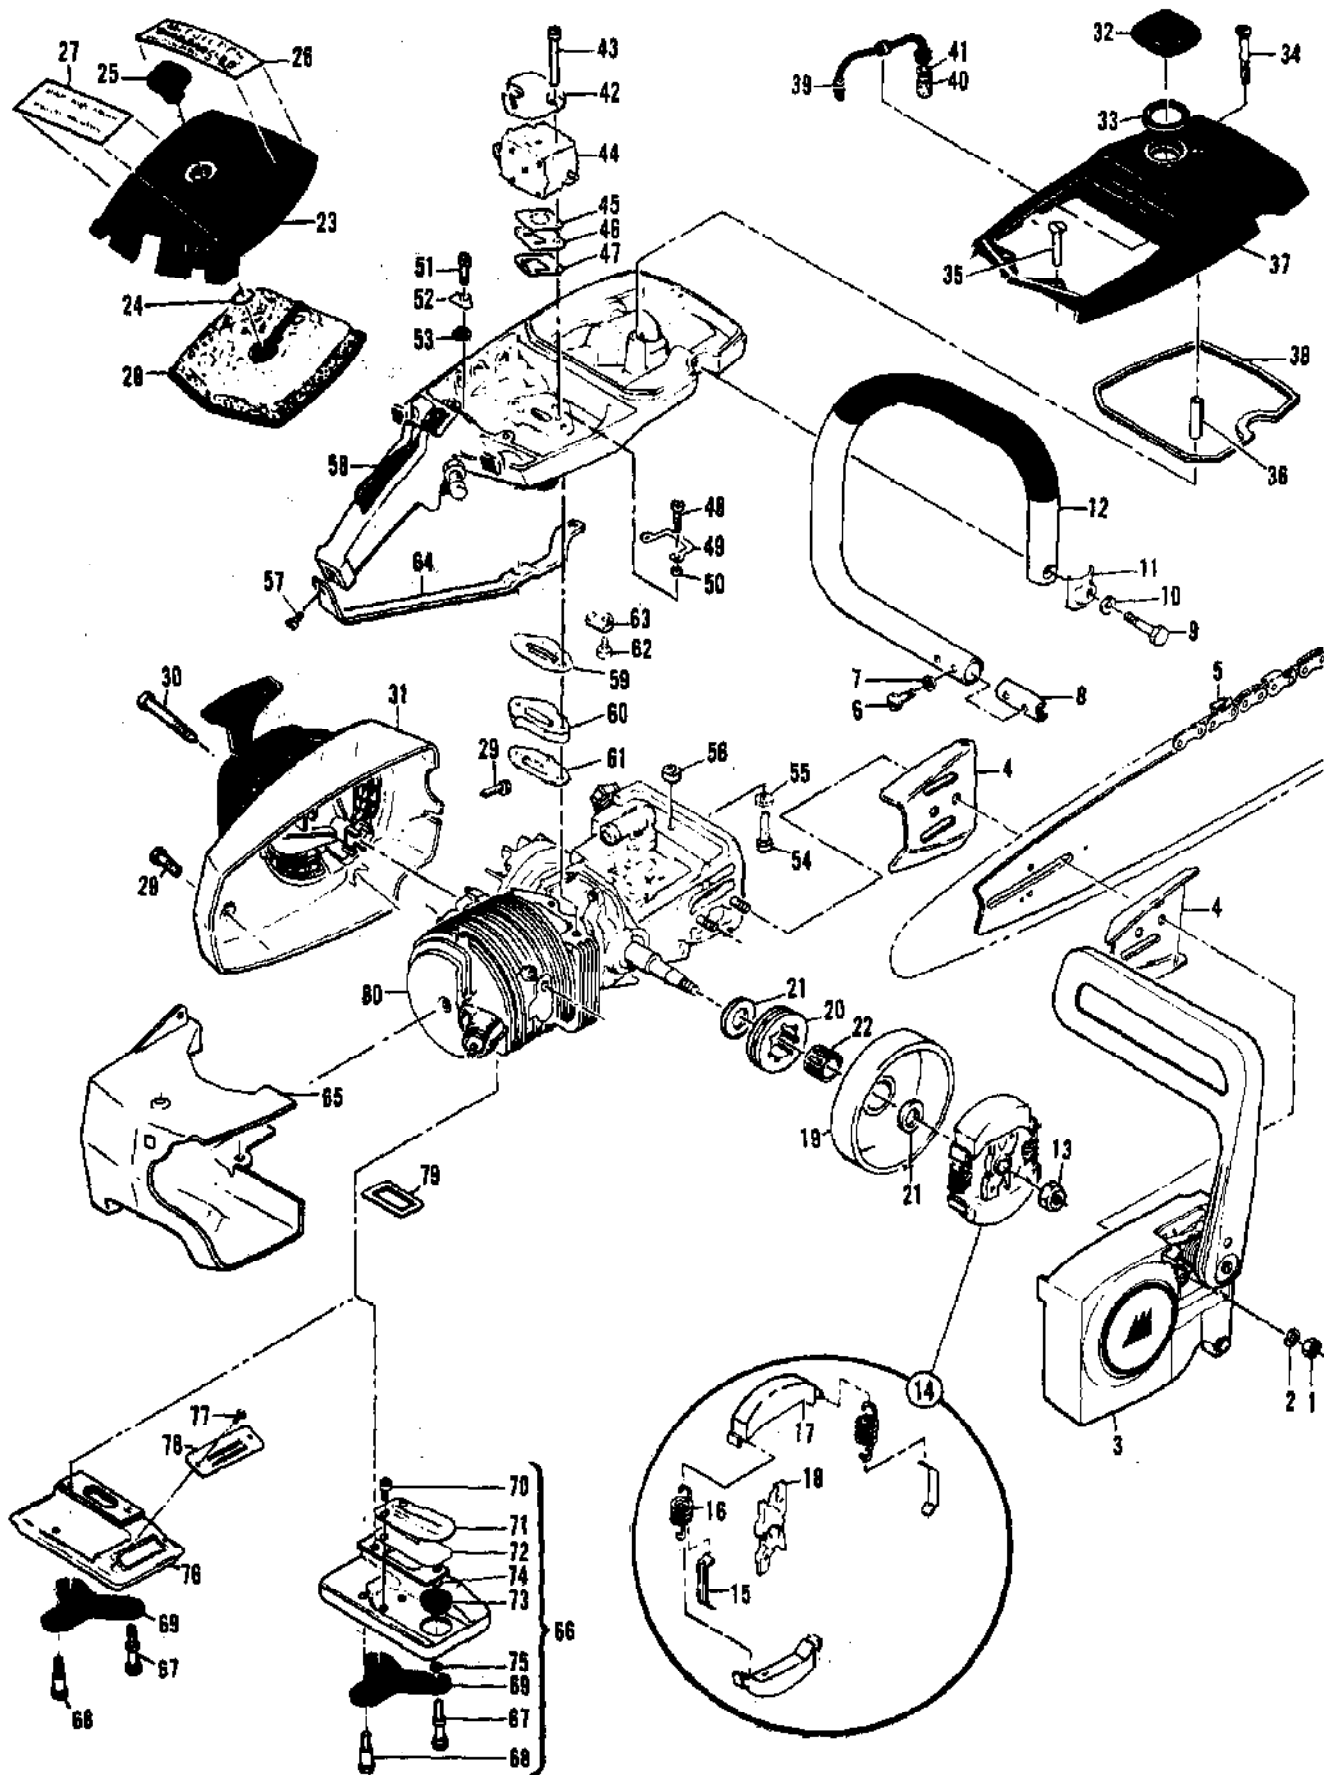

Ref #	Part Number	Qty	Description
	91278	1	CHAIN BRAKE Assembly
1	102500	1	Screw - Pan hd 10-24 x 1/2
2	91273	1	Washer - Special
3	91251	1	Lever Assembly
4	91239	1	Spring
5	91235A	1	Latch Assembly
6	105738	1	Screw - Skt hd 1/4-20 x 7/8
7	91274	2	Washer - Special
8	91238	1	Band
9	91249	1	Housing Assembly
10	110527	1	Screw - Fil hd 10-24 x 2-3/4
11	110264	1	Washer - #10
12	61705	1	Nut - Bar adjusting
13	100002	1	Washer - #10
14	102067	1	Nut - Hx 10-24
15	91246	1	Pin - Lever pivot
16	91245	1	Washer - Thrust

Ref #	Part Number	Qty	Description
1	89320	1	Insert - Handle grip
2	64871	1	Button & Rod Assembly
3	63044	1	Button - Oiler
4	84183A	1	Kit - Fuel tank/control
5	110378	1	Pin - Roll 3/16 x 15/16
6	92152	1	Spring - Trigger
7	92151	1	Trigger - Throttle
8	105654	1	Pin - Roll 1/8 x 7/8
9	92154	1	Spring - Trigger release
10	92153	1	Release - Trigger
11	110668	1	Screw - Fil hd 8-36 x 5/8
12	87178	1	Spring - Throttle return
13	88796	1	Trigger
14	85451	1	Latch Assembly - Throttle
15	85107	1	Rod - Throttle
16	68522A	1	Seal - Throttle rod
17	105673	2	Pin - Roll 3/32 x 9/16
18	69041	1	Button - Choke
19	105614	1	"O" Ring
20	69042	1	Rod - Choke
21	69043	1	Snubber - Rod
22	110706	1	Screw - Fil hd 8-18 x 1/2
23	62973A	1	Wire Asy - Stop switch
24	62451	1	Control - Switch
25	62950A	1	Base - Switch
26	68846	1	Button - Switch
27	69564	1	Seal - Airbox