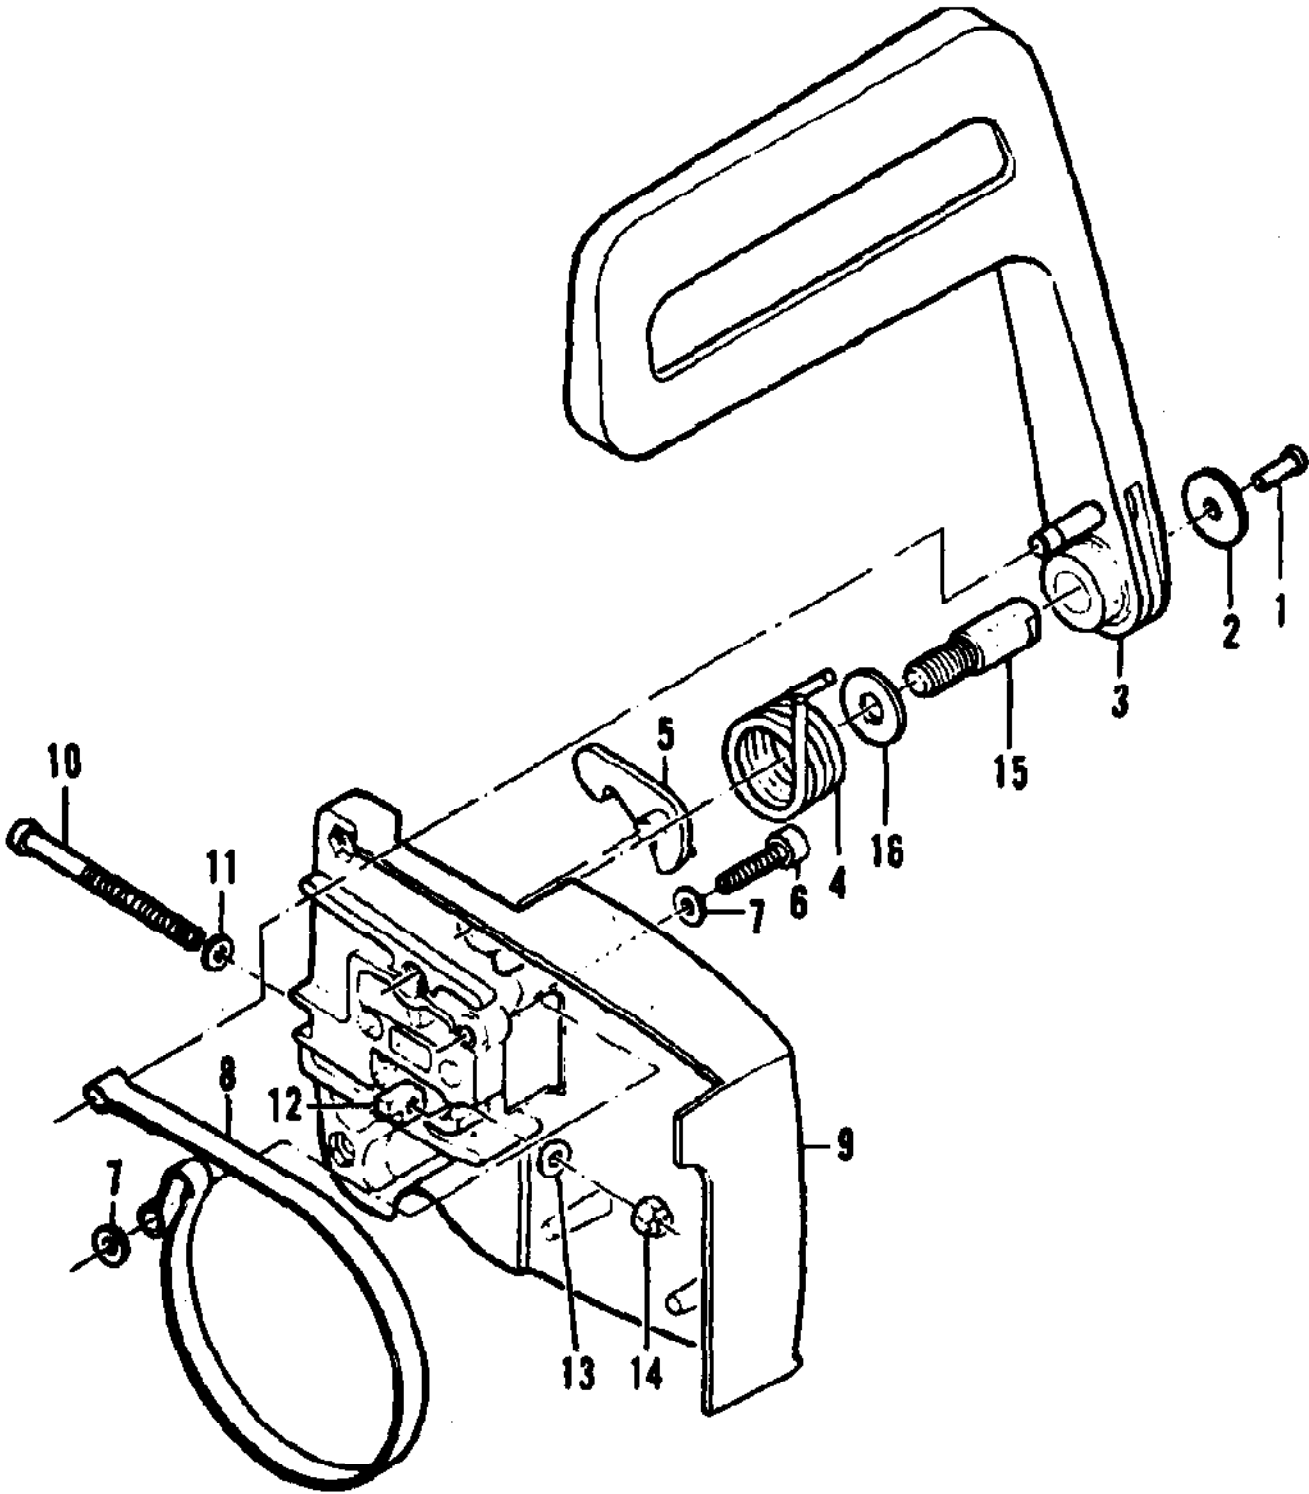

Ref #	Part Number	Qty	Description
	85720	1	Carburetor Assembly
1	67501	4	Screw - Pump cover
2	83760	1	Cover - Pump
3	67495	1	Gasket - Cover
4	67498	1	Diaphragm - Check valve
5	83114	1	Diaphragm - Fuel pump
6	47690	3	Screw - Plate
7	83762	1	Plate - Throttle
8	67489	1	Clip - Shaft
9	67486	1	Shaft Asy - Throttle
10	85981	1	Spring - Throttle shaft
11	67490	1	Plate - Choke
12	67488	1	Shaft Asy - Choke
13	100302	1	Ball - Choke Friction
14	67504	1	Spring - Choke friction
15	68104	1	Needle - High speed
16	68105	1	Needle - Idle
17	68106	1	Screw - Idle speed
18	67502	3	Spring - Needle
19	70798	4	Screw - Diaphragm Cover
20	83761	1	Cover - Diaphragm
21	67499	1	Diaphragm - Metering
22	67496	1	Gasket - Diaphragm
23	67500	1	Screw - Lever pin
24	67508	1	Pin - Lever
25	67509	1	Lever - Metering
26	67503	1	Spring - Lever
27	67491	1	Valve - Needle
28	71690	1	Plug - 3/8
29	69506	1	Plug - 5/16
30	83758	1	Kit - Valve & Seat Asy
31	67507	1	Screen - Fuel
	67482		Gasket Set
	83764		Repair Kit

Ref #	Part Number	Qty	Description
	91278	1	CHAIN BRAKE Assembly
1	102500	1	Screw - Pan hd 10-24 x 1/2
2	91273	1	Washer - Special
3	91251	1	Lever Assembly
4	91239	1	Spring
5	91235A	1	Latch Assembly
6	105738	1	Screw - Skt hd 1/4-20 x 7/8
7	91274	2	Washer - Special
8	91238	1	Band
9	91249	1	Housing Assembly
10	110527	1	Screw - Fil hd 10-24 x 2-3/4
11	110264	1	Washer - #10
12	61705	1	Nut - Bar adjusting
13	100002	1	Washer - #10
14	102067	1	Nut - Hx 10-24
15	91246	1	Pin - Lever pivot
16	91245	1	Washer - Thrust