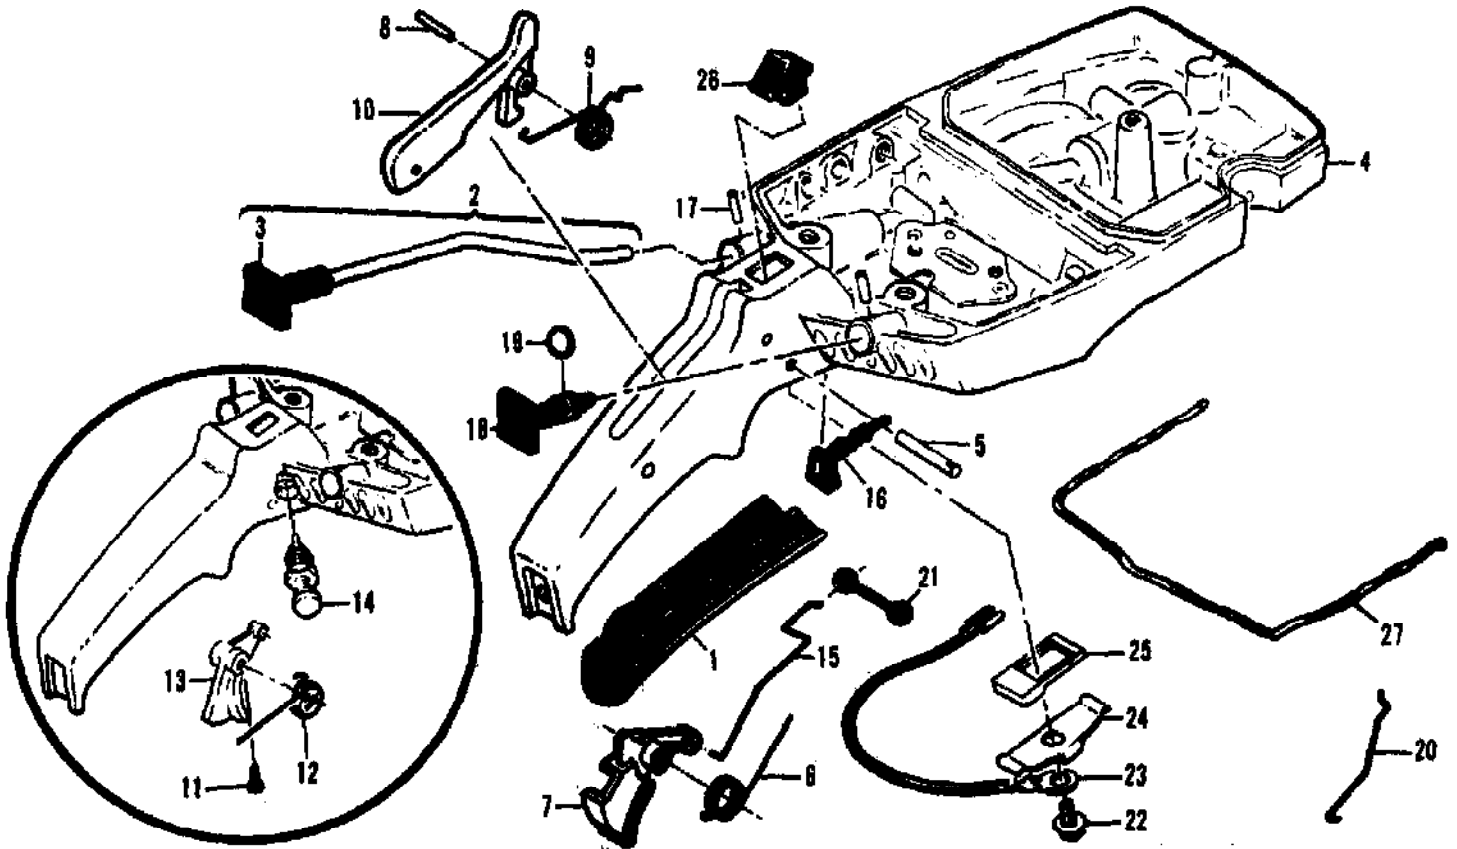

Ref #	Part Number	Qty	Description
1	89320	1	Insert - Handle grip
2	64871	1	Button & Rod Assembly
3	63044	1	Button - Oiler
4	84183A	1	Kit - Fuel tank/control
5	110378	1	Pin - Roll 3/16 x 15/16
6	92152	1	Spring - Trigger
7	92151	1	Trigger - Throttle
8	105654	1	Pin - Roll 1/8 x 7/8
9	92154	1	Spring - Trigger release
10	92153	1	Release - Trigger
11	110668	1	Screw - Fil hd 8-36 x 5/8
12	87178	1	Spring - Throttle return
13	88796	1	Trigger
14	85451	1	Latch Assembly - Throttle
15	85107	1	Rod - Throttle
16	68522A	1	Seal - Throttle rod
17	105673	2	Pin - Roll 3/32 x 9/16
18	69041	1	Button - Choke
19	105614	1	"O" Ring
20	69042	1	Rod - Choke
21	69043	1	Snubber - Rod
22	110706	1	Screw - Fil hd 8-18 x 1/2
23	62973A	1	Wire Asy - Stop switch
24	62451	1	Control - Switch
25	62950A	1	Base - Switch
26	68846	1	Button - Switch
27	69564	1	Seal - Airbox