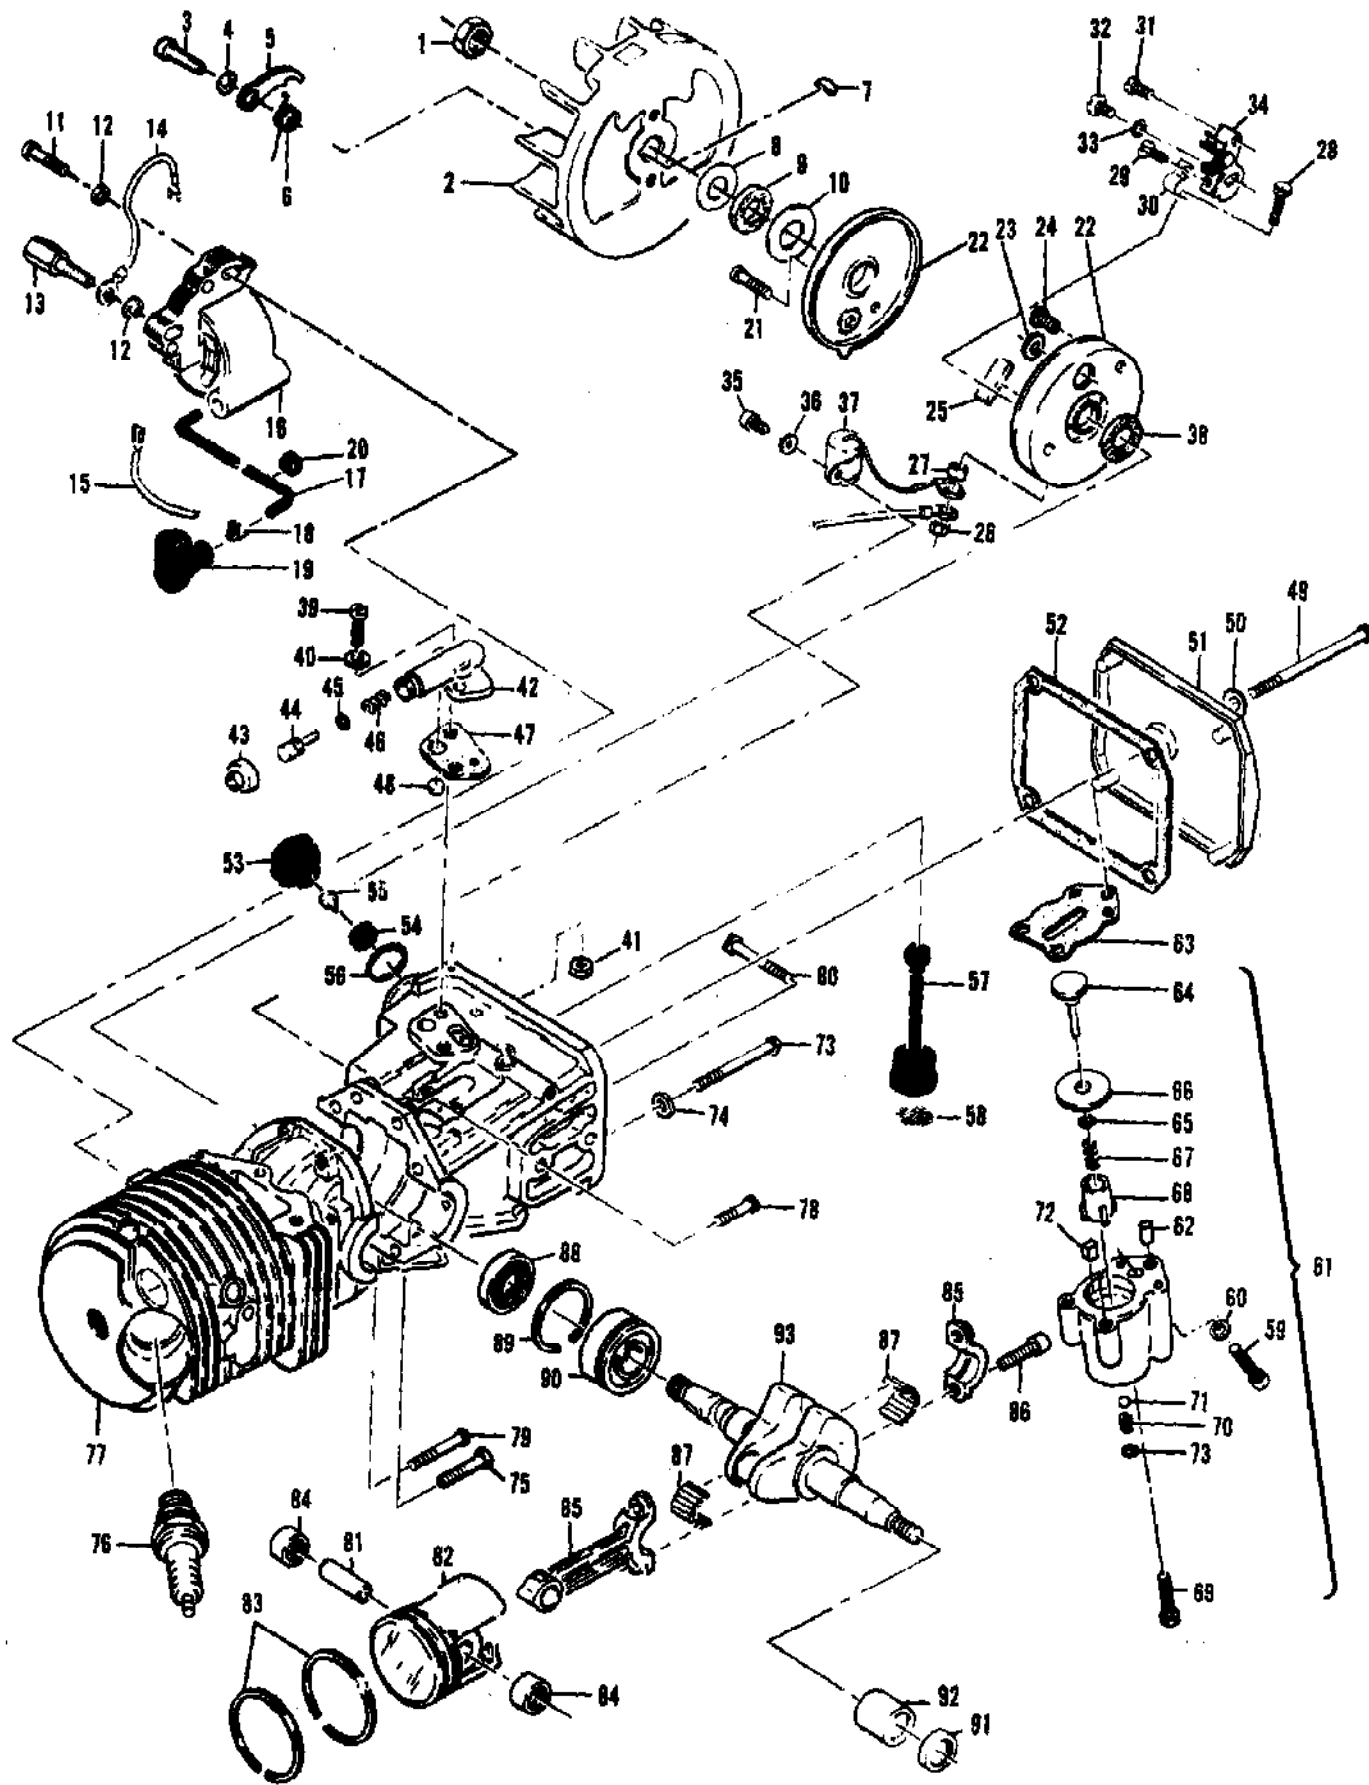

Ref #	Part Number	Qty	Description
1	110703	1	Nut-Hx 3/8-24
2	86068	1	Flywheel
3	88804	2	Screw-Pawl pivot
4	83241	2	Washer-Special
5	67546	2	Pawl-Starter
6	67545	2	Spring-Pawl
7	100106	1	Key-Woodruff
8	67057	1	Washer - Thrust
9	67056	1	Seal-Breaker box cover
10	67054	1	Washer - Thrust
11	110127	1	Screw-Hx hd 10-24 x 7/8 (SEMS)
12	100002	2	Washer-#10
13	83512	1	Stud-Special
14	84686	1	Wire Asy-Ground
15	69344	1	Wire Asy-Primary
16	87246A	1	Coil & Lamination Asy
17	50120	1	Wire Asy-Spark plug
18	55061	1	Connector
19	85758	1	Boot
20	100268	1	Grommet
21	110584	1	Screw-Pan hd 8-32 x 3/4
22	91852	1	Kit-Breaker Box & Cover
23	91838	1	Washer
24	110489	1	Screw-Pan hd 6-32 x 7/16
25	54184	1	Wiper-Cam
26	100298	1	Nut-Hx 6-32
27	62365	1	Spacer-Breaker
28	110346	1	Screw-Hx hd 6-32 x 3/4
29	110706	1	Screw-Pan hd 8-18 x 1/2
30	83126	1	Strap-Conduction
31	110811	1	Screw-Pan hd 8-32 x 3/8
32	110969	1	Screw-Hx hd 8-32 x 1/2
33	105976	1	Washer-#8
34	88808	1	Breaker Asy
35	110623	1	Screw-Fil hd 8-32 x 1/2
36	100080	1	Washer-#8
37	85358	1	Condenser
38	67051	1	Seal-Breaker box
39	110338	2	Screw-Fil hd 8-32 x 1/2
40	110613	2	Washer-#8
41	100955	1	Nut-Hx 8-32
42	84156	1	Housing-Pump
43	62262	1	Cap-Housing
44	62266	1	Plunger-Pump
45	105614	1	"O" Ring
46	66687	1	Spring-Pump
47	91669	1	Gasket-Pump
48	91668	1	Valve-Pump
49	110291	1	Screw-Pan hd 10-24 x 2-5/8
50	110921	1	Washer-Sealing
51	86304	1	Cover-Oil tank
52	86306	1	Gasket-Cover
53	87270	1	Cap-Oil tank
54	87269	1	Retainer-Valve
55	86402	1	Valve-Check