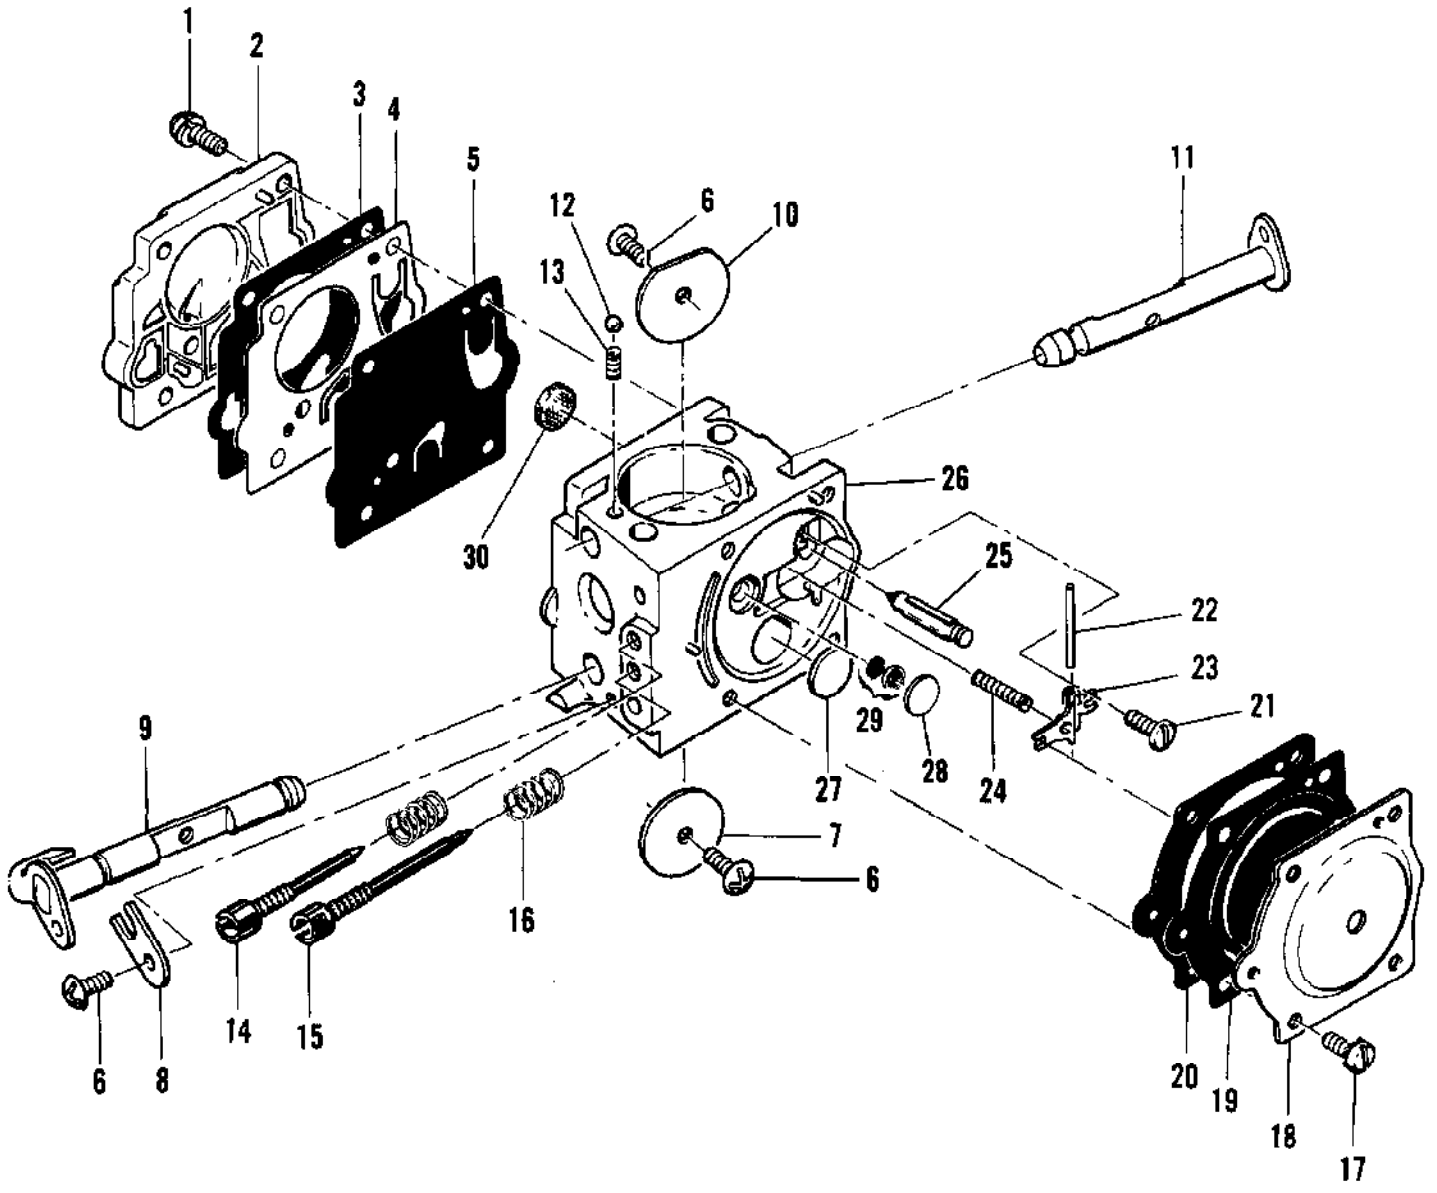

Ref #	Part Number	Qty	Description
	67379	1	Carburetor Assy (McCulloch SDC 2)
1	67501	4	Screw - Pump cover
2	83760	1	Cover - Pump
3	67495	1	Gasket - Cover
4	67498	1	Diaphragm - Check valve
5	83114	1	Diaphragm - Fuel pump
6	47690	3	Screw - Plate
7	67487	1	Plate - Throttle
8	67489	1	Clip - Shaft
9	67486	1	Shaft Assy - Throttle
10	67490	1	Plate - Choke
11	67488	1	Shaft Assy - Choke
12	100302	1	Ball - Choke friction
13	67504	1	Spring - Choke friction
14	67506	1	Needle - High speed
15	67505	1	Needle - Idle
16	67502	2	Spring - Needle
17	70798	4	Screw - Diaphragm cover
18	83761	1	Cover - Diaphragm
19	67499	1	Diaphragm - Metering
20	67496	1	Gasket - Diaphragm
21	67500	1	Screw - Lever pin
22	67508	1	Pin - Lever
23	67509	1	Lever - Inlet
24	67503	1	Spring - Lever
25	67491	1	Valve - Needle
26	67483	1	Body Assy - Carburetor
27	71690	1	Plug - 3/8
28	69506	1	Plug - 5/16
29	83758	1	Kit - Valve & Seat Assy
30	67507	1	Screen - Fuel
	67482		Gasket Set
	67481		Repair Kit