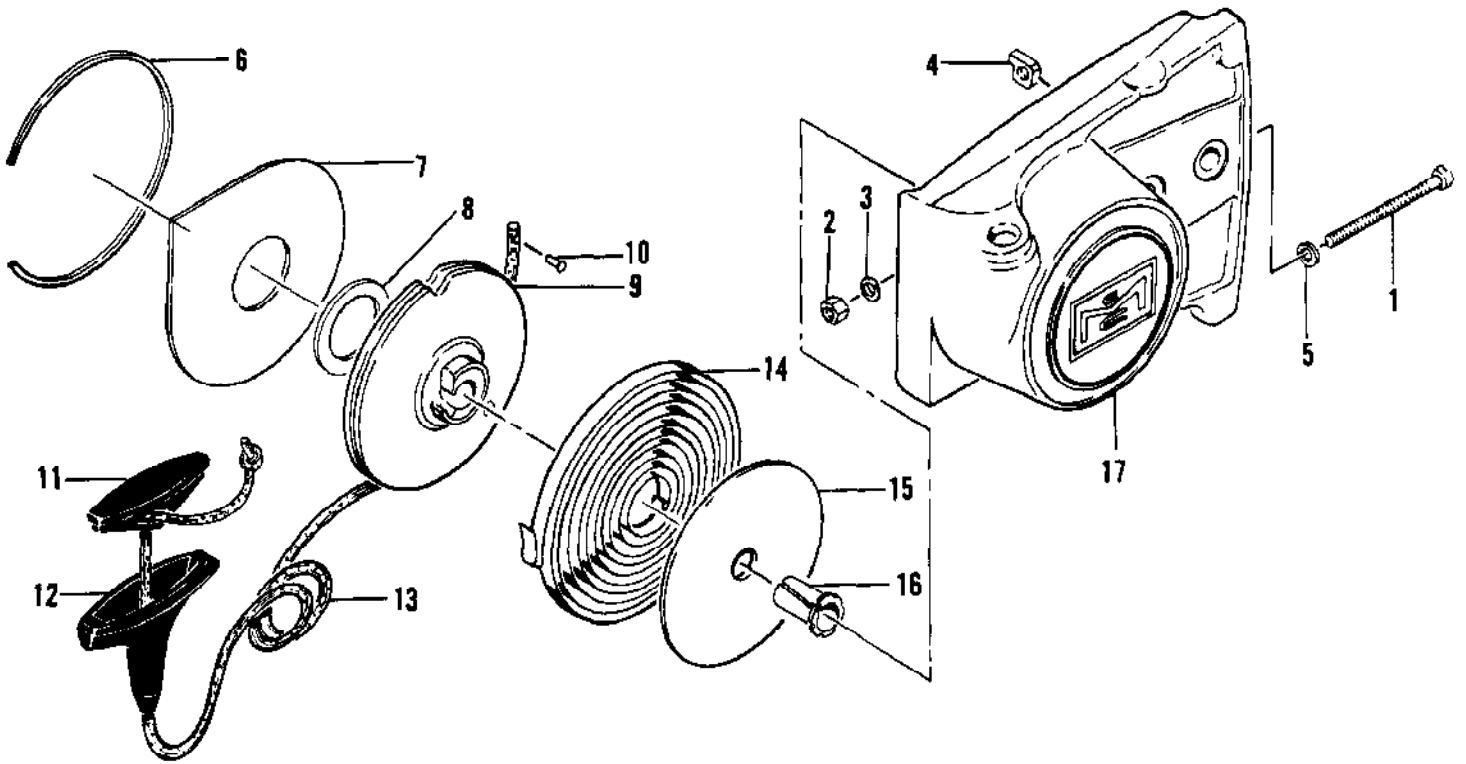

61753

Ref #	Part Number	Qty	Description
61753	61753		"Break All" Chain Breaker Required when repairing chain; Instructions included.

78960

78961

78963

78964

110626

Ref #	Part Number	Qty	Description
78960	78960		40:1 Two-Cycle Motor Oil - 6oz. can
78961	78961		40:1 Two-Cycle Motor Oil - 6-pack (6oz. can)
78963	78963		40:1 Two-Cycle Motor Oil - 16oz. can
78964	78964		40:1 Two-Cycle Motor Oil - 6-pack (16oz.can)
110626	110626		40:1 Two-Cycle Motor Oil - 1 qt. bottle

No  
Diagram  
Available  
  
Parts List  
Only

Ref #	Part Number	Qty	Description
	83434		Manual - Owner's
	63746		Scrench
	63341A		Kit - Spike
	62827		Wrench
	65712		Guide - Timing
	63432		Spark Plug - AC CS42T
	65778		Spark Plug - AC CS41T
	69210		Piston Assy - 0.020 in. oversize
	62813		Ring Set - Piston 0.020 in. oversize
	69211		Piston Assy - 0.030 in. oversize
	62812		Ring Set - Piston 0.030 in. oversize
	64330		Bar Plate Set
	63084		Manual - Shop
	69058		Kit - Wrap around frame
	69191		Kit - Pressure test adaptor
	83406		Kit - Spark arrester screen
	84453		Kit - Piston tool
	63541		Bar - 16 in.
	62556M		Chain Assy - 16 in. bar

110631

110632

Ref #	Part Number	Qty	Description
110631	110631		Chain, Bar, and Sprocket Oil - 1qt. bottle
110632	110632		Chain, Bar, and Sprocket Oil - Case of 24 (1qt. Bottles)

A

B

C

D

Ref #	Part Number	Qty	Description
	83850	1	Clutch Guard Assy
1	102144	1	Screw - Bar adjusting
2	102067	1	Nut - Hex 10-24
3	110387	1	Washer - Wave
4	61705	1	Nut - Bar adjusting
5	110264	1	Washer - #10
6	67205	1	Retainer - Shield
7	63985	1	Shield - Dust
8	63986	1	Washer - Thrust
9	83651	1	Drum - Starter
10	110470	1	Rivet - Starter rope
11	62191A	1	Insert - Handle
12	62190A	1	Handle - Starter
13	69964	1	Rope - Starter
14	83334	1	Spring - Rewind
15	63987	1	Shield - Spring
16	61635A	1	Bushing - Nyliner
17	83569	1	Guard - Clutch