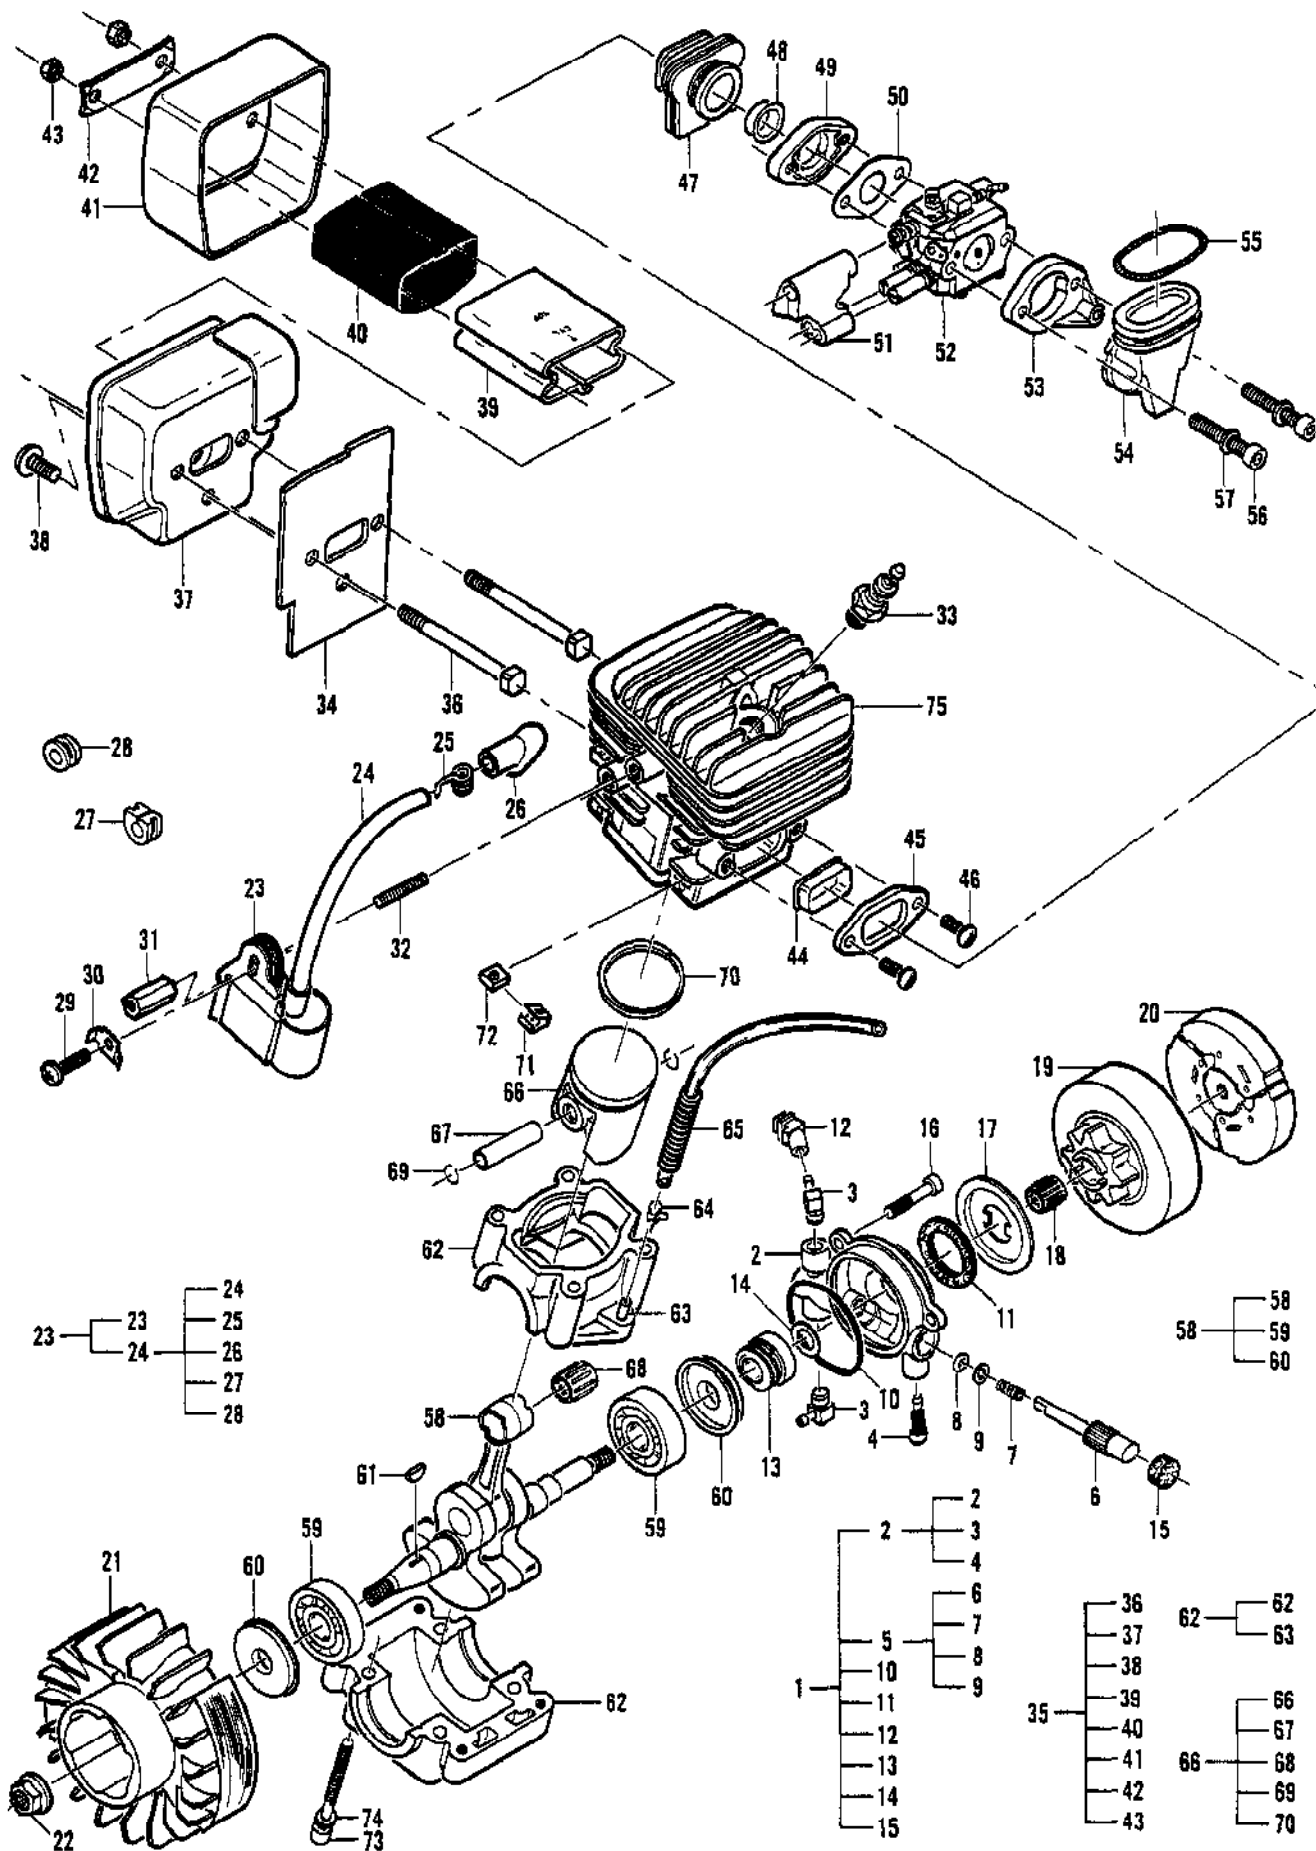

Ref #	Part Number	Qty	Description
1	301912	1	Kit, Oil Pump Assembly
2	300721	1	Pump Assembly, Oil
3	322182	2	Fitting
4	322635	1	Screw, Adjustment
5	301913	1	Kit, Gear/Plunger Assembly
6		1	Piston/Gear Assembly Not available separately.
7		1	Spring, Comp. Not available separately.
8		1	O-Ring Not available separately.
9	110582	1	Washer
10	111162	1	O-Ring, 1.625 x.06
11	323435	1	Washer, Felt
12	322864	1	Connector, Oil Pump
13	322662	1	Gear, Worm
14	322884	1	Washer
15	323126	1	Seal, Felt
16	111108	3	Screw, Plastite #8
17	322856	1	Washer, Clutch Drum
18	111104	1	Bearing, 10 x 13 x 13mm
19	301338	1	Drum/Sprocket Assembly (.325 x 87)
20	300726	1	Clutch Assembly (3-shoe)
21	322848	1	Flywheel
22	110961	1	Nut, Hex 5/16-24 See Torque Chart
22	110961	1	Flywheel Nut Torque lbs./in. 175-185, Loctite 242.
23	301759	1	Ignition Assembly
24	223884	1	Kit, Spark Plug Wire
25	102556	1	Connector, Spark
26	95266	1	Boot, Spark Plug
27	215533-01	1	Grommet, H/T Lead Not Used
28	110995	1	Grommet, S/Plug Wire Not Used
29	217936	1	Screw, TR 10-24 x .75 Torx See Torque Chart
29	217936	1	Ignition Screw Torque lbs./in. 45-50, Loctite 242.
30	322881	1	Contact, Ground
31	322854	1	Spacer, Nut 10-24 x .834 See Torque Chart
31	322854	1	Ignition Spacer Nut Torque lbs./in. 45-50, Loctite 242.
32	322855	1	Stud, 10-24 x 1.105
33	62345	1	Spark Plug,DJSJ See Torque Chart
33	62345	1	Spark Plug Torque lbs./in. 110-120.
33	93018	1	Spark Plug,RDJ8J
33	93018	1	Spark Plug Torque lbs./in. 110-120.
34	322853	1	Baffle, Muffler (Gasket)
35	300923	1	Muffler Assembly
36	300720	2	Screw, Muffler
37	301607	1	Body Assembly, Muffler
38	217935	1	Screw, TR 10-24 x .5 Torx See Torque Chart
38	217935	1	Muffler Body to Cylinder Torque lbs./in. 45-50, Loctite 262.
39	300718	1	Baffle, Muffler
40	300719	1	Screen, Spark Arrester
41	301608	1	Body, Muffler, Outer
42	301609	1	Lock Plate
43	216682	2	Nut, Hex, Lock 10-24 See Torque Chart
43	216682	2	Muffler Nuts Torque lbs./in. 50-55, Permatex 133A.
44	322655	1	Eyelet, Boot
45	322649	1	Flange, Boot
46	219881	2	Screw, 10-24 x .62 Tr Hd Tx See Torque Chart