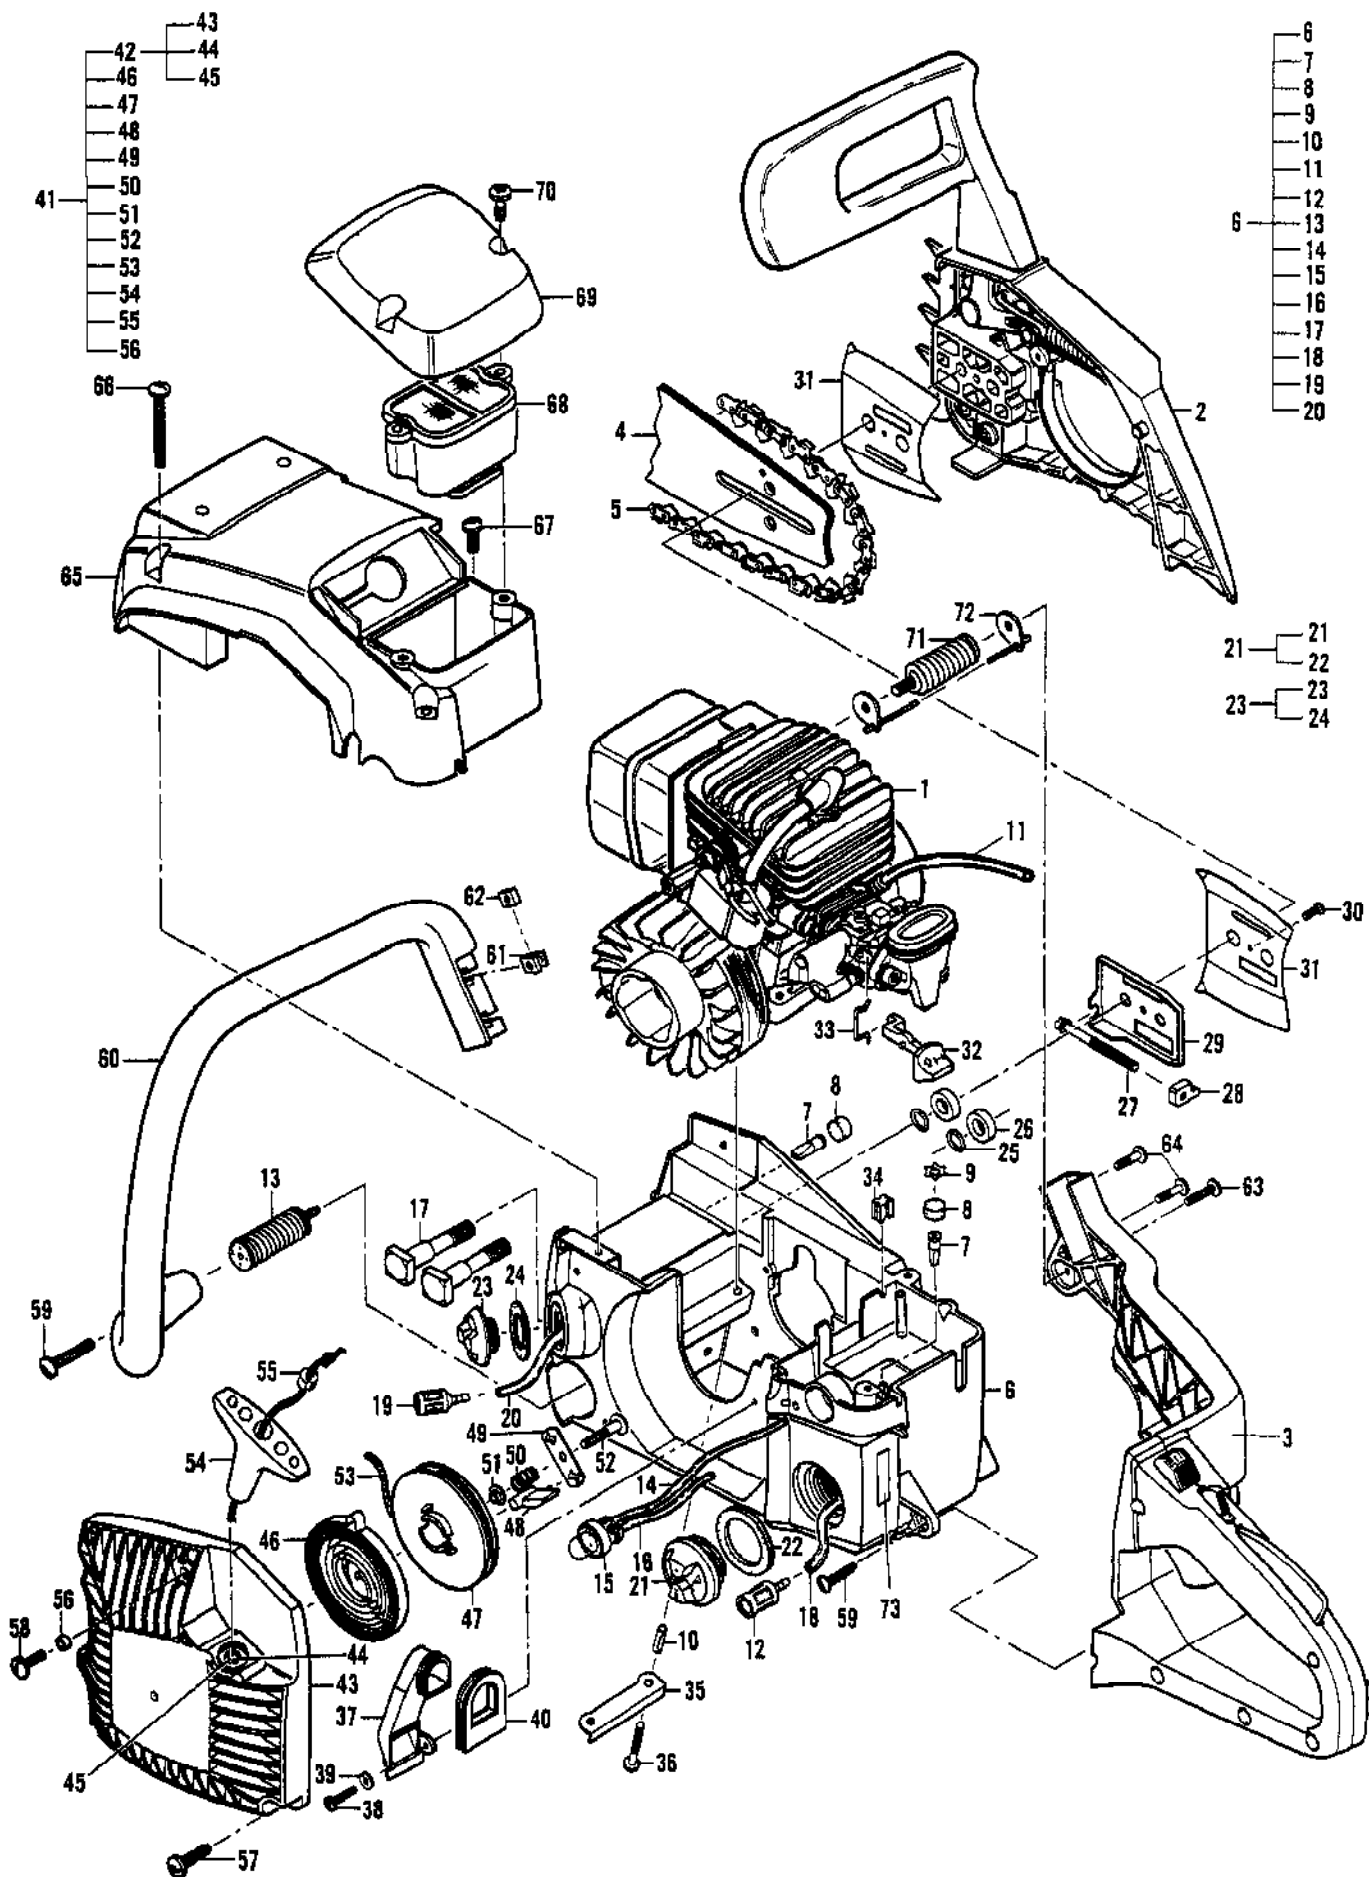

Ref #	Part Number	Qty	Description
1			Engine Assembly See "Engine Assembly" illustration and parts list.
2			Chain Brake Assembly See "Chain Brake Assembly" illustration and parts list.
3			Rear Handle Assembly See "Rear Handle Assembly" illustration and parts list.
4			Bar See "Bar and Chain Information" parts list.
5			Chain See "Bar and Chain Information" parts list.
6	300730	1	Fuel/Oil Tank Assembly (Black)
	301600	1	Fuel/Oil Tank Assembly (Grey)
7	322199	2	Valve, Duckbill
8	300259	2	Filter, Foam
9	322859	1	Retainer, Vent
10	322883	4	Spacer
11	322647	1	Hose, Pulse
12	300869	1	Filter, Fuel
13	301417	1	Isolator Assembly, Handle
14	322860	1	Hose, Fuel
15	224242-02	1	Primer, Remote
16	322861	1	Hose, Primer
17	111107	2	Bolt, Bar 5/16-18, Shoulder
18	218480	1	Hose, Fuel/Oil
19	225062	1	Pickup, Oil
20	322867	1	Hose, Oil
21	301112	1	Fuel Cap Assembly
22	322742	1	Gasket, Fuel Cap
23	300917	1	Oil Cap Assembly
24	322863	1	Gasket, Oil Cap
25	111142	2	O-Ring, .013
26	322658	2	Washer, Bar Bolt
27	322634	1	Screw, Bar Adjusting
28	322646	1	Nut, Bar Adjusting
29	322873	1	Plate, Bar
30	111143	1	Screw, 6-19 x .375
31	301612	2	Plate, Bar Guide
32	322880	1	Lever, Choke
33	300728	1	Rod, Choke
34	323339	1	Plug, Pulse Hose
35	301615	2	Plate, Range
36	217937	4	Screw, 10-24 x 1 Torx
36	217937	4	Crankcase to Fuel/Oil Tank Torque lbs./in. 55-60, Loctite 262.
37	322665	1	Precleaner Assembly
38	223357	1	Screw, 8-16 Plastite
39	105976	1	Washer, #8 Plain
40	322666	1	Boot, Intake
41	300226	1	Starter Assembly (Yellow)
42	301914	1	Housing/Rope Guide Assembly
	301679	1	Starter Assembly (Grey)
	301915	1	Housing/Rope Guide Assembly
43		1	Housing, Starter (Yellow) Not available separately.
		1	Housing, Starter (Grey) Not available separately.
44		1	Rope Guide Not available separately.