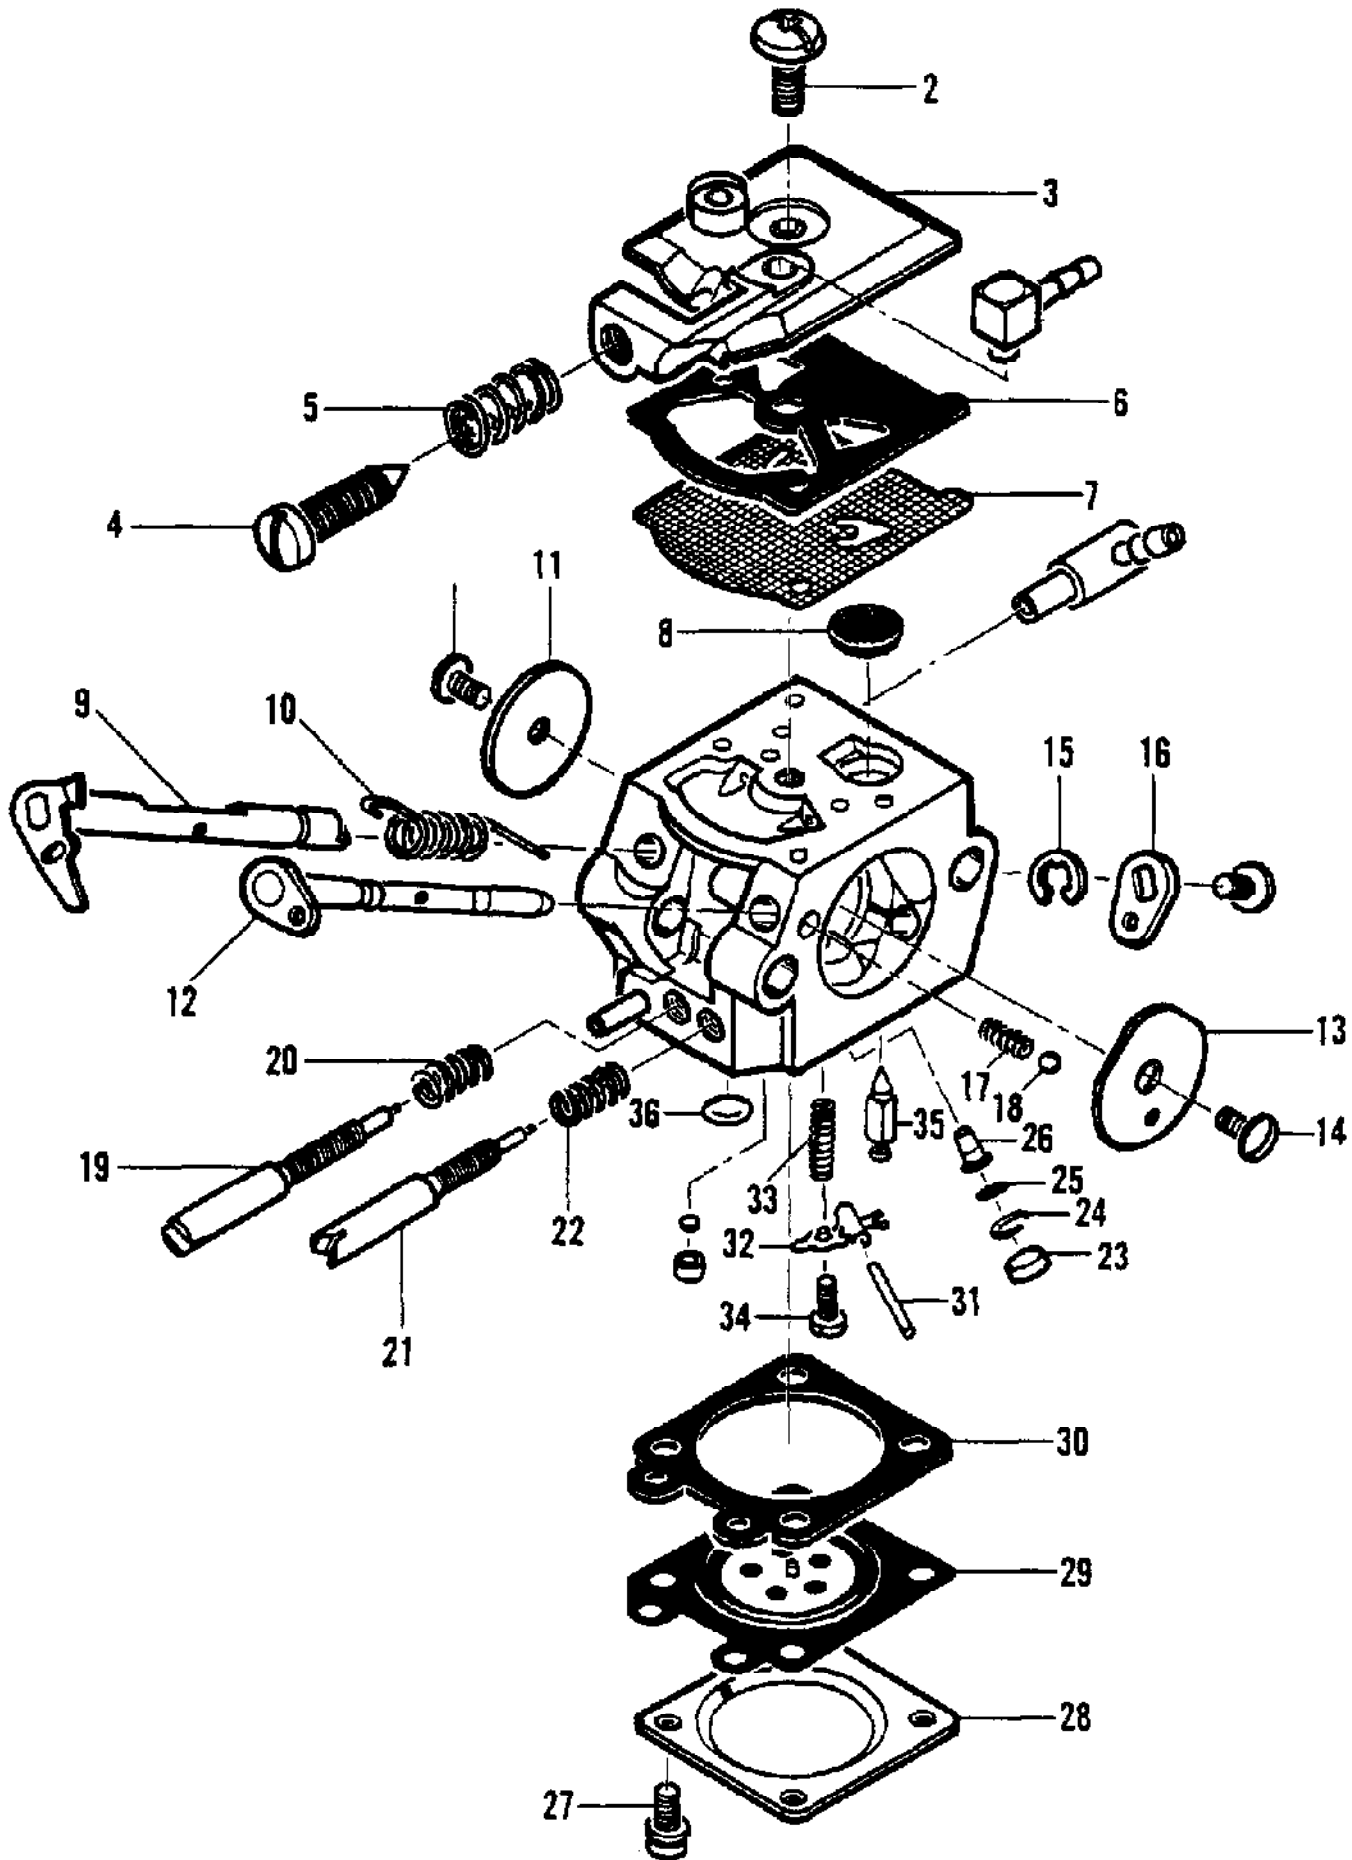

No  
Diagram  
Available  
  
Parts List  
Only

Ref #	Part Number	Qty	Description
	323219-33		Bar - 16" Sprocket Tip
	323215-33		Bar - 18" Sprocket Tip
	323217-33		Bar - 20" Sprocket Tip
	323218-33		Chain - 16"/ 66 Length/Drive Links (PMR320GLX)
	323214-33		Chain - 18"/ 72 Length/Drive Links (PMR320GLX)
	323216-33		Chain - 20"/ 78 Length/Drive Links (PMR320GLX)

Ref #	Part Number	Qty	Description
1	322657-02		Carburetor Assembly (WT334)
2		1	Screw, Pump Cover
3		1	Cover, Fuel Pump
4		1	Screw, Idle Adjustment
5		1	Spring
6		1	Gasket, Fuel Pump
7		1	Diaphragm, Fuel Pump
8		1	Screen, Fuel Inlet
9		1	Shaft Assembly, Throttle
10		1	Spring, Throttle Return
11		1	Shutter, Throttle
12		1	Shaft Assembly, Choke
13		1	Shutter, Choke
14		2	Screw, Shutter
15		1	Ring, Shaft Retainer
16		1	Lever, Throttle
17		1	Spring, Choke Friction
18		1	Ball, Choke Friction
19		1	Needle, Idle
20		1	Spring, Idle Needle
21		1	Needle, High
22		1	Spring, High Needle
23		1	Plug
24		1	Ring, Screen Retainer
25		1	Screen, Check Valve
26		1	Seat Assembly, Check Valve
27		4	Screw, Metering Cover
28		1	Cover, Metering Diaphragm
29		1	Diaphragm Assembly, Metering
30		1	Gasket, Metering Diaphragm
31		1	Pin, Metering Lever
32		1	Lever, Metering
33		1	Spring, Metering Lever
34		1	Screw, Metering Lever Pin
35		1	Valve, Inlet Needle
36		1	Plug, Welch
	323673		Kit, Major Repair (A1120-WT)
	323674		Kit, Gasket/Diaphragm (B1109-WT)