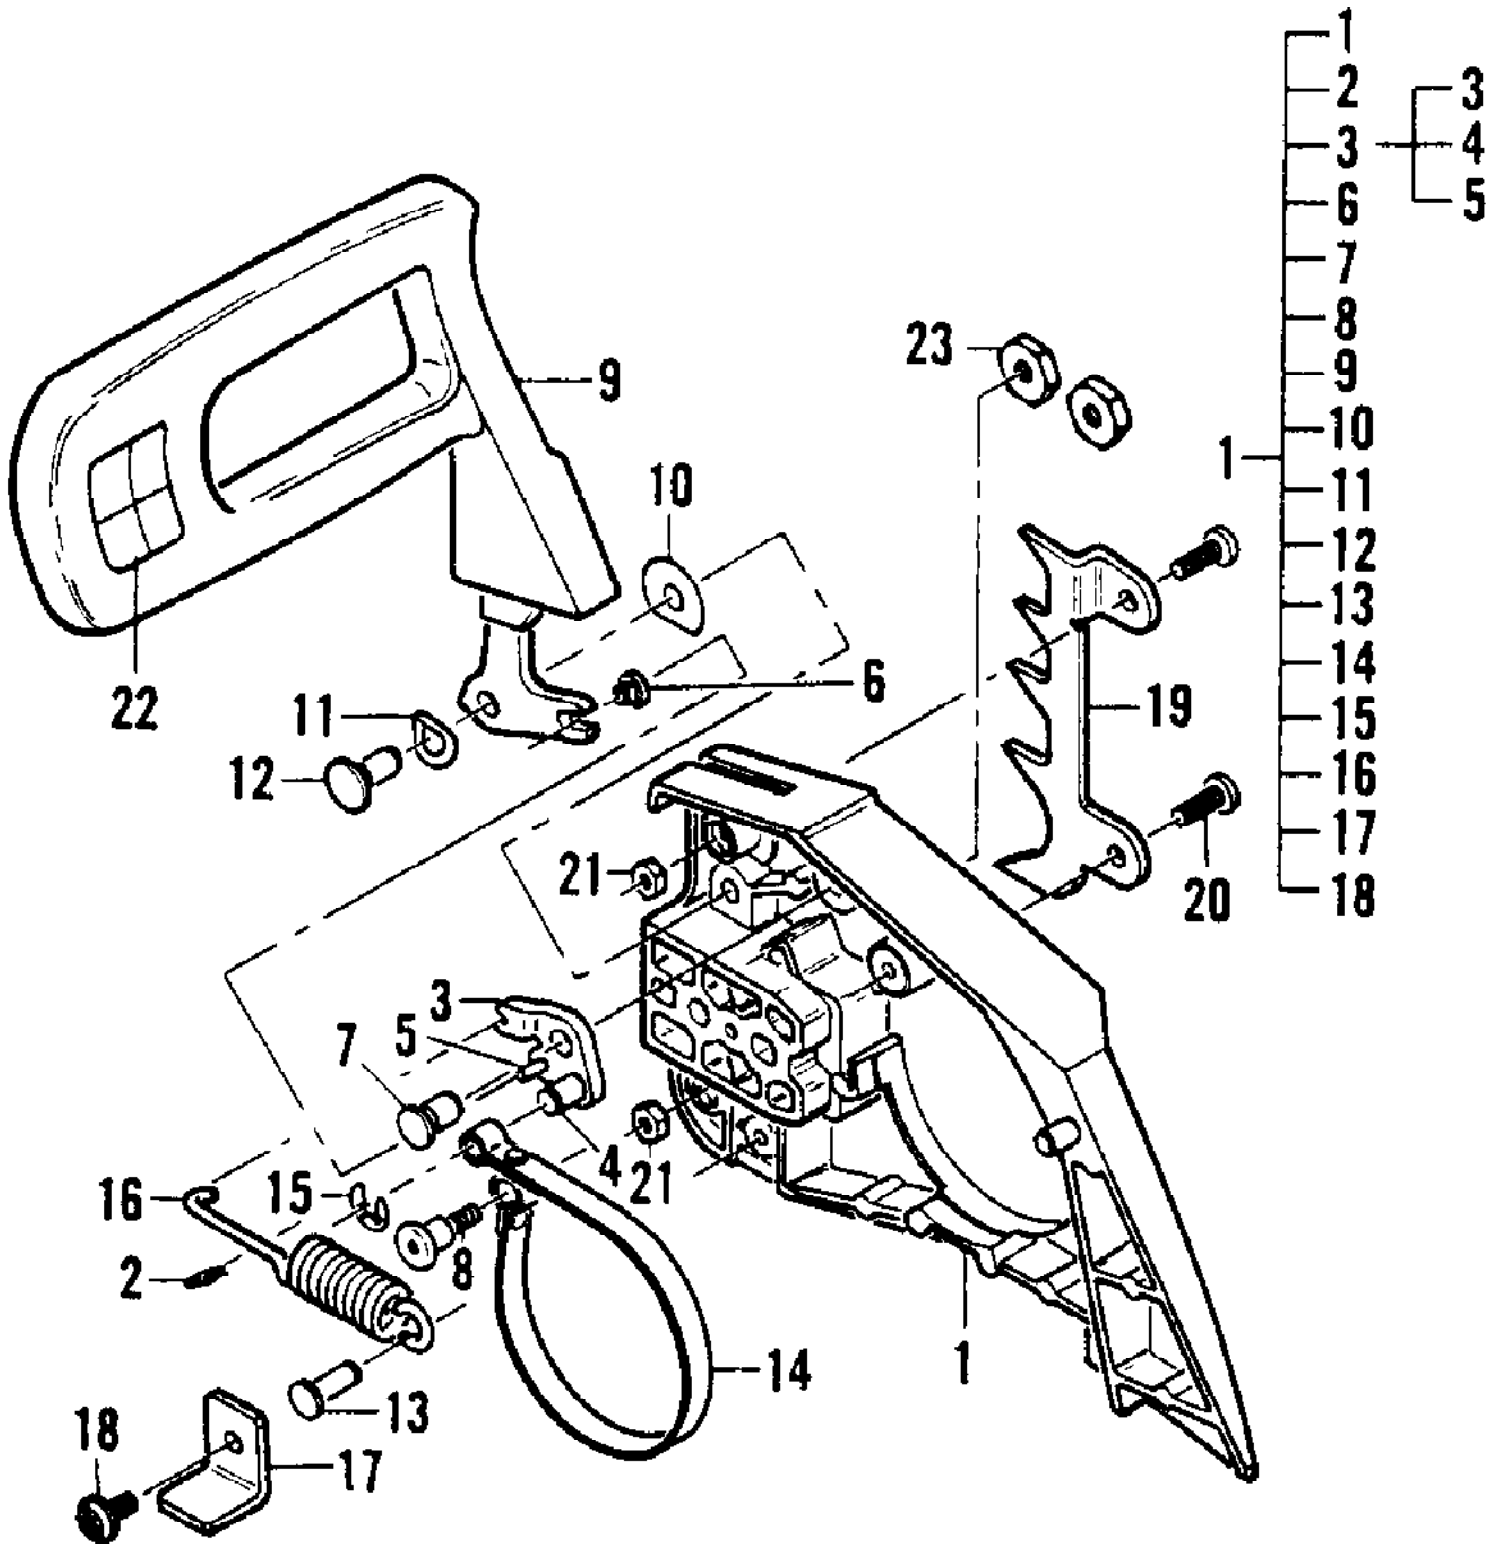

No  
Diagram  
Available  
  
Parts List  
Only

Ref #	Part Number	Qty	Description
	323219-33		Bar - 16" Sprocket Tip
	323215-33		Bar - 18" Sprocket Tip
	323217-33		Bar - 20" Sprocket Tip
	323218-33		Chain - 16"/ 66 Length/Drive Links (PMR320GLX)
	323214-33		Chain - 18"/ 72 Length/Drive Links (PMR320GLX)
	323216-33		Chain - 20"/ 78 Length/Drive Links (PMR320GLX)

Ref #	Part Number	Qty	Description
1	322657-02		Carburetor Assembly (WT334)
2		1	Screw, Pump Cover
3		1	Cover, Fuel Pump
4		1	Screw, Idle Adjustment
5		1	Spring
6		1	Gasket, Fuel Pump
7		1	Diaphragm, Fuel Pump
8		1	Screen, Fuel Inlet
9		1	Shaft Assembly, Throttle
10		1	Spring, Throttle Return
11		1	Shutter, Throttle
12		1	Shaft Assembly, Choke
13		1	Shutter, Choke
14		2	Screw, Shutter
15		1	Ring, Shaft Retainer
16		1	Lever, Throttle
17		1	Spring, Choke Friction
18		1	Ball, Choke Friction
19		1	Needle, Idle
20		1	Spring, Idle Needle
21		1	Needle, High
22		1	Spring, High Needle
23		1	Plug
24		1	Ring, Screen Retainer
25		1	Screen, Check Valve
26		1	Seat Assembly, Check Valve
27		4	Screw, Metering Cover
28		1	Cover, Metering Diaphragm
29		1	Diaphragm Assembly, Metering
30		1	Gasket, Metering Diaphragm
31		1	Pin, Metering Lever
32		1	Lever, Metering
33		1	Spring, Metering Lever
34		1	Screw, Metering Lever Pin
35		1	Valve, Inlet Needle
36		1	Plug, Welch
	323673		Kit, Major Repair (A1120-WT)
	323674		Kit, Gasket/Diaphragm (B1109-WT)