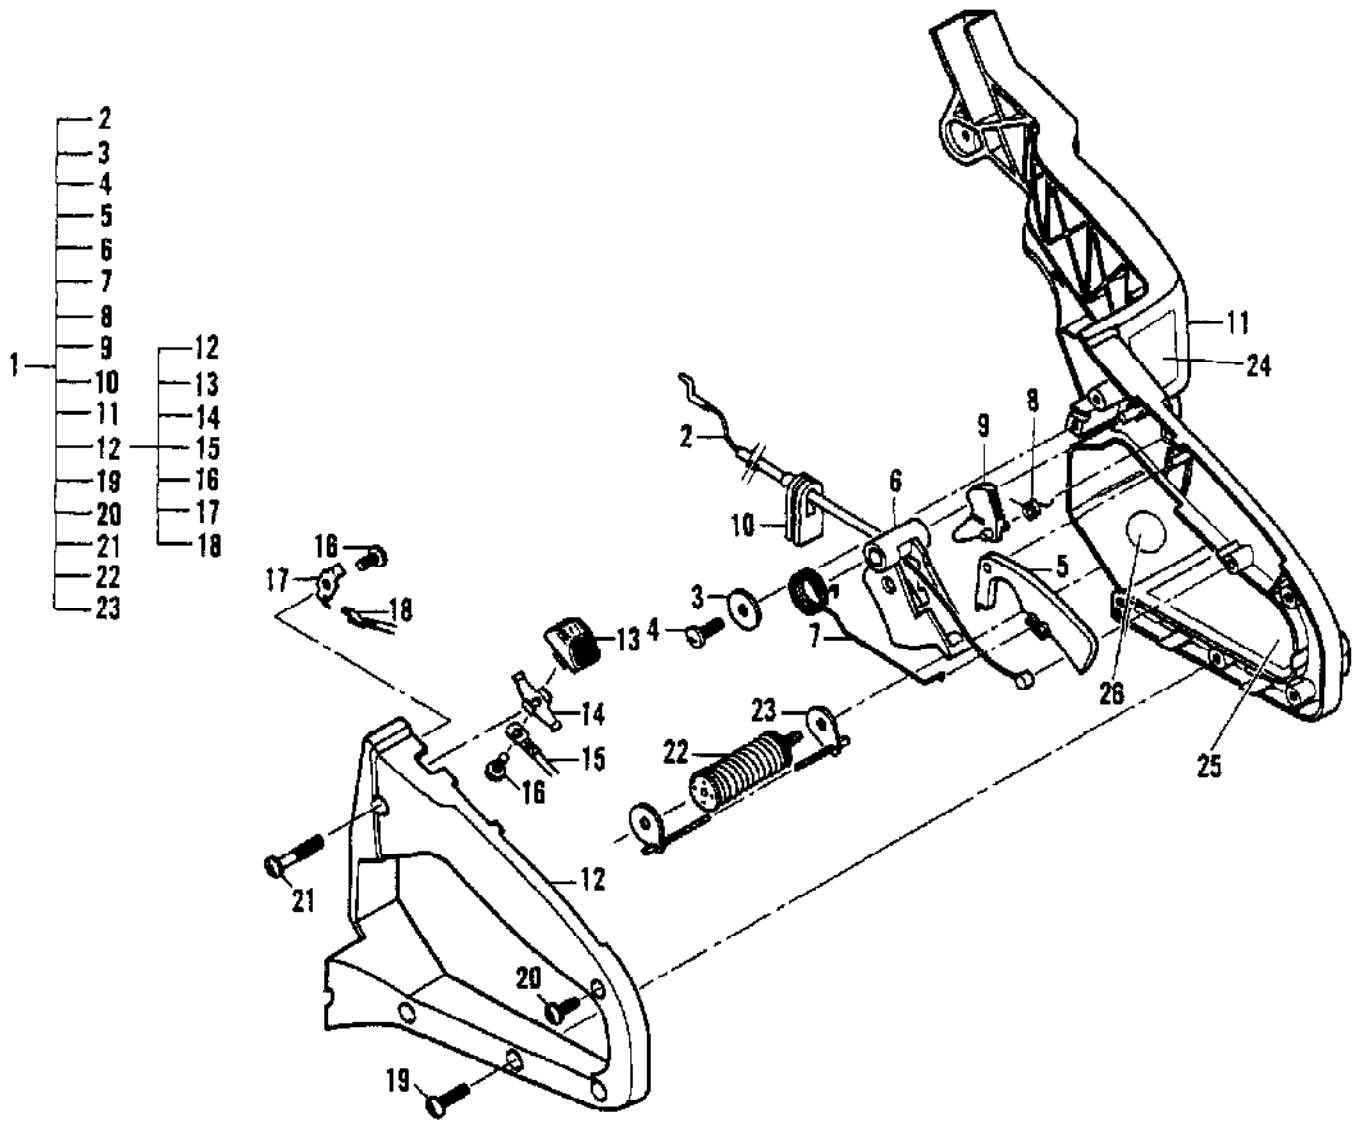

Ref #	Part Number	Qty	Description
1	301916	1	Handle/Trigger Assembly
2	300727	1	Cable, Throttle
3	300297	1	Washer, .19 ID x.68 00
4	111180	1	Screw, 8-16 x 5 Torx
5	322870	1	Release, Trigger
6	322869	1	Trigger
7	322875	1	Spring, Trigger
8	322876	1	Spring, High Idle
9	322874	1	Latch, High Idle
10	322878	1	Grommet, Throttle
11	322670	1	Frame, Rear
12	301397	1	Cover Assembly, Handle
13	224245	1	Button, Stop Switch
14	62451	1	Contact, Ignition Switch
15	322851	1	Wire Assembly
16	111069	2	Screw, 8-16 x .375 Plastite
17	322881	1	Contact, Ground
18	322852	1	Wire, Ground Assembly
19	111113	3	Screw, Rear Frame Cover
20	111180	1	Screw, 8-16 x 5 Torx
21	300299	1	Screw, 8-16 x 1 Torx Plastite
22	301417	1	Isolator Assembly, Handle
23	323344	1	Safety Cable Assembly
24	46754-89	1	Label, ANSI (Eng/Fr)
	46755-10	1	Label, ANSI (Tri-lingual)
	46755-07	1	Label, ANSI (Eng/Spn)
25	46752-21	1	Label, Start Instructions (Eng/Sp)
	46753-74	1	Label, Start Inst. (Eng/Fr)
26	322386	1	Label, UL Listing