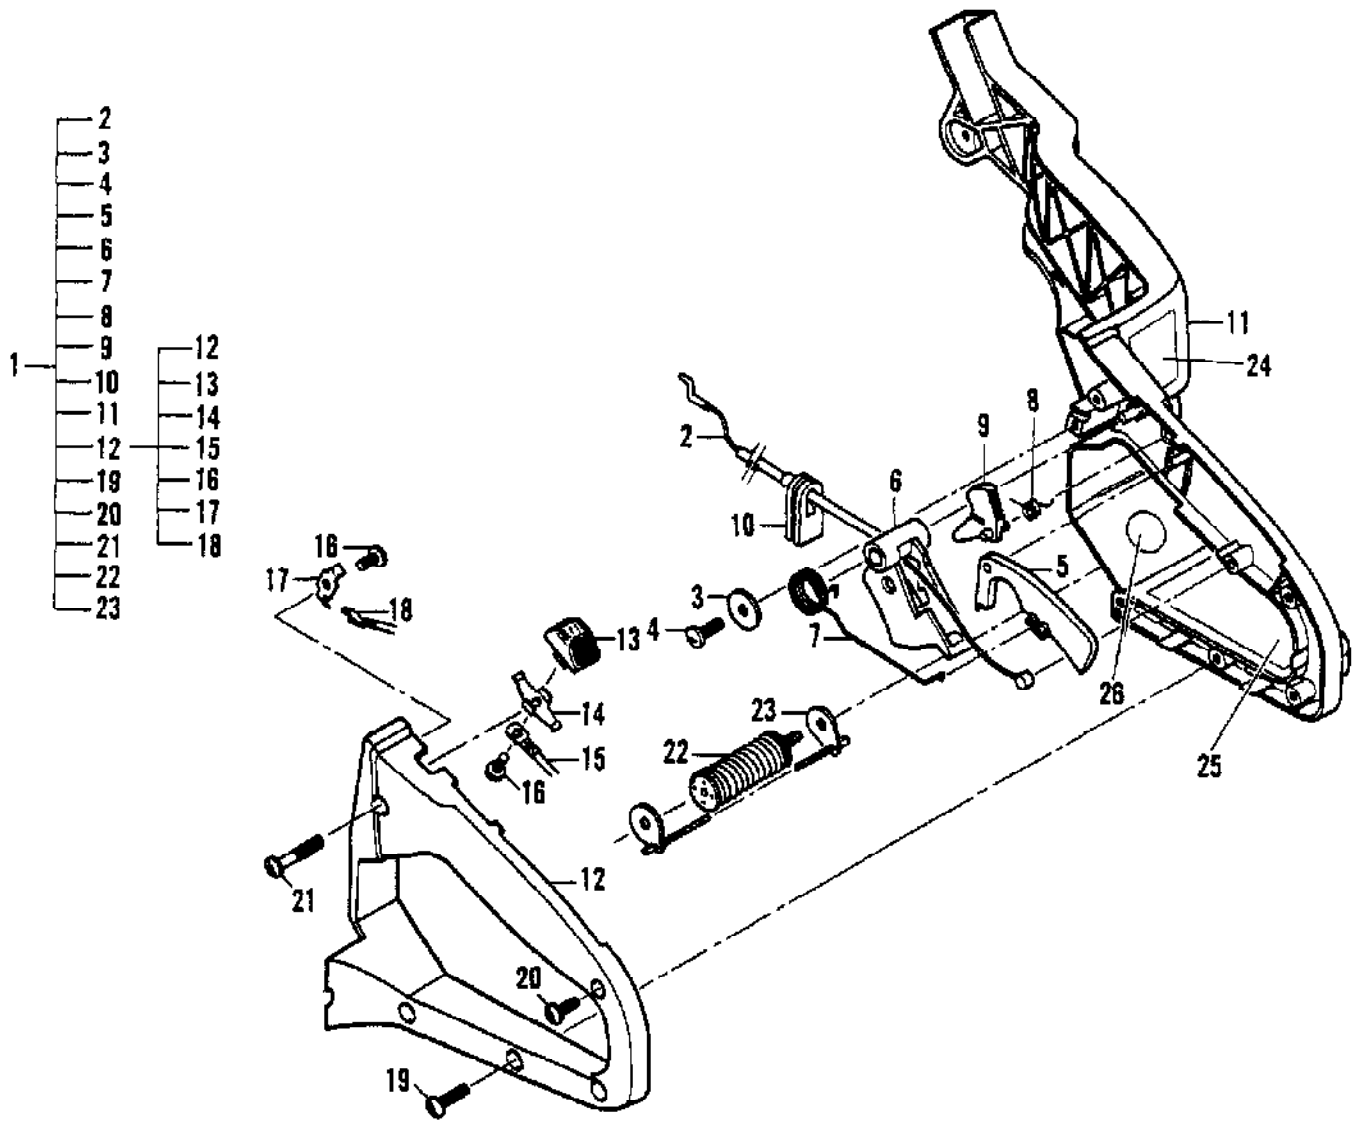

Ref #	Part Number	Qty	Description
1	301916	1	Handle/Trigger Assembly
2	300727	1	Cable, Throttle
3	300297	1	Washer, .19 ID x.68 00
4	111180	1	Screw, 8-16 x 5 Torx
5	322870	1	Release, Trigger
6	322869	1	Trigger
7	322875	1	Spring, Trigger
8	322876	1	Spring, High Idle
9	322874	1	Latch, High Idle
10	322878	1	Grommet, Throttle
11	322670	1	Frame, Rear
12	301397	1	Cover Assembly, Handle
13	224245	1	Button, Stop Switch
14	62451	1	Contact, Ignition Switch
15	322851	1	Wire Assembly
16	111069	2	Screw, 8-16 x .375 Plastite
17	322881	1	Contact, Ground
18	322852	1	Wire, Ground Assembly
19	111113	3	Screw, Rear Frame Cover
20	111180	1	Screw, 8-16 x 5 Torx
21	300299	1	Screw, 8-16 x 1 Torx Plastite
22	301417	1	Isolator Assembly, Handle
23	323344	1	Safety Cable Assembly
24	46754-89	1	Label, ANSI (Eng/Fr)
	46755-10	1	Label, ANSI (Tri-lingual)
	46755-07	1	Label, ANSI (Eng/Spn)
25	46752-21	1	Label, Start Instructions (Eng/Sp)
	46753-74	1	Label, Start Inst. (Eng/Fr)
26	322386	1	Label, UL Listing