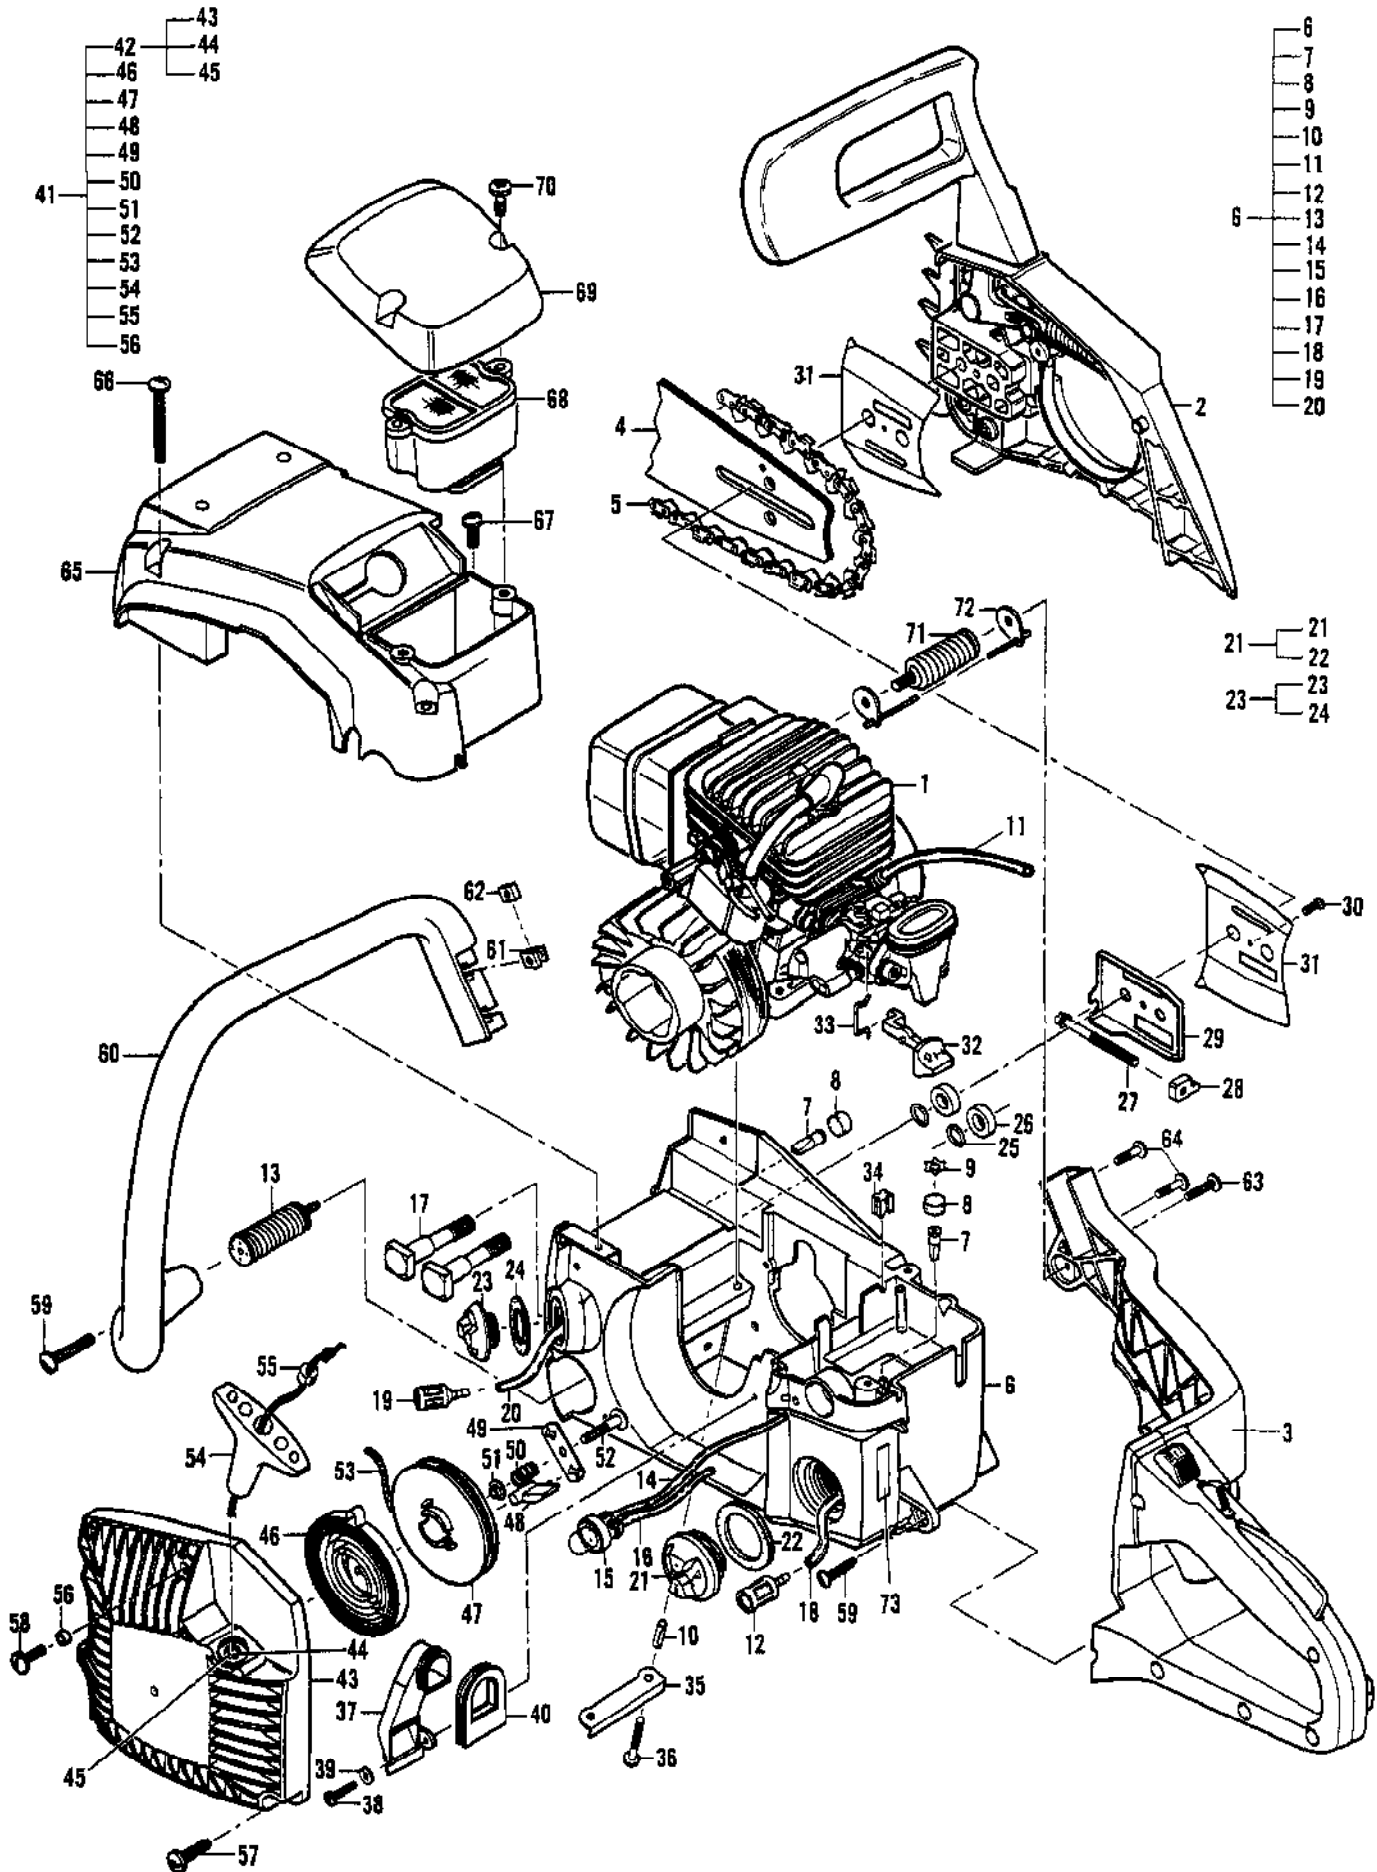

Ref #	Part Number	Qty	Description
1			Engine Assembly See "Engine Assembly" illustration and parts list.
2			Chain Brake Assembly See "Chain Brake Assembly" illustration and parts list.
3			Rear Handle Assembly See "Rear Handle Assembly" illustration and parts list.
4			Bar See "Bar and Chain Information" parts list.
5			Chain See "Bar and Chain Information" parts list.
6	300730	1	Fuel/Oil Tank Assembly (Black)
	301600	1	Fuel/Oil Tank Assembly (Grey)
7	322199	2	Valve, Duckbill
8	300259	2	Filter, Foam
9	322859	1	Retainer, Vent
10	322883	4	Spacer
11	322647	1	Hose, Pulse
12	300869	1	Filter, Fuel
13	301417	1	Isolator Assembly, Handle
14	322860	1	Hose, Fuel
15	224242-02	1	Primer, Remote
16	322861	1	Hose, Primer
17	111107	2	Bolt, Bar 5/16-18, Shoulder
18	218480	1	Hose, Fuel/Oil
19	225062	1	Pickup, Oil
20	322867	1	Hose, Oil
21	301112	1	Fuel Cap Assembly
22	322742	1	Gasket, Fuel Cap
23	300917	1	Oil Cap Assembly
24	322863	1	Gasket, Oil Cap
25	111142	2	O-Ring, .013
26	322658	2	Washer, Bar Bolt
27	322634	1	Screw, Bar Adjusting
28	322646	1	Nut, Bar Adjusting
29	322873	1	Plate, Bar
30	111143	1	Screw, 6-19 x .375
31	301612	2	Plate, Bar Guide
32	322880	1	Lever, Choke
33	300728	1	Rod, Choke
34	323339	1	Plug, Pulse Hose
35	301615	2	Plate, Range
36	217937	4	Screw, 10-24 x 1 Torx
36	217937	4	Crankcase to Fuel/Oil Tank Torque lbs./in. 55-60, Loctite 262.
37	322665	1	Precleaner Assembly
38	223357	1	Screw, 8-16 Plastite
39	105976	1	Washer, #8 Plain
40	322666	1	Boot, Intake
41	300226	1	Starter Assembly (Yellow)
42	301914	1	Housing/Rope Guide Assembly
	301679	1	Starter Assembly (Grey)
	301915	1	Housing/Rope Guide Assembly
43		1	Housing, Starter (Yellow) Not available separately.
		1	Housing, Starter (Grey) Not available separately.
44		1	Rope Guide Not available separately.