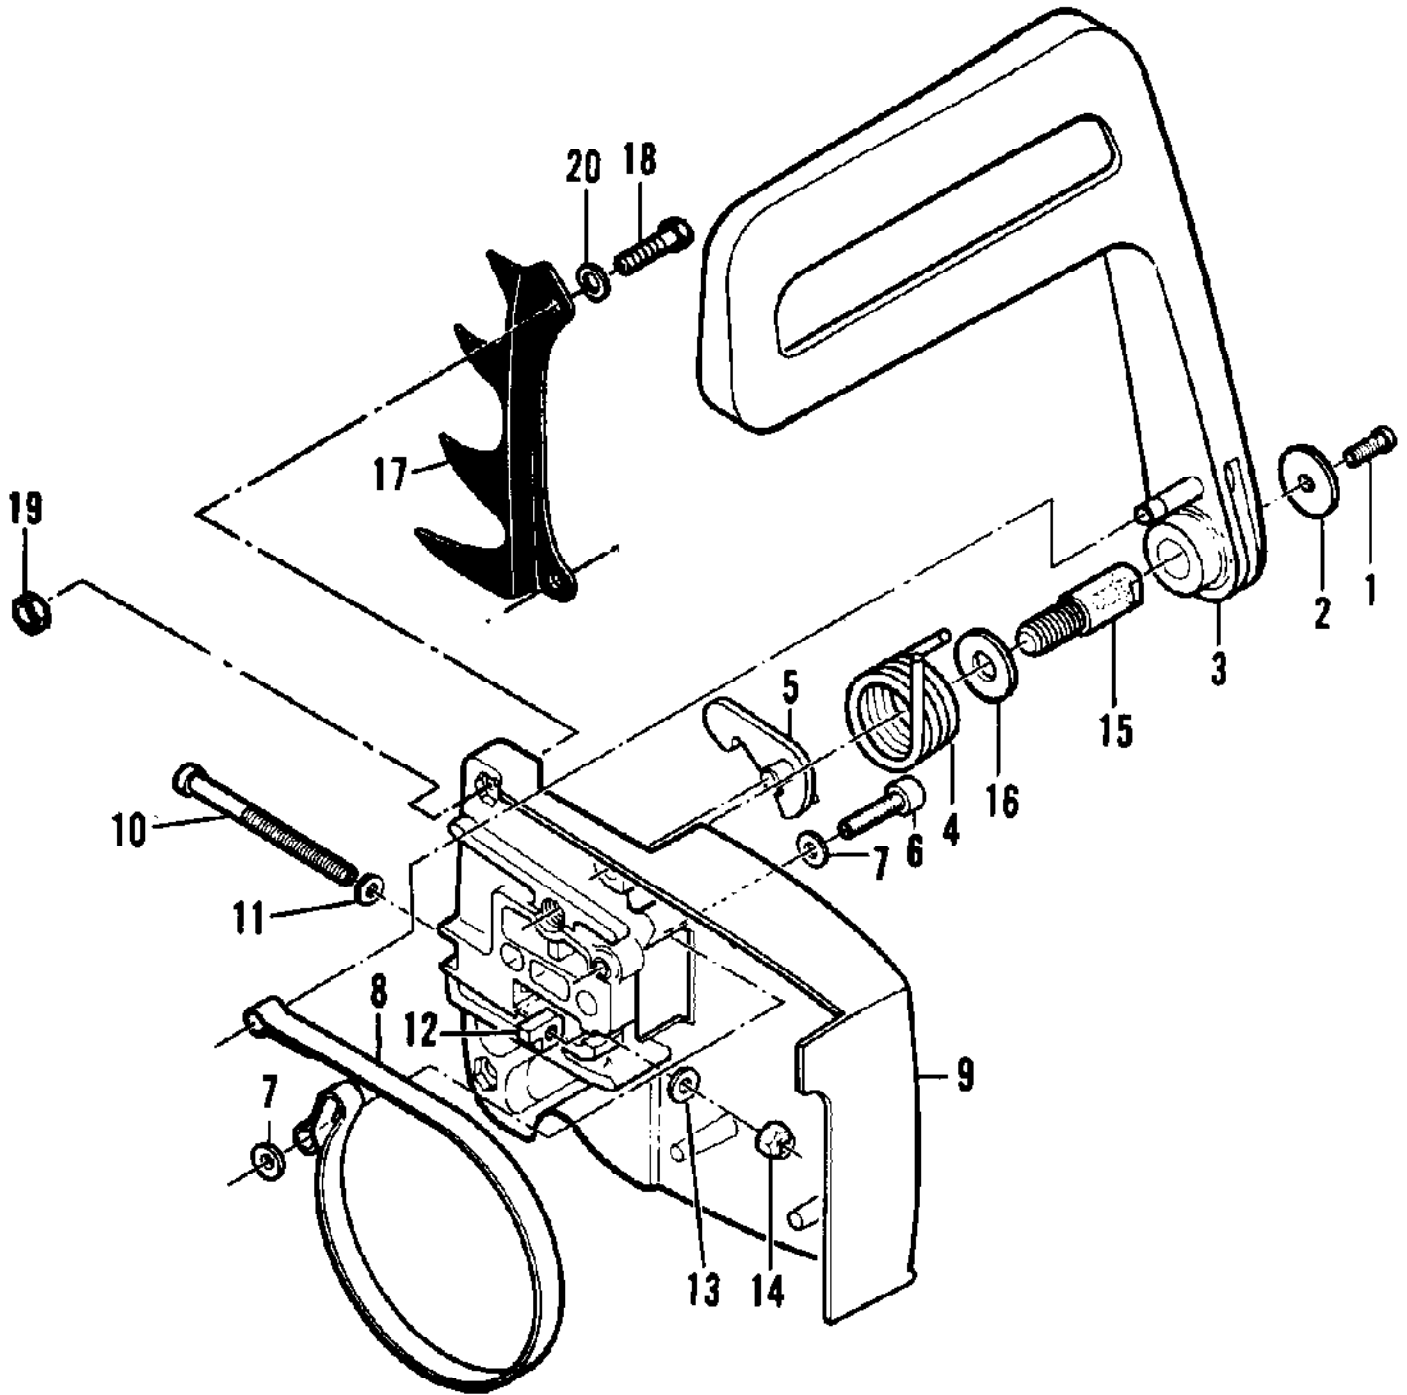

Ref #	Part Number	Qty	Description
	91278	1	CHAIN BRAKE Asy
1	102500	1	Screw - Pan hd 10-24 x 1/2
2	91273	1	Washer - Special
3	91251A	1	Lever Asy
4	91239	1	Spring
5	91235A	1	Latch Asy
6	105738	1	Screw - Skt hd 1/4-20 x 7/8
7	91274	2	Washer - Special
8	91238	1	Band
9	91249	1	Housing Asy
10	110527	1	Screw - Fil hd 10-24 x 2-3/4
11	110264	1	Washer - #10
12	61705	1	Nut - Bar adjusting
13	100002	1	Washer - #10
14	102067	1	Nut - Hx 10-24
15	91246	1	Pin - Lever pivot
16	91245	1	Washer - Thrust
17	86330	1	Kit - Spike
18	102388	2	Screw - Hx hd 10-24 x 5/8
19	101191	2	Nut - Hx 10-24
20	24236	2	Washer - Special