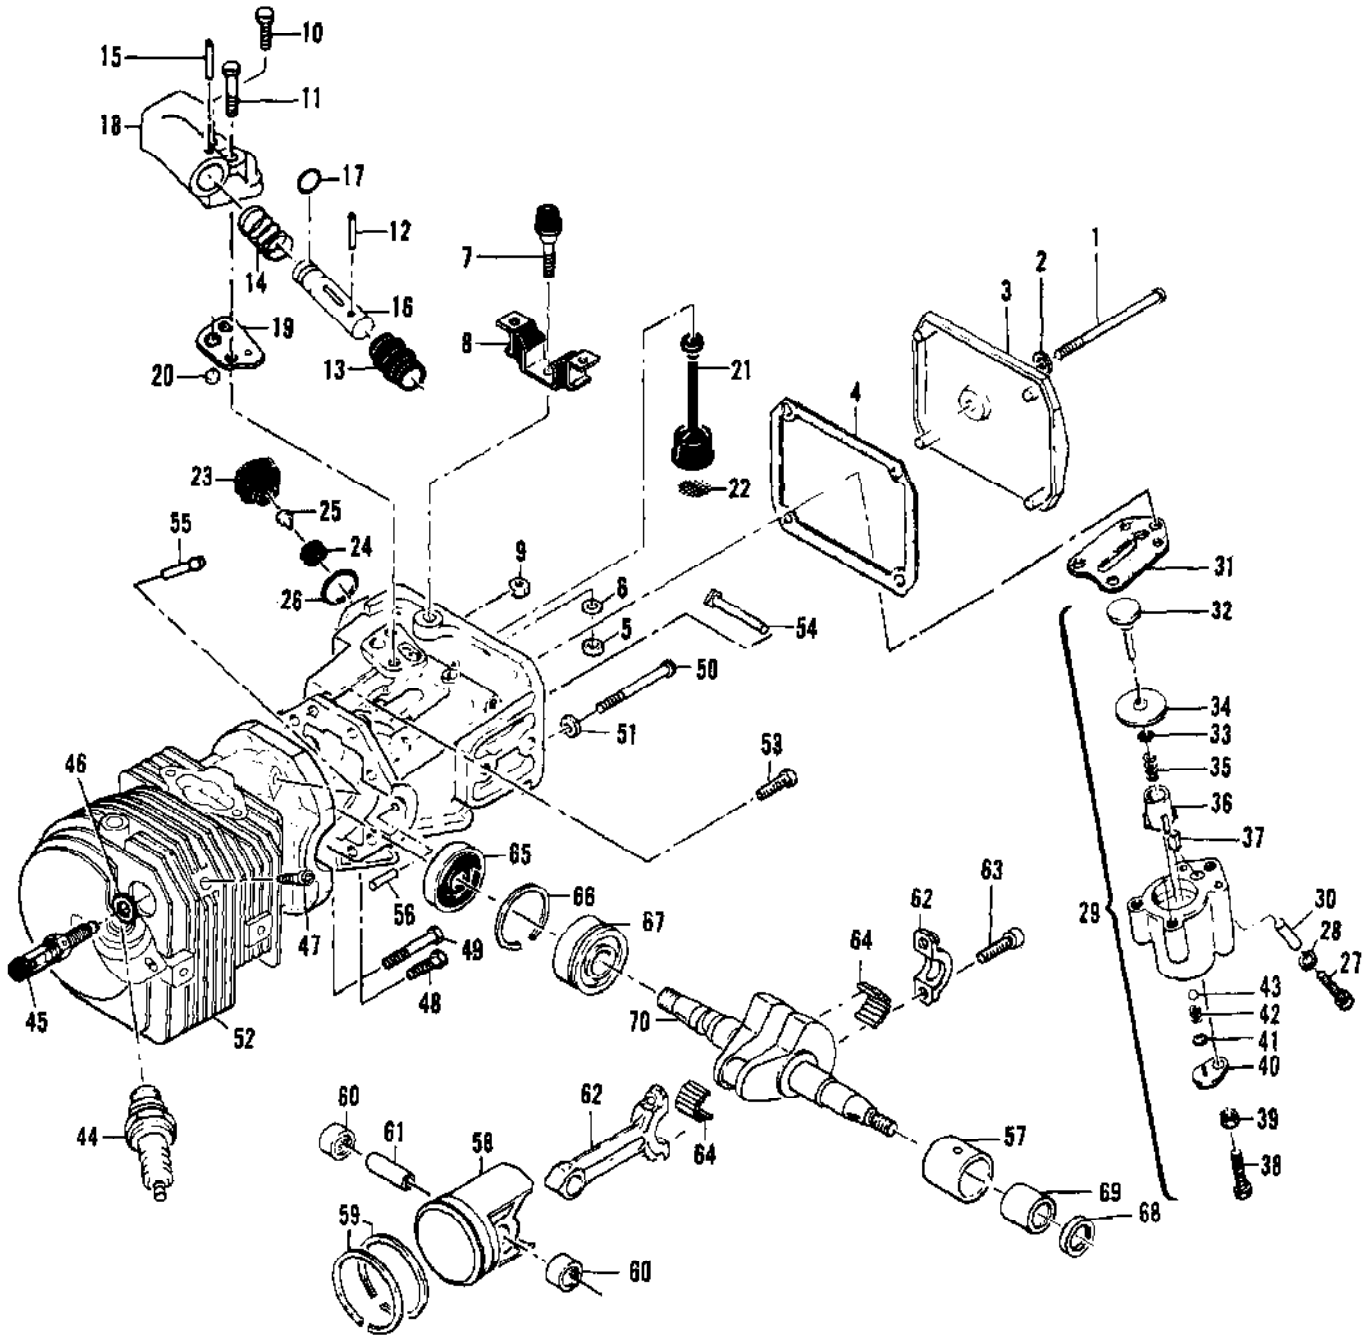

Ref #	Part Number	Qty	Description
1	110291	1	Screw - Pan hd 10-24 x 2-5/8
2	110921	1	Washer - Sealing
3	86304	1	Cover - Oil tank
4	86306	1	Gasket - Cover
5	101143	1	Nut - Hx 1/4-20
6	102523	1	Washer - 1/4
7	69832	1	Bumper - Front
8	91582	1	Mount - Front
9	100955	1	Nut - Hx 8-32
10	110670	1	Screw - Fil hd 8-32 x 1/2
11	105245	1	Screw - Fil hd 8-32 x 1 (SEMS)
12	105673	1	Pin - Roll 3/32 x 9/16
13	69586	1	Boot - Plunger
14	69585	1	Spring - Plunger
15	101556	1	Pin - Roll 1/8 x 5/8
16	91219	1	Plunger - Pump
17	105614	1	"O" Ring
18	91218	1	Body - Oil pump
19	91669	1	Gasket - Oil pump
20	91668	1	Valve - Oiler
21	91672	1	Hose - Oil
22	51506	1	Screen - Hose
23	87270	1	Cap - Oil tank
24	87269	1	Retainer - Valve
25	86402	1	Valve
26	101148	1	"O" Ring
27	110865	1	Screw - Skt hd 10-24 x 7/8
28	100003	1	Washer - #10
29	89115A	1	Pump Asy - Pulse
30	91774	1	Sleeve
31	92818	1	Seal - Pulse pump
32	60260A	1	Piston Asy - Pump
33	105603	1	"O" Ring
34	86182	1	Ring - Piston
35	60259	1	Spring - Piston
36	62227	1	Sleeve - Adjustment
37	91259	1	Pad - Oil pump
38	110386	1	Screw - Hx hd 8-32 x 1
39	100251	1	Nut-Hx 8-32
40	62407	1	Cover-Outlet valve
41	106104	1	"O" Ring
42	92844	1	Spring-Outlet valve
43	102809	1	Ball-Outlet valve
44	63432	1	Spark Plug Used on models 600439A, 600439A, 600439A, with serial number prefix 10-, and 11-.
	93017	1	Spark Plug Used on models 600439E, with serial number prefix 11-.
45	87866	1	Valve-Dsp
46	85505	1	Washer-Valve
47	110681	1	Screw-Skt hd 10-24 x 1/4
48	110963	1	Screw-Hx hd 8-32 x 1.0 W
49	110644	1	Screw-Hx hd 8-32 x 1-1/2
50	62105	4	Screw Asy-Sealing