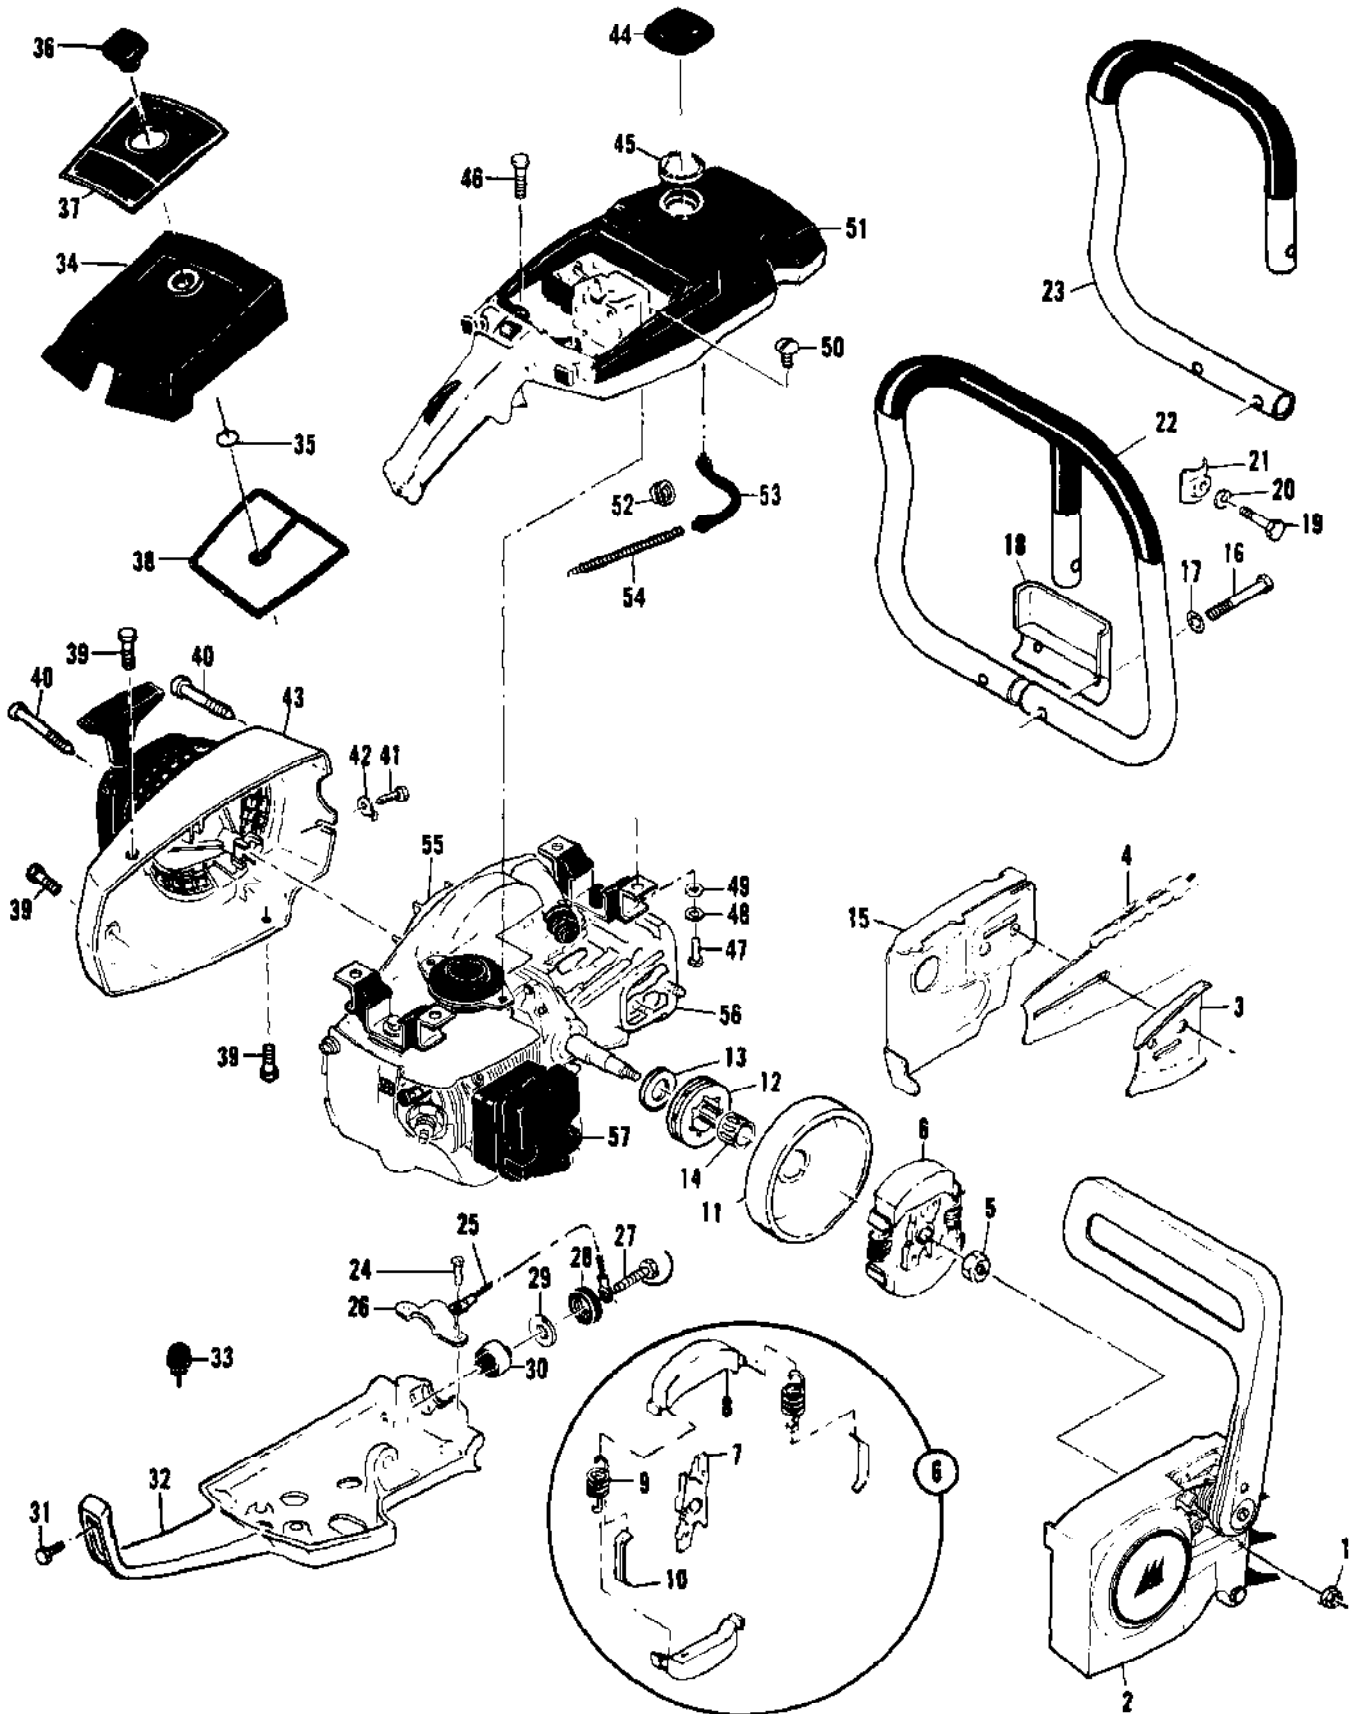

Ref #	Part Number	Qty	Description
	91278	1	CHAIN BRAKE Asy
1	102500	1	Screw - Pan hd 10-24 x 1/2
2	91273	1	Washer - Special
3	91251A	1	Lever Asy
4	91239	1	Spring
5	91235A	1	Latch Asy
6	105738	1	Screw - Skt hd 1/4-20 x 7/8
7	91274	2	Washer - Special
8	91238	1	Band
9	91249	1	Housing Asy
10	110527	1	Screw - Fil hd 10-24 x 2-3/4
11	110264	1	Washer - #10
12	61705	1	Nut - Bar adjusting
13	100002	1	Washer - #10
14	102067	1	Nut - Hx 10-24
15	91246	1	Pin - Lever pivot
16	91245	1	Washer - Thrust
17	86330	1	Kit - Spike
18	102388	2	Screw - Hx hd 10-24 x 5/8
19	101191	2	Nut - Hx 10-24
20	24236	2	Washer - Special

Ref #	Part Number	Qty	Description
1	110894	2	Screw - Hx hd 10-24 x 2-1/8
2	110964	2	Washer
3	83204	1	Bracket Assembly
4			Carburetor Asy See "Carburetor Assembly (SDC 38A)" and "Carburetor Assembly (HS 111A)" illustrations and parts lists.
5	86189	1	Gasket - Carburetor
6	69629	1	Boot - Carburetor controls
6	85901	1	Boot - Carburetor controls
7	64848	1	Hose Assembly - Fuel
8	63932	1	Filter - Fuel
9	100440	1	Washer
10	67944	1	Spring - Hose
11	86273	1	Screw - Idle speed
12	69594	1	Pivot - Oiler lever
13	69781	1	Spring - Oiler lever
14	69825	1	Lever Assembly - Oiler
15	105048	1	Washer - 3/16
16	69802	1	Rod - Oiler
17	105673	2	Pin - Roll 3/32 x 9/16
18	63044	1	Button - Oiler
19	87888A	1	Tank Assembly - Fuel
20	105722	1	Screw - Fil hd 1/4-20 x 1-3/8
21	89400	1	Insert - Handle grip
22	92155	1	Rod - Throttle
23	105654	1	Pin - Roll 1/8 x 7/8
24	92154	1	Spring - Trigger release
25	92153A	1	Release - Trigger
26	110378	1	Pin - Roll 3/16 x 15/16
27	92152	1	Spring - Trigger
28	92151A	1	Trigger - Throttle
29	69600	1	Nipple - Pulse line
30	69630	1	Button - Choke
31	69631	1	Rod - Choke
32	69597	2	Boot - Control rod
33	69043	1	Snubber - Rod
34	110706	1	Screw - Fil hd 8-18 x 1/2 (SEMS)
35	92888	1	Wire Asy - Stop switch
36	62451	1	Contact - Switch
37	62950A	1	Base - Switch
38	68846	1	Button - Switch
	87821		Carburetor Asy
	85916		Carburetor Asy