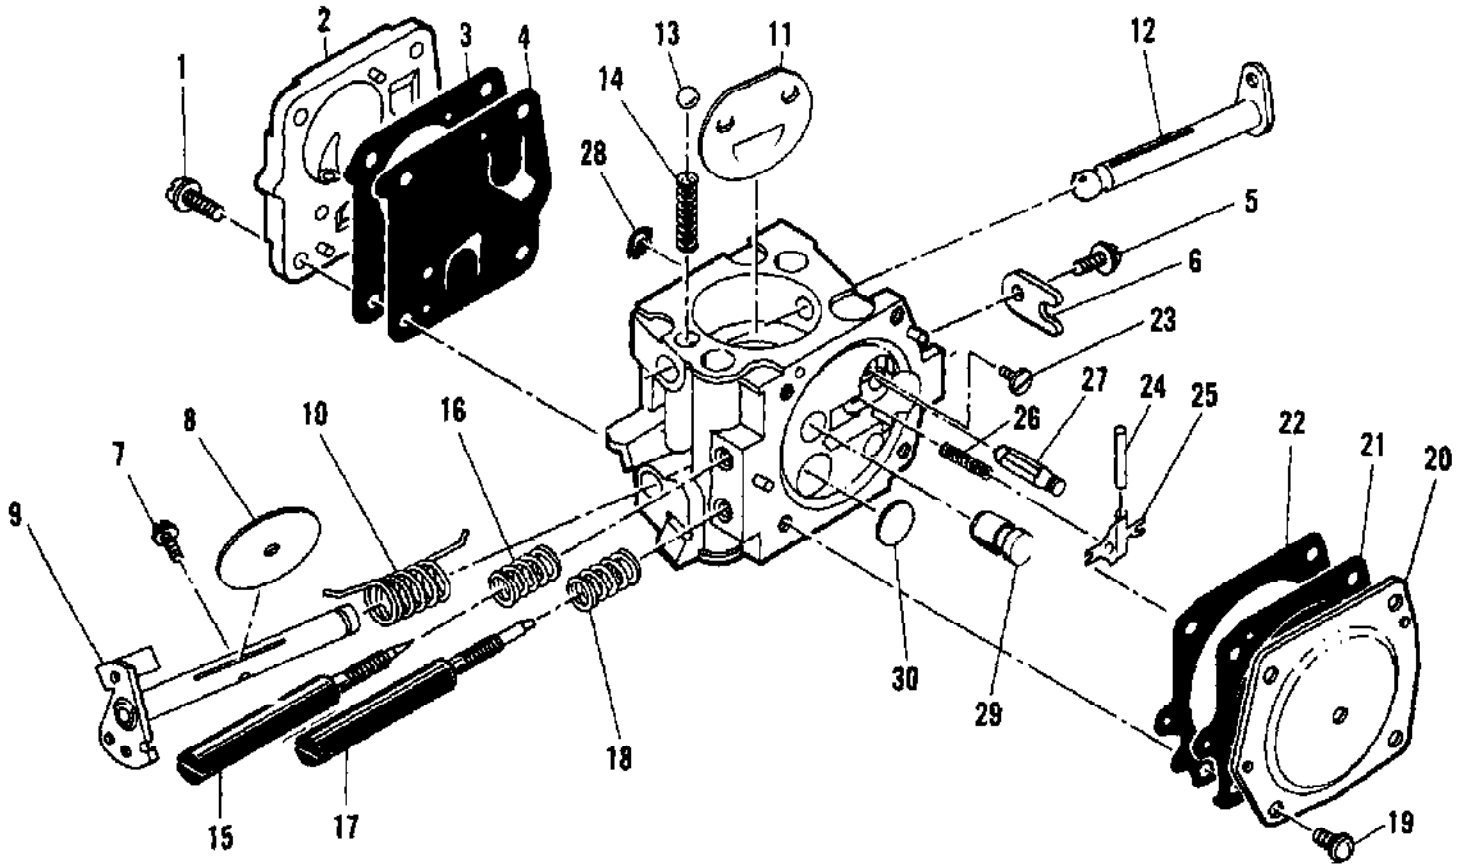

Ref #	Part Number	Qty	Description
	85916	1	Carburetor Asy - HS 111A This is one of two carburetors used alternately on models with serial number prefix 10-, and 11-.
1	52933	4	Screw - Pump cover
2	66628	1	Cover - Pump
3	66629	1	Gasket - Cover
4	66630	1	Diaphragm - Fuel pump
5	48780	1	Screw - Clip retainer
6	66646	1	Clip - Throttle shaft
7	48780	1	Screw - Plate
8	51720	1	Plate - Throttle
9	83546	1	Shaft Asy - Throttle
10	67136	1	Spring - Throttle return
11	65856	1	Plate - Choke
12	83725	1	Shaft Asy - Choke
13	100071	1	Ball - Choke friction
14	52930	1	Spring - Choke friction
15	86169	1	Needle - High speed
16	52936	1	Spring - High Speed needle
17	86170	1	Needle - Idle
18	67133	1	Spring - Idle needle
19	51721	4	Screw - Diaphragm cover
20	83724	1	Cover - Diaphragm
21	66632	1	Diaphragm - Metering
22	66633	1	Gasket - Diaphragm
23	83479	1	Screw - Lever pin
24	66636	1	Pin - Lever
25	66638	1	Lever - Metering
26	66404	1	Spring - Lever
27	66637	1	Valve - Needle
28	66623	1	Screen - Fuel inlet
29	83729	1	Check Valve - Nozzle
30	66622	1	Plug - Welch

Ref #	Part Number	Qty	Description
	91278	1	CHAIN BRAKE Asy
1	102500	1	Screw - Pan hd 10-24 x 1/2
2	91273	1	Washer - Special
3	91251A	1	Lever Asy
4	91239	1	Spring
5	91235A	1	Latch Asy
6	105738	1	Screw - Skt hd 1/4-20 x 7/8
7	91274	2	Washer - Special
8	91238	1	Band
9	91249	1	Housing Asy
10	110527	1	Screw - Fil hd 10-24 x 2-3/4
11	110264	1	Washer - #10
12	61705	1	Nut - Bar adjusting
13	100002	1	Washer - #10
14	102067	1	Nut - Hx 10-24
15	91246	1	Pin - Lever pivot
16	91245	1	Washer - Thrust
17	86330	1	Kit - Spike
18	102388	2	Screw - Hx hd 10-24 x 5/8
19	101191	2	Nut - Hx 10-24
20	24236	2	Washer - Special