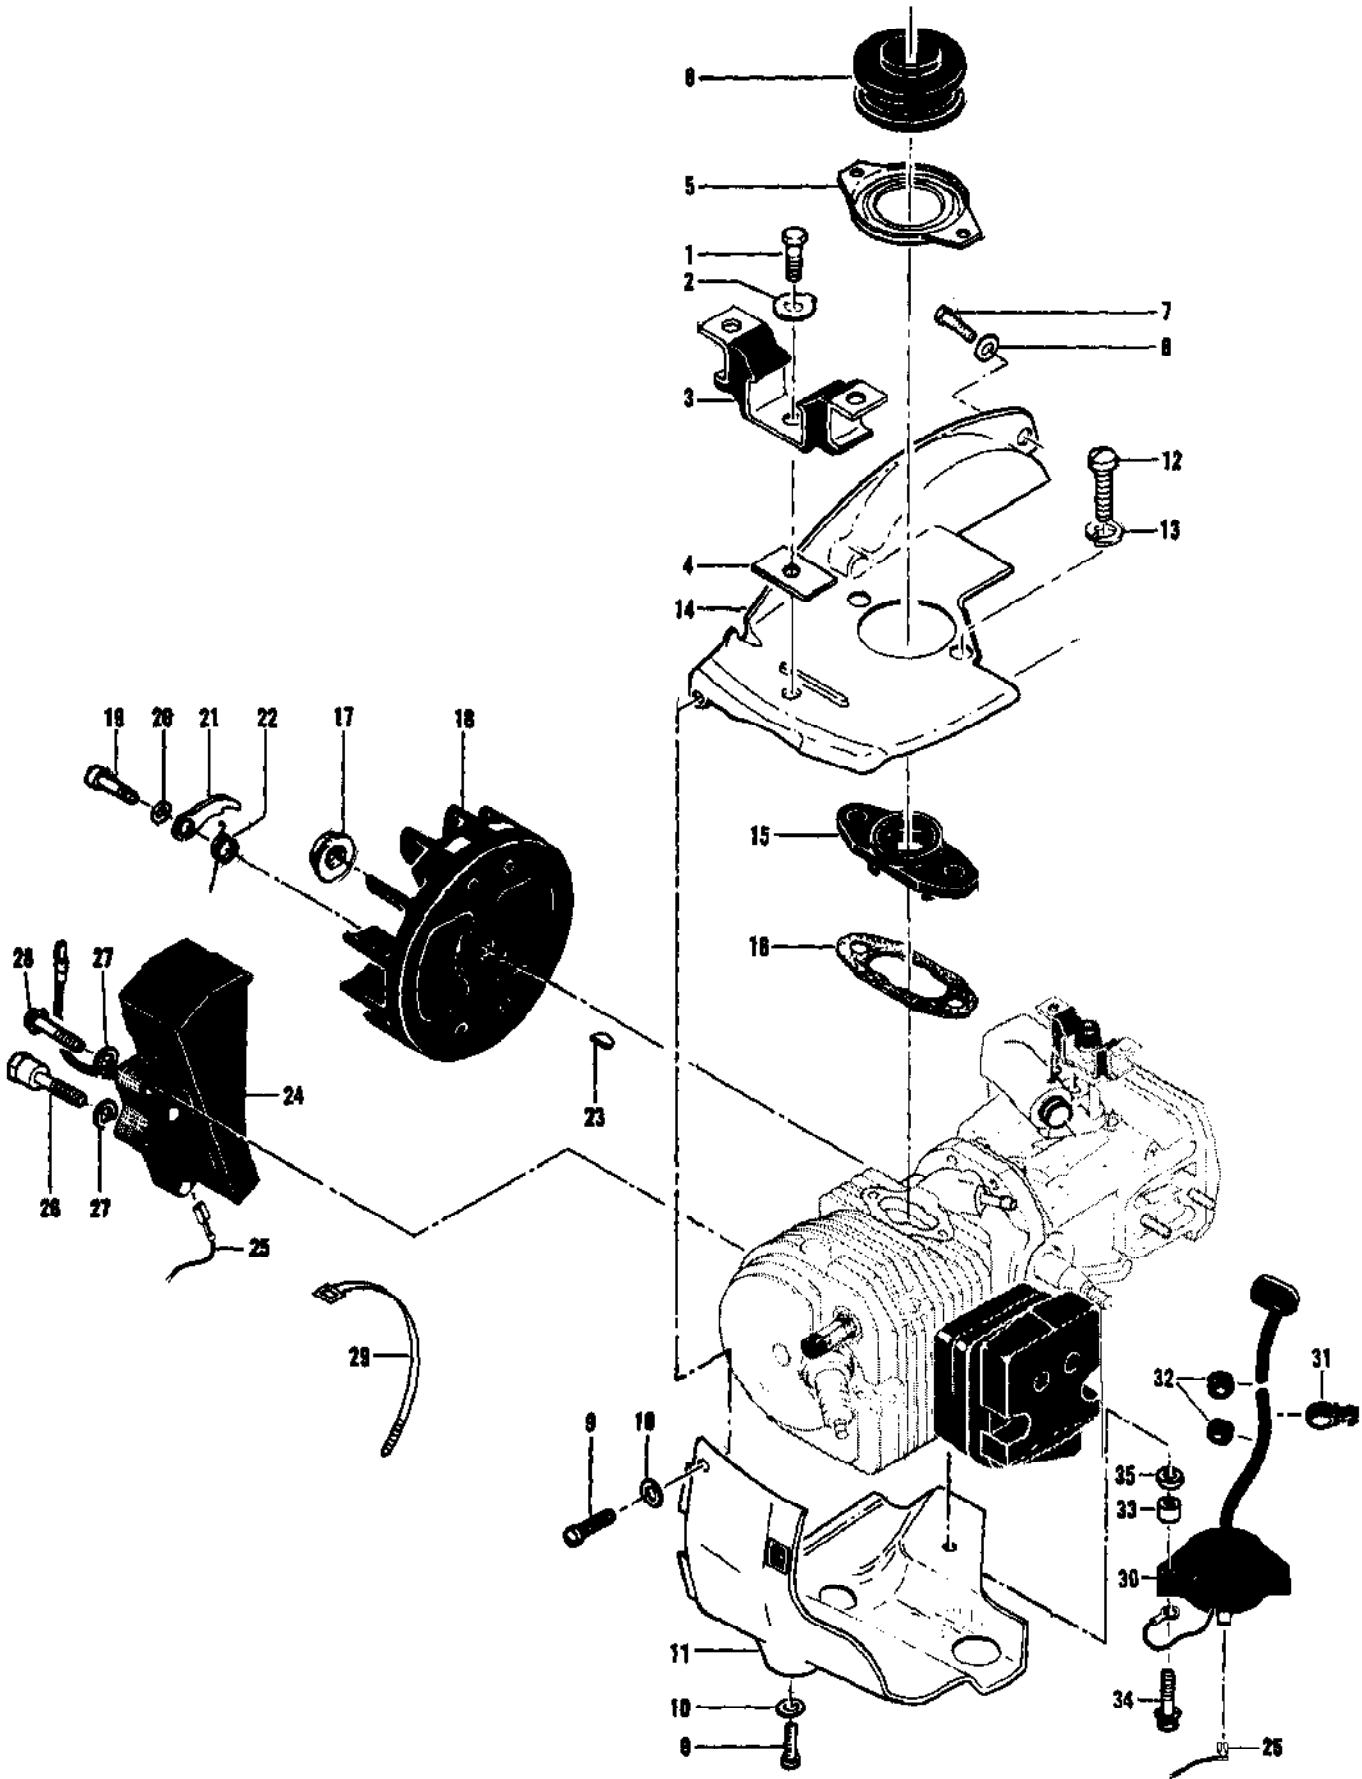

Ref #	Part Number	Qty	Description
1	83811	1	Screw-Special
2	69924	1	Lockplate
3	91578A	1	Mount Rear
4	84619	1	Insulator
5	86175	1	Clamp Asy-Boot
6	88834A	1	Boot-Port
7	110776	1	Screw-Fil hd 8-32 x 3/8
8	100057	1	Lockwasher - #8
9	102500	2	Screw-Pan hd 10-24 X 1/2
10	100002	2	Washer-#10
11	92815	1	Shroud-Lower
12	104396	2	Screw-Pan hd 10-24 X 3/4
13	101194	2	Lockwasher #10
14	88835A	1	Shroud-Upper
15	87844	1	Insulator-Inlet
16	88740	1	Gasket-Insulator
17	110703	1	Nut-Hex 3/8-24
18	92886	1	Flywheel Asy
19	88804	2	Screw-Special
20	83241	2	Washer-Special
21	67546	2	Pawl-Starter
22	67545	2	Spring-Pawl
23	100106	1	Key-Woodruff
24	92846	1	Module Asy-Stator
25	92848	1	Wire Asy-Primary
26	92889	1	Stud-Fan Housing Mounting
27	100002	2	Washer #10
28	103947	1	Screw-Hx 10-24 x 1.0
29	93273	1	Tie Cable
30	92847	1	Transformer Asy
31	110973	1	Clip-Guide .375
32	100268	2	Grommet
33	92890	2	Spacer-Transformer
34	110749	2	Screw-Hx W 10-24 x 1.12
35	100002	2	Washer #10