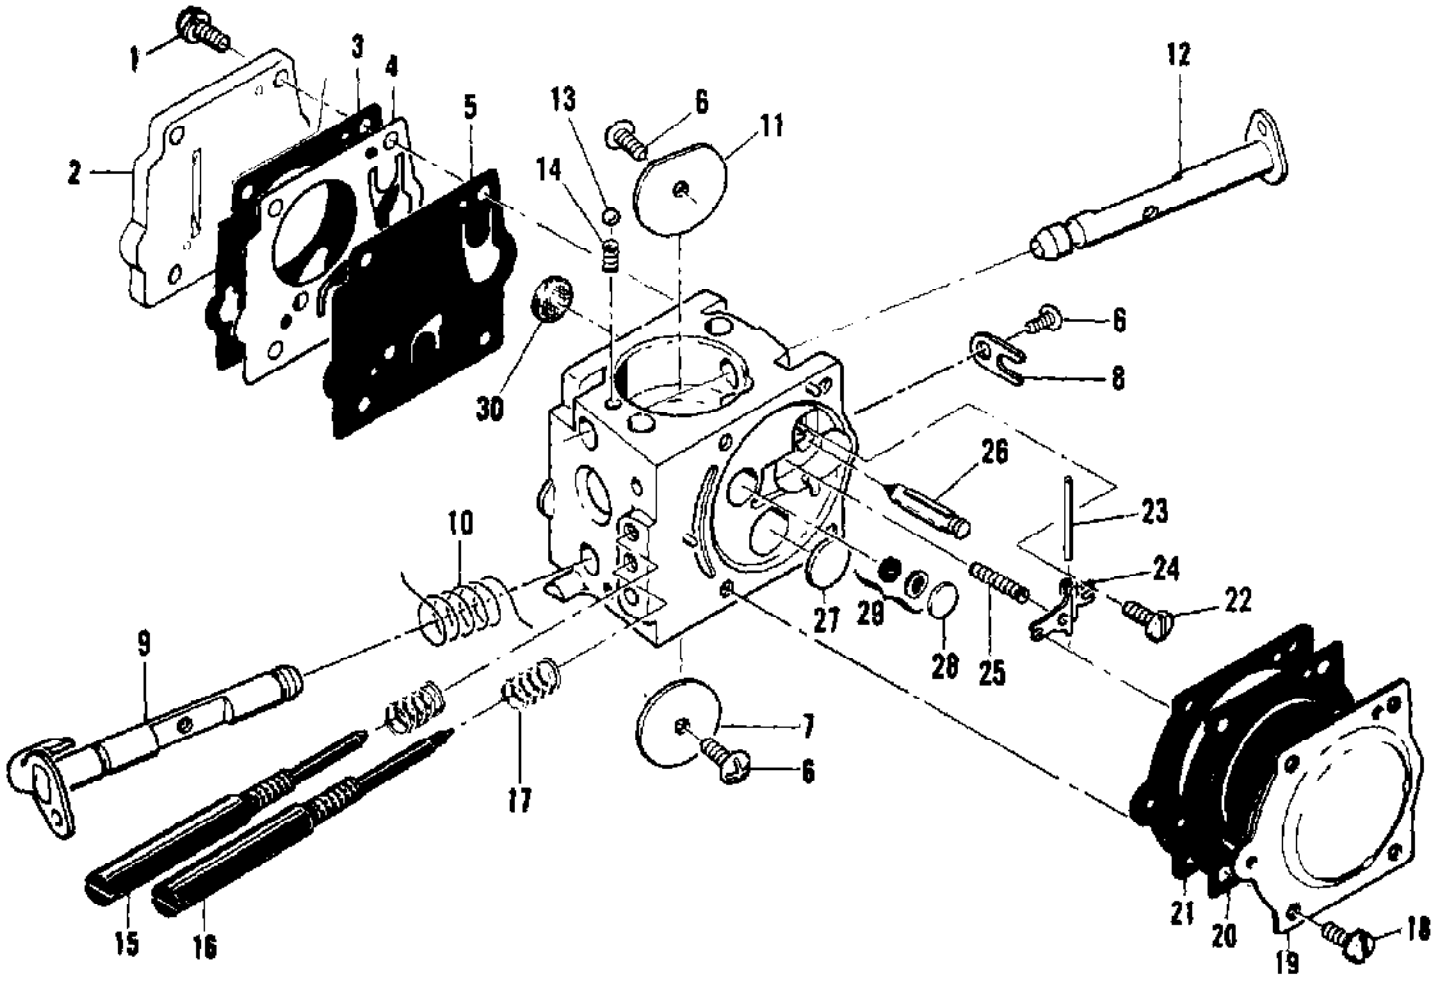

Ref #	Part Number	Qty	Description
	85916	1	Carburetor Asy - HS 111A This is one of two carburetors used alternately on models with serial number prefix 10-, and 11-.
1	52933	4	Screw - Pump cover
2	66628	1	Cover - Pump
3	66629	1	Gasket - Cover
4	66630	1	Diaphragm - Fuel pump
5	48780	1	Screw - Clip retainer
6	66646	1	Clip - Throttle shaft
7	48780	1	Screw - Plate
8	51720	1	Plate - Throttle
9	83546	1	Shaft Asy - Throttle
10	67136	1	Spring - Throttle return
11	65856	1	Plate - Choke
12	83725	1	Shaft Asy - Choke
13	100071	1	Ball - Choke friction
14	52930	1	Spring - Choke friction
15	86169	1	Needle - High speed
16	52936	1	Spring - High Speed needle
17	86170	1	Needle - Idle
18	67133	1	Spring - Idle needle
19	51721	4	Screw - Diaphragm cover
20	83724	1	Cover - Diaphragm
21	66632	1	Diaphragm - Metering
22	66633	1	Gasket - Diaphragm
23	83479	1	Screw - Lever pin
24	66636	1	Pin - Lever
25	66638	1	Lever - Metering
26	66404	1	Spring - Lever
27	66637	1	Valve - Needle
28	66623	1	Screen - Fuel inlet
29	83729	1	Check Valve - Nozzle
30	66622	1	Plug - Welch

Ref #	Part Number	Qty	Description
	91278	1	CHAIN BRAKE Asy
1	102500	1	Screw - Pan hd 10-24 x 1/2
2	91273	1	Washer - Special
3	91251A	1	Lever Asy
4	91239	1	Spring
5	91235A	1	Latch Asy
6	105738	1	Screw - Skt hd 1/4-20 x 7/8
7	91274	2	Washer - Special
8	91238	1	Band
9	91249	1	Housing Asy
10	110527	1	Screw - Fil hd 10-24 x 2-3/4
11	110264	1	Washer - #10
12	61705	1	Nut - Bar adjusting
13	100002	1	Washer - #10
14	102067	1	Nut - Hx 10-24
15	91246	1	Pin - Lever pivot
16	91245	1	Washer - Thrust
17	86330	1	Kit - Spike
18	102388	2	Screw - Hx hd 10-24 x 5/8
19	101191	2	Nut - Hx 10-24
20	24236	2	Washer - Special