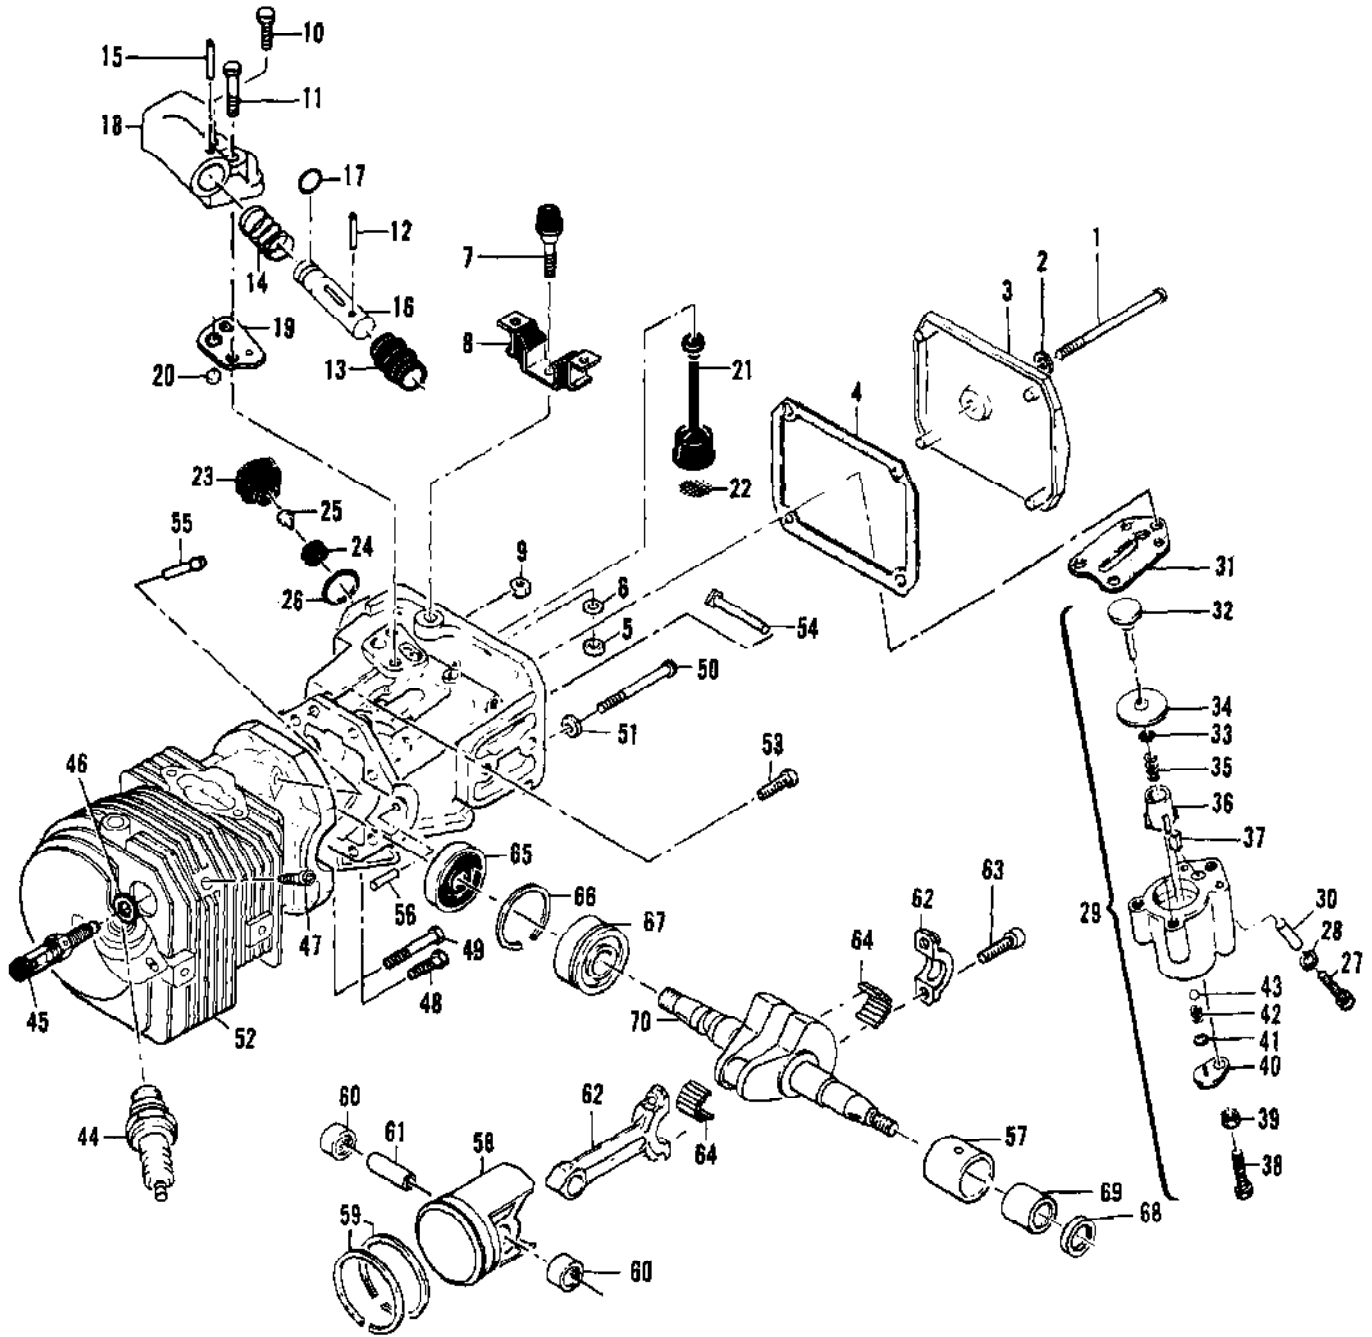

Ref #	Part Number	Qty	Description
1	110291	1	Screw - Pan hd 10-24 x 2-5/8
2	110921	1	Washer - Sealing
3	86304	1	Cover - Oil tank
4	86306	1	Gasket - Cover
5	101143	1	Nut - Hx 1/4-20
6	102523	1	Washer - 1/4
7	69832	1	Bumper - Front
8	91582	1	Mount - Front
9	100955	1	Nut - Hx 8-32
10	110670	1	Screw - Fil hd 8-32 x 1/2
11	105245	1	Screw - Fil hd 8-32 x 1 (SEMS)
12	105673	1	Pin - Roll 3/32 x 9/16
13	69586	1	Boot - Plunger
14	69585	1	Spring - Plunger
15	101556	1	Pin - Roll 1/8 x 5/8
16	91219	1	Plunger - Pump
17	105614	1	"O" Ring
18	91218	1	Body - Oil pump
19	91669	1	Gasket - Oil pump
20	91668	1	Valve - Oiler
21	91672	1	Hose - Oil
22	51506	1	Screen - Hose
23	87270	1	Cap - Oil tank
24	87269	1	Retainer - Valve
25	86402	1	Valve
26	101148	1	"O" Ring
27	110865	1	Screw - Skt hd 10-24 x 7/8
28	100003	1	Washer - #10
29	89115A	1	Pump Asy - Pulse
30	91774	1	Sleeve
31	92818	1	Seal - Pulse pump
32	60260A	1	Piston Asy - Pump
33	105603	1	"O" Ring
34	86182	1	Ring - Piston
35	60259	1	Spring - Piston
36	62227	1	Sleeve - Adjustment
37	91259	1	Pad - Oil pump
38	110386	1	Screw - Hx hd 8-32 x 1
39	100251	1	Nut-Hx 8-32
40	62407	1	Cover-Outlet valve
41	106104	1	"O" Ring
42	92844	1	Spring-Outlet valve
43	102809	1	Ball-Outlet valve
44	63432	1	Spark Plug Used on models 600439A, 600439A, 600439A, with serial number prefix 10-, and 11-.
	93017	1	Spark Plug Used on models 600439E, with serial number prefix 11-.
45	87866	1	Valve-Dsp
46	85505	1	Washer-Valve
47	110681	1	Screw-Skt hd 10-24 x 1/4
48	110963	1	Screw-Hx hd 8-32 x 1.0 W
49	110644	1	Screw-Hx hd 8-32 x 1-1/2
50	62105	4	Screw Asy-Sealing