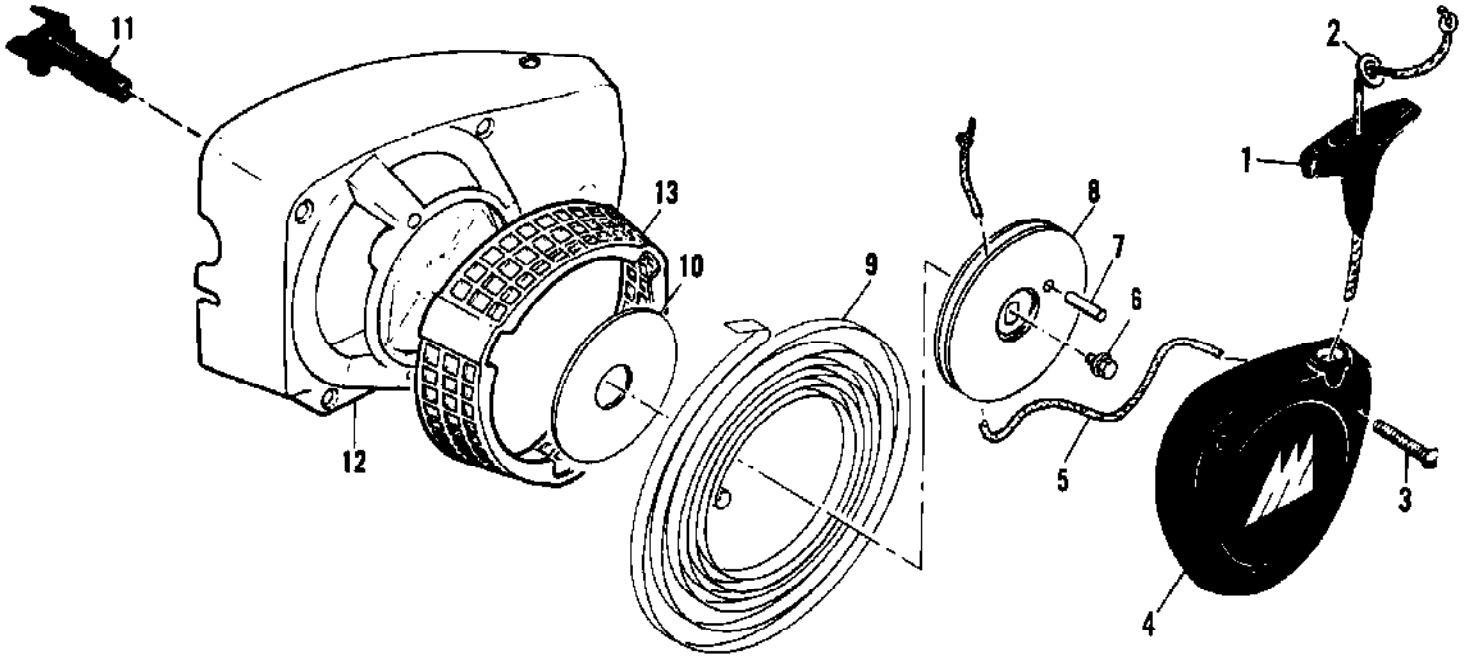

Ref #	Part Number	Qty	Description
1	91255	1	Kit - Starter handle
2	105490	1	Washer
	90921	1	Fan Housing & Starter Asy
3	110646	3	Screw - Oval hd 8-32 x 1-1/8
4	87672	1	Cover Asy - Starter
5	87670	1	Rope - Starter
6	110341	1	Screw - Hex hd 10-24 x 1/2
7	105841	1	Pin - Roll
8	87689	1	Drum - Starter
9	87680	1	Spring - Rewind
10	86053	1	Shield - Spring
11	83748	1	Shaft - Starter
12	87693	1	Kit - Fan housing
13	87674	1	Guard - Sawdust