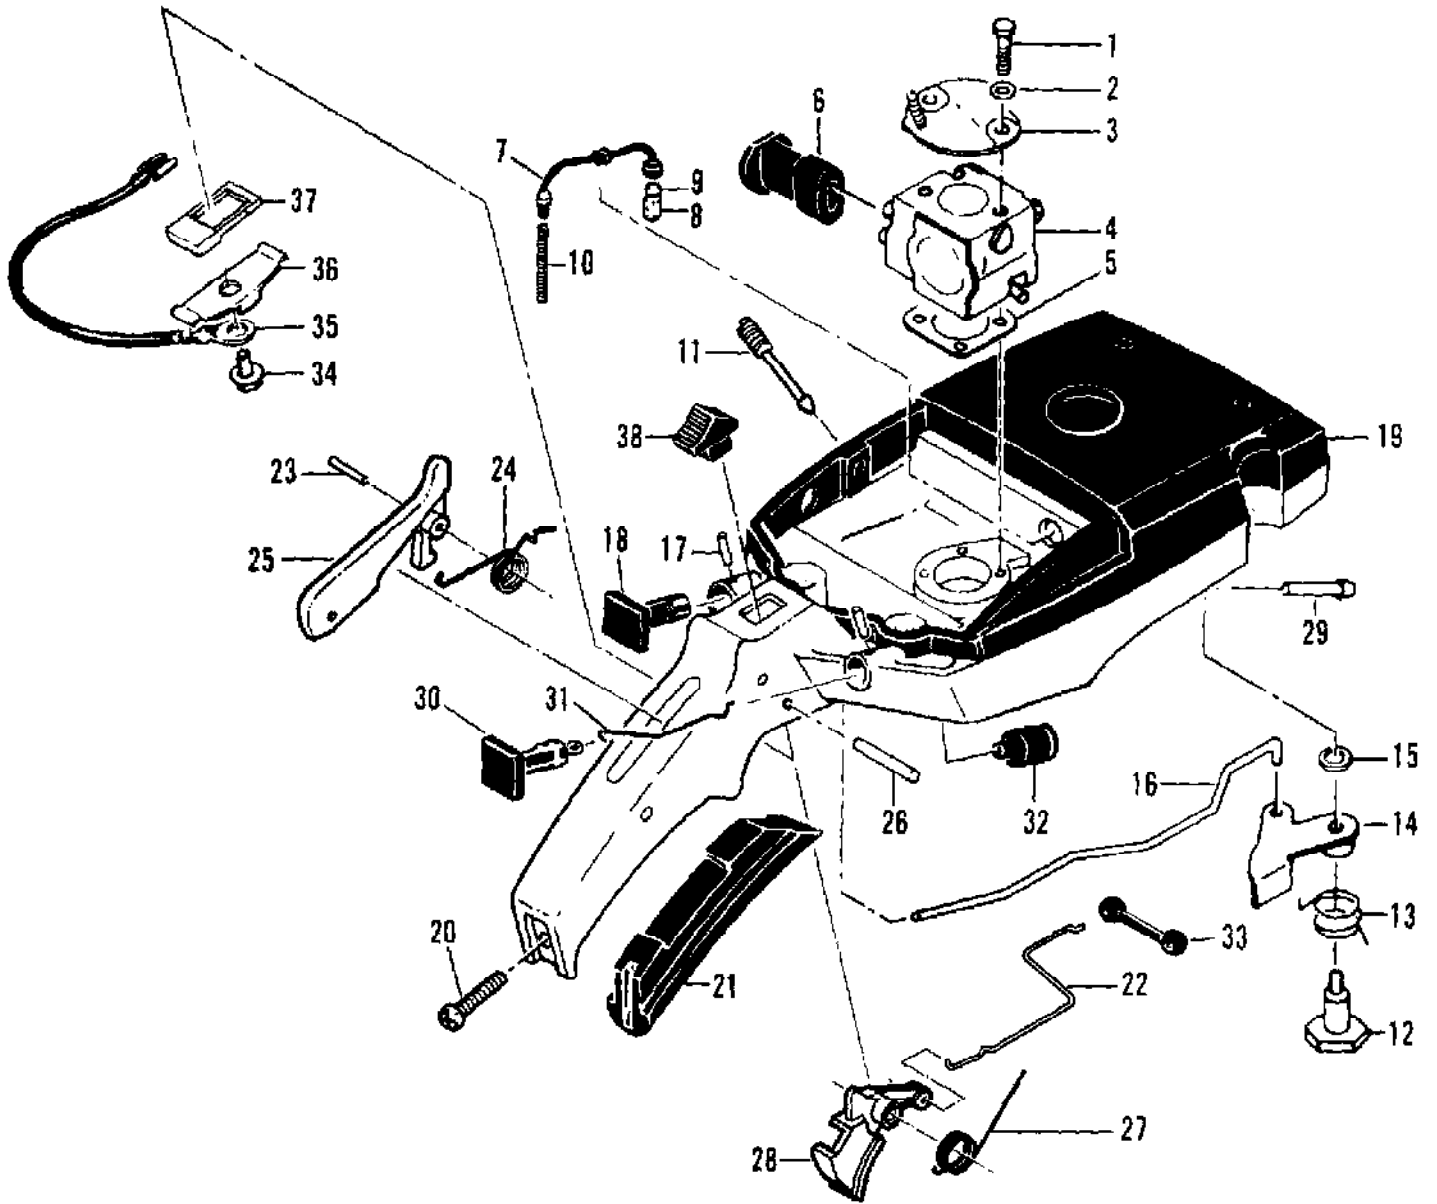

Ref #	Part Number	Qty	Description
1	110894	2	Screw - Hx hd 10-24 x 2-1/8
2	110964	2	Washer
3	83204	1	Bracket Assembly
4			Carburetor Asy See "Carburetor Assembly (SDC 38A)" and "Carburetor Assembly (HS 111A)" illustrations and parts lists.
5	86189	1	Gasket - Carburetor
6	69629	1	Boot - Carburetor controls
6	85901	1	Boot - Carburetor controls
7	64848	1	Hose Assembly - Fuel
8	63932	1	Filter - Fuel
9	100440	1	Washer
10	67944	1	Spring - Hose
11	86273	1	Screw - Idle speed
12	69594	1	Pivot - Oiler lever
13	69781	1	Spring - Oiler lever
14	69825	1	Lever Assembly - Oiler
15	105048	1	Washer - 3/16
16	69802	1	Rod - Oiler
17	105673	2	Pin - Roll 3/32 x 9/16
18	63044	1	Button - Oiler
19	87888A	1	Tank Assembly - Fuel
20	105722	1	Screw - Fil hd 1/4-20 x 1-3/8
21	89400	1	Insert - Handle grip
22	92155	1	Rod - Throttle
23	105654	1	Pin - Roll 1/8 x 7/8
24	92154	1	Spring - Trigger release
25	92153A	1	Release - Trigger
26	110378	1	Pin - Roll 3/16 x 15/16
27	92152	1	Spring - Trigger
28	92151A	1	Trigger - Throttle
29	69600	1	Nipple - Pulse line
30	69630	1	Button - Choke
31	69631	1	Rod - Choke
32	69597	2	Boot - Control rod
33	69043	1	Snubber - Rod
34	110706	1	Screw - Fil hd 8-18 x 1/2 (SEMS)
35	92888	1	Wire Asy - Stop switch
36	62451	1	Contact - Switch
37	62950A	1	Base - Switch
38	68846	1	Button - Switch
	87821		Carburetor Asy
	85916		Carburetor Asy