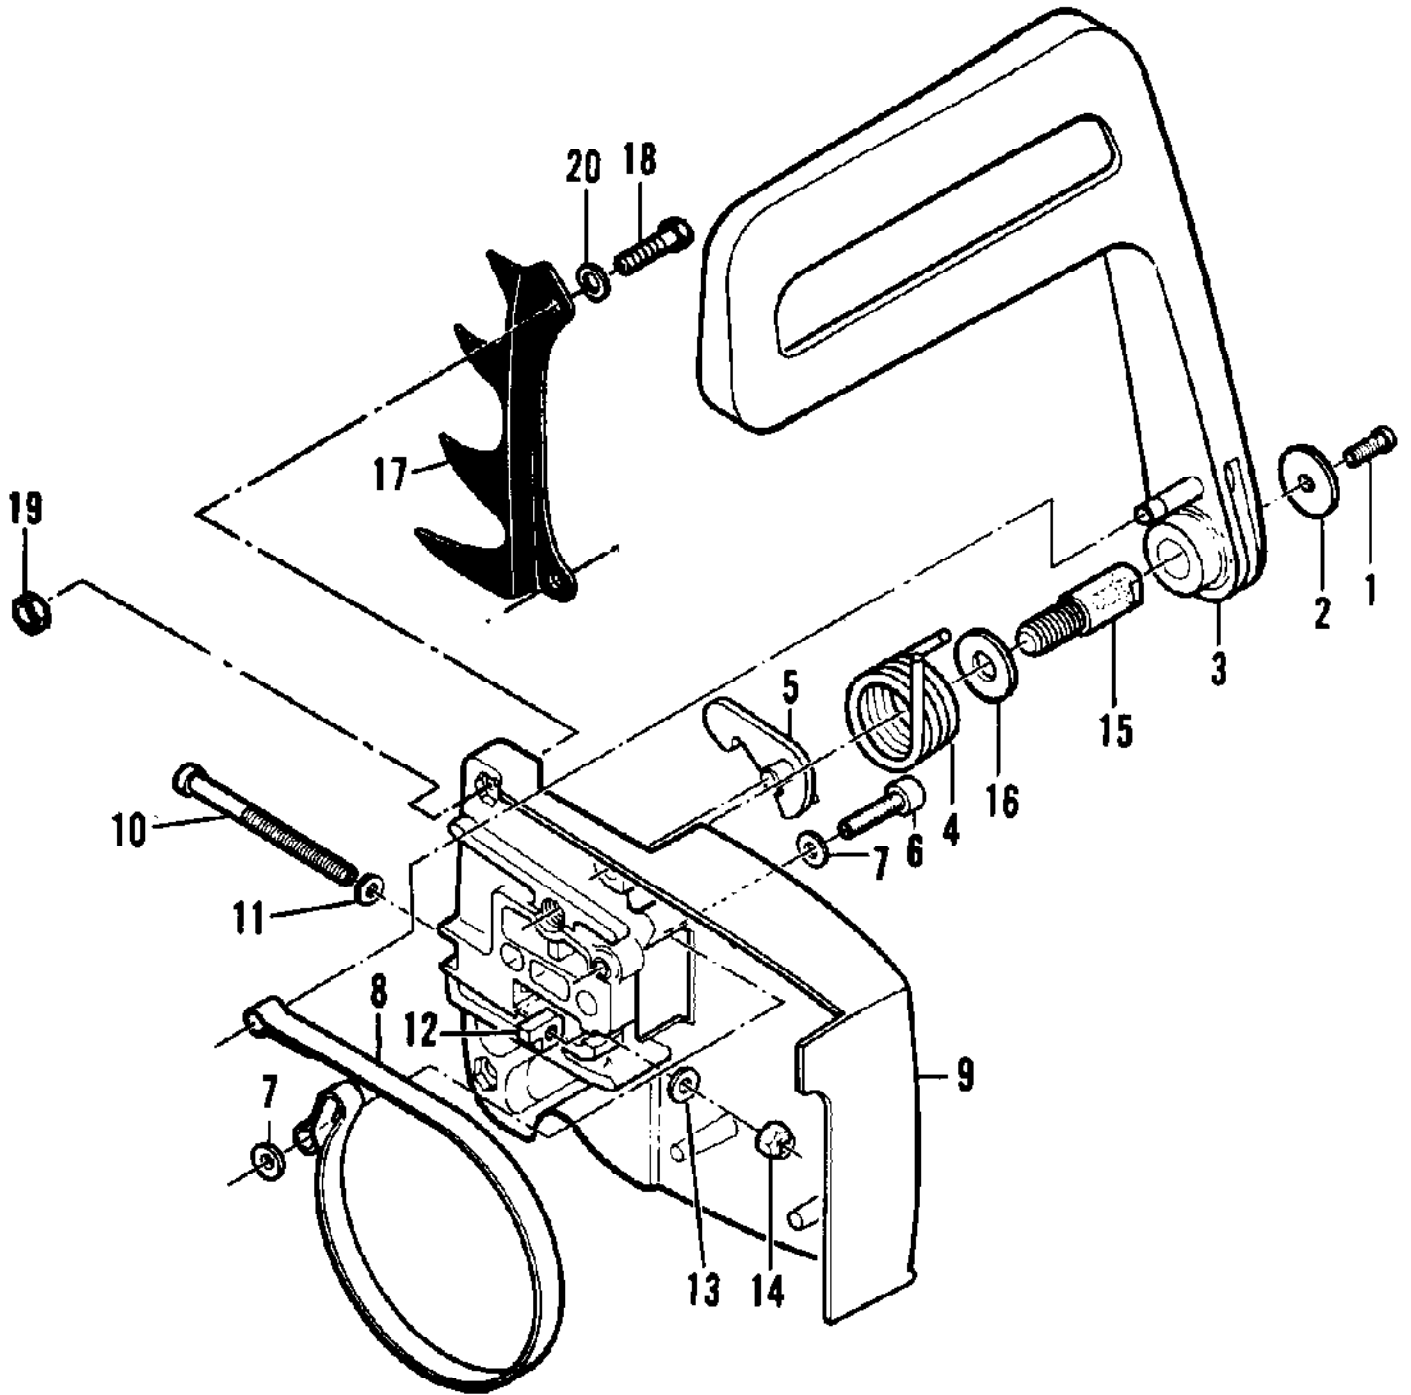

Ref #	Part Number	Qty	Description
	91278	1	CHAIN BRAKE Asy
1	102500	1	Screw - Pan hd 10-24 x 1/2
2	91273	1	Washer - Special
3	91251A	1	Lever Asy
4	91239	1	Spring
5	91235A	1	Latch Asy
6	105738	1	Screw - Skt hd 1/4-20 x 7/8
7	91274	2	Washer - Special
8	91238	1	Band
9	91249	1	Housing Asy
10	110527	1	Screw - Fil hd 10-24 x 2-3/4
11	110264	1	Washer - #10
12	61705	1	Nut - Bar adjusting
13	100002	1	Washer - #10
14	102067	1	Nut - Hx 10-24
15	91246	1	Pin - Lever pivot
16	91245	1	Washer - Thrust
17	86330	1	Kit - Spike
18	102388	2	Screw - Hx hd 10-24 x 5/8
19	101191	2	Nut - Hx 10-24
20	24236	2	Washer - Special