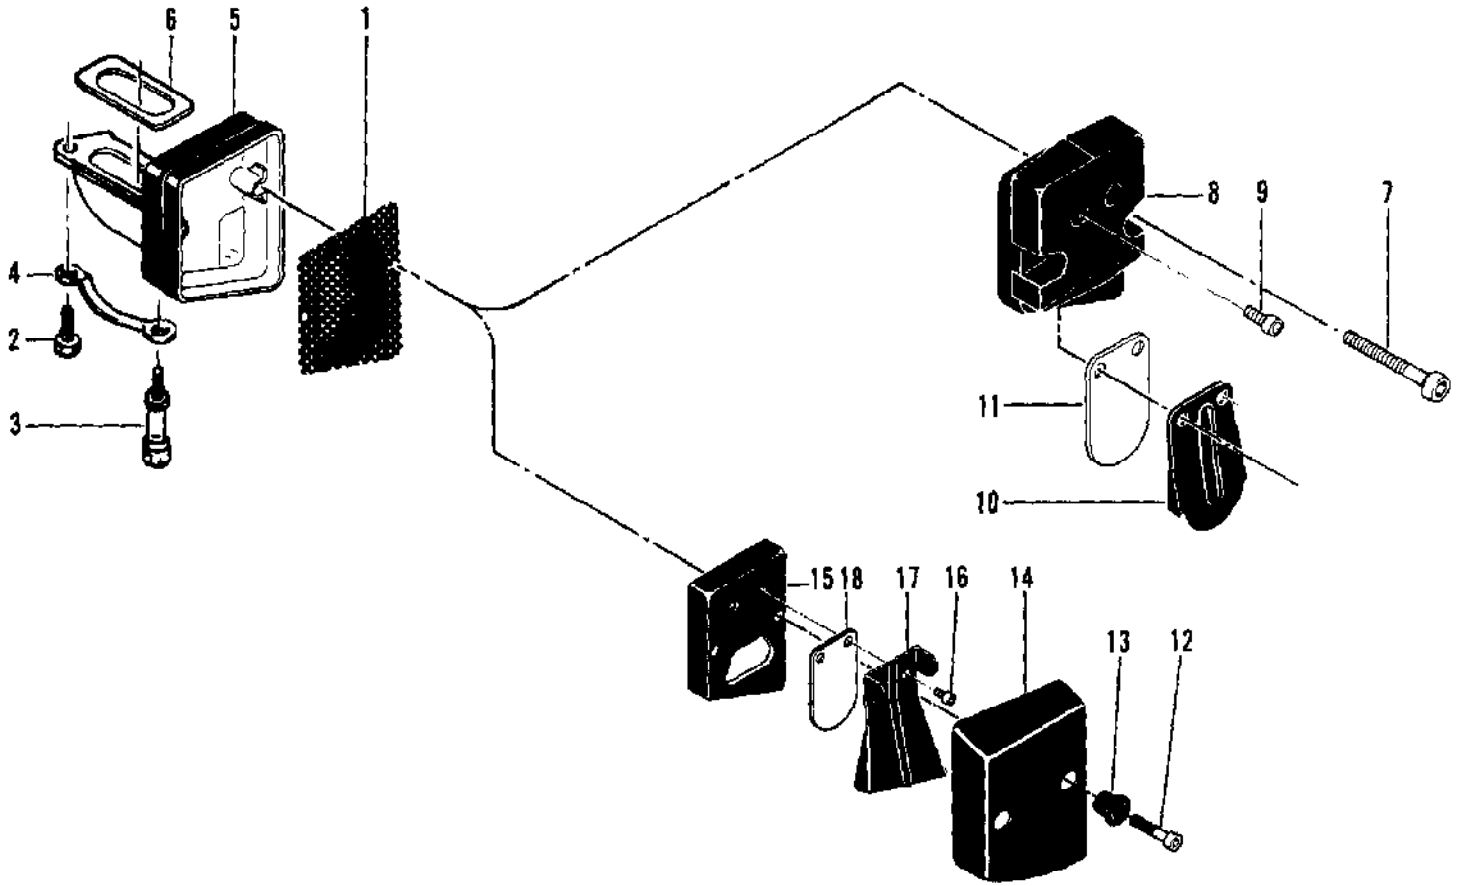

Ref #	Part Number	Qty	Description
1	84580	1	Baffle-Muffler
2	110529	1	Screw-Hx hd 10-24 x 1/2
3	84578	1	Screw-Special
4	84579	1	Plate-Lock
5	84572	1	Body & Duct Asy
6	84577	1	Gasket-Muffler
7	110440	2	Screw-Skt hd 10-24 x 1-3/4
8	84581A	1	Kit-Cover & Valve Asy
9	110472	2	Screw-Skt hd 8-32 x 5/16
10	87193	1	Stop-Reed
11	85585	1	Valve-Reed
12	110440	2	Screw-Skt hd 10-24 x 1-3/4
13	92539	2	Bushing-Spacer
14	92538	1	Cover-Cooling
15	92551	1	Cover/Valve Asy
16	110472	2	Screw-Skt hd 8-32 x 5/16
17	92552	1	Stop-Reed
18	85585	1	Valve-Reed