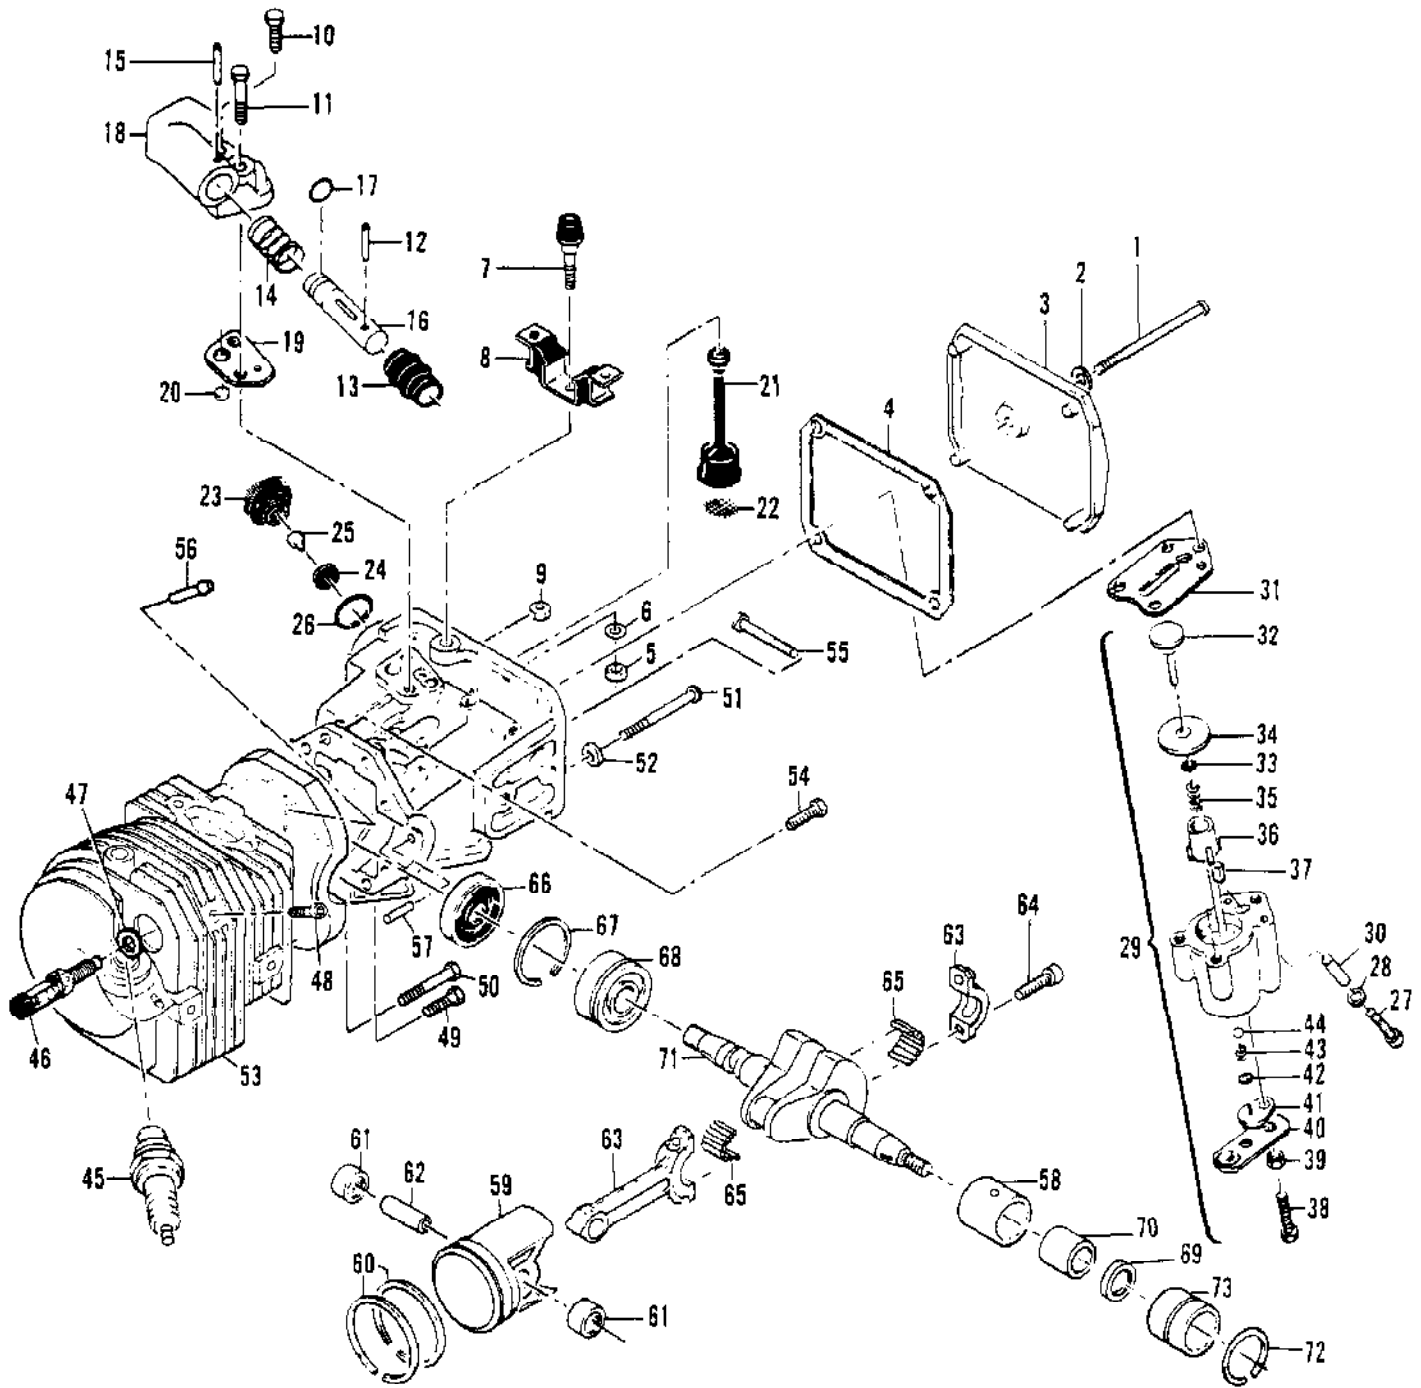

Ref #	Part Number	Qty	Description
1	110291	1	Screw - Pan hd 10-24 x 2-5/8
2	110921	1	Washer - Sealing
3	86304	1	Cover - Oil tank
4	86306	1	Gasket - Cover
5	101143	1	Nut - Hx 1/4-20
6	102523	1	Washer - 1/4
7	69832	1	Bumper - Front
8	91582	1	Mount - Front
9	100955	1	Nut - Hx 8-32
10	110670	1	Screw - Fil hd 8-32 x 1/2
11	105245	1	Screw - Fil hd 8-32 x 1 (SEMS)
12	105673	1	Pin - Roll 3/32 x 9/16
13	69586	1	Boot - Plunger
14	69585	1	Spring - Plunger
15	101556	1	Pin - Roll 1/8 x 5/8
16	91219	1	Plunger - Pump
17	105614	1	"O" Ring
18	91218	1	Body - Oil pump
19	91669	1	Gasket - Oil pump
20	91668	1	Valve - Oiler
21	91672	1	Hose - Oil
22	51506	1	Screen - Hose
23	87270	1	Cap - Oil tank
24	87269	1	Retainer - Valve
25	86402	1	Valve
26	101148	1	"O" Ring
27	110865	1	Screw - Skt hd 10-24 x 7/8
28	100003	1	Washer - #10
29	89115A	1	Pump Asy - Pulse
30	91774	1	Sleeve
31	92818	1	Seal - Pulse pump
32	60260A	1	Piston Asy - Pump
33	105603	1	"O" Ring
34	86182	1	Ring - Piston
35	60259	1	Spring - Piston
36	62227	1	Sleeve - Adjustment
37	91259	1	Pad - Oil pump
38	110386	1	Screw - Hx hd 8-32 x 1
39	100251	1	Nut - Hx 8-32
40	89114	1	Clamp - Pump
41	62407	1	Cover - Outlet valve
42	106104	1	"O" Ring
43	92844	1	Spring - Outlet valve
44	102809	1	Ball - Outlet valve
45	63432	1	Spark Plug For models 600438B, D, E)
	63097	1	Spark Plug For models 600438A
46	87866	1	Valve - DSP
47	85505	1	Washer - Valve
48	110681	1	Screw - Skt hd 10-24 x 1/4
49	110288	1	Screw - Hx hd 8-32 x 3/4
50	110644	1	Screw - Hx hd 8-32 x 1-1/2
51	62105	4	Screw Asy - Sealing
52	62842	4	Washer - Sealing
53	92450A	1	Kit - Cyl., C'case, Piston
54	110288	2	Screw - Hx hd 8-32 x 3/4