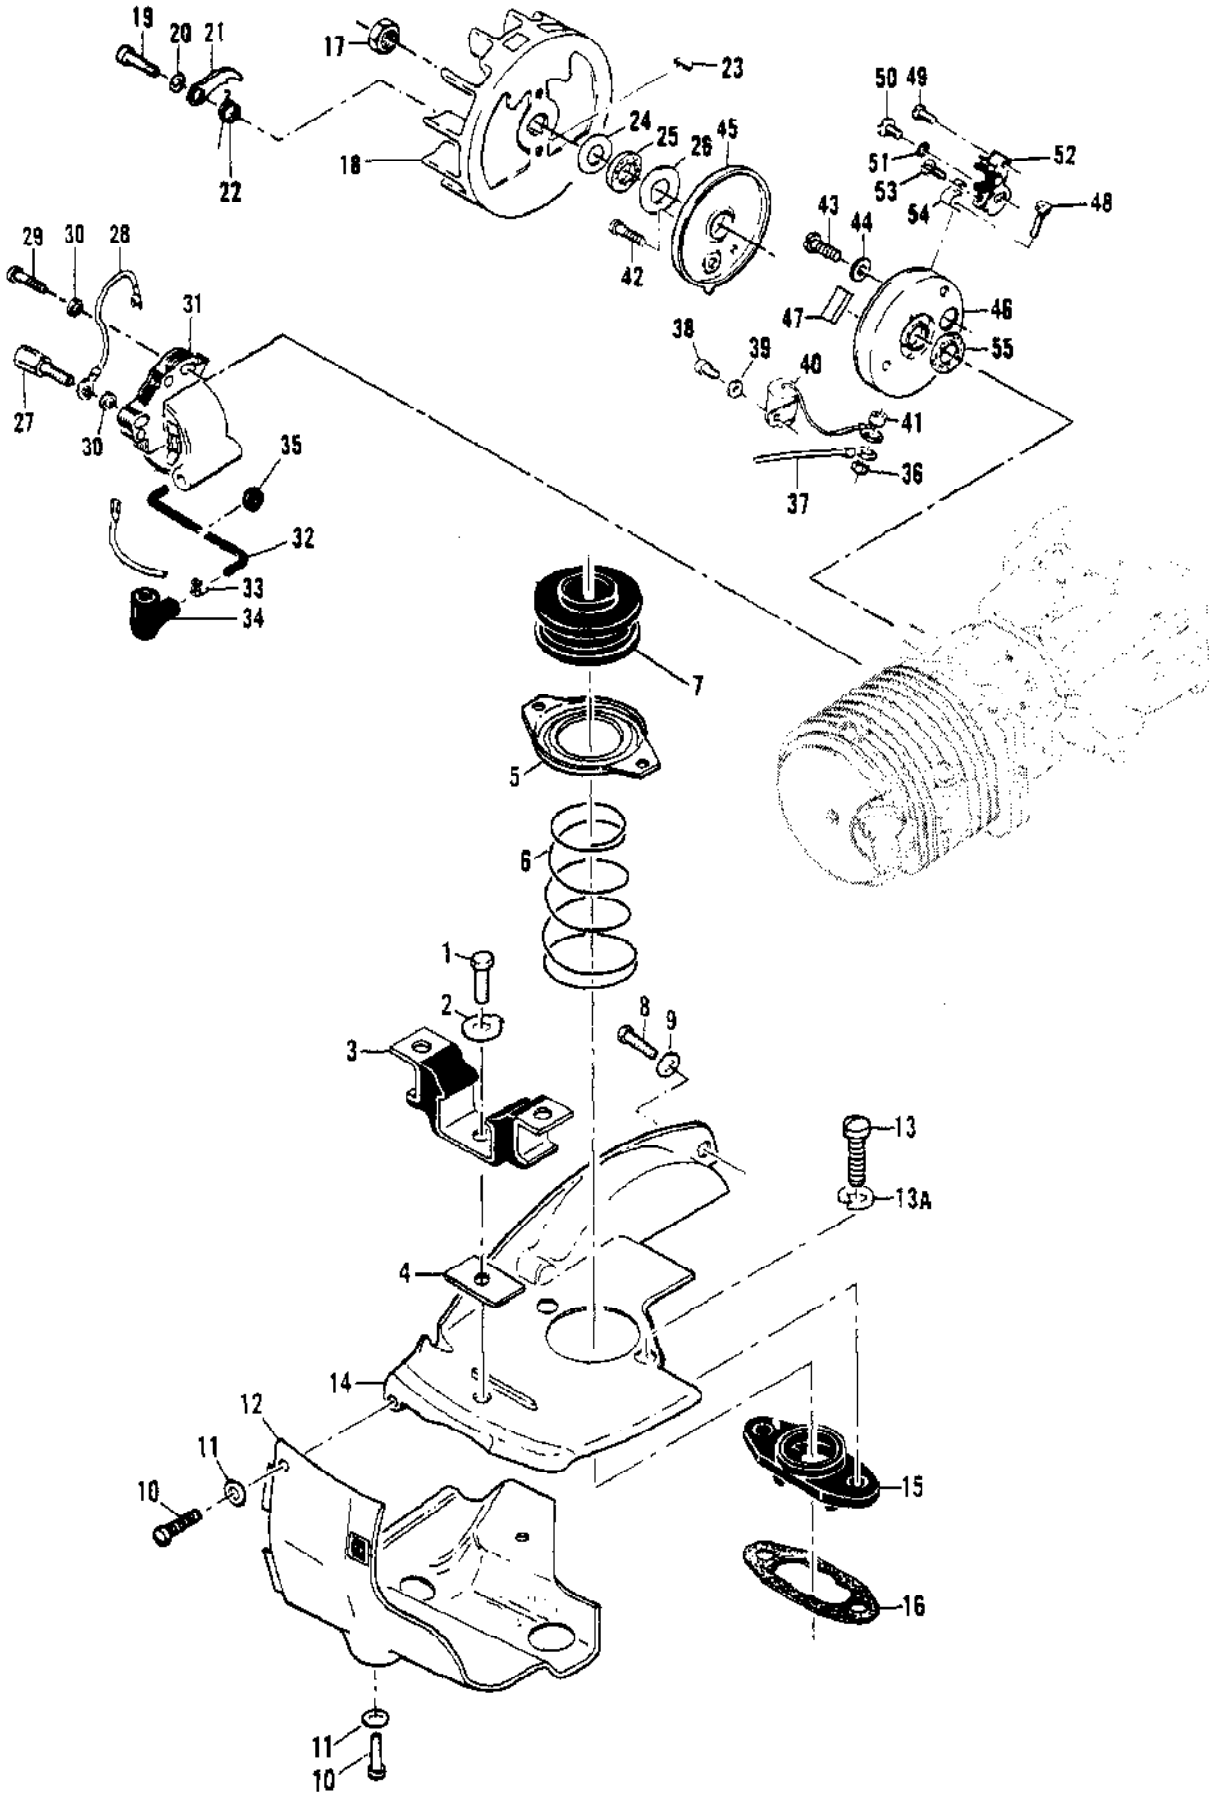

Ref #	Part Number	Qty	Description
1	83811	1	Screw - Special
2	69924	1	Lockplate
3	91578	1	Mount - Rear
4	84619	1	Insulator
5	86175	1	Clamp Asy - Boot
6	86190	1	Spring - Ground
7	88834A	1	Boot - Port
8	110776	1	Screw - Fil hd 8-32 x 3/8
9	100057	1	Lockwasher
10	102500	3	Screw - Pan hd 10-24 x 1/2
11	100002	3	Washer - #10
12	86314A	1	Shroud - Lower
13	104396	2	Screw - Pan hd 10-24 x 3/4
13A	101194	2	Lockwasher - #10
14	88835A	1	Shroud - Upper
15	87844	1	Insulator - Inlet
16	88740	1	Gasket - Insulator
17	110703	1	Nut - Hx 3/8-24
18	86068	1	Flywheel
19	88804	2	Pivot - Pawl
20	83241	2	Washer - Special
21	67546	2	Pawl - Starter
22	67545	2	Spring - Pawl
23	100106	1	Key - Woodruff
24	67057	1	Washer - Thrust
25	67056	1	Seal - Breaker box cover
26	67054	1	Washer - Thrust
27	83512	1	Stud - Special
28	85798	1	Wire Asy - Ground
29	103947	1	Screw-Hx hd 10-24 x 1 (SEMS)
30	100002	2	Washer - #10
31	87246A	1	Coil & Lamination Asy
32	50120	1	Wire Asy - Spark plug
33	55061	1	Connector
34	85758	1	Boot
35	100268	1	Grommet
36	100298	1	Nut - Hx 6-32
37	85796	1	Wire Asy - Primary
38	103672	1	Screw - Fil hd 8-32 x 1/2 (SEMS)
39	100080	1	Washer - #8
40	85358	1	Condenser
41	62365	1	Spacer - Breaker box
42	110584	1	Screw - Pan hd 8-32 x 3/4
	91852	1	Kit - Breaker box & cover
43	110489	1	Screw - Pan hd 6-32 x 7/16
44	91838	1	Washer - Special
45		1	Cover - Breaker box
46		1	Box - Breaker
47	54184	1	Wiper - Cam
48	110346	1	Screw - Hx hd 6-32 x 3/4
49	110811	1	Screw - Pan hd 8-32 x 3/8
50	110969	1	Screw - Hx hd 8-32 x 1/2
51	105976	1	Washer - #8
52	88808	1	Breaker Asy
53	110706	1	Screw - Pan hd 6-32 x 7/16 s/t