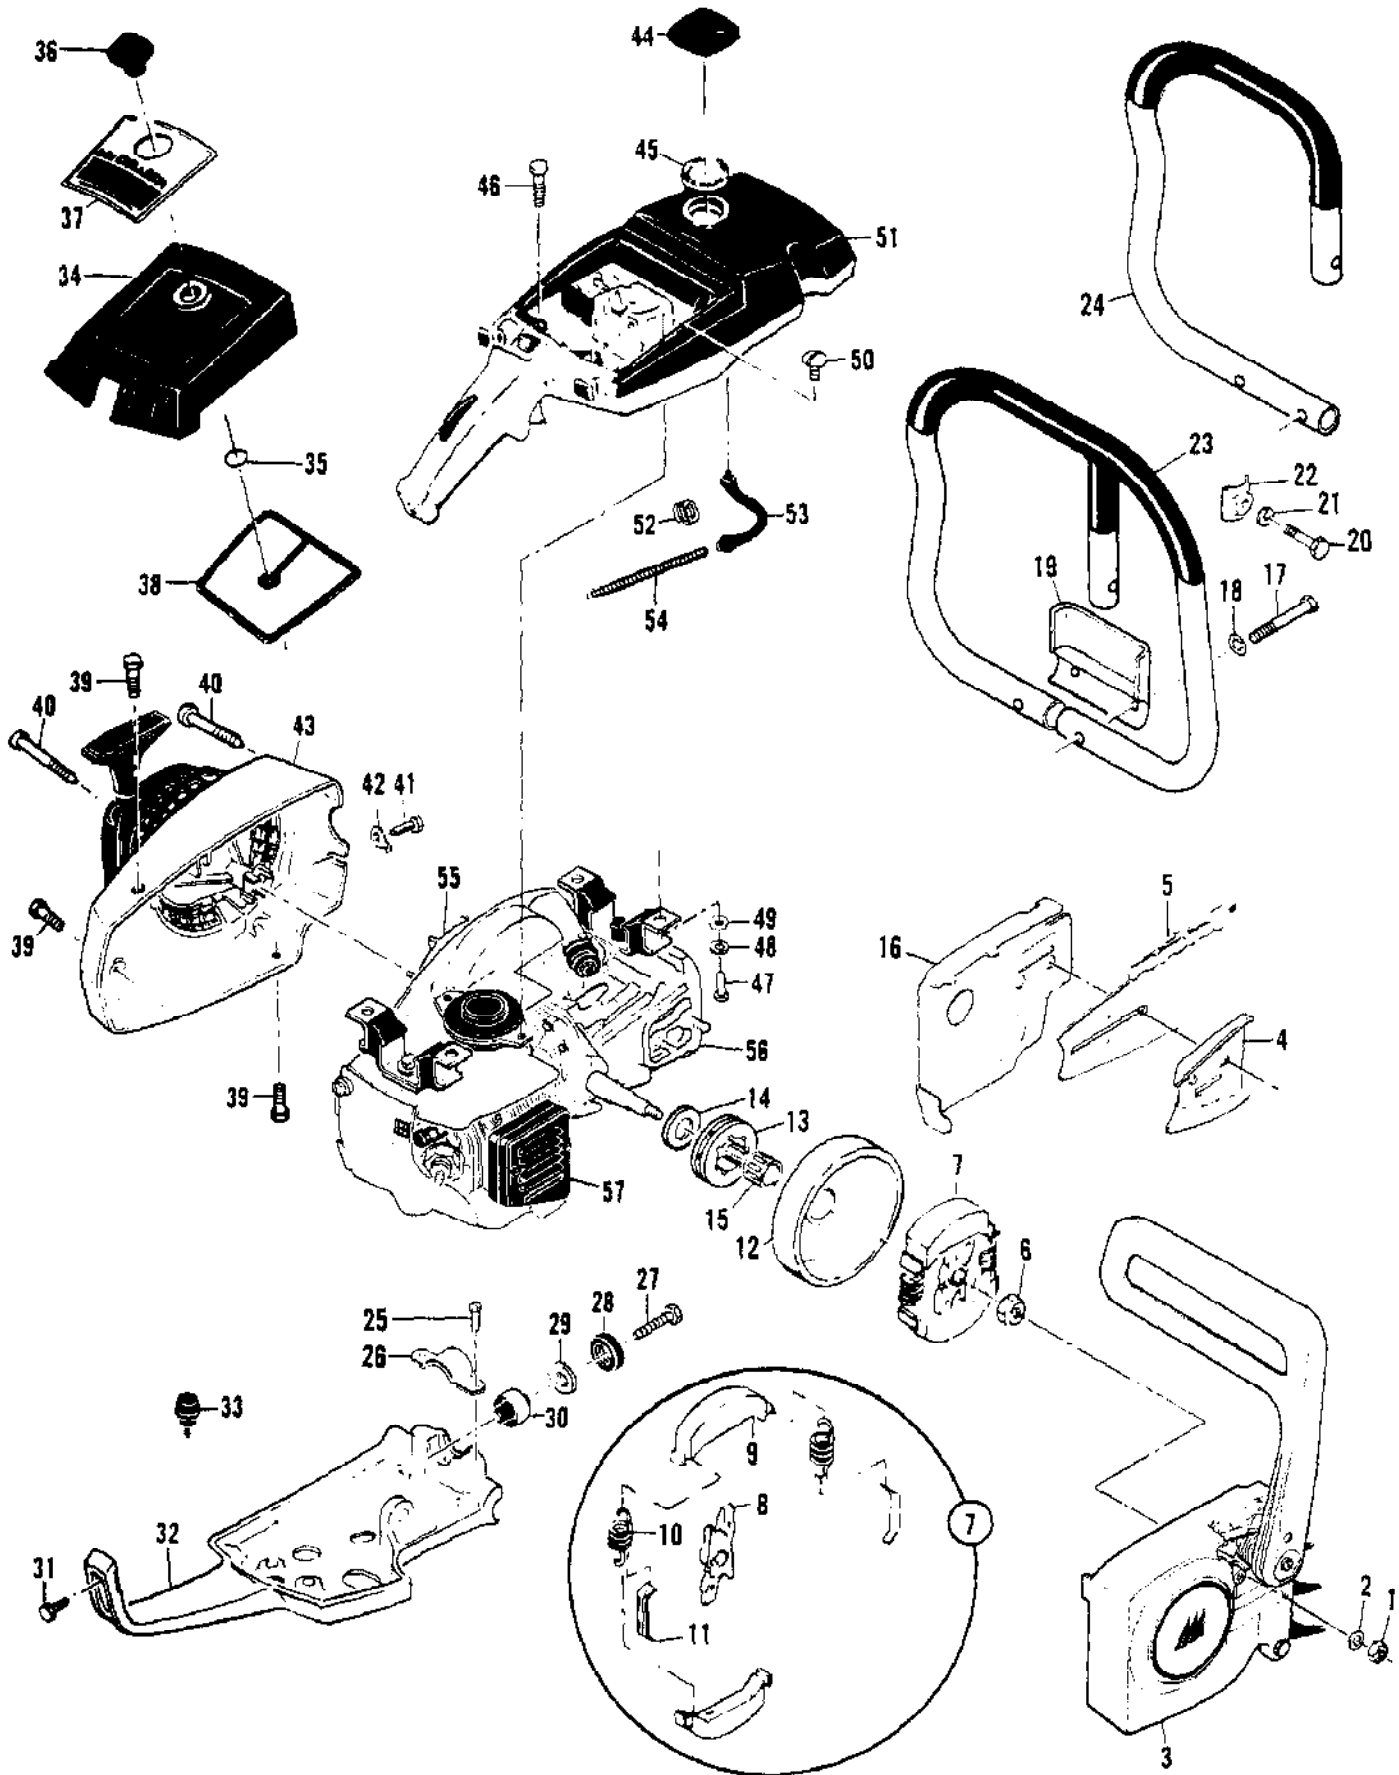

Ref #	Part Number	Qty	Description
1	110961	2	Nut - Hx 5/16-24
2	100440	2	Washer - 5/16
3			CHAIN BRAKE & Spike Asys See "Chain Break & Spike Asy" illustration & parts list
4	64325	1	Plate - Bar protector
5			Bar & Chain
6	86113	1	Nut - Hx 3/8-24 (L.H.)
7	87675	1	Clutch Asy
8	89438	1	Rotor - Clutch
9	67233	2	Shoe - Clutch
10	83223	2	Spring - Clutch
11	64583	2	Retainer - Clutch spring
12	86942	1	Kit - Drum & Sprocket 7 T .375P
13	86344	1	Sprocket
14	86958	1	Washer - Sprocket
15	110330	1	Bearing - Sprocket
16	84978	1	Shield - Sawdust
17	102433	2	Screw - Hx hd 10-24 x 1-5/8
18	101194	2	Lockwasher - #10
19	84798	1	Clamp - Frame
20	102130	1	Screw - Hx hd 1/4-20 x 1-1/2
21	100153	1	Lockwasher - 1/4
22	63484	1	Clamp - Frame
23	91632A	1	Frame & Grip Asy
24	91586	1	Frame & Grip Asy
25	104950	2	Screw - Hx hd 10-24 x 5/8
26	83819	1	Clamp - Lower mount
27	110679	1	Screw - Hx hd 1/4-20 x 2
28	84661	1	Grommet
29	110845	1	Washer - 1/4
30	85898	1	Mount - Lower
31	105722	1	Screw - Fil hd 1/4-20 x 1-3/8
32	90986	1	Brace - Frame
33	89403	2	Bumper
34	85850A	1	Cover Asy - Air cleaner
35	110565	1	Ring - Retaining
36	68529	1	Knob - Cover
37	91515	1	Nameplate
38	85387	1	Filter - Air
39	110741	3	Screw - Pan hd 10-24 x 1/2
40	87871	3	Screw - Special
41	102762	1	Screw - Hx hd 10-24 x 1/2
42	69890	1	Lockplate
43			Fan Housing & Starter Asy See "Fan Housing & Starter Asy" illustration and parts list.
44	89322	1	Cap Asy - Fuel
45	69767	1	Gasket
46	110746	2	Screw - Hx hd 10-24 x 1/2
47	102861	2	Screw - Hx hd 1/4-20 x 5/8
48	100153	2	Lockwasher - 1/4
49	100005	2	Washer - 1/4
50	110807	2	Screw - Pan hd 8-32 x 5/16
51			Fuel Tank Asy See "Fuel Tank Asy" illustration and parts list