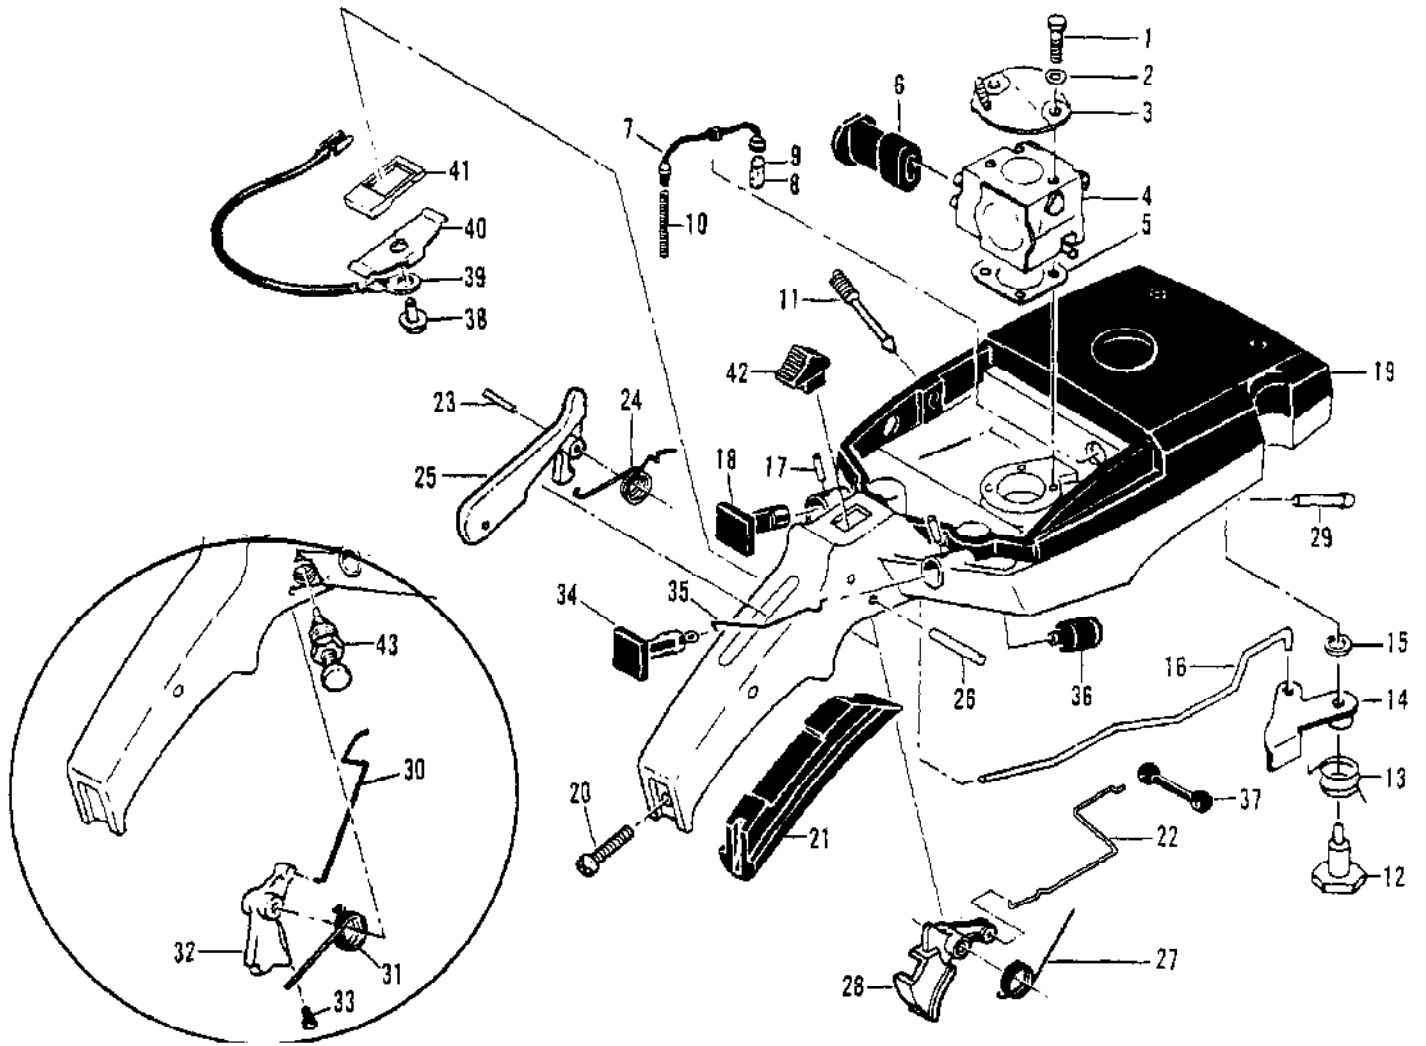

Ref #	Part Number	Qty	Description
1	110894	2	Screw - Hx hd 10-24 x 2-1/8
2	110964	2	Washer
3	83204	1	Bracket Assembly
4			Carburetor Asy See "Carburetor Assembly (Part 1)" illustration & parts list; See "Carburetor Asy (Part 2)" illustration & parts list; See "Carburetor Assembly (Part 3)" illustration & parts list.
5	86189	1	Gasket - Carburetor
6	69629	1	Boot - Carburetor controls
	85901	1	Boot - Carburetor controls
7	64848	1	Hose Assembly - Fuel
8	63932	1	Filter - Fuel
9	100440	1	Washer
10	67944	1	Spring - Hose
11	86273	1	Screw - Idle speed
12	69594	1	Pivot - Oiler lever
13	69781	1	Spring - Oiler lever
14	69825	1	Lever Assembly - Oiler
15	105048	1	Washer - 3/16
16	69802	1	Rod - Oiler
17	105673	2	Pin - Roll 3/32 x 9/16
18	63044	1	Button - Oiler
19	89880A	1	Tank Assembly - Fuel
19	87888A	1	Tank Assembly - Fuel
20	105722	1	Screw - Fil hd 1/4-20 x 1-3/8
21	89400	1	Insert - Handle grip
22	92155	1	Rod - Throttle
23	105654	1	Pin - Roll 1/8 x 7/8
24	92154	1	Spring - Trigger release
25	92153	1	Release - Trigger
26	110378	1	Pin - Roll 3/16 x 15/16
27	92152	1	Spring - Trigger
28	92151	1	Trigger - Throttle
29	69600	1	Nipple - Pulse line
30	69632	1	Rod - Throttle
31	87178	1	Spring - Trigger
32	88796	1	Trigger - Throttle
33	110668	1	Screw - Fil hd 8-36 x 5/8
34	69630	1	Button - Choke
35	69631	1	Rod - Choke
36	69597	2	Boot - Control rod
37	69043	1	Snubber - Rod
38	110706	1	Screw - Fil hd 8-18 x 1/2 (SEMS)
39	83661	1	Wire Asy - Stop switch
40	62451	1	Contact - Switch
41	62950A	1	Base - Switch
42	68846	1	Button - Switch
43	85451	1	Latch Asy - Throttle